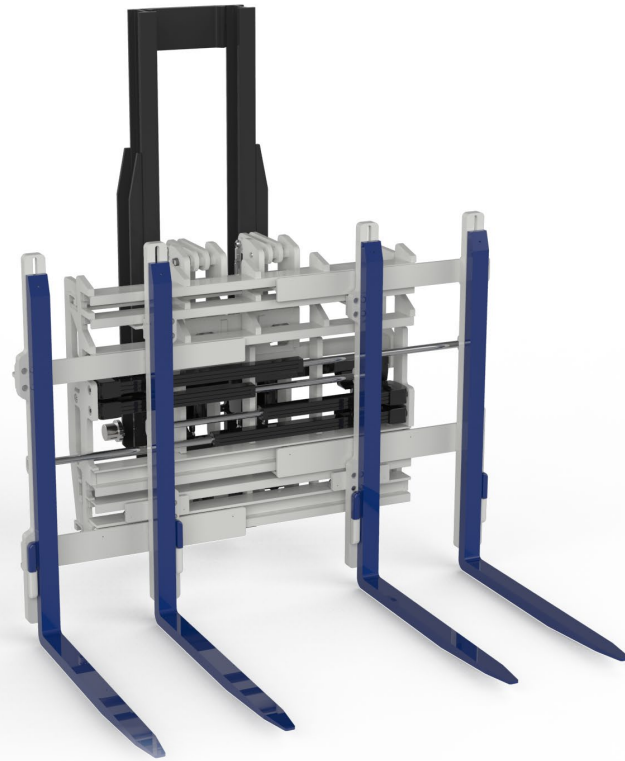

SUPERIOR VERSATILITY

Independent control of forks allows near limitless fork set spreads to handle a wide variety of pallets

LOW FRICTION BEARING SYSTEM

Minimizes energy required side shifting and snapping loads and spreading loads

TILT MECHANISM

Integrated tilt to adapt and easily pick-up variable loads

An energy efficient AGV solution designed with the latest technology to increase productivity.

Revolutionary Energy Efficient Performance Results in Lower Total Cost of Ownership

PERFORMANCE	AT RATED CAPACITY	MAX POWER
Fork Positioning (Velocity, Power):	70mm/Sec, 50 Watts	220 Watts
Load Snapping (Velocity, Power):	70mm/Sec, 290 Watts	430 Watts
Sideshifting (Velocity, Power):	70mm/Sec, 160 Watts	430 Watts
Tilt (Velocity, Power):	0.5°/Sec, 630 Watts	960 Watts

* Effective Thickness is based on your custom AGV specifications, consult Cascade.

** Measured from lower stubshaft

Actuators with Integrated Sensors

Electronic control and feedback data regarding position, load, speed and diagnostics sent to AGV using CAN Bus J1939 protocol, reducing the need to add sensors to attachment.