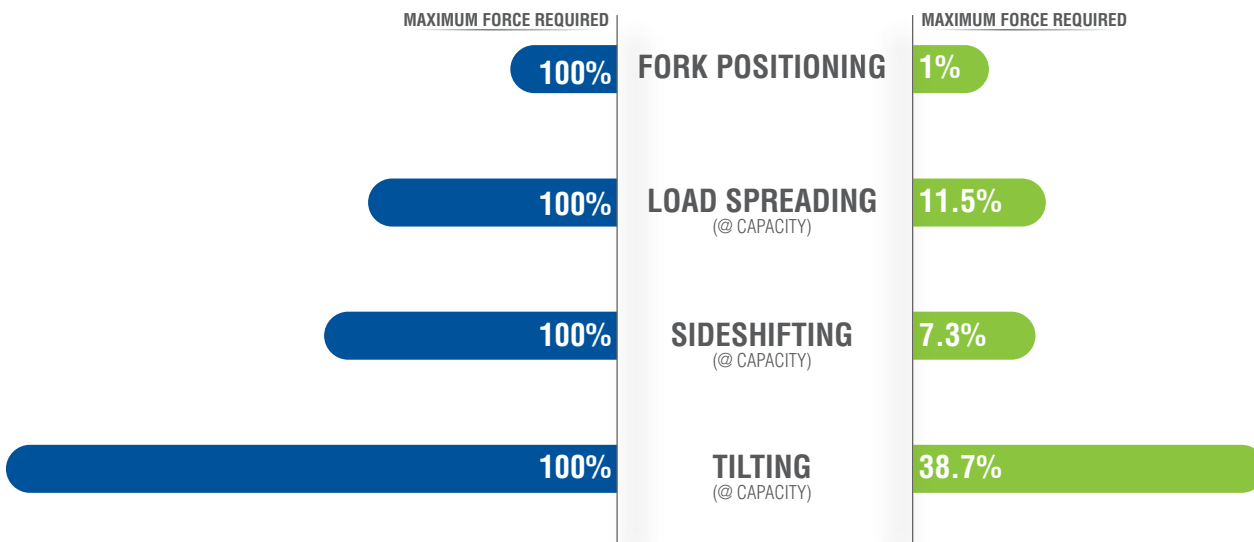

PERFORMANCE	AT RATED CAPACITY	MAX POWER
Fork Positioning (Velocity, Power):	70mm/Sec, 50 Watts	220 Watts
Load Snapping (Velocity, Power):	70mm/Sec, 290 Watts	430 Watts
Sideshifting (Velocity, Power):	70mm/Sec, 160 Watts	430 Watts
Tilt (Velocity, Power):	0.5°/Sec, 630 Watts	960 Watts

* Effective Thickness is based on your custom AGV specifications, consult Cascade.

** Measured from lower stubshaft

Actuators with Integrated Sensors

Electronic control and feedback data regarding position, load, speed and diagnostics sent to AGV using CAN Bus J1939 protocol, reducing the need to add sensors to attachment.

HYDRAULIC MULTIPLE LOAD HANDLERS

VERSUS

CASCADE ELECTRIC MULTIPLE LOAD HANDLERS

Electric MLH requires less force than a standard hydraulic MLH minimizing energy and resulting in significant energy efficiency.