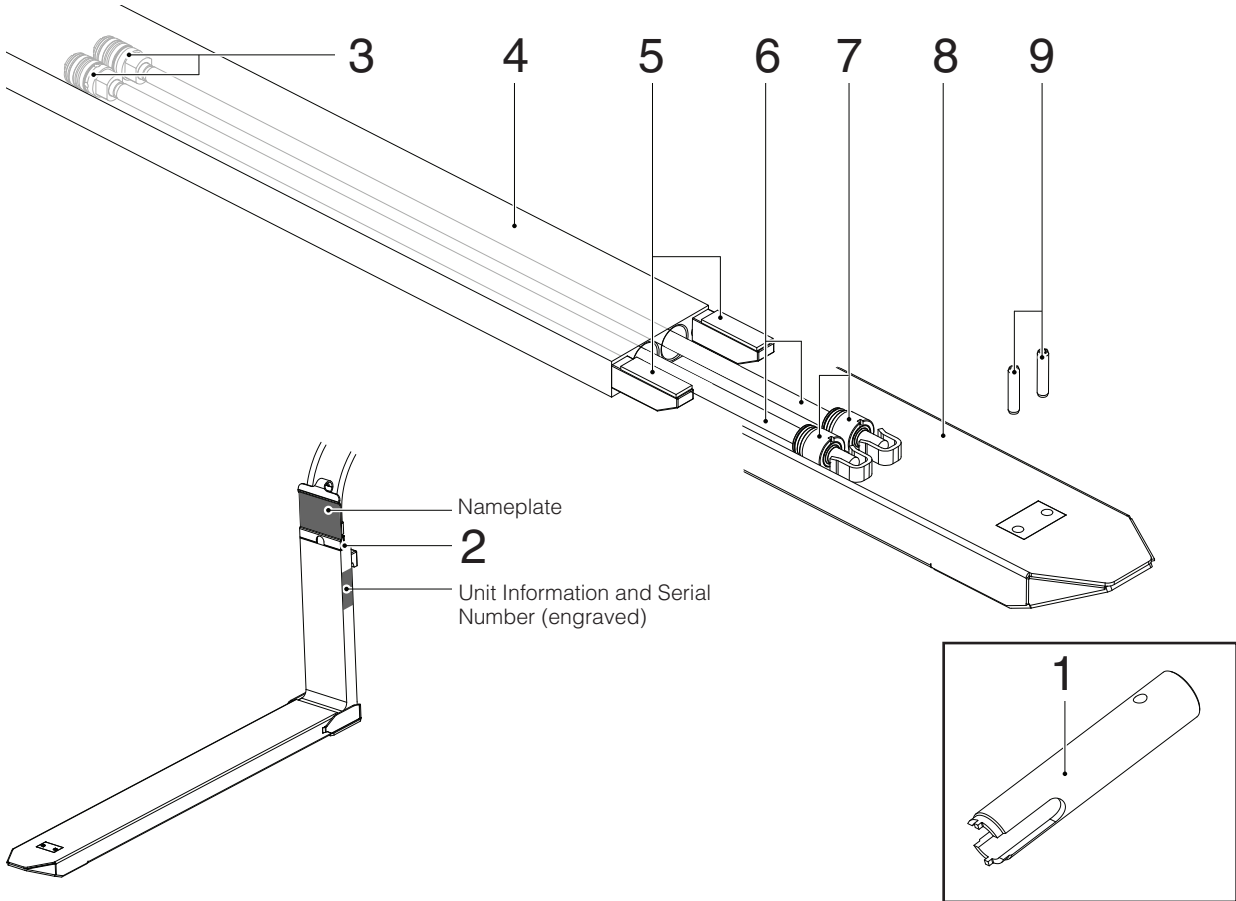

REF	QTY	20B, 25B, 30B◆ PART NO.	35B PART NO.	DESCRIPTION
1	–	6927855	6927855	Cylinder Head Spanner ●
2	4	6922505	6922505	Straight Male Coupling, 12L
3	1	6922494	6922494	Piston, 30 mm dia., Left Fork
	1	6922496	6922496	Piston, 35 mm dia., Right Fork
4	2	■	■	Inner Fork
5	4	6927866	6927866	Wear Strip PA6
6	2	■	■	Piston Rod, 18 mm dia.
7	1	6922500	6922500	Cylinder Head, 30 mm dia., Left Fork
	1	6922430	6922430	Cylinder Head, 35 mm dia., Right Fork
8	2	■	■	Sleeve
9	2	6927868	–	Spring Pin, 55 mm
	2	–	6927861	Spring Pin, 65 mm

30B TFT – Single Range (2.4 in. Thick Fork)

REF	QTY	30B▲ PART NO.	DESCRIPTION
1	-	6927855	Cylinder Head Spanner ●
2	4	6922505	Straight Male Coupling, 12L
3	1	6922473	Piston, 35 mm dia., Left Fork
	1	6922474	Piston, 40 mm dia., Right Fork
4	2	■	Inner Fork
5	4	6927866	Wear Strip PA6
6	2	■	Piston Rod, 20 mm dia.
7	1	6922478	Cylinder Head, 30 mm dia., Left Fork
	1	6922479	Cylinder Head, 35 mm dia., Right Fork
8	2	■	Sleeve
9	2	6927868	Spring Pin, 65 mm

▲ Fork Lengths / Stroke: 1050 mm / 800 mm, 1150 mm / 900 mm, 1300 mm / 1050 mm.

● Not included with Reachforks®.

■ Part number is model dependent. Provide serial number when ordering.

Replacement Parts

25B, 35B, 45B, 58B TFQ – Double Range

REF	QTY	25B, 35B PART NO.	45B PART NO.	58B PART NO.	DESCRIPTION
1	–	6927855	6927855	6927855	Cylinder Head Spanner ●
2	4	6922505	6922505	6922505	Straight Male Coupling, 12L
3	1	6922494	6922494	6922494	Piston, 30 mm dia., Left Fork
	1	6922495	6922495	6922495	Piston, 30 mm dia., Left Fork
	1	6922446	6922446	6922446	Piston, 35 mm dia., Right Fork
	1	6922497	6922497	6922497	Piston, 35 mm dia., Right Fork
4	2	■	■	■	Inner Fork
5	4	6927866	–	–	Wear Strip PA6
	4	–	6927867	6927867	Wear Strip AMPCO
6	4	■	■	■	Piston Rod, 18 mm dia.
7	2	6922500	6922500	6922500	Cylinder Head, 30 mm dia., Left Fork
	2	6922501	6922501	6922501	Cylinder Head, 35 mm dia., Right Fork
8	2	■	■	■	Sleeve
9	4	6927868	6927868	–	Spring Pin, 55 mm
	4	–	–	6927861	Spring Pin, 65 mm