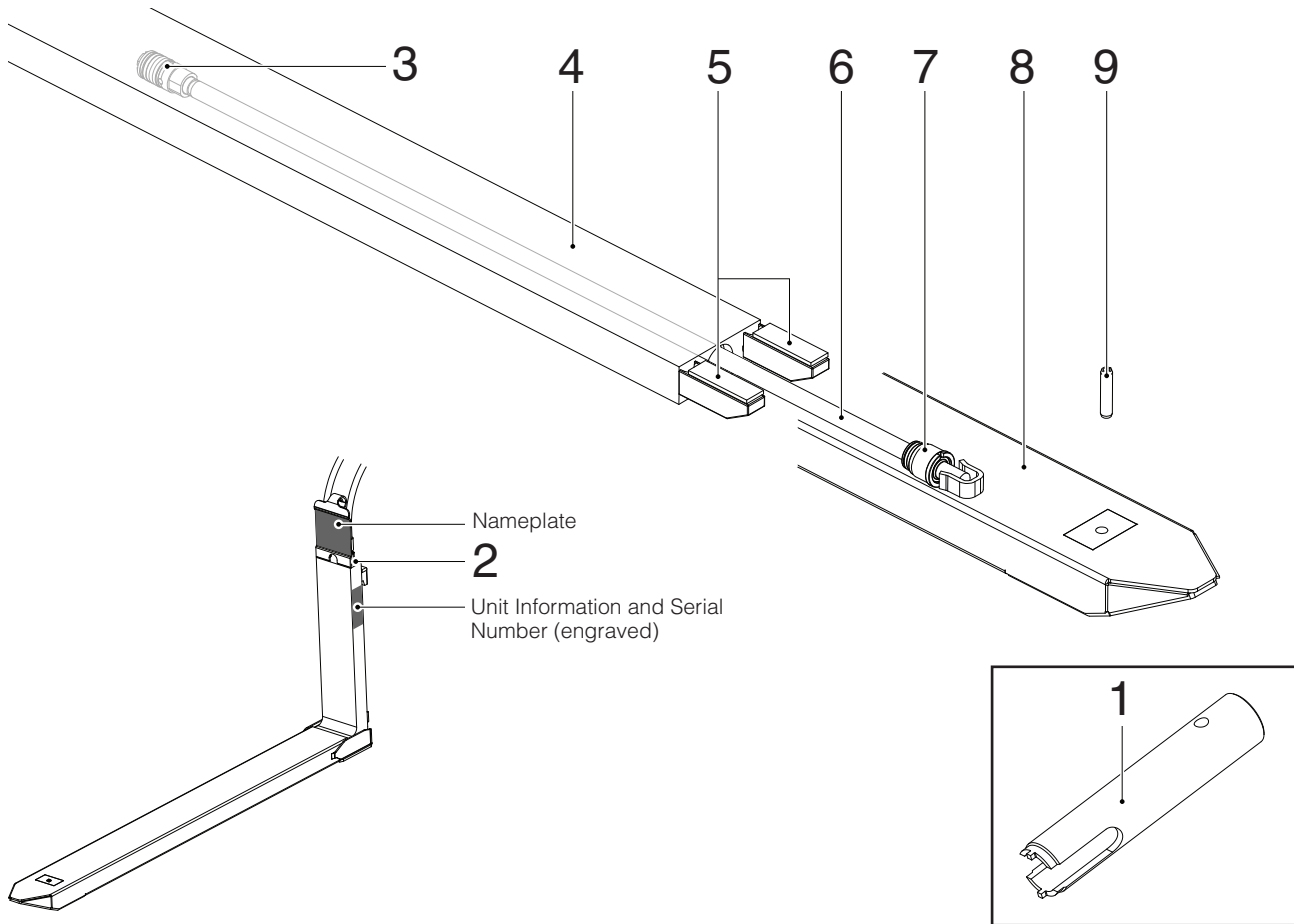

20B, 25B, 30B, 35B TFT – Single Range (2.2 in. Thick Fork)	1
30B TFT – Single Range (2.4 in. Thick Fork)	2
25B, 35B, 45B, 58B TFQ – Double Range	3
20B, 30B TFE – Extension Range	4

Replacement Parts

20B, 30B, 35B TFT – Single Range (2.2 in. Thick Fork)

REF	QTY	20B, 25B, 30B◆ PART NO.	35B PART NO.	DESCRIPTION
1	–	6927855	6927855	Cylinder Head Spanner ●
2	4	6922505	6922505	Straight Male Coupling, 12L
3	1	6922494	6922494	Piston, 30 mm dia., Left Fork
	1	6922496	6922496	Piston, 35 mm dia., Right Fork
4	2	■	■	Inner Fork
5	4	6927866	6927866	Wear Strip PA6
6	2	■	■	Piston Rod, 18 mm dia.
7	1	6922500	6922500	Cylinder Head, 30 mm dia., Left Fork
	1	6922430	6922430	Cylinder Head, 35 mm dia., Right Fork
8	2	■	■	Sleeve
9	2	6927868	–	Spring Pin, 55 mm
	2	–	6927861	Spring Pin, 65 mm

30B TFT – Single Range (2.4 in. Thick Fork)

REF	QTY	30B▲ PART NO.	DESCRIPTION
1	-	6927855	Cylinder Head Spanner ●
2	4	6922505	Straight Male Coupling, 12L
3	1	6922473	Piston, 35 mm dia., Left Fork
	1	6922474	Piston, 40 mm dia., Right Fork
4	2	■	Inner Fork
5	4	6927866	Wear Strip PA6
6	2	■	Piston Rod, 20 mm dia.
7	1	6922478	Cylinder Head, 30 mm dia., Left Fork
	1	6922479	Cylinder Head, 35 mm dia., Right Fork
8	2	■	Sleeve
9	2	6927868	Spring Pin, 65 mm

▲ Fork Lengths / Stroke: 1050 mm / 800 mm, 1150 mm / 900 mm, 1300 mm / 1050 mm.

● Not included with Reachforks®.

■ Part number is model dependent. Provide serial number when ordering.

Replacement Parts

25B, 35B, 45B, 58B TFQ – Double Range