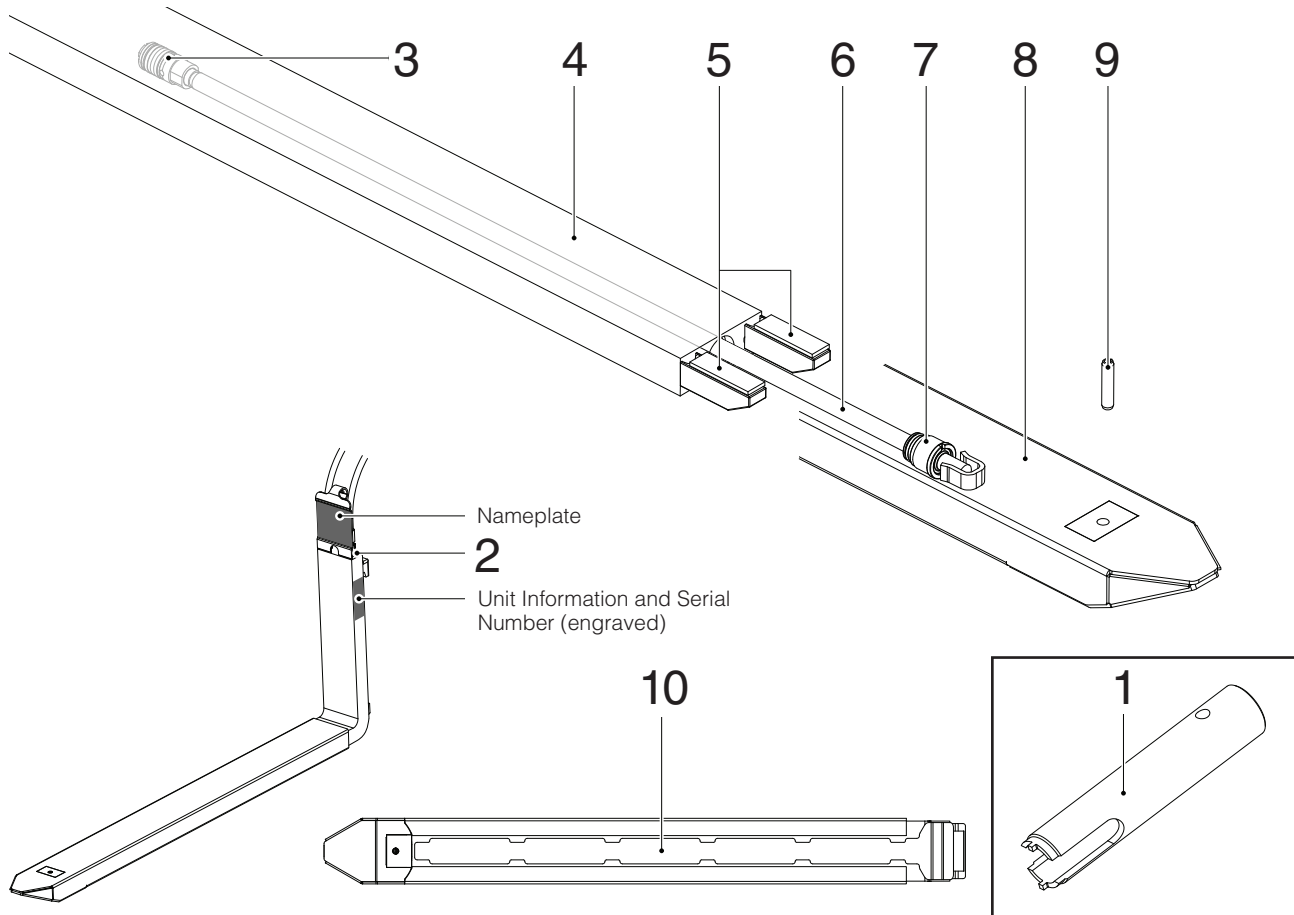

Replacement Parts

20B, 30B TFE – Extension Range

REF	QTY	20B, 30B PART NO.	DESCRIPTION
1	-	6927855	Cylinder Head Spanner ●
2	4	6922505	Straight Male Coupling, 12L
3	1	6922492	Piston, 30 mm dia., Left Fork
	1	6922496	Piston, 35 mm dia., Right Fork
4	2	■	Inner Fork
5	4	6927866	Wear Strip PA6
6	2	■	Piston Rod, 18 mm dia.
7	1	6922500	Cylinder Head, 30 mm dia., Left Fork
	1	6922501	Cylinder Head, 35 mm dia., Right Fork
8	2	■	Sleeve
9	2	6927868	Spring Pin, 55 mm
	2	6927861	Spring Pin, 65 mm
10	2	■	Wear Plate

● Not included with Reachforks®.

■ Part number is model dependent. Provide serial number when ordering.