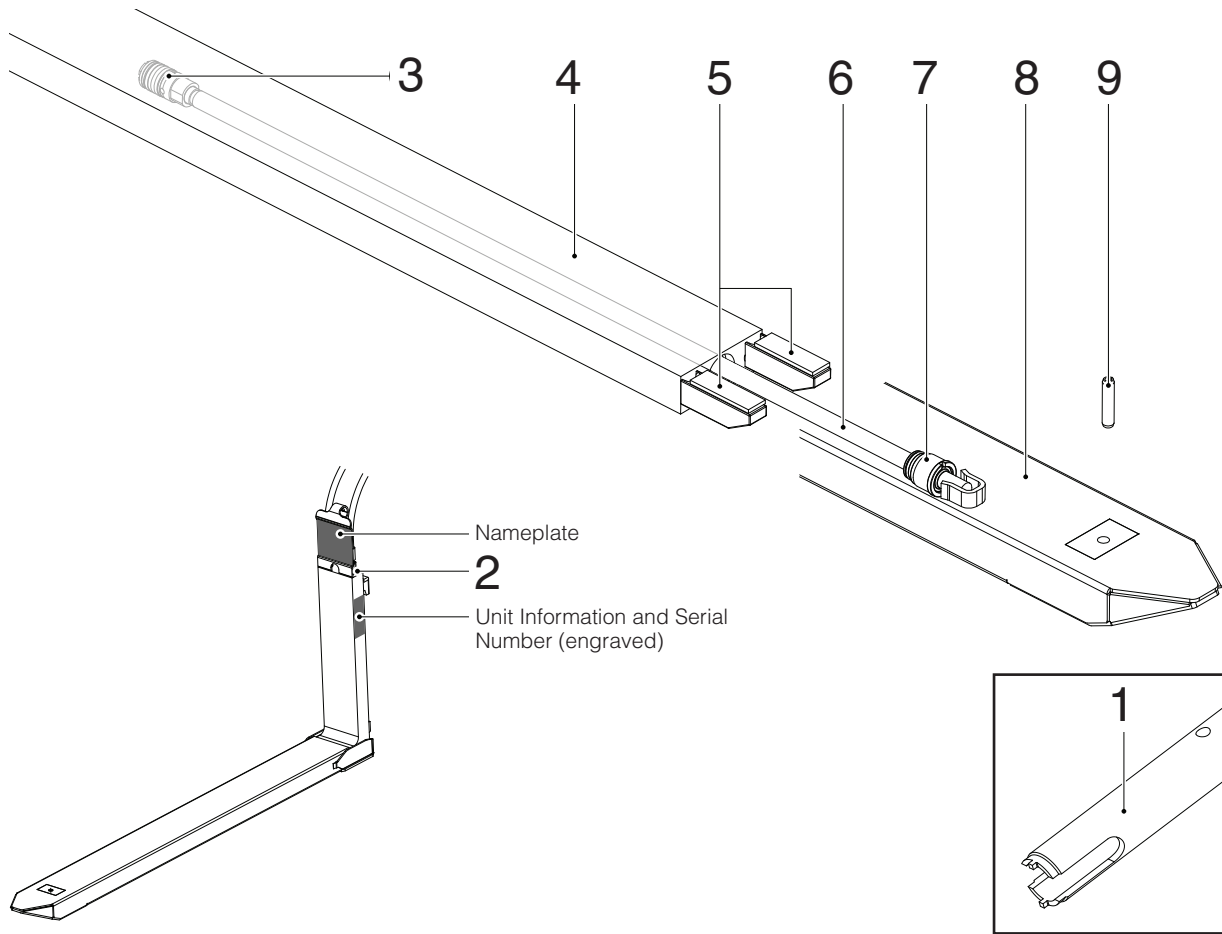

REF	QTY	20B, 25B, 30B◆ PART NO.	35B PART NO.	DESCRIPTION
1	–	6927855	6927855	Cylinder Head Spanner ●
2	4	6922505	6922505	Straight Male Coupling, 12L
3	1	6922494	6922494	Piston, 30 mm dia., Left Fork
	1	6922496	6922496	Piston, 35 mm dia., Right Fork
4	2	■	■	Inner Fork
5	4	6927866	6927866	Wear Strip PA6
6	2	■	■	Piston Rod, 18 mm dia.
7	1	6922500	6922500	Cylinder Head, 30 mm dia., Left Fork
	1	6922430	6922430	Cylinder Head, 35 mm dia., Right Fork
8	2	■	■	Sleeve
9	2	6927868	–	Spring Pin, 55 mm
	2	–	6927861	Spring Pin, 65 mm

- ◆ Fork Lengths / Stroke: 1100 mm / 750 mm, 1200 mm / 850 mm, 1350 mm / 1000 mm.
- Not included with Reachforks®.
- Part number is model dependent. Provide serial number when ordering.

Replacement Parts

30B TFT – Single Range (2.4 in. Thick Fork)

REF	QTY	30B▲ PART NO.	DESCRIPTION
1	-	6927855	Cylinder Head Spanner ●
2	4	6922505	Straight Male Coupling, 12L
3	1	6922473	Piston, 35 mm dia., Left Fork
	1	6922474	Piston, 40 mm dia., Right Fork
4	2	■	Inner Fork
5	4	6927866	Wear Strip PA6
6	2	■	Piston Rod, 20 mm dia.
7	1	6922478	Cylinder Head, 30 mm dia., Left Fork
	1	6922479	Cylinder Head, 35 mm dia., Right Fork
8	2	■	Sleeve
9	2	6927868	Spring Pin, 65 mm

▲ Fork Lengths / Stroke: 1050 mm / 800 mm, 1150 mm / 900 mm, 1300 mm / 1050 mm.

● Not included with Reachforks®.

■ Part number is model dependent. Provide serial number when ordering.

Replacement Parts

25B, 35B, 45B, 58B TFQ – Double Range