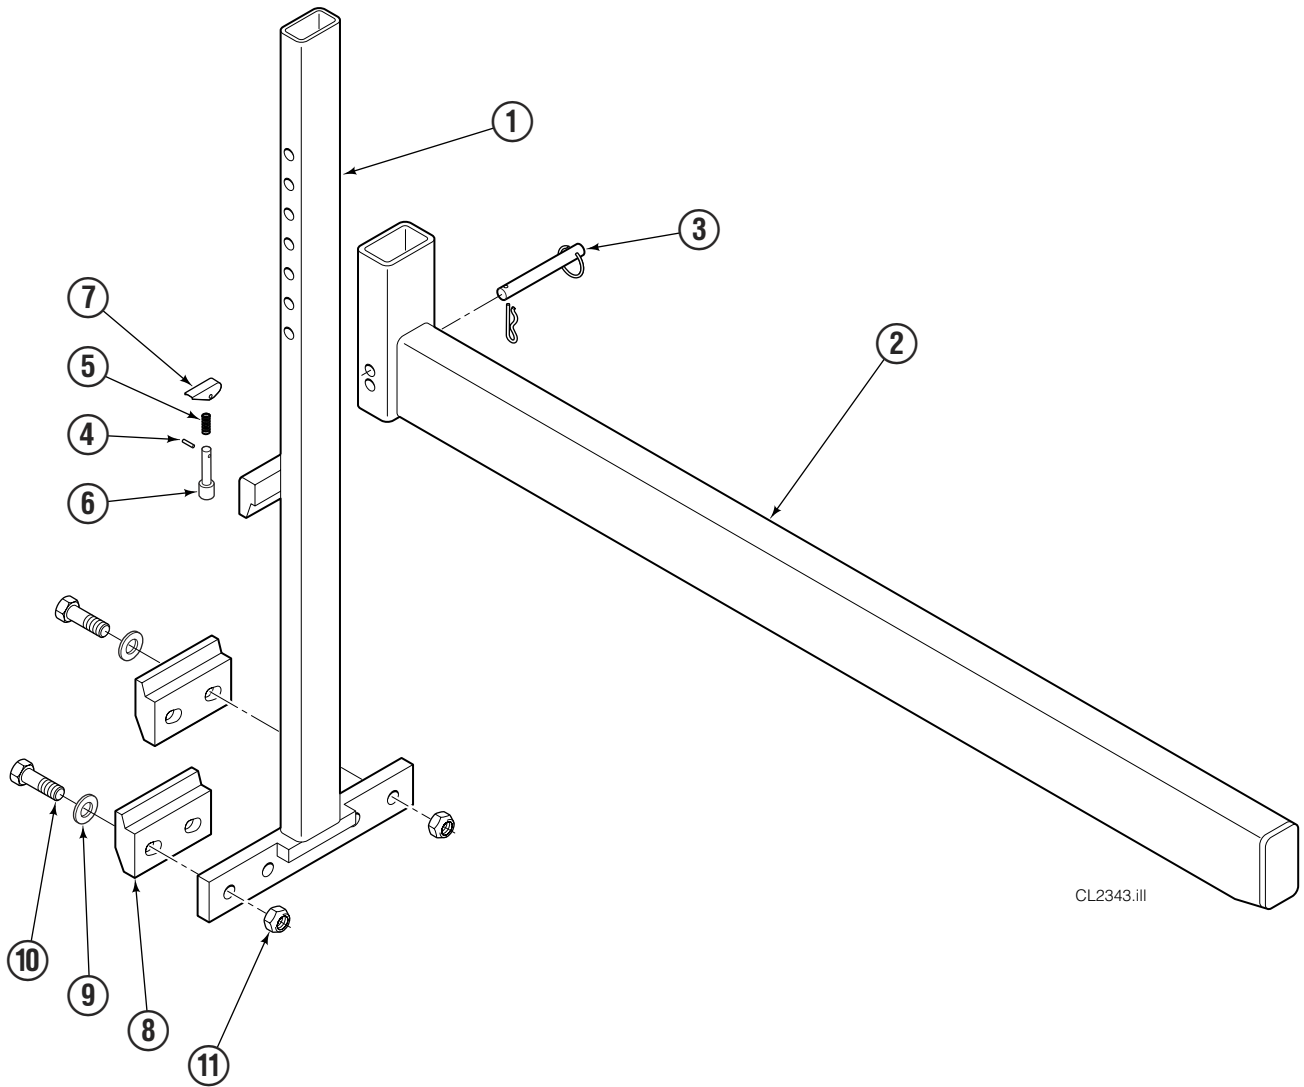

## Bin Retainer for Rotating Attachments

This sheet provides installation instructions for a Bin Retainer that mounts on CL II truck carriages (16 in. height) using upper and lower mounting hooks.

- 1 Remove lower hooks and hang the Bin Retainer support on the top carriage bar. Center the support and assure that the fork lock properly engages a carriage notch.

**WARNING:** Fork lock must be properly engaged in a servicable carriage notch for safe operation. Repair any damaged carriage notches before installing Bin Retainer.

- 2 Install lower hooks using the capscrews, washers and nuts supplied. Tap hooks tight into position and tighten the capscrews to 120 ft.-lbs. (165 Nm). **IMPORTANT:** Install hardened washer under head of capscrew.
- 3 Install hold-down bar.  
**To adjust hold-down bar:** Lower bar onto top of bin. Raise bar to next pin hole and insert hitch pin. Assure that retainer clip secures pin in hole.
- 4 **Periodic Maintenance (every 100 hours of use):**
  - Tighten lower hook capscrews to 120 ft.-lbs. (165 Nm).
  - Inspect hold-down bar hitch pin and retaining clip for wear or damage. Replace if necessary.
  - Inspect fork lock mechanism for wear or damage. Replace if necessary.

## Parts List

REF	QTY	PART NO.	DESCRIPTION
1	1	6032470	CLII Support for 28 in. Bin Height
1	1	6032471	CLII Support for 45 in. Bin Height
2	1	6032722	Arm, 51.2 in. Reach
2	1	6032475	Arm, 45.3 in. Reach
3	1	6032938	Hitch Pin
4	1	8007	Rivet ●
5	1	622908	Spring ●
6	1	622907	Pin ●
7	1	622897	Lever ●
8	2	675968	Lower Hook
9	4	667225	Washer-HT M16
10	4	751515	Capscrew, M16 x 50
11	4	678990	Nut-Self Locking, M16