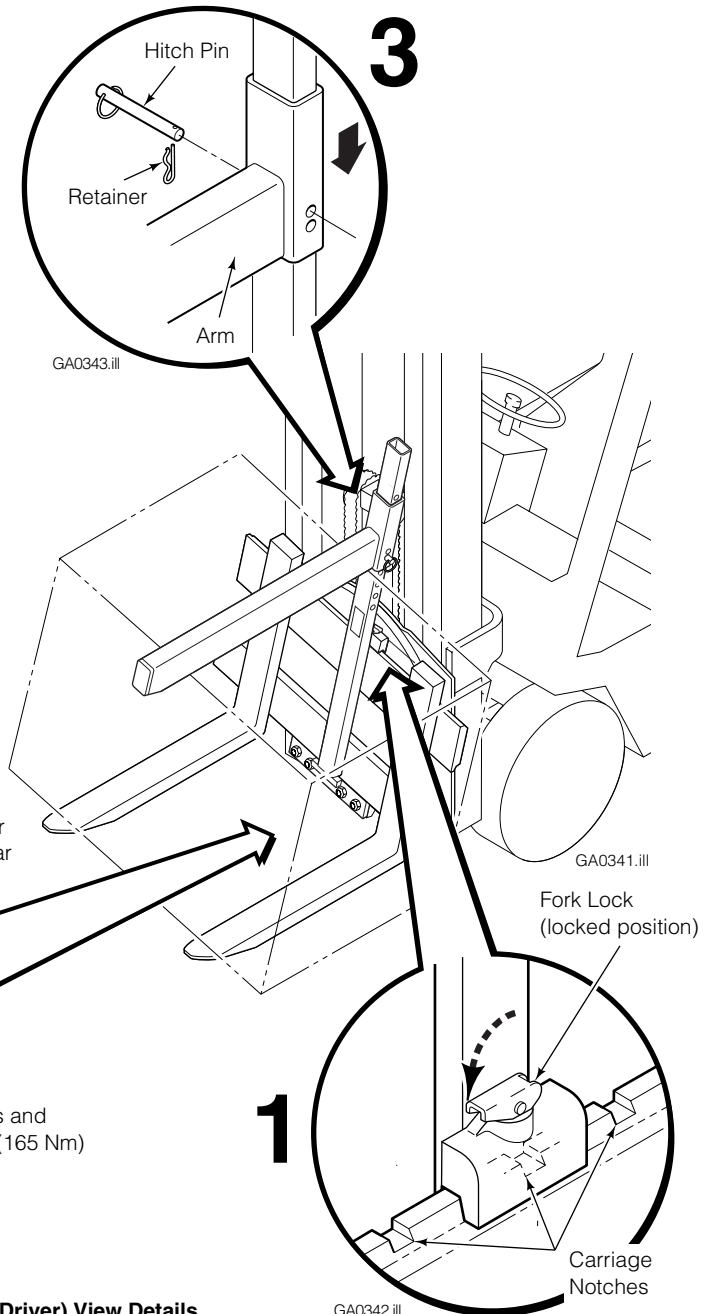

## Bin Retainer for Rotating Attachments

This sheet provides installation instructions for a Bin Retainer that mounts on CL II truck carriages (16 in. height) using upper and lower mounting hooks.

- 1 Remove lower hooks and hang the Bin Retainer support on the top carriage bar. Center the support and assure that the fork lock properly engages a carriage notch.

**WARNING:** Fork lock must be properly engaged in a servicable carriage notch for safe operation. Repair any damaged carriage notches before installing Bin Retainer.

- 2 Install lower hooks using the capscrews, washers and nuts supplied. Tap hooks tight into position and tighten the capscrews to 120 ft.-lbs. (165 Nm). **IMPORTANT:** Install hardened washer under head of capscrew.
- 3 Install hold-down bar.  
**To adjust hold-down bar:** Lower bar onto top of bin. Raise bar to next pin hole and insert hitch pin. Assure that retainer clip secures pin in hole.
- 4 **Periodic Maintenance (every 100 hours of use):**
  - Tighten lower hook capscrews to 120 ft.-lbs. (165 Nm).
  - Inspect hold-down bar hitch pin and retaining clip for wear or damage. Replace if necessary.
  - Inspect fork lock mechanism for wear or damage. Replace if necessary.

## Parts List

REF	QTY	PART NO.	DESCRIPTION
1	1	6032470	CLII Support for 28 in. Bin Height
1	1	6032471	CLII Support for 45 in. Bin Height
2	1	6032722	Arm, 51.2 in. Reach
2	1	6032475	Arm, 45.3 in. Reach
3	1	6032938	Hitch Pin
4	1	8007	Rivet ●
5	1	622908	Spring ●
6	1	622907	Pin ●
7	1	622897	Lever ●
8	2	675968	Lower Hook
9	4	667225	Washer-HT M16
10	4	751515	Capscrew, M16 x 50
11	4	678990	Nut-Self Locking, M16