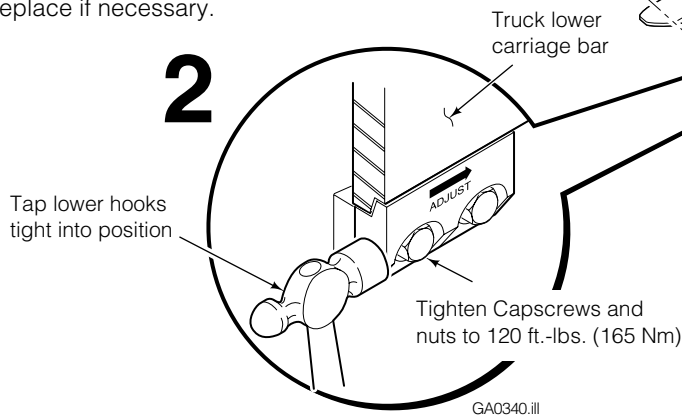

## Bin Retainer for Rotating Attachments

This sheet provides installation instructions for a Bin Retainer that mounts on CL II truck carriages (16 in. height) using upper and lower mounting hooks.

- 1 Remove lower hooks and hang the Bin Retainer support on the top carriage bar. Center the support and assure that the fork lock properly engages a carriage notch.

**WARNING:** Fork lock must be properly engaged in a servicable carriage notch for safe operation. Repair any damaged carriage notches before installing Bin Retainer.

- 2 Install lower hooks using the capscrews, washers and nuts supplied. Tap hooks tight into position and tighten the capscrews to 120 ft.-lbs. (165 Nm). **IMPORTANT:** Install hardened washer under head of capscrew.
- 3 Install hold-down bar.  
**To adjust hold-down bar:** Lower bar onto top of bin. Raise bar to next pin hole and insert hitch pin. Assure that retainer clip secures pin in hole.
- 4 **Periodic Maintenance (every 100 hours of use):**
  - Tighten lower hook capscrews to 120 ft.-lbs. (165 Nm).
  - Inspect hold-down bar hitch pin and retaining clip for wear or damage. Replace if necessary.
  - Inspect fork lock mechanism for wear or damage. Replace if necessary.