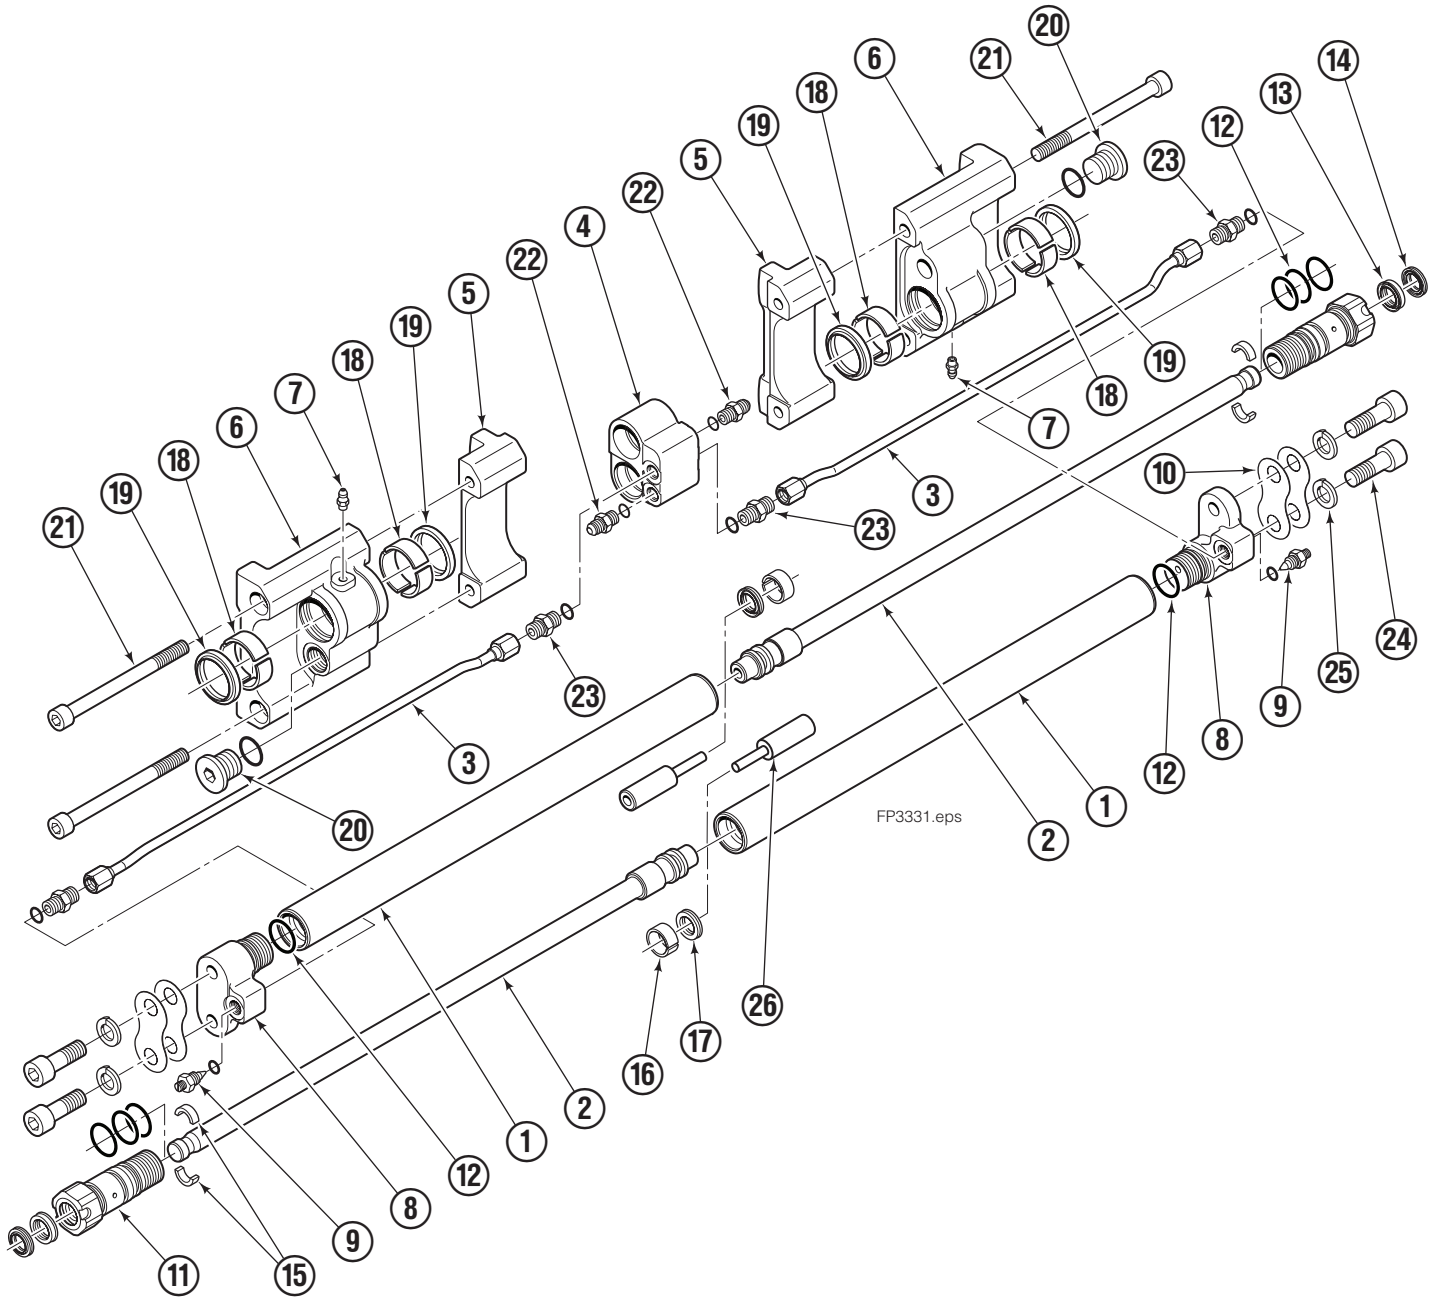

OR

Write: Cascade Corporation, P.O. Box 20187, Portland, OR 97220

Internet: www.cascorp.com

Blank

Safety Decals

FP1914.eps

REF	QTY	PART NO.	DESCRIPTION
1	2	221906	Fork Stop & Pinch Point Decal
2	1	6045183	System Pressure Decal
3	2	228818	Lower Hook Adjustment Decal (Class II & III)
	2	6801280	Lower Hook Adjustment Decal (Class IV)
4	1	211701	Capacity Decal
5	1	6044994	Pinch Point Decal
6	1	679059	Quick-Disconnect Lower Hook Decal

Fork Positioner Assembly

Sticker showing operating pressure,
phone numbers for service & parts.

Fork Positioner Assembly

Items that vary by width

55K			
ASSEMBLY PART NO.	REF. NO. 1 ★ CYLINDER SHELL QTY 2	REF. NO. 2 ★ CYLINDER ROD QTY 2	REF. NO. 3 TUBE QTY 2
6178140	8100451	8100452	8100454

REF	QTY	PART NO.	DESCRIPTION
		6178137	Common Parts Group
4	1	6043391	Manifold
5	2	6177843	Fork Carrier, Inner, 80/100/122 mm Fork
6	2	6177845	Fork Carrier, Outer
7	2	424115	Grease Fitting
8	2	6052709	Cylinder Head End
9	2	6042658	Restrictor Fitting
10	4	6039245	Shim
11	2	6039028	Cylinder Retainer
	2	6055787	Cylinder Retainer w/Seals (Items 12-14)
12	8	666183	O-Ring, Retainer OD ✖
13	2	6039179	Rod Seal, Retainer ✖
14	2	6039180	Rod Wiper, Retainer ✖
15	4	6042830	Half-Ring Keeper
16	2	6039172	Piston Wear Ring ✖
17	2	6047577	Piston Seal ✖
18	4	6039171	Bearing, Composite ✔
19	4	6043341	Wiper ✔
20	2	6043316	Rod Retainer Plug
21	4	768824	Capscrew, M10 x 120
22	2	6043332	Fitting, M10 to No.4 JIC ●
23	4	6042689	Fitting, M10 to EO-2 Tube
24	4	769572	Capscrew, M12 x 35 ■
25	4	684660	Lockwasher, M12 ■
26	2	6178143	Piston Spacer

★ If cylinder shell or rod needs replacing due to bending damage, order complete Fork Positioner Assembly.

✖ Included in Cylinder Service Kit 6055389.

✔ Included in Composite Bearing Service Kit 6055390.