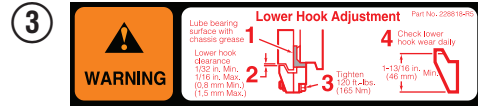

OR

Write: Cascade Corporation, P.O. Box 20187, Portland, OR 97220

Internet: www.cascorp.com

Blank

Safety Decals

FP1914.eps

REF	QTY	PART NO.	DESCRIPTION
1	2	221906	Fork Stop & Pinch Point Decal
2	1	6045183	System Pressure Decal
3	2	228818	Lower Hook Adjustment Decal (Class II & III)
	2	6801280	Lower Hook Adjustment Decal (Class IV)
4	1	211701	Capacity Decal
5	1	6044994	Pinch Point Decal
6	1	679059	Quick-Disconnect Lower Hook Decal