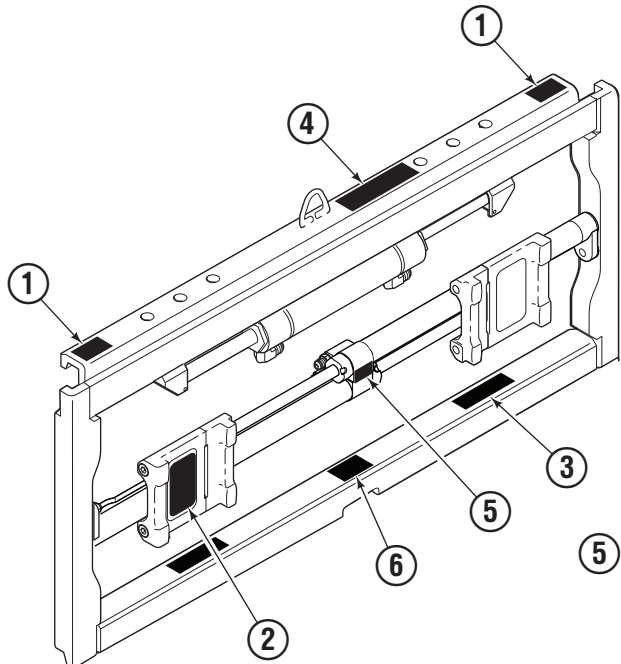

Safety Decals

FP1914.eps