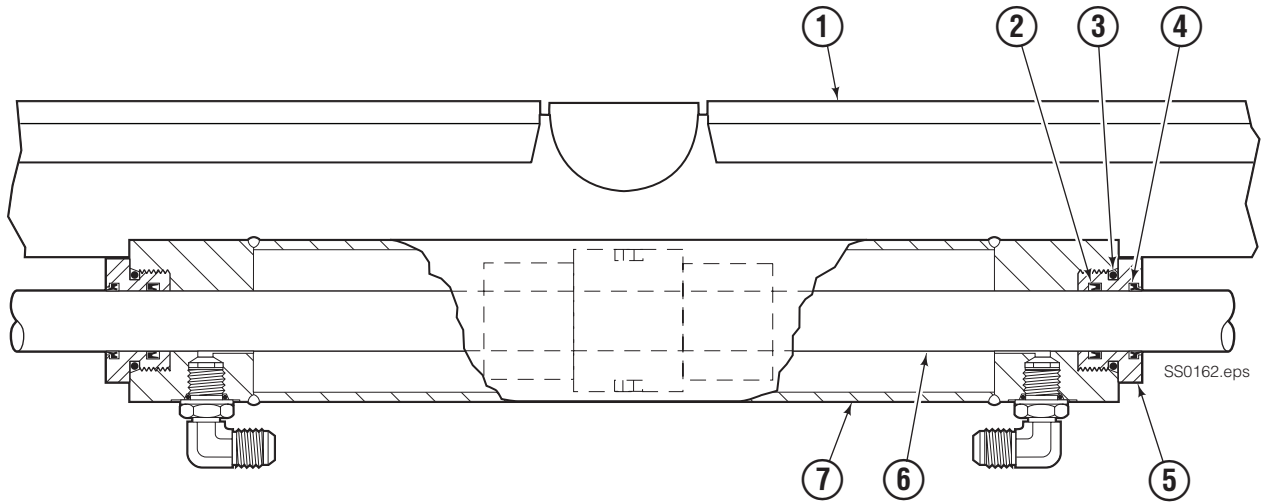

Cylinder

55F			
REF	QTY	PART NO.	DESCRIPTION
1	1	6026013	Cylinder Assembly
2	2	562132	Rod Seal ●
3	2	415866	O-Ring, 70 Duro ●
4	2	562131	Rod Wiper Seal ●
5	2	218324	Retainer/Seal Carrier
6	-	■	Rod/Piston Assembly
7	-	■	Cylinder Shell
		219868	Rod Seal Service kit

1. Included in Service Kit 219868.
   - Not serviceable, order new Cylinder Assembly.
2. Reference: S-21006.