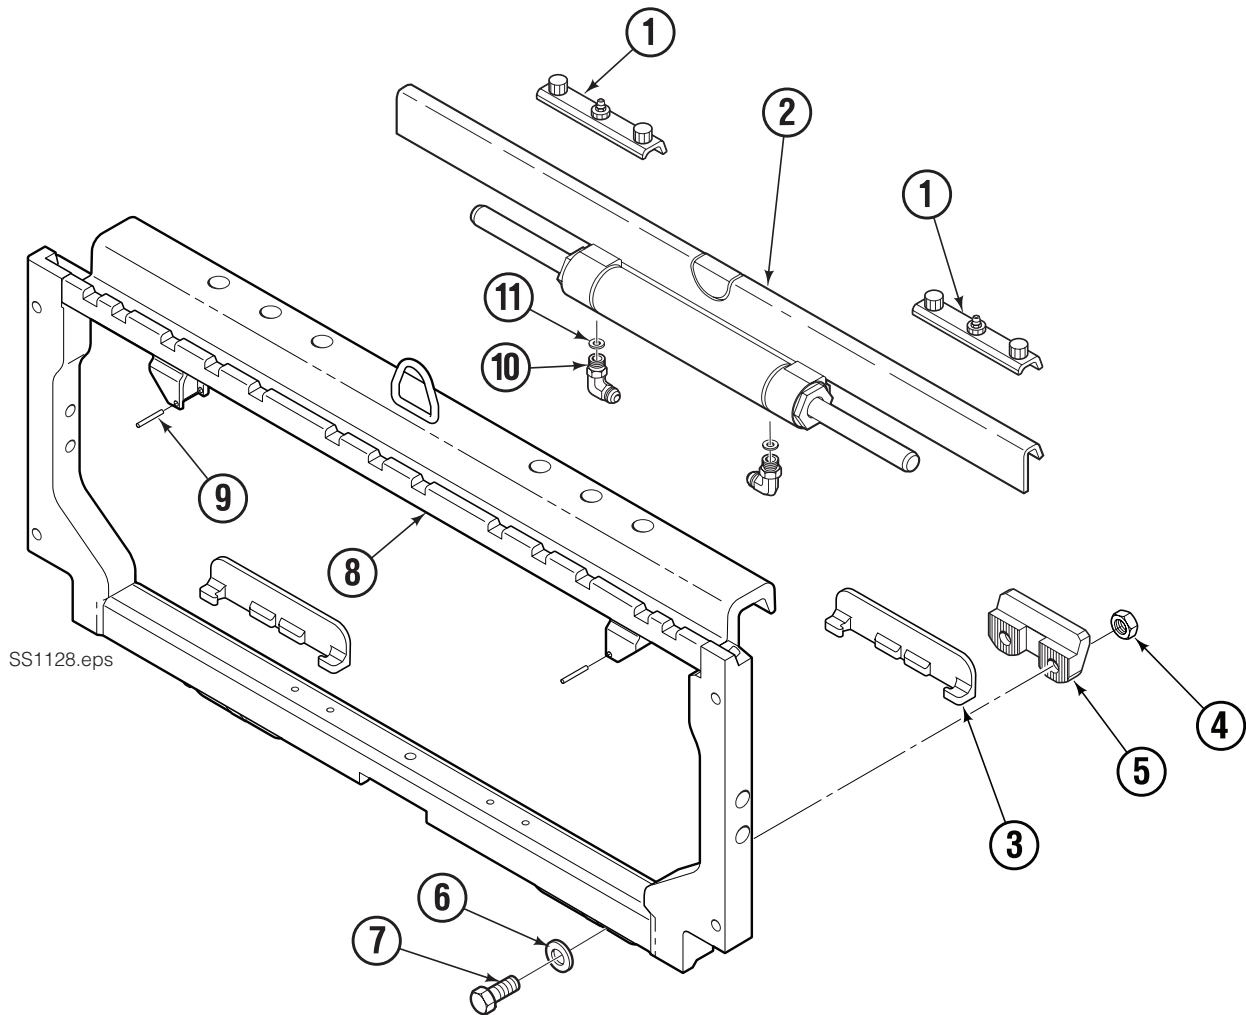

★ If cylinder shell or rod needs replacing due to bending damage, order complete Fork Positioner Assembly.

✖ Included in Cylinder Service Kit 6055389.

✔ Included in Composite Bearing Service Kit 6055390.

● Included in Fitting Group 6045440.

■ Included in Mounting Kit 6045442.

Reference: SK-8277.

Sideshift Assembly

SS1128.eps

55F							
REF	QTY	PART NO.	DESCRIPTION	REF	QTY	PART NO.	DESCRIPTION
1	2	228782	Upper Bearing	7	4	752903	◆ Capscrew, M16 x 45
2	1	6026013	Cylinder ▲	8	1	6859249	Frame ●
3	2	6000719	Lower Bearing	9	2	7890	Roll Pin
4	4	678990	◆ Nut, M16	10	2	666984	■ Fitting, 4-6
5	2	204186	◆ Lower Hook	11	2	209648	▼ Restrictor Washer
6	4	667225	◆ Washer				