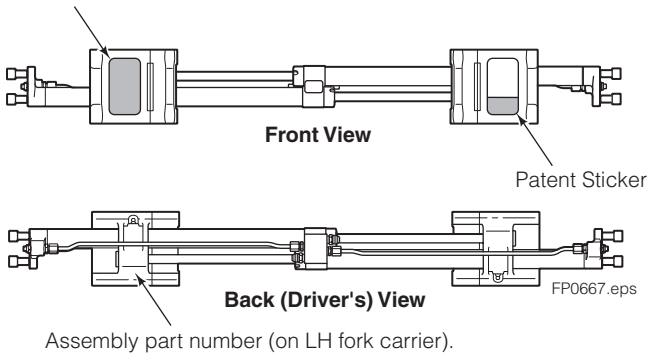

Fork Positioner Assembly

Sticker showing operating pressure,
phone numbers for service & parts.

Fork Positioner Assembly

Items that vary by width

55K			
ASSEMBLY PART NO.	REF. NO. 1 ★ CYLINDER SHELL QTY 2	REF. NO. 2 ★ CYLINDER ROD QTY 2	REF. NO. 3 TUBE QTY 2
6178140	8100451	8100452	8100454