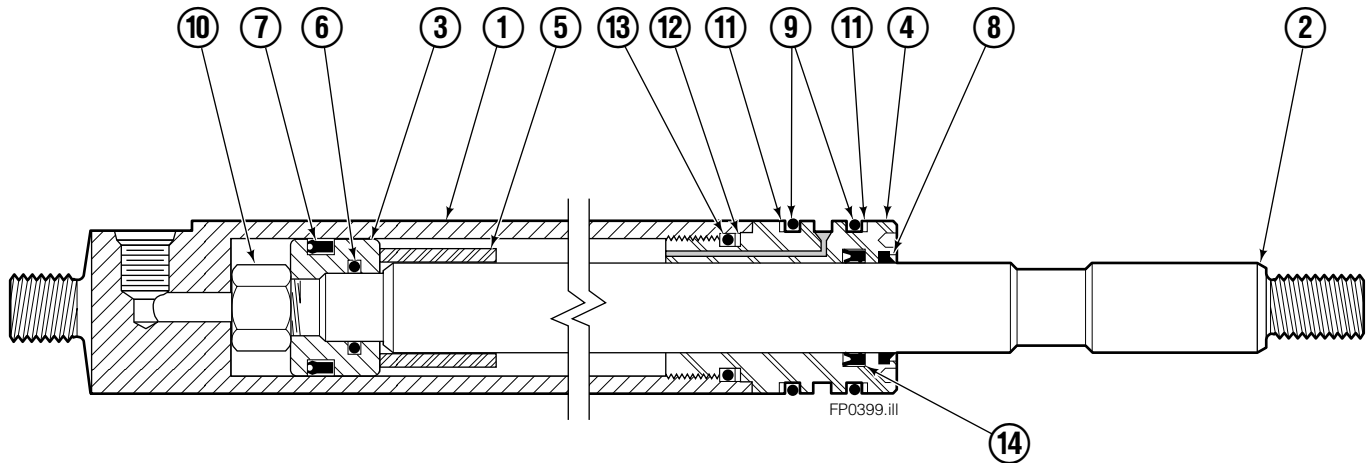

Cylinder

150H			
REF	QTY	PART NO.	DESCRIPTION
		6007221	Cylinder Assembly
1	1	6007219	Shell
2	1	6007022	Rod
3	1	6006925	Piston
4	1	6006966	Retainer
5	1	6006924	Spacer
6	1	2708	O-Ring ●
7	1	663728	Piston Seal ●
8	1	636851	Wiper ●
9	2	2784	O-Ring ●
10	1	667623	Nut, .625
11	2	615127	Back Up Ring ●
12	1	615125	Back Up Ring ●
13	1	2721	O-Ring ●
14	1	6010310	Rod Seal ●
		6100214	Service Kit

●Included in Service Kit 6100214.

Reference: S-21126, S-21132.