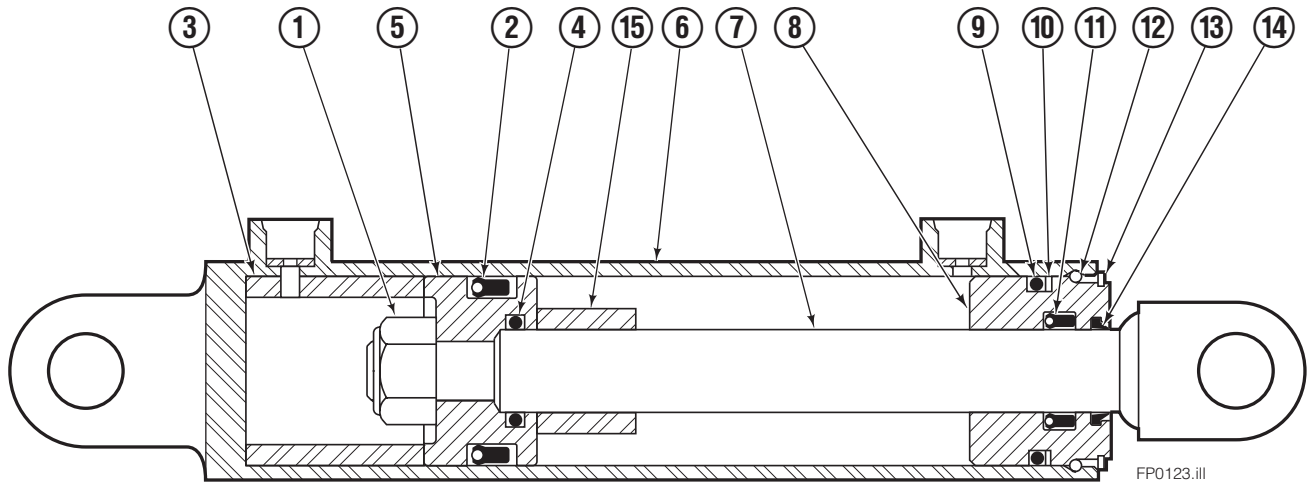

●Included in Service Kit 6100214.

Reference: S-21126, S-21132.

Sideshifter Group

150H

REF	QTY	PART NO.	DESCRIPTION
1	4	7403	Grease Fitting
2	2	672018	Bearing Segment
3	1	686238	Anchor Bracket
4	2	601676	Fitting, 6-6
5	1	686258	Faceplate ■
6	1	686243	Cylinder Assembly ▲
7	4	553857	Nut
8	2	686217	Cotter Pin
9	1	686215	Clevis Pin
10	4	638601	Capscrew, 5/8 NC x 2.00 GR5
11	4	667225	Washer
12	2	676650	Lower Bearing
13	2	678034	Lower Hook
14	1	686214	Clevis Pin
15	1	564226	Washer
		672022	Service Kit – Items 1&2
		675856	Service Kit – Item 12

■ If the Faceplate needs replacing, your best value is to order the complete Sideshifter Assembly.

▲ See Cylinder page for parts breakdown.

Reference: S-3420.

Sideshift Cylinder

REF	QTY	PART NO.	DESCRIPTION
		686243	Cylinder Assembly
1	1	561012	Nut
■ 2	1	662457	Seal
3	1	564562	Spacer – Head
■ 4	1	2718	O-Ring
5	1	561427	Piston
6	1	561419	Shell
7	1	561422	Rod
8	1	561428	Retainer
■ 9	1	2791	O-Ring
■ 10	1	615134	Back-up Ring
■ 11	1	662449	Seal
12	1	561429	Retaining Ring
13	1	7215	Snap Ring
■ 14	1	626468	Wiper
15	1	---	Spacer – Rod
		561430	Service Kit