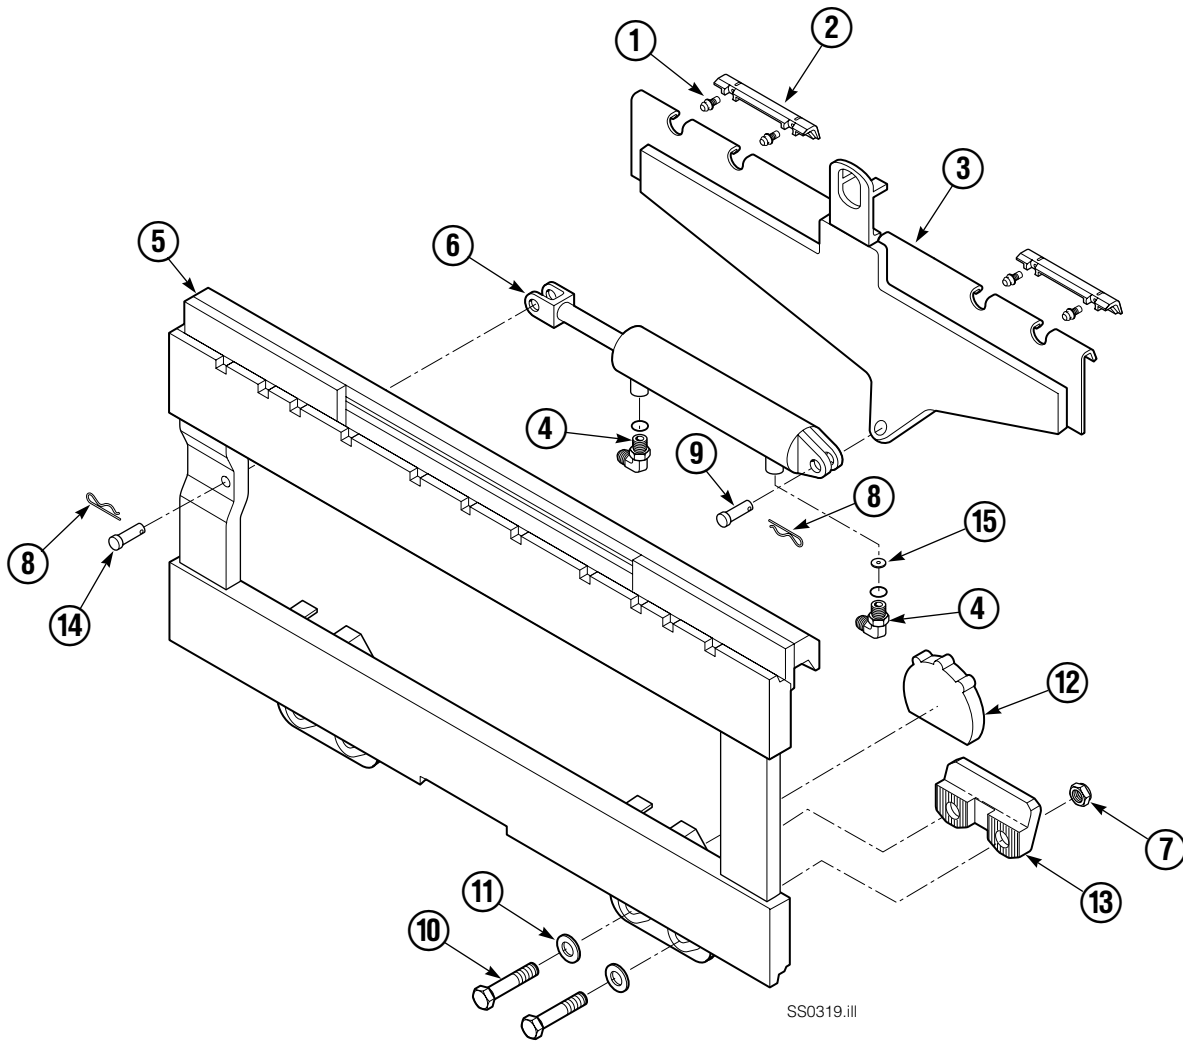

Fork Positioner Assembly

FP0400.ill

Fork Positioner Assembly

150H			
REF	QTY	PART NO.	DESCRIPTION
		6011313	Fork Positioner Assembly
1	1	6006788	Frame
2	2	6007221	Cylinder
3	1	6101808	Center Plate
4	1	6007060	Shim
5	2	6006682	Lug
6	2	6006759	Bushing
7	1	6006894	Fork Carrier, RH
8	1	6006879	Fork Carrier, LH
9	2	604511	Fitting, 6-6
10	2	680030	Lockwasher, M10
11	2	217933	Capscrew, M10 x 45
12	2	200244	Nut, GR8
13	1	604510	Plug, 6
14	4	683822	Lockwasher, M12
15	4	202407	Capscrew, M12 x 60
16	4	763025	Nut, M12
17	1	215919	Valve Body
18	4	611288	Fitting, 6-8
19	2	2680	Fitting, 6-6
20	1	611329	Fitting, 6-6
21	1	610892	Fitting, 6-6
22	2	200006	Nut
23	2	6009677	Restrictor Fitting
24	2	768528	Capscrew, M8 x 55
25	2	786881	Nut, M8
26	1	6009745	Tube, 6
27	1	2645	Nut, 6
28	1	6009786	Tube, 6
29	1	6101869	Tube
30	4	3154	Snap Ring
31	2	211223	Sun Valve
32	1	605743	Fitting

●Included in Service Kit 6100214.

Reference: S-21126, S-21132.

Sideshifter Group

150H

REF	QTY	PART NO.	DESCRIPTION
1	4	7403	Grease Fitting
2	2	672018	Bearing Segment
3	1	686238	Anchor Bracket
4	2	601676	Fitting, 6-6
5	1	686258	Faceplate ■
6	1	686243	Cylinder Assembly ▲
7	4	553857	Nut
8	2	686217	Cotter Pin
9	1	686215	Clevis Pin
10	4	638601	Capscrew, 5/8 NC x 2.00 GR5
11	4	667225	Washer
12	2	676650	Lower Bearing
13	2	678034	Lower Hook
14	1	686214	Clevis Pin
15	1	564226	Washer
		672022	Service Kit – Items 1&2
		675856	Service Kit – Item 12

■ If the Faceplate needs replacing, your best value is to order the complete Sideshifter Assembly.

▲ See Cylinder page for parts breakdown.

Reference: S-3420.

Sideshift Cylinder

REF	QTY	PART NO.	DESCRIPTION
		686243	Cylinder Assembly
1	1	561012	Nut
■ 2	1	662457	Seal
3	1	564562	Spacer – Head
■ 4	1	2718	O-Ring
5	1	561427	Piston
6	1	561419	Shell
7	1	561422	Rod
8	1	561428	Retainer
■ 9	1	2791	O-Ring
■ 10	1	615134	Back-up Ring
■ 11	1	662449	Seal
12	1	561429	Retaining Ring
13	1	7215	Snap Ring
■ 14	1	626468	Wiper
15	1	---	Spacer – Rod
		561430	Service Kit