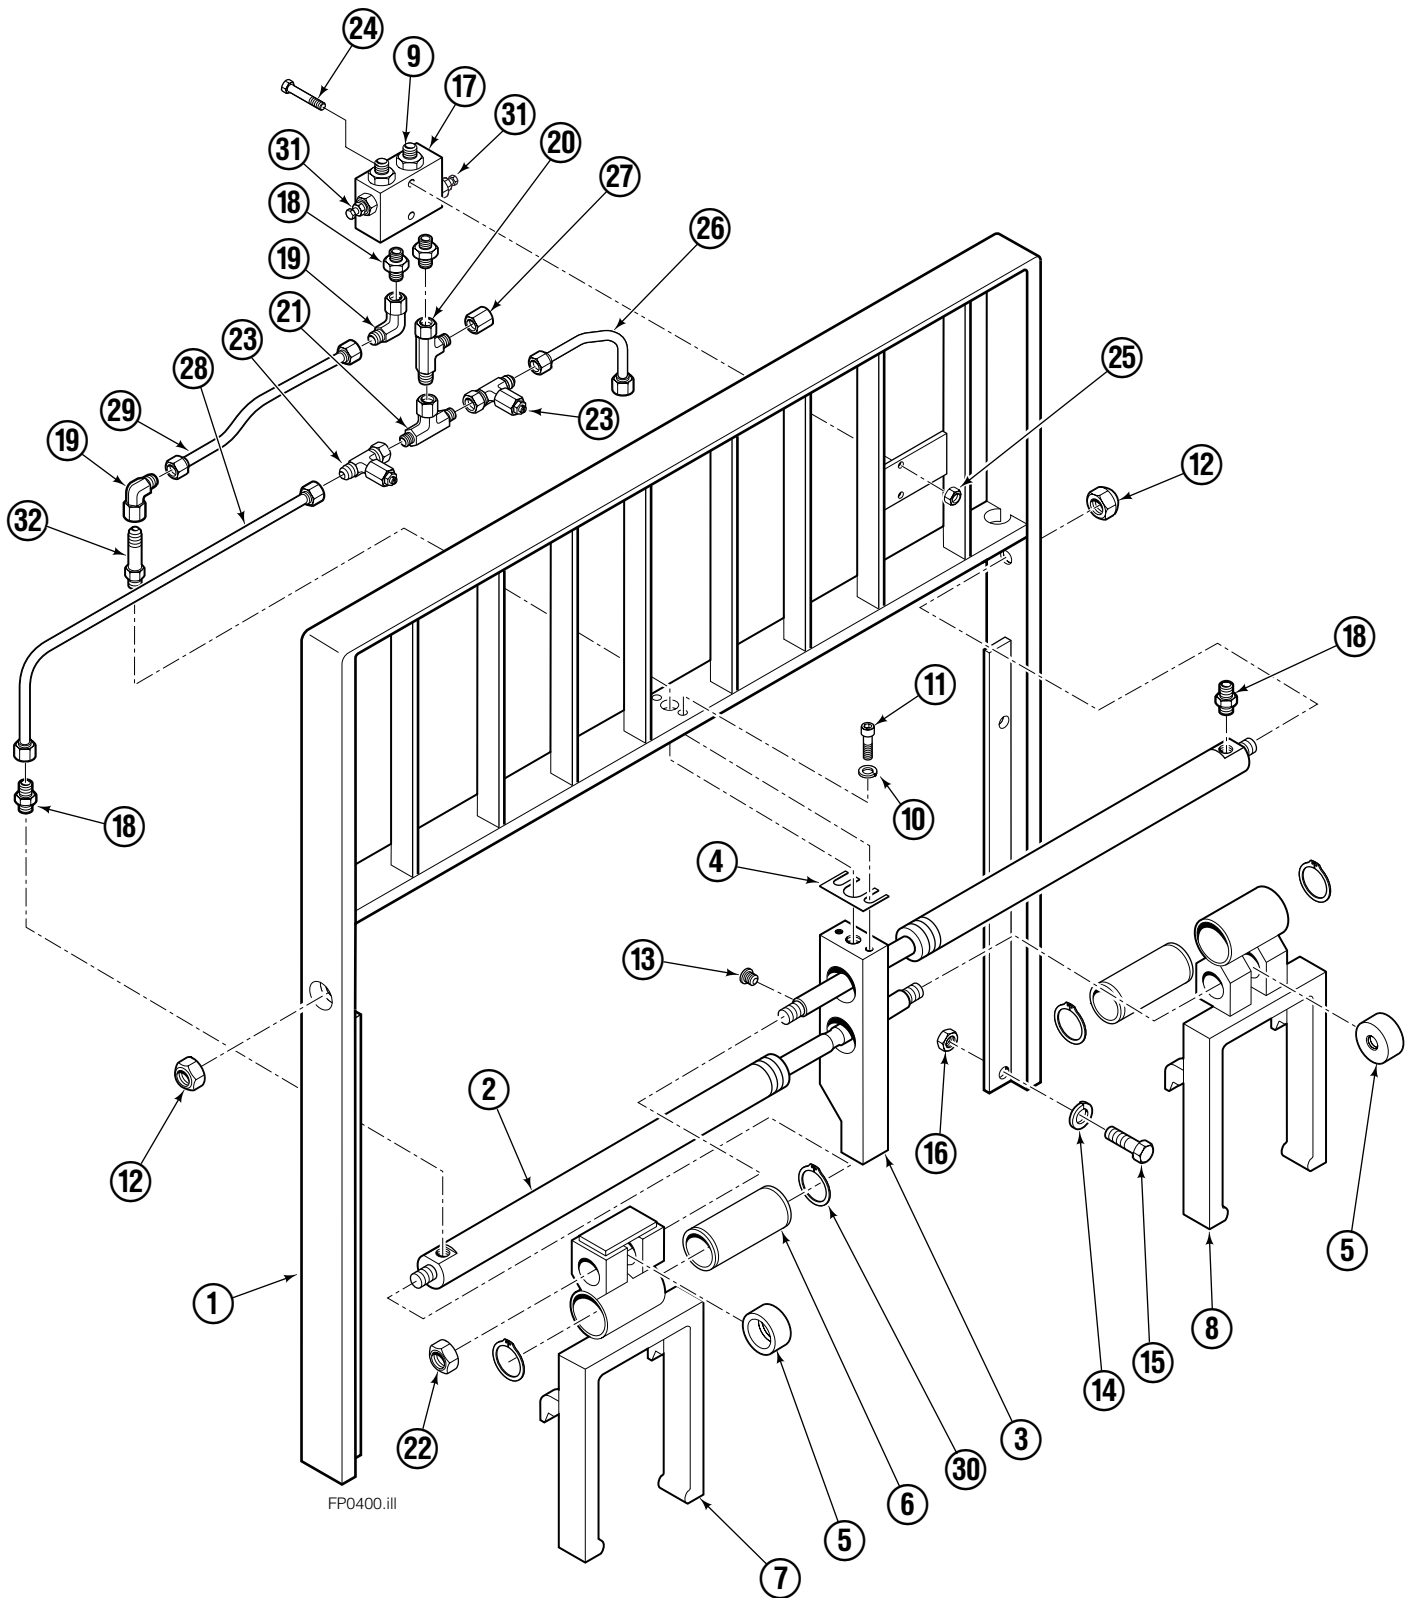

Write: Cascade Corporation, P.O. Box 20187, Portland, OR 97220

Internet: www.cascorp.com

About This Manual

Introduction

This Manual shows the parts breakdown for the 150H Fork Positioner. Locate the nameplate on the left side of the backrest. If the nameplate is missing all necessary information is stamped into the backrest at the same location. The serial number must be supplied when ordering replacement parts for this product.

Fork Positioner Assembly

FP0400.ill

Fork Positioner Assembly

150H			
REF	QTY	PART NO.	DESCRIPTION
		6011313	Fork Positioner Assembly
1	1	6006788	Frame
2	2	6007221	Cylinder
3	1	6101808	Center Plate
4	1	6007060	Shim
5	2	6006682	Lug
6	2	6006759	Bushing
7	1	6006894	Fork Carrier, RH
8	1	6006879	Fork Carrier, LH
9	2	604511	Fitting, 6-6
10	2	680030	Lockwasher, M10
11	2	217933	Capscrew, M10 x 45
12	2	200244	Nut, GR8
13	1	604510	Plug, 6
14	4	683822	Lockwasher, M12
15	4	202407	Capscrew, M12 x 60
16	4	763025	Nut, M12
17	1	215919	Valve Body
18	4	611288	Fitting, 6-8
19	2	2680	Fitting, 6-6
20	1	611329	Fitting, 6-6
21	1	610892	Fitting, 6-6
22	2	200006	Nut
23	2	6009677	Restrictor Fitting
24	2	768528	Capscrew, M8 x 55
25	2	786881	Nut, M8
26	1	6009745	Tube, 6
27	1	2645	Nut, 6
28	1	6009786	Tube, 6
29	1	6101869	Tube
30	4	3154	Snap Ring
31	2	211223	Sun Valve
32	1	605743	Fitting