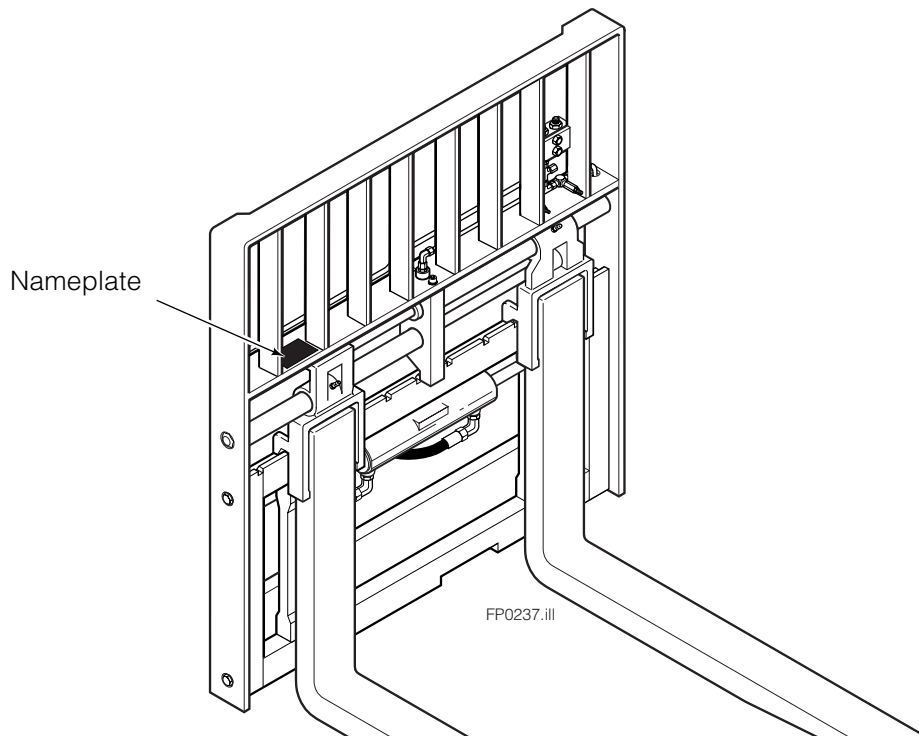

Write: Cascade Corporation, P.O. Box 20187, Portland, OR 97220

Internet: www.cascorp.com

About This Manual

Introduction

This Manual shows the parts breakdown for the 150H Fork Positioner. Locate the nameplate on the left side of the backrest. If the nameplate is missing all necessary information is stamped into the backrest at the same location. The serial number must be supplied when ordering replacement parts for this product.