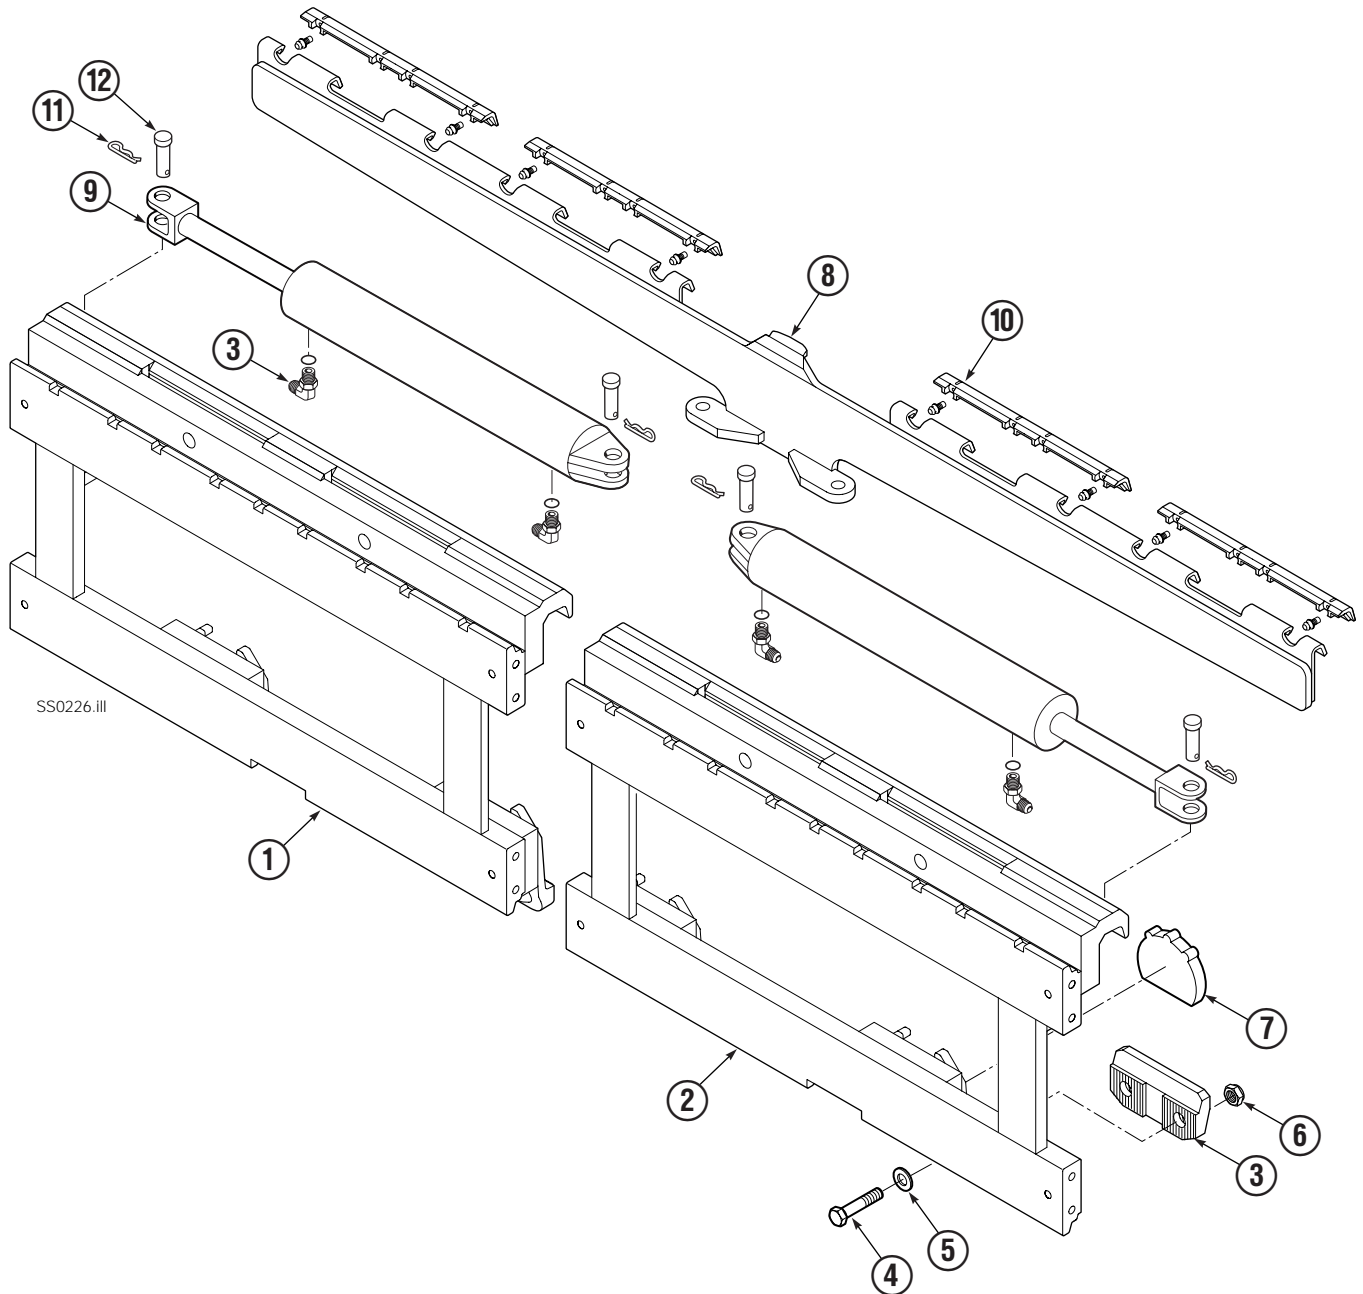

# Sideshifter Group

SS0226.ill

55D							
REF	QTY	PART NO.	DESCRIPTION	REF	QTY	PART NO.	DESCRIPTION
1	1	397757	Faceplate - RH ■	8	1	396476	Anchor Bracket
2	1	397758	Faceplate - LH ■	9	2	388614	Cylinder ▲
3	4	677160	Lower Hook	10	4	390516	Bearing Segment
4	8	681047	Capscrew, 5/8 NCx1.50 GR5	11	4	672726	Cotter Pin
5	8	667225	Washer	12	4	678525	Clevis Pin
6	8	553857	Nut	13	4	601676	Fitting, 6-6
7	4	675662	Lower Bearing				

■ If the faceplate needs replacing, your best value is to order the complete Sideshifter Group.

▲ See Cylinder page for parts breakdown.

Reference: Sideshifter Group 396470 items 1-7,  
Anchor Bracket Group 396469 items 8-13.