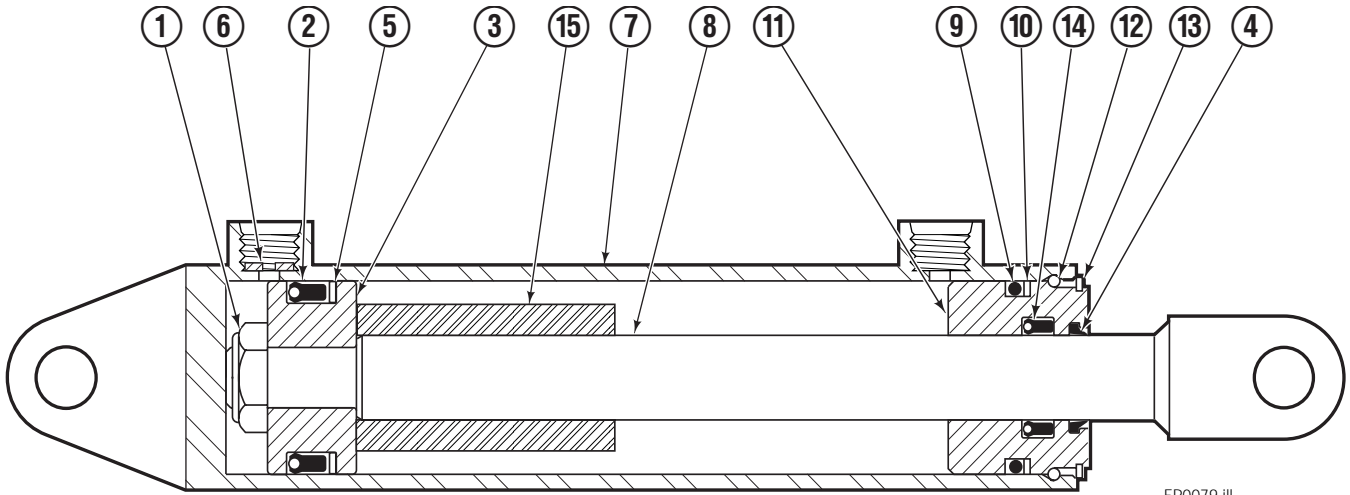

Sideshift Cylinder

FP0079.III

REF	QTY	PART NO.	DESCRIPTION
		388614	Cylinder Assembly
1	1	553857	Nut
■ 2	1	662452	Seal
3	1	553501	Piston
■ 4	1	636851	Wiper
■ 5	1	638247	Back-up Ring
6	1	675550	Washer (orifice .085)
7	1	389200	Shell
8	1	389201	Rod
■ 9	1	2785	O-Ring
■ 10	1	615128	Back-up Ring
11	1	553500	Retainer
12	1	553856	Retaining Ring
13	1	7202	Snap Ring
■ 14	1	641835	Seal
15	1	---	Spacer
		553861	Service Kit

■ Included in Service Kit 553861.