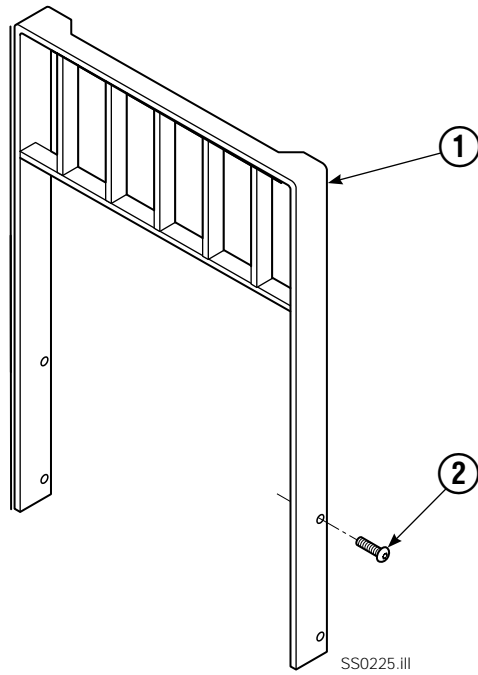

Backrest Group

55D			
REF	QTY	PART NO.	DESCRIPTION
		396471	Backrest Group
1	2	396583	Backrest
2	8	768712	Capscrew, M16