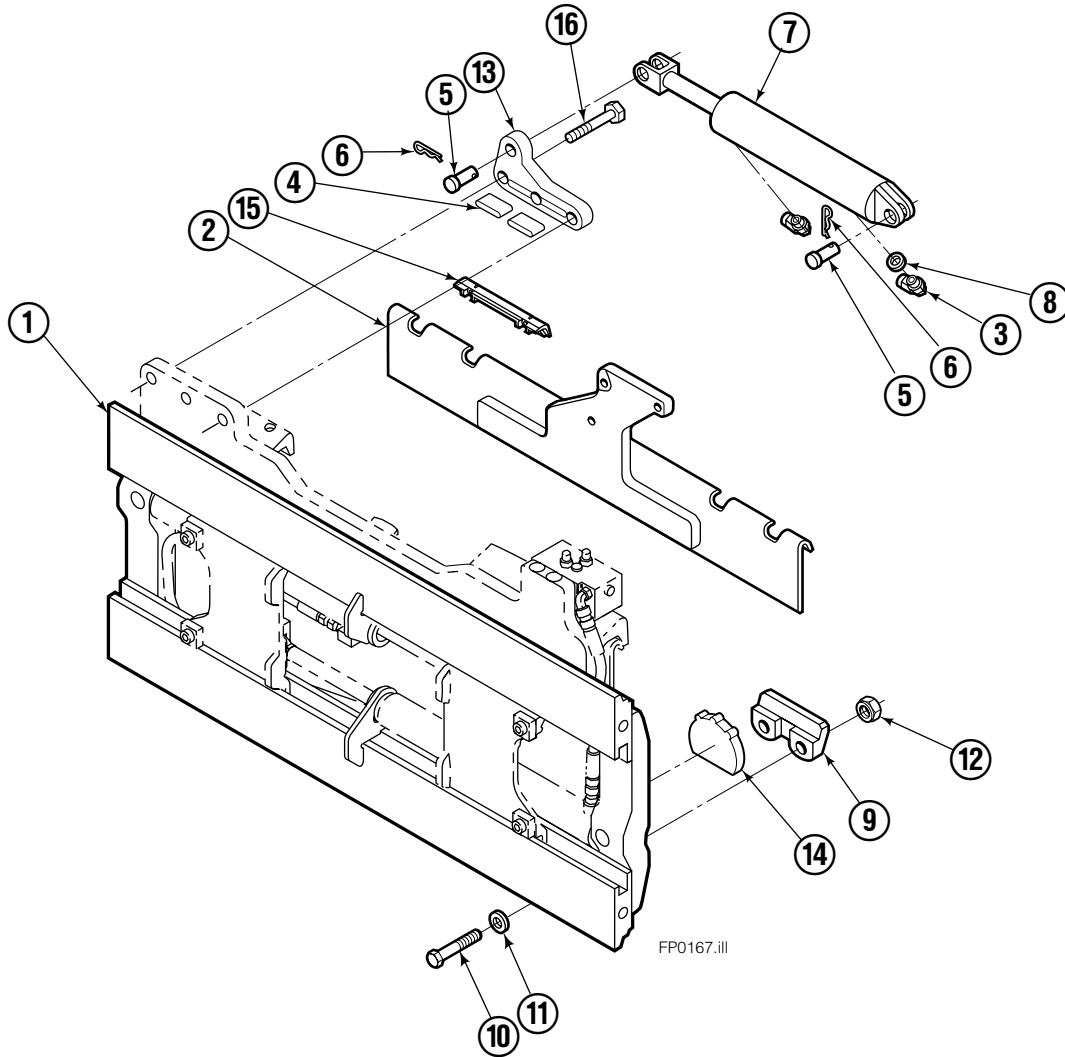

Safety Decals

Part No. 665595
(5) Places

GA0002.ii

FP0033.eps

Mounting Group Sideshifting

100F

REF	QTY	PART NO.	DESCRIPTION	REF	QTY	PART NO.	DESCRIPTION
		3018761	Sideshifting Mounting Group ●	9	2	678034	Lower Hook
1	1	8476-3	Frame	10	4	638601	Capscrew, M16x2,0x40-8.8
2	1	8484-4	Anchor Bracket	11	4	667225	Washer
3	2	601676	Fitting, 6-6	12	4	553857	Nut
4	2	209542	Key, M10x8x63	13	1	209309	Lug
5	2	678528	Clevis Pin	14	2	676650	Lower Bearing
6	2	672726	Hairpin Cotter	15	2	672018	Upper Bearing
7	1	676649	Cylinder Assembly ◆	16	3	752907	Capscrew, M20x50 Lg-8.8
8	1	675550	Washer (orifice .085)				

● Includes items 2 through 16.

◆ See Cylinder page for parts breakdown.

Reference: S-8485

Sideshift Cylinder

FP0029.ill

REF	QTY	PART NO.	DESCRIPTION
		676649	Cylinder Assembly
1	1	553717	Nut
■ 2	1	662456	Seal
3	1	553527	Piston
■ 4	1	636852	Wiper
■ 5	1	649817	Back-up Ring
6	1	675550	Washer (orifice .085)
7	1	676776	Shell
8	1	553530	Rod
■ 9	1	2789	O-Ring
■ 10	1	615132	Back-up Ring
11	1	553528	Retainer
12	1	553688	Retaining Ring
13	1	7211	Snap Ring
■ 14	1	662447	Seal
		553866	Service Kit

■ Included in Service Kit 553866.

Hydraulic/Fork Group

Reference:
BC-106
SK-6042

100F

REF	QTY	PART NO.	DESCRIPTION	REF	QTY	PART NO.	DESCRIPTION
		●379310	Hydraulic Group	13	2	763169	Capscrew
		□209502	Fork Group	14	2	680217	Lockwasher
◆1	1	209486	Cylinder Assembly, LH	15	8	681370	Capscrew
▼2	1	209493	Cylinder Assembly, RH	16	2	209308	Pin
3	1	359124	Hose, 19.25 in.	17	4	209306	Block
4	1	209521	Hose, 37.32 in.	18	2	209305	Grommet
5	1	209528	Hose, 15.67 in.	19	2	661675	Clevis Pin
6	1	209529	Hose, 27.80 in.	20	2	672726	Hairpin Cotter
7	2	209391	Fork Carrier	21	1	763022	Capscrew
8	2	209280	Lug	22	2	7403	Grease Fitting
9	4	209303	Bearing	23	1	681238	Lockwasher
10	4	768838	Capscrew	24	1	200008	Cable Tie
11	4	678992	Lockwasher	25	5	604511	Fitting, 6-6
12	2	206923	Eyebolt				