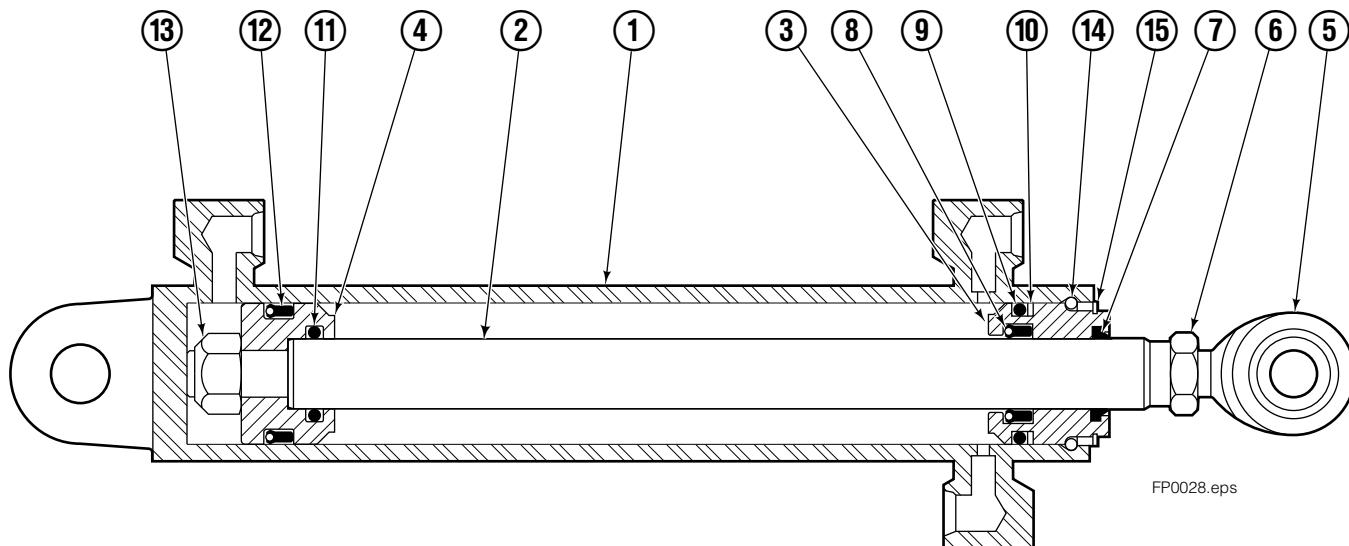

- ◆ See L.H. Cylinder page for parts breakdown.
- ▼ See R.H. Cylinder page for parts breakdown.

- Includes items 1 through 6.
- Includes items 7 through 25.

Left Hand Cylinder

100F			
REF	QTY	PART NO.	DESCRIPTION
		209486	Cylinder Assembly-41" ■
1	1	564486	Shell-41" ■
2	1	564493	Rod-41" ■
3	1	564451	Retainer
4	1	562056	Piston
5	1	564452	Rod End
6	1	5721	Nut
● 7	1	564408	Rod Wiper
● 8	1	564406	Rod Seal
● 9	1	562127	O-Ring
● 10	1	563388	Back-up Ring
● 11	1	563278	O-Ring
● 12	1	564141	Piston Seal
13	1	678019	Piston Nut
14	1	562942	Retaining Ring
15	1	562951	Snap Ring
		564453	Service Kit

- Carriage width.
- Included in Service Kit 564453.

Right Hand Cylinder

100F

REF	QTY	PART NO.	DESCRIPTION
		209493	Cylinder Assembly-41" ■
1	1	564500	Shell-41" ■
2	1	564493	Rod-41" ■
3	1	564451	Retainer
4	1	562056	Piston
5	1	564452	Rod End
6	1	5721	Nut
● 7	1	564408	Rod Wiper
● 8	1	564406	Rod Seal
● 9	1	562127	O-Ring
● 10	1	563388	Back-up Ring
● 11	1	563278	O-Ring
● 12	1	564141	Piston Seal
13	1	678019	Piston Nut
14	1	562942	Retaining Ring
15	1	562951	Snap Ring
		564453	Service Kit