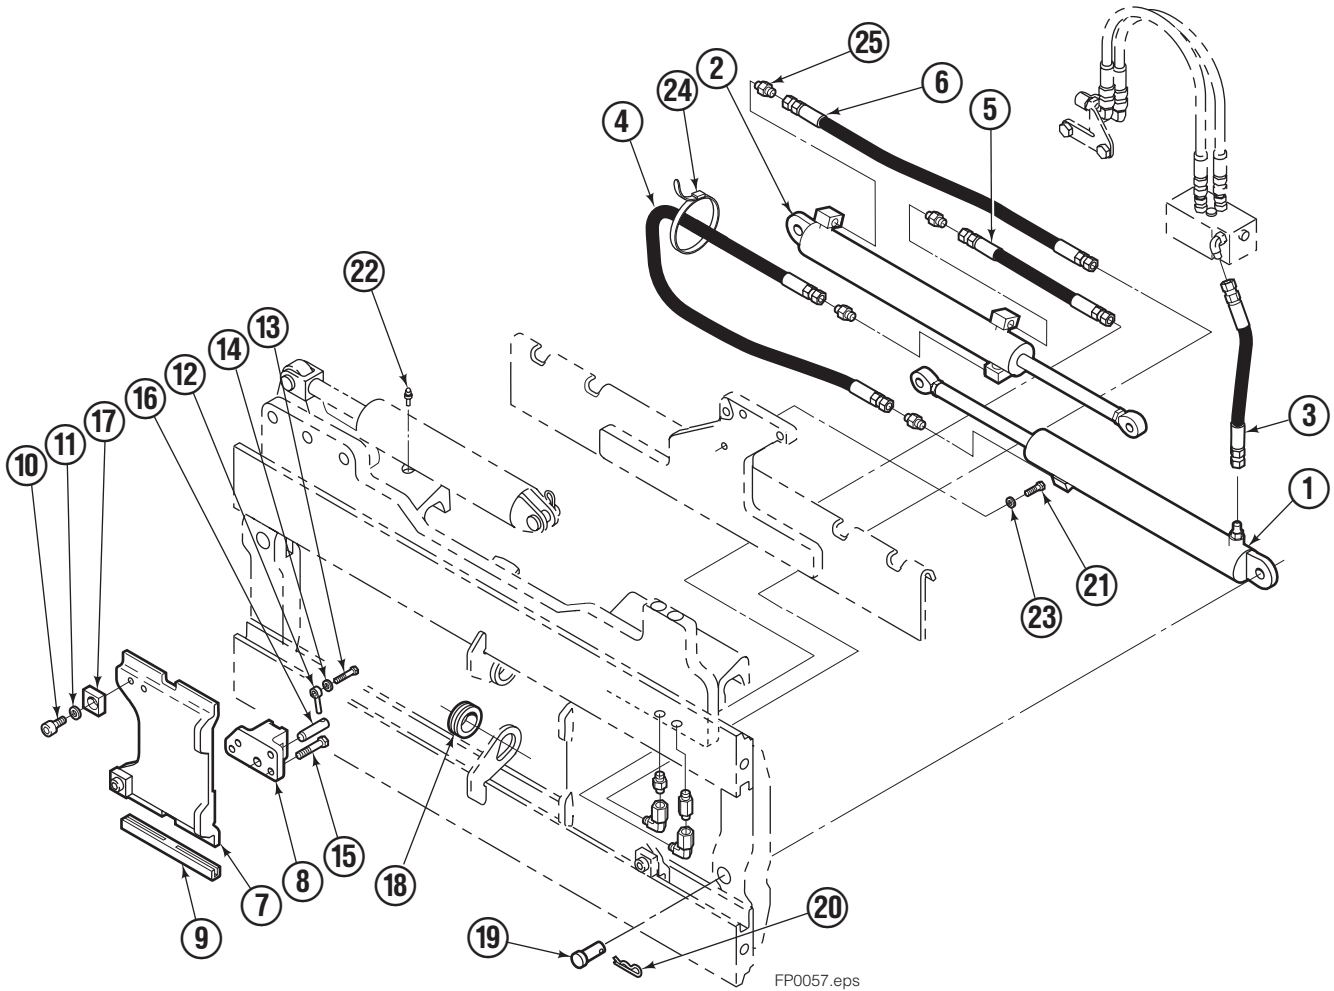

Safety Decals

Part No. 665595
(5) Places

GA0002.ii

FP0033.eps

Mounting Group Sideshifting

100F

REF	QTY	PART NO.	DESCRIPTION	REF	QTY	PART NO.	DESCRIPTION
		3018761	Sideshifting Mounting Group ●	9	2	678034	Lower Hook
1	1	8476-3	Frame	10	4	638601	Capscrew, M16x2,0x40-8.8
2	1	8484-4	Anchor Bracket	11	4	667225	Washer
3	2	601676	Fitting, 6-6	12	4	553857	Nut
4	2	209542	Key, M10x8x63	13	1	209309	Lug
5	2	678528	Clevis Pin	14	2	676650	Lower Bearing
6	2	672726	Hairpin Cotter	15	2	672018	Upper Bearing
7	1	676649	Cylinder Assembly ◆	16	3	752907	Capscrew, M20x50 Lg-8.8
8	1	675550	Washer (orifice .085)				

● Includes items 2 through 16.

◆ See Cylinder page for parts breakdown.

Reference: S-8485

Sideshift Cylinder

FP0029.ill

REF	QTY	PART NO.	DESCRIPTION
		676649	Cylinder Assembly
1	1	553717	Nut
■ 2	1	662456	Seal
3	1	553527	Piston
■ 4	1	636852	Wiper
■ 5	1	649817	Back-up Ring
6	1	675550	Washer (orifice .085)
7	1	676776	Shell
8	1	553530	Rod
■ 9	1	2789	O-Ring
■ 10	1	615132	Back-up Ring
11	1	553528	Retainer
12	1	553688	Retaining Ring
13	1	7211	Snap Ring
■ 14	1	662447	Seal
		553866	Service Kit

■ Included in Service Kit 553866.

Hydraulic/Fork Group

Reference:
BC-106
SK-6042

100F

REF	QTY	PART NO.	DESCRIPTION	REF	QTY	PART NO.	DESCRIPTION
		●379310	Hydraulic Group	13	2	763169	Capscrew
		□209502	Fork Group	14	2	680217	Lockwasher
◆1	1	209486	Cylinder Assembly, LH	15	8	681370	Capscrew
▼2	1	209493	Cylinder Assembly, RH	16	2	209308	Pin
3	1	359124	Hose, 19.25 in.	17	4	209306	Block
4	1	209521	Hose, 37.32 in.	18	2	209305	Grommet
5	1	209528	Hose, 15.67 in.	19	2	661675	Clevis Pin
6	1	209529	Hose, 27.80 in.	20	2	672726	Hairpin Cotter
7	2	209391	Fork Carrier	21	1	763022	Capscrew
8	2	209280	Lug	22	2	7403	Grease Fitting
9	4	209303	Bearing	23	1	681238	Lockwasher
10	4	768838	Capscrew	24	1	200008	Cable Tie
11	4	678992	Lockwasher	25	5	604511	Fitting, 6-6
12	2	206923	Eyebolt				