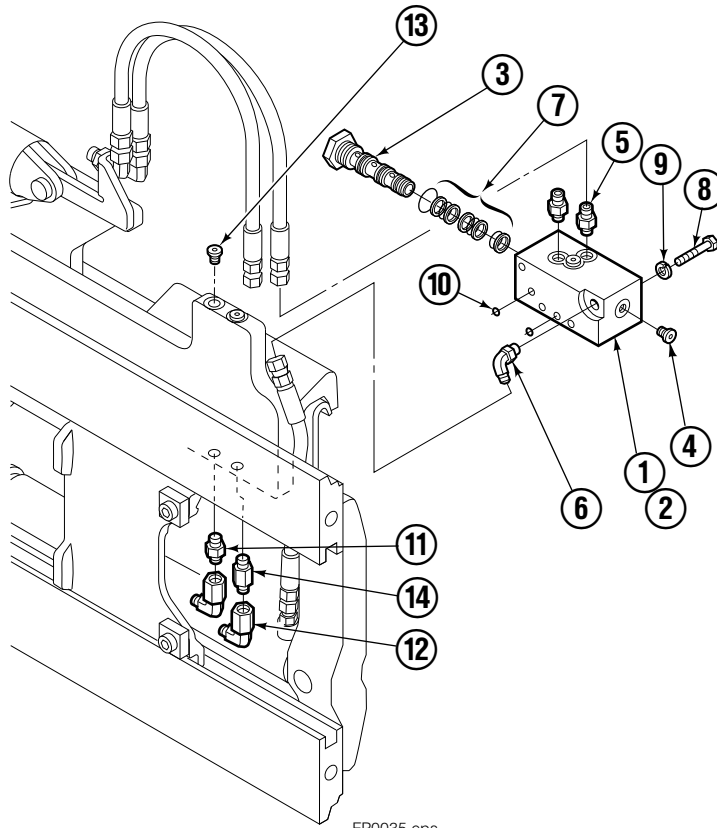

- ◆ See L.H. Cylinder page for parts breakdown.
- ▼ See R.H. Cylinder page for parts breakdown.

- Includes items 1 through 6.
- Includes items 7 through 25.

Left Hand Cylinder

100F			
REF	QTY	PART NO.	DESCRIPTION
		209486	Cylinder Assembly-41" ■
1	1	564486	Shell-41" ■
2	1	564493	Rod-41" ■
3	1	564451	Retainer
4	1	562056	Piston
5	1	564452	Rod End
6	1	5721	Nut
● 7	1	564408	Rod Wiper
● 8	1	564406	Rod Seal
● 9	1	562127	O-Ring
● 10	1	563388	Back-up Ring
● 11	1	563278	O-Ring
● 12	1	564141	Piston Seal
13	1	678019	Piston Nut
14	1	562942	Retaining Ring
15	1	562951	Snap Ring
		564453	Service Kit

- Carriage width.
- Included in Service Kit 564453.

Right Hand Cylinder

100F

REF	QTY	PART NO.	DESCRIPTION
		209493	Cylinder Assembly-41" ■
1	1	564500	Shell-41" ■
2	1	564493	Rod-41" ■
3	1	564451	Retainer
4	1	562056	Piston
5	1	564452	Rod End
6	1	5721	Nut
● 7	1	564408	Rod Wiper
● 8	1	564406	Rod Seal
● 9	1	562127	O-Ring
● 10	1	563388	Back-up Ring
● 11	1	563278	O-Ring
● 12	1	564141	Piston Seal
13	1	678019	Piston Nut
14	1	562942	Retaining Ring
15	1	562951	Snap Ring
		564453	Service Kit

- Carriage width.
- Included in Service Kit 564453.

Flow Divider Group

100F			
REF	QTY	PART NO.	DESCRIPTION
		209504	Flow Divider Group
1	1	■ 209310	Valve
2	1	209311	Valve Body
3	1	201527	Cartridge-Combiner
4	2	663694	Fitting, 3
5	2	604511	Fitting, 6-6
6	1	601676	Fitting, 6-6
7	1	679992	Service Kit
8	3	685105	Capscrew
9	3	678993	Lockwasher
10	2	207300	O-Ring
11	1	604511	Fitting, 6-6
12	2	2680	Fitting, 6-6
13	2	604510	Fitting, 6
14	1	605743	Fitting, 6-6

■ Includes items 1 through 7.

Standard Installation Group

100F			
REF	QTY	PART NO.	DESCRIPTION
		209506	Installation Group
1	1	207314	Bracket
2	2	762899	Cap screw, M10X20-8.8
3	2	681238	Lockwasher
4	2	2453	Fitting, 8-8
5	2	207425	Hose