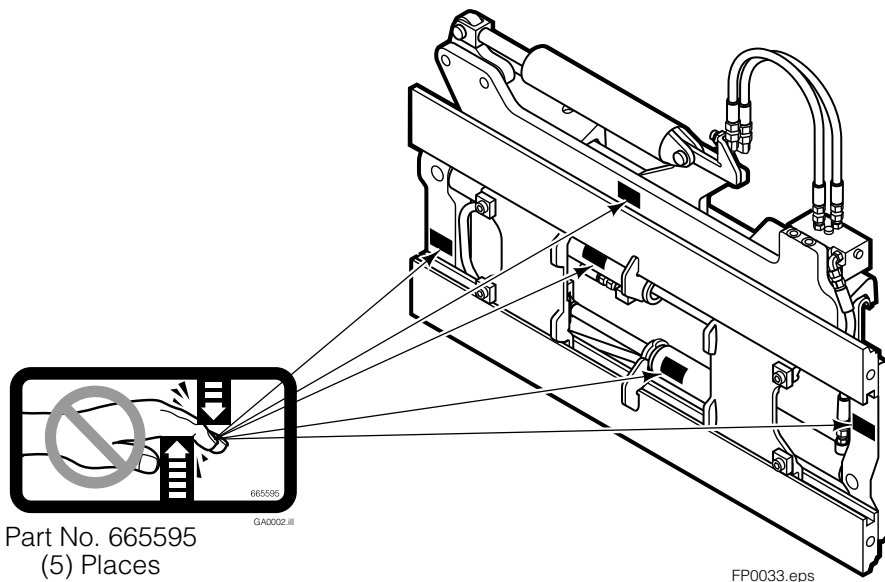

Safety Decals

Part No. 665595
(5) Places

GA0002.ii

FP0033.eps

Mounting Group Sideshifting

100F

REF	QTY	PART NO.	DESCRIPTION	REF	QTY	PART NO.	DESCRIPTION
		3018761	Sideshifting Mounting Group ●	9	2	678034	Lower Hook
1	1	8476-3	Frame	10	4	638601	Capscrew, M16x2,0x40-8.8
2	1	8484-4	Anchor Bracket	11	4	667225	Washer
3	2	601676	Fitting, 6-6	12	4	553857	Nut
4	2	209542	Key, M10x8x63	13	1	209309	Lug
5	2	678528	Clevis Pin	14	2	676650	Lower Bearing
6	2	672726	Hairpin Cotter	15	2	672018	Upper Bearing
7	1	676649	Cylinder Assembly ◆	16	3	752907	Capscrew, M20x50 Lg-8.8
8	1	675550	Washer (orifice .085)				