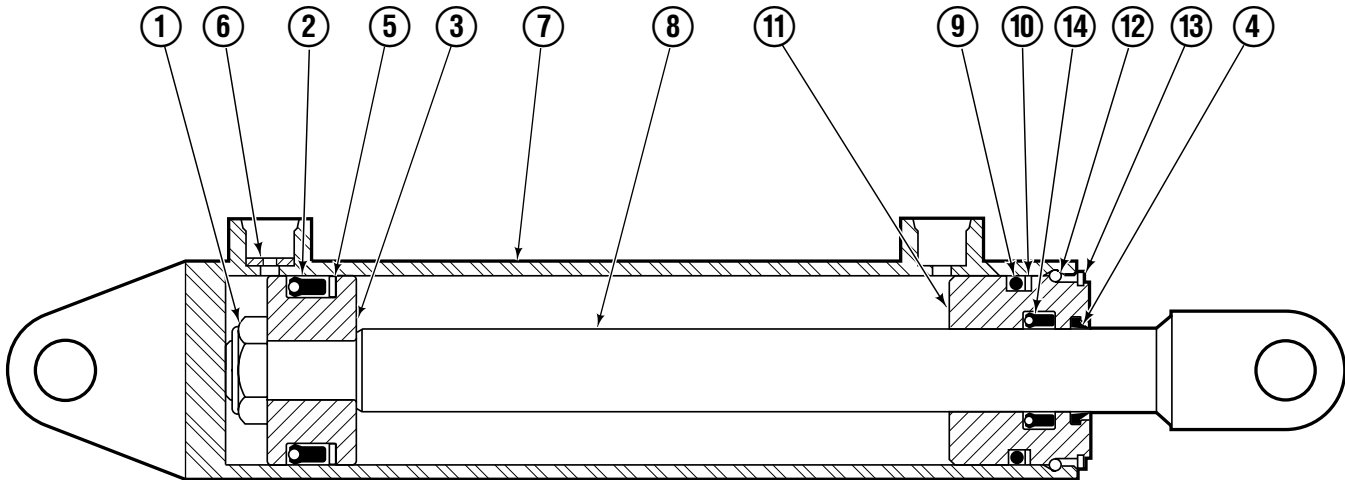

Safety Decals

Part No. 665595
(5) Places

GA0002.ii

FP0033.eps

Mounting Group Sideshifting

100F

REF	QTY	PART NO.	DESCRIPTION	REF	QTY	PART NO.	DESCRIPTION
		3018761	Sideshifting Mounting Group ●	9	2	678034	Lower Hook
1	1	8476-3	Frame	10	4	638601	Capscrew, M16x2,0x40-8.8
2	1	8484-4	Anchor Bracket	11	4	667225	Washer
3	2	601676	Fitting, 6-6	12	4	553857	Nut
4	2	209542	Key, M10x8x63	13	1	209309	Lug
5	2	678528	Clevis Pin	14	2	676650	Lower Bearing
6	2	672726	Hairpin Cotter	15	2	672018	Upper Bearing
7	1	676649	Cylinder Assembly ◆	16	3	752907	Capscrew, M20x50 Lg-8.8
8	1	675550	Washer (orifice .085)				

● Includes items 2 through 16.

◆ See Cylinder page for parts breakdown.

Reference: S-8485

Sideshift Cylinder

FP0029.ill

REF	QTY	PART NO.	DESCRIPTION
		676649	Cylinder Assembly
1	1	553717	Nut
■ 2	1	662456	Seal
3	1	553527	Piston
■ 4	1	636852	Wiper
■ 5	1	649817	Back-up Ring
6	1	675550	Washer (orifice .085)
7	1	676776	Shell
8	1	553530	Rod
■ 9	1	2789	O-Ring
■ 10	1	615132	Back-up Ring
11	1	553528	Retainer
12	1	553688	Retaining Ring
13	1	7211	Snap Ring
■ 14	1	662447	Seal
		553866	Service Kit