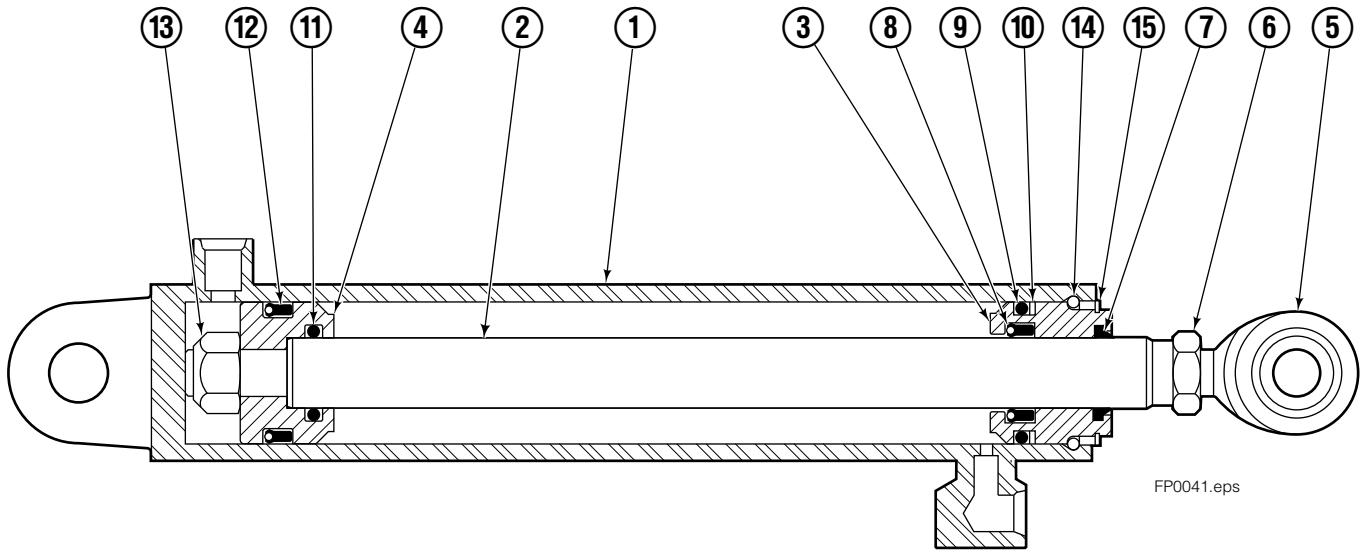

Left Hand Cylinder

100F			
REF	QTY	PART NO.	DESCRIPTION
		209486	Cylinder Assembly-41" ■
1	1	564486	Shell-41" ■
2	1	564493	Rod-41" ■
3	1	564451	Retainer
4	1	562056	Piston
5	1	564452	Rod End
6	1	5721	Nut
● 7	1	564408	Rod Wiper
● 8	1	564406	Rod Seal
● 9	1	562127	O-Ring
● 10	1	563388	Back-up Ring
● 11	1	563278	O-Ring
● 12	1	564141	Piston Seal
13	1	678019	Piston Nut
14	1	562942	Retaining Ring
15	1	562951	Snap Ring
		564453	Service Kit

- Carriage width.
- Included in Service Kit 564453.