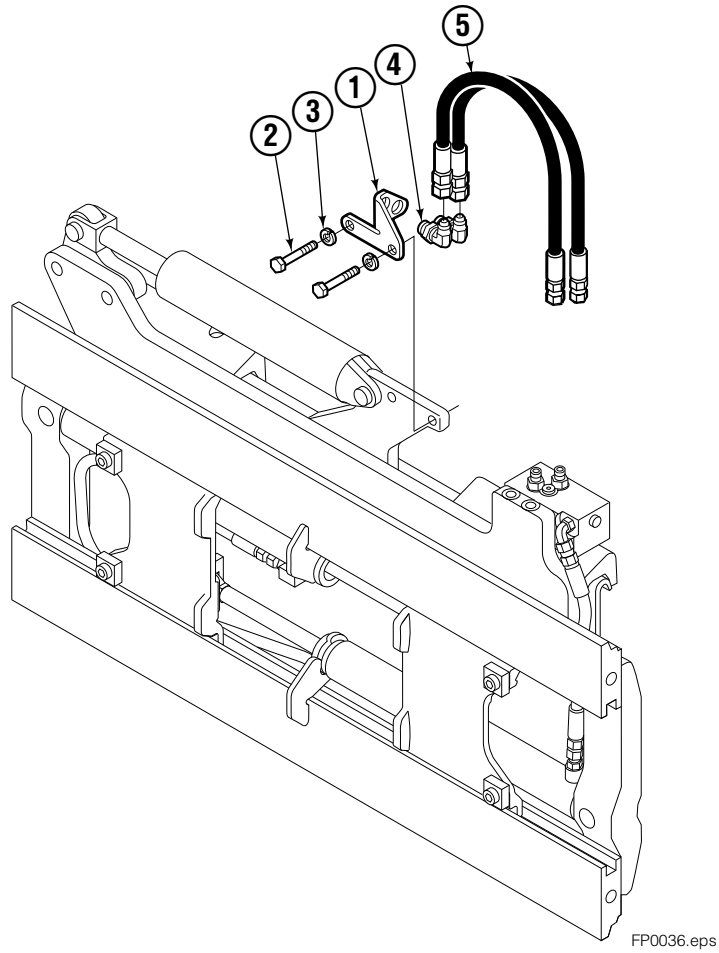

- Carriage width.
- Included in Service Kit 564453.

Right Hand Cylinder

100F

REF	QTY	PART NO.	DESCRIPTION
		209493	Cylinder Assembly-41" ■
1	1	564500	Shell-41" ■
2	1	564493	Rod-41" ■
3	1	564451	Retainer
4	1	562056	Piston
5	1	564452	Rod End
6	1	5721	Nut
● 7	1	564408	Rod Wiper
● 8	1	564406	Rod Seal
● 9	1	562127	O-Ring
● 10	1	563388	Back-up Ring
● 11	1	563278	O-Ring
● 12	1	564141	Piston Seal
13	1	678019	Piston Nut
14	1	562942	Retaining Ring
15	1	562951	Snap Ring
		564453	Service Kit

- Carriage width.
- Included in Service Kit 564453.

Flow Divider Group

100F			
REF	QTY	PART NO.	DESCRIPTION
		209504	Flow Divider Group
1	1	■ 209310	Valve
2	1	209311	Valve Body
3	1	201527	Cartridge-Combiner
4	2	663694	Fitting, 3
5	2	604511	Fitting, 6-6
6	1	601676	Fitting, 6-6
7	1	679992	Service Kit
8	3	685105	Capscrew
9	3	678993	Lockwasher
10	2	207300	O-Ring
11	1	604511	Fitting, 6-6
12	2	2680	Fitting, 6-6
13	2	604510	Fitting, 6
14	1	605743	Fitting, 6-6

■ Includes items 1 through 7.

Standard Installation Group

100F			
REF	QTY	PART NO.	DESCRIPTION
		209506	Installation Group
1	1	207314	Bracket
2	2	762899	Cap screw, M10X20-8.8
3	2	681238	Lockwasher
4	2	2453	Fitting, 8-8
5	2	207425	Hose