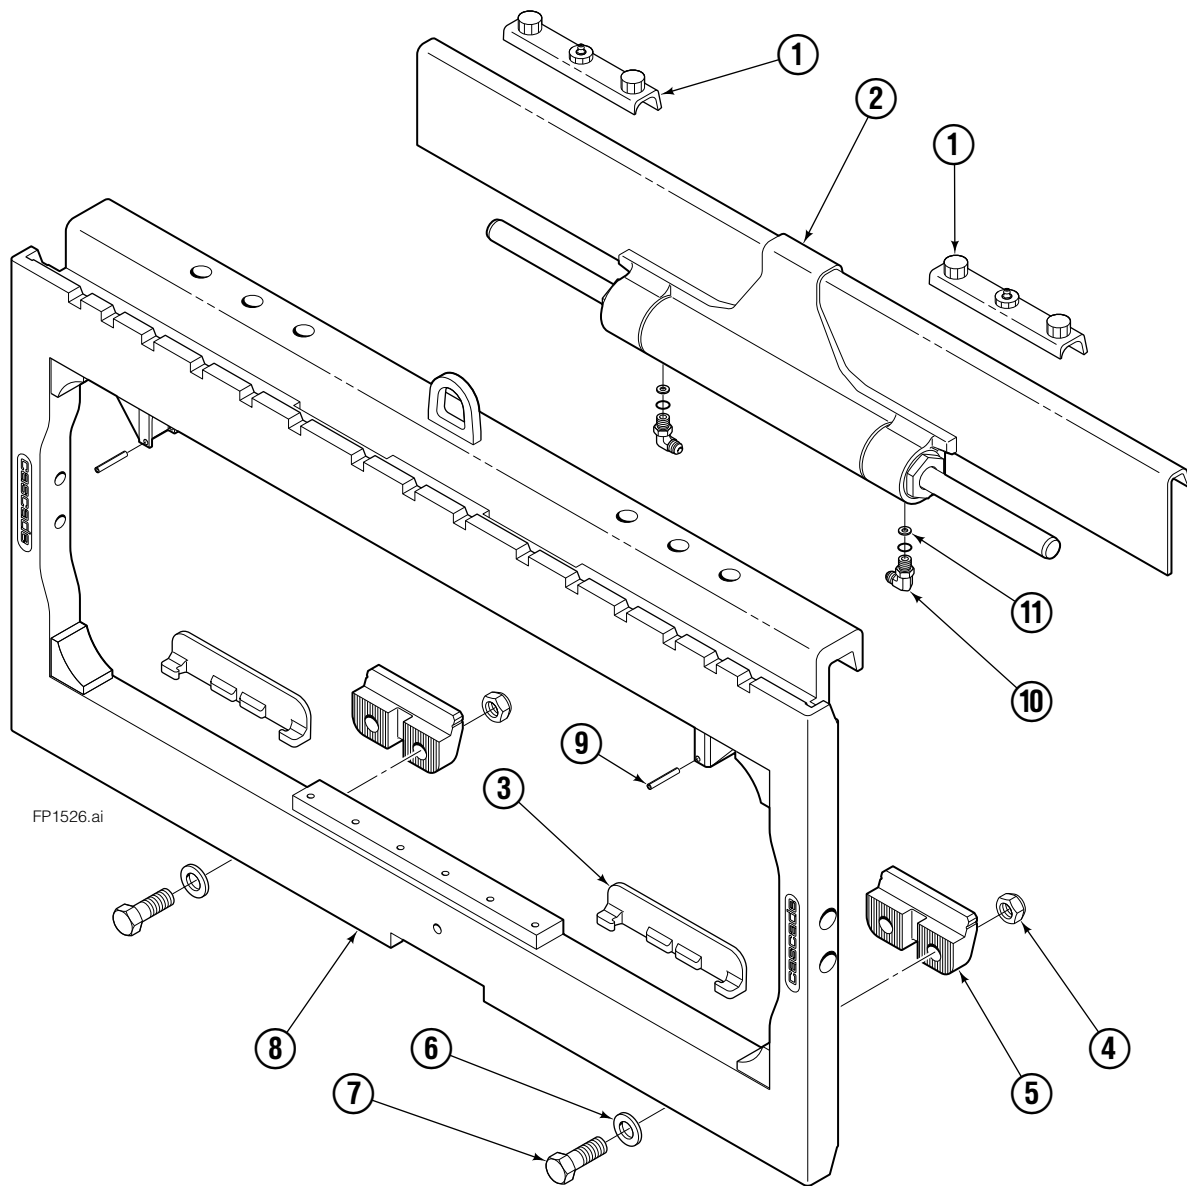

Fork Positioner Assembly

Items that vary by width

120K/150K			
ASSEMBLY PART NO.	REF. NO. 1 ★ CYLINDER SHELL QTY 2	REF. NO. 2 ★ CYLINDER ROD QTY 2	REF. NO. 3 TUBE QTY 2
6804624	6084278	6084279	6045496

REF	QTY	PART NO.	DESCRIPTION
		6069312	Common Parts Group
4	1	6059224	Manifold
5	2	6059395	◆ Fork Carrier, Inner, 122/150/180 mm Fork
6	2	6059301	Fork Carrier, Outer
7	2	424115	Grease Fitting
8	2	6059267	Cylinder Head End
9	2	6042658	Restrictor Fitting
10	4	6059383	Shim
11	2	6059219	Cylinder Retainer
12	8	6059580	O-Ring, Retainer OD ✘
13	2	562132	Rod Seal, Retainer ✘
14	2	562131	Rod Wiper, Retainer ✘
15	4	6059382	Half-Ring Keeper
16	2	6059421	Piston Wear Ring ✘
17	2	6059422	Piston Seal ✘
18	4	6059419	Bearing, Composite
19	4	6059584	Wiper
20	2	6059459	Rod Retainer Plug
21	4	6405531	Capscrew, M12 x 160
22	2	6043332	Fitting, M10 to No.4 JIC ●
23	4	6042689	Fitting, M10 to EO-2 Tube
24	4	769577	Capscrew, M16 x 50 ■
25	4	678992	Lockwasher, M16 ■
26	4	767615	◆ Capscrew, M10 x 25
27	2	6059397	◆ Spacer Bar
28	2	—	Rod Spacer
29	2	8100527	Piston Spacer

★ If cylinder shell or rod needs replacing due to bending damage, order complete Fork Positioner Assembly.

◆ Included in Fork Carrier Assembly 6059395.

✘ Included in Cylinder Service Kit 6081752.

● Included in Fitting Group 6045440.

■ Included in Mounting Kit 6059460.

Reference: SK-8919.1

Sideshift Assembly

150K

REF	QTY	PART NO.	DESCRIPTION	REF	QTY	PART NO.	DESCRIPTION
1	2	6079936	Upper Bearing	7	4	768580	◆ Capscrew, M20 x 60
2	1	6802911	Cylinder ▲	8	1	6804640	Frame
3	2	6057162	Lower Bearing	9	2	7916	Roll Pin
4	4	783800	◆ Nut, M20	10	2	607616	■ Fitting, 6-6
5	2	6083157	◆ Lower Hook	11	2	221733	▼ Restrictor Washer
6	4	215419	◆ Washer, M20				