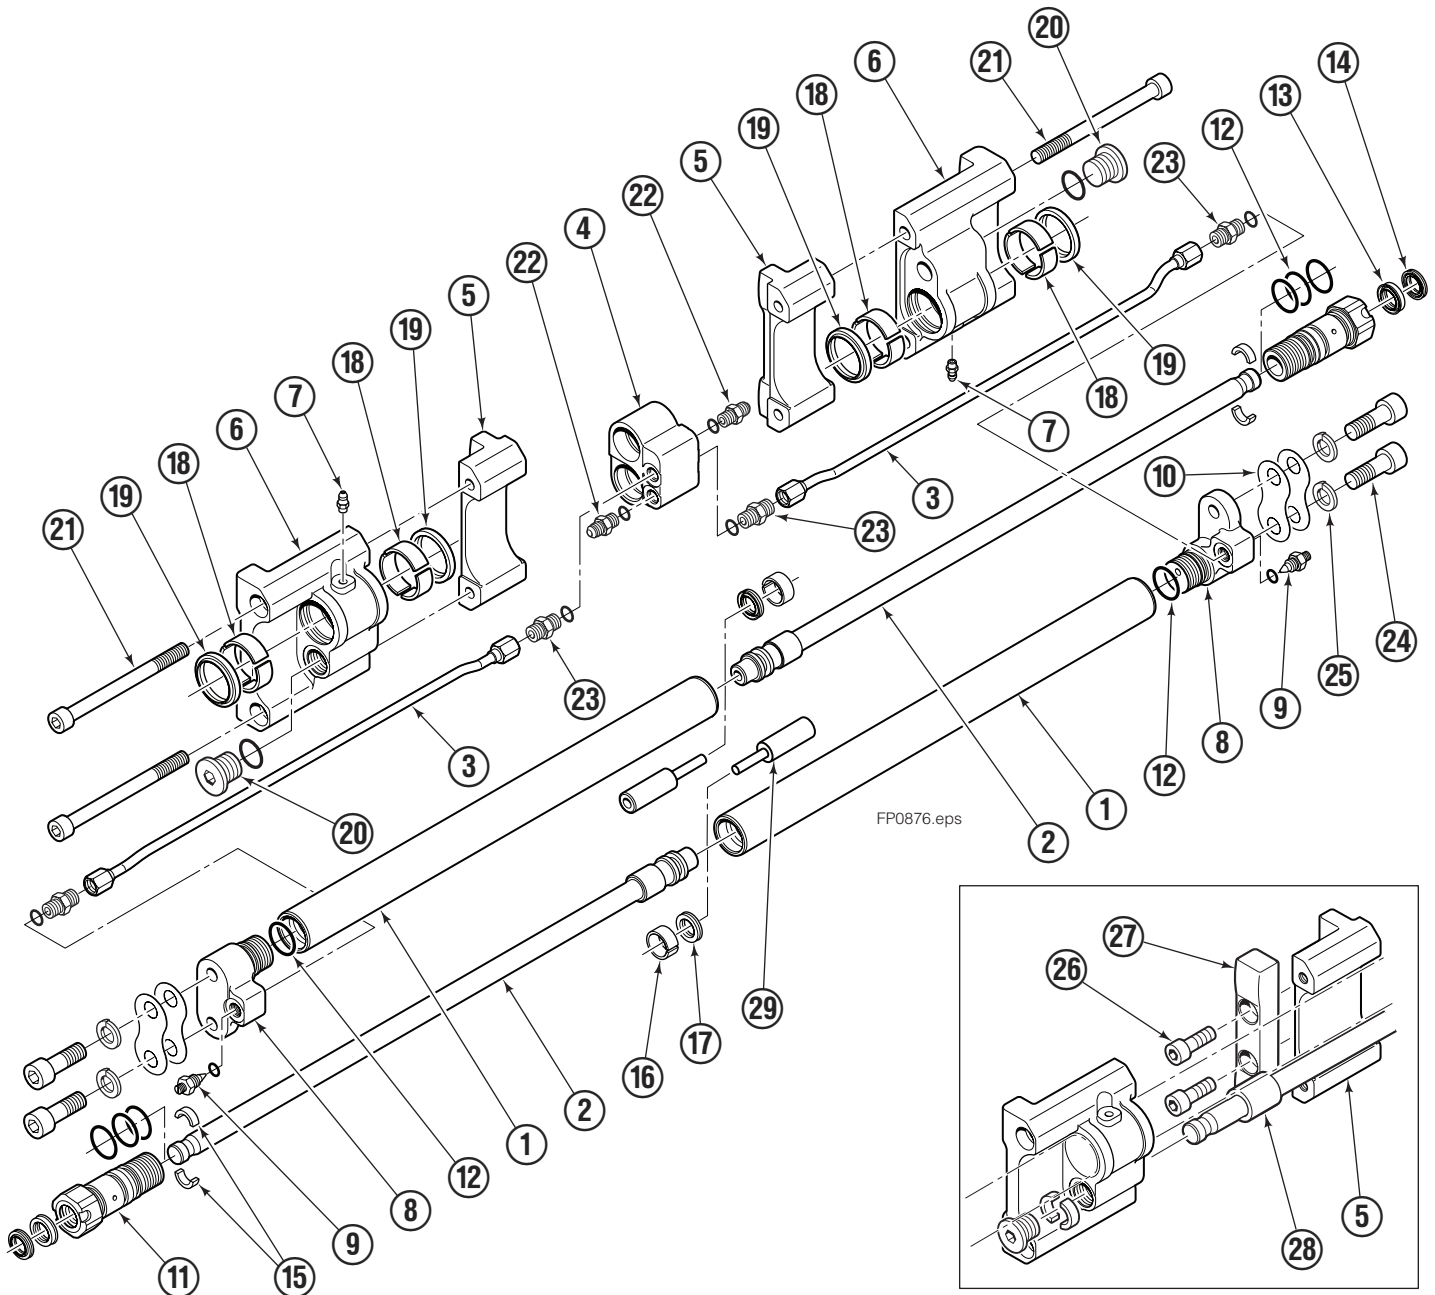

OR

Write: Cascade Corporation, P.O. Box 20187, Portland, OR 97220

Internet: www.cascorp.com

Fork Positioner Assembly

Sticker showing operating pressure, phone numbers for service & parts.

Assembly part number (on LH fork carrier).

Fork Positioner Assembly

Items that vary by width

120K/150K			
ASSEMBLY PART NO.	REF. NO. 1 ★ CYLINDER SHELL QTY 2	REF. NO. 2 ★ CYLINDER ROD QTY 2	REF. NO. 3 TUBE QTY 2
6804624	6084278	6084279	6045496

REF	QTY	PART NO.	DESCRIPTION
		6069312	Common Parts Group
4	1	6059224	Manifold
5	2	6059395	◆ Fork Carrier, Inner, 122/150/180 mm Fork
6	2	6059301	Fork Carrier, Outer
7	2	424115	Grease Fitting
8	2	6059267	Cylinder Head End
9	2	6042658	Restrictor Fitting
10	4	6059383	Shim
11	2	6059219	Cylinder Retainer
12	8	6059580	O-Ring, Retainer OD ✘
13	2	562132	Rod Seal, Retainer ✘
14	2	562131	Rod Wiper, Retainer ✘
15	4	6059382	Half-Ring Keeper
16	2	6059421	Piston Wear Ring ✘
17	2	6059422	Piston Seal ✘
18	4	6059419	Bearing, Composite
19	4	6059584	Wiper
20	2	6059459	Rod Retainer Plug
21	4	6405531	Capscrew, M12 x 160
22	2	6043332	Fitting, M10 to No.4 JIC ●
23	4	6042689	Fitting, M10 to EO-2 Tube
24	4	769577	Capscrew, M16 x 50 ■
25	4	678992	Lockwasher, M16 ■
26	4	767615	◆ Capscrew, M10 x 25
27	2	6059397	◆ Spacer Bar
28	2	—	Rod Spacer
29	2	8100527	Piston Spacer

★ If cylinder shell or rod needs replacing due to bending damage, order complete Fork Positioner Assembly.

◆ Included in Fork Carrier Assembly 6059395.

✘ Included in Cylinder Service Kit 6081752.

● Included in Fitting Group 6045440.

■ Included in Mounting Kit 6059460.

Reference: SK-8919.1

Sideshift Assembly

150K

REF	QTY	PART NO.	DESCRIPTION	REF	QTY	PART NO.	DESCRIPTION
1	2	6079936	Upper Bearing	7	4	768580	◆ Capscrew, M20 x 60
2	1	6802911	Cylinder ▲	8	1	6804640	Frame
3	2	6057162	Lower Bearing	9	2	7916	Roll Pin
4	4	783800	◆ Nut, M20	10	2	607616	■ Fitting, 6-6
5	2	6083157	◆ Lower Hook	11	2	221733	▼ Restrictor Washer
6	4	215419	◆ Washer, M20				