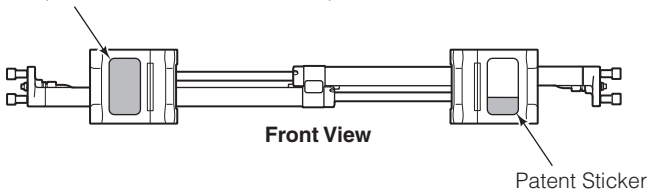

Fork Positioner Assembly

Sticker showing operating pressure, phone numbers for service & parts.