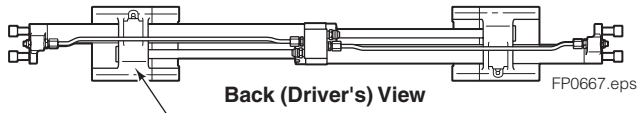

Fork Positioner Assembly

Sticker showing operating pressure, phone numbers for service & parts.