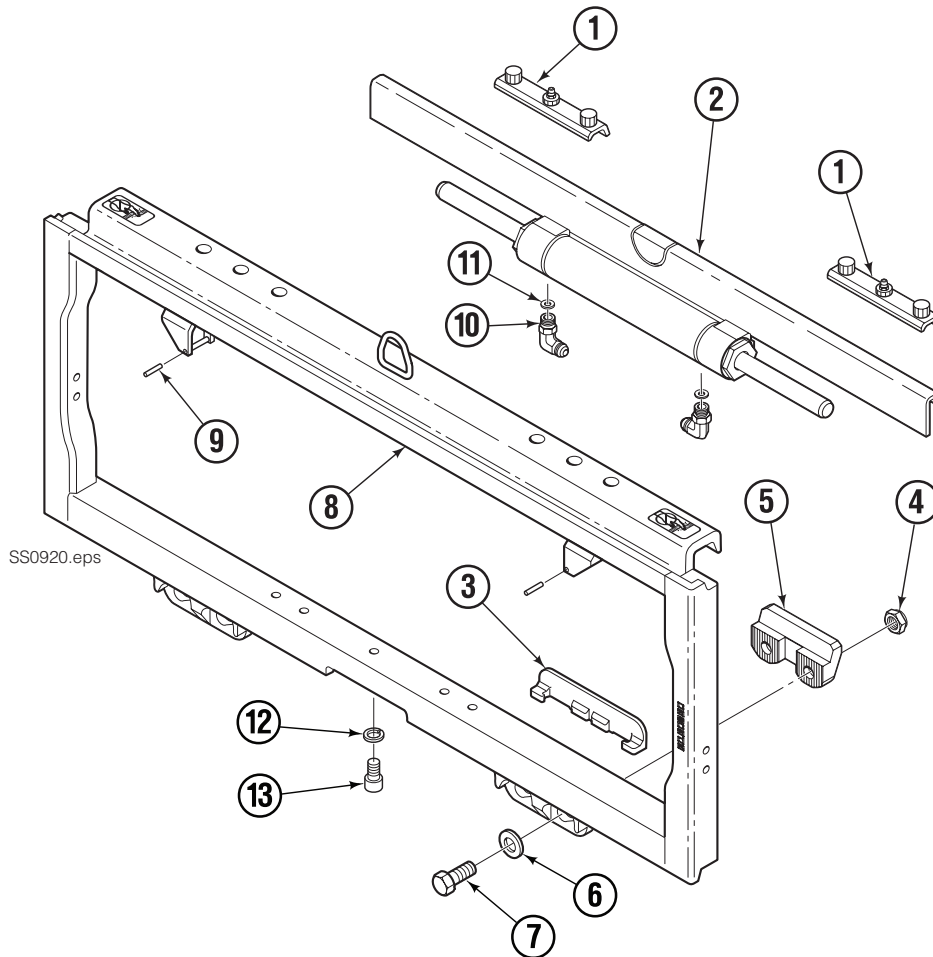

Parts Manual

Model _____ Sideshifter _____

Catalog Number _____ 55F-SSS-A063 R5 _____

cascade®
corporation

For Technical Assistance call: 800-227-2233, Fax: 888-329-8207

To Order Parts call: 888-227-2233, Fax: 888-329-0234

OR

Write: Cascade Corporation, P.O. Box 20187, Portland, OR 97220

Internet: www.cascorp.com

Sideshift Assembly

55F							
REF	QTY	PART NO.	DESCRIPTION	REF	QTY	PART NO.	DESCRIPTION
1	2	228782	Upper Bearing	8	1	6026009	Frame ●
2	1	6025684	Cylinder ▲	9	2	7890	Roll Pin
3	2	6000719	Lower Bearing	10	2	601676	■ Fitting, 6-6
4	4	678990	◆ Nut, M16	11	2	221733	▼ Restrictor Washer
5	2	204186	◆ Lower Hook	12	1	678991	□ Lockwasher, M12
6	4	667225	◆ Washer	13	1	768825	□ Capscrew, M12 x 20
7	4	752903	◆ Capscrew, M16 x 45				

▲ See Cylinder page for parts breakdown.

◆ Included in Lower Hook Group 204182.

■ Included in Fitting Group 204179.

Reference: Common Parts Group 219614,

S-22752 – Type 1.

● If the Frame needs replacing, your best value is to order the complete Sideshift Assembly.

▼ Included in Restrictor Group 221732.

□ Included in Center Capscrew Group 6018265.

Cylinder

55F			
REF	QTY	PART NO.	DESCRIPTION
1	1	6025684	Cylinder Assembly
2	2	562132	● Rod Seal
3	2	415866	● O-Ring, 70 Duro
4	2	562131	● Rod Wiper Seal
5	2	218324	Retainer/Seal Carrier
6	-	■	Rod/Piston Assembly
7	-	■	Cylinder Shell
		219868	Rod Seal Service Kit