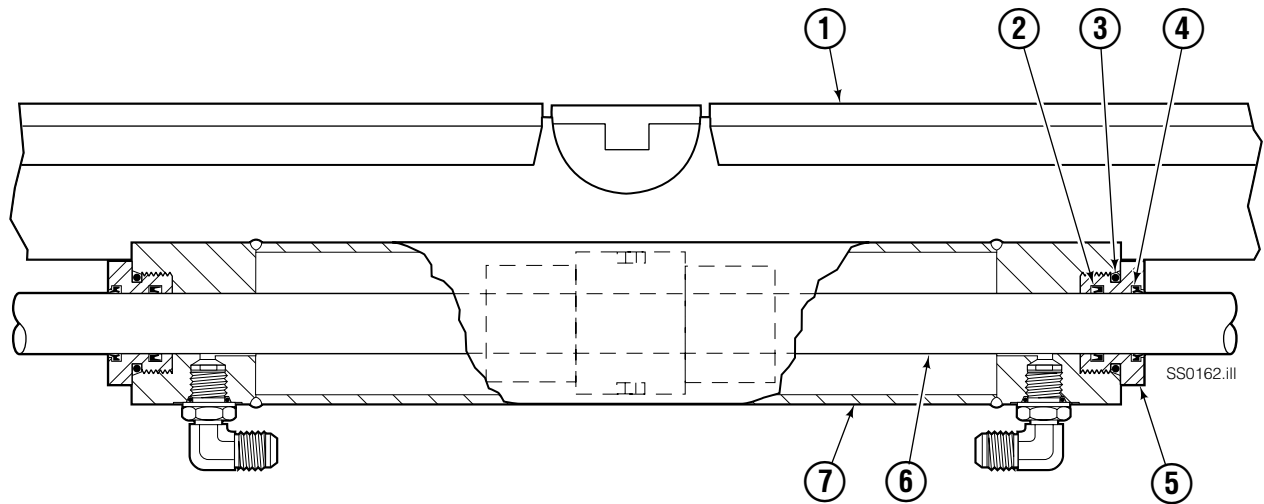

OR

Write: Cascade Corporation, P.O. Box 20187, Portland, OR 97220

Internet: www.cascorp.com

Sideshift Assembly

55F							
REF	QTY	PART NO.	DESCRIPTION	REF	QTY	PART NO.	DESCRIPTION
1	2	228782	Upper Bearing	8	1	6026009	Frame ●
2	1	6025684	Cylinder ▲	9	2	7890	Roll Pin
3	2	6000719	Lower Bearing	10	2	601676	■ Fitting, 6-6
4	4	678990	◆ Nut, M16	11	2	221733	▼ Restrictor Washer
5	2	204186	◆ Lower Hook	12	1	678991	□ Lockwasher, M12
6	4	667225	◆ Washer	13	1	768825	□ Capscrew, M12 x 20
7	4	752903	◆ Capscrew, M16 x 45				

▲ See Cylinder page for parts breakdown.

◆ Included in Lower Hook Group 204182.

■ Included in Fitting Group 204179.

Reference: Common Parts Group 219614,

S-22752 – Type 1.

● If the Frame needs replacing, your best value is to order the complete Sideshift Assembly.

▼ Included in Restrictor Group 221732.

□ Included in Center Capscrew Group 6018265.

Cylinder

55F			
REF	QTY	PART NO.	DESCRIPTION
1	1	6025684	Cylinder Assembly
2	2	562132	● Rod Seal
3	2	415866	● O-Ring, 70 Duro
4	2	562131	● Rod Wiper Seal
5	2	218324	Retainer/Seal Carrier
6	-	■	Rod/Piston Assembly
7	-	■	Cylinder Shell
		219868	Rod Seal Service Kit