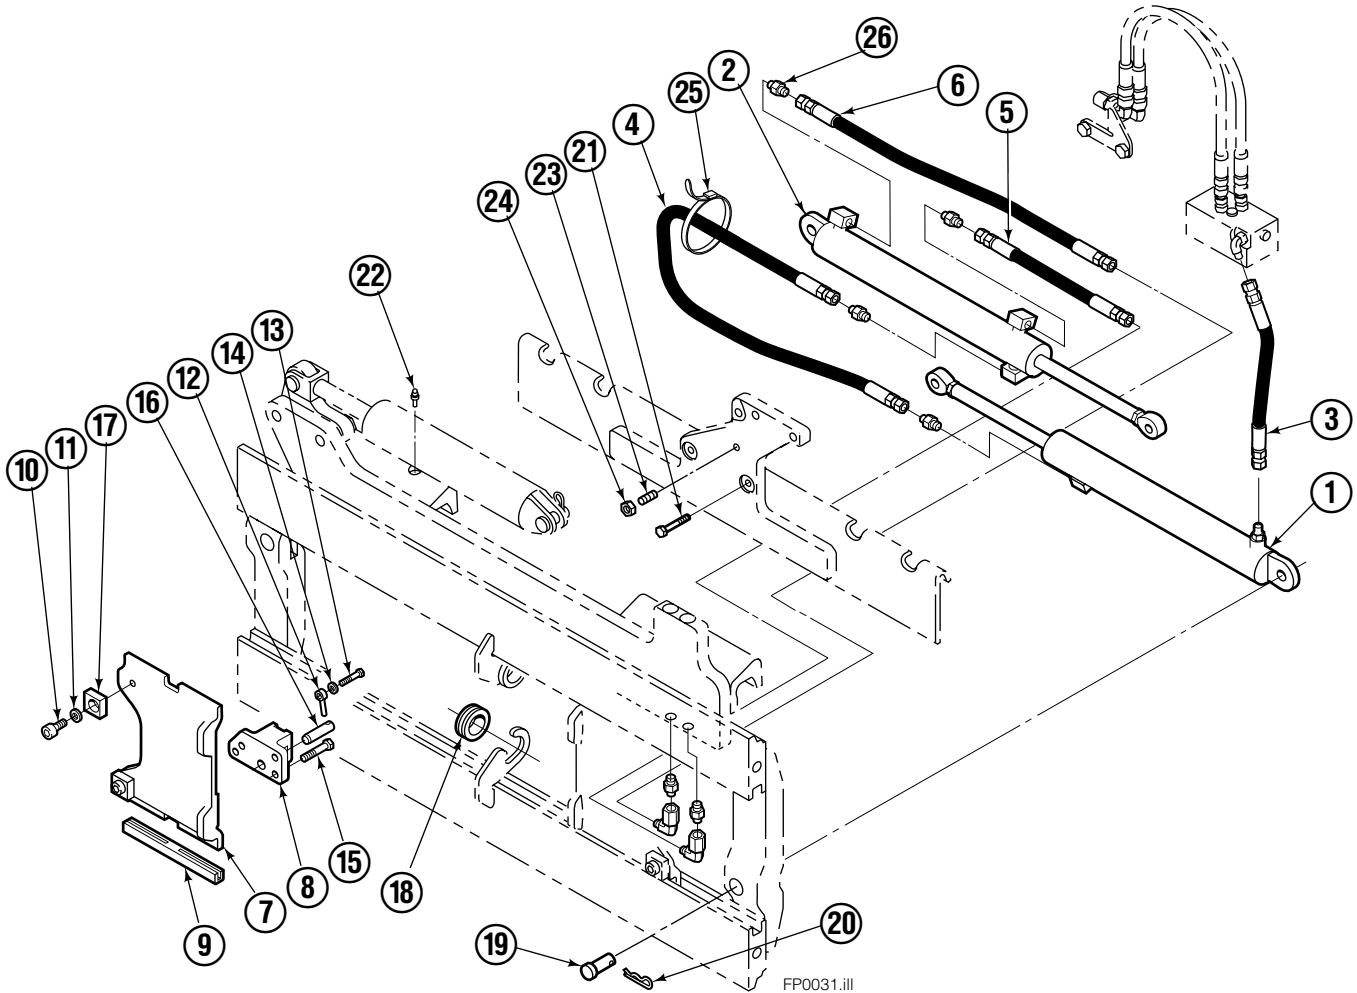

# Mounting Group Non-Sideshifting

Reference:  
BC-101  
SK-5981

55F							
REF	QTY	PART NO.	DESCRIPTION	REF	QTY	PART NO.	DESCRIPTION
	●	207335	Non-Sideshifting Mounting-41" ■	5	4	766154	Capscrew, M16x2,0x40-8.8
1	1	395316	Frame-41" ■	6	4	667225	Washer
2	1	207193	Anchor Bracket-41" ■	7	4	678990	Nut
3	1	206917	Center Bearing-49" only	8	2	207209	Lower Bearing
4	2	204186	Lower Hook	9	2	204187	Upper Bearing

■ Carriage width.  
● Includes items 2 through 9.  
Reference: S-3989, S-3972.

# Hydraulic/Fork Group

Reference:  
BC-101  
SK-5981

55F							
REF	QTY	PART NO.	DESCRIPTION	REF	QTY	PART NO.	DESCRIPTION
	●	207221	Hydraulic Group-41" ■	13	2	763169	Capscrew
	□	206912	Fork Group	14	2	680217	Lockwasher
1	1	583944	Cylinder Assembly L. H. ◆	15	8	206924	Capscrew
2	1	583952	Cylinder Assembly R. H. ▼	16	2	206925	Pin
3	1	207567	Hose	17	4	207552	Block
4	1	207568	Hose	18	2	206916	Grommet
5	1	207565	Hose	19	2	206926	Clevis Pin
6	1	207569	Hose	20	2	207210	Hairpin Cotter
7	2	207208	Fork Carrier	21	2	768551	Capscrew
8	2	206914	Lug	22	2	7403	Grease Fitting
9	4	206915	Bearing	23	1	768753	Setscrew
10	4	206922	Capscrew	24	1	207211	Jam Nut
11	4	678991	Lockwasher	25	1	200008	Cable Tie
12	2	206923	Eyebolt	26	6	617915	Fitting, 4-4