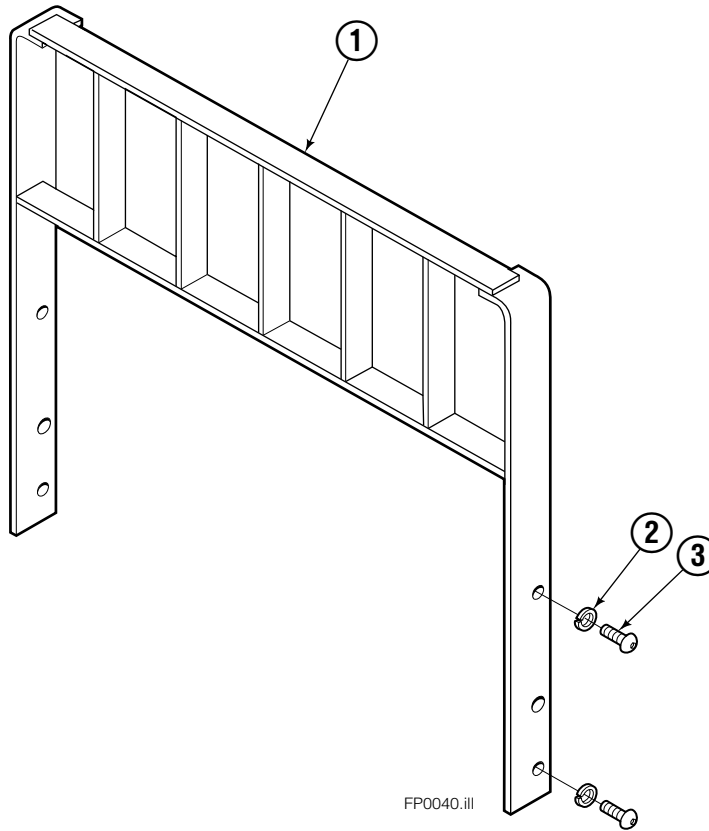

Backrest

55F			
REF	QTY	PART NO.	DESCRIPTION
1	1	207131	Backrest – 41"x48" ■
2	4	684586	Lockwasher
3	4	200173	Capscrew

■ Width x Height.

Reference: S-3979.