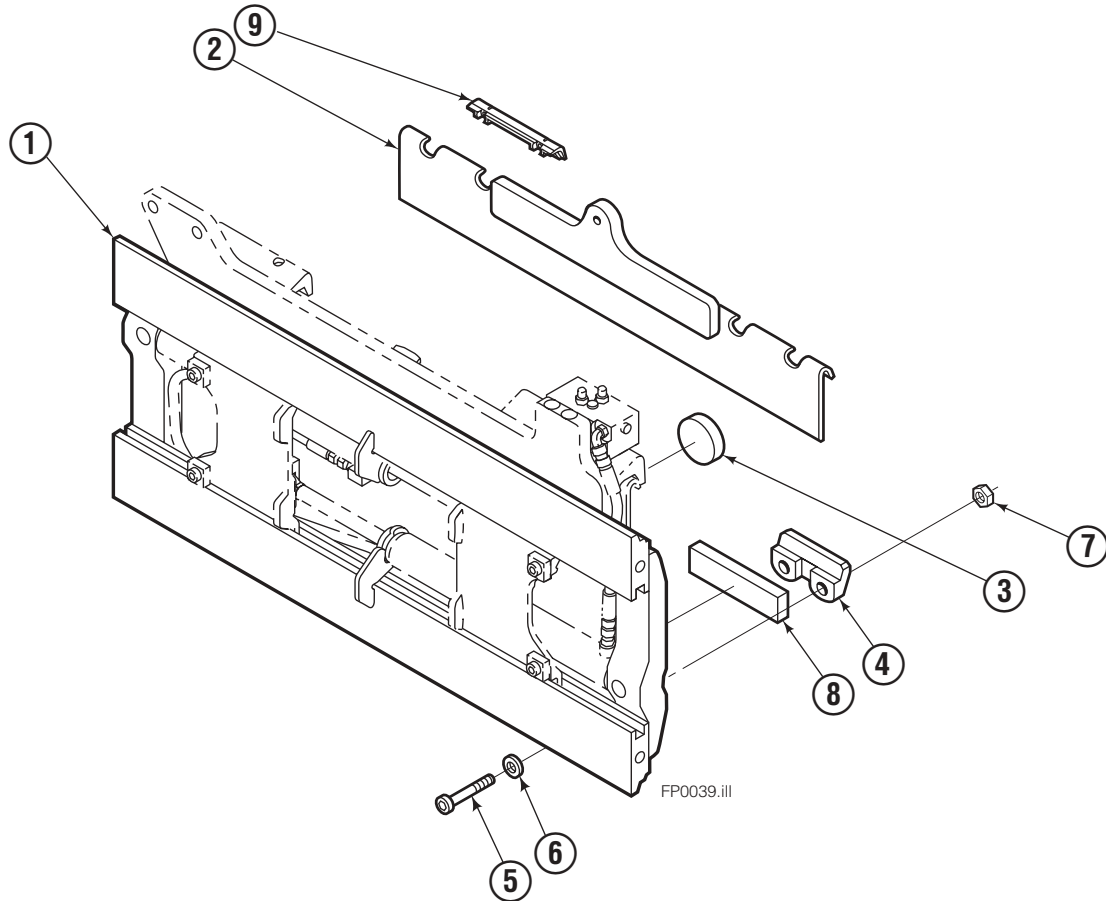

# Mounting Group Non-Sideshifting

Reference:  
BC-101  
SK-5981

55F							
REF	QTY	PART NO.	DESCRIPTION	REF	QTY	PART NO.	DESCRIPTION
	●	207335	Non-Sideshifting Mounting-41" ■	5	4	766154	Capscrew, M16x2,0x40-8.8
1	1	395316	Frame-41" ■	6	4	667225	Washer
2	1	207193	Anchor Bracket-41" ■	7	4	678990	Nut
3	1	206917	Center Bearing-49" only	8	2	207209	Lower Bearing
4	2	204186	Lower Hook	9	2	204187	Upper Bearing