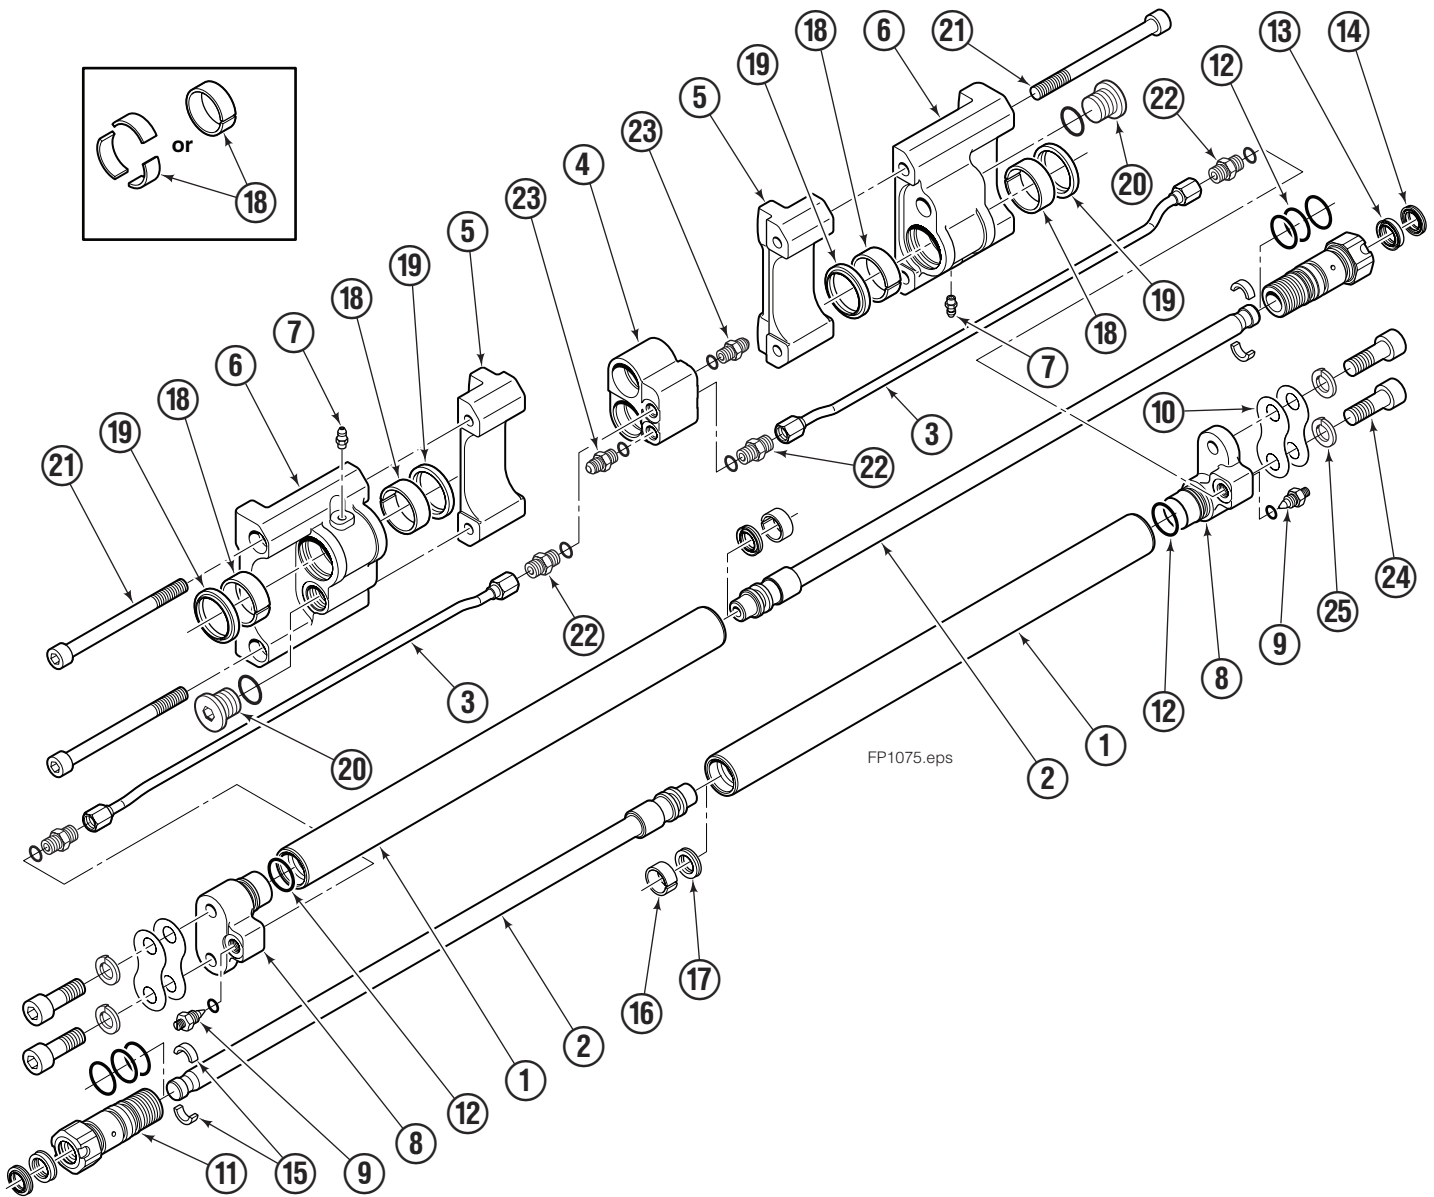

Assembly part number (on LH fork carrier).

Fork Positioner Assembly

55K			
REF	QTY	PART NO.	DESCRIPTION
		6054521	Fork Positioner Assembly
1	2	6054522	Cylinder Shell ▲
2	2	6054523	Cylinder Rod ▲
3	2	6047381	Tube
4	1	6043391	Manifold
5	2	6042443	Fork Carrier, Inner, 80/100 mm Fork
6	2	6042449	Fork Carrier, Outer
7	2	424115	Grease Fitting
8	2	6052709	Cylinder Head End
9	2	6042658	Restrictor Fitting
10	4	6039245	Shim
11	2	6039028	Cylinder Retainer
	2	6055787	Cylinder Retainer w/Seals ◆
12	8	666183	O-Ring, Retainer OD ✘
13	2	6039179	Rod Seal, Retainer ✘
14	2	6039180	Rod Wiper, Retainer ✘
15	4	6042830	Half-Ring Keeper
16	2	6039172	Piston Wear Ring ✘
17	2	6047577	Piston Seal ✘
18	4	6039171	Bearing, Composite ★
	12	6045405	Bearing, Segment, Bronze ✓
19	4	6043341	Shell Wiper ★ ✓
20	2	6043316	Rod Retainer Plug
21	4	768824	Capscrew, M10 x 120
22	4	6042689	Fitting, M10 to 6 mm EO-2
23	2	6043332	Fitting, M10 to No. 4 JIC ●
24	4	769572	Capscrew, M12 x 35 ■
25	4	684660	Lockwasher, M12 ■

▲ If cylinder shell or rod needs replacing due to bending damage, order complete Fork Positioner Assembly.

◆ Includes items 12-14.

✘ Included in Cylinder Service Kit 6055389.

★ Included in Composite Bearing Service Kit 6055390.

✓ Included in Bronze Bearing Service Kit 6055391.

● Included in Fitting Group 6045440.

■ Included in Mounting Kit 6045442.

Reference: Common Parts 6045406, 6045407, SK-8117.