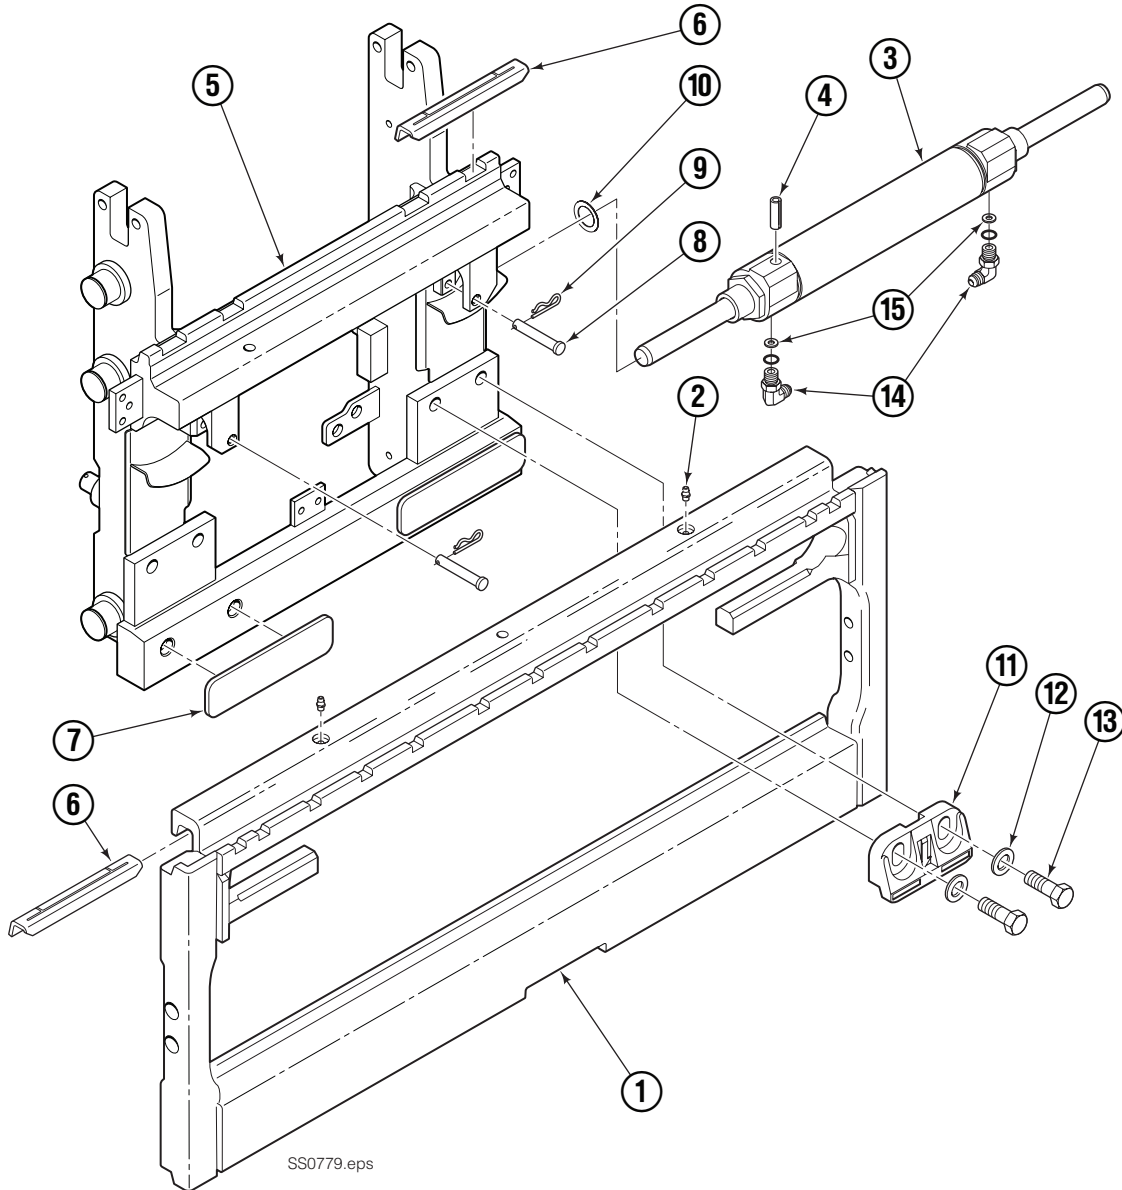

▲ If cylinder shell or rod needs replacing due to bending damage, order complete Fork Positioner Assembly.

◆ Includes items 12-14.

✘ Included in Cylinder Service Kit 6055389.

★ Included in Composite Bearing Service Kit 6055390.

# Integral Sideshifter

| 35K |     |          |                |     |     |          |                      |
|-----|-----|----------|----------------|-----|-----|----------|----------------------|
| REF | QTY | PART NO. | DESCRIPTION    | REF | QTY | PART NO. | DESCRIPTION          |
| 1   | 1   | 6073437  | Outer Frame    | 9   | 2   | 6022929  | Cotter Pin           |
| 2   | 2   | 651853   | Grease Fitting | 10  | 3   | 6016591  | Shim                 |
| 3   | 1   | 6020048  | Cylinder ▲     | 11  | 2   | 8508373  | ● Lower Hook         |
| 4   | 1   | 769050   | Roll Pin       | 12  | 4   | 667225   | ● Washer             |
| 5   | 1   | 6075899  | Inner Carriage | 13  | 4   | 684295   | ● Capscrew, M16 x 35 |
| 6   | 2   | 8508374  | Upper Bearing  | 14  | 2   | 666984   | Fitting, 4-6 ■       |
| 7   | 2   | 8508376  | Lower Bearing  | 15  | 2   | 221733   | Restrictor Washer ◆  |
| 8   | 2   | 6016592  | Clevis Pin     |     |     |          |                      |