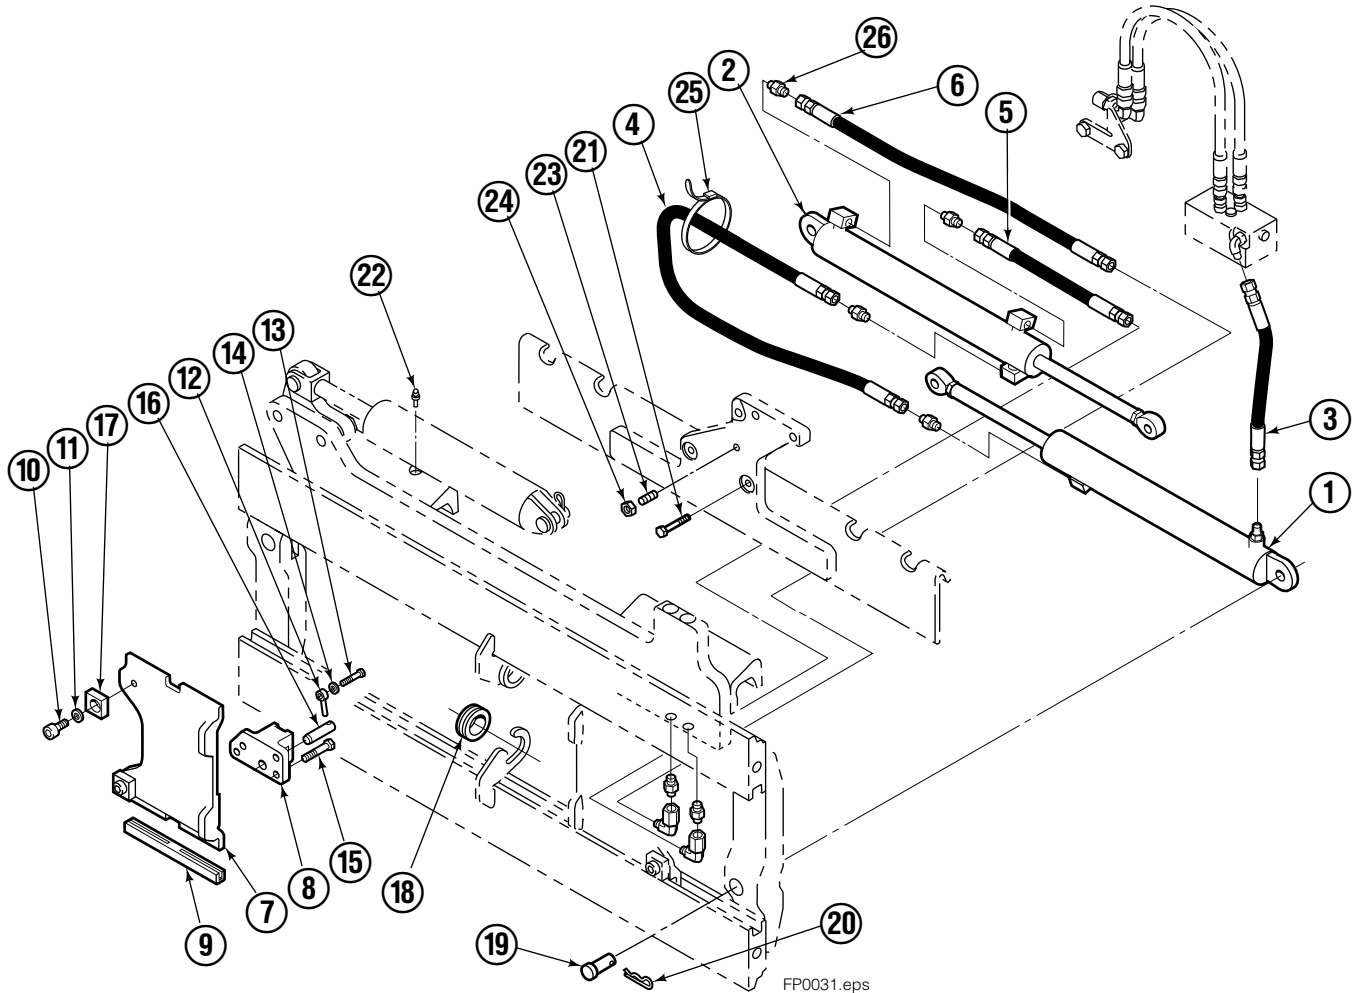

Safety Decals

Part No. 665595
(5) Places

FP0033.eps

Mounting Group Non-Sideshifting

Reference:
BC-101
SK-5981

55F							
REF	QTY	PART NO.	DESCRIPTION	REF	QTY	PART NO.	DESCRIPTION
		207335●	Non-Sideshifting Mounting-41" ■	5	4	766154	Capscrew, M16x2,0x40-8.8
1	1	395316	Frame-41" ■	6	4	667225	Washer
2	1	207193	Anchor Bracket-41" ■	7	4	678990	Nut
3	1	206917	Center Bearing-49" only	8	2	207209	Lower Bearing
4	2	204186	Lower Hook	9	2	204187	Upper Bearing

■ Carriage width.
● Includes items 2 through 9.
Reference: S-3989, S-3972

Hydraulic/Fork Group

Reference:
BC-101
SK-5981

55F							
REF	QTY	PART NO.	DESCRIPTION	REF	QTY	PART NO.	DESCRIPTION
		●207221	Hydraulic Group-41" ■	13	2	763169	Capscrew
		□206912	Fork Group	14	2	680217	Lockwasher
◆1	1	583944	Cylinder Assembly L. H. 41" ■	15	8	206924	Capscrew
▼2	1	583952	Cylinder Assembly R. H. 41" ■	16	2	206925	Pin
3	1	207567	Hose-41" ■	17	4	207552	Block
4	1	207568	Hose-41" ■	18	2	206916	Grommet
5	1	207565	Hose	19	2	206926	Clevis Pin
6	1	207569	Hose-41" ■	20	2	207210	Hairpin Cotter
7	2	207208	Fork Carrier	21	2	768551	Capscrew
8	2	206914	Lug	22	2	7403	Grease Fitting
9	4	206915	Bearing	23	1	768753	Setscrew
10	4	206922	Capscrew	24	1	207211	Jam Nut
11	4	678991	Lockwasher	25	1	200008	Cable Tie
12	2	206923	Eyebolt	26	6	617915	Fitting, 4-4

55F			
REF	QTY	PART NO.	DESCRIPTION
		583944	Cylinder Assembly – 41" ■
1	1	564169	Shell – 41" ■
2	1	564185	Rod – 41" ■
3	1	685664	Retainer
4	1	685665	Piston
5	1	564193	● Rod End
6	1	5718	● Nut
7	1	636850	● Rod Wiper
8	1	646540	● Rod Seal
9	1	2718	● O-Ring
10	1	615122	● Back-up Ring
11	1	2710	● O-Ring
12	1	663728	● Piston Seal
13	1	563462	Piston Nut
14	1	563916	Retaining Ring
15	1	3137	Snap Ring
		684827	Service Kit