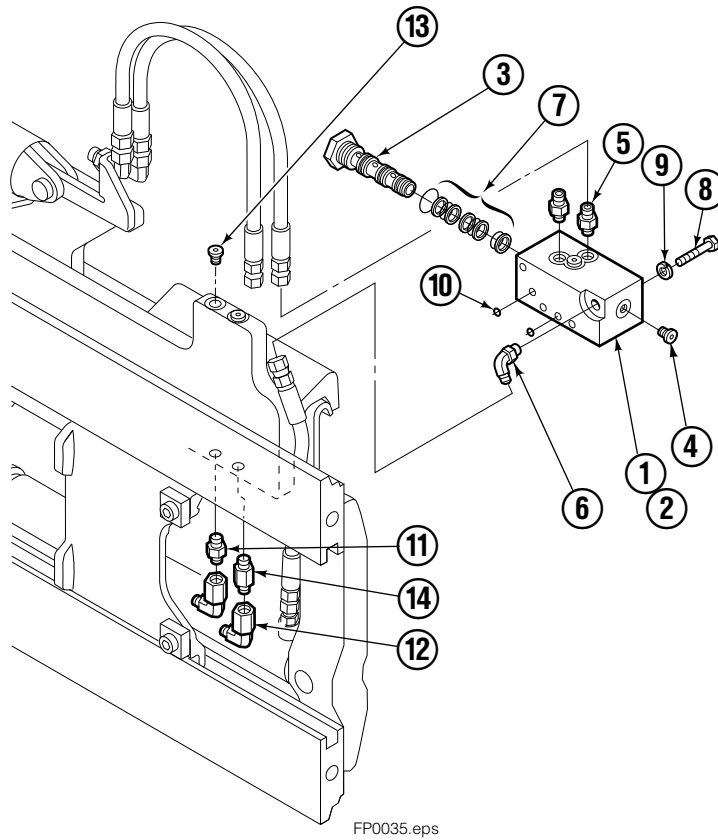

55F			
REF	QTY	PART NO.	DESCRIPTION
		583944	Cylinder Assembly – 41" ■
1	1	564169	Shell – 41" ■
2	1	564185	Rod – 41" ■
3	1	685664	Retainer
4	1	685665	Piston
5	1	564193	● Rod End
6	1	5718	● Nut
7	1	636850	● Rod Wiper
8	1	646540	● Rod Seal
9	1	2718	● O-Ring
10	1	615122	● Back-up Ring
11	1	2710	● O-Ring
12	1	663728	● Piston Seal
13	1	563462	Piston Nut
14	1	563916	Retaining Ring
15	1	3137	Snap Ring
		684827	Service Kit

■ Carriage width.

● Included in Service Kit 684827.

Reference: 2-6140, 2-6141.

Right Hand Cylinder

FP0028.iii

55F			
REF	QTY	PART NO.	DESCRIPTION
		583952	Cylinder Assembly – 41" ■
1	1	564177	Shell – 41" ■
2	1	564185	Rod – 41" ■
3	1	685664	Retainer
4	1	685665	Piston
5	1	564193	● Rod End
6	1	5718	● Nut
7	1	636850	● Rod Wiper
8	1	646540	● Rod Seal
9	1	2718	● O-Ring
10	1	615122	● Back-up Ring
11	1	2710	● O-Ring
12	1	663728	● Piston Seal
13	1	563462	Piston Nut
14	1	563916	Retaining Ring
15	1	3137	Snap Ring
		684827	Service Kit

■ Carriage width.

● Included in Service Kit 684827.

Reference: S-6138, S-6139.

Flow Divider Group

55F			
REF	QTY	PART NO.	DESCRIPTION
		206921	Flow Divider Group
1	1	■ 206919	Valve
2	1	206918	Valve Body
3	1	207301	Cartridge-Combiner
4	2	663694	Fitting, 3
5	2	617915	Fitting, 4-4
6	1	617917	Fitting, 4-4
7	1	679992	Service Kit
8	3	685105	Capscrew
9	3	678993	Lockwasher
10	2	207300	O-Ring
11	6	617915	Fitting, 4-4
12	2	617641	Fitting, 4-4
13	2	609234	Fitting, 4-4
14	1	617916	Fitting, 4-4

■ Includes items 1 through 7.

Backrest

55F			
REF	QTY	PART NO.	DESCRIPTION
1	1	207131	Backrest-41"x48"■
2	4	684586	Lockwasher
3	4	200173	Capscrew

■ Width by Height.
Ref: 3S-3979.

Do you have questions you need answered right now? Call your nearest Cascade Parts Department.