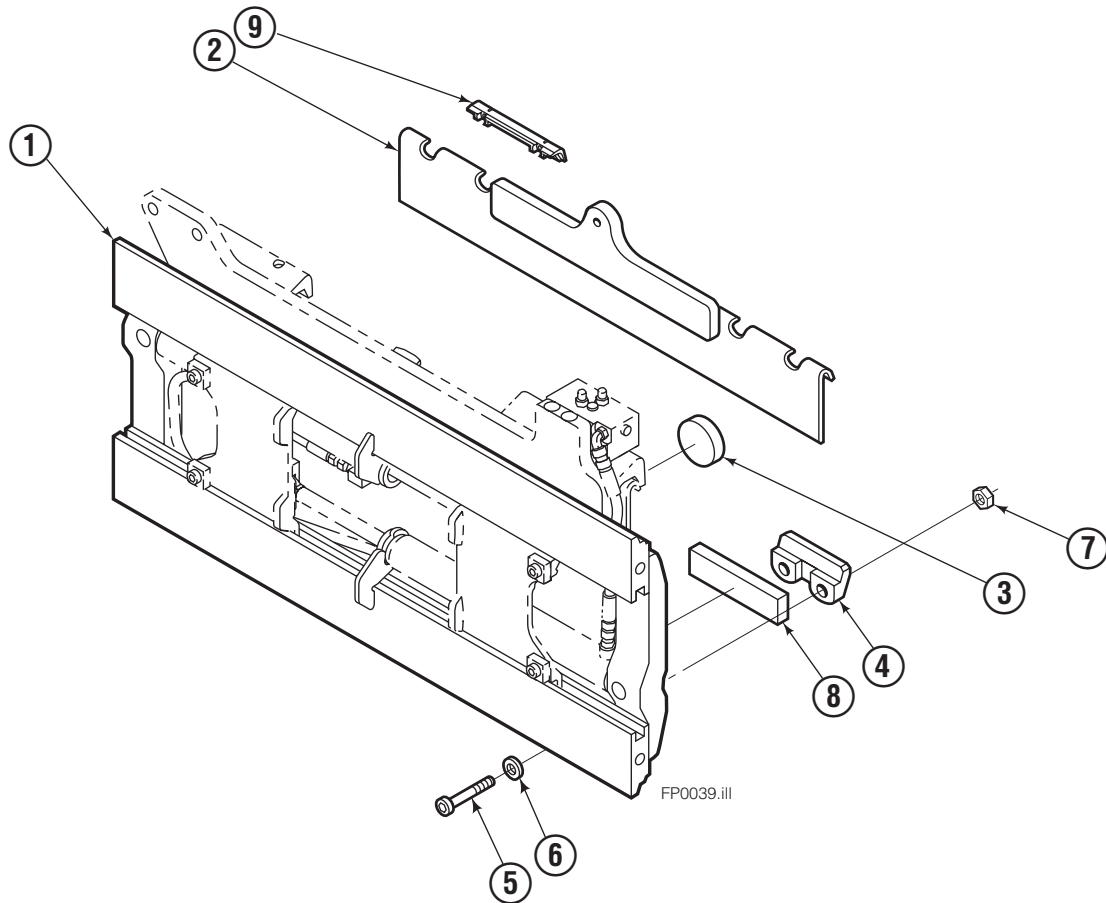

Safety Decals

Part No. 665595
(5) Places

FP0033.eps

Mounting Group Non-Sideshifting

Reference:
BC-101
SK-5981

55F							
REF	QTY	PART NO.	DESCRIPTION	REF	QTY	PART NO.	DESCRIPTION
		207335●	Non-Sideshifting Mounting-41" ■	5	4	766154	Capscrew, M16x2,0x40-8.8
1	1	395316	Frame-41" ■	6	4	667225	Washer
2	1	207193	Anchor Bracket-41" ■	7	4	678990	Nut
3	1	206917	Center Bearing-49" only	8	2	207209	Lower Bearing
4	2	204186	Lower Hook	9	2	204187	Upper Bearing

■ Carriage width.
● Includes items 2 through 9.
Reference: S-3989, S-3972

Hydraulic/Fork Group

Reference:
BC-101
SK-5981

55F							
REF	QTY	PART NO.	DESCRIPTION	REF	QTY	PART NO.	DESCRIPTION
		●207221	Hydraulic Group-41" ■	13	2	763169	Capscrew
		□206912	Fork Group	14	2	680217	Lockwasher
◆1	1	583944	Cylinder Assembly L. H. 41" ■	15	8	206924	Capscrew
▼2	1	583952	Cylinder Assembly R. H. 41" ■	16	2	206925	Pin
3	1	207567	Hose-41" ■	17	4	207552	Block
4	1	207568	Hose-41" ■	18	2	206916	Grommet
5	1	207565	Hose	19	2	206926	Clevis Pin
6	1	207569	Hose-41" ■	20	2	207210	Hairpin Cotter
7	2	207208	Fork Carrier	21	2	768551	Capscrew
8	2	206914	Lug	22	2	7403	Grease Fitting
9	4	206915	Bearing	23	1	768753	Setscrew
10	4	206922	Capscrew	24	1	207211	Jam Nut
11	4	678991	Lockwasher	25	1	200008	Cable Tie
12	2	206923	Eyebolt	26	6	617915	Fitting, 4-4