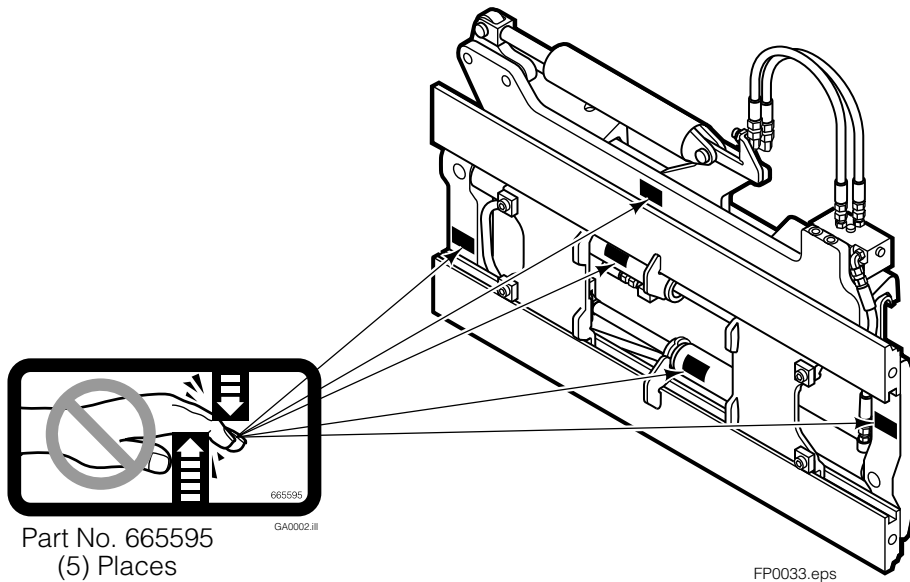

Safety Decals

Part No. 665595
(5) Places

FP0033.eps

Mounting Group Non-Sideshifting

Reference:
BC-101
SK-5981

55F							
REF	QTY	PART NO.	DESCRIPTION	REF	QTY	PART NO.	DESCRIPTION
		207335●	Non-Sideshifting Mounting-41" ■	5	4	766154	Capscrew, M16x2,0x40-8.8
1	1	395316	Frame-41" ■	6	4	667225	Washer
2	1	207193	Anchor Bracket-41" ■	7	4	678990	Nut
3	1	206917	Center Bearing-49" only	8	2	207209	Lower Bearing
4	2	204186	Lower Hook	9	2	204187	Upper Bearing

■ Carriage width.
● Includes items 2 through 9.
Reference: S-3989, S-3972

Hydraulic/Fork Group

Reference:
BC-101
SK-5981

55F							
REF	QTY	PART NO.	DESCRIPTION	REF	QTY	PART NO.	DESCRIPTION
		●207221	Hydraulic Group-41" ■	13	2	763169	Capscrew
		□206912	Fork Group	14	2	680217	Lockwasher
◆1	1	583944	Cylinder Assembly L. H. 41" ■	15	8	206924	Capscrew
▼2	1	583952	Cylinder Assembly R. H. 41" ■	16	2	206925	Pin
3	1	207567	Hose-41" ■	17	4	207552	Block
4	1	207568	Hose-41" ■	18	2	206916	Grommet
5	1	207565	Hose	19	2	206926	Clevis Pin
6	1	207569	Hose-41" ■	20	2	207210	Hairpin Cotter
7	2	207208	Fork Carrier	21	2	768551	Capscrew
8	2	206914	Lug	22	2	7403	Grease Fitting
9	4	206915	Bearing	23	1	768753	Setscrew
10	4	206922	Capscrew	24	1	207211	Jam Nut
11	4	678991	Lockwasher	25	1	200008	Cable Tie
12	2	206923	Eyebolt	26	6	617915	Fitting, 4-4