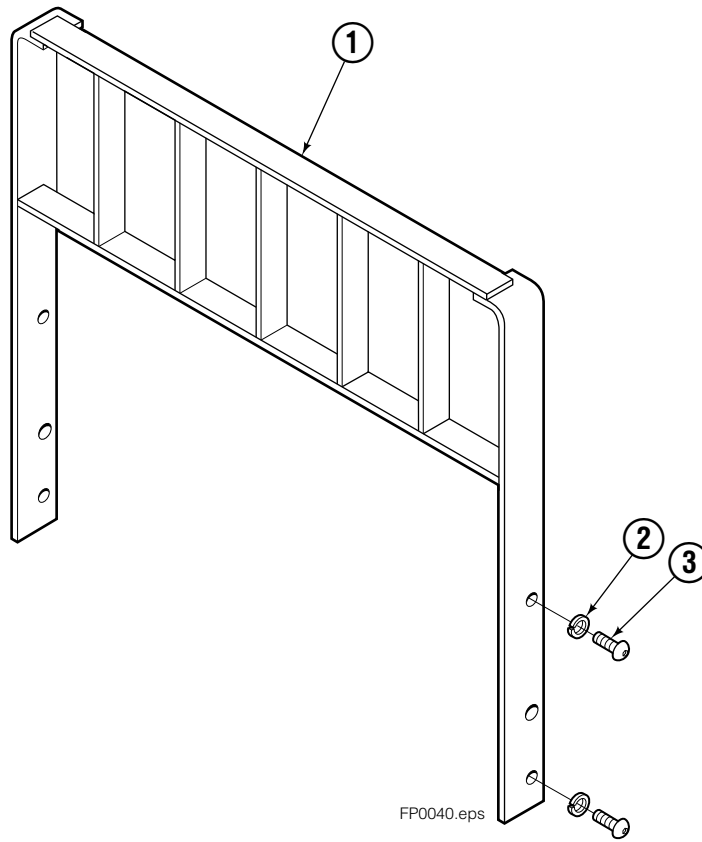

■ Carriage width.

● Included in Service Kit 684827.

Reference: S-6138, S-6139.

Flow Divider Group

55F			
REF	QTY	PART NO.	DESCRIPTION
		206921	Flow Divider Group
1	1	■ 206919	Valve
2	1	206918	Valve Body
3	1	207301	Cartridge-Combiner
4	2	663694	Fitting, 3
5	2	617915	Fitting, 4-4
6	1	617917	Fitting, 4-4
7	1	679992	Service Kit
8	3	685105	Capscrew
9	3	678993	Lockwasher
10	2	207300	O-Ring
11	6	617915	Fitting, 4-4
12	2	617641	Fitting, 4-4
13	2	609234	Fitting, 4-4
14	1	617916	Fitting, 4-4

■ Includes items 1 through 7.

Backrest

55F			
REF	QTY	PART NO.	DESCRIPTION
1	1	207131	Backrest-41"x48"■
2	4	684586	Lockwasher
3	4	200173	Capscrew

■ Width by Height.
Ref: 3S-3979.

Do you have questions you need answered right now? Call your nearest Cascade Parts Department.