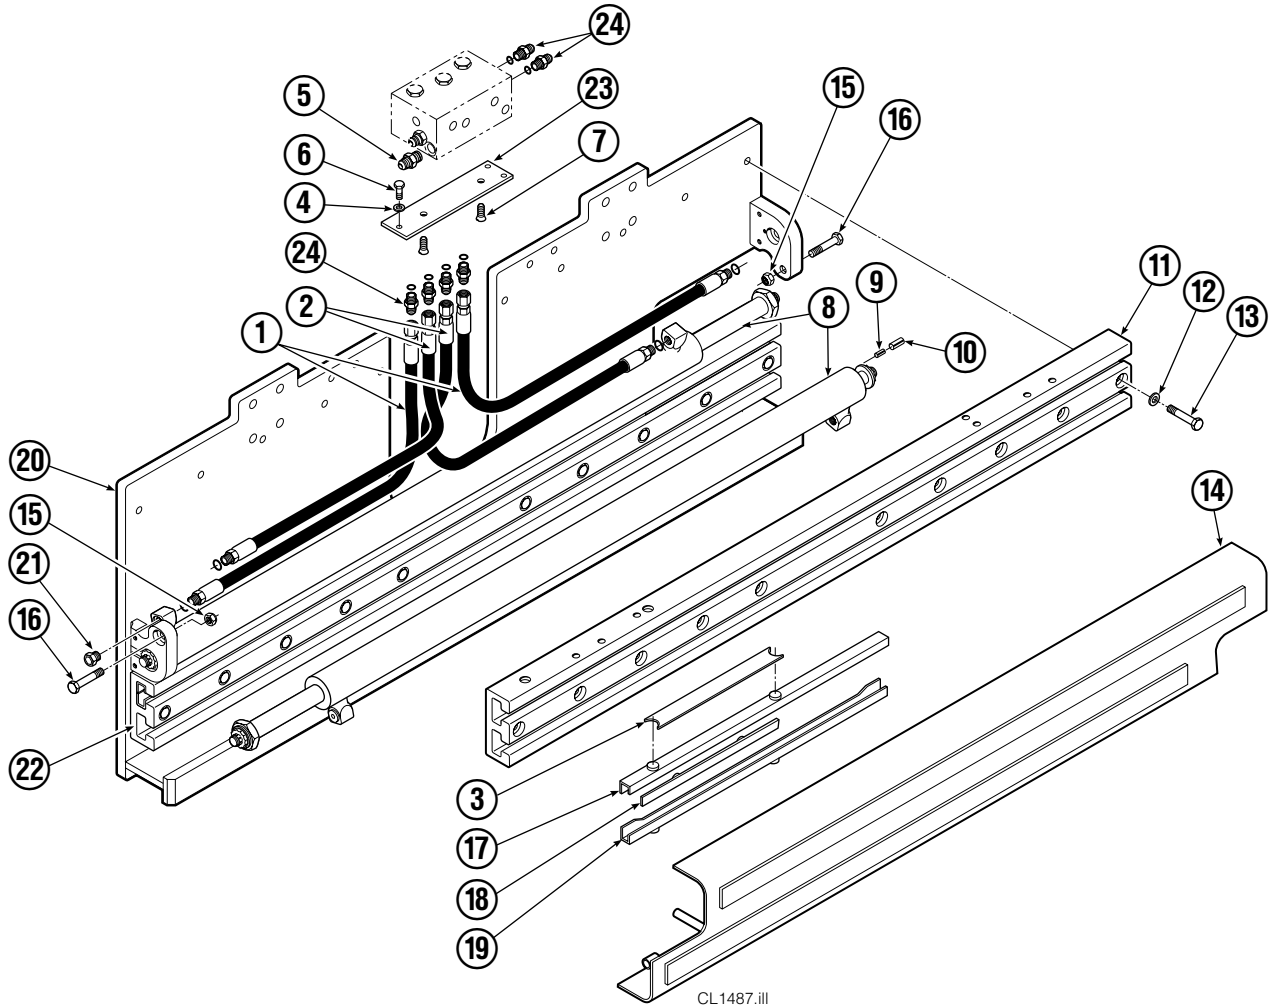

Internet: www.cascorp.com

Safety Decals

REF	QTY	PART NO.	DESCRIPTION
1	1	679150	No Step Decal
2	2	665595	No Hand Hold Decal
3	1	679059	Quick Change Hook Decal

Publications

PART NO.	DESCRIPTION
670487	Service Manual
670834	Operators Guide
670488	Installation Instructions
680664	Servicing Cascade Cylinders-VHS
679929	Tool Catalog
673964	Literature Index Order Form

Base Unit Group

CL1487.ill

25D

REF	QTY	PART NO.	DESCRIPTION	REF	QTY	PART NO.	DESCRIPTION
1	2	201255	Hose, 35.00 in.	13	8	684659	Capscrew, M12x75
2	2	688700	Hose, 26.60 in.	14	1	323326	Bumper
3	1	675326	Shim Kit ■	15	2	773842	Nut, M12
4	2	209021	Washer, M10	16	2	768414	Capscrew, M12x65
5	1	601377	Fitting, 8-8	17	4	208857	Bearing
6	2	684594	Capscrew, M10x20	18	4	667663	Bearing
7	2	766646	Capscrew, M10x20	19	4	208858	Bearing
8	2	323338	Cylinder ▲	20	1	6000748	Mounting Plate
9	2	768953	Roll Pin - Inner	21	2	602580	Fitting, 8
10	2	769009	Roll Pin - Outer	22	1	3014787	Frame - Lower
11	1	3014786	Frame - Upper	23	1	669957	Plate
12	8	667910	Washer	24	6	611288	Fitting, 6-8

■ Includes two .015 Shims, and eight .020 Shims.

▲ See Cylinder page for parts breakdown.

Reference: Base Unit 3014788.

Cylinder

35D			
REF	QTY	PART NO.	DESCRIPTION
		323338	Cylinder Assembly
1	2	6510	Cotter Pin ■
2	2	667624	Nut Retainer ■
3	2	667625	Nut ■
4	1	323337	Shell
5	1	602580	Fitting
6	1	558400	Piston
7	1	2716	O-Ring ▲
8	1	662454	Seal ▲
9	1	667626	Washer
10	1	2787	O-Ring ▲
11	1	615130	Back-Up Ring ▲
12	1	667917	Retainer
13	1	662448	Seal ▲
14	1	638243	Nylon Ring ▲
15	1	636853	Wiper ▲
16	1	668031	Nut
17	1	323336	Rod
18	1	—	Spacer
19	1	671049	Seal Loader, Piston ▲
20	1	671052	Seal Loader, Retainer ▲
		667995	Service Kit