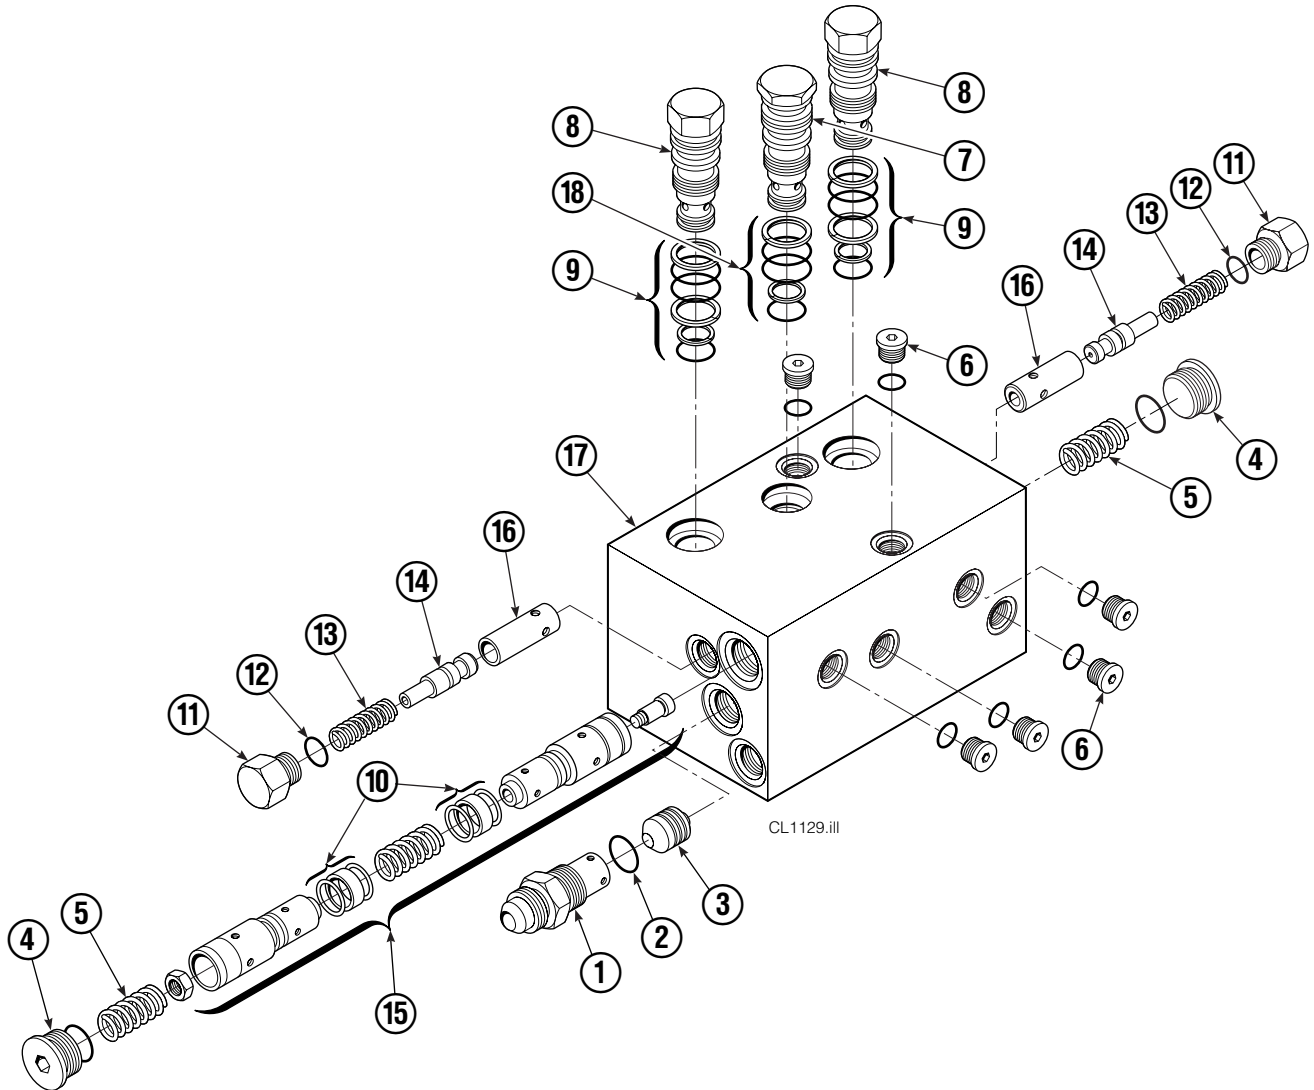

Base Unit Group

CL1487.ill

25D

REF	QTY	PART NO.	DESCRIPTION	REF	QTY	PART NO.	DESCRIPTION
1	2	201255	Hose, 35.00 in.	13	8	684659	Capscrew, M12x75
2	2	688700	Hose, 26.60 in.	14	1	323326	Bumper
3	1	675326	Shim Kit ■	15	2	773842	Nut, M12
4	2	209021	Washer, M10	16	2	768414	Capscrew, M12x65
5	1	601377	Fitting, 8-8	17	4	208857	Bearing
6	2	684594	Capscrew, M10x20	18	4	667663	Bearing
7	2	766646	Capscrew, M10x20	19	4	208858	Bearing
8	2	323338	Cylinder ▲	20	1	6000748	Mounting Plate
9	2	768953	Roll Pin - Inner	21	2	602580	Fitting, 8
10	2	769009	Roll Pin - Outer	22	1	3014787	Frame - Lower
11	1	3014786	Frame - Upper	23	1	669957	Plate
12	8	667910	Washer	24	6	611288	Fitting, 6-8

■ Includes two .015 Shims, and eight .020 Shims.

▲ See Cylinder page for parts breakdown.

Reference: Base Unit 3014788.

Cylinder

35D			
REF	QTY	PART NO.	DESCRIPTION
		323338	Cylinder Assembly
1	2	6510	Cotter Pin ■
2	2	667624	Nut Retainer ■
3	2	667625	Nut ■
4	1	323337	Shell
5	1	602580	Fitting
6	1	558400	Piston
7	1	2716	O-Ring ▲
8	1	662454	Seal ▲
9	1	667626	Washer
10	1	2787	O-Ring ▲
11	1	615130	Back-Up Ring ▲
12	1	667917	Retainer
13	1	662448	Seal ▲
14	1	638243	Nylon Ring ▲
15	1	636853	Wiper ▲
16	1	668031	Nut
17	1	323336	Rod
18	1	—	Spacer
19	1	671049	Seal Loader, Piston ▲
20	1	671052	Seal Loader, Retainer ▲
		667995	Service Kit

▲ Included in Service Kit 667995.

■ Included in Nut Service Kit 668926.

Reference: S-7662.

Check Valve

REF	QTY	PART NO.	DESCRIPTION	REF	QTY	PART NO.	DESCRIPTION
		669762	Check Valve – Flow Divider	10	1	679846	Low Flow Spool Kit
1	1	667490	Special Fitting	11	2	667494	Fitting
		2841	O-Ring ●	12	2	2840	O-Ring ●
3	1	667471	Spool	13	2	673098	Spring
4	2	609453	Fitting, 10	14	2	667492	Poppet
5	2	667487	Spring	15	1	673089	Spool Assembly
6	6	604510	Fitting, 6	16	2	667491	Sleeve
7	1	678270	Check Valve – VPO	17	1	669763	Valve Body
8	2	659058	Check Valve – PO	18	1	661347	Service Kit ●
9	2	667516	Service Kit ●			667513	Service Kit