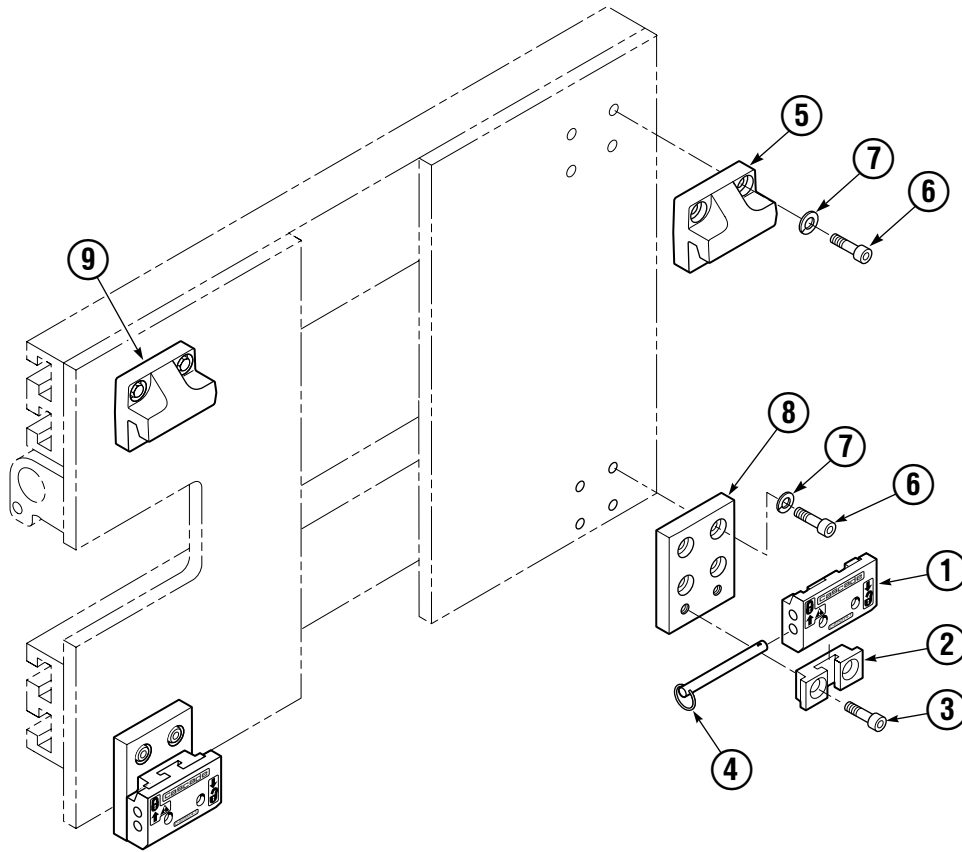

Mounting Group

CL0644.III

Class III			
REF	QTY	PART NO.	DESCRIPTION
		3011057	Mounting Group
		3011058	Lower Hook Group ▲
1	2	675957	Lower Hook
2	2	675958	Guide
3	4	685262	Capscrew
4	2	678832	Pin
5	1	650050	Upper Hook – RH
6	16	769573	Capscrew
7	16	678992	Lockwasher
8	2	3011053	Adapter Plate
9	1	666017	Upper Hook – LH

▲ Includes items 1 – 4.