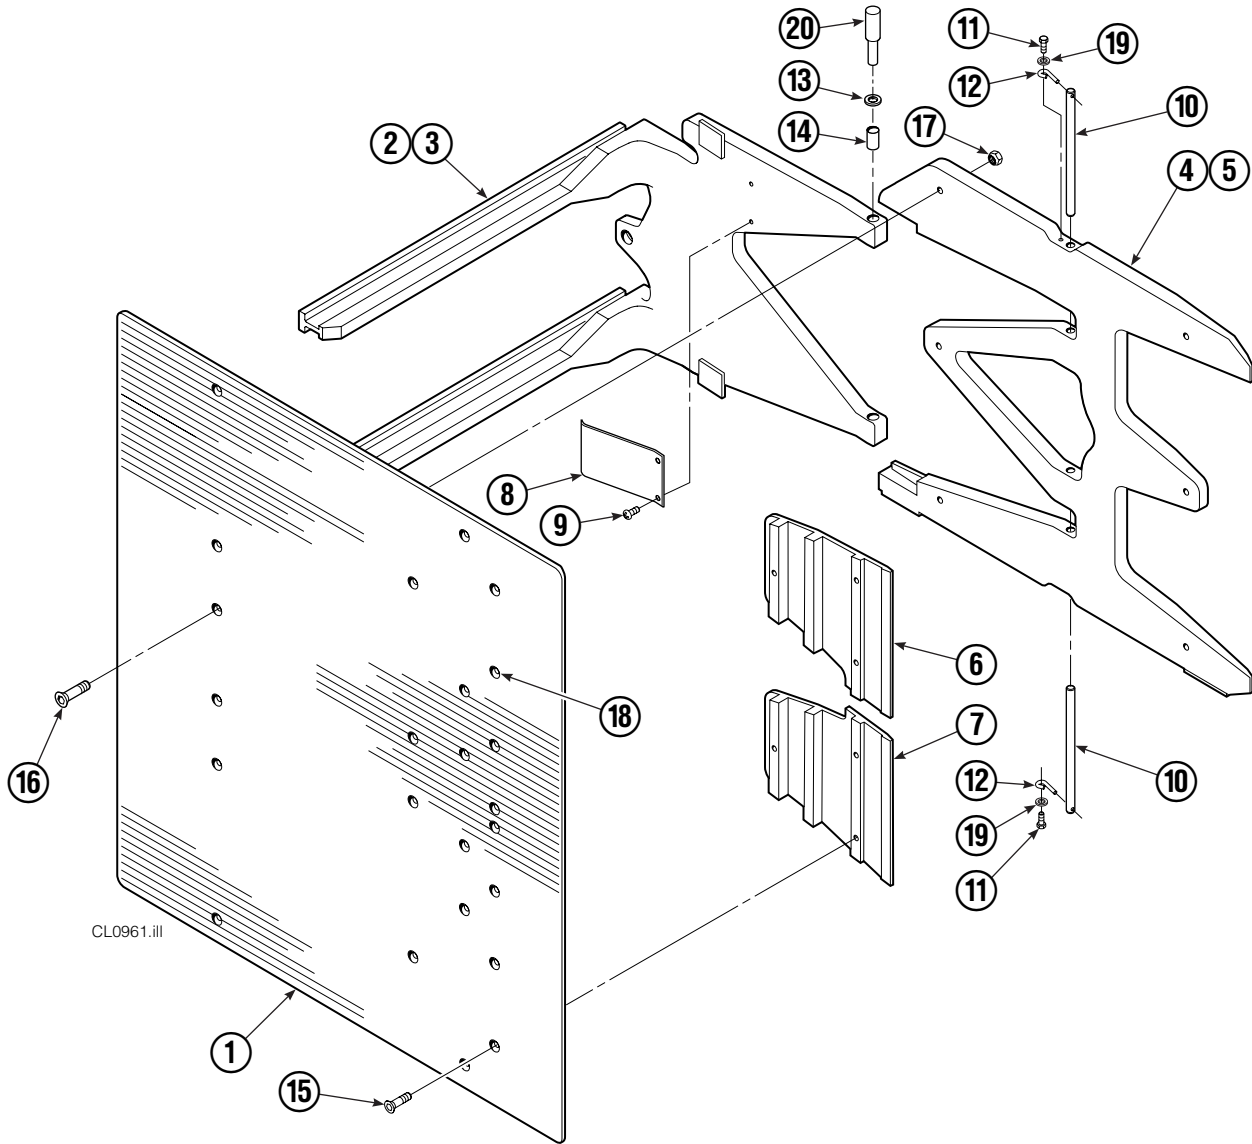

Arms and Pads

25D							
REF	QTY	PART NO.	DESCRIPTION	REF	QTY	PART NO.	DESCRIPTION
1	2	222716	Contact Pad – 48x60 in.	10	4	210161	Pin
2	1	220959	Arm – LH	11	4	787372	Capscrew, M8 x 20
3	1	221088	Arm – RH	12	4	682999	Eye Pin
4	1	210403	Stabilizer – LH	13	8	675620	Washer, M10
5	1	210406	Stabilizer – RH	14	8	200590	Bushing
6	2	210180	Filler Block – LH Upper/RH Lower	15	12	766646	Capscrew, M10 x 20
7	2	210179	Filler Block – RH Lower/RH Upper	16	12	768706	Capscrew, M12 x 35
8	2	210154	Spring	17	12	773842	Nut, M12
9	4	203405	Capscrew, M10 x 16	18	▲	676841	Contact Pad Repair Kit
10	4	210161	Pin	19	4	787398	Washer, M8
11	4	787372	Capscrew, M8 x 20	20	1	675626	Tool – Bushing Driver

Reference: 210409, 210495, SK-6390.

▲ Repairs one hole.