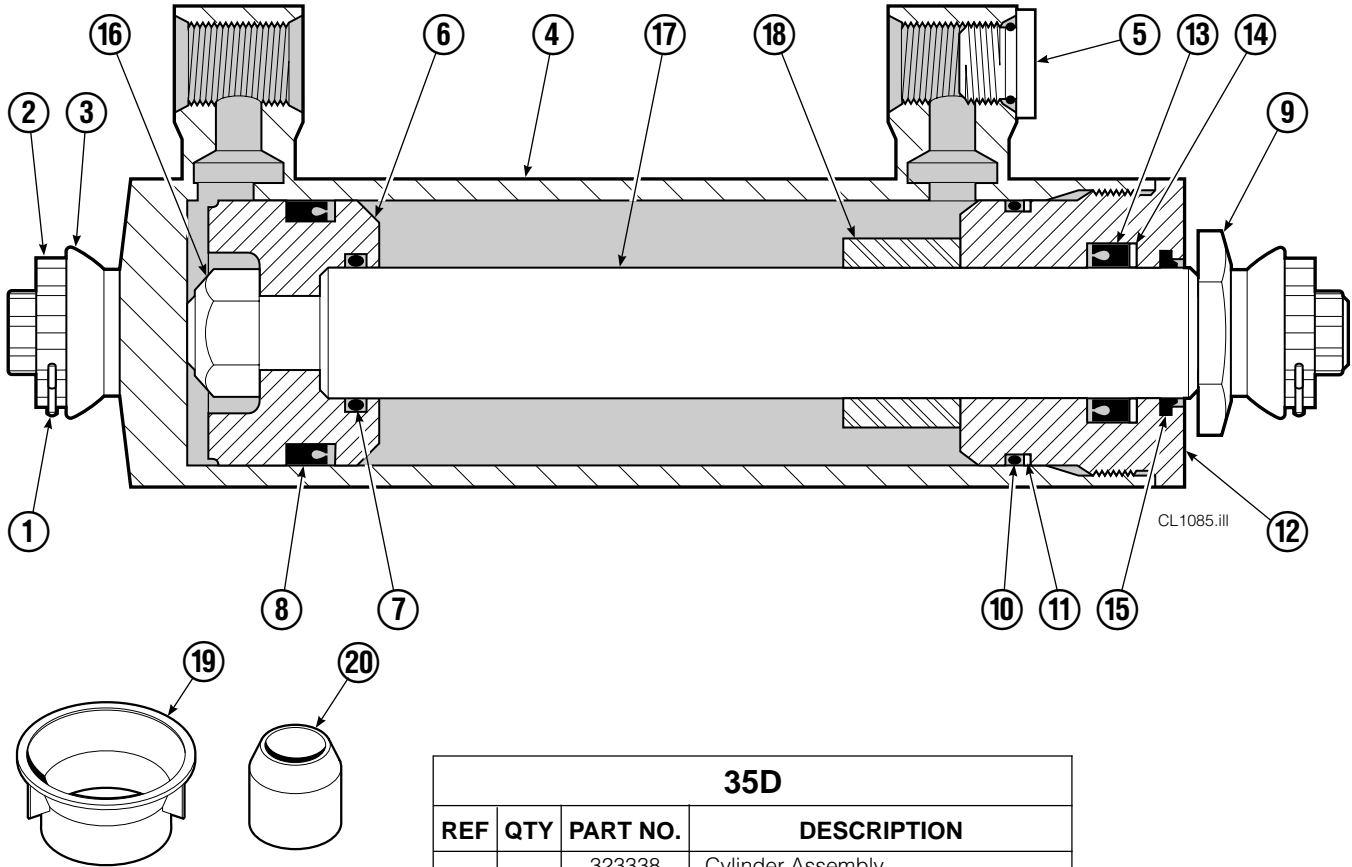

Base Unit Group

CL1487.ill

25D

REF	QTY	PART NO.	DESCRIPTION	REF	QTY	PART NO.	DESCRIPTION
1	2	201255	Hose, 35.00 in.	13	8	684659	Capscrew, M12x75
2	2	688700	Hose, 26.60 in.	14	1	323326	Bumper
3	1	675326	Shim Kit ■	15	2	773842	Nut, M12
4	2	209021	Washer, M10	16	2	768414	Capscrew, M12x65
5	1	601377	Fitting, 8-8	17	4	208857	Bearing
6	2	684594	Capscrew, M10x20	18	4	667663	Bearing
7	2	766646	Capscrew, M10x20	19	4	208858	Bearing
8	2	323338	Cylinder ▲	20	1	6000748	Mounting Plate
9	2	768953	Roll Pin - Inner	21	2	602580	Fitting, 8
10	2	769009	Roll Pin - Outer	22	1	3014787	Frame - Lower
11	1	3014786	Frame - Upper	23	1	669957	Plate
12	8	667910	Washer	24	6	611288	Fitting, 6-8

■ Includes two .015 Shims, and eight .020 Shims.

▲ See Cylinder page for parts breakdown.

Reference: Base Unit 3014788.

Cylinder

35D			
REF	QTY	PART NO.	DESCRIPTION
		323338	Cylinder Assembly
1	2	6510	Cotter Pin ■
2	2	667624	Nut Retainer ■
3	2	667625	Nut ■
4	1	323337	Shell
5	1	602580	Fitting
6	1	558400	Piston
7	1	2716	O-Ring ▲
8	1	662454	Seal ▲
9	1	667626	Washer
10	1	2787	O-Ring ▲
11	1	615130	Back-Up Ring ▲
12	1	667917	Retainer
13	1	662448	Seal ▲
14	1	638243	Nylon Ring ▲
15	1	636853	Wiper ▲
16	1	668031	Nut
17	1	323336	Rod
18	1	—	Spacer
19	1	671049	Seal Loader, Piston ▲
20	1	671052	Seal Loader, Retainer ▲
		667995	Service Kit