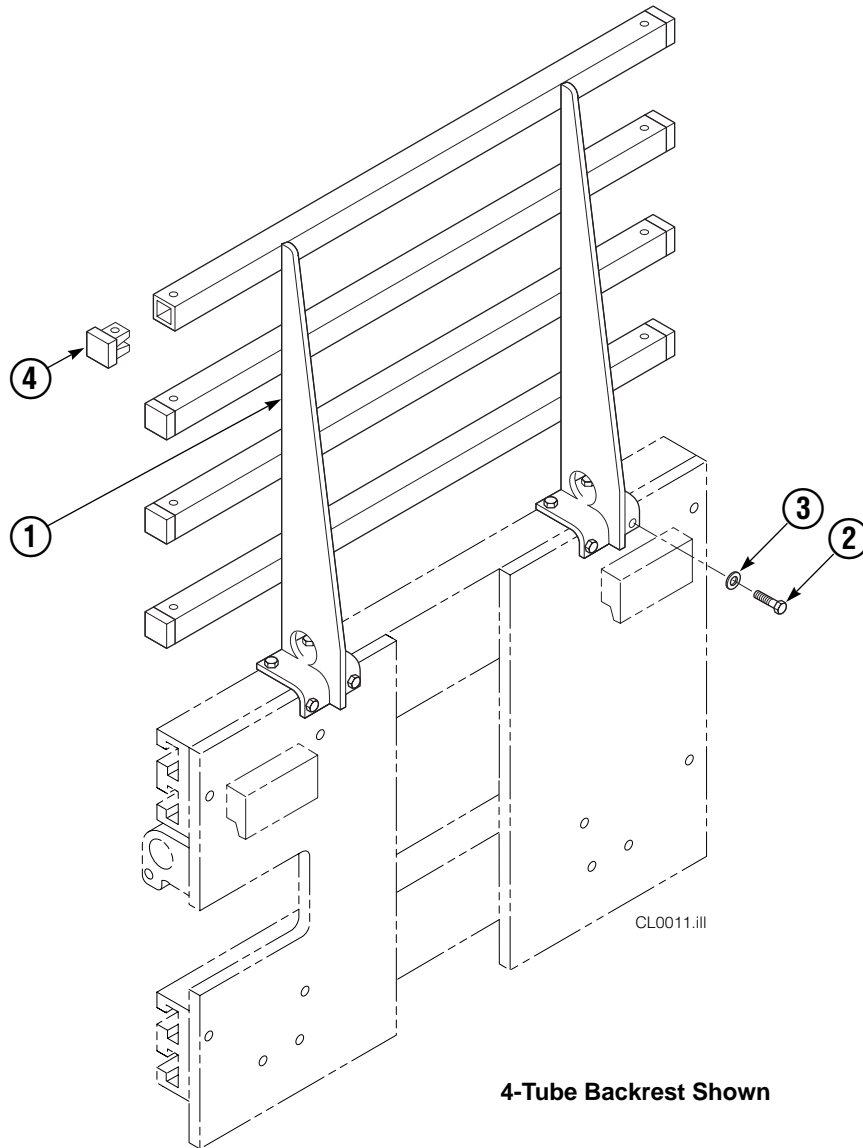

Base Unit Group

CL1487.ill

25D

REF	QTY	PART NO.	DESCRIPTION	REF	QTY	PART NO.	DESCRIPTION
1	2	201255	Hose, 35.00 in.	13	8	684659	Capscrew, M12x75
2	2	688700	Hose, 26.60 in.	14	1	323326	Bumper
3	1	675326	Shim Kit ■	15	2	773842	Nut, M12
4	2	209021	Washer, M10	16	2	768414	Capscrew, M12x65
5	1	601377	Fitting, 8-8	17	4	208857	Bearing
6	2	684594	Capscrew, M10x20	18	4	667663	Bearing
7	2	766646	Capscrew, M10x20	19	4	208858	Bearing
8	2	323338	Cylinder ▲	20	1	6000748	Mounting Plate
9	2	768953	Roll Pin - Inner	21	2	602580	Fitting, 8
10	2	769009	Roll Pin - Outer	22	1	3014787	Frame - Lower
11	1	3014786	Frame - Upper	23	1	669957	Plate
12	8	667910	Washer	24	6	611288	Fitting, 6-8

● Included in Service Kit 667513.

Reference: SK-5302.

Arms and Pads

25D							
REF	QTY	PART NO.	DESCRIPTION	REF	QTY	PART NO.	DESCRIPTION
1	2	222716	Contact Pad – 48x60 in.	10	4	210161	Pin
2	1	220959	Arm – LH	11	4	787372	Capscrew, M8 x 20
3	1	221088	Arm – RH	12	4	682999	Eye Pin
4	1	210403	Stabilizer – LH	13	8	675620	Washer, M10
5	1	210406	Stabilizer – RH	14	8	200590	Bushing
6	2	210180	Filler Block – LH Upper/RH Lower	15	12	766646	Capscrew, M10 x 20
7	2	210179	Filler Block – RH Lower/RH Upper	16	12	768706	Capscrew, M12 x 35
8	2	210154	Spring	17	12	773842	Nut, M12
9	4	203405	Capscrew, M10 x 16	18	▲	676841	Contact Pad Repair Kit
10	4	210161	Pin	19	4	787398	Washer, M8
11	4	787372	Capscrew, M8 x 20	20	1	675626	Tool – Bushing Driver

Reference: 210409, 210495, SK-6390.

▲ Repairs one hole.

Backrest Group

REF	QTY	PART NO.	DESCRIPTION
		6019600	Backrest Group
1	1	369800	Backrest
2	8	768810	Capscrew, M10 x 30
3	8	667910	Washer, 1/2 in. ID
4	▲	674356	Tube End