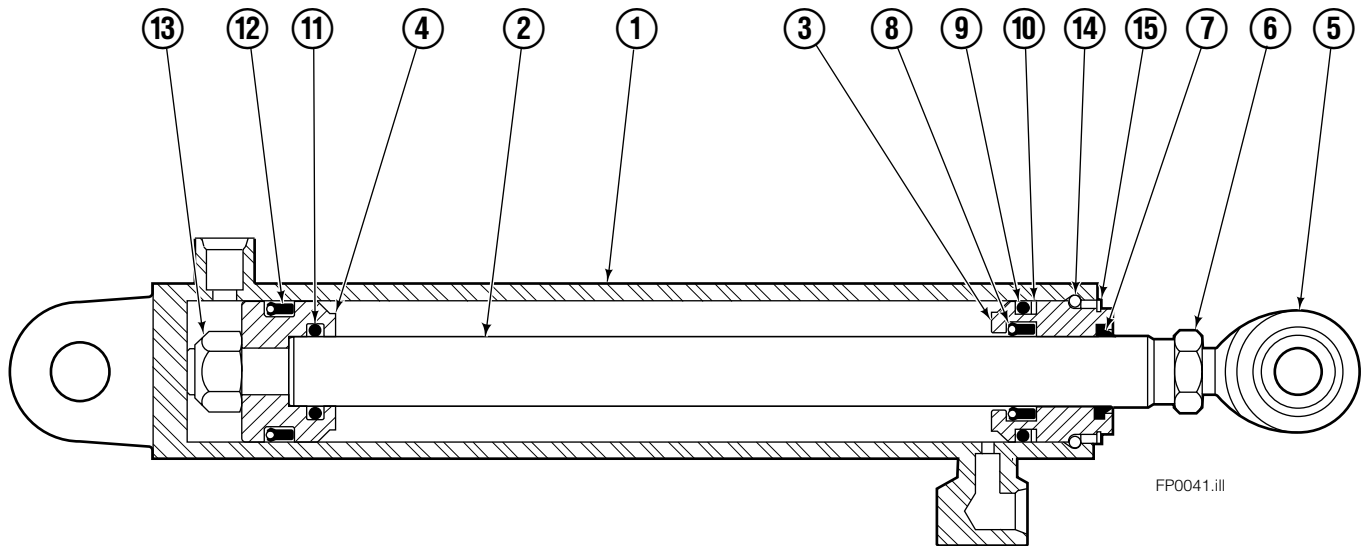

Left Hand Cylinder

100F

REF	QTY	PART NO.	DESCRIPTION
		389261	Cylinder Assembly – 49" ■
1	1	565217	Shell – 49" ■
2	1	565216	Rod – 49" ■
3	1	564451	Retainer
4	1	562056	Piston
5	1	564452	Rod End
6	1	5721	Nut
7	1	564408	● Rod Wiper
8	1	564406	● Rod Seal
9	1	562127	● O-Ring
10	1	563388	● Back-up Ring
11	2	563278	● O-Ring
12	1	564141	● Piston Seal
13	1	678019	Piston Nut
14	1	562942	Retaining Ring
15	1	562951	Snap Ring
		564453	Service Kit

■ Carriage width.

● Included in Service Kit 564453.