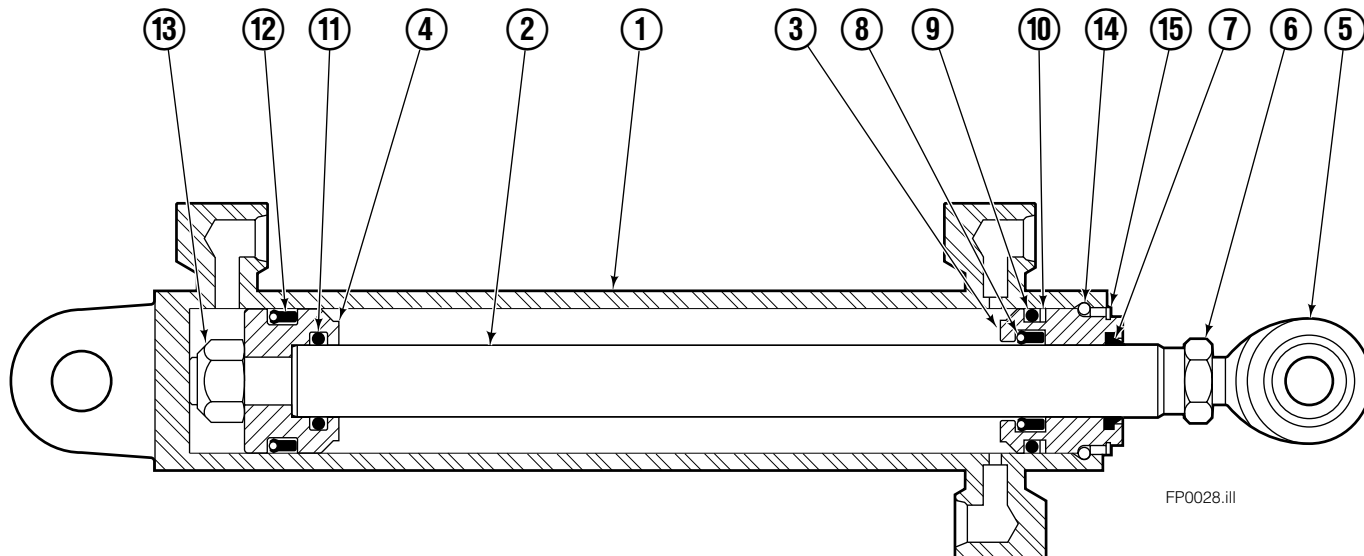

Right Hand Cylinder

100F

REF	QTY	PART NO.	DESCRIPTION
		389262	Cylinder Assembly – 49" ■
1	1	565218	Shell – 49" ■
2	1	565216	Rod – 49" ■
3	1	564451	Retainer
4	1	562056	Piston
5	1	564452	Rod End
6	1	5721	Nut
7	1	564408	● Rod Wiper
8	1	564406	● Rod Seal
9	1	562127	● O-Ring
10	1	563388	● Back-up Ring
11	2	563278	● O-Ring
12	1	564141	● Piston Seal
13	1	678019	Piston Nut
14	1	562942	Retaining Ring
15	1	562951	Snap Ring
		564453	Service Kit

■ Carriage width.

● Included in Service Kit 564453.