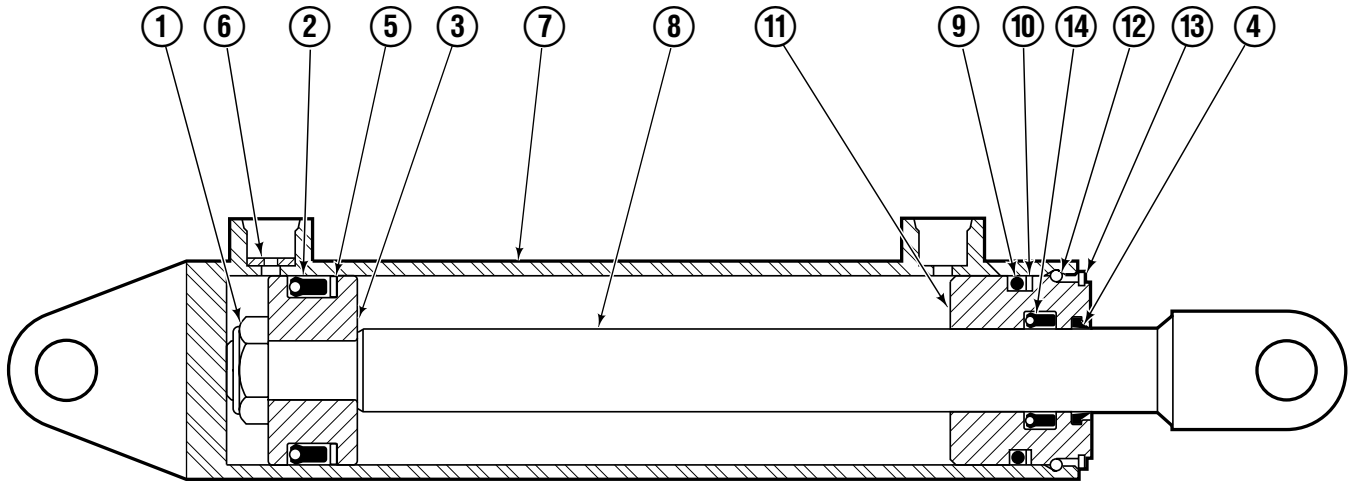

Safety Decals

Mounting Group Sideshifting

Reference:
BC-106
SK-6042
2S-4096

100F

REF	QTY	PART NO.	DESCRIPTION	REF	QTY	PART NO.	DESCRIPTION
		209451	● Sideshifting Mounting - 49" ■	9	2	204186	Lower Hook
1	1	3019044	Frame - 49" ■	10	4	766154	Capscrow, M16x2,0x40-8.8
2	1	209394	Anchor Bracket - 49" ■	11	4	667225	Washer
3	2	601676	Fitting, 6-6	12	4	678990	Nut
4	2	209542	Key, M10x8x63	13	1	209309	Lug
5	2	678528	Clevis Pin	14	2	208350	Lower Bearing
6	2	672726	Hairpin Cotter	15	2	672018	Upper Bearing
7	1	676649	Cylinder Assembly ◆	16	3	752907	Capscrow, M20x50 Lg-8.8
8	1	675550	Washer (orifice .085)				

- Carriage width.
- Includes items 2 through 16.
- ◆ See Cylinder page for parts breakdown.

Sideshift Cylinder

FP0029.ill

REF	QTY	PART NO.	DESCRIPTION
		676649	Cylinder Assembly
1	1	553717	Nut
■ 2	1	662456	Seal
3	1	553527	Piston
■ 4	1	636852	Wiper
■ 5	1	649817	Back-up Ring
6	1	675550	Washer (orifice .085)
7	1	676776	Shell
8	1	553530	Rod
■ 9	1	2789	O-Ring
■ 10	1	615132	Back-up Ring
11	1	553528	Retainer
12	1	553688	Retaining Ring
13	1	7211	Snap Ring
■ 14	1	662447	Seal
		553866	Service Kit