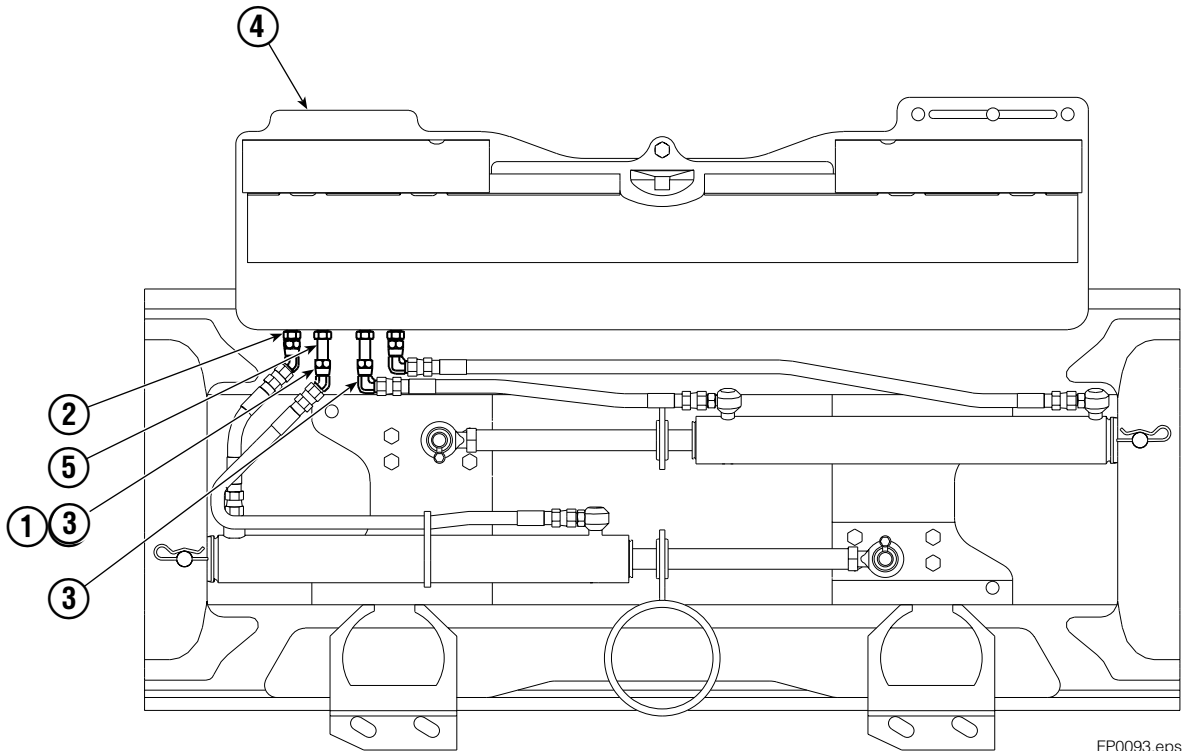

Flow Divider Group

FP0093.eps

100F			
REF	QTY	PART NO.	DESCRIPTION
		380754	Flow Divider Group
1	2	207300	O-Ring
2	6	604511	Fitting, 6-6
3	4	2680	Fitting, 6-6, 90
4	2	604510	Fitting, 6
5	2	605743	Fitting, 6-6