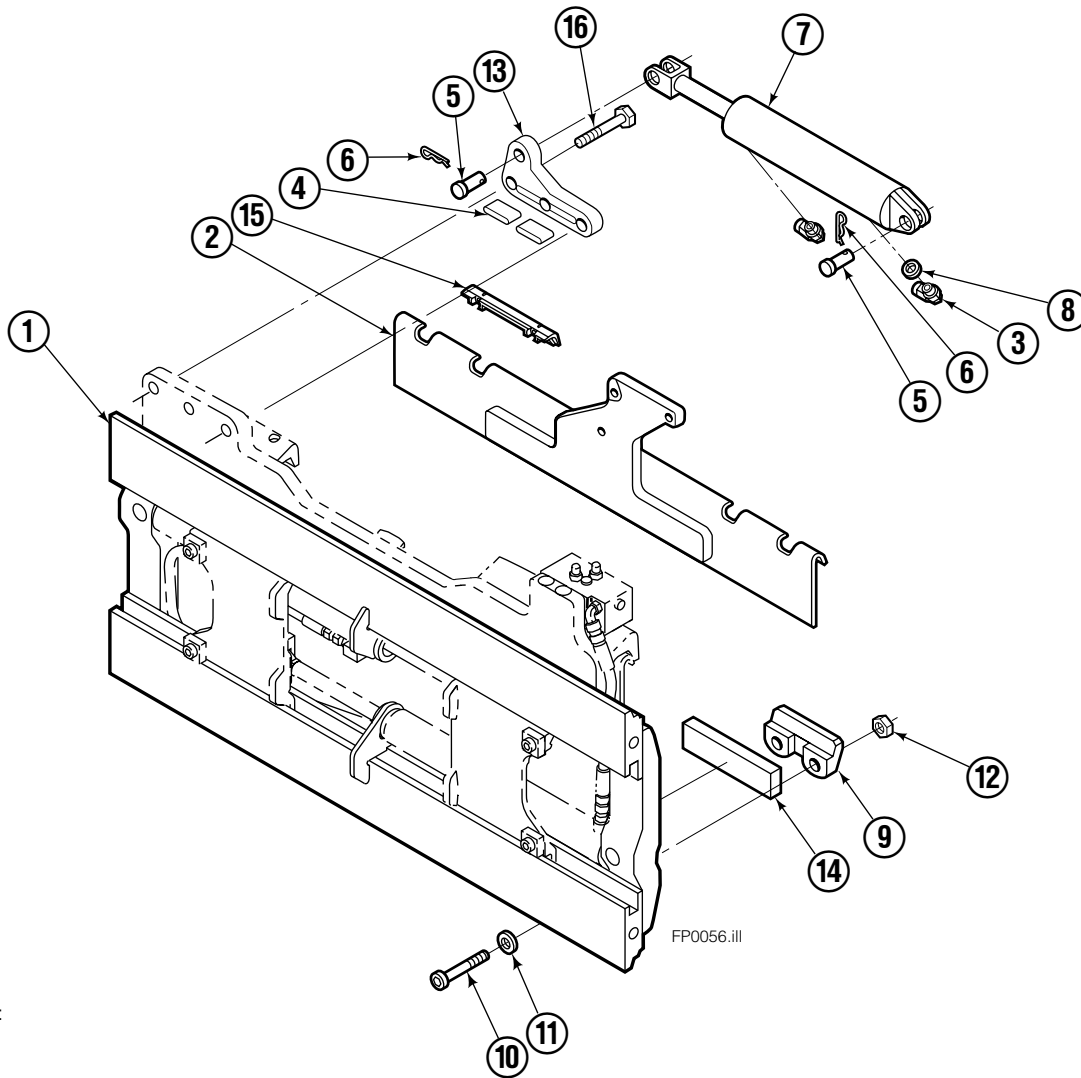

Safety Decals

Mounting Group Sideshifting

Reference:
BC-106
SK-6042
2S-4096

100F

REF	QTY	PART NO.	DESCRIPTION	REF	QTY	PART NO.	DESCRIPTION
		209451	● Sideshifting Mounting - 49" ■	9	2	204186	Lower Hook
1	1	3019044	Frame - 49" ■	10	4	766154	Capscrow, M16x2,0x40-8.8
2	1	209394	Anchor Bracket - 49" ■	11	4	667225	Washer
3	2	601676	Fitting, 6-6	12	4	678990	Nut
4	2	209542	Key, M10x8x63	13	1	209309	Lug
5	2	678528	Clevis Pin	14	2	208350	Lower Bearing
6	2	672726	Hairpin Cotter	15	2	672018	Upper Bearing
7	1	676649	Cylinder Assembly ◆	16	3	752907	Capscrow, M20x50 Lg-8.8
8	1	675550	Washer (orifice .085)				

- Carriage width.
- Includes items 2 through 16.
- ◆ See Cylinder page for parts breakdown.

Sideshift Cylinder

FP0029.ill

REF	QTY	PART NO.	DESCRIPTION
		676649	Cylinder Assembly
1	1	553717	Nut
■ 2	1	662456	Seal
3	1	553527	Piston
■ 4	1	636852	Wiper
■ 5	1	649817	Back-up Ring
6	1	675550	Washer (orifice .085)
7	1	676776	Shell
8	1	553530	Rod
■ 9	1	2789	O-Ring
■ 10	1	615132	Back-up Ring
11	1	553528	Retainer
12	1	553688	Retaining Ring
13	1	7211	Snap Ring
■ 14	1	662447	Seal
		553866	Service Kit

REF	QTY	PART NO.	DESCRIPTION
		389261	Cylinder Assembly – 49" ■
1	1	565217	Shell – 49" ■
2	1	565216	Rod – 49" ■
3	1	564451	Retainer
4	1	562056	Piston
5	1	564452	Rod End
6	1	5721	Nut
7	1	564408	● Rod Wiper
8	1	564406	● Rod Seal
9	1	562127	● O-Ring
10	1	563388	● Back-up Ring
11	2	563278	● O-Ring
12	1	564141	● Piston Seal
13	1	678019	Piston Nut
14	1	562942	Retaining Ring
15	1	562951	Snap Ring
		564453	Service Kit