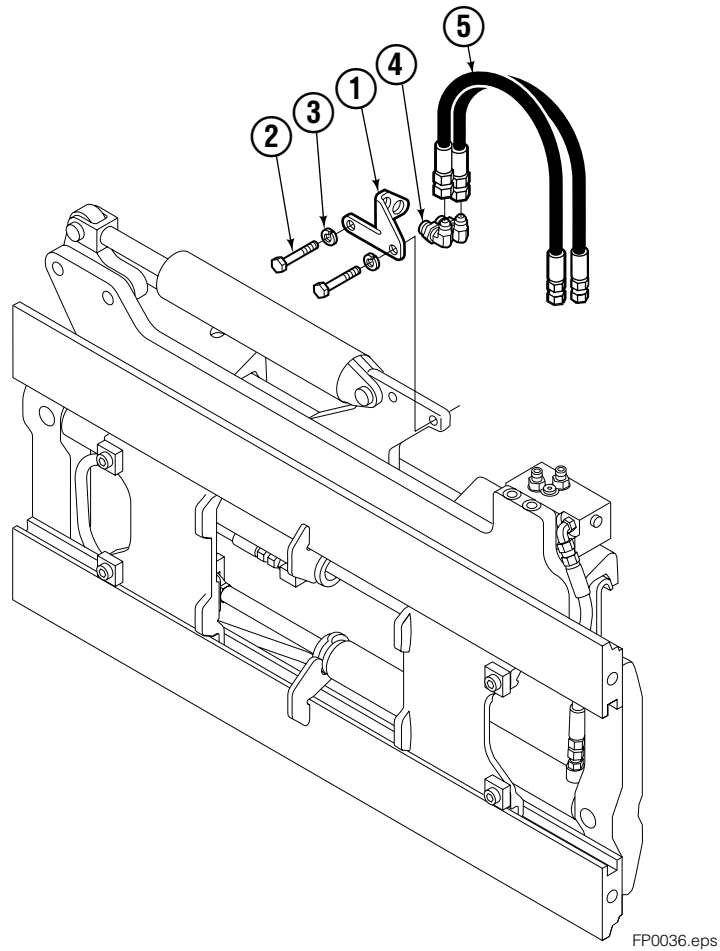

■ Carriage width.

● Included in Service Kit 564453.

Flow Divider Group

FP0035.iii

100F			
REF	QTY	PART NO.	DESCRIPTION
		209504	Flow Divider Group
1	1	209310	Valve ■
2	1	209311	Valve Body
3	1	201527	Cartridge-Combiner
4	2	663694	Fitting, 3
5	2	604511	Fitting, 6-6
6	1	601676	Fitting, 6-6
7	1	679992	Service Kit
8	3	685105	Capscrew
9	3	678993	Lockwasher
10	2	207300	O-Ring
11	1	604511	Fitting, 6-6
12	2	2680	Fitting, 6-6
13	2	604510	Fitting, 6
14	1	605743	Fitting, 6-6

■ Includes items 1 through 7.

Flow Divider Group

FP0093.eps

100F			
REF	QTY	PART NO.	DESCRIPTION
		380754	Flow Divider Group
1	2	207300	O-Ring
2	6	604511	Fitting, 6-6
3	4	2680	Fitting, 6-6, 90
4	2	604510	Fitting, 6
5	2	605743	Fitting, 6-6

Standard Installation Group

100F			
REF	QTY	PART NO.	DESCRIPTION
		209506	Installation Group
1	1	207314	Bracket
2	2	762899	Cap screw, M10X20-8.8
3	2	681238	Lockwasher
4	2	2453	Fitting, 8-8
5	2	207425	Hose