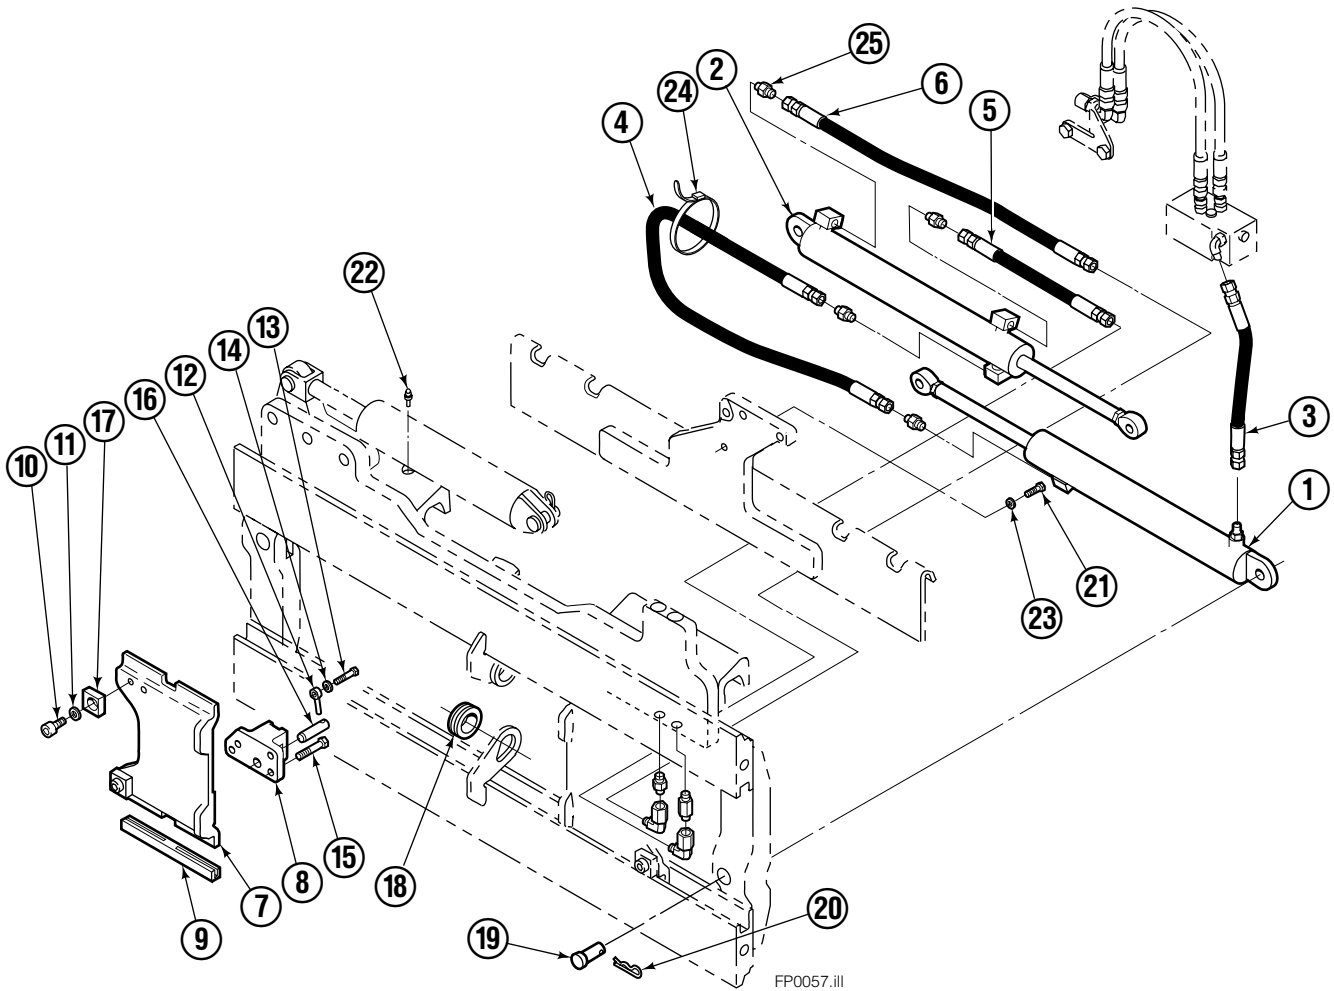

Safety Decals

Mounting Group Sideshifting

Reference:
BC-106
SK-6042
2S-4096

100F

REF	QTY	PART NO.	DESCRIPTION	REF	QTY	PART NO.	DESCRIPTION
		209451	● Sideshifting Mounting - 49" ■	9	2	204186	Lower Hook
1	1	3019044	Frame - 49" ■	10	4	766154	Capscrow, M16x2,0x40-8.8
2	1	209394	Anchor Bracket - 49" ■	11	4	667225	Washer
3	2	601676	Fitting, 6-6	12	4	678990	Nut
4	2	209542	Key, M10x8x63	13	1	209309	Lug
5	2	678528	Clevis Pin	14	2	208350	Lower Bearing
6	2	672726	Hairpin Cotter	15	2	672018	Upper Bearing
7	1	676649	Cylinder Assembly ◆	16	3	752907	Capscrow, M20x50 Lg-8.8
8	1	675550	Washer (orifice .085)				

- Carriage width.
- Includes items 2 through 16.
- ◆ See Cylinder page for parts breakdown.

Sideshift Cylinder

FP0029.ill

REF	QTY	PART NO.	DESCRIPTION
		676649	Cylinder Assembly
1	1	553717	Nut
■ 2	1	662456	Seal
3	1	553527	Piston
■ 4	1	636852	Wiper
■ 5	1	649817	Back-up Ring
6	1	675550	Washer (orifice .085)
7	1	676776	Shell
8	1	553530	Rod
■ 9	1	2789	O-Ring
■ 10	1	615132	Back-up Ring
11	1	553528	Retainer
12	1	553688	Retaining Ring
13	1	7211	Snap Ring
■ 14	1	662447	Seal
		553866	Service Kit

■ Included in Service Kit 553866.

Hydraulic/Fork Group

Reference:
BC-106
SK-6042

100F

REF	QTY	PART NO.	DESCRIPTION	REF	QTY	PART NO.	DESCRIPTION
		●388337	Hydraulic Group	13	2	763169	Capscrew
		□209502	Fork Group	14	2	680217	Lockwasher
◆1	1	389261	Cylinder Assembly L. H.	15	8	762899	Capscrew
▼2	1	389262	Cylinder Assembly R. H.	16	2	209308	Pin
3	1	389258	Hose, 9.25 in.	17	4	209306	Block
4	1	207425	Hose, 24.0 in.	18	2	209305	Grommet
5	1	209528	Hose, 15.67 in.	19	2	661675	Clevis Pin
6	1	209530	Hose, 31.81 in.	20	2	672726	Hairpin Cotter
7	2	209391	Fork Carrier	21	1	763022	Capscrew
8	2	209280	Lug	22	2	7403	Grease Fitting
9	4	209303	Bearing	23	1	681238	Lockwasher
10	4	768838	Capscrew	24	1	200008	Cable Tie
11	4	678992	Lockwasher	25	4	604511	Fitting, 6-6
12	2	206923	Eyebolt				