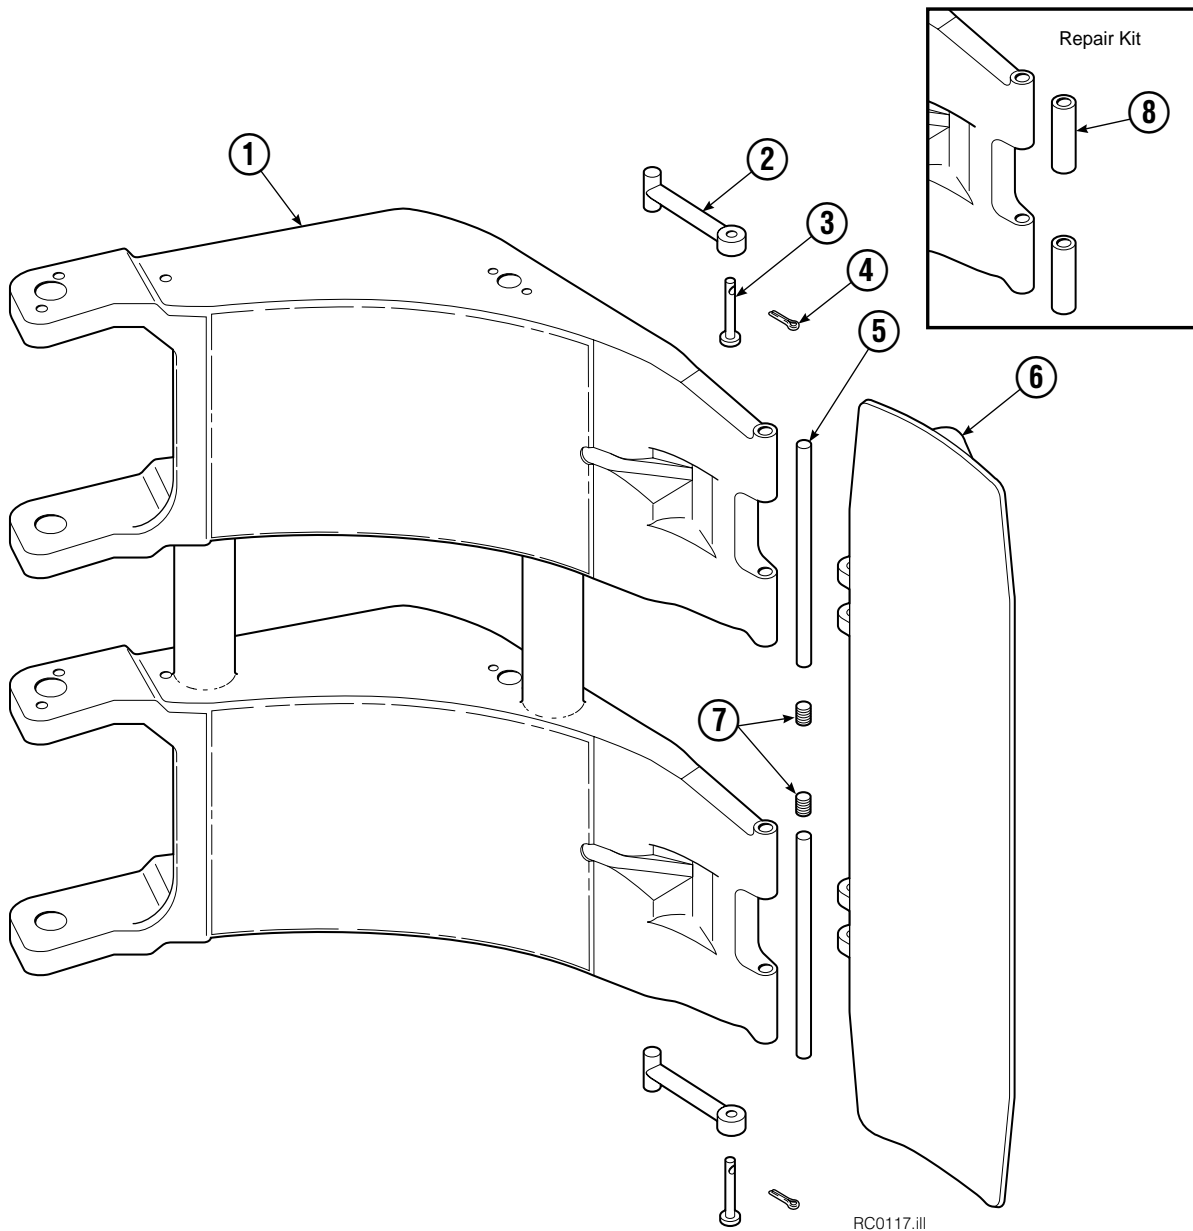

Long Arm

RC0117.iii

45F			
REF	QTY	PART NO.	DESCRIPTION
		207421	Contact Pad Group – Items 2-7
1	1	680437	Long Arm
2	2	674700	Link
3	2	674265	Clevis Pin
4	2	6525	Cotter Pin
5	2	674701	Pin
6	1	207420	Contact Pad
7	2	604510	Fitting
8	1	674928	Arm Tip Repair Kit

Reference: SK-4959