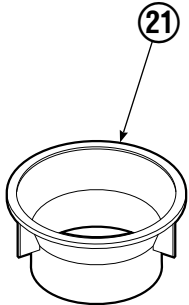

Reference: SK-4962, SK-4963.

Hosing Group

45F			
REF	QTY	PART NO.	DESCRIPTION
		6025598	Hosing Group
1	4	680115	Hose, 43.75 in.
2	1	6024522	Revolving Connection ▲
3	4	680115	Hose, 43.75 in.
4	2	227962	Eye Pin
5	2	4751	Capscrew, M10 x 25
6	4	680113	Insert
7	4	673416	Segment

▲ See Revolving Connection page for parts breakdown.

Revolving Connection

77F			
REF	QTY	PART NO.	DESCRIPTION
		6024522	Revolving Connection Group
1	1	6023358	Valve Body
2	3	214649	◆ Seal
3	1	6023343	Shaft
4	1	7341	◆ Retaining Ring
5	1	6026959	End Block
6	2	684587	◆ O-Ring
7	2	768795	Capscrew, M8 x 30
8	8	604511	Fitting, 6-6
9	2	604511	Fitting, 6-6
10	1	3138	◆ Retaining Ring

◆ Included in Service Kit 6024395.

Short Arm Cylinder

REF	QTY	PART NO.	DESCRIPTION
		555155	Cylinder Assembly
1	1	674840	Bearing
2	1	560997	Nut
3	1	660767	◆ Bearing
4	1	662460	◆ Seal
5	2	638293	◆ Back-Up Ring
6	2	604511	Fitting, 6-6
7	1	556852	Fitting, 4
8	1	557212	Check Valve
9	1	2797	◆ O-Ring
10	1	615140	◆ Back-Up Ring
11	1	554598	◆ Seal
12	1	564930	◆ Wiper
13	1	555243	Rod
14	1	555207	Retainer
15	1	555226	Piston
16	1	2722	◆ O-Ring
17	1	555242	Shell
18	1	667516	Check Valve Service Kit
19	1	-	Spacer
20	2	564372	Bearing
21	1	672909	Seal Loader
		555227	Service Kit

◆ Included in Service Kit 555227.

Ref: S-5306, S-5561.

Long Arm Cylinder

REF	QTY	PART NO.	DESCRIPTION
		555153	Cylinder Assembly
1	1	674840	Bearing
2	1	560997	Nut
3	1	660767	◆ Bearing
4	1	662460	◆ Seal
5	2	638293	◆ Back-Up Ring
6	2	604511	Fitting, 6-6
7	1	556852	Fitting, 4
8	1	557212	Check Valve
9	1	2797	◆ O-Ring
10	1	615140	◆ Back-Up Ring
11	1	554598	◆ Seal
12	1	564930	◆ Wiper
13	1	555220	Rod
14	1	555207	Retainer
15	1	555226	Piston
16	1	2722	◆ O-Ring
17	1	555219	Shell
18	1	667516	Check Valve Service Kit
19	1	-	Spacer
20	2	674840	Bearing
21	1	672909	Seal Loader
		555227	Service Kit