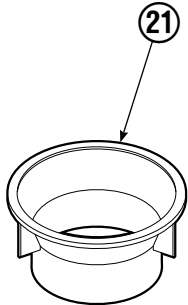

▲ See Revolving Connection page for parts breakdown.

Revolving Connection

77F			
REF	QTY	PART NO.	DESCRIPTION
		6024522	Revolving Connection Group
1	1	6023358	Valve Body
2	3	214649	◆ Seal
3	1	6023343	Shaft
4	1	7341	◆ Retaining Ring
5	1	6026959	End Block
6	2	684587	◆ O-Ring
7	2	768795	Capscrew, M8 x 30
8	8	604511	Fitting, 6-6
9	2	604511	Fitting, 6-6
10	1	3138	◆ Retaining Ring

◆ Included in Service Kit 6024395.

Short Arm Cylinder

REF	QTY	PART NO.	DESCRIPTION
		555155	Cylinder Assembly
1	1	674840	Bearing
2	1	560997	Nut
3	1	660767	◆ Bearing
4	1	662460	◆ Seal
5	2	638293	◆ Back-Up Ring
6	2	604511	Fitting, 6-6
7	1	556852	Fitting, 4
8	1	557212	Check Valve
9	1	2797	◆ O-Ring
10	1	615140	◆ Back-Up Ring
11	1	554598	◆ Seal
12	1	564930	◆ Wiper
13	1	555243	Rod
14	1	555207	Retainer
15	1	555226	Piston
16	1	2722	◆ O-Ring
17	1	555242	Shell
18	1	667516	Check Valve Service Kit
19	1	-	Spacer
20	2	564372	Bearing
21	1	672909	Seal Loader
		555227	Service Kit

◆ Included in Service Kit 555227.

Ref: S-5306, S-5561.

Long Arm Cylinder

REF	QTY	PART NO.	DESCRIPTION
		555153	Cylinder Assembly
1	1	674840	Bearing
2	1	560997	Nut
3	1	660767	◆ Bearing
4	1	662460	◆ Seal
5	2	638293	◆ Back-Up Ring
6	2	604511	Fitting, 6-6
7	1	556852	Fitting, 4
8	1	557212	Check Valve
9	1	2797	◆ O-Ring
10	1	615140	◆ Back-Up Ring
11	1	554598	◆ Seal
12	1	564930	◆ Wiper
13	1	555220	Rod
14	1	555207	Retainer
15	1	555226	Piston
16	1	2722	◆ O-Ring
17	1	555219	Shell
18	1	667516	Check Valve Service Kit
19	1	-	Spacer
20	2	674840	Bearing
21	1	672909	Seal Loader
		555227	Service Kit