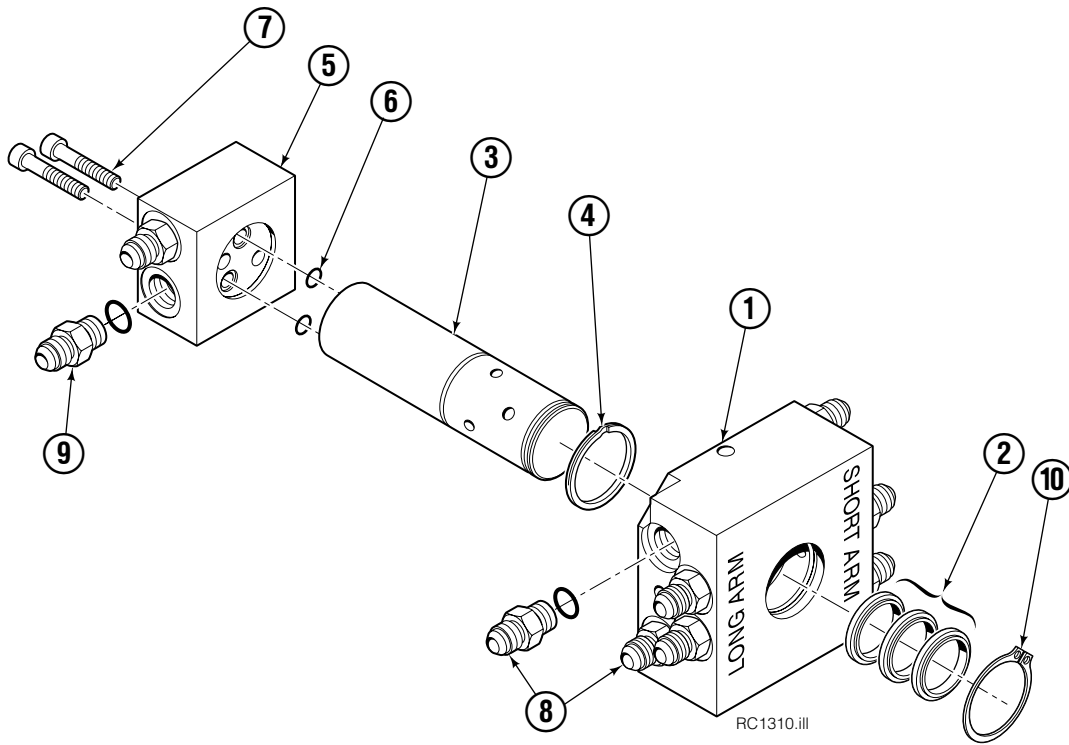

Reference: SK-4962, SK-4963.

Hosing Group

45F			
REF	QTY	PART NO.	DESCRIPTION
		6025598	Hosing Group
1	4	680115	Hose, 43.75 in.
2	1	6024522	Revolving Connection ▲
3	4	680115	Hose, 43.75 in.
4	2	227962	Eye Pin
5	2	4751	Capscrew, M10 x 25
6	4	680113	Insert
7	4	673416	Segment

▲ See Revolving Connection page for parts breakdown.

Revolving Connection

77F			
REF	QTY	PART NO.	DESCRIPTION
		6024522	Revolving Connection Group
1	1	6023358	Valve Body
2	3	214649	◆ Seal
3	1	6023343	Shaft
4	1	7341	◆ Retaining Ring
5	1	6026959	End Block
6	2	684587	◆ O-Ring
7	2	768795	Capscrew, M8 x 30
8	8	604511	Fitting, 6-6
9	2	604511	Fitting, 6-6
10	1	3138	◆ Retaining Ring