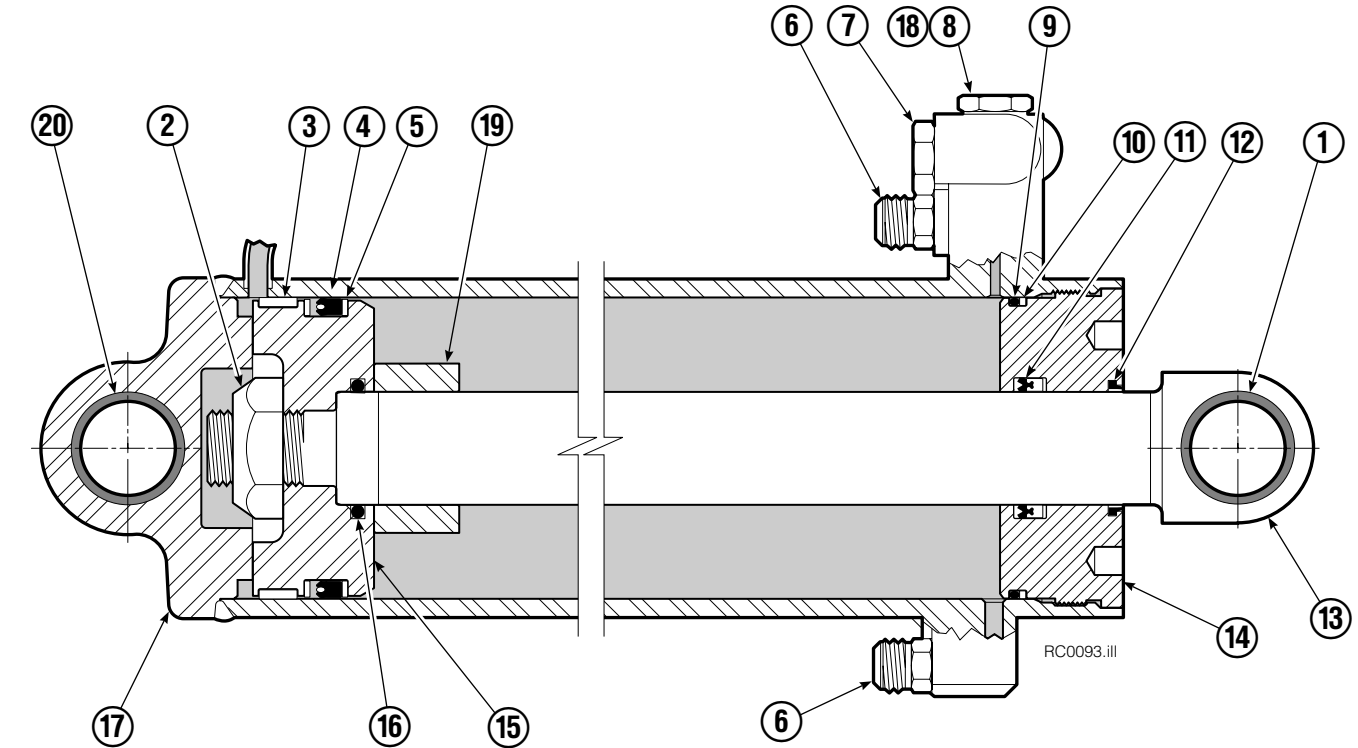

Short Arm Cylinder

REF	QTY	PART NO.	DESCRIPTION
		555155	Cylinder Assembly
1	1	674840	Bearing
2	1	560997	Nut
3	1	660767	◆ Bearing
4	1	662460	◆ Seal
5	2	638293	◆ Back-Up Ring
6	2	604511	Fitting, 6-6
7	1	556852	Fitting, 4
8	1	557212	Check Valve
9	1	2797	◆ O-Ring
10	1	615140	◆ Back-Up Ring
11	1	554598	◆ Seal
12	1	564930	◆ Wiper
13	1	555243	Rod
14	1	555207	Retainer
15	1	555226	Piston
16	1	2722	◆ O-Ring
17	1	555242	Shell
18	1	667516	Check Valve Service Kit
19	1	-	Spacer
20	2	564372	Bearing
21	1	672909	Seal Loader
		555227	Service Kit

◆ Included in Service Kit 555227.

Ref: S-5306, S-5561.