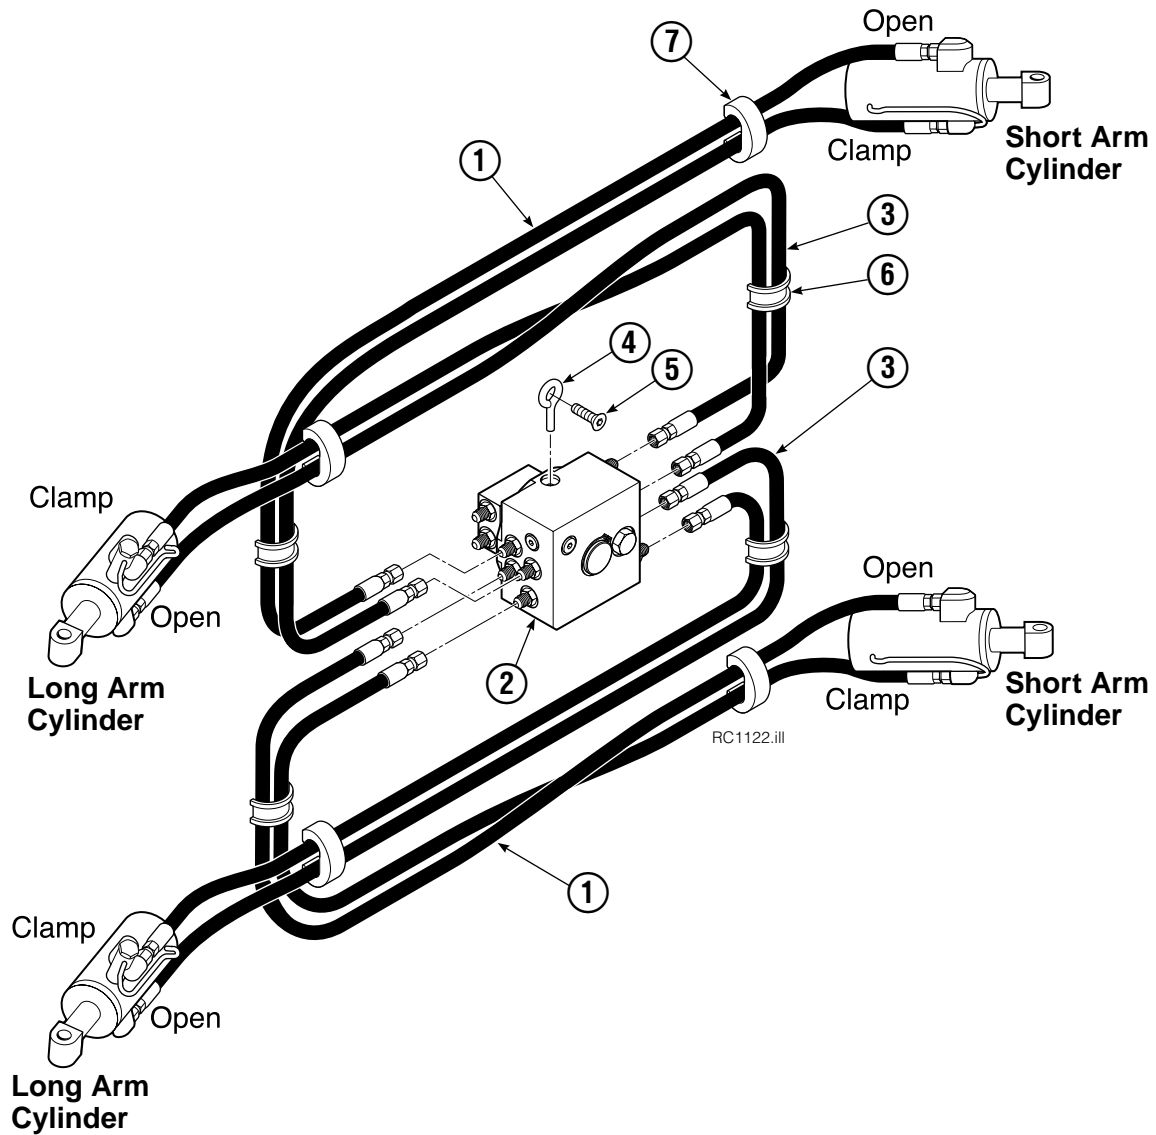

Reference: SK-4962, SK-4963.

Hosing Group

45F			
REF	QTY	PART NO.	DESCRIPTION
		6025598	Hosing Group
1	4	680115	Hose, 43.75 in.
2	1	6024522	Revolving Connection ▲
3	4	680115	Hose, 43.75 in.
4	2	227962	Eye Pin
5	2	4751	Capscrew, M10 x 25
6	4	680113	Insert
7	4	673416	Segment

▲ See Revolving Connection page for parts breakdown.

Revolving Connection

77F			
REF	QTY	PART NO.	DESCRIPTION
		6024522	Revolving Connection Group
1	1	6023358	Valve Body
2	3	214649	◆ Seal
3	1	6023343	Shaft
4	1	7341	◆ Retaining Ring
5	1	6026959	End Block
6	2	684587	◆ O-Ring
7	2	768795	Capscrew, M8 x 30
8	8	604511	Fitting, 6-6
9	2	604511	Fitting, 6-6
10	1	3138	◆ Retaining Ring