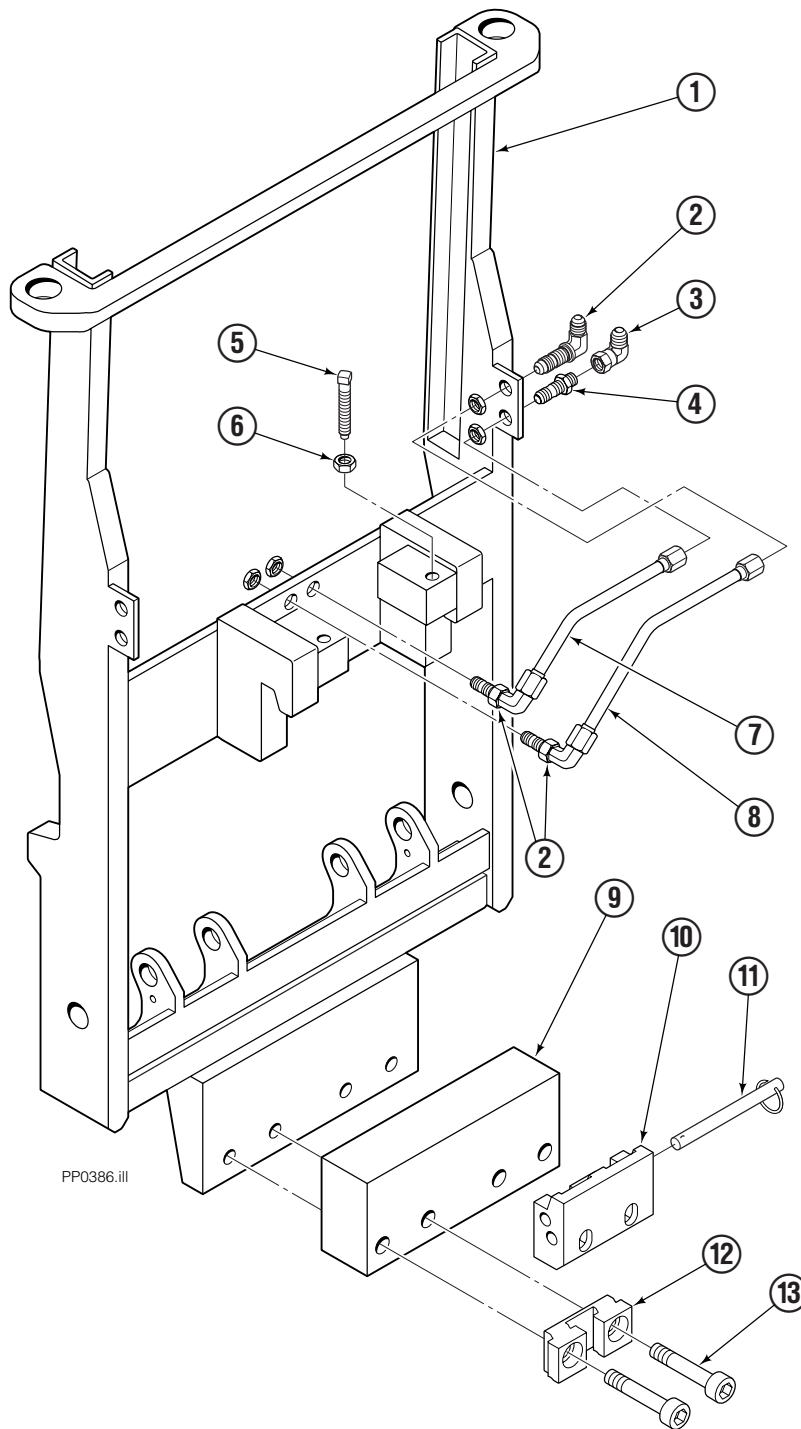

Decals

35E/45E Sheet-Sav

Decals

35E/45E QFM™ Sheet-Sav

Frame Group ITA III

35/45E

REF	QTY	PART NO.	DESCRIPTION	REF	QTY	PART NO.	DESCRIPTION
		6009046	Frame Group	7	1	683187	Tube
1	1	6009048	Frame	8	1	683186	Tube
2	3	2453	Fitting, 6-6	9	1	6009055	Spacer
3	1	2680	Fitting, 6-6	10	2	675514	Lower Hook
4	1	2375	Fitting, 6-6	11	2	678832	Pin
5	2	204938	Set Screw, .5x3.0	12	2	675515	Guide
6	2	5930	Nut	13	4	794978	Capscrew, M16x90

Mechanism Group

PP0086.iii

Mechanism Group

35E/45E			
REF	QTY	PART NO.	DESCRIPTION
		204644	Mechanism Group
1	1	204691	Arm-Inner Secondary R. H.
2	1	204692	Arm-Secondary Outer R. H.
3	4	683154	■ Bushing
4	●	683161	Shim (.030)
5	●	683162	Shim (.060)
6	4	205070	Roller
7	●	683163	Shim (.030)
8	●	683164	Shim (.060)
9	4	683155	■ Bushing
10	1	682821	Pin
11	15	6229	Washer
12	2	685661	Capscrew
13	15	682999	Eye-Pin
14	2	682822	Pin-Head
15	2	205065	Pin
16	6	683153	■ Bushing
17	●	204532	Shim (.12)
18	2	204694	Arm-Outer Primary
19	4	204533	Pin-Frame
20	4	204535	■ Bushing
21	4	204695	Pin
22	1	204604	Arm-Inner Primary
23	1	204693	Arm-Secondary Outer L. H.
24	1	204690	Arm-Inner Secondary L. H.
25	2	204696	Pin-Outer
26	2	682823	Pin-Rod
27	2	683165	Spacer
28	13	767961	Capscrew

■ Included in Service Kit 562338.

Ref: S-3424

Hydraulic Group

PP0035.ill

35E/45E			
REF	QTY	PART NO.	DESCRIPTION
		688382	Hydraulic Group ITA II
1	1	200649	Tube
2	2	683173	Hose
3	1	2375	Fitting, 6-6
4	1	688384	■ Valve
5	2	765329	Capscrew, M8x1.25x20-8.8
6	2	685980	Hose ITA II
7	4	605235	Fitting 5-6
8	6	604511	Fitting, 6-6
9	1	200647	Tube
10	2	604510	Plug, 6
11	1	200648	Tube

■ See Valve page for parts breakdown.

Valve Load Push

35E/45E			
REF	QTY	PART NO.	DESCRIPTION
		688384	Valve Assembly
1	1	688385	Body
2	1	687224	Relief Valve
3	2	663694	Fitting, 3

Faceplate Group

Push

REF	QTY	PART NO.	DESCRIPTION
		205057	Faceplate Group 40"x40" ■
1	1	204636	Faceplate 40"x40" ■