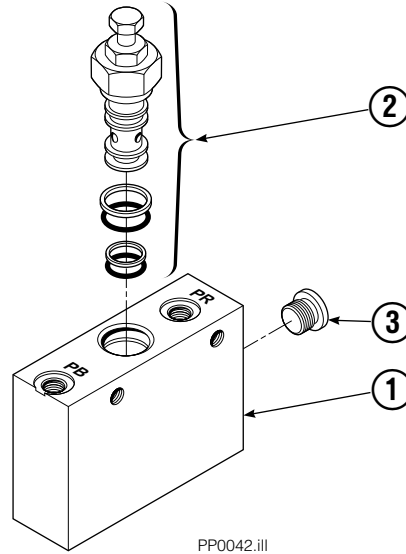

- Quantity as required.
- Included in Bushing Service Kit 205075.

Cylinder

REF	QTY	PART NO.	DESCRIPTION
		582635	Cylinder Assembly
1	1	---	Spacer
2	1	562552	Seal ■
3	1	7348	Snap Ring
4	1	562334	Piston
5	1	562716	Shell
6	1	558626	Rod
7	1	559705	Seal ■
8	1	2785	O-Ring ■
9	1	615128	Back-Up Ring ■
10	1	559696	Retainer
11	1	636853	Wiper ■
12	4	559697	Bearing
13	1	559698	Spacer
14	1	678019	Nut
15	1	671047	Seal Loader Kit ■

■ Included in Service Kit 562338.

Ref: S-3424

Hydraulic Group

PP0035.ill

35E/45E			
REF	QTY	PART NO.	DESCRIPTION
		688382	Hydraulic Group ITA II
1	1	200649	Tube
2	2	683173	Hose
3	1	2375	Fitting, 6-6
4	1	688384	■ Valve
5	2	765329	Capscrew, M8x1.25x20-8.8
6	2	685980	Hose ITA II
7	4	605235	Fitting 5-6
8	6	604511	Fitting, 6-6
9	1	200647	Tube
10	2	604510	Plug, 6
11	1	200648	Tube

■ See Valve page for parts breakdown.

Valve Load Push

35E/45E			
REF	QTY	PART NO.	DESCRIPTION
		688384	Valve Assembly
1	1	688385	Body
2	1	687224	Relief Valve
3	2	663694	Fitting, 3

Faceplate Group

Push

REF	QTY	PART NO.	DESCRIPTION
		205057	Faceplate Group 40"x40" ■
1	1	204636	Faceplate 40"x40" ■