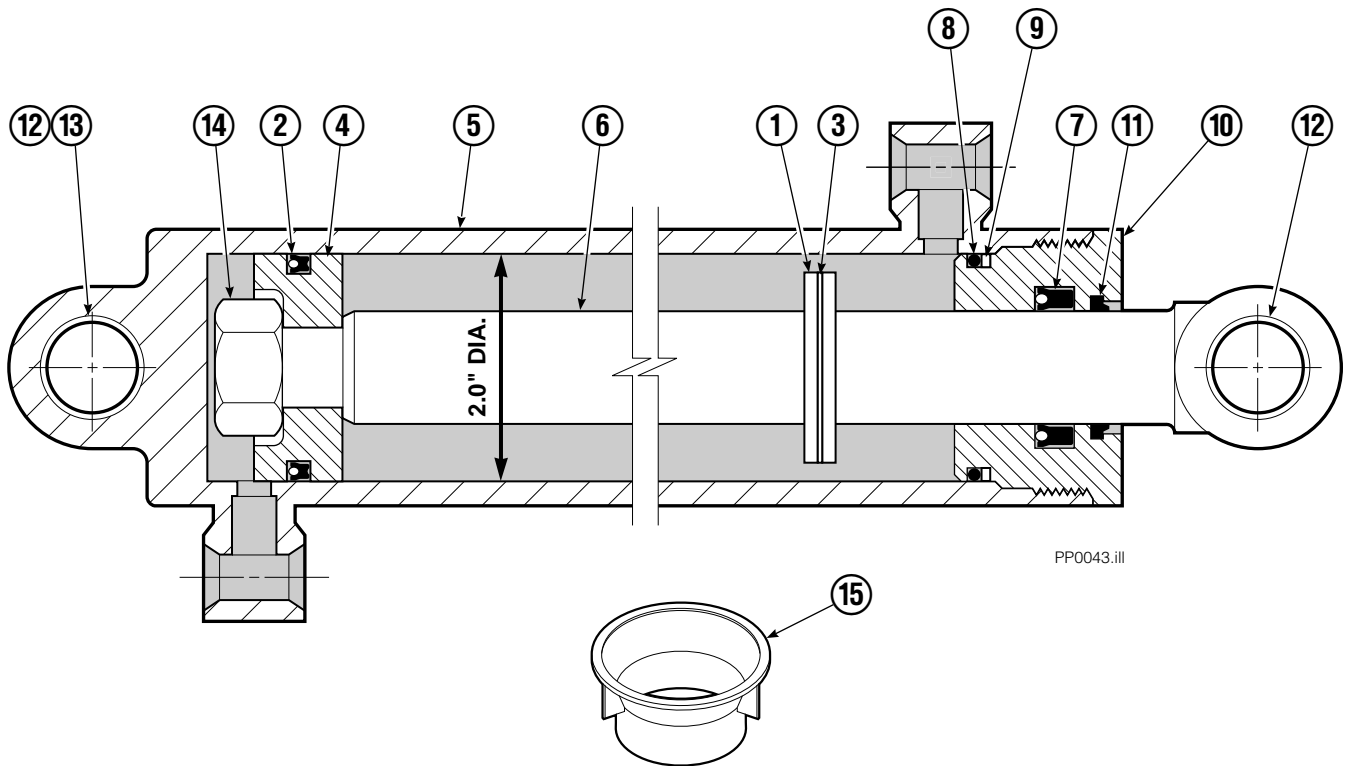

Decals

35E/45E Sheet-Sav

Decals

35E/45E QFM™ Sheet-Sav

Frame Group ITA III

35/45E

REF	QTY	PART NO.	DESCRIPTION	REF	QTY	PART NO.	DESCRIPTION
		6009046	Frame Group	7	1	683187	Tube
1	1	6009048	Frame	8	1	683186	Tube
2	3	2453	Fitting, 6-6	9	1	6009055	Spacer
3	1	2680	Fitting, 6-6	10	2	675514	Lower Hook
4	1	2375	Fitting, 6-6	11	2	678832	Pin
5	2	204938	Set Screw, .5x3.0	12	2	675515	Guide
6	2	5930	Nut	13	4	794978	Capscrew, M16x90

Mechanism Group

PP0086.iii

Mechanism Group

35E/45E			
REF	QTY	PART NO.	DESCRIPTION
		204644	Mechanism Group
1	1	204691	Arm-Inner Secondary R. H.
2	1	204692	Arm-Secondary Outer R. H.
3	4	683154	■ Bushing
4	●	683161	Shim (.030)
5	●	683162	Shim (.060)
6	4	205070	Roller
7	●	683163	Shim (.030)
8	●	683164	Shim (.060)
9	4	683155	■ Bushing
10	1	682821	Pin
11	15	6229	Washer
12	2	685661	Capscrew
13	15	682999	Eye-Pin
14	2	682822	Pin-Head
15	2	205065	Pin
16	6	683153	■ Bushing
17	●	204532	Shim (.12)
18	2	204694	Arm-Outer Primary
19	4	204533	Pin-Frame
20	4	204535	■ Bushing
21	4	204695	Pin
22	1	204604	Arm-Inner Primary
23	1	204693	Arm-Secondary Outer L. H.
24	1	204690	Arm-Inner Secondary L. H.
25	2	204696	Pin-Outer
26	2	682823	Pin-Rod
27	2	683165	Spacer
28	13	767961	Capscrew

- Quantity as required.
- Included in Bushing Service Kit 205075.

Cylinder

REF	QTY	PART NO.	DESCRIPTION
		582635	Cylinder Assembly
1	1	---	Spacer
2	1	562552	Seal ■
3	1	7348	Snap Ring
4	1	562334	Piston
5	1	562716	Shell
6	1	558626	Rod
7	1	559705	Seal ■
8	1	2785	O-Ring ■
9	1	615128	Back-Up Ring ■
10	1	559696	Retainer
11	1	636853	Wiper ■
12	4	559697	Bearing
13	1	559698	Spacer
14	1	678019	Nut
15	1	671047	Seal Loader Kit ■

■ See Valve page for parts breakdown.

Valve Load Push

35E/45E			
REF	QTY	PART NO.	DESCRIPTION
		688384	Valve Assembly
1	1	688385	Body
2	1	687224	Relief Valve
3	2	663694	Fitting, 3

Faceplate Group

Push

REF	QTY	PART NO.	DESCRIPTION
		205057	Faceplate Group 40"x40" ■
1	1	204636	Faceplate 40"x40" ■