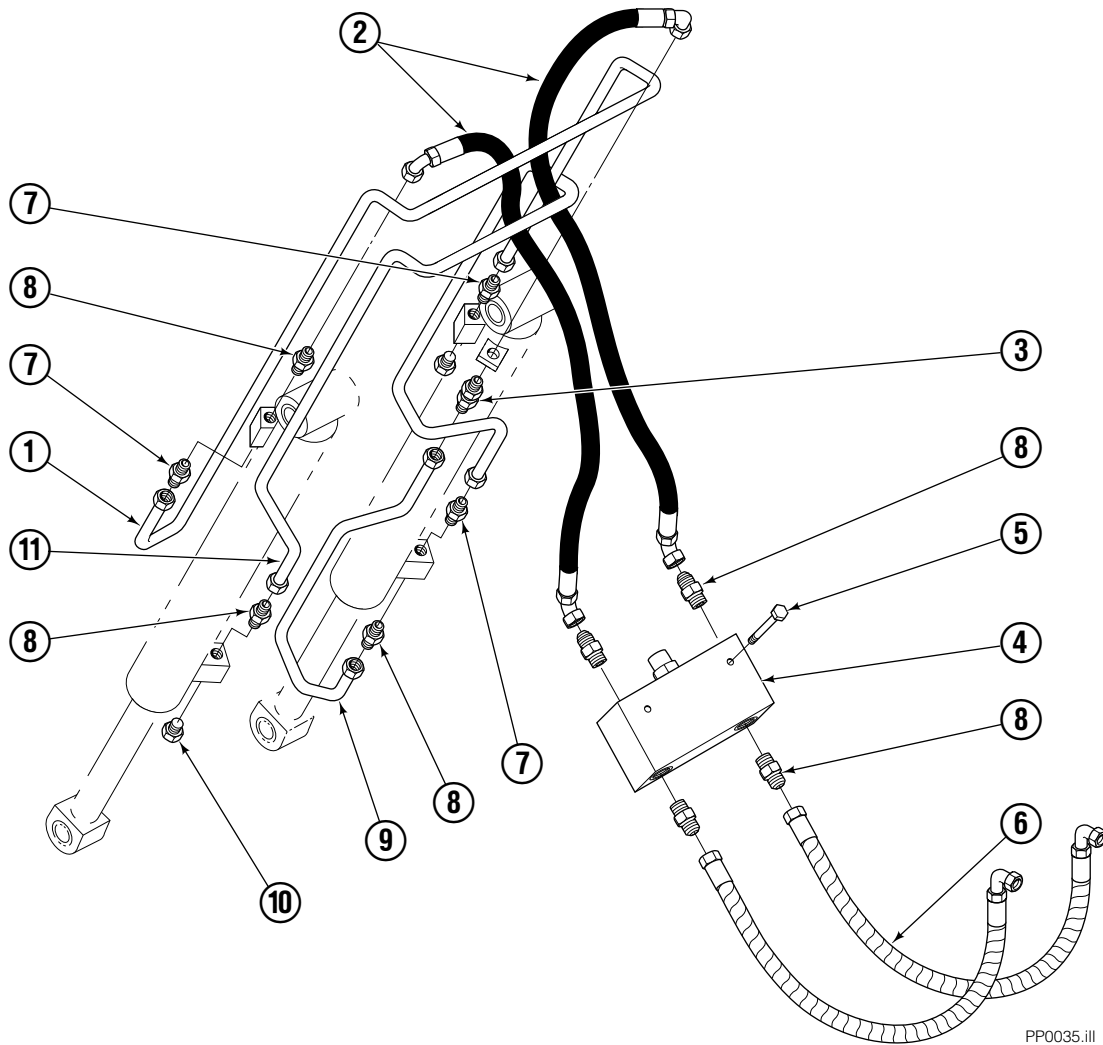

Decals

35E/45E Sheet-Sav

Decals

35E/45E QFM™ Sheet-Sav

Frame Group ITA III

35/45E

REF	QTY	PART NO.	DESCRIPTION	REF	QTY	PART NO.	DESCRIPTION
		6009046	Frame Group	7	1	683187	Tube
1	1	6009048	Frame	8	1	683186	Tube
2	3	2453	Fitting, 6-6	9	1	6009055	Spacer
3	1	2680	Fitting, 6-6	10	2	675514	Lower Hook
4	1	2375	Fitting, 6-6	11	2	678832	Pin
5	2	204938	Set Screw, .5x3.0	12	2	675515	Guide
6	2	5930	Nut	13	4	794978	Capscrew, M16x90

- Quantity as required.
- Included in Bushing Service Kit 205075.

Cylinder

REF	QTY	PART NO.	DESCRIPTION
		582635	Cylinder Assembly
1	1	---	Spacer
2	1	562552	Seal ■
3	1	7348	Snap Ring
4	1	562334	Piston
5	1	562716	Shell
6	1	558626	Rod
7	1	559705	Seal ■
8	1	2785	O-Ring ■
9	1	615128	Back-Up Ring ■
10	1	559696	Retainer
11	1	636853	Wiper ■
12	4	559697	Bearing
13	1	559698	Spacer
14	1	678019	Nut
15	1	671047	Seal Loader Kit ■

■ Included in Service Kit 562338.

Ref: S-3424

Hydraulic Group

PP0035.ill

35E/45E			
REF	QTY	PART NO.	DESCRIPTION
		688382	Hydraulic Group ITA II
1	1	200649	Tube
2	2	683173	Hose
3	1	2375	Fitting, 6-6
4	1	688384	■ Valve
5	2	765329	Capscrew, M8x1.25x20-8.8
6	2	685980	Hose ITA II
7	4	605235	Fitting 5-6
8	6	604511	Fitting, 6-6
9	1	200647	Tube
10	2	604510	Plug, 6
11	1	200648	Tube

■ See Valve page for parts breakdown.

Valve Load Push

35E/45E			
REF	QTY	PART NO.	DESCRIPTION
		688384	Valve Assembly
1	1	688385	Body
2	1	687224	Relief Valve
3	2	663694	Fitting, 3

Faceplate Group

Push

REF	QTY	PART NO.	DESCRIPTION
		205057	Faceplate Group 40"x40" ■
1	1	204636	Faceplate 40"x40" ■