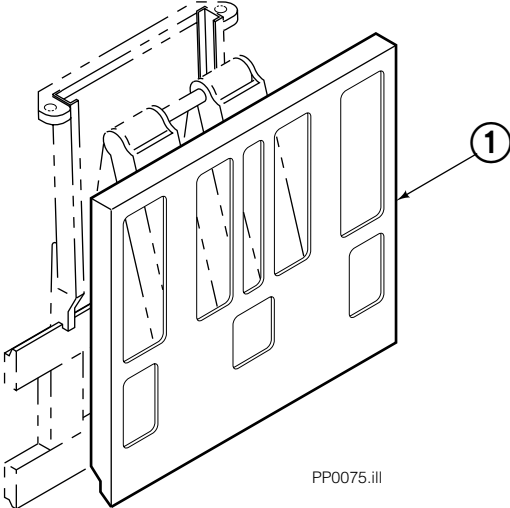

■ See Valve page for parts breakdown.

Valve Load Push

35E/45E			
REF	QTY	PART NO.	DESCRIPTION
		688384	Valve Assembly
1	1	688385	Body
2	1	687224	Relief Valve
3	2	663694	Fitting, 3

Faceplate Group

Push

REF	QTY	PART NO.	DESCRIPTION
		205057	Faceplate Group 40"x40" ■
1	1	204636	Faceplate 40"x40" ■