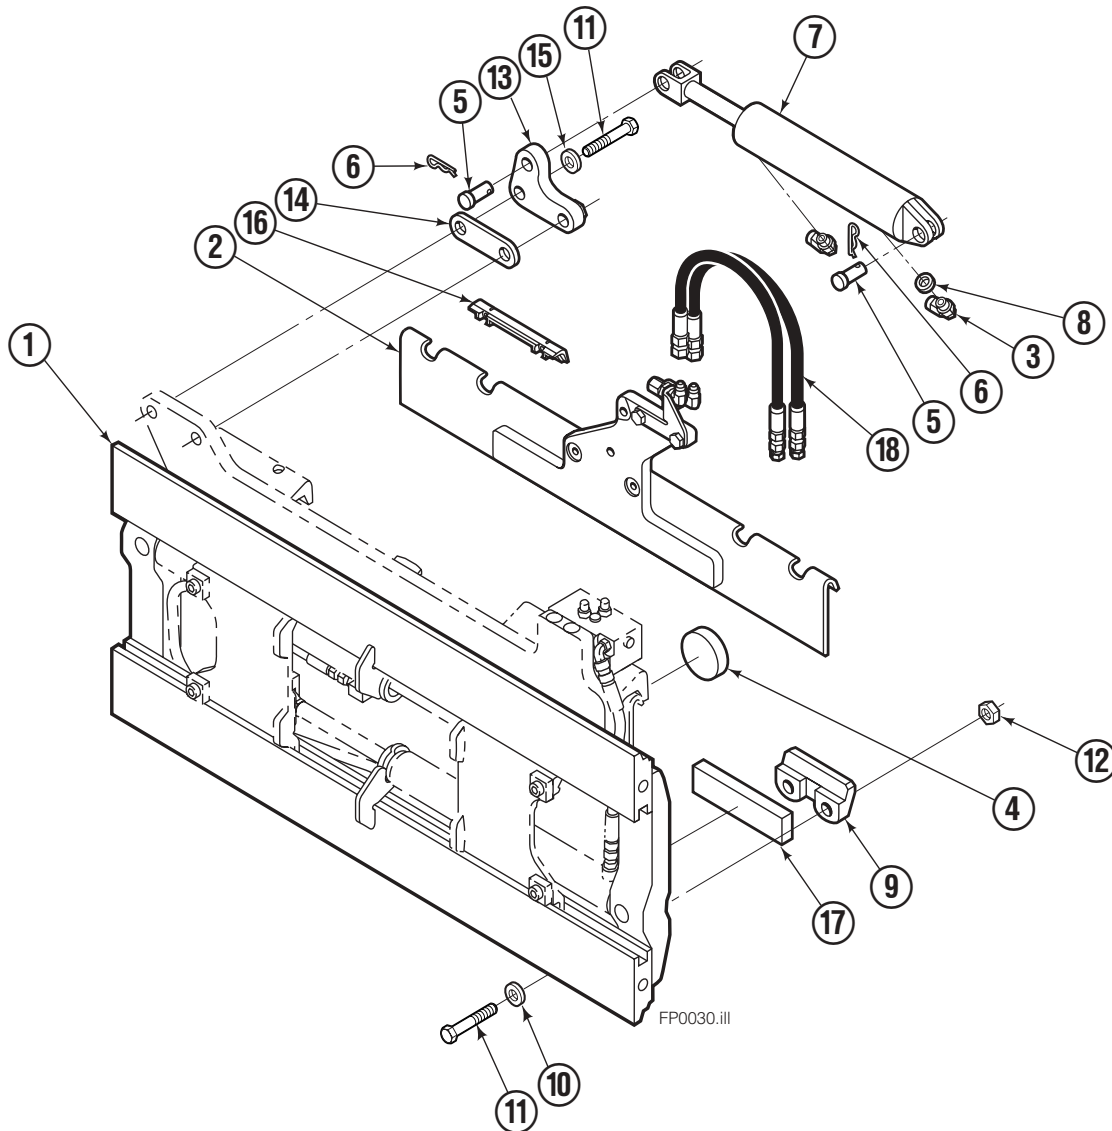

Safety Decals

Part No. 665595
(5) Places

Mounting Group Sideshifting

55F							
REF	QTY	PART NO.	DESCRIPTION	REF	QTY	PART NO.	DESCRIPTION
	●	377042	Sideshifting Mounting-41" ■	10	4	667225	Washer
1	1	375583	Frame-41" ■	11	6	766154	Capscrew, M16x2,0x40-8.8
2	1	377025	Anchor Bracket-41" ■	12	4	678990	Nut
3	2	601676	Fitting, 6-6	13	1	206909	Lug
4	2	678832	Pin	14	1	206910	Spacer
5	2	678525	Clevis Pin	15	2	209740	Lockwasher
6	2	672726	Hairpin Cotter	16	2	204187	Upper Bearing
7	1	675548	Cylinder Assembly ◆	17	2	207209	Lower Bearing
8	1	675550	Washer (orifice .085)	18	4	683182	Capscrew
9	2	675514	Hook	19	2	675515	Guide

■ Carriage width.

● Includes items 2 through 19.

◆ See Cylinder page for parts breakdown.

Sideshift Cylinder ITA Class III

FP0126.ill

55E			
REF	QTY	PART NO.	DESCRIPTION
		675548	Cylinder Assembly
1	1	553857	Nut
2	1	662452	■ Seal
3	1	553501	Piston
4	1	636851	■ Wiper
5	1	638247	■ Back-up Ring
6	1	675550	Washer (orifice .085 in.)
7	1	675549	Shell
8	1	553449	Rod
9	1	2785	■ O-Ring
10	1	615128	■ Back-up Ring
11	1	553500	Retainer
12	1	553856	Retaining Ring
13	1	7202	Snap Ring
14	1	641835	■ Seal
		553861	Service Kit

■ Included in Service Kit 553861.

Hydraulic/Fork Group

55F

REF	QTY	PART NO.	DESCRIPTION	REF	QTY	PART NO.	DESCRIPTION
	●	375335	Hydraulic Group-41" ■	13	2	763169	Capscrew
	□	206912	Fork Group	14	2	680217	Lockwasher
1	1	583944	Cylinder Assembly L. H. ◆	15	8	206924	Capscrew
2	1	583952	Cylinder Assembly R. H. ▼	16	2	206925	Pin
3	1	375369	Hose	17	4	207552	Block
4	1	207568	Hose	18	2	206916	Grommet
5	1	207565	Hose	19	2	206926	Clevis Pin
6	1	207569	Hose	20	2	207210	Hairpin Cotter
7	2	207208	Fork Carrier	21	2	768551	Capscrew
8	2	206914	Lug	22	2	7403	Grease Fitting
9	4	206915	Bearing	23	1	768753	Setscrew
10	4	206922	Capscrew	24	1	207211	Jam Nut
11	4	678991	Lockwasher	25	1	200008	Cable Tie
12	2	206923	Eyebolt	26	6	617915	Fitting, 4-4