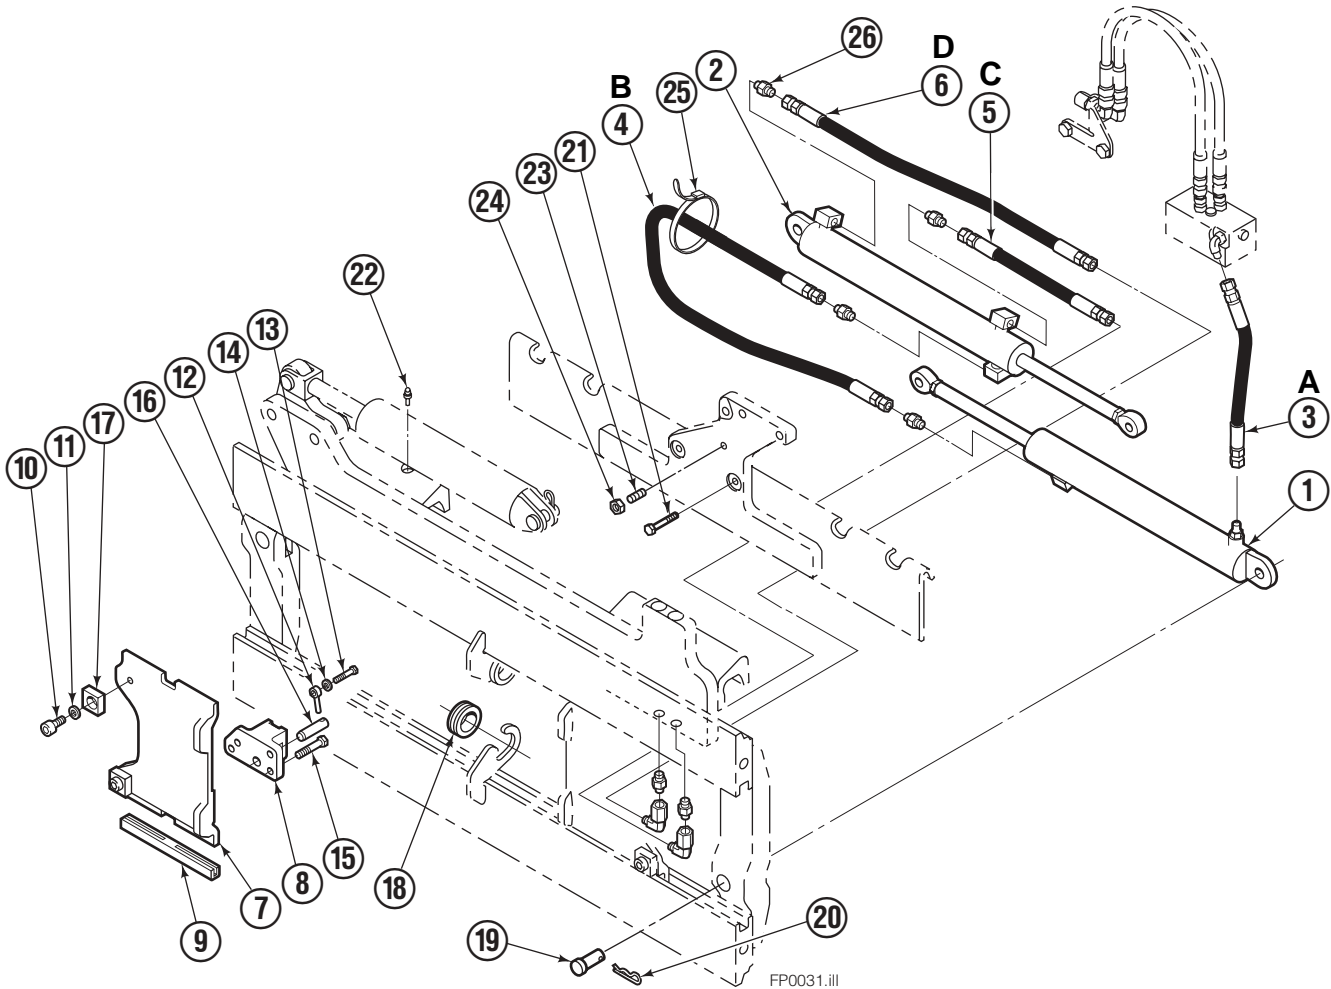

Safety Decals

Part No. 665595
(5) Places

Mounting Group Sideshifting

55F							
REF	QTY	PART NO.	DESCRIPTION	REF	QTY	PART NO.	DESCRIPTION
	●	377042	Sideshifting Mounting-41" ■	10	4	667225	Washer
1	1	375583	Frame-41" ■	11	6	766154	Capscrew, M16x2,0x40-8.8
2	1	377025	Anchor Bracket-41" ■	12	4	678990	Nut
3	2	601676	Fitting, 6-6	13	1	206909	Lug
4	2	678832	Pin	14	1	206910	Spacer
5	2	678525	Clevis Pin	15	2	209740	Lockwasher
6	2	672726	Hairpin Cotter	16	2	204187	Upper Bearing
7	1	675548	Cylinder Assembly ◆	17	2	207209	Lower Bearing
8	1	675550	Washer (orifice .085)	18	4	683182	Capscrew
9	2	675514	Hook	19	2	675515	Guide

■ Carriage width.

● Includes items 2 through 19.

◆ See Cylinder page for parts breakdown.

Sideshift Cylinder ITA Class III

FP0126.ill

55E			
REF	QTY	PART NO.	DESCRIPTION
		675548	Cylinder Assembly
1	1	553857	Nut
2	1	662452	■ Seal
3	1	553501	Piston
4	1	636851	■ Wiper
5	1	638247	■ Back-up Ring
6	1	675550	Washer (orifice .085 in.)
7	1	675549	Shell
8	1	553449	Rod
9	1	2785	■ O-Ring
10	1	615128	■ Back-up Ring
11	1	553500	Retainer
12	1	553856	Retaining Ring
13	1	7202	Snap Ring
14	1	641835	■ Seal
		553861	Service Kit

■ Included in Service Kit 553861.

Hydraulic/Fork Group

55F

REF	QTY	PART NO.	DESCRIPTION	REF	QTY	PART NO.	DESCRIPTION
	●	375335	Hydraulic Group-41" ■	13	2	763169	Capscrew
	□	206912	Fork Group	14	2	680217	Lockwasher
1	1	583944	Cylinder Assembly L. H. ◆	15	8	206924	Capscrew
2	1	583952	Cylinder Assembly R. H. ▼	16	2	206925	Pin
3	1	375369	Hose	17	4	207552	Block
4	1	207568	Hose	18	2	206916	Grommet
5	1	207565	Hose	19	2	206926	Clevis Pin
6	1	207569	Hose	20	2	207210	Hairpin Cotter
7	2	207208	Fork Carrier	21	2	768551	Capscrew
8	2	206914	Lug	22	2	7403	Grease Fitting
9	4	206915	Bearing	23	1	768753	Setscrew
10	4	206922	Capscrew	24	1	207211	Jam Nut
11	4	678991	Lockwasher	25	1	200008	Cable Tie
12	2	206923	Eyebolt	26	6	617915	Fitting, 4-4