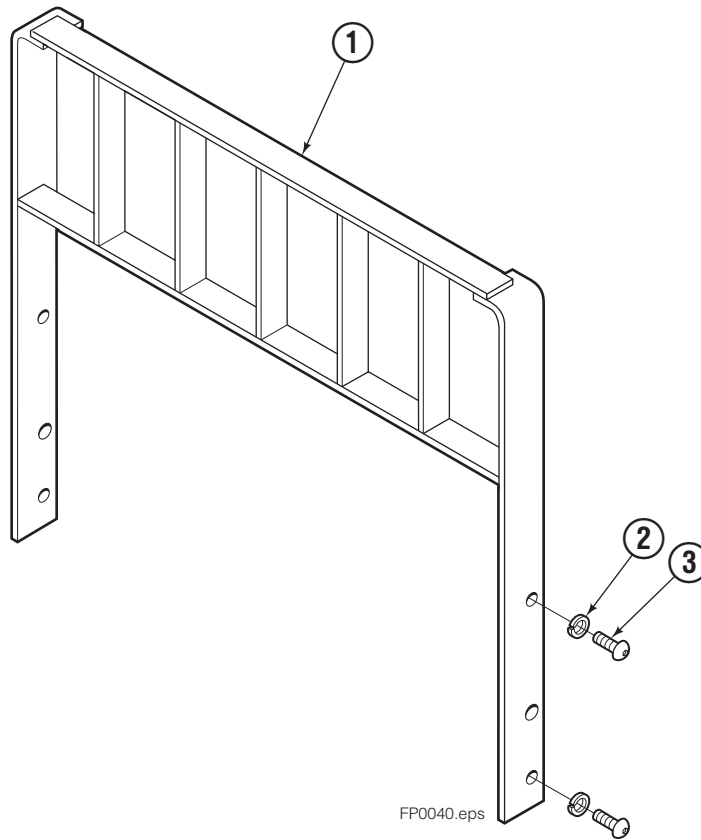

Backrests

55F			
REF	QTY	PART NO.	DESCRIPTION
1	1	207130	Backrest-41"x36"■
2	4	684586	Lockwasher
3	4	200173	Capscrew

■ Width by Height.
Ref: 3S-3979.