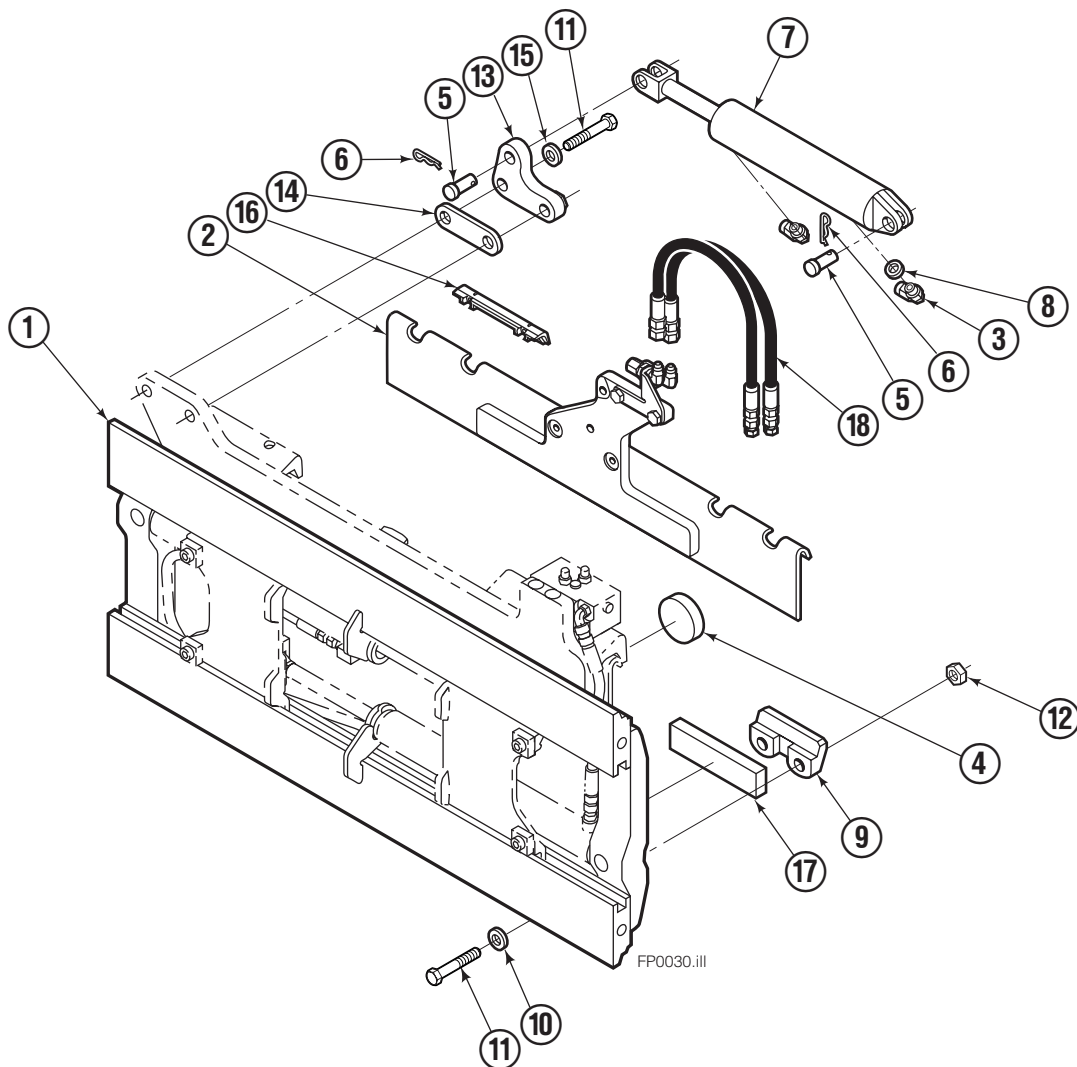

Safety Decals

Mounting Group Sideshifting

Reference:
BC-101
SK-5981
Mtg: 2S-3988
Frame: 4S-3972

55F							
REF	QTY	PART NO.	DESCRIPTION	REF	QTY	PART NO.	DESCRIPTION
		207327●	Sideshifting Mounting	10	4	667225	Washer
1	1	395316	Frame	11	6	766154	Cap screw, M16x2,0x40-8.8
2	1	207185	Anchor Bracket	12	4	678990	Nut
3	2	601676	Fitting, 6-6	13	1	206909	Lug
4	1	206917	Center Bearing—49" only	14	1	206910	Spacer
5	2	678525	Clevis Pin	15	2	684355	Lockwasher
6	2	672726	Hairpin Cotter	16	2	204187	Upper Bearing
◆7	1	675548	Cylinder Assembly	17	2	207209	Lower Bearing
8	1	675550	Washer (orifice .085)	18	2	207578	Hose
9	2	204186	Lower Hook				

- Includes items 2 through 17.
- ◆ See Cylinder page for parts breakdown.

Sideshift Cylinder ITA Class III

FP0126.ill

55E			
REF	QTY	PART NO.	DESCRIPTION
		675548	Cylinder Assembly
1	1	553857	Nut
2	1	662452	■ Seal
3	1	553501	Piston
4	1	636851	■ Wiper
5	1	638247	■ Back-up Ring
6	1	675550	Washer (orifice .085 in.)
7	1	675549	Shell
8	1	553449	Rod
9	1	2785	■ O-Ring
10	1	615128	■ Back-up Ring
11	1	553500	Retainer
12	1	553856	Retaining Ring
13	1	7202	Snap Ring
14	1	641835	■ Seal
		553861	Service Kit

■ Included in Service Kit 553861.

Hydraulic/Fork Group

Reference:
BC-101
SK-5981

55F							
REF	QTY	PART NO.	DESCRIPTION	REF	QTY	PART NO.	DESCRIPTION
		●207221	Hydraulic Group-41" ■	13	2	763169	Capscrew
		□206912	Fork Group	14	2	680217	Lockwasher
◆1	1	583944	Cylinder Assembly L. H. 41" ■	15	8	206924	Capscrew
▼2	1	583952	Cylinder Assembly R. H. 41" ■	16	2	206925	Pin
3	1	207567	Hose-41" ■	17	4	207552	Block
4	1	207568	Hose-41" ■	18	2	206916	Grommet
5	1	207565	Hose	19	2	206926	Clevis Pin
6	1	207569	Hose-41" ■	20	2	207210	Hairpin Cotter
7	2	207208	Fork Carrier	21	2	768551	Capscrew
8	2	206914	Lug	22	2	7403	Grease Fitting
9	4	206915	Bearing	23	1	768753	Setscrew
10	4	206922	Capscrew	24	1	207211	Jam Nut
11	4	678991	Lockwasher	25	1	200008	Cable Tie
12	2	206923	Eyebolt	26	6	617915	Fitting, 4-4