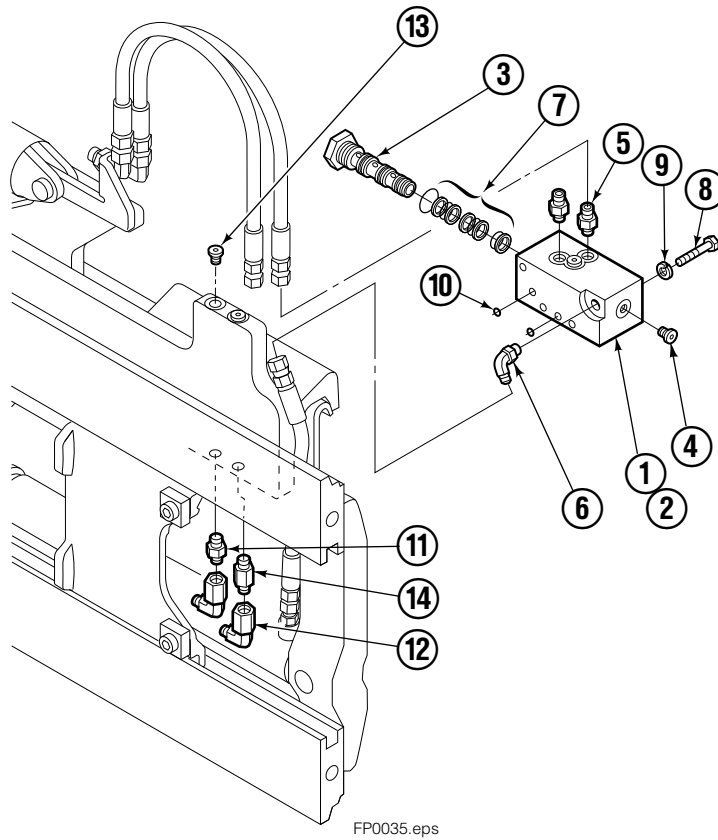

55F

REF	QTY	PART NO.	DESCRIPTION
		583944	Cylinder Assembly – 41" ■
1	1	564169	Shell – 41" ■
2	1	564185	Rod – 41" ■
3	1	685664	Retainer
4	1	685665	Piston
5	1	564193	● Rod End
6	1	5718	● Nut
7	1	636850	● Rod Wiper
8	1	646540	● Rod Seal
9	1	2718	● O-Ring
10	1	615122	● Back-up Ring
11	1	2710	● O-Ring
12	1	663728	● Piston Seal
13	1	563462	Piston Nut
14	1	563916	Retaining Ring
15	1	3137	Snap Ring
		684827	Service Kit

■ Carriage width.

● Included in Service Kit 684827.

Reference: 2-6140, 2-6141.

Right Hand Cylinder

FP0028.iii

55F			
REF	QTY	PART NO.	DESCRIPTION
		583952	Cylinder Assembly – 41" ■
1	1	564177	Shell – 41" ■
2	1	564185	Rod – 41" ■
3	1	685664	Retainer
4	1	685665	Piston
5	1	564193	● Rod End
6	1	5718	● Nut
7	1	636850	● Rod Wiper
8	1	646540	● Rod Seal
9	1	2718	● O-Ring
10	1	615122	● Back-up Ring
11	1	2710	● O-Ring
12	1	663728	● Piston Seal
13	1	563462	Piston Nut
14	1	563916	Retaining Ring
15	1	3137	Snap Ring
		684827	Service Kit

■ Carriage width.

● Included in Service Kit 684827.

Reference: S-6138, S-6139.

Flow Divider Group

55F			
REF	QTY	PART NO.	DESCRIPTION
		206921	Flow Divider Group
1	1	■ 206919	Valve
2	1	206918	Valve Body
3	1	207301	Cartridge-Combiner
4	2	663694	Fitting, 3
5	2	617915	Fitting, 4-4
6	1	617917	Fitting, 4-4
7	1	679992	Service Kit
8	3	685105	Capscrew
9	3	678993	Lockwasher
10	2	207300	O-Ring
11	6	617915	Fitting, 4-4
12	2	617641	Fitting, 4-4
13	2	609234	Fitting, 4-4
14	1	617916	Fitting, 4-4

■ Includes items 1 through 7.

Standard Installation Group

REF	QTY	PART NO.	DESCRIPTION
		207342	Installation Group
1	1	207314	Bracket
2	2	762899	Capscrew, M10X20-8.8
3	2	681238	Lockwasher
4	2	2453	Fitting, 8-8
5	2	207578	Hose