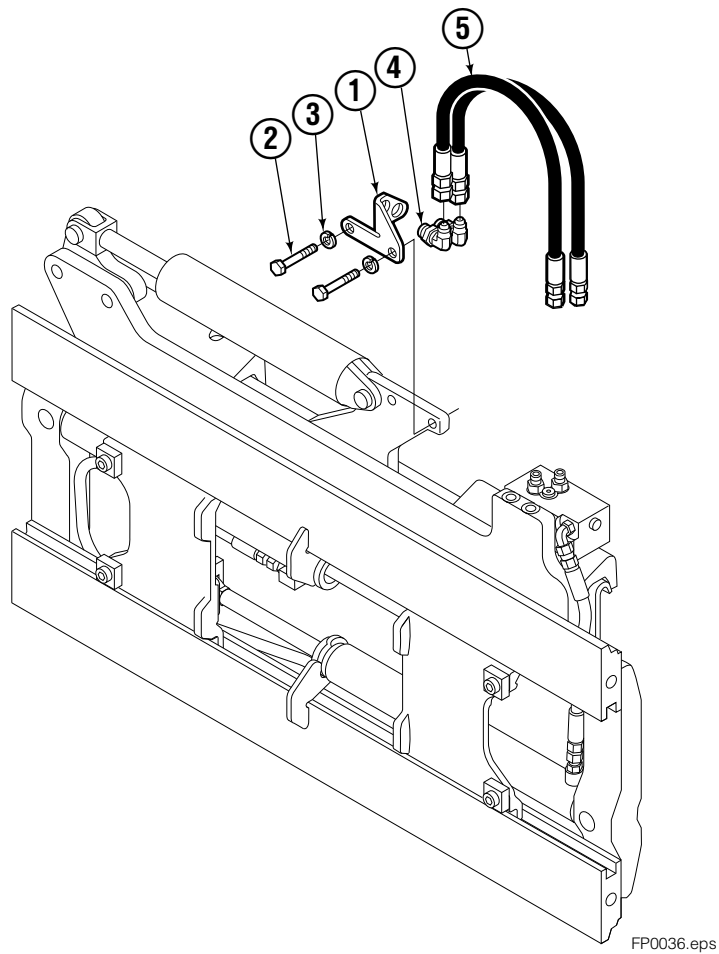

■ Carriage width.

● Included in Service Kit 684827.

Reference: 2-6140, 2-6141.

Right Hand Cylinder

FP0028.iii

55F			
REF	QTY	PART NO.	DESCRIPTION
		583952	Cylinder Assembly – 41" ■
1	1	564177	Shell – 41" ■
2	1	564185	Rod – 41" ■
3	1	685664	Retainer
4	1	685665	Piston
5	1	564193	● Rod End
6	1	5718	● Nut
7	1	636850	● Rod Wiper
8	1	646540	● Rod Seal
9	1	2718	● O-Ring
10	1	615122	● Back-up Ring
11	1	2710	● O-Ring
12	1	663728	● Piston Seal
13	1	563462	Piston Nut
14	1	563916	Retaining Ring
15	1	3137	Snap Ring
		684827	Service Kit

■ Carriage width.

● Included in Service Kit 684827.

Reference: S-6138, S-6139.

Flow Divider Group

55F			
REF	QTY	PART NO.	DESCRIPTION
		206921	Flow Divider Group
1	1	■ 206919	Valve
2	1	206918	Valve Body
3	1	207301	Cartridge-Combiner
4	2	663694	Fitting, 3
5	2	617915	Fitting, 4-4
6	1	617917	Fitting, 4-4
7	1	679992	Service Kit
8	3	685105	Capscrew
9	3	678993	Lockwasher
10	2	207300	O-Ring
11	6	617915	Fitting, 4-4
12	2	617641	Fitting, 4-4
13	2	609234	Fitting, 4-4
14	1	617916	Fitting, 4-4

■ Includes items 1 through 7.

Standard Installation Group

REF	QTY	PART NO.	DESCRIPTION
		207342	Installation Group
1	1	207314	Bracket
2	2	762899	Capscrew, M10X20-8.8
3	2	681238	Lockwasher
4	2	2453	Fitting, 8-8
5	2	207578	Hose

Backrests

55F			
REF	QTY	PART NO.	DESCRIPTION
1	1	207130	Backrest-41"x36"■
2	4	684586	Lockwasher
3	4	200173	Capscrew

■ Width by Height.
Ref: 3S-3979.

Do you have questions you need answered right now? Call your nearest Cascade Parts Department. Visit us online at www.cascorp.com