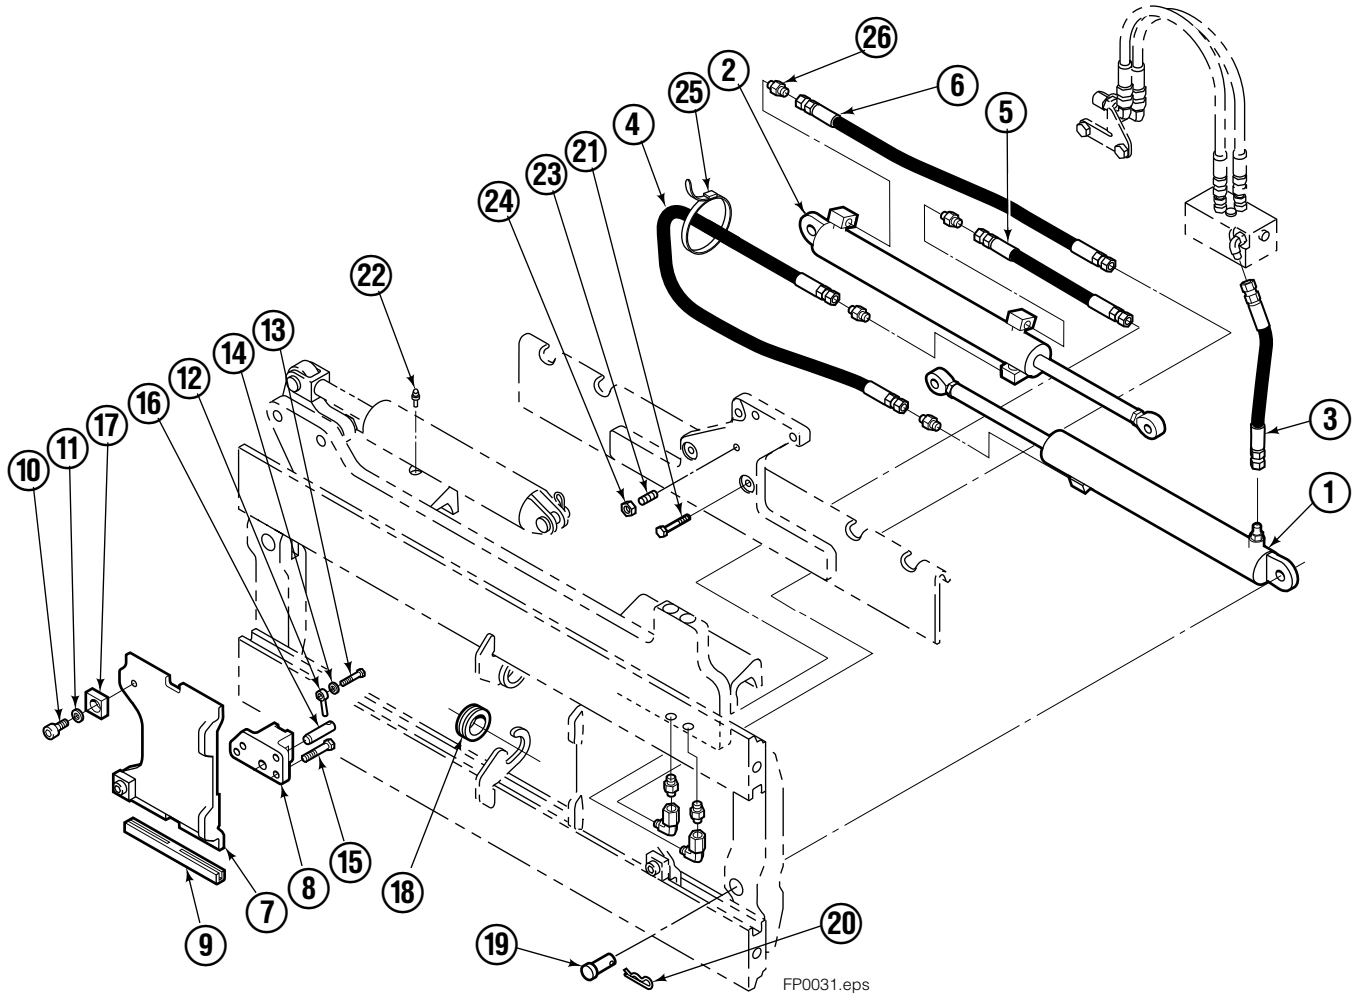

Safety Decals

Mounting Group Sideshifting

Reference:
BC-101
SK-5981
Mtg: 2S-3988
Frame: 4S-3972

55F							
REF	QTY	PART NO.	DESCRIPTION	REF	QTY	PART NO.	DESCRIPTION
		207327●	Sideshifting Mounting	10	4	667225	Washer
1	1	395316	Frame	11	6	766154	Cap screw, M16x2,0x40-8.8
2	1	207185	Anchor Bracket	12	4	678990	Nut
3	2	601676	Fitting, 6-6	13	1	206909	Lug
4	1	206917	Center Bearing—49" only	14	1	206910	Spacer
5	2	678525	Clevis Pin	15	2	684355	Lockwasher
6	2	672726	Hairpin Cotter	16	2	204187	Upper Bearing
◆7	1	675548	Cylinder Assembly	17	2	207209	Lower Bearing
8	1	675550	Washer (orifice .085)	18	2	207578	Hose
9	2	204186	Lower Hook				

- Includes items 2 through 17.
- ◆ See Cylinder page for parts breakdown.

Sideshift Cylinder ITA Class III

FP0126.ill

55E			
REF	QTY	PART NO.	DESCRIPTION
		675548	Cylinder Assembly
1	1	553857	Nut
2	1	662452	■ Seal
3	1	553501	Piston
4	1	636851	■ Wiper
5	1	638247	■ Back-up Ring
6	1	675550	Washer (orifice .085 in.)
7	1	675549	Shell
8	1	553449	Rod
9	1	2785	■ O-Ring
10	1	615128	■ Back-up Ring
11	1	553500	Retainer
12	1	553856	Retaining Ring
13	1	7202	Snap Ring
14	1	641835	■ Seal
		553861	Service Kit

■ Included in Service Kit 553861.

Hydraulic/Fork Group

Reference:
BC-101
SK-5981

55F							
REF	QTY	PART NO.	DESCRIPTION	REF	QTY	PART NO.	DESCRIPTION
		●207221	Hydraulic Group-41" ■	13	2	763169	Capscrew
		□206912	Fork Group	14	2	680217	Lockwasher
◆1	1	583944	Cylinder Assembly L. H. 41" ■	15	8	206924	Capscrew
▼2	1	583952	Cylinder Assembly R. H. 41" ■	16	2	206925	Pin
3	1	207567	Hose-41" ■	17	4	207552	Block
4	1	207568	Hose-41" ■	18	2	206916	Grommet
5	1	207565	Hose	19	2	206926	Clevis Pin
6	1	207569	Hose-41" ■	20	2	207210	Hairpin Cotter
7	2	207208	Fork Carrier	21	2	768551	Capscrew
8	2	206914	Lug	22	2	7403	Grease Fitting
9	4	206915	Bearing	23	1	768753	Setscrew
10	4	206922	Capscrew	24	1	207211	Jam Nut
11	4	678991	Lockwasher	25	1	200008	Cable Tie
12	2	206923	Eyebolt	26	6	617915	Fitting, 4-4