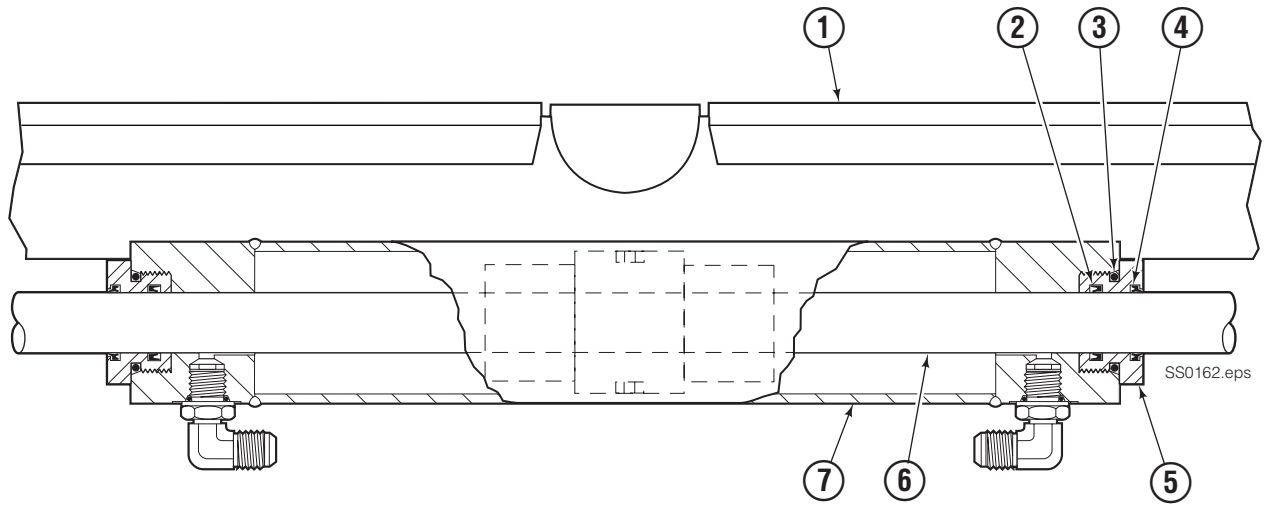

Cylinder Assembly

REF	QTY	PART NO.	DESCRIPTION
1	1	6061488	Cylinder Assembly
2	2	562132	● Rod Seal
3	2	415866	● O-Ring, 70 Duro
4	2	562131	● Rod Wiper Seal
5	2	218324	Retainer/Seal Carrier
6	-	■	Rod/Piston Assembly
7	-	■	Cylinder Shell
		219868	Rod Seal Service Kit

1. Included in Service Kit 219868.
   - Not serviceable - order new Cylinder Assembly.
2. Reference: S-22490.