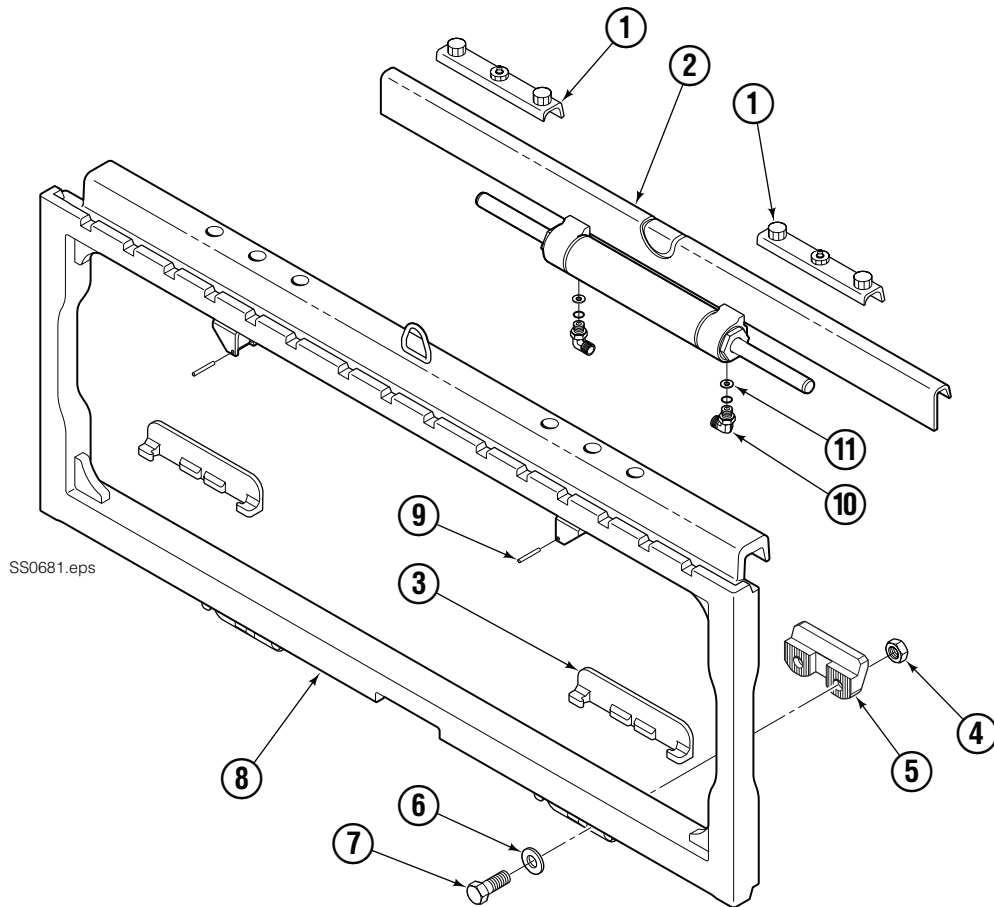

Items that vary by width

65K			
ASSEMBLY PART NO.	REF. NO. 1 ★ CYLINDER SHELL QTY 2	REF. NO. 2 ★ CYLINDER ROD QTY 2	REF. NO. 3 TUBE QTY 2
6068608	6054522	6054523	6047381

REF	QTY	PART NO.	DESCRIPTION
		6056272	Common Parts Group
4	1	6043391	Manifold
5	2	6052301	Fork Carrier, Inner, 80/100/122 mm Fork
6	2	6042449	Fork Carrier, Outer
7	2	424115	Grease Fitting
8	2	6052709	Cylinder Head End
9	2	6042658	Restrictor Fitting
10	4	6039245	Shim
11	2	6039028	Cylinder Retainer
	2	6055787	Cylinder Retainer w/Seals (Items 12-14)
12	8	666183	O-Ring, Retainer OD ✘
13	2	6039179	Rod Seal, Retainer ✘
14	2	6039180	Rod Wiper, Retainer ✘
15	4	6042830	Half-Ring Keeper
16	2	6039172	Piston Wear Ring ✘
17	2	6047577	Piston Seal ✘
18	4	6039171	Bearing, Composite ✔
19	4	6043341	Wiper ✔
20	2	6043316	Rod Retainer Plug
21	4	768824	Capscrew, M10 x 120
22	2	6043332	Fitting, M10 to No.4 JIC ●
23	4	6042689	Fitting, M10 to EO-2 Tube
24	4	769572	Capscrew, M12 x 35 ■
25	4	684660	Lockwasher, M12 ■
26	4	—	Capscrew, M10 x 25
27	2	—	Spacer Bar
28	2	—	Rod Spacer
29	2	6055038	Piston Spacer

★ If cylinder shell or rod needs replacing due to bending damage, order complete Fork Positioner Assembly.

✘ Included in Cylinder Service Kit 6055389.

✔ Included in Composite Bearing Service Kit 6055390.

● Included in Fitting Group 6045440.

■ Included in Mounting Kit 6045442.

Reference: SK-8737.

Sideshift Assembly

65K

REF	QTY	PART NO.	DESCRIPTION	REF	QTY	PART NO.	DESCRIPTION
1	2	6051249	Upper Bearing	7	4	752903	◆ Capscrew, M16 x 45
2	1	6061488	Cylinder ▲	8	1	6068607	Frame ●
3	2	6057162	Lower Bearing	9	2	7890	Roll Pin
4	4	678990	◆ Nut, M16	10	2	601676	■ Fitting, 6-6
5	2	204186	◆ Lower Hook	11	2	221733	▼ Restrictor Washer
6	4	667225	◆ Washer				