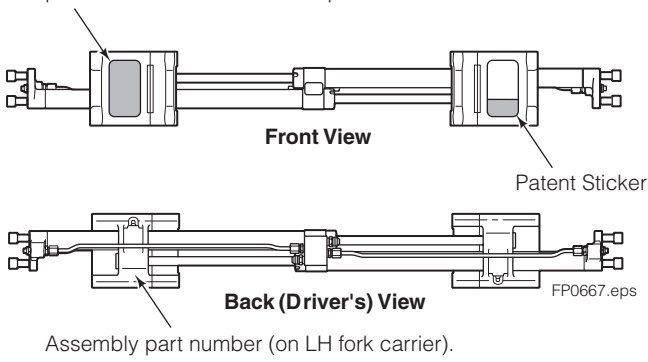

Fork Positioner Assembly

Sticker showing operating pressure,
phone numbers for service & parts.

Fork Positioner Assembly

Items that vary by width

65K			
ASSEMBLY PART NO.	REF. NO. 1 ★ CYLINDER SHELL QTY 2	REF. NO. 2 ★ CYLINDER ROD QTY 2	REF. NO. 3 TUBE QTY 2
6068608	6054522	6054523	6047381

REF	QTY	PART NO.	DESCRIPTION
		6056272	Common Parts Group
4	1	6043391	Manifold
5	2	6052301	Fork Carrier, Inner, 80/100/122 mm Fork
6	2	6042449	Fork Carrier, Outer
7	2	424115	Grease Fitting
8	2	6052709	Cylinder Head End
9	2	6042658	Restrictor Fitting
10	4	6039245	Shim
11	2	6039028	Cylinder Retainer
	2	6055787	Cylinder Retainer w/Seals (Items 12-14)
12	8	666183	O-Ring, Retainer OD ✘
13	2	6039179	Rod Seal, Retainer ✘
14	2	6039180	Rod Wiper, Retainer ✘
15	4	6042830	Half-Ring Keeper
16	2	6039172	Piston Wear Ring ✘
17	2	6047577	Piston Seal ✘
18	4	6039171	Bearing, Composite ✔
19	4	6043341	Wiper ✔
20	2	6043316	Rod Retainer Plug
21	4	768824	Capscrew, M10 x 120
22	2	6043332	Fitting, M10 to No.4 JIC ●
23	4	6042689	Fitting, M10 to EO-2 Tube
24	4	769572	Capscrew, M12 x 35 ■
25	4	684660	Lockwasher, M12 ■
26	4	—	Capscrew, M10 x 25
27	2	—	Spacer Bar
28	2	—	Rod Spacer
29	2	6055038	Piston Spacer

★ If cylinder shell or rod needs replacing due to bending damage, order complete Fork Positioner Assembly.

✘ Included in Cylinder Service Kit 6055389.

✔ Included in Composite Bearing Service Kit 6055390.

● Included in Fitting Group 6045440.

■ Included in Mounting Kit 6045442.

Reference: SK-8737.