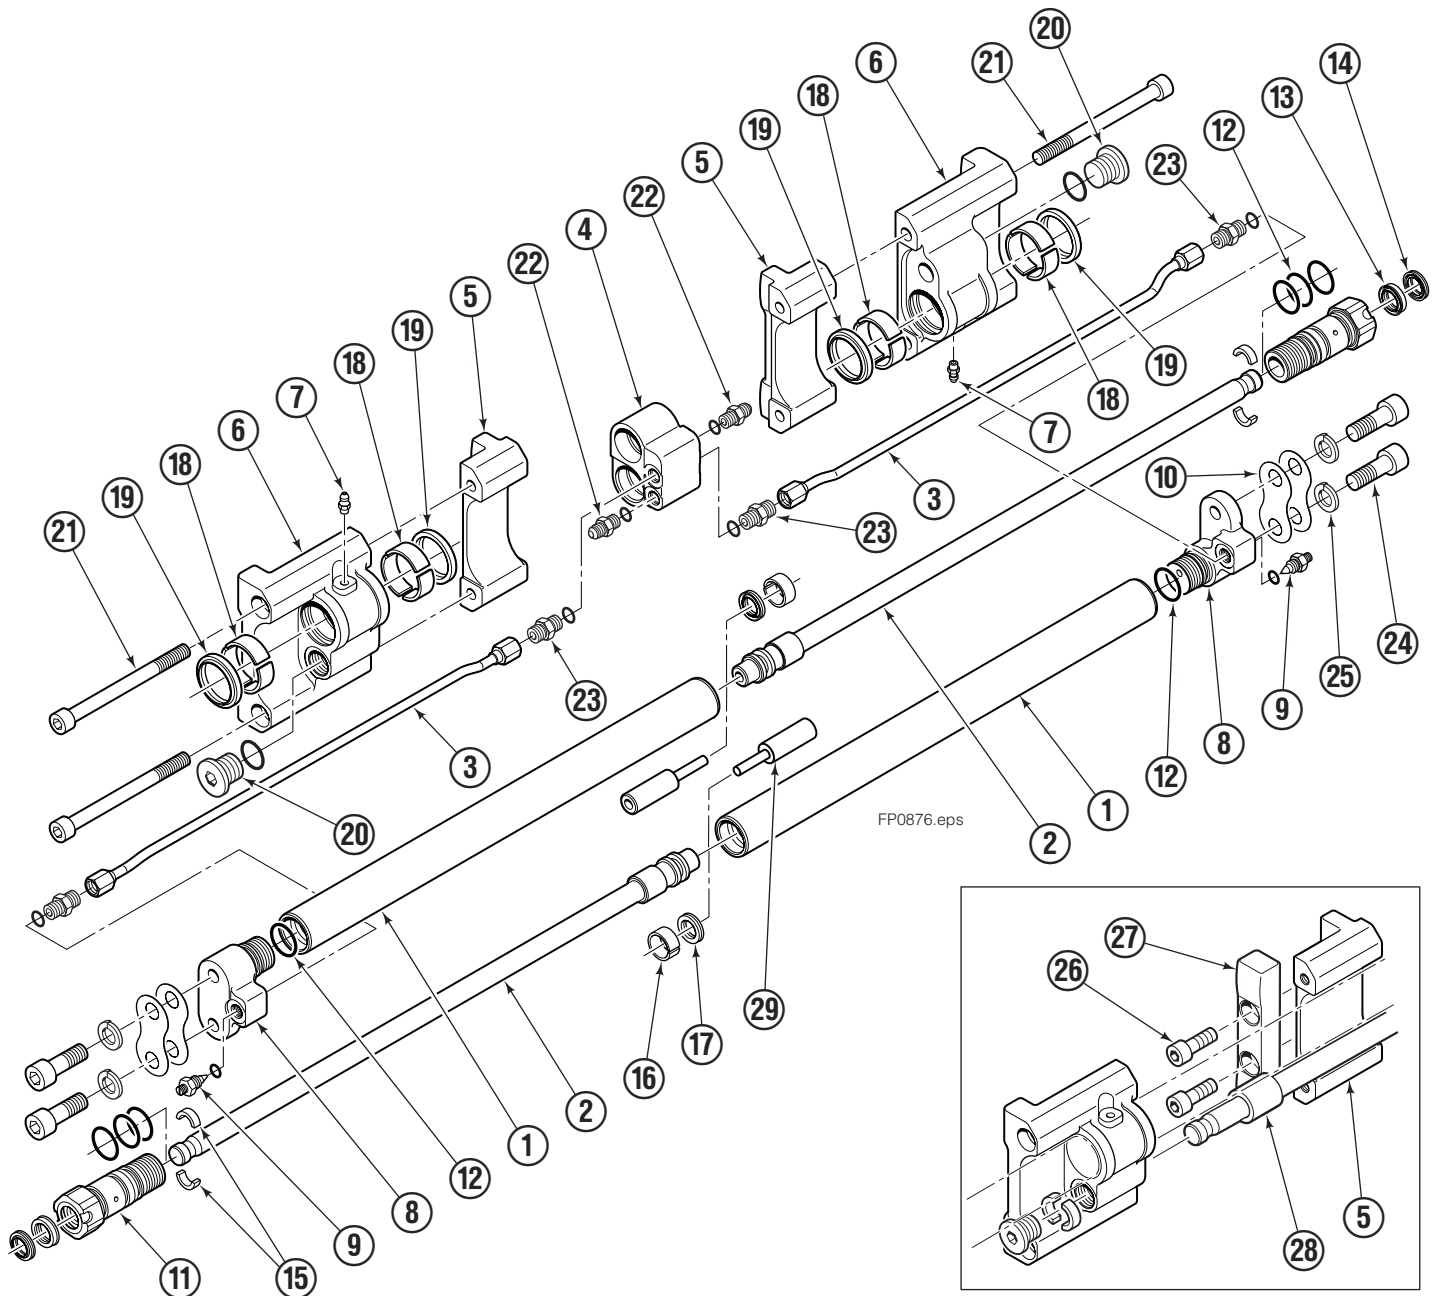

Fork Positioner Assembly

Sticker showing operating pressure,
phone numbers for service & parts.

Fork Positioner Assembly

Items that vary by width

65K			
ASSEMBLY PART NO.	REF. NO. 1 ★ CYLINDER SHELL QTY 2	REF. NO. 2 ★ CYLINDER ROD QTY 2	REF. NO. 3 TUBE QTY 2
6068608	6054522	6054523	6047381

REF	QTY	PART NO.	DESCRIPTION
		6056272	Common Parts Group
4	1	6043391	Manifold
5	2	6052301	Fork Carrier, Inner, 80/100/122 mm Fork
6	2	6042449	Fork Carrier, Outer
7	2	424115	Grease Fitting
8	2	6052709	Cylinder Head End
9	2	6042658	Restrictor Fitting
10	4	6039245	Shim
11	2	6039028	Cylinder Retainer
	2	6055787	Cylinder Retainer w/Seals (Items 12-14)
12	8	666183	O-Ring, Retainer OD ✘
13	2	6039179	Rod Seal, Retainer ✘
14	2	6039180	Rod Wiper, Retainer ✘
15	4	6042830	Half-Ring Keeper
16	2	6039172	Piston Wear Ring ✘
17	2	6047577	Piston Seal ✘
18	4	6039171	Bearing, Composite ✔
19	4	6043341	Wiper ✔
20	2	6043316	Rod Retainer Plug
21	4	768824	Capscrew, M10 x 120
22	2	6043332	Fitting, M10 to No.4 JIC ●
23	4	6042689	Fitting, M10 to EO-2 Tube
24	4	769572	Capscrew, M12 x 35 ■
25	4	684660	Lockwasher, M12 ■
26	4	—	Capscrew, M10 x 25
27	2	—	Spacer Bar
28	2	—	Rod Spacer
29	2	6055038	Piston Spacer

★ If cylinder shell or rod needs replacing due to bending damage, order complete Fork Positioner Assembly.

✘ Included in Cylinder Service Kit 6055389.

✔ Included in Composite Bearing Service Kit 6055390.

● Included in Fitting Group 6045440.

■ Included in Mounting Kit 6045442.

Reference: SK-8737.