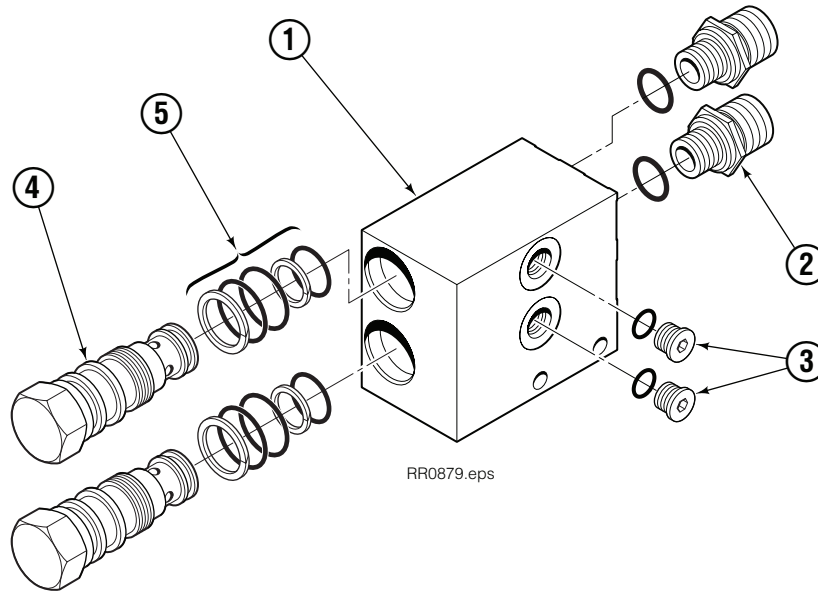

Rotator Group

RR0877.eps

30G

REF	QTY	PART NO.	DESCRIPTION	REF	QTY	PART NO.	DESCRIPTION
		6804837	Rotator Group	11	4	6064636	Capscrew, M8 x 25
1	1	6804485	Faceplate	12	4	680253	Lockwasher, M8
2	1	6800078	Baseplate	13	2	787379	Capscrew, M6 x 55
3	1	6800068	Bearing Assembly	14	2	206323	Lockwasher, M6
4	1	7401	Grease Fitting	15	1	6610	Plug
5	1	6803075	Bearing Seal	16	18	6055606	Capscrew, M10 x 45
6	1	6098733	Drive Group ●	17	36	683826	Lockwasher, M10
7	1	6808907	Tube	18	16	6064634	Capscrew, M10 x 35
8	1	6809050	Tube	19	2	604511	Fitting, 6-6 ★
9	1	6809211	Valve Assembly ■	20	2	6096905	Capscrew, M10 x 35
10	1	7406	Grease Fitting				

- See Drive page for parts breakdown.
- See Valve page for parts breakdown.

- ★ Included in Fitting Group 6040919.
Reference: Fastener Kit 6803033, Common Parts 6804574r3.

Drive Group

REF	QTY	PART NO.	DESCRIPTION	REF	QTY	PART NO.	DESCRIPTION
		6098733	Drive Group	14	2	778100	Fitting, M16
1	1	6098727	Housing	15	1	6036948	Bearing
2	1	6098712	Cover	16	1	643369	O-Ring
3	1	6098725	Motor Flange	17	1	6098720	Pinion Seal
4	2	6098716	Flange Gasket	18	1	6052850	Bearing
5	8	761170	Capscrew, M6 x 20	19	1	6098714	Cover
6	3	682662	Capscrew, M6 x 16	20	4	663694	Plug, 3
7	1	643347	O-Ring	21	1	6081802	Motor
8	2	678985	Bearing	22	1	6097882	Retaining Ring
9	1	6098731	Worm	23	1	6803094	Shim - .127 mm (blue)
10	1	6098728	Pinion	24	1	6803095	Shim - .254 mm (brown)
11	1	6098730	Worm Gear	25	1	6803096	Shim - .381 mm (pink)
12	1	6038311	Key	26	1	6803097	Shim - .508 mm (yellow)
13	4	6059569	Capscrew, M6 x 12				

Valve Assembly

REF	QTY	PART NO.	DESCRIPTION
		6809211	Valve Assembly
1	1	6809210	Manifold
2	2	778100	Fitting, M16
3	2	663694	Plug, 3
4	2	6038929	Check Valve – P.O.
5	2	667516	Seal Kit

Fork Bar Group

30G			
REF	QTY	PART NO.	DESCRIPTION
		6804563	Fork Bar Group
1	1	6067295	Upper Fork Bar
2	1	6062886	Lower Fork Bar
3	14	769573	Capscrew, M16 x 30
4	14	678992	Lockwasher, M16
5	2	775443	Capscrew, M16 x 25
6	2	689279	Middle Hook