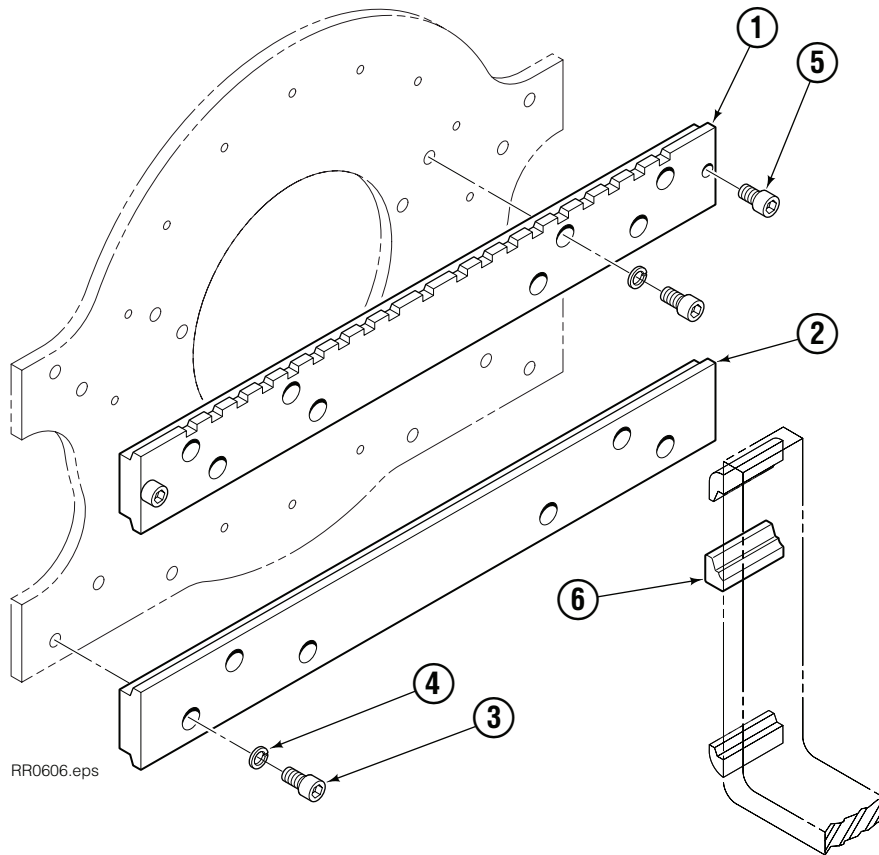

Rotator Group

RR0877.eps

30G

REF	QTY	PART NO.	DESCRIPTION	REF	QTY	PART NO.	DESCRIPTION
		6804837	Rotator Group	11	4	6064636	Capscrew, M8 x 25
1	1	6804485	Faceplate	12	4	680253	Lockwasher, M8
2	1	6800078	Baseplate	13	2	787379	Capscrew, M6 x 55
3	1	6800068	Bearing Assembly	14	2	206323	Lockwasher, M6
4	1	7401	Grease Fitting	15	1	6610	Plug
5	1	6803075	Bearing Seal	16	18	6055606	Capscrew, M10 x 45
6	1	6098733	Drive Group ●	17	36	683826	Lockwasher, M10
7	1	6808907	Tube	18	16	6064634	Capscrew, M10 x 35
8	1	6809050	Tube	19	2	604511	Fitting, 6-6 ★
9	1	6809211	Valve Assembly ■	20	2	6096905	Capscrew, M10 x 35
10	1	7406	Grease Fitting				

- See Drive page for parts breakdown.
- See Valve page for parts breakdown.

- ★ Included in Fitting Group 6040919.
Reference: Fastener Kit 6803033, Common Parts 6804574r3.

Drive Group

REF	QTY	PART NO.	DESCRIPTION	REF	QTY	PART NO.	DESCRIPTION
		6098733	Drive Group	14	2	778100	Fitting, M16
1	1	6098727	Housing	15	1	6036948	Bearing
2	1	6098712	Cover	16	1	643369	O-Ring
3	1	6098725	Motor Flange	17	1	6098720	Pinion Seal
4	2	6098716	Flange Gasket	18	1	6052850	Bearing
5	8	761170	Capscrew, M6 x 20	19	1	6098714	Cover
6	3	682662	Capscrew, M6 x 16	20	4	663694	Plug, 3
7	1	643347	O-Ring	21	1	6081802	Motor
8	2	678985	Bearing	22	1	6097882	Retaining Ring
9	1	6098731	Worm	23	1	6803094	Shim - .127 mm (blue)
10	1	6098728	Pinion	24	1	6803095	Shim - .254 mm (brown)
11	1	6098730	Worm Gear	25	1	6803096	Shim - .381 mm (pink)
12	1	6038311	Key	26	1	6803097	Shim - .508 mm (yellow)
13	4	6059569	Capscrew, M6 x 12				

Valve Assembly

REF	QTY	PART NO.	DESCRIPTION
		6809211	Valve Assembly
1	1	6809210	Manifold
2	2	778100	Fitting, M16
3	2	663694	Plug, 3
4	2	6038929	Check Valve – P.O.
5	2	667516	Seal Kit

Fork Bar Group

30G			
REF	QTY	PART NO.	DESCRIPTION
		6804563	Fork Bar Group
1	1	6067295	Upper Fork Bar
2	1	6062886	Lower Fork Bar
3	14	769573	Capscrew, M16 x 30
4	14	678992	Lockwasher, M16
5	2	775443	Capscrew, M16 x 25
6	2	689279	Middle Hook