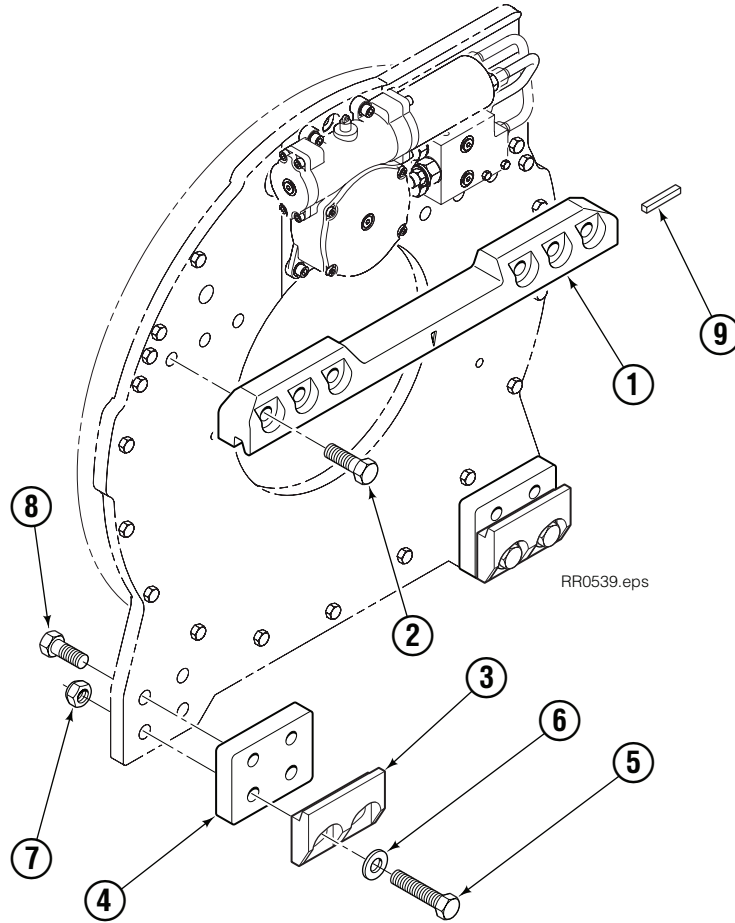

Mounting Group

Class II, 0°			
REF	QTY	PART NO.	DESCRIPTION
		6800603	Mounting Group
1	1	6800601	Upper Hook
2	6	218117	Capscrew, M16 x 30
3	2	675968	Lower Hook
4	2	6803020	Spacer
5	4	684604	Capscrew, M16 x 80
6	4	667225	Washer, .625 in.
7	4	678990	Nut, M16
8	4	766154	Capscrew, M16 x 40
9	1	669344	Stop Block Kit