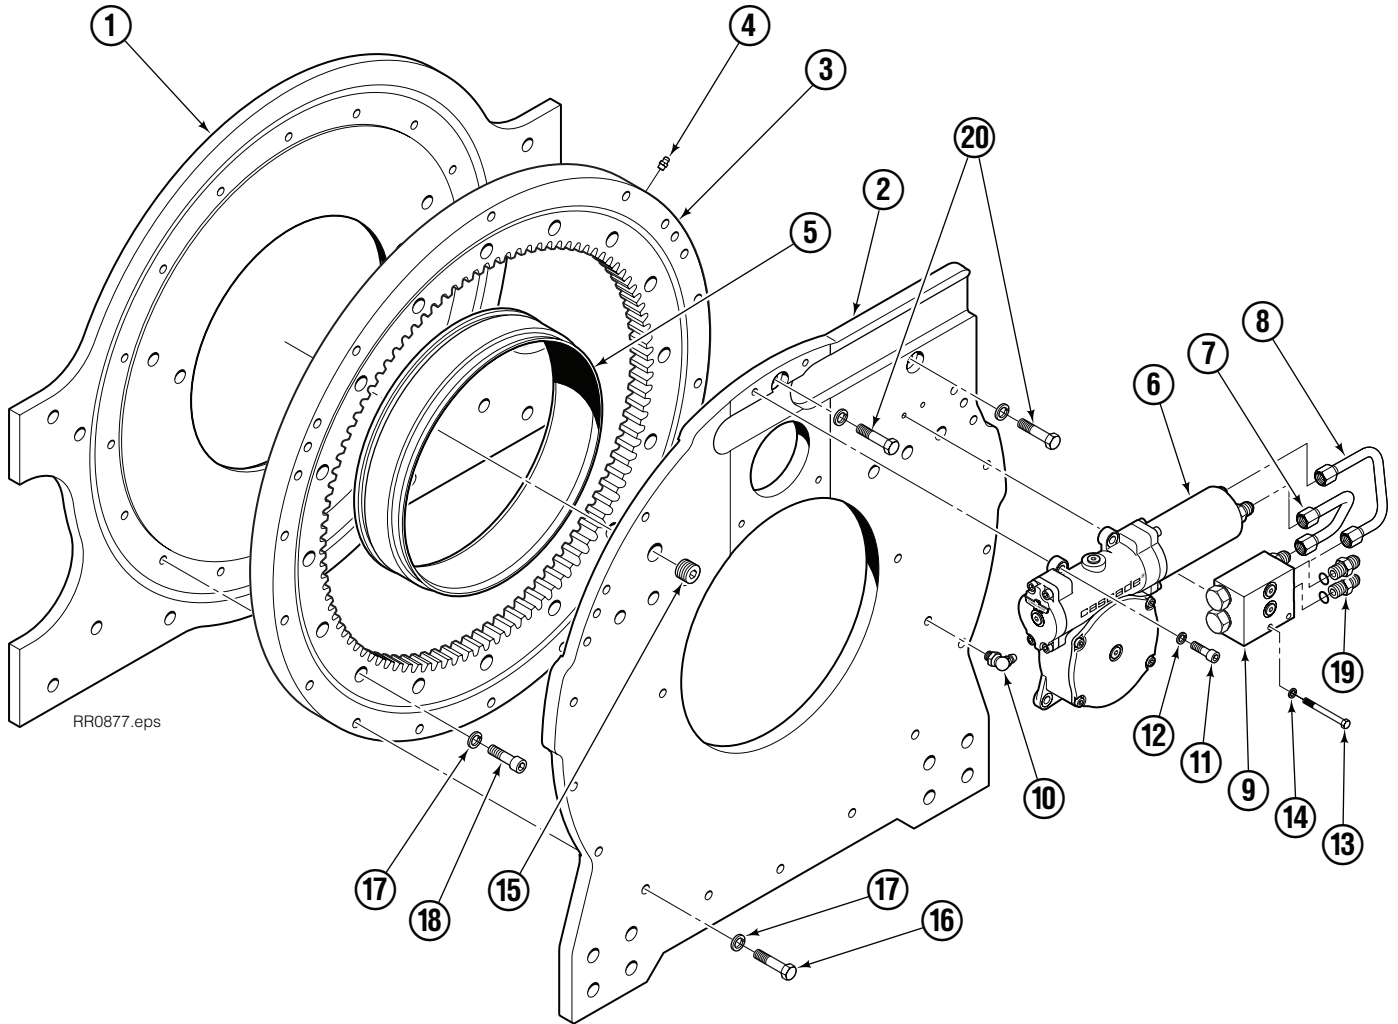

Rotator Group

RR0877.eps

30G

REF	QTY	PART NO.	DESCRIPTION	REF	QTY	PART NO.	DESCRIPTION
		6804837	Rotator Group	11	4	6064636	Capscrew, M8 x 25
1	1	6804485	Faceplate	12	4	680253	Lockwasher, M8
2	1	6800078	Baseplate	13	2	787379	Capscrew, M6 x 55
3	1	6800068	Bearing Assembly	14	2	206323	Lockwasher, M6
4	1	7401	Grease Fitting	15	1	6610	Plug
5	1	6803075	Bearing Seal	16	18	6055606	Capscrew, M10 x 45
6	1	6098733	Drive Group ●	17	36	683826	Lockwasher, M10
7	1	6808907	Tube	18	16	6064634	Capscrew, M10 x 35
8	1	6809050	Tube	19	2	604511	Fitting, 6-6 ★
9	1	6809211	Valve Assembly ■	20	2	6096905	Capscrew, M10 x 35
10	1	7406	Grease Fitting				

- See Drive page for parts breakdown.
- See Valve page for parts breakdown.

- ★ Included in Fitting Group 6040919.
Reference: Fastener Kit 6803033, Common Parts 6804574r3.

Drive Group

REF	QTY	PART NO.	DESCRIPTION	REF	QTY	PART NO.	DESCRIPTION
		6098733	Drive Group	14	2	778100	Fitting, M16
1	1	6098727	Housing	15	1	6036948	Bearing
2	1	6098712	Cover	16	1	643369	O-Ring
3	1	6098725	Motor Flange	17	1	6098720	Pinion Seal
4	2	6098716	Flange Gasket	18	1	6052850	Bearing
5	8	761170	Capscrew, M6 x 20	19	1	6098714	Cover
6	3	682662	Capscrew, M6 x 16	20	4	663694	Plug, 3
7	1	643347	O-Ring	21	1	6081802	Motor
8	2	678985	Bearing	22	1	6097882	Retaining Ring
9	1	6098731	Worm	23	1	6803094	Shim - .127 mm (blue)
10	1	6098728	Pinion	24	1	6803095	Shim - .254 mm (brown)
11	1	6098730	Worm Gear	25	1	6803096	Shim - .381 mm (pink)
12	1	6038311	Key	26	1	6803097	Shim - .508 mm (yellow)
13	4	6059569	Capscrew, M6 x 12				

Valve Assembly

REF	QTY	PART NO.	DESCRIPTION
		6809211	Valve Assembly
1	1	6809210	Manifold
2	2	778100	Fitting, M16
3	2	663694	Plug, 3
4	2	6038929	Check Valve – P.O.
5	2	667516	Seal Kit

Fork Bar Group

30G			
REF	QTY	PART NO.	DESCRIPTION
		6804563	Fork Bar Group
1	1	6067295	Upper Fork Bar
2	1	6062886	Lower Fork Bar
3	14	769573	Capscrew, M16 x 30
4	14	678992	Lockwasher, M16
5	2	775443	Capscrew, M16 x 25
6	2	689279	Middle Hook