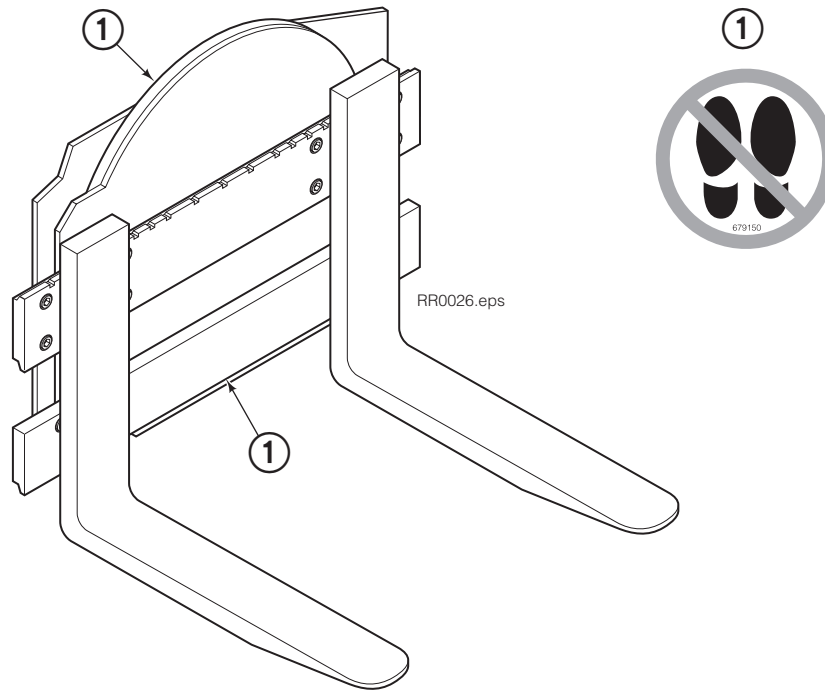

Safety Decals

RR0026.eps

G Rotator			
REF	QTY	PART NO.	DESCRIPTION
1	1	679150	No Step Decal