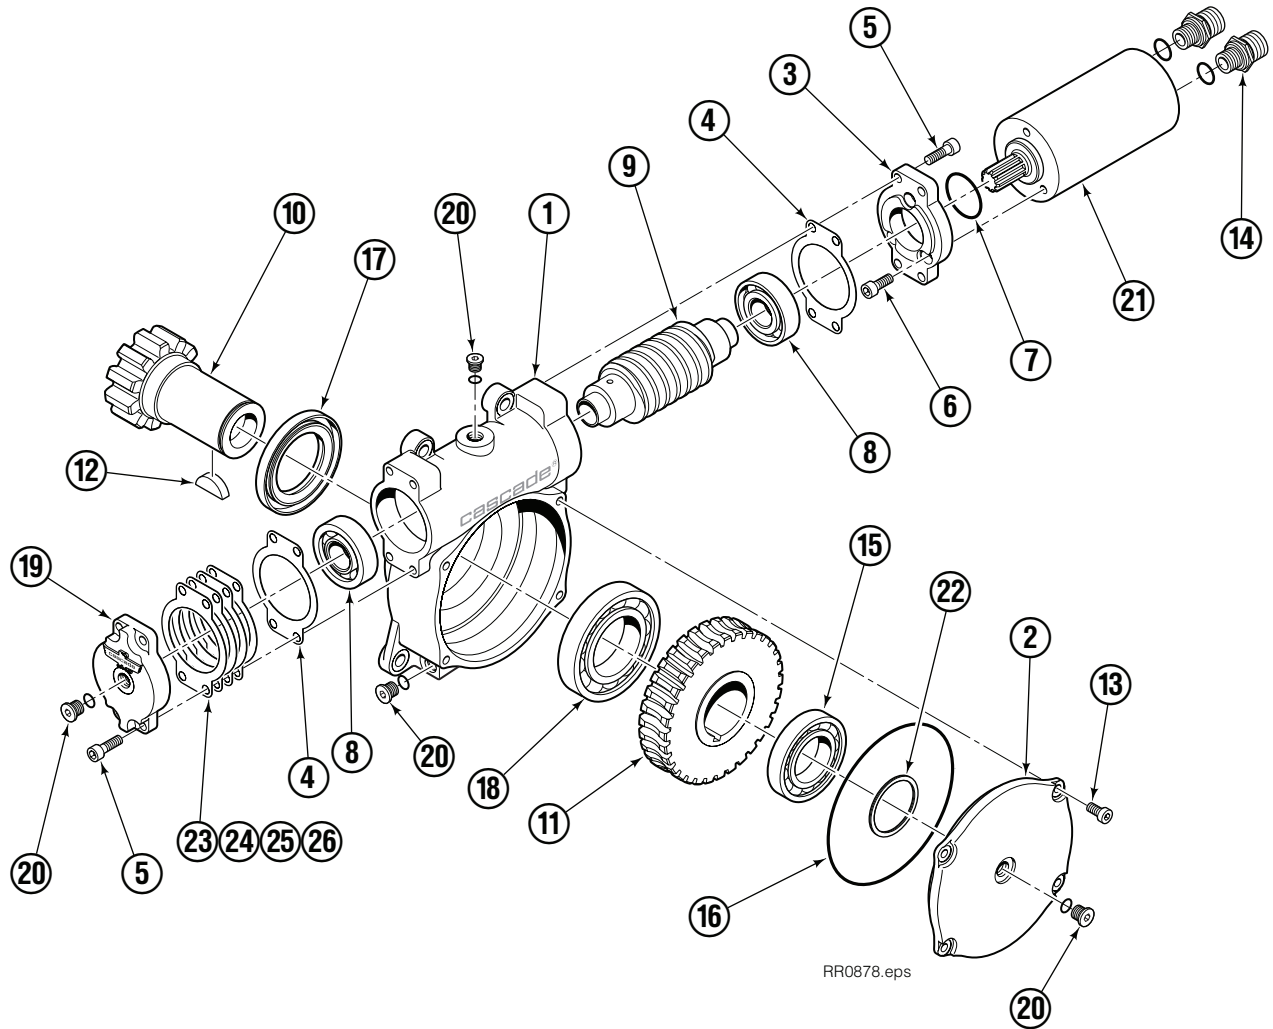

Rotator Group

RR0877.eps

30G

REF	QTY	PART NO.	DESCRIPTION	REF	QTY	PART NO.	DESCRIPTION
		6804837	Rotator Group	11	4	6064636	Capscrew, M8 x 25
1	1	6804485	Faceplate	12	4	680253	Lockwasher, M8
2	1	6800078	Baseplate	13	2	787379	Capscrew, M6 x 55
3	1	6800068	Bearing Assembly	14	2	206323	Lockwasher, M6
4	1	7401	Grease Fitting	15	1	6610	Plug
5	1	6803075	Bearing Seal	16	18	6055606	Capscrew, M10 x 45
6	1	6098733	Drive Group ●	17	36	683826	Lockwasher, M10
7	1	6808907	Tube	18	16	6064634	Capscrew, M10 x 35
8	1	6809050	Tube	19	2	604511	Fitting, 6-6 ★
9	1	6809211	Valve Assembly ■	20	2	6096905	Capscrew, M10 x 35
10	1	7406	Grease Fitting				

- See Drive page for parts breakdown.
- See Valve page for parts breakdown.

- ★ Included in Fitting Group 6040919.
Reference: Fastener Kit 6803033, Common Parts 6804574r3.

Drive Group

REF	QTY	PART NO.	DESCRIPTION	REF	QTY	PART NO.	DESCRIPTION
		6098733	Drive Group	14	2	778100	Fitting, M16
1	1	6098727	Housing	15	1	6036948	Bearing
2	1	6098712	Cover	16	1	643369	O-Ring
3	1	6098725	Motor Flange	17	1	6098720	Pinion Seal
4	2	6098716	Flange Gasket	18	1	6052850	Bearing
5	8	761170	Capscrew, M6 x 20	19	1	6098714	Cover
6	3	682662	Capscrew, M6 x 16	20	4	663694	Plug, 3
7	1	643347	O-Ring	21	1	6081802	Motor
8	2	678985	Bearing	22	1	6097882	Retaining Ring
9	1	6098731	Worm	23	1	6803094	Shim - .127 mm (blue)
10	1	6098728	Pinion	24	1	6803095	Shim - .254 mm (brown)
11	1	6098730	Worm Gear	25	1	6803096	Shim - .381 mm (pink)
12	1	6038311	Key	26	1	6803097	Shim - .508 mm (yellow)
13	4	6059569	Capscrew, M6 x 12				

Valve Assembly

REF	QTY	PART NO.	DESCRIPTION
		6809211	Valve Assembly
1	1	6809210	Manifold
2	2	778100	Fitting, M16
3	2	663694	Plug, 3
4	2	6038929	Check Valve – P.O.
5	2	667516	Seal Kit

Fork Bar Group

30G			
REF	QTY	PART NO.	DESCRIPTION
		6804563	Fork Bar Group
1	1	6067295	Upper Fork Bar
2	1	6062886	Lower Fork Bar
3	14	769573	Capscrew, M16 x 30
4	14	678992	Lockwasher, M16
5	2	775443	Capscrew, M16 x 25
6	2	689279	Middle Hook