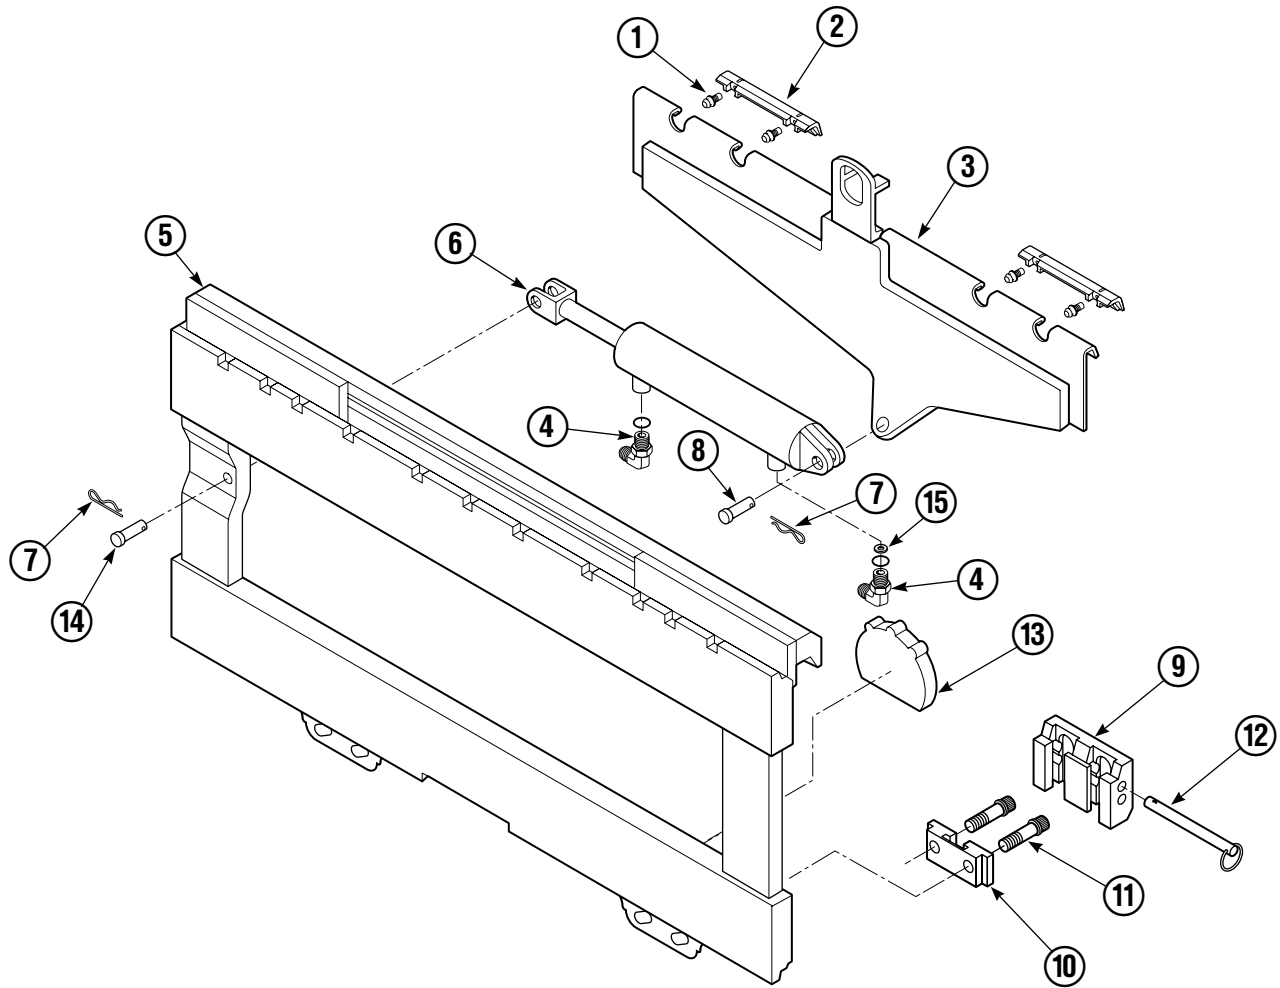

# Sideshift Group

SS0113.ill

150D			
REF	QTY	PART NO.	DESCRIPTION
		6100550	Sideshift Assembly
1	4	7403	Grease Fitting ▲
2	2	672018	Upper Bearing ▲
3	1	381611	Anchor Bracket
4	2	601676	Fitting, 6-6
5	1	■	Faceplate
6	1	686243	Cylinder ◆
7	2	686217	Cotter Pin
8	1	686215	Clevis Pin
9	2	679830	Guide ●
10	2	679829	Lower Hook ●
11	4	607105	Capscrew, .75 x 2.00 ●
12	2	679831	Pin ●
13	2	676650	Lower Bearing ▼
14	1	686214	Clevis Pin
15	1	564226	Restrictor Washer