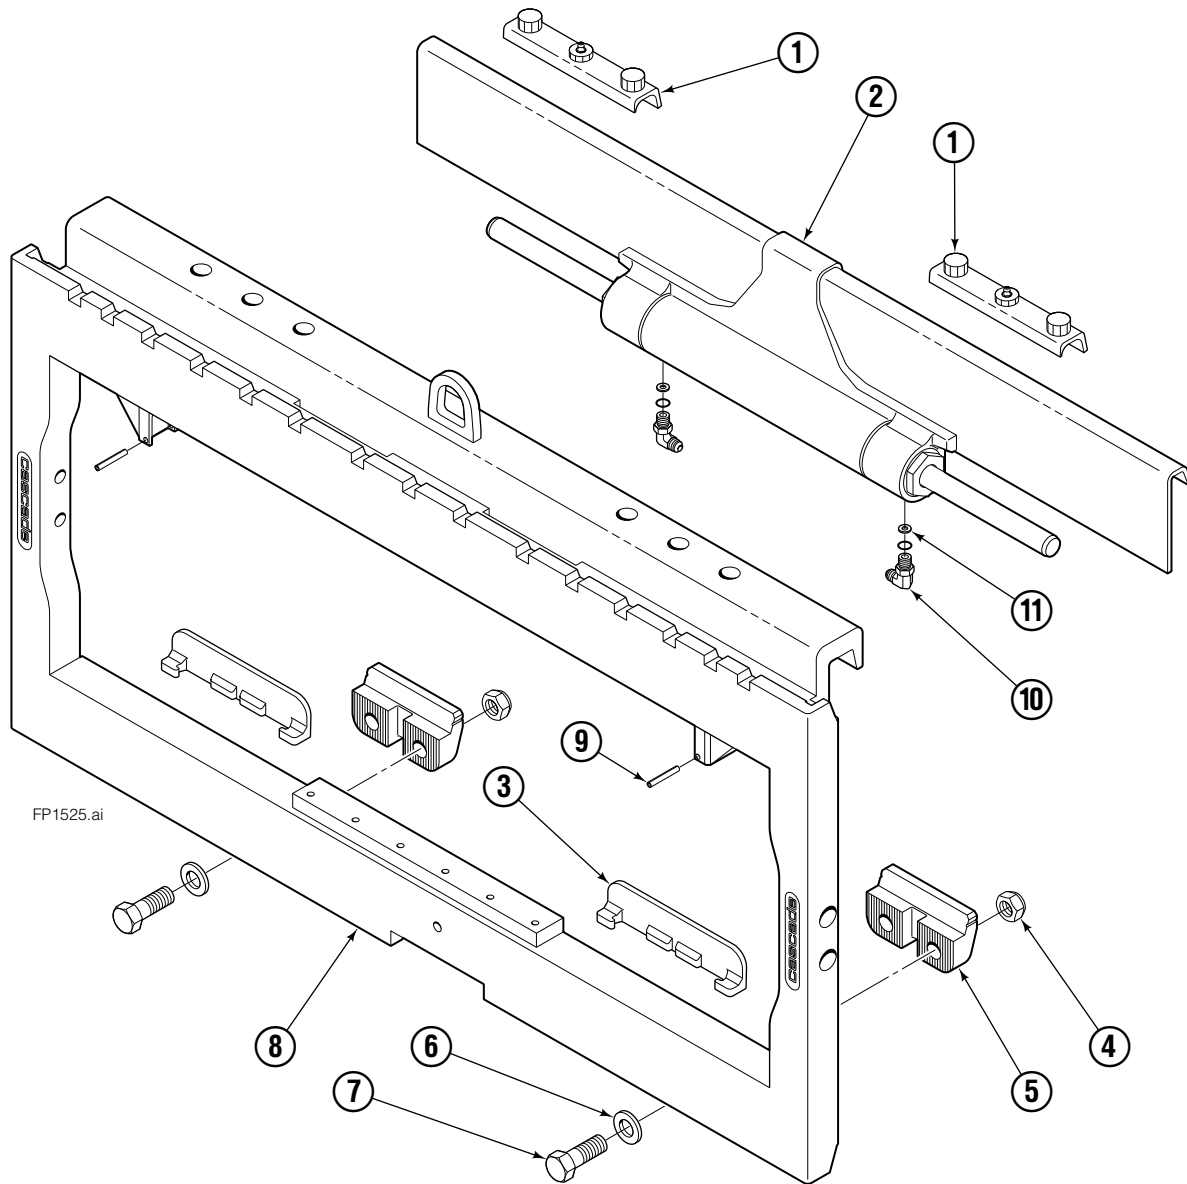

REF	QTY	PART NO.	DESCRIPTION
		6069312	Common Parts Group
4	1	6059224	Manifold
5	2	6059395	◆ Fork Carrier, Inner, 122/150/180 mm Fork
6	2	6059301	Fork Carrier, Outer
7	2	424115	Grease Fitting
8	2	6059267	Cylinder Head End
9	2	6042658	Restrictor Fitting
10	4	6059383	Shim
11	2	6059219	Cylinder Retainer
12	8	6059580	O-Ring, Retainer OD ✘
13	2	562132	Rod Seal, Retainer ✘
14	2	562131	Rod Wiper, Retainer ✘
15	4	6059382	Half-Ring Keeper
16	2	6059421	Piston Wear Ring ✘
17	2	6059422	Piston Seal ✘
18	4	6059419	Bearing, Composite
19	4	6059584	Wiper
20	2	6059459	Rod Retainer Plug
21	4	6405531	Capscrew, M12 x 160
22	2	6043332	Fitting, M10 to No.4 JIC ●
23	4	6042689	Fitting, M10 to EO-2 Tube
24	4	769577	Capscrew, M16 x 50 ■
25	4	678992	Lockwasher, M16 ■
26	4	767615	◆ Capscrew, M10 x 25
27	2	6059397	◆ Spacer Bar
28	2	—	Rod Spacer
29	2	8100527	Piston Spacer

★ If cylinder shell or rod needs replacing due to bending damage, order complete Fork Positioner Assembly.

◆ Included in Fork Carrier Assembly 6059395.

✘ Included in Cylinder Service Kit 6081752.

● Included in Fitting Group 6045440.

■ Included in Mounting Kit 6059460.

Reference: SK-8919.1

Sideshift Assembly

120K							
REF	QTY	PART NO.	DESCRIPTION	REF	QTY	PART NO.	DESCRIPTION
1	2	6079936	Upper Bearing	7	4	768580	◆ Capscrew, M20 x 60
2	1	6802911	Cylinder ▲	8	1	6804880	Frame
3	2	6057162	Lower Bearing	9	2	7916	Roll Pin
4	4	783800	◆ Nut, M20	10	2	607616	■ Fitting, 6-6
5	2	6083157	◆ Lower Hook	11	2	221733	▼ Restrictor Washer
6	4	215419	◆ Washer, M20				