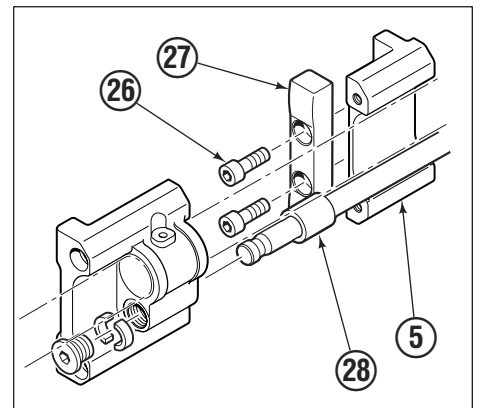

Fork Positioner Assembly

Sticker showing operating pressure,
phone numbers for service & parts.

Patent Sticker

FP0667.eps

Assembly part number (on LH fork carrier).

FP0876.eps