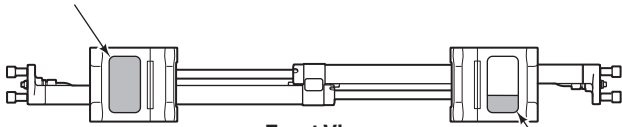

Fork Positioner Assembly

Sticker showing operating pressure,
phone numbers for service & parts.

Front View