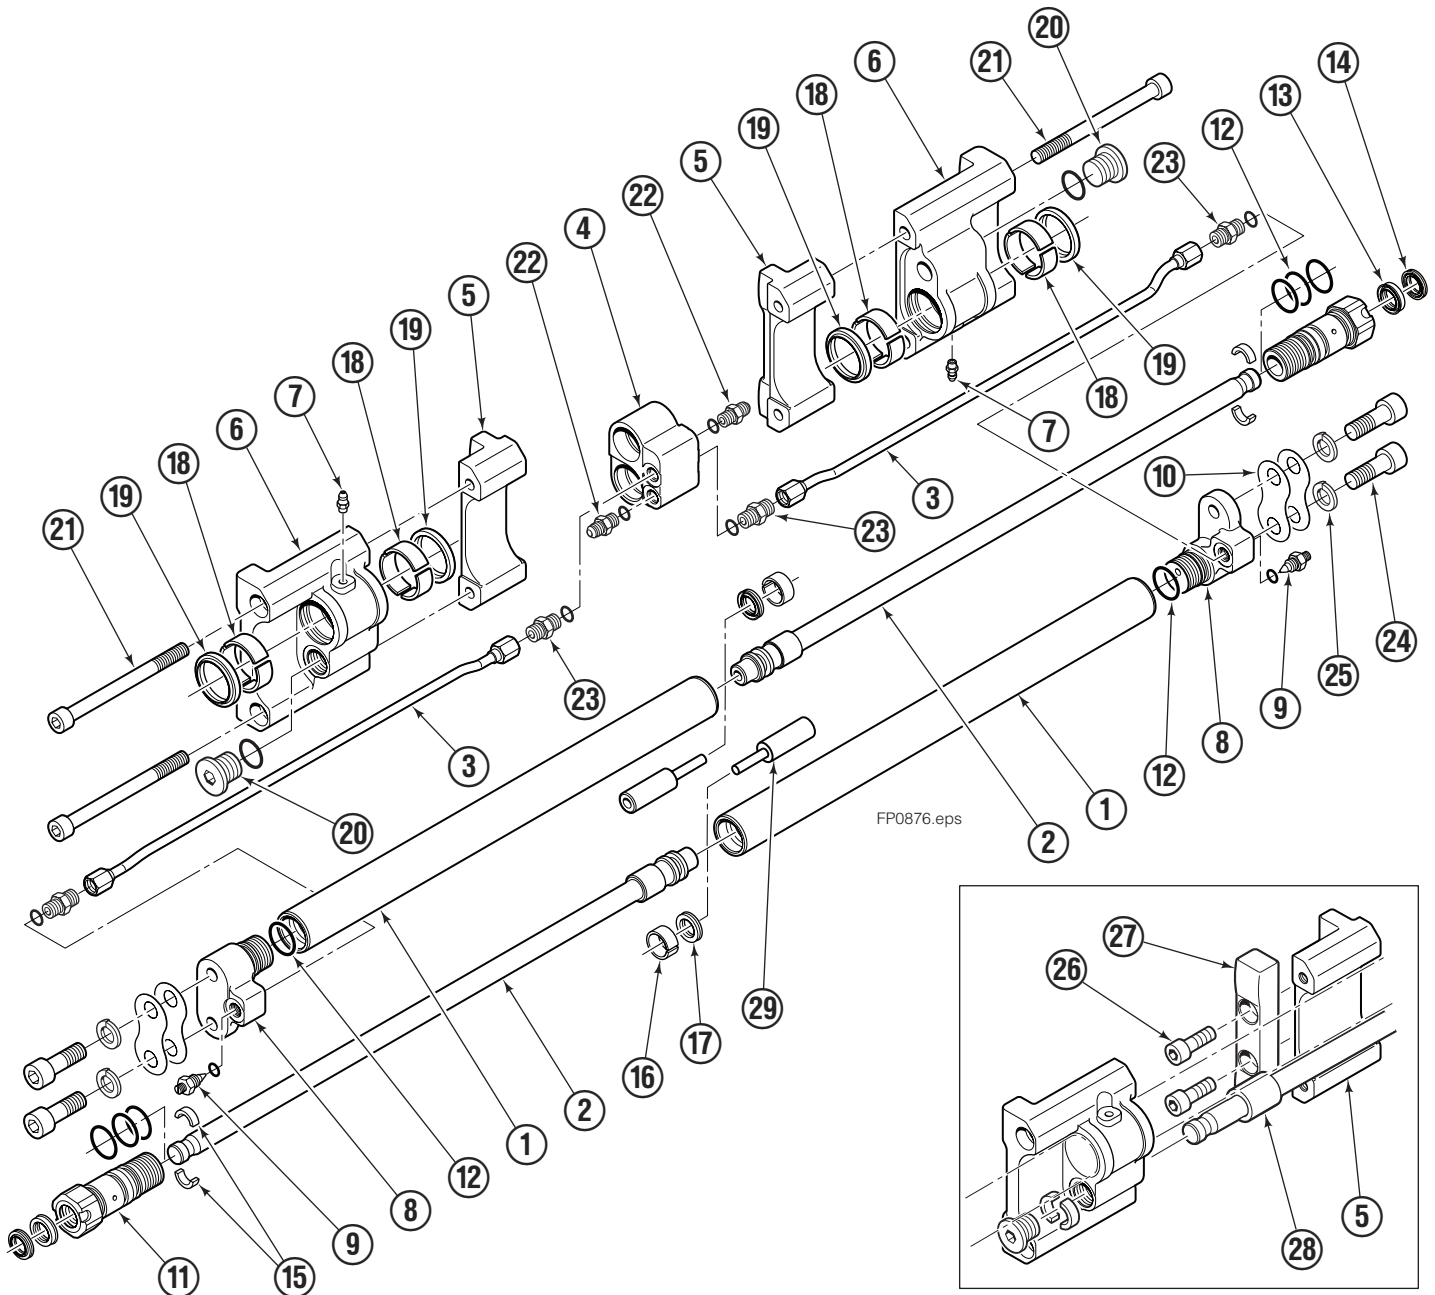

OR

Write: Cascade Corporation, P.O. Box 20187, Portland, OR 97220

Internet: www.cascorp.com

Fork Positioner Assembly

Sticker showing operating pressure,
phone numbers for service & parts.

Front View

Patent Sticker

Back (Driver's) View

FP0667.eps

Assembly part number (on LH fork carrier).

FP0876.eps

Fork Positioner Assembly

Items that vary by width

120K/150K			
ASSEMBLY PART NO.	REF. NO. 1 ★ CYLINDER SHELL QTY 2	REF. NO. 2 ★ CYLINDER ROD QTY 2	REF. NO. 3 TUBE QTY 2
6804592	6079520	6079523	6079525

REF	QTY	PART NO.	DESCRIPTION
		6069312	Common Parts Group
4	1	6059224	Manifold
5	2	6059395	◆ Fork Carrier, Inner, 122/150/180 mm Fork
6	2	6059301	Fork Carrier, Outer
7	2	424115	Grease Fitting
8	2	6059267	Cylinder Head End
9	2	6042658	Restrictor Fitting
10	4	6059383	Shim
11	2	6059219	Cylinder Retainer
12	8	6059580	O-Ring, Retainer OD ✘
13	2	562132	Rod Seal, Retainer ✘
14	2	562131	Rod Wiper, Retainer ✘
15	4	6059382	Half-Ring Keeper
16	2	6059421	Piston Wear Ring ✘
17	2	6059422	Piston Seal ✘
18	4	6059419	Bearing, Composite
19	4	6059584	Wiper
20	2	6059459	Rod Retainer Plug
21	4	6405531	Capscrew, M12 x 160
22	2	6043332	Fitting, M10 to No.4 JIC ●
23	4	6042689	Fitting, M10 to EO-2 Tube
24	4	769577	Capscrew, M16 x 50 ■
25	4	678992	Lockwasher, M16 ■
26	4	767615	◆ Capscrew, M10 x 25
27	2	6059397	◆ Spacer Bar
28	2	—	Rod Spacer
29	2	8100527	Piston Spacer

■ Included in Mounting Kit 6059460.

Reference: SK-8919.1

Sideshift Assembly

120K							
REF	QTY	PART NO.	DESCRIPTION	REF	QTY	PART NO.	DESCRIPTION
1	2	6079936	Upper Bearing	7	4	768580	◆ Capscrew, M20 x 60
2	1	6802911	Cylinder ▲	8	1	6804880	Frame
3	2	6057162	Lower Bearing	9	2	7916	Roll Pin
4	4	783800	◆ Nut, M20	10	2	607616	■ Fitting, 6-6
5	2	6083157	◆ Lower Hook	11	2	221733	▼ Restrictor Washer
6	4	215419	◆ Washer, M20				