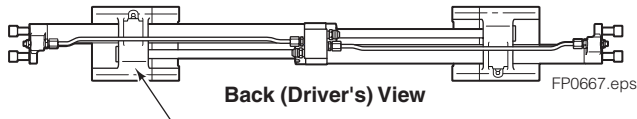

Patent Sticker