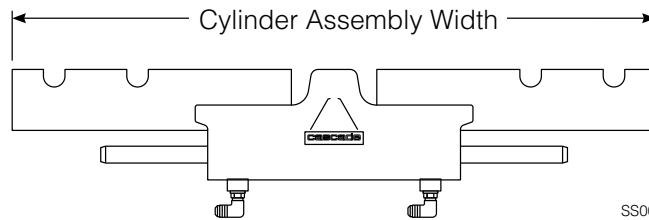

Sideshift Group

Reference:
 S-4062 Frame Group
 208374 Common Parts Group
 683181 Lower Hook Group

100E			
REF	QTY	PART NO.	DESCRIPTION
1	2	672018	Upper Bearing
2	1	■	Cylinder
3	2	208350	Lower Bearing
4	2	678832	Pin
5	2	675957	Lower Hook
6	2	675958	Guide
7	4	779019	Capscrew, M16x2.0x35L
8	1	●	Frame
9	2	7403	Zerk Fitting
10	2	208355	Retainer
11	2	202346	Washer, M6
12	2	763169	Capscrew, M6x1x20L

- If the Frame needs replacing, your best value is to order the complete sideshift assembly.
- See Cylinder page for parts breakdown.

Cylinder

SS0064.eps

SS0065.eps

100E

REF	QTY	PART NO.	DESCRIPTION	REF	QTY	PART NO.	DESCRIPTION
		584001	Cylinder Assembly, 47.0 in. (1195 mm)	● 8	2	564404	Bearing Ring
● 1	2	564408	Wiper Seal	● 9	1	564407	Piston Seal
2	2	7210	Snap Ring	10	2	564402	Retainer
3	2	564403	Retaining Ring	11	1	205369	Speed Control Washer
● 4	2	615131	Back-Up Ring	12	2	-	Spacer
● 5	2	2789	O-Ring	13	2	601676	Fitting, JIC 6-6
● 6	2	564406	Rod Seal	14	-	■	Cylinder Shell
7	1	564401	Rod			564409	Service Kit