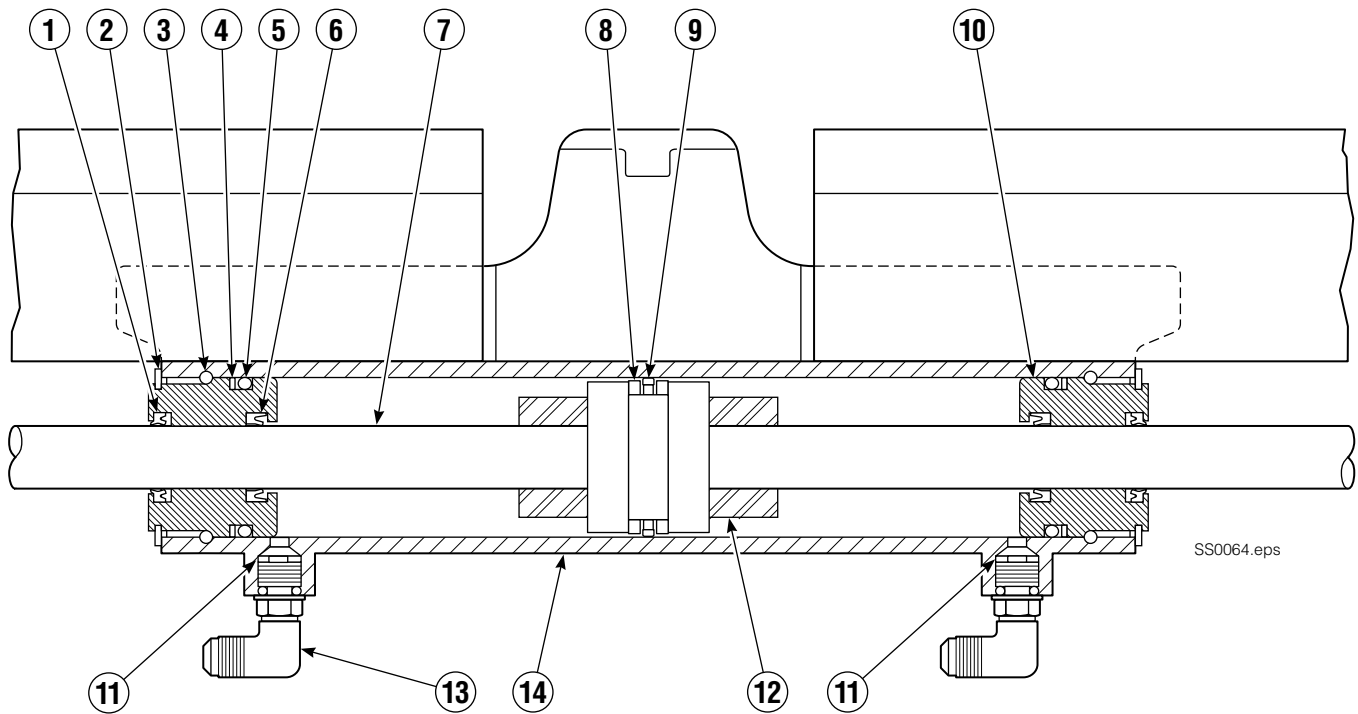

Sideshift Group

Reference:
 S-4062 Frame Group
 208374 Common Parts Group
 683181 Lower Hook Group

100E			
REF	QTY	PART NO.	DESCRIPTION
1	2	672018	Upper Bearing
2	1	■	Cylinder
3	2	208350	Lower Bearing
4	2	678832	Pin
5	2	675957	Lower Hook
6	2	675958	Guide
7	4	779019	Capscrew, M16x2.0x35L
8	1	●	Frame
9	2	7403	Zerk Fitting
10	2	208355	Retainer
11	2	202346	Washer, M6
12	2	763169	Capscrew, M6x1x20L

- If the Frame needs replacing, your best value is to order the complete sideshift assembly.
- See Cylinder page for parts breakdown.

Cylinder

SS0064.eps

SS0065.eps

100E

REF	QTY	PART NO.	DESCRIPTION	REF	QTY	PART NO.	DESCRIPTION
		584001	Cylinder Assembly, 47.0 in. (1195 mm)	● 8	2	564404	Bearing Ring
● 1	2	564408	Wiper Seal	● 9	1	564407	Piston Seal
2	2	7210	Snap Ring	10	2	564402	Retainer
3	2	564403	Retaining Ring	11	1	205369	Speed Control Washer
● 4	2	615131	Back-Up Ring	12	2	-	Spacer
● 5	2	2789	O-Ring	13	2	601676	Fitting, JIC 6-6
● 6	2	564406	Rod Seal	14	-	■	Cylinder Shell
7	1	564401	Rod			564409	Service Kit