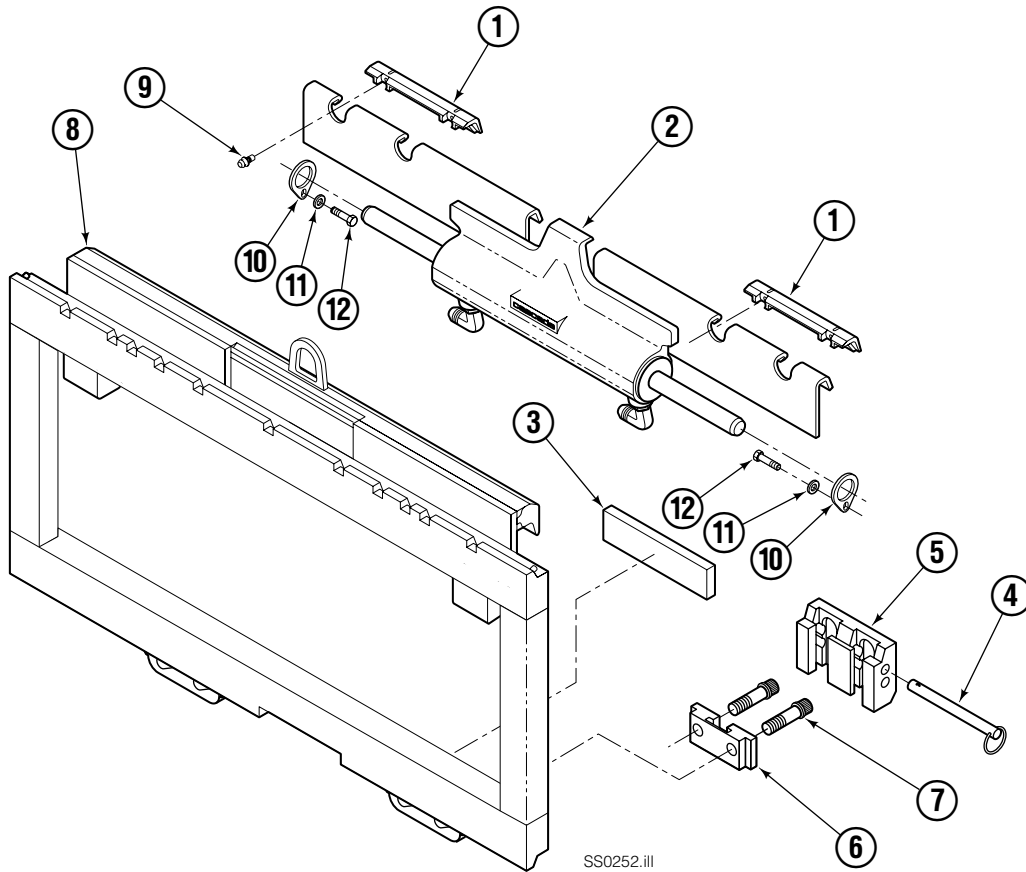

Sideshift Group

Reference:
 S-4062 Frame Group
 208374 Common Parts Group
 683181 Lower Hook Group

100E			
REF	QTY	PART NO.	DESCRIPTION
1	2	672018	Upper Bearing
2	1	■	Cylinder
3	2	208350	Lower Bearing
4	2	678832	Pin
5	2	675957	Lower Hook
6	2	675958	Guide
7	4	779019	Capscrew, M16x2.0x35L
8	1	●	Frame
9	2	7403	Zerk Fitting
10	2	208355	Retainer
11	2	202346	Washer, M6
12	2	763169	Capscrew, M6x1x20L

- If the Frame needs replacing, your best value is to order the complete sideshift assembly.
- See Cylinder page for parts breakdown.

Cylinder

SS0064.eps

SS0065.eps

100E

REF	QTY	PART NO.	DESCRIPTION	REF	QTY	PART NO.	DESCRIPTION
		584001	Cylinder Assembly, 47.0 in. (1195 mm)	● 8	2	564404	Bearing Ring
● 1	2	564408	Wiper Seal	● 9	1	564407	Piston Seal
2	2	7210	Snap Ring	10	2	564402	Retainer
3	2	564403	Retaining Ring	11	1	205369	Speed Control Washer
● 4	2	615131	Back-Up Ring	12	2	-	Spacer
● 5	2	2789	O-Ring	13	2	601676	Fitting, JIC 6-6
● 6	2	564406	Rod Seal	14	-	■	Cylinder Shell
7	1	564401	Rod			564409	Service Kit