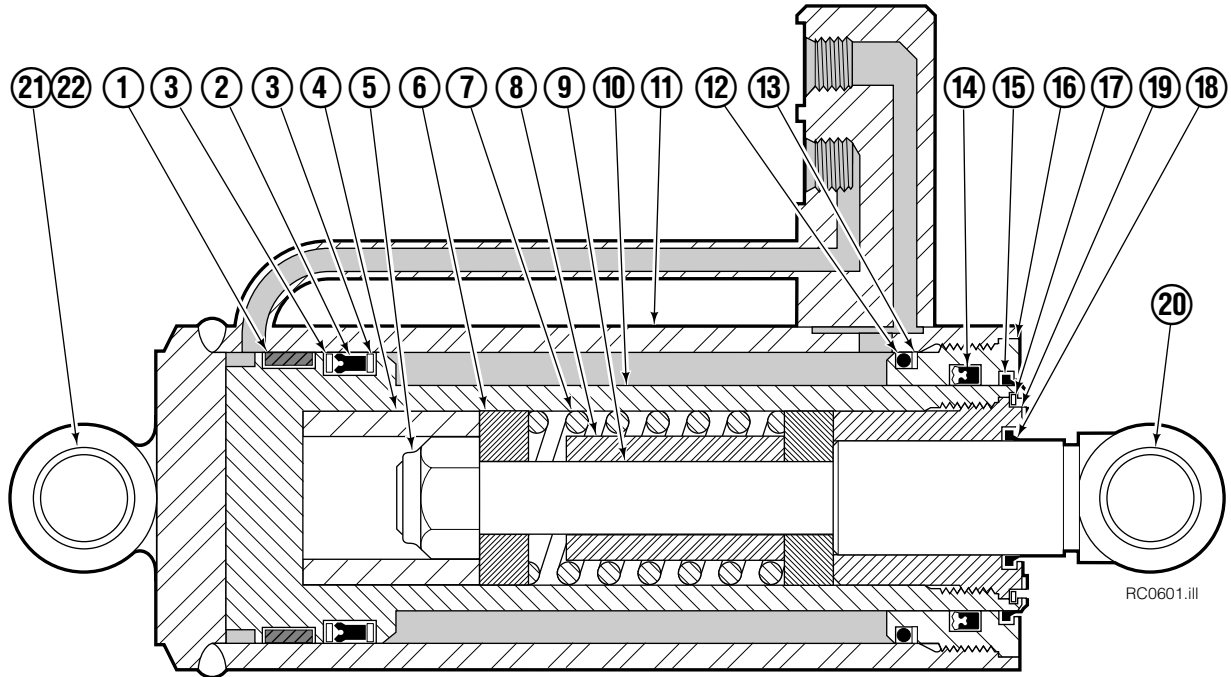

Long Arm Cylinder

55D			
REF	QTY	PART NO.	DESCRIPTION
		660140	Cylinder
1	1	660769	◆ Bearing
2	1	555727	◆ Seal
3	2	660958	◆ Nylon Ring
4	1	660145	Spacer
5	1	5883	Nut
6	2	659933	Piston Half
7	1	651480	Spring
8	1	659902	Spacer
9	1	659934	Rod
10	1	660143	Plunger Shell
11	1	660141	Shell
12	1	2801	◆ O-Ring
13	1	615144	◆ Back-up Ring
14	1	553523	◆ Seal
15	1	636859	◆ Wiper Ring
16	1	659937	Retainer
17	1	659936	Snap Ring
18	1	636854	◆ Wiper Ring
19	1	659935	Retainer
20	1	629313	Bushing
21	2	629315	Bushing
22	1	651382	Sleeve
23	1	669243	◆ Seal Loader (not shown)
		660955	Service Kit

◆ Included in Cylinder Service Kit 660955.