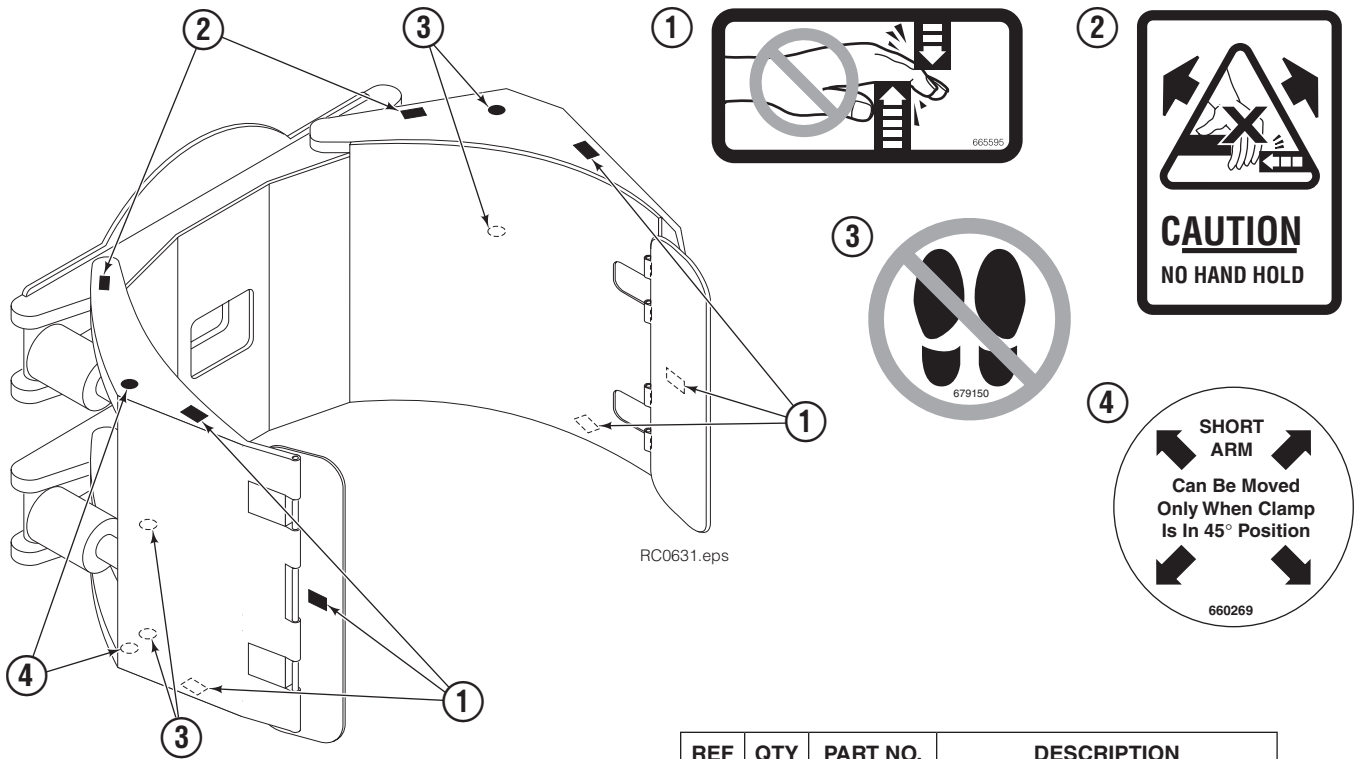

# Safety Decals

RC0631.eps

REF	QTY	PART NO.	DESCRIPTION
1	4	665595	No Hand Hold Decal
2	6	656038	No Hand Hold Decal
3	4	679150	No Step Decal
4	2	660269	Short Arm Decal