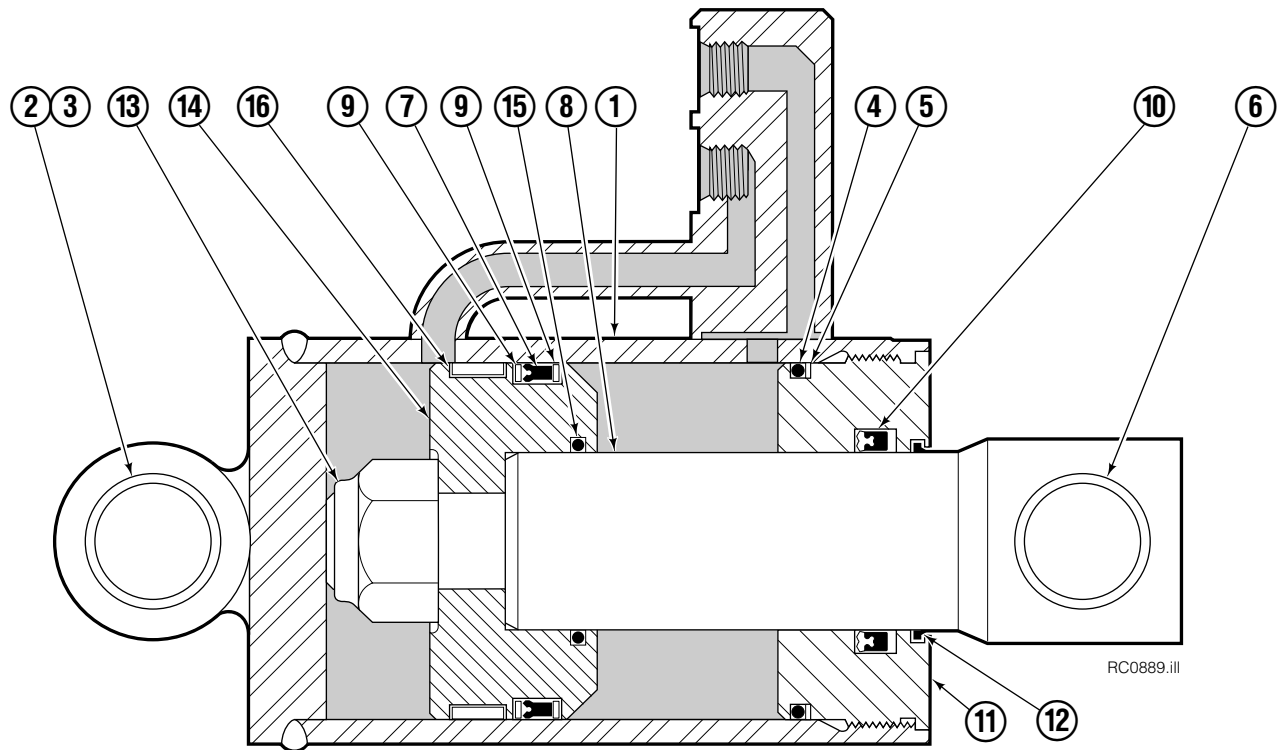

Short Arm Cylinder

55D			
REF	QTY	PART NO.	DESCRIPTION
		660148	Cylinder
1	1	660149	Shell
2	2	629315	Bushing
3	1	651382	Sleeve
4	1	2797	◆ O-Ring
5	1	615140	◆ Back-up Ring
6	1	629313	Bushing
7	1	555726	◆ Seal
8	1	660151	Rod
9	2	660951	◆ Nylon Ring
10	1	556128	◆ Seal
11	1	659957	Retainer
12	1	636854	◆ Wiper Ring
13	1	5883	Nut
14	1	659956	Piston
15	1	2784	◆ O-Ring
16	1	660767	◆ Bearing
17	1	669235	◆ Seal Loader
		660954	Service Kit

◆ Included in Cylinder Service Kit 660954.