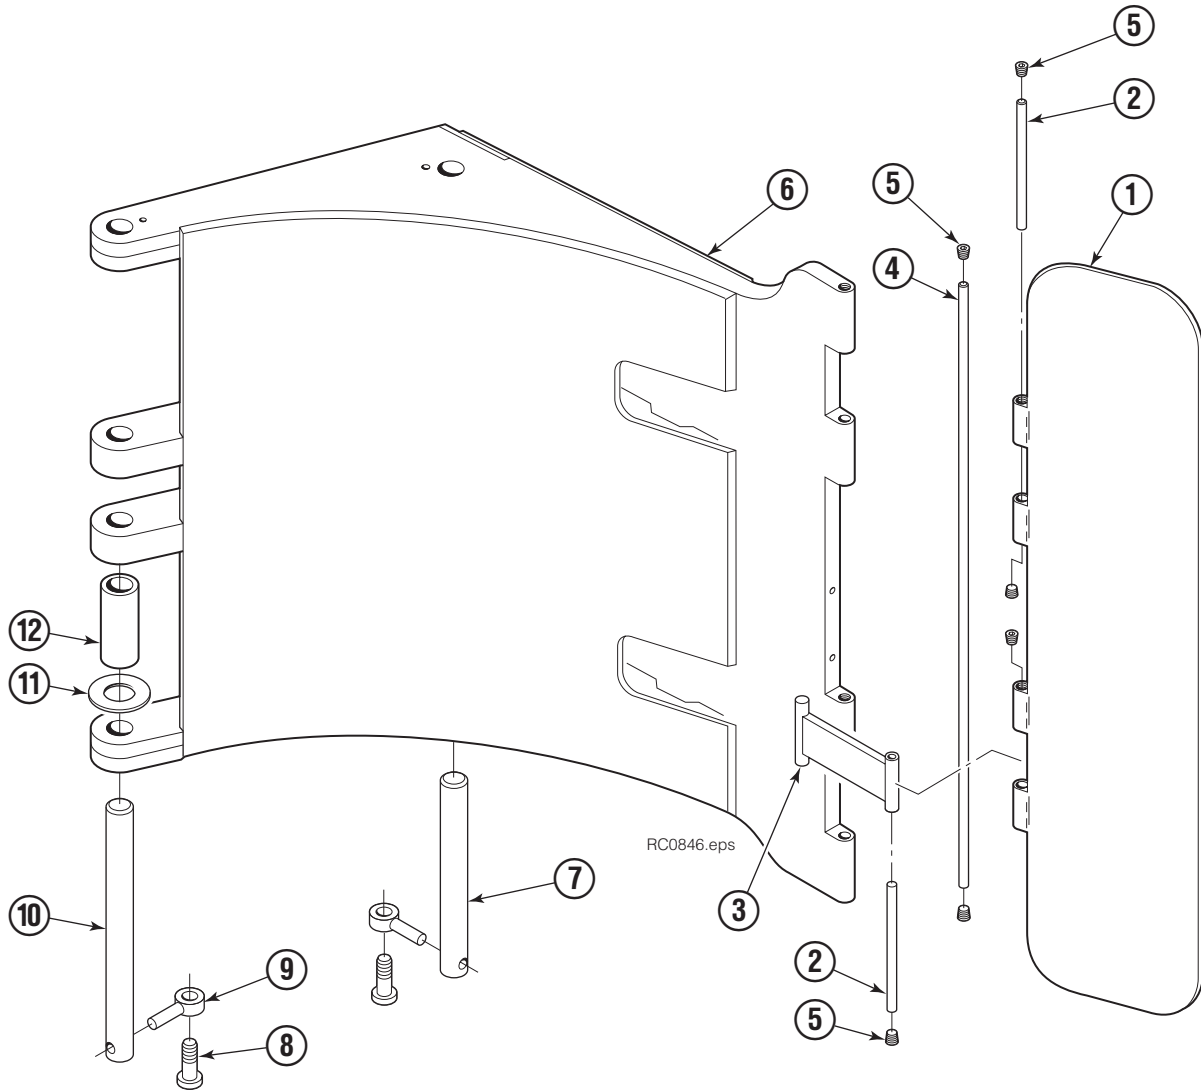

Short Arm Assembly

55C			
REF	QTY	PART NO.	DESCRIPTION
		660167	Short Arm Assembly
1	1	660169	◆ Contact Plate - Algrip
2	2	650846	◆ Pin
3	2	660172	◆ Link
4	1	660176	◆ Pin
5	6	651113	◆ Plug
6	1	660177	◆ Short Arm
7	2	661174	Pin
8	4	651090	Shoulder Bolt
9	4	651091	Eye Bolt
10	2	651374	Pin
11	2	660189	Shim
12	2	661175	Tube - Spacer

◆ Included in Short Arm Sub-Assembly 660168.