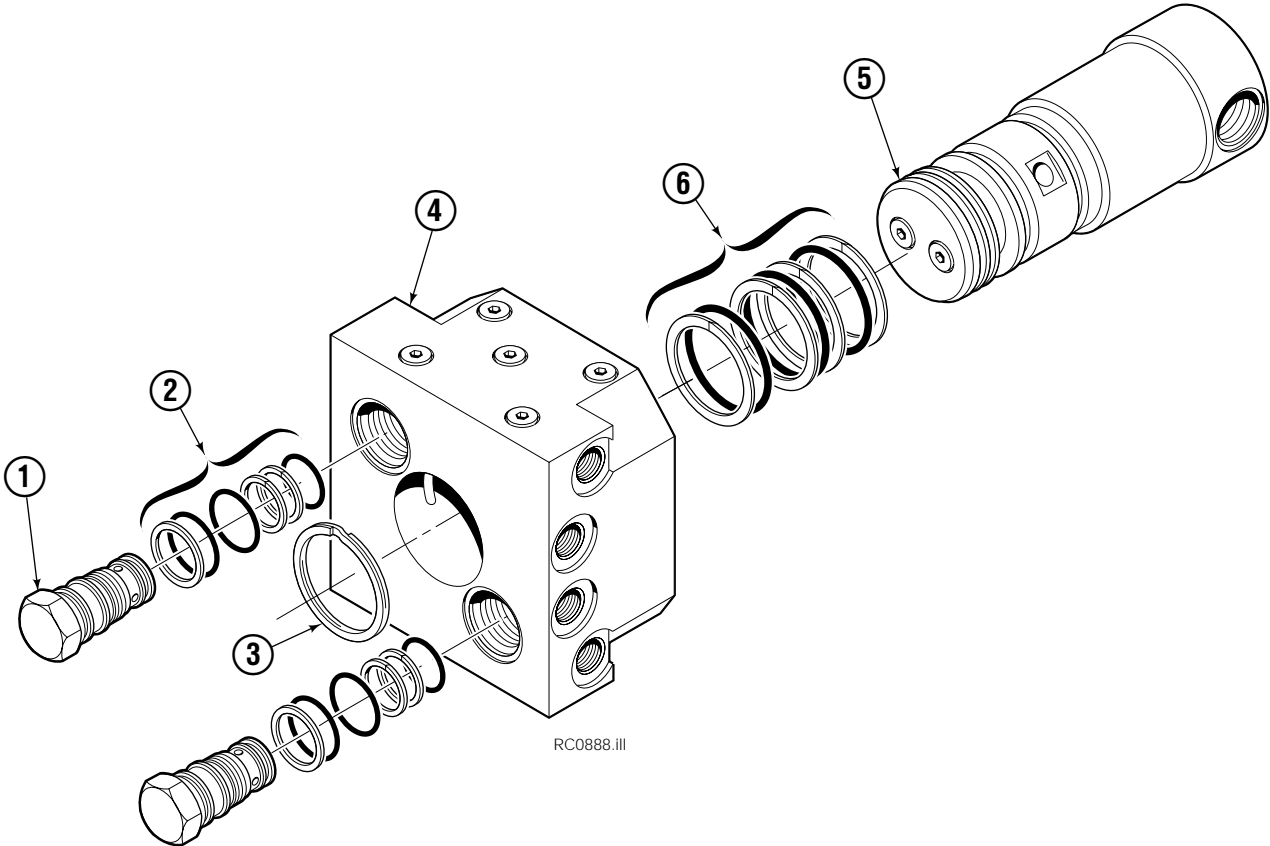

# Check Valve Group

RC3253.ai

REF	QTY	PART NO.	DESCRIPTION
		660201	Check Valve Group
1	1	676220	Revolving Connection
2	2	645597	Hose Clamp
3	2	645598	Spacer
4	2	3604	Capscrew, 3/8 NC x 1.25
5	6	6288	Lockwasher, 3/8
6	1	661582	Keeper
7	2	3605	Capscrew, 3/8 NC x 1.50
8	2	3601	Capscrew, 3/8 NC x .75
9	1	645599	Retainer
10	16	604511	Fitting, 6-6
11	4	660203	Hose – 27.50 in.
12	2	601377	Fitting, 8-8
13	4	603722	Hose – 21.00 in.
14	2	2671	Reducer
15	2	2618	Nut

# Revolving Connection

<b>55D</b>			
REF	QTY	PART NO.	DESCRIPTION
		676220	Revolving Connection
1	2	661816	Valve Cartridge ♦
2	5	656223	Service Kit, Cartridge Seals
3	1	7205	Snap Ring
4	1	676221	Body
5	1	676224	Shaft
6	1	651876	Service Kit, Shaft Seals