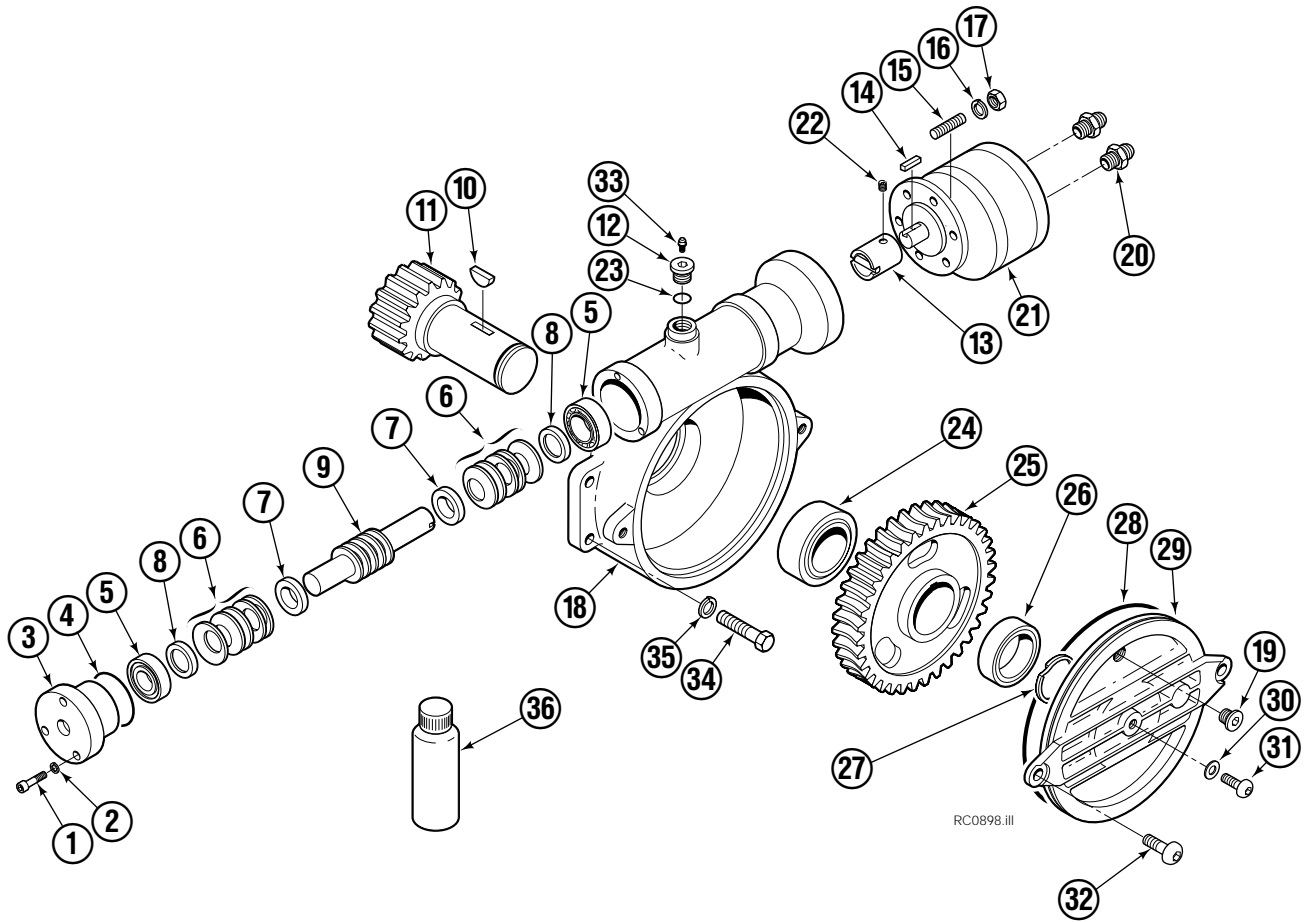

# Safety Decals

RC0631.eps

REF	QTY	PART NO.	DESCRIPTION
1	4	665595	No Hand Hold Decal
2	6	656038	No Hand Hold Decal
3	4	679150	No Step Decal
4	2	660269	Short Arm Decal

# Rotator Frame

RC0595.III

55C			
REF	QTY	PART NO.	DESCRIPTION
		660193	Rotator Frame
1	1	660194	Frame - Revolving
2	1	622112	Seal
3	1	656332	Bearing Assembly
4	1	631264	Seal
5	16	6374	Lockwasher
6	16	4506	Capscrew
7	1	622123	Seal
8	1	633684	Baseplate
9	16	6290	Lockwasher
10	16	636407	Capscrew
11	1	6605	Plug
12	8	660199	Bushing
13	16	660200	Shim
14	4	661174	Pin
15	4	651090	Shoulder Bolt
16	4	651091	Eye Bolt

# Drive Group

55C							
REF	QTY	PART NO.	DESCRIPTION	REF	QTY	PART NO.	DESCRIPTION
		656059	Drive Group	19	1	609455	Plug
1	3	4441	Capscrew, .25 x 1.0	20	2	2313	Fitting, 8-12
2	3	6370	Lockwasher, .25	21	1	655968	Motor - 2M023A1B2
3	1	669211	Cap	22	1	5206	Setscrew
4	1	2787	O-Ring	23	1	643375	O-Ring
5	2	13663	Bearing	24	1	13661	Bearing
6	10	655645	Spring Washer	25	1	625430	Worm Gear
7	2	655600	Thrust Washer	26	1	13662	Bearing
8	2	655601	Thrust Washer	27	1	7204	Snap Ring
9	1	655597	Worm	28	1	2833	O-Ring
10	1	13654	Key	29	1	668143	Cover
11	1	666263	Pinion	30	1	603680	Seal
12	1	668154	Plug	31	1	783608	Capscrew, M10 x 16
13	1	655598	Coupling	32	2	675521	Capscrew, .625 x 1.0
14	1	625434	Key	33	1	644010	Relief Fitting
15	6	610392	Stud	34	4	661742	Capscrew, .50 x 1.25
16	6	6288	Lockwasher, .375	35	4	6290	Lockwasher, .50
17	6	5702	Nut, .375	36	1	656300	Gear Box Lube, 48 oz.
18	1	625429	Case				