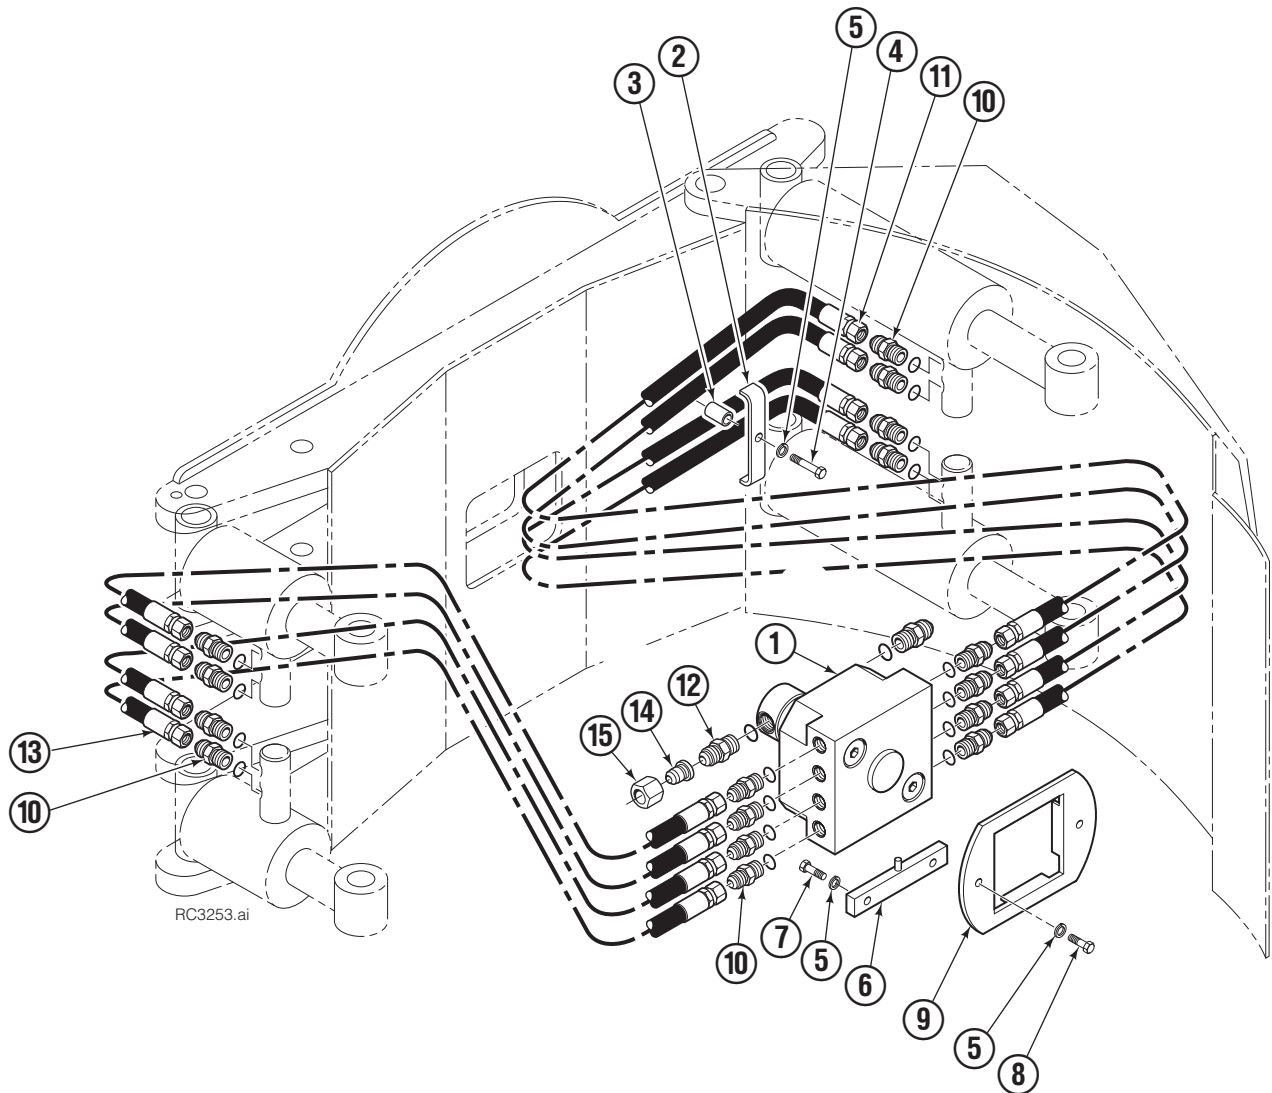

# Rotator Frame

RC0595.III

55C			
REF	QTY	PART NO.	DESCRIPTION
		660193	Rotator Frame
1	1	660194	Frame - Revolving
2	1	622112	Seal
3	1	656332	Bearing Assembly
4	1	631264	Seal
5	16	6374	Lockwasher
6	16	4506	Capscrew
7	1	622123	Seal
8	1	633684	Baseplate
9	16	6290	Lockwasher
10	16	636407	Capscrew
11	1	6605	Plug
12	8	660199	Bushing
13	16	660200	Shim
14	4	661174	Pin
15	4	651090	Shoulder Bolt
16	4	651091	Eye Bolt

# Check Valve Group

RC3253.ai

REF	QTY	PART NO.	DESCRIPTION
		660201	Check Valve Group
1	1	676220	Revolving Connection
2	2	645597	Hose Clamp
3	2	645598	Spacer
4	2	3604	Capscrew, 3/8 NC x 1.25
5	6	6288	Lockwasher, 3/8
6	1	661582	Keeper
7	2	3605	Capscrew, 3/8 NC x 1.50
8	2	3601	Capscrew, 3/8 NC x .75
9	1	645599	Retainer
10	16	604511	Fitting, 6-6
11	4	660203	Hose – 27.50 in.
12	2	601377	Fitting, 8-8
13	4	603722	Hose – 21.00 in.
14	2	2671	Reducer
15	2	2618	Nut