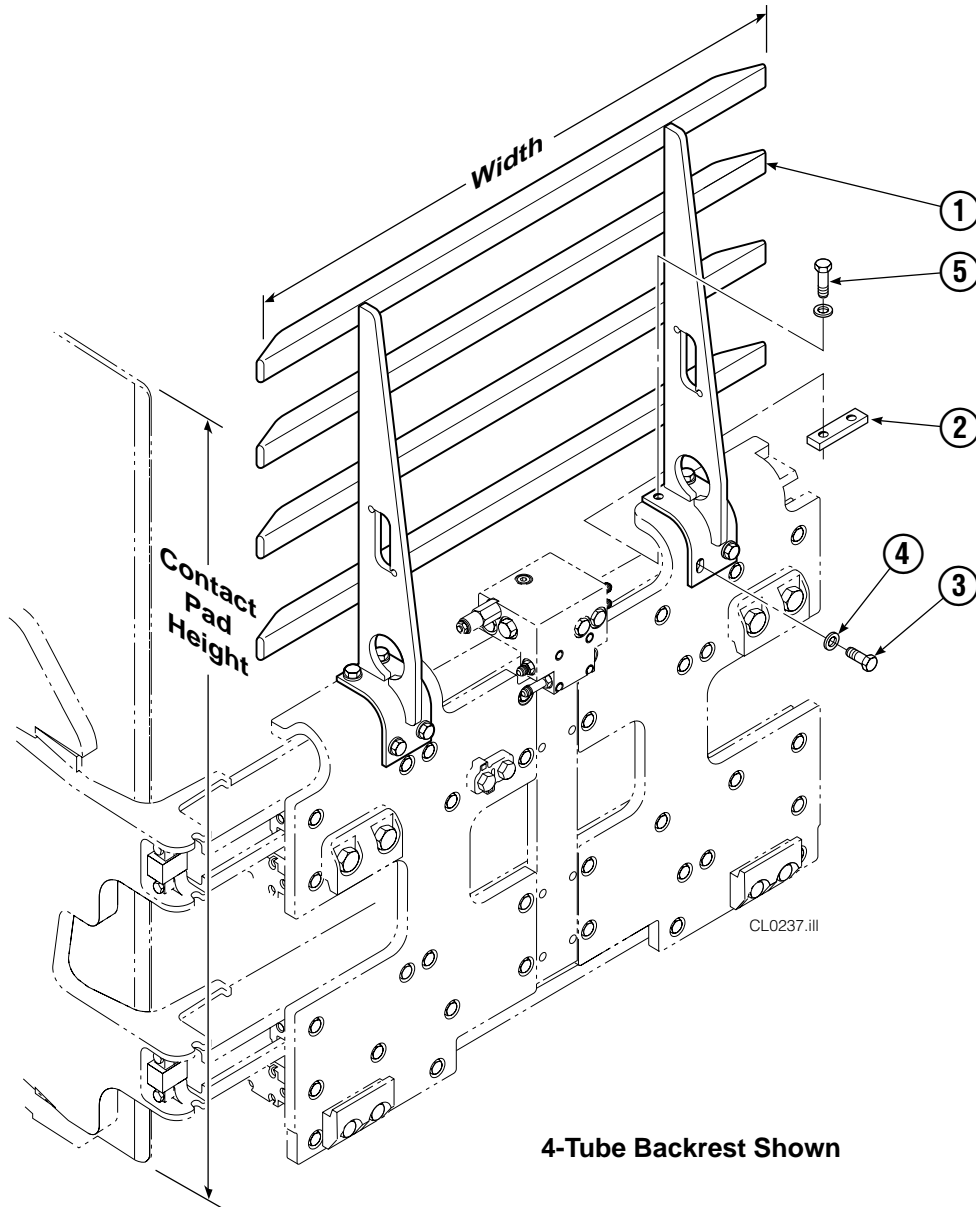

▲ See Valve page for parts breakdown,
part number stamped on valve.

Reference: SK-6090.

Valve

Sideshifting Without Regeneration

REF	QTY	PART NO.	DESCRIPTION
		215873	Valve Assembly
1	1	215874	Valve Body
2	1	214405	Crossover Relief Valve
3	5	682170	Seal Kit ▲
4	1	210266	Flow Divider/Combiner
5	1	679992	Seal Kit ▲
6	2	209847	Check Valve
7	3	215756	Piston
8	1	6025134	Check Valve
9	3	604511	Fitting, 6-6 ●
10	1	605743	Fitting, 6-6 ●
11	5	604510	Fitting, 6
12	1	215876	Crossover Relief Valve
		210452	Valve Service Kit

▲ Included in Valve Service Kit 210452.

● Included in Fitting Group 212978.

Arms and Pads

Left Hand Assembly Shown

33E							
REF	QTY	PART NO.	DESCRIPTION	REF	QTY	PART NO.	DESCRIPTION
1	1	212053	Arm – LH	11	4	787372	Capscrew, M8 x 20
2	1	212054	Arm – RH	12	4	682999	Eye Pin
3	1	210402	Stabilizer – LH	13	10	675620	Washer, M10
4	1	210405	Stabilizer – RH	14	8	200590	Bushing
5	2	210183	Filler Block – LH Upper/RH Lower	15	12	766646	Capscrew, M10 x 20
6	2	210182	Filler Block – LH Lower/RH Upper	16	12	768706	Capscrew, M12 x 35
7	2	6003082	Contact Pad – 38" x 42"	17	12	773842	Nut, M12
8	2	210154	Spring	18	4	787398	Washer, M8
9	4	203405	Capscrew, M10 x 16	19	▲	673841	Contact Pad Repair Kit
10	4	210161	Pin	20	1	675626	Tool – Bushing Drive

Reference: S-4246, S-4217, Stabilizer Group 210408,
Common Parts Group 210494.

▲ Repairs one hole.

Backrest Group

30E			
REF	QTY	PART NO.	DESCRIPTION
1	1	6006536	Backrest
2	2	210155	Plate
3	4	211689	Capscrew, M12 x 30
4	8	667910	Washer, M12
5	4	206174	Capscrew, M12 x 45