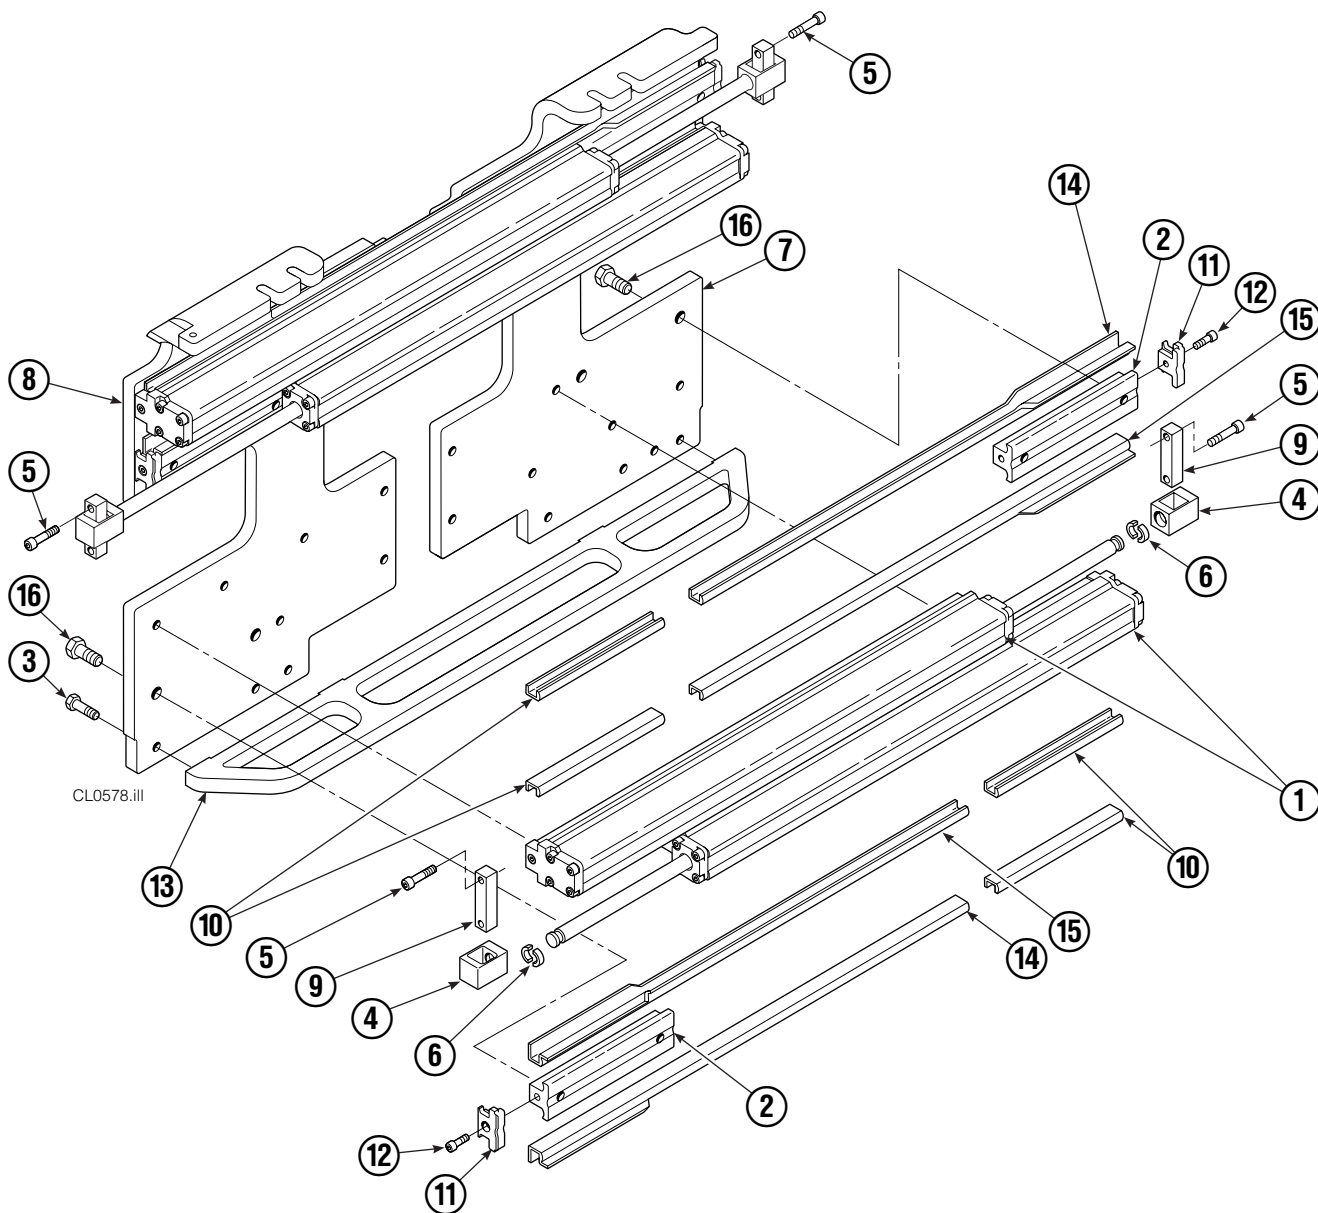

OR

Write: Cascade Corporation, P.O. Box 20187, Portland, OR 97220

Internet: www.cascorp.com

Decals

CL0579.ill

30E			
REF	QTY	PART NO.	DESCRIPTION
1	12	665595	No Hand Hold Decal
2	6	679150	No Step Decal
3	1	211274	Eagle - 80 mm
4	2	211276	Eagle - 240 mm

30E							
REF	QTY	PART NO.	DESCRIPTION	REF	QTY	PART NO.	DESCRIPTION
		217495	Base Unit Group	9	4	210489	Rod End Anchor ●
1	4	210117	Cylinder ▲	10	8	213735	Bearing Spacer
2	4	217001	T-Bar	11	4	210140	Bearing Retainer
3	28	211689	Capscrew, M12 x 30 GR 10.9	12	4	787375	Capscrew, M8 x 20
4	4	209741	Rod End ●	13	1	212500	Bumper
5	8	768303	Capscrew, M10 x 35 ●	14	4	209120	Bearing
6	8	210490	Retainer Half Ring ●	15	4	209119	Bearing
7	1	216997	Baseplate – LH	16	8	211128	Capscrew, M16 x 30 GR 10.9
8	1	216998	Baseplate – RH			213856	Service Kit

▲ See Cylinder page for parts breakdown.

● Included in Cylinder Rod Anchor Kit 213856.

Reference: SK-6089.

Cylinder

30E							
REF	QTY	PART NO.	DESCRIPTION	REF	QTY	PART NO.	DESCRIPTION
		210117	Cylinder Assembly	8	2	210053	O-Ring ▲
1	1	210118	Cylinder/Shell	9	2	210050	Back-Up Ring ▲
2	1	4157-820	Rod	10	1	212477	Seal ▲
3	1	213783	Cap	11	1	209808	Seal ▲
4	8	768208	Capscrew, M8 x 25	12	2	214053	O-Ring ▲
5	1	209809	Bearing ▲	13	1	562131	Wiper ▲
6	1	787375	Capscrew, M8 x 20			210090	Service Kit
7	1	212452	Retainer				