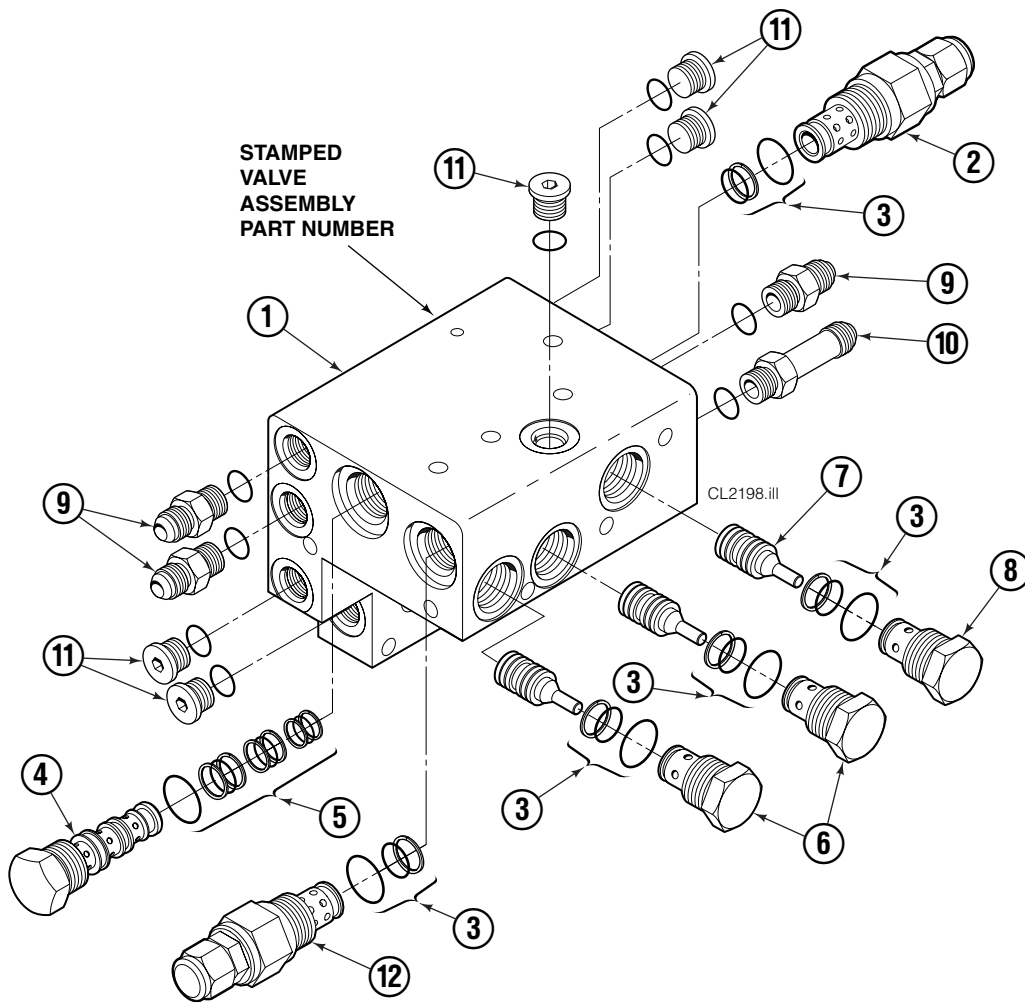

30E							
REF	QTY	PART NO.	DESCRIPTION	REF	QTY	PART NO.	DESCRIPTION
		217495	Base Unit Group	9	4	210489	Rod End Anchor ●
1	4	210117	Cylinder ▲	10	8	213735	Bearing Spacer
2	4	217001	T-Bar	11	4	210140	Bearing Retainer
3	28	211689	Capscrew, M12 x 30 GR 10.9	12	4	787375	Capscrew, M8 x 20
4	4	209741	Rod End ●	13	1	212500	Bumper
5	8	768303	Capscrew, M10 x 35 ●	14	4	209120	Bearing
6	8	210490	Retainer Half Ring ●	15	4	209119	Bearing
7	1	216997	Baseplate – LH	16	8	211128	Capscrew, M16 x 30 GR 10.9
8	1	216998	Baseplate – RH			213856	Service Kit

▲ See Cylinder page for parts breakdown.

● Included in Cylinder Rod Anchor Kit 213856.

Reference: SK-6089.

Cylinder

30E							
REF	QTY	PART NO.	DESCRIPTION	REF	QTY	PART NO.	DESCRIPTION
		210117	Cylinder Assembly	8	2	210053	O-Ring ▲
1	1	210118	Cylinder/Shell	9	2	210050	Back-Up Ring ▲
2	1	4157-820	Rod	10	1	212477	Seal ▲
3	1	213783	Cap	11	1	209808	Seal ▲
4	8	768208	Capscrew, M8 x 25	12	2	214053	O-Ring ▲
5	1	209809	Bearing ▲	13	1	562131	Wiper ▲
6	1	787375	Capscrew, M8 x 20			210090	Service Kit
7	1	212452	Retainer				

▲ Included in Service Kit 210090.

Reference: S-4644, S-4643.

Hydraulic Group

30E			
REF	QTY	PART NO.	DESCRIPTION
		215872	Hydraulic Group
		212983	Manifold Group
1	1	215873	Valve Assembly ▲
2	6	768208	Capscrew, M8 x 25
3	2	768797	Capscrew, M8 x 40
4	2	768800	Capscrew, M8 x 60
5	11	214053	O-Ring, 90 Durometer
6	1	212974	Manifold

▲ See Valve page for parts breakdown,
part number stamped on valve.

Reference: SK-6090.

Valve

Sideshifting Without Regeneration

REF	QTY	PART NO.	DESCRIPTION
		215873	Valve Assembly
1	1	215874	Valve Body
2	1	214405	Crossover Relief Valve
3	5	682170	Seal Kit ▲
4	1	210266	Flow Divider/Combiner
5	1	679992	Seal Kit ▲
6	2	209847	Check Valve
7	3	215756	Piston
8	1	6025134	Check Valve
9	3	604511	Fitting, 6-6 ●
10	1	605743	Fitting, 6-6 ●
11	5	604510	Fitting, 6
12	1	215876	Crossover Relief Valve
		210452	Valve Service Kit