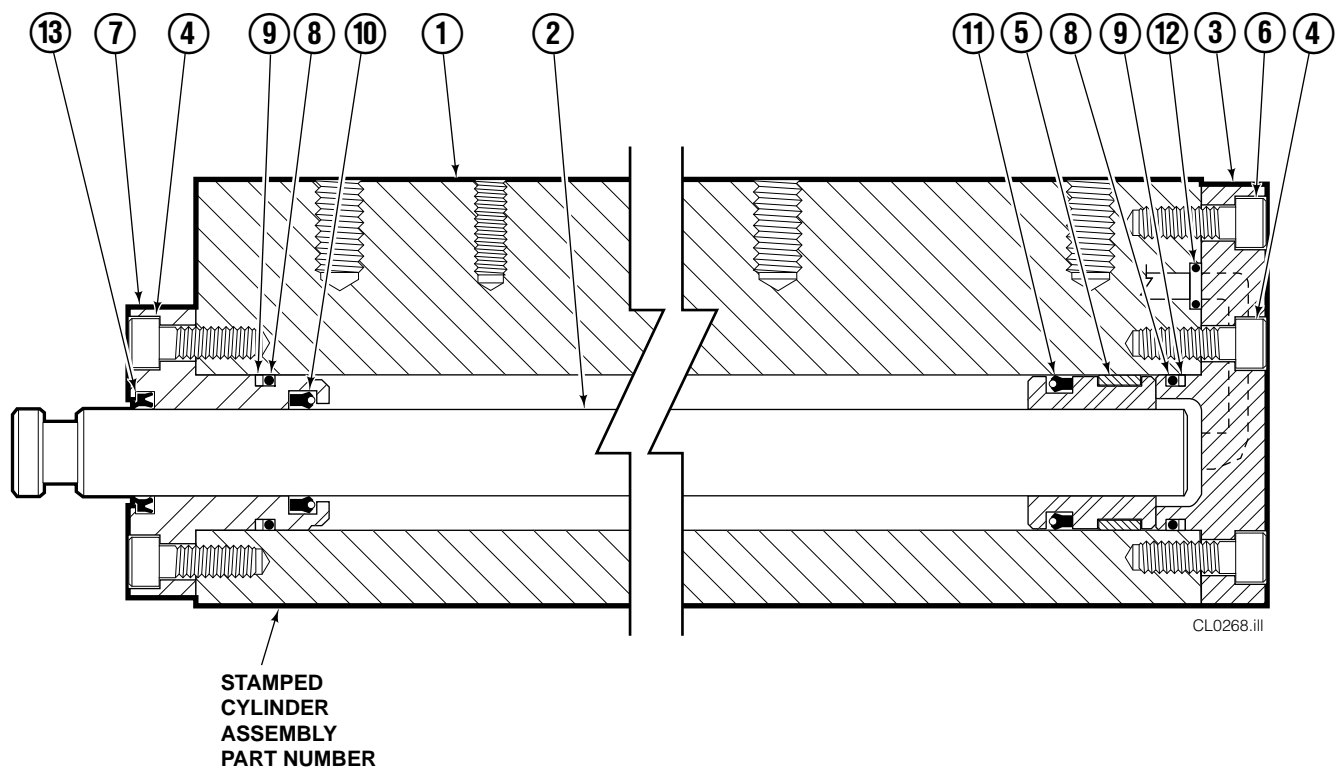

30E							
REF	QTY	PART NO.	DESCRIPTION	REF	QTY	PART NO.	DESCRIPTION
		217495	Base Unit Group	9	4	210489	Rod End Anchor ●
1	4	210117	Cylinder ▲	10	8	213735	Bearing Spacer
2	4	217001	T-Bar	11	4	210140	Bearing Retainer
3	28	211689	Capscrew, M12 x 30 GR 10.9	12	4	787375	Capscrew, M8 x 20
4	4	209741	Rod End ●	13	1	212500	Bumper
5	8	768303	Capscrew, M10 x 35 ●	14	4	209120	Bearing
6	8	210490	Retainer Half Ring ●	15	4	209119	Bearing
7	1	216997	Baseplate – LH	16	8	211128	Capscrew, M16 x 30 GR 10.9
8	1	216998	Baseplate – RH			213856	Service Kit

▲ See Cylinder page for parts breakdown.

● Included in Cylinder Rod Anchor Kit 213856.

Reference: SK-6089.

Cylinder

30E							
REF	QTY	PART NO.	DESCRIPTION	REF	QTY	PART NO.	DESCRIPTION
		210117	Cylinder Assembly	8	2	210053	O-Ring ▲
1	1	210118	Cylinder/Shell	9	2	210050	Back-Up Ring ▲
2	1	4157-820	Rod	10	1	212477	Seal ▲
3	1	213783	Cap	11	1	209808	Seal ▲
4	8	768208	Capscrew, M8 x 25	12	2	214053	O-Ring ▲
5	1	209809	Bearing ▲	13	1	562131	Wiper ▲
6	1	787375	Capscrew, M8 x 20			210090	Service Kit
7	1	212452	Retainer				