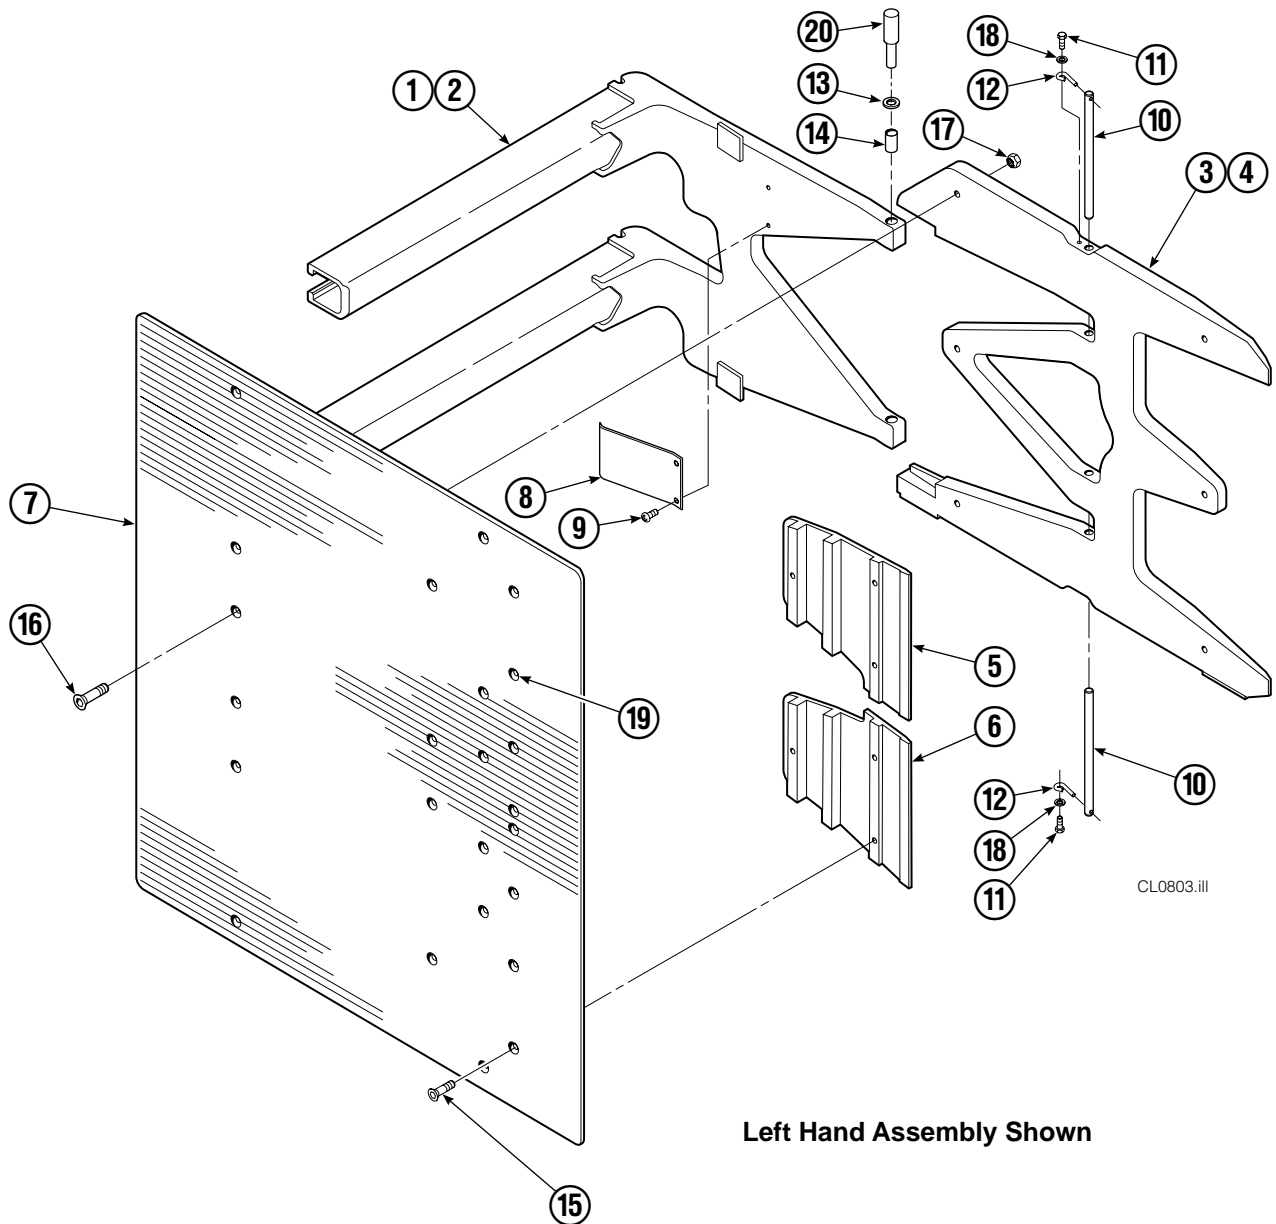

30E							
REF	QTY	PART NO.	DESCRIPTION	REF	QTY	PART NO.	DESCRIPTION
		217495	Base Unit Group	9	4	210489	Rod End Anchor ●
1	4	210117	Cylinder ▲	10	8	213735	Bearing Spacer
2	4	217001	T-Bar	11	4	210140	Bearing Retainer
3	28	211689	Capscrew, M12 x 30 GR 10.9	12	4	787375	Capscrew, M8 x 20
4	4	209741	Rod End ●	13	1	212500	Bumper
5	8	768303	Capscrew, M10 x 35 ●	14	4	209120	Bearing
6	8	210490	Retainer Half Ring ●	15	4	209119	Bearing
7	1	216997	Baseplate – LH	16	8	211128	Capscrew, M16 x 30 GR 10.9
8	1	216998	Baseplate – RH			213856	Service Kit

▲ See Valve page for parts breakdown,
part number stamped on valve.

Reference: SK-6090.

Valve

Sideshifting Without Regeneration

REF	QTY	PART NO.	DESCRIPTION
		215873	Valve Assembly
1	1	215874	Valve Body
2	1	214405	Crossover Relief Valve
3	5	682170	Seal Kit ▲
4	1	210266	Flow Divider/Combiner
5	1	679992	Seal Kit ▲
6	2	209847	Check Valve
7	3	215756	Piston
8	1	6025134	Check Valve
9	3	604511	Fitting, 6-6 ●
10	1	605743	Fitting, 6-6 ●
11	5	604510	Fitting, 6
12	1	215876	Crossover Relief Valve
		210452	Valve Service Kit

▲ Included in Valve Service Kit 210452.

● Included in Fitting Group 212978.

Arms and Pads

Left Hand Assembly Shown

33E							
REF	QTY	PART NO.	DESCRIPTION	REF	QTY	PART NO.	DESCRIPTION
1	1	212053	Arm – LH	11	4	787372	Capscrew, M8 x 20
2	1	212054	Arm – RH	12	4	682999	Eye Pin
3	1	210402	Stabilizer – LH	13	10	675620	Washer, M10
4	1	210405	Stabilizer – RH	14	8	200590	Bushing
5	2	210183	Filler Block – LH Upper/RH Lower	15	12	766646	Capscrew, M10 x 20
6	2	210182	Filler Block – LH Lower/RH Upper	16	12	768706	Capscrew, M12 x 35
7	2	6003082	Contact Pad – 38" x 42"	17	12	773842	Nut, M12
8	2	210154	Spring	18	4	787398	Washer, M8
9	4	203405	Capscrew, M10 x 16	19	▲	673841	Contact Pad Repair Kit
10	4	210161	Pin	20	1	675626	Tool – Bushing Drive