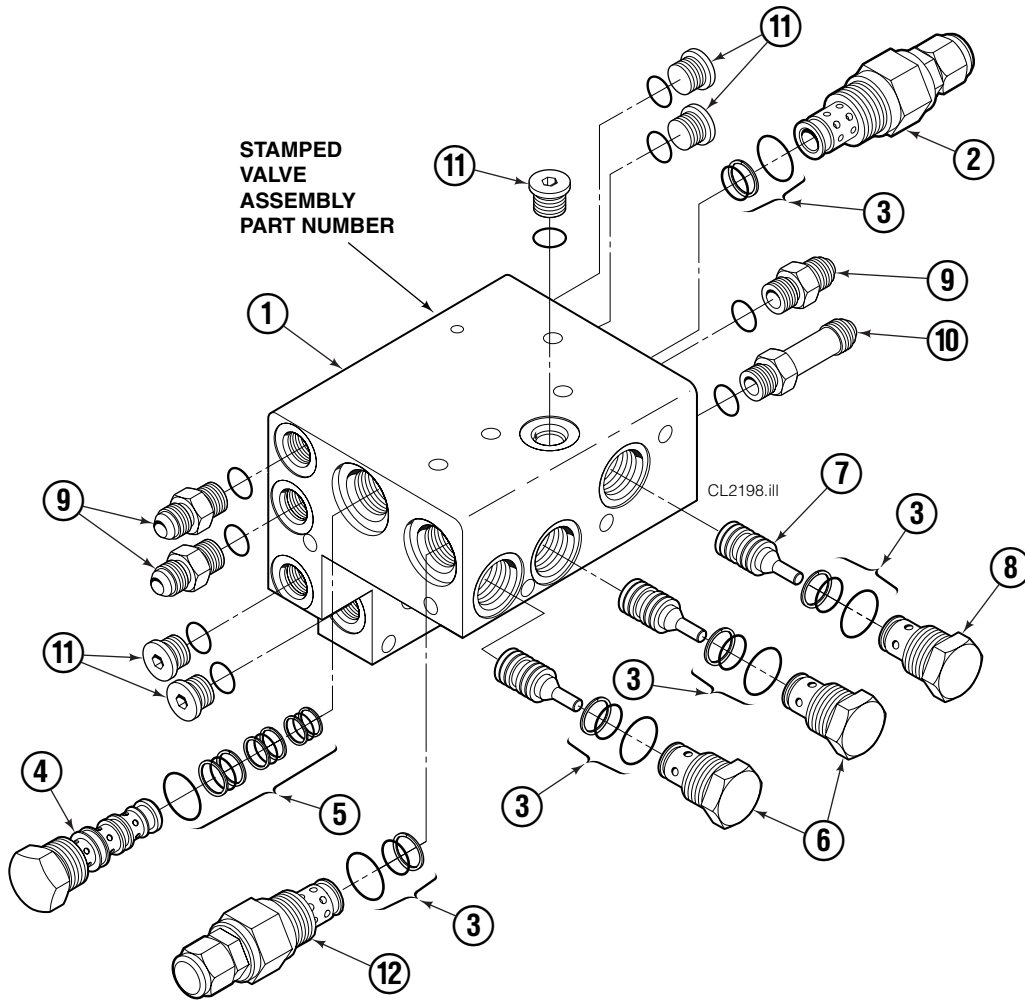

Base Unit Group

30E							
REF	QTY	PART NO.	DESCRIPTION	REF	QTY	PART NO.	DESCRIPTION
		217495	Base Unit Group	9	4	210489	Rod End Anchor ●
1	4	210117	Cylinder ▲	10	8	213735	Bearing Spacer
2	4	217001	T-Bar	11	4	210140	Bearing Retainer
3	28	211689	Capscrew, M12 x 30 GR 10.9	12	4	787375	Capscrew, M8 x 20
4	4	209741	Rod End ●	13	1	212500	Bumper
5	8	768303	Capscrew, M10 x 35 ●	14	4	209120	Bearing
6	8	210490	Retainer Half Ring ●	15	4	209119	Bearing
7	1	216997	Baseplate – LH	16	8	211128	Capscrew, M16 x 30 GR 10.9
8	1	216998	Baseplate – RH			213856	Service Kit

▲ See Cylinder page for parts breakdown.

● Included in Cylinder Rod Anchor Kit 213856.

Reference: SK-6089.

Cylinder

30E							
REF	QTY	PART NO.	DESCRIPTION	REF	QTY	PART NO.	DESCRIPTION
		210117	Cylinder Assembly	8	2	210053	O-Ring ▲
1	1	210118	Cylinder/Shell	9	2	210050	Back-Up Ring ▲
2	1	4157-820	Rod	10	1	212477	Seal ▲
3	1	213783	Cap	11	1	209808	Seal ▲
4	8	768208	Capscrew, M8 x 25	12	2	214053	O-Ring ▲
5	1	209809	Bearing ▲	13	1	562131	Wiper ▲
6	1	787375	Capscrew, M8 x 20			210090	Service Kit
7	1	212452	Retainer				

▲ See Valve page for parts breakdown,
part number stamped on valve.

Reference: SK-6090.

Valve

Sideshifting Without Regeneration

REF	QTY	PART NO.	DESCRIPTION
		215873	Valve Assembly
1	1	215874	Valve Body
2	1	214405	Crossover Relief Valve
3	5	682170	Seal Kit ▲
4	1	210266	Flow Divider/Combiner
5	1	679992	Seal Kit ▲
6	2	209847	Check Valve
7	3	215756	Piston
8	1	6025134	Check Valve
9	3	604511	Fitting, 6-6 ●
10	1	605743	Fitting, 6-6 ●
11	5	604510	Fitting, 6
12	1	215876	Crossover Relief Valve
		210452	Valve Service Kit