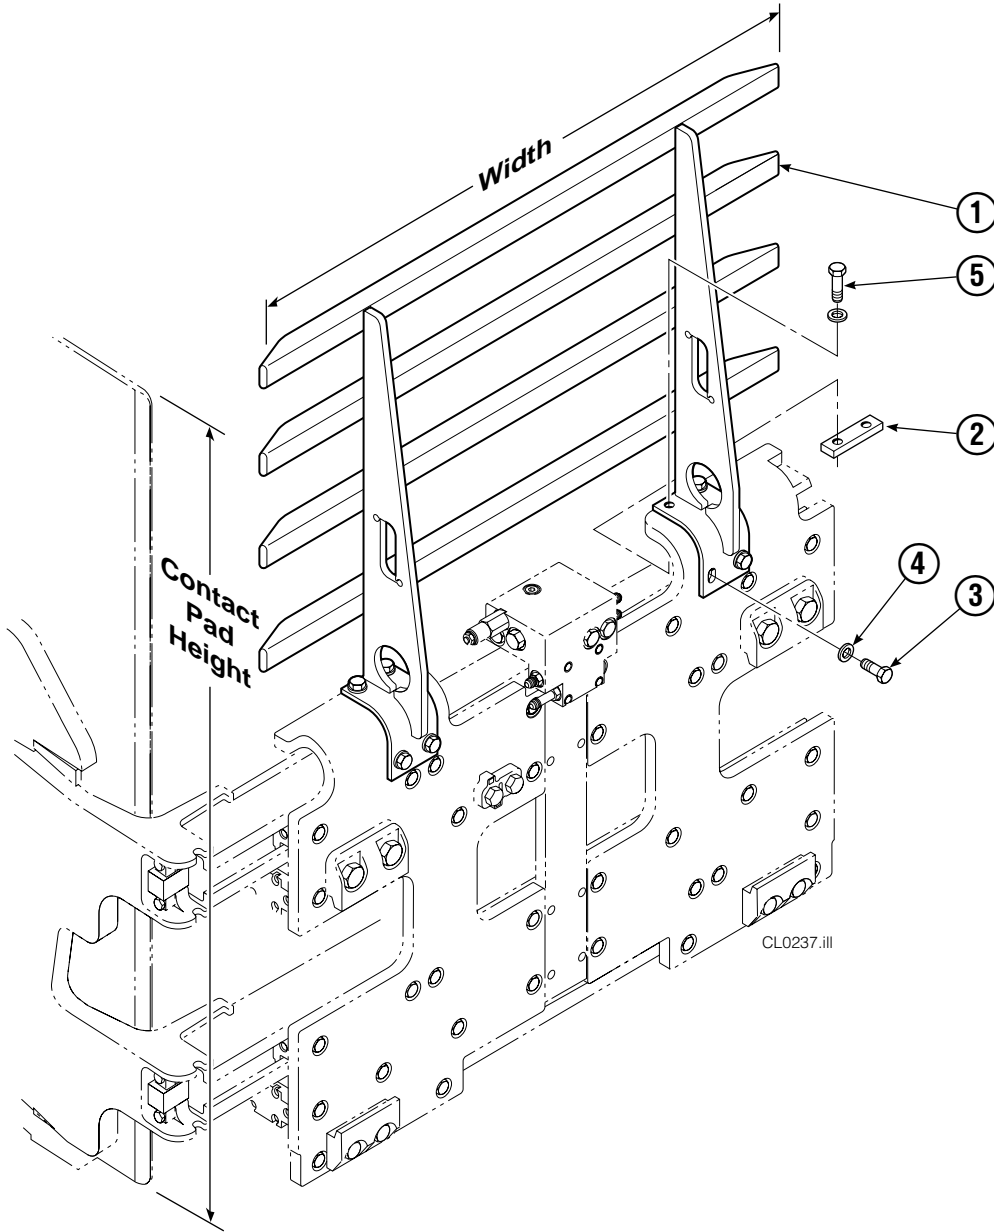

▲ See Valve page for parts breakdown,
part number stamped on valve.

Reference: SK-6090.

Valve

Sideshifting Without Regeneration

REF	QTY	PART NO.	DESCRIPTION
		215873	Valve Assembly
1	1	215874	Valve Body
2	1	214405	Crossover Relief Valve
3	5	682170	Seal Kit ▲
4	1	210266	Flow Divider/Combiner
5	1	679992	Seal Kit ▲
6	2	209847	Check Valve
7	3	215756	Piston
8	1	6025134	Check Valve
9	3	604511	Fitting, 6-6 ●
10	1	605743	Fitting, 6-6 ●
11	5	604510	Fitting, 6
12	1	215876	Crossover Relief Valve
		210452	Valve Service Kit

▲ Included in Valve Service Kit 210452.

● Included in Fitting Group 212978.

Arms and Pads

30E							
REF	QTY	PART NO.	DESCRIPTION	REF	QTY	PART NO.	DESCRIPTION
1	1	212053	Arm – LH	11	4	787372	Capscrew, M8 x 20
2	1	212054	Arm – RH	12	4	682999	Eye Pin
3	1	210402	Stabilizer – LH	13	10	675620	Washer, M10
4	1	210405	Stabilizer – RH	14	8	200590	Bushing
5	2	210183	Filler Block – LH Upper/RH Lower	15	12	766646	Capscrew, M10 x 20
6	2	210182	Filler Block – LH Lower/RH Upper	16	12	768706	Capscrew, M12 x 35
7	2	210466	Contact Pad – 41.3" x 60"	17	12	773842	Nut, M12
8	2	210154	Spring	18	4	787398	Washer, M8
9	4	203405	Capscrew, M10 x 16	19	▲	673841	Contact Pad Repair Kit
10	4	210161	Pin	20	1	675626	Tool – Bushing Drive

Reference: S-4246, S-4217, Stabilizer Group 210408,
Common Parts Group 210494.

▲ Repairs one hole.

Backrest Group

30E			
REF	QTY	PART NO.	DESCRIPTION
1	1	210527	Backrest
2	2	210155	Plate
3	4	211689	Capscrew, M12 x 30
4	8	667910	Washer, M12
5	4	206174	Capscrew, M12 x 45