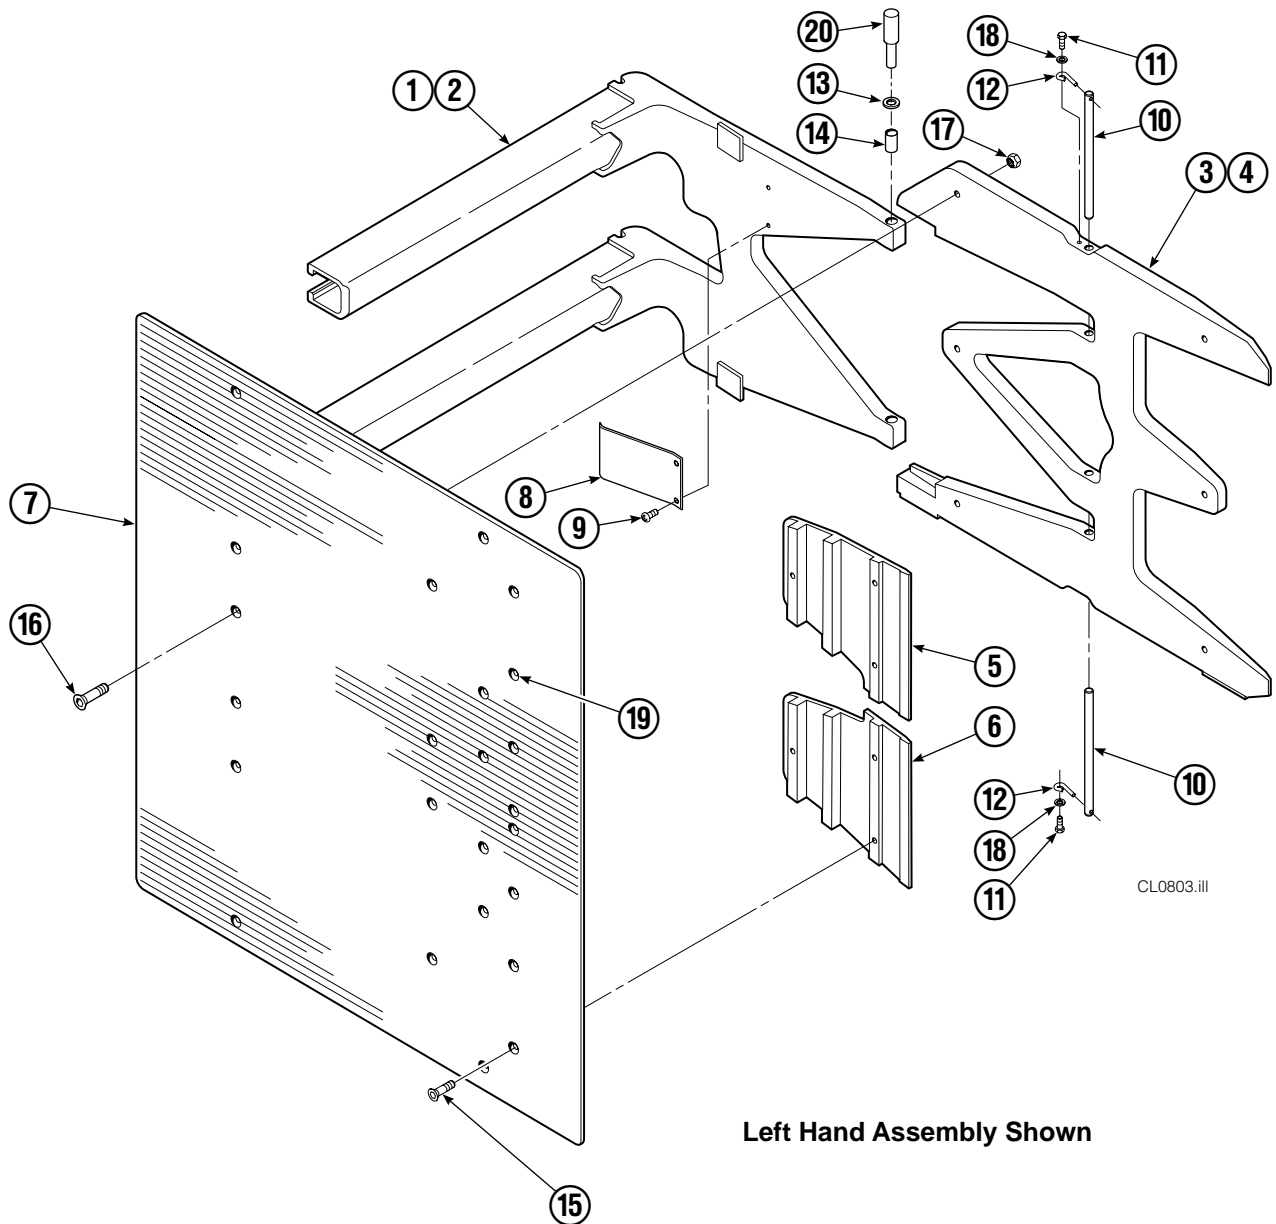

▲ See Cylinder page for parts breakdown.

● Included in Cylinder Rod Anchor Kit 213856.

Reference: SK-6089.

Cylinder

30E							
REF	QTY	PART NO.	DESCRIPTION	REF	QTY	PART NO.	DESCRIPTION
		210117	Cylinder Assembly	8	2	210053	O-Ring ▲
1	1	210118	Cylinder/Shell	9	2	210050	Back-Up Ring ▲
2	1	4157-820	Rod	10	1	212477	Seal ▲
3	1	213783	Cap	11	1	209808	Seal ▲
4	8	768208	Capscrew, M8 x 25	12	2	214053	O-Ring ▲
5	1	209809	Bearing ▲	13	1	562131	Wiper ▲
6	1	787375	Capscrew, M8 x 20			210090	Service Kit
7	1	212452	Retainer				

▲ See Valve page for parts breakdown,
part number stamped on valve.

Reference: SK-6090.

Valve

Sideshifting Without Regeneration

REF	QTY	PART NO.	DESCRIPTION
		215873	Valve Assembly
1	1	215874	Valve Body
2	1	214405	Crossover Relief Valve
3	5	682170	Seal Kit ▲
4	1	210266	Flow Divider/Combiner
5	1	679992	Seal Kit ▲
6	2	209847	Check Valve
7	3	215756	Piston
8	1	6025134	Check Valve
9	3	604511	Fitting, 6-6 ●
10	1	605743	Fitting, 6-6 ●
11	5	604510	Fitting, 6
12	1	215876	Crossover Relief Valve
		210452	Valve Service Kit

▲ Included in Valve Service Kit 210452.

● Included in Fitting Group 212978.

Arms and Pads

30E							
REF	QTY	PART NO.	DESCRIPTION	REF	QTY	PART NO.	DESCRIPTION
1	1	212053	Arm – LH	11	4	787372	Capscrew, M8 x 20
2	1	212054	Arm – RH	12	4	682999	Eye Pin
3	1	210402	Stabilizer – LH	13	10	675620	Washer, M10
4	1	210405	Stabilizer – RH	14	8	200590	Bushing
5	2	210183	Filler Block – LH Upper/RH Lower	15	12	766646	Capscrew, M10 x 20
6	2	210182	Filler Block – LH Lower/RH Upper	16	12	768706	Capscrew, M12 x 35
7	2	210466	Contact Pad – 41.3" x 60"	17	12	773842	Nut, M12
8	2	210154	Spring	18	4	787398	Washer, M8
9	4	203405	Capscrew, M10 x 16	19	▲	673841	Contact Pad Repair Kit
10	4	210161	Pin	20	1	675626	Tool – Bushing Drive