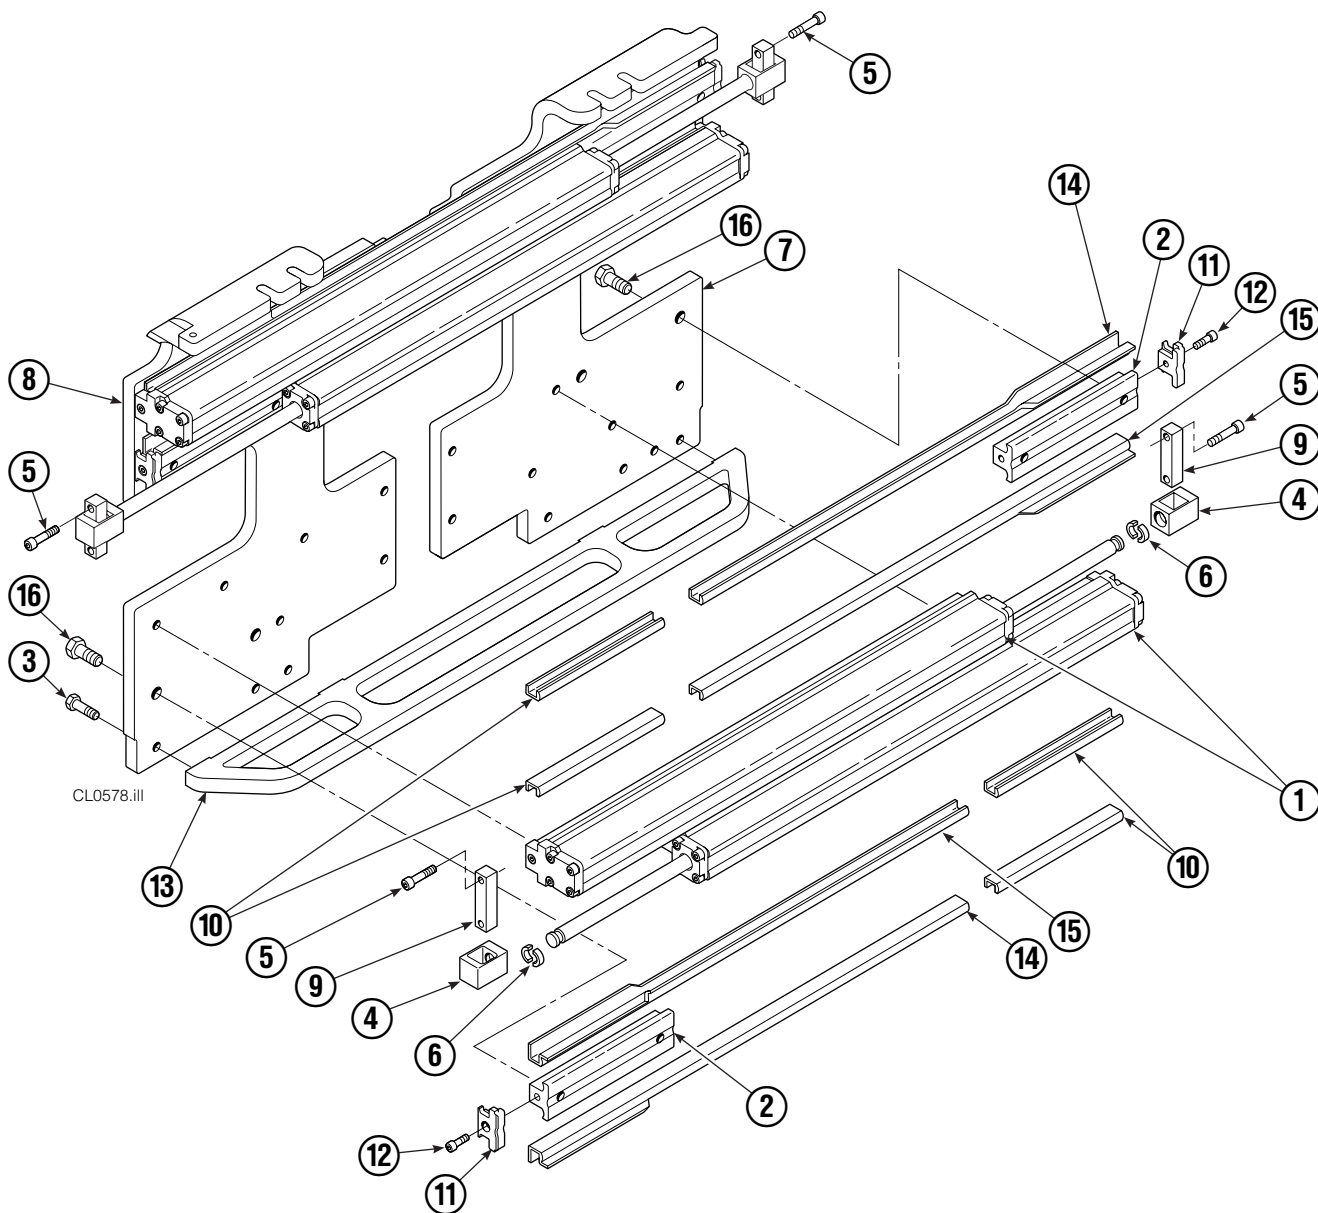

Internet: www.cascorp.com

Decals

CL0579.ill

30E			
REF	QTY	PART NO.	DESCRIPTION
1	12	665595	No Hand Hold Decal
2	6	679150	No Step Decal
3	1	211274	Eagle - 80 mm
4	2	211276	Eagle - 240 mm

Publications

30E	
PART NO.	DESCRIPTION
	Parts Manual
215204	Service Manual
210273	Operator's Guide
212116	Installation Instructions
679929	Tool Catalog
673964	Literature Index Order Form

Base Unit Group

30E							
REF	QTY	PART NO.	DESCRIPTION	REF	QTY	PART NO.	DESCRIPTION
		217495	Base Unit Group	9	4	210489	Rod End Anchor ●
1	4	210117	Cylinder ▲	10	8	213735	Bearing Spacer
2	4	217001	T-Bar	11	4	210140	Bearing Retainer
3	28	211689	Capscrew, M12 x 30 GR 10.9	12	4	787375	Capscrew, M8 x 20
4	4	209741	Rod End ●	13	1	212500	Bumper
5	8	768303	Capscrew, M10 x 35 ●	14	4	209120	Bearing
6	8	210490	Retainer Half Ring ●	15	4	209119	Bearing
7	1	216997	Baseplate – LH	16	8	211128	Capscrew, M16 x 30 GR 10.9
8	1	216998	Baseplate – RH			213856	Service Kit

▲ See Cylinder page for parts breakdown.

● Included in Cylinder Rod Anchor Kit 213856.

Reference: SK-6089.

Cylinder

30E							
REF	QTY	PART NO.	DESCRIPTION	REF	QTY	PART NO.	DESCRIPTION
		210117	Cylinder Assembly	8	2	210053	O-Ring ▲
1	1	210118	Cylinder/Shell	9	2	210050	Back-Up Ring ▲
2	1	4157-820	Rod	10	1	212477	Seal ▲
3	1	213783	Cap	11	1	209808	Seal ▲
4	8	768208	Capscrew, M8 x 25	12	2	214053	O-Ring ▲
5	1	209809	Bearing ▲	13	1	562131	Wiper ▲
6	1	787375	Capscrew, M8 x 20			210090	Service Kit
7	1	212452	Retainer				

▲ See Valve page for parts breakdown,
part number stamped on valve.

Reference: SK-6090.

Valve

Sideshifting Without Regeneration

REF	QTY	PART NO.	DESCRIPTION
		215873	Valve Assembly
1	1	215874	Valve Body
2	1	214405	Crossover Relief Valve
3	5	682170	Seal Kit ▲
4	1	210266	Flow Divider/Combiner
5	1	679992	Seal Kit ▲
6	2	209847	Check Valve
7	3	215756	Piston
8	1	6025134	Check Valve
9	3	604511	Fitting, 6-6 ●
10	1	605743	Fitting, 6-6 ●
11	5	604510	Fitting, 6
12	1	215876	Crossover Relief Valve
		210452	Valve Service Kit