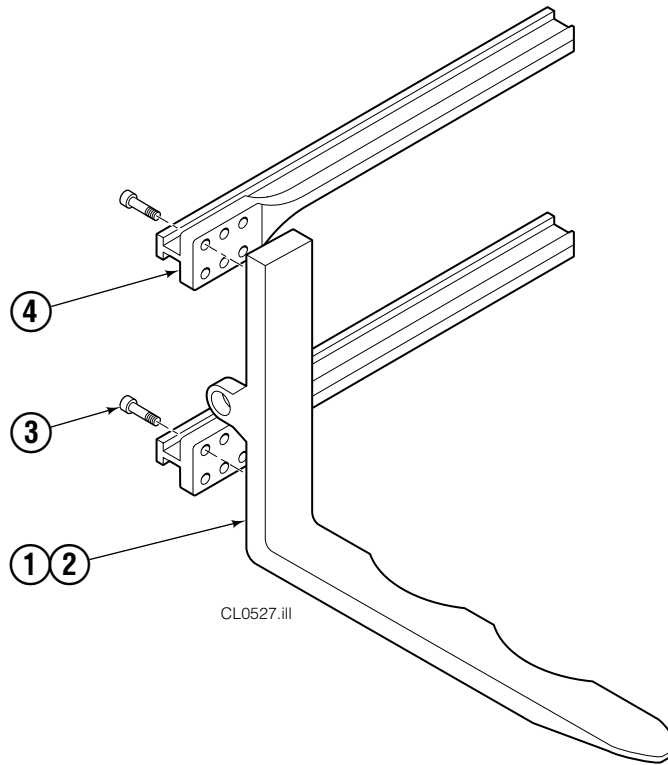

■ See Revolving Connection page for parts breakdown.

▲ See Cylinder page for parts breakdown.

● See Restrictor Cartridge page for parts breakdown.

Reference: SK-5660.

Revolving Connection

35D/50D			
REF	QTY	PART NO.	DESCRIPTION
		686420	Revolving Connection
1	2	768795	Capscrew, M8 x 1,25 x 30 x 8.8
2	1	686421	End Block
3	2	604511	Fitting, 6-6
4	1	687237	Service Kit
5	1	686422	Shaft
6	5	663694	Fitting, 3
7	1	686423	Body
8	2	667516	Check Valve Service Kit
9	2	678376	Check Valve
10	2	604510	Fitting, 6

▲ Included in Service Kit 667995.
 ■ Included in Nut Service Kit 668926.
 ● Not included in Cylinder Assembly.
 Reference: S-7662.

Valve Group

REF	QTY	PART NO.	DESCRIPTION
		689952	Valve Group
		679888	Valve Assembly (Items 6 & 13)
1	1	679934	Plate
2	1	645636	Capscrew
3	1	6290	Lockwasher
4	2	643519	Capscrew
5	2	6287	Lockwasher
6	1	679889	Valve Body
7	1	601377	Fitting, 8-8
8	1	206479	Hose
9	1	210351	Hose
10	1	601250	Fitting, 8-8
11	1	605761	Fitting, 8-8
12	2	611288	Fitting, 6-8
13	1	679890	Relief Valve

Restrictor Cartridge

REF	QTY	PART NO.	DESCRIPTION
		667609	Restrictor Cartridge
1	1	2701	O-Ring
2	1	667611	Plunger
3	1	2841	O-Ring
4	1	667610	Plug - Special
5	1	5716	Jam Nut

Drum Arms

ARM CAPSCREW EXTENSION TOOL Required for proper torquing of capscrews		
	35D/50D	667699