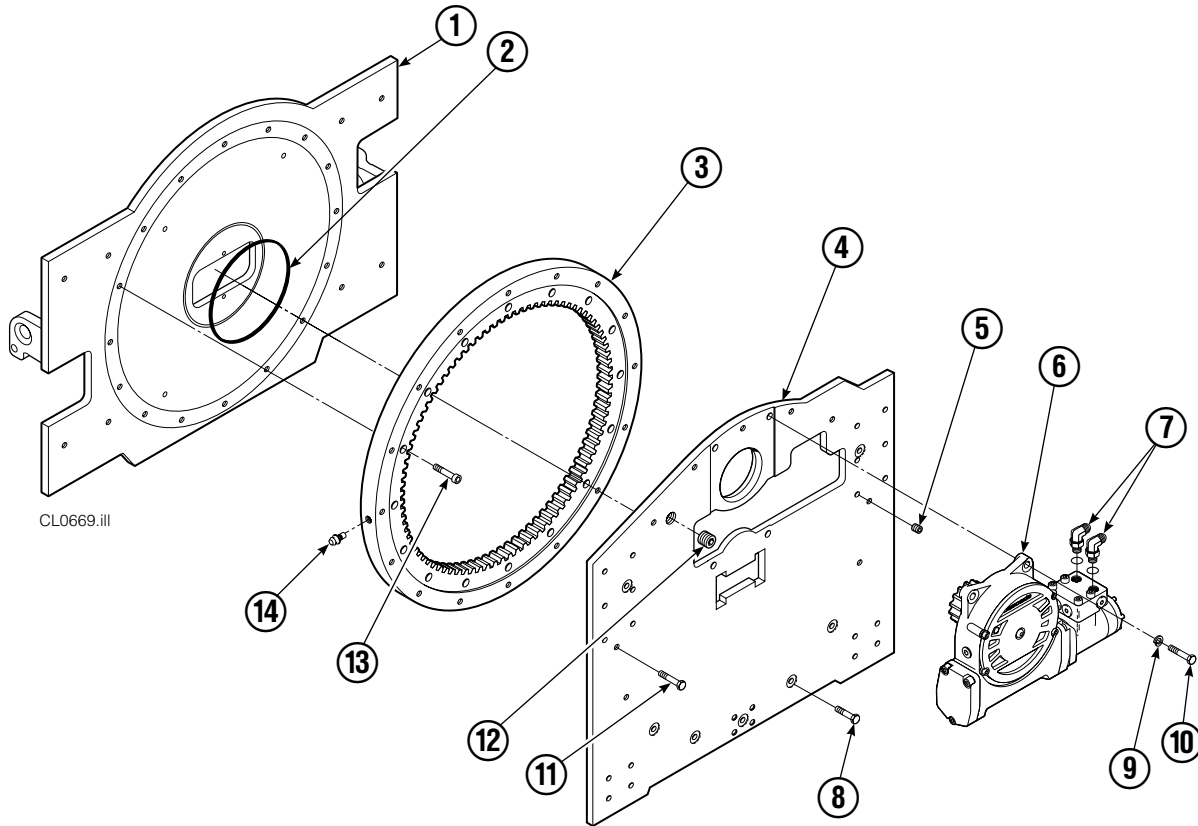

Rotator Group

35D			
REF	QTY	PART NO.	DESCRIPTION
		687242	Rotator Group
1	1	687225	Faceplate
2	1	670931	Seal
3	1	672828	Bearing Assembly
4	1	687229	Baseplate
5	6	631385	Plug
6	1	795491	Drive Group ▲
7	2	611303	Fitting
8	7	643538	Capscrew, 1/2 NC x 1.50 GR8
9	4	6290	Lockwasher, 1/2 in. ID
10	4	661742	Capscrew, 1/2 NC x 1.25 GR5
11	9	643539	Capscrew, 1/2 NC x 1.75 GR8
12	1	6605	Plug
13	16	4505	Capscrew
14	1	7401	Grease Fitting
		672481	Bearing Service Kit

■ See Revolving Connection page for parts breakdown.

▲ See Cylinder page for parts breakdown.

● See Restrictor Cartridge page for parts breakdown.

Reference: SK-5660.

Revolving Connection

35D/50D			
REF	QTY	PART NO.	DESCRIPTION
		686420	Revolving Connection
1	2	768795	Capscrew, M8 x 1,25 x 30 x 8.8
2	1	686421	End Block
3	2	604511	Fitting, 6-6
4	1	687237	Service Kit
5	1	686422	Shaft
6	5	663694	Fitting, 3
7	1	686423	Body
8	2	667516	Check Valve Service Kit
9	2	678376	Check Valve
10	2	604510	Fitting, 6