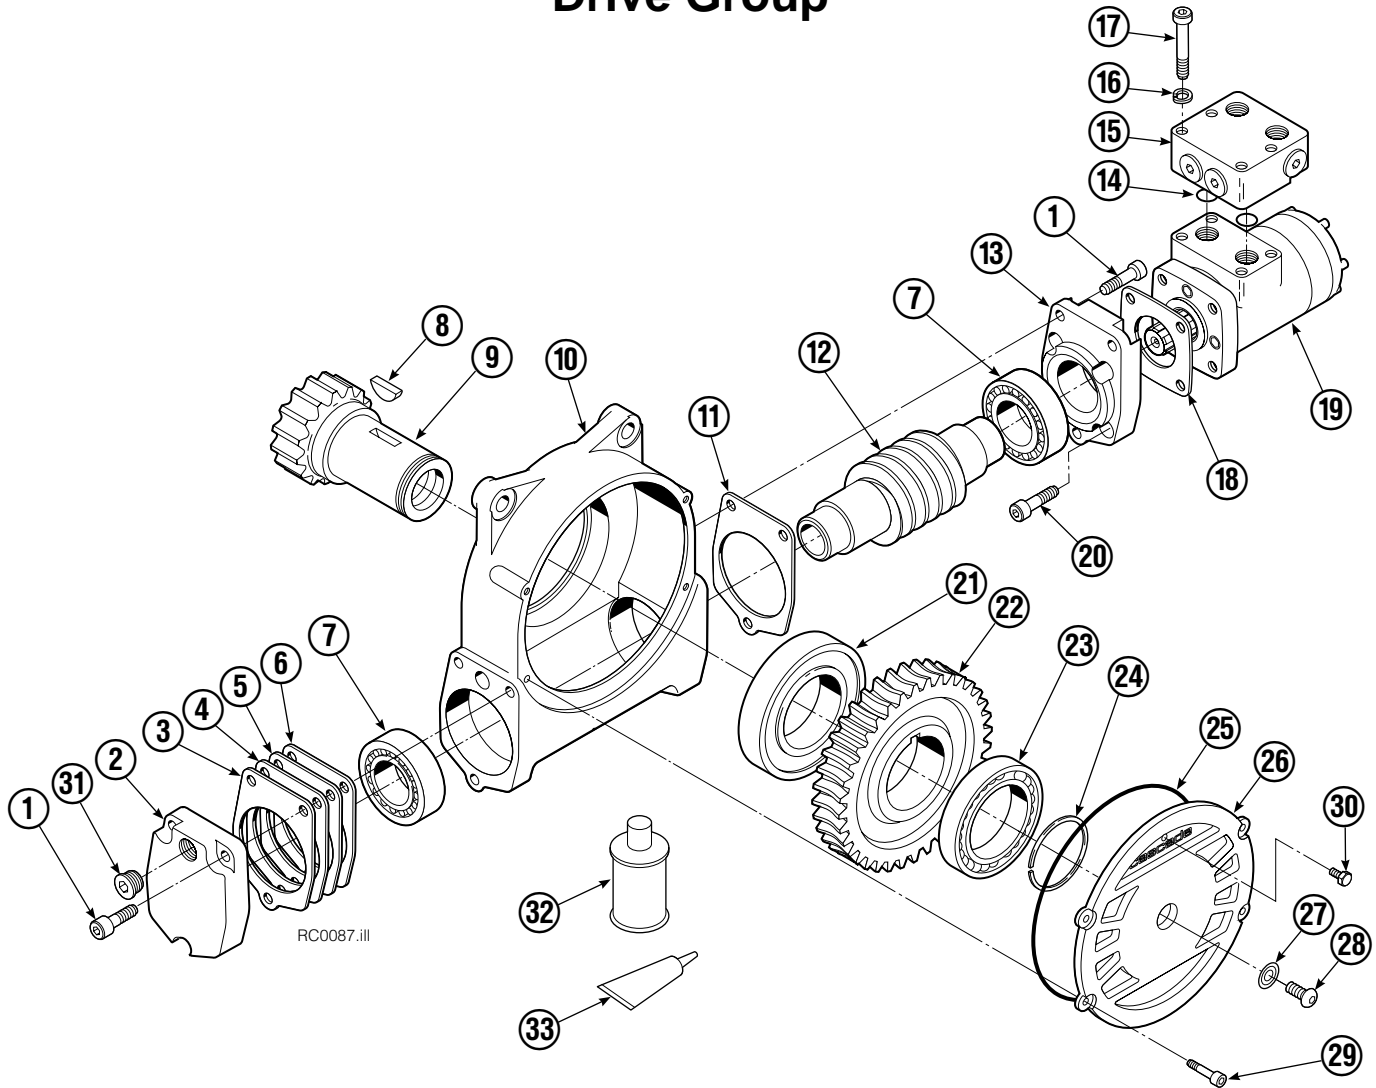

Drive Group

REF	QTY	PART NO.	DESCRIPTION	REF	QTY	PART NO.	DESCRIPTION
		795491	Drive Group with 2.8 c.i. Motor	19	1	206392	Drive Motor – 2.8 c.i. ▼
1	6	769570	Capscrew, M12 x 25	20	4	4468	Capscrew, 3/8 NC x .75 GR8
2	1	676855	Cover	21	1	670580	Bearing
3	●	674513	Shim – .005" (blue)	22	1	675609	Worm Gear
4	●	670574	Shim – .010" (brown)	23	1	670581	Bearing
5	●	671757	Shim – .015" (pink)	24	1	7214	Snap Ring
6	●	671758	Shim – .020" (yellow)	25	1	643423	O-Ring
7	2	670579	Bearing	26	1	775552	Cover
8	1	670582	Key	27	1	783609	Seal
9	1	670506	Pinion	28	1	783608	Capscrew, M12 x 16
10	1	775551	Housing	29	4	200882	Capscrew, M8 x 20
11	1	686465	Gasket	30	1	644010	Relief Fitting
12	1	675608	Worm	31	1	604510	Fitting, 6
13	1	775553	Adapter	32	1	656300	Gear Box Lube – 48 oz.
14	2	2705	O-Ring	33	1	668184	Sealant
15	1	670549	Check Valve ▲			670578	Shim Service Kit (items 3-6,25,33)
16	4	6444	Lockwasher			675637	Bearing Service Kit (items 21 & 33)
17	4	607059	Capscrew, 5/16 NC x 1.75 GR8			675638	Bearing Service Kit (items 3-7,25)
18	1	670575	Gasket			206394	Motor Kit-2.8(items 11,14,18,19)

● Quantity as required.

▼ See Drive Motor page for parts breakdown.

▲ See Check Valve page for parts breakdown.

Reference: Common Parts 795490.