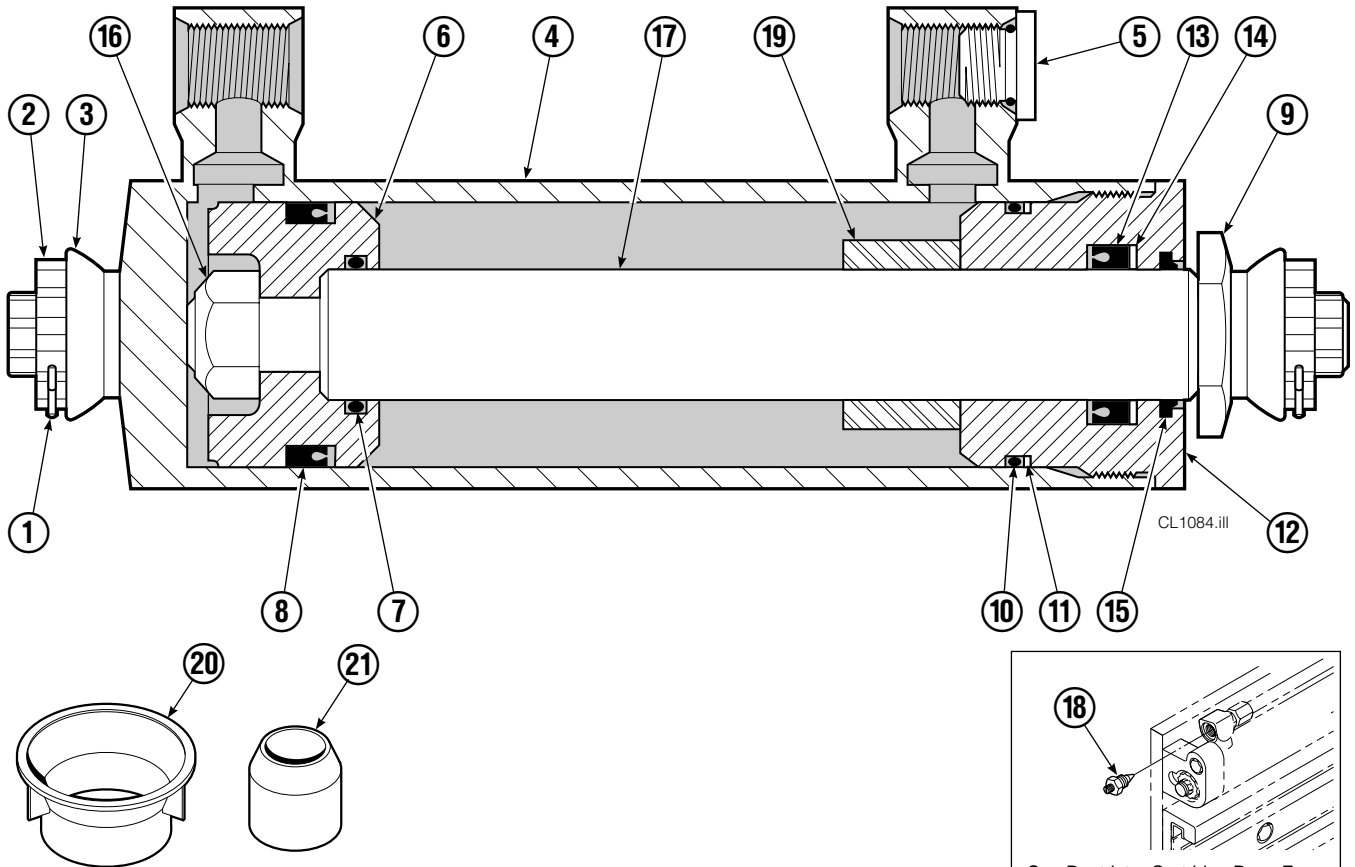

Frame Group

35D							
REF	QTY	PART NO.	DESCRIPTION	REF	QTY	PART NO.	DESCRIPTION
		687285	Frame Group	14	2	659225	Hose
1	2	674166	Frame	15	2	689875	Hose
2	2	686119	Lockwasher, M8	16	2	686369	Fitting
3	2	765352	Capscrew, M8 x 30	17	4	667663	Bearing
4	1	686420	Revolving Connection ■	18	4	668910	Bearing
5	2	604511	Fitting, 6-6	19	4	668911	Bearing
6	2	601676	Fitting, 6-6	20	2	7861	Roll Pin - Inner
7	2	665707	Nut, 1/2 in. ID	21	2	7962	Roll Pin - Outer
8	2	3659	Capscrew, 1/2 NC x 2.50	22	2	667609	Restrictor Cartridge ●
9	8	667910	Washer, 1/2 in. ID	23	1	209067	End Block Bracket
10	8	667909	Capscrew, 1/2 NC x 3.00	24	3	665992	Shoulder Bolt
11	2	667911	Cylinder ▲	25	3	209021	Washer, M10
12	1	667908	Bumper	26	3	208765	Grommet
13	2	611288	Fitting, 6-8	27	1	671519	Optional Bumper

■ See Revolving Connection page for parts breakdown.

▲ See Cylinder page for parts breakdown.

● See Restrictor Cartridge page for parts breakdown.

Reference: SK-5660.

Revolving Connection

35D/50D			
REF	QTY	PART NO.	DESCRIPTION
		686420	Revolving Connection
1	2	768795	Capscrew, M8 x 1,25 x 30 x 8.8
2	1	686421	End Block
3	2	604511	Fitting, 6-6
4	1	687237	Service Kit
5	1	686422	Shaft
6	5	663694	Fitting, 3
7	1	686423	Body
8	2	667516	Check Valve Service Kit
9	2	678376	Check Valve
10	2	604510	Fitting, 6

Cylinder

35D			
REF	QTY	PART NO.	DESCRIPTION
		667911	Cylinder Assembly
1	2	6510	■ Cotter Pin
2	2	667624	■ Nut Retainer
3	2	667625	■ Nut
4	1	553758	Shell
5	1	602580	Fitting
6	1	558400	Piston
7	1	2716	▲ O-Ring
8	1	662454	▲ Seal
9	1	667626	Washer
10	1	2787	▲ O-Ring
11	1	615130	▲ Back-Up Ring
12	1	667917	Retainer
13	1	662448	▲ Seal
14	1	638243	▲ Nylon Ring
15	1	636853	▲ Wiper
16	1	668031	Nut
17	1	667914	Rod
18	2	667609	Restrictor Cartridge ●
19	1	—	Spacer
20	1	671049	▲ Seal Loader, Piston
21	1	671052	▲ Seal Loader, Retainer
		667995	Service Kit