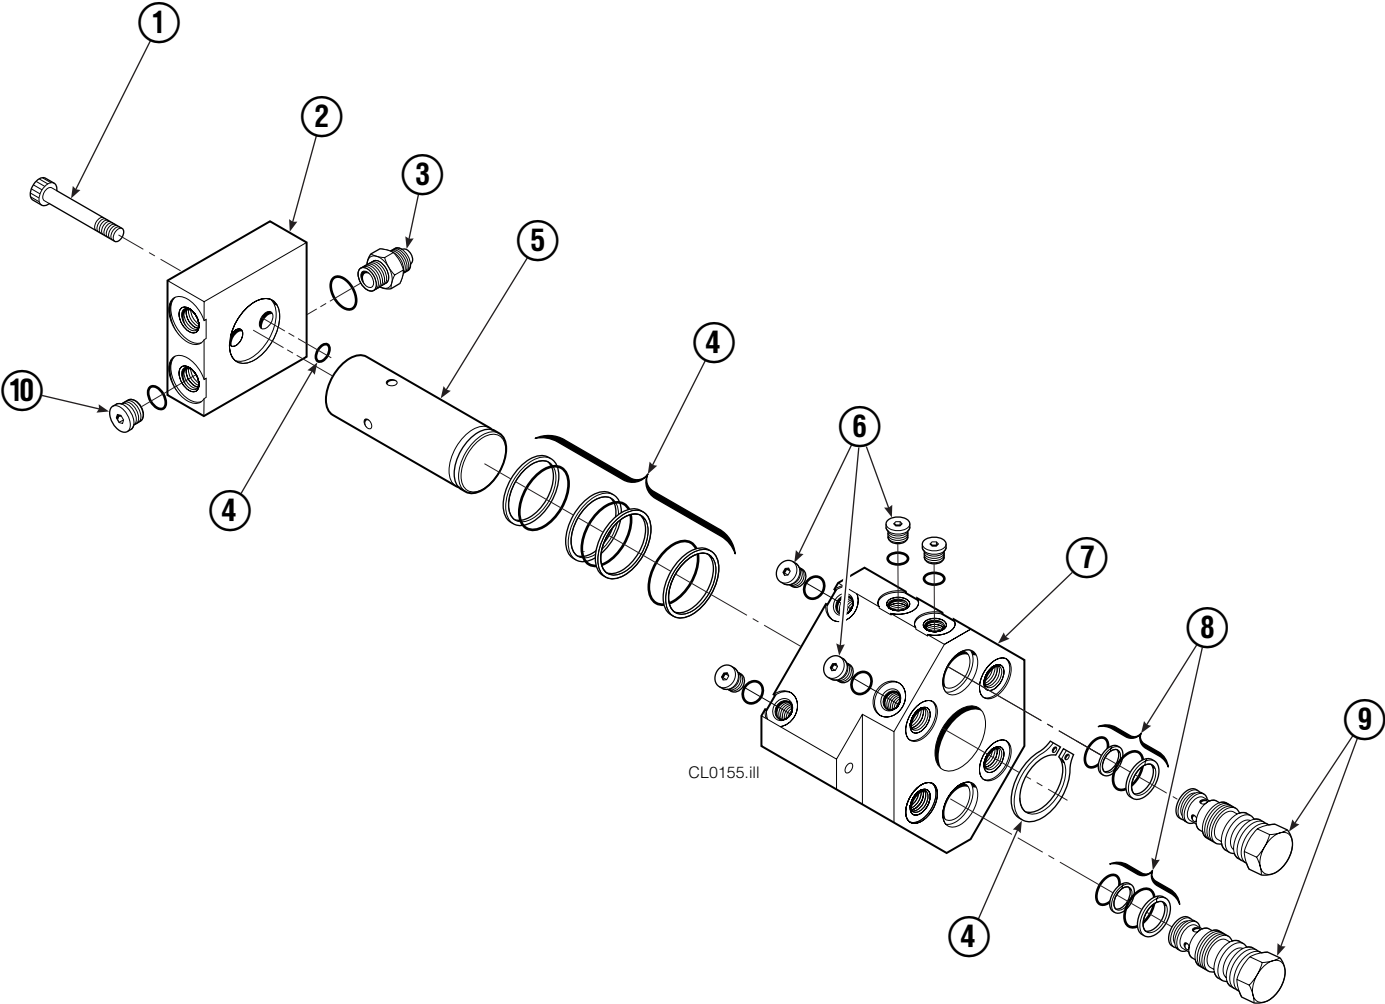

Frame Group

35D							
REF	QTY	PART NO.	DESCRIPTION	REF	QTY	PART NO.	DESCRIPTION
		687285	Frame Group	14	2	659225	Hose
1	2	674166	Frame	15	2	689875	Hose
2	2	686119	Lockwasher, M8	16	2	686369	Fitting
3	2	765352	Capscrew, M8 x 30	17	4	667663	Bearing
4	1	686420	Revolving Connection ■	18	4	668910	Bearing
5	2	604511	Fitting, 6-6	19	4	668911	Bearing
6	2	601676	Fitting, 6-6	20	2	7861	Roll Pin - Inner
7	2	665707	Nut, 1/2 in. ID	21	2	7962	Roll Pin - Outer
8	2	3659	Capscrew, 1/2 NC x 2.50	22	2	667609	Restrictor Cartridge ●
9	8	667910	Washer, 1/2 in. ID	23	1	209067	End Block Bracket
10	8	667909	Capscrew, 1/2 NC x 3.00	24	3	665992	Shoulder Bolt
11	2	667911	Cylinder ▲	25	3	209021	Washer, M10
12	1	667908	Bumper	26	3	208765	Grommet
13	2	611288	Fitting, 6-8	27	1	671519	Optional Bumper

■ See Revolving Connection page for parts breakdown.

▲ See Cylinder page for parts breakdown.

● See Restrictor Cartridge page for parts breakdown.

Reference: SK-5660.

Revolving Connection

35D/50D			
REF	QTY	PART NO.	DESCRIPTION
		686420	Revolving Connection
1	2	768795	Capscrew, M8 x 1,25 x 30 x 8.8
2	1	686421	End Block
3	2	604511	Fitting, 6-6
4	1	687237	Service Kit
5	1	686422	Shaft
6	5	663694	Fitting, 3
7	1	686423	Body
8	2	667516	Check Valve Service Kit
9	2	678376	Check Valve
10	2	604510	Fitting, 6

Cylinder

35D			
REF	QTY	PART NO.	DESCRIPTION
		667911	Cylinder Assembly
1	2	6510	■ Cotter Pin
2	2	667624	■ Nut Retainer
3	2	667625	■ Nut
4	1	553758	Shell
5	1	602580	Fitting
6	1	558400	Piston
7	1	2716	▲ O-Ring
8	1	662454	▲ Seal
9	1	667626	Washer
10	1	2787	▲ O-Ring
11	1	615130	▲ Back-Up Ring
12	1	667917	Retainer
13	1	662448	▲ Seal
14	1	638243	▲ Nylon Ring
15	1	636853	▲ Wiper
16	1	668031	Nut
17	1	667914	Rod
18	2	667609	Restrictor Cartridge ●
19	1	—	Spacer
20	1	671049	▲ Seal Loader, Piston
21	1	671052	▲ Seal Loader, Retainer
		667995	Service Kit