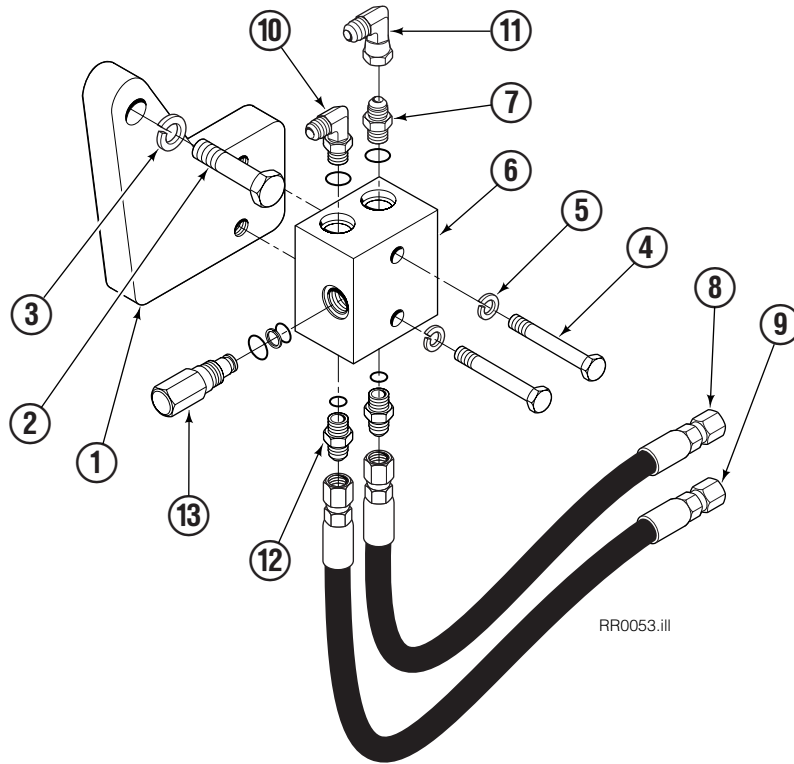

Valve Group

REF	QTY	PART NO.	DESCRIPTION
		689952	Valve Group
		679888	Valve Assembly (Items 6 & 13)
1	1	679934	Plate
2	1	645636	Capscrew
3	1	6290	Lockwasher
4	2	643519	Capscrew
5	2	6287	Lockwasher
6	1	679889	Valve Body
7	1	601377	Fitting, 8-8
8	1	206479	Hose
9	1	210351	Hose
10	1	601250	Fitting, 8-8
11	1	605761	Fitting, 8-8
12	2	611288	Fitting, 6-8
13	1	679890	Relief Valve