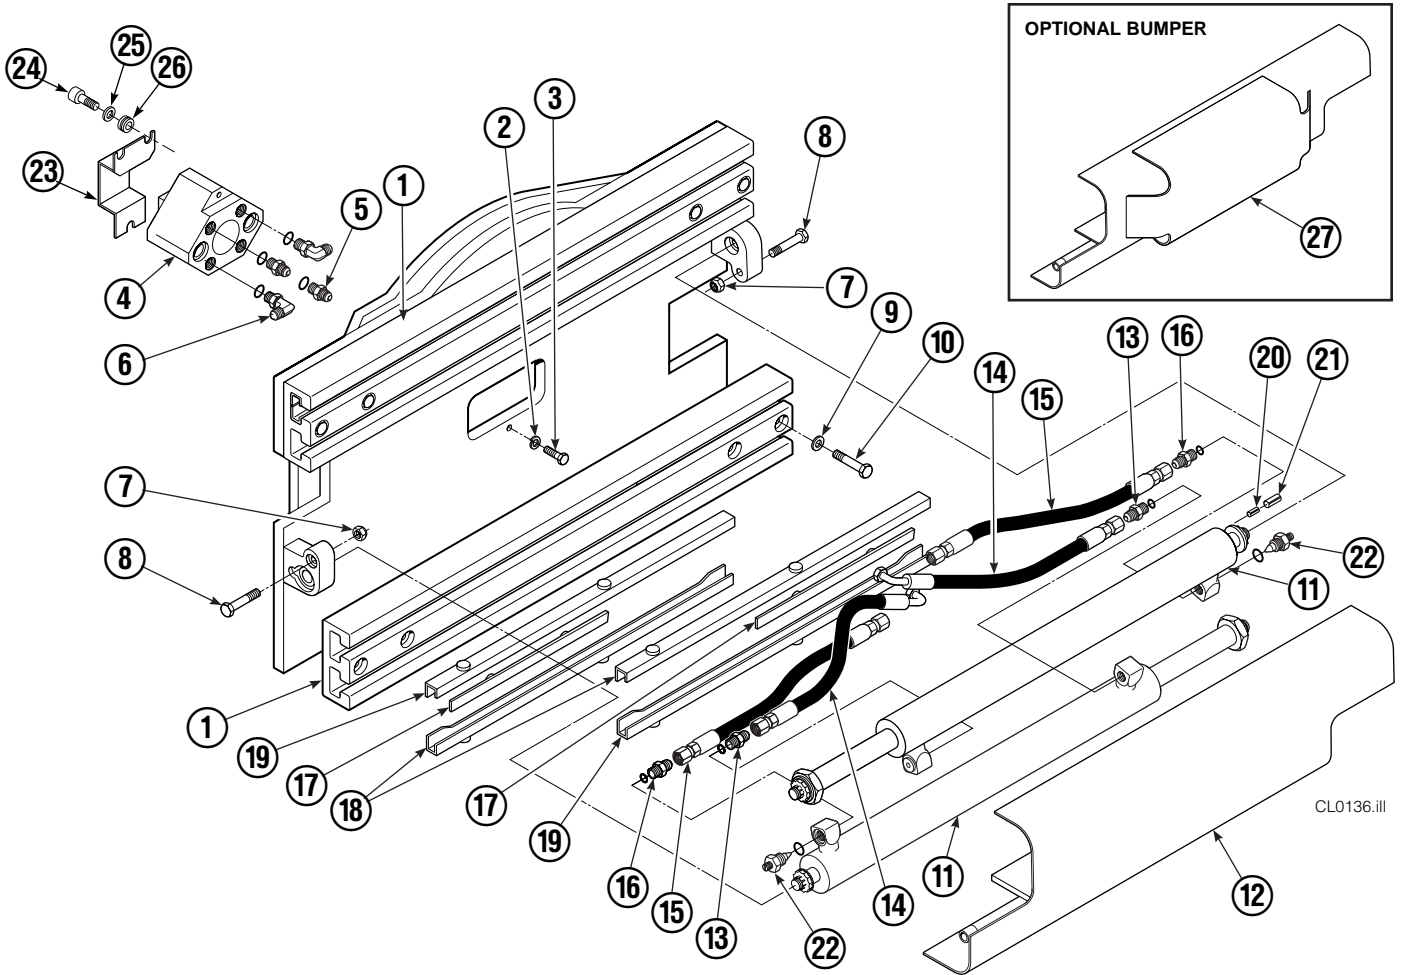

Frame Group

35D							
REF	QTY	PART NO.	DESCRIPTION	REF	QTY	PART NO.	DESCRIPTION
		687285	Frame Group	14	2	659225	Hose
1	2	674166	Frame	15	2	689875	Hose
2	2	686119	Lockwasher, M8	16	2	686369	Fitting
3	2	765352	Capscrew, M8 x 30	17	4	667663	Bearing
4	1	686420	Revolving Connection ■	18	4	668910	Bearing
5	2	604511	Fitting, 6-6	19	4	668911	Bearing
6	2	601676	Fitting, 6-6	20	2	7861	Roll Pin - Inner
7	2	665707	Nut, 1/2 in. ID	21	2	7962	Roll Pin - Outer
8	2	3659	Capscrew, 1/2 NC x 2.50	22	2	667609	Restrictor Cartridge ●
9	8	667910	Washer, 1/2 in. ID	23	1	209067	End Block Bracket
10	8	667909	Capscrew, 1/2 NC x 3.00	24	3	665992	Shoulder Bolt
11	2	667911	Cylinder ▲	25	3	209021	Washer, M10
12	1	667908	Bumper	26	3	208765	Grommet
13	2	611288	Fitting, 6-8	27	1	671519	Optional Bumper

■ See Revolving Connection page for parts breakdown.

▲ See Cylinder page for parts breakdown.

● See Restrictor Cartridge page for parts breakdown.

Reference: SK-5660.

Revolving Connection

35D/50D			
REF	QTY	PART NO.	DESCRIPTION
		686420	Revolving Connection
1	2	768795	Capscrew, M8 x 1,25 x 30 x 8.8
2	1	686421	End Block
3	2	604511	Fitting, 6-6
4	1	687237	Service Kit
5	1	686422	Shaft
6	5	663694	Fitting, 3
7	1	686423	Body
8	2	667516	Check Valve Service Kit
9	2	678376	Check Valve
10	2	604510	Fitting, 6