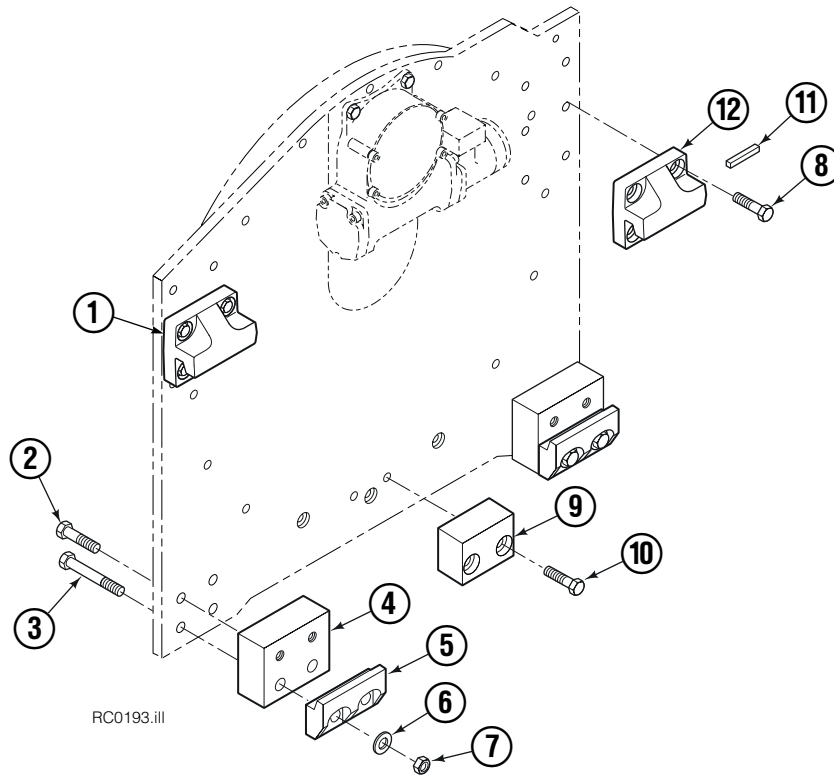

Bolt-On Mounting Group

RC0193.iii

Class II, 0°

REF	QTY	PART NO.	DESCRIPTION
		680630	Mounting Group
1	1	670523	Upper Hook – LH
2	4	639121	Capscrew, 5/8 NC x 1.50
3	4	674261	Capscrew, 5/8 NC x 3.75
4	2	676037	Spacer
5	2	675968	Lower Hook
6	4	667225	Washer
7	4	676281	Nut, 5/8 in. ID
8	8	667765	Capscrew, 5/8 NC x 1.50
9	1	680683	Center Spacer
10	2	677828	Capscrew, 1/2 NC x 1.00
11	1	669344	Stop Kit
12	1	670524	Upper Hook – RH