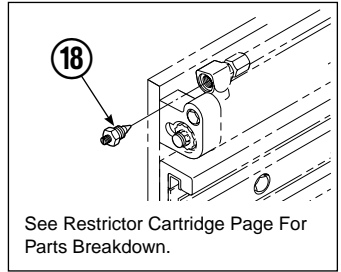

Cylinder

35D			
REF	QTY	PART NO.	DESCRIPTION
		667911	Cylinder Assembly
1	2	6510	■ Cotter Pin
2	2	667624	■ Nut Retainer
3	2	667625	■ Nut
4	1	553758	Shell
5	1	602580	Fitting
6	1	558400	Piston
7	1	2716	▲ O-Ring
8	1	662454	▲ Seal
9	1	667626	Washer
10	1	2787	▲ O-Ring
11	1	615130	▲ Back-Up Ring
12	1	667917	Retainer
13	1	662448	▲ Seal
14	1	638243	▲ Nylon Ring
15	1	636853	▲ Wiper
16	1	668031	Nut
17	1	667914	Rod
18	2	667609	Restrictor Cartridge ●
19	1	—	Spacer
20	1	671049	▲ Seal Loader, Piston
21	1	671052	▲ Seal Loader, Retainer
		667995	Service Kit

▲ Included in Service Kit 667995.
■ Included in Nut Service Kit 668926.
● Not included in Cylinder Assembly.
Reference: S-7662.