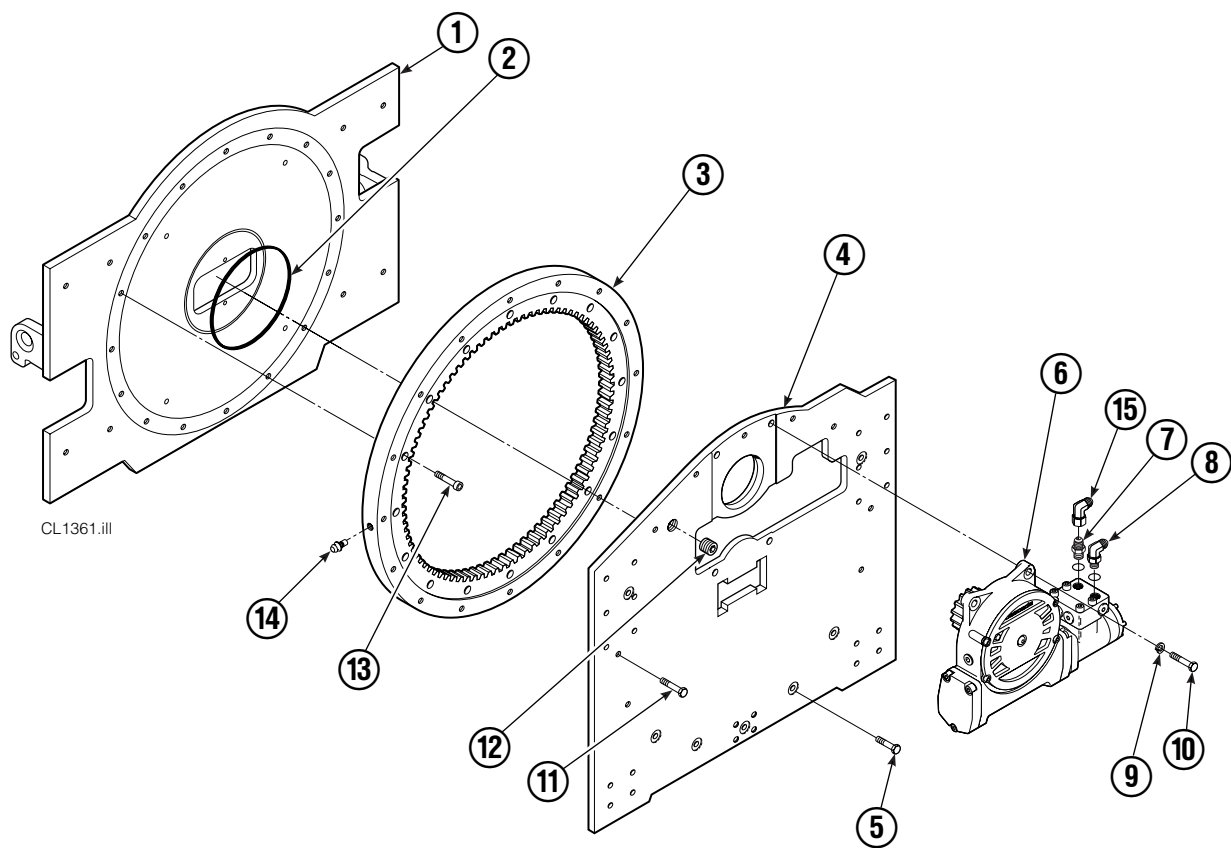

Internet: www.cascorp.com

Safety Decals

REF	QTY	PART NO.	DESCRIPTION
1	2	665595	No Hand Hold Decal
2	2	679150	No Step Decal

Publications

PART NO.	DESCRIPTION
672362	Service Manual
672903	Operators Guide
672361	Installation Instructions
680664	Servicing Cascade Cylinders-VHS
679929	Tool Catalog
673964	Literature Index Order Form

Rotator Group

40D			
REF	QTY	PART NO.	DESCRIPTION
		387498	Rotator Group
1	1	387499	Faceplate
2	1	670931	Seal
3	1	672828	Bearing Assembly
4	1	687229	Baseplate
5	7	643538	Capscrew, 1/2 NC x 1.50 GR8
6	1	795491	Drive Group ▲
7	1	601377	Fitting, 8-8
8	1	601250	Fitting, 8-8
9	4	6290	Lockwasher, 1/2 in. ID
10	4	661742	Capscrew, 1/2 NC x 1.25 GR5
11	9	643539	Capscrew, 1/2 NC x 1.75 GR8
12	1	6605	Plug
13	16	4505	Capscrew, 1/2 NC x 1.25
14	1	7401	Grease Fitting
15	1	605761	Fitting, 8-8
		672481	Bearing Service Kit, Items 3 & 13

● Quantity as required.

▲ See Check Valve page for parts breakdown.

▼ See Drive Motor page for parts breakdown.

Drive Motor

REF	QTY	PART NO.	DESCRIPTION
		206392	Drive Motor
1	1	675478	Shaft
2	1	675477	Drive
3	1	675479	Spacer Plate
4	1	675480	■ Gerotor Set (101-1768-007)
4	1	685075	■ Gerotor Set (101-1768-009)
5	1	675482	End Cap
6	1	206405	● Service Kit
7	1	685089	■ Flange (101-1768-007)
7	1	685090	■ Flange (101-1768-009)