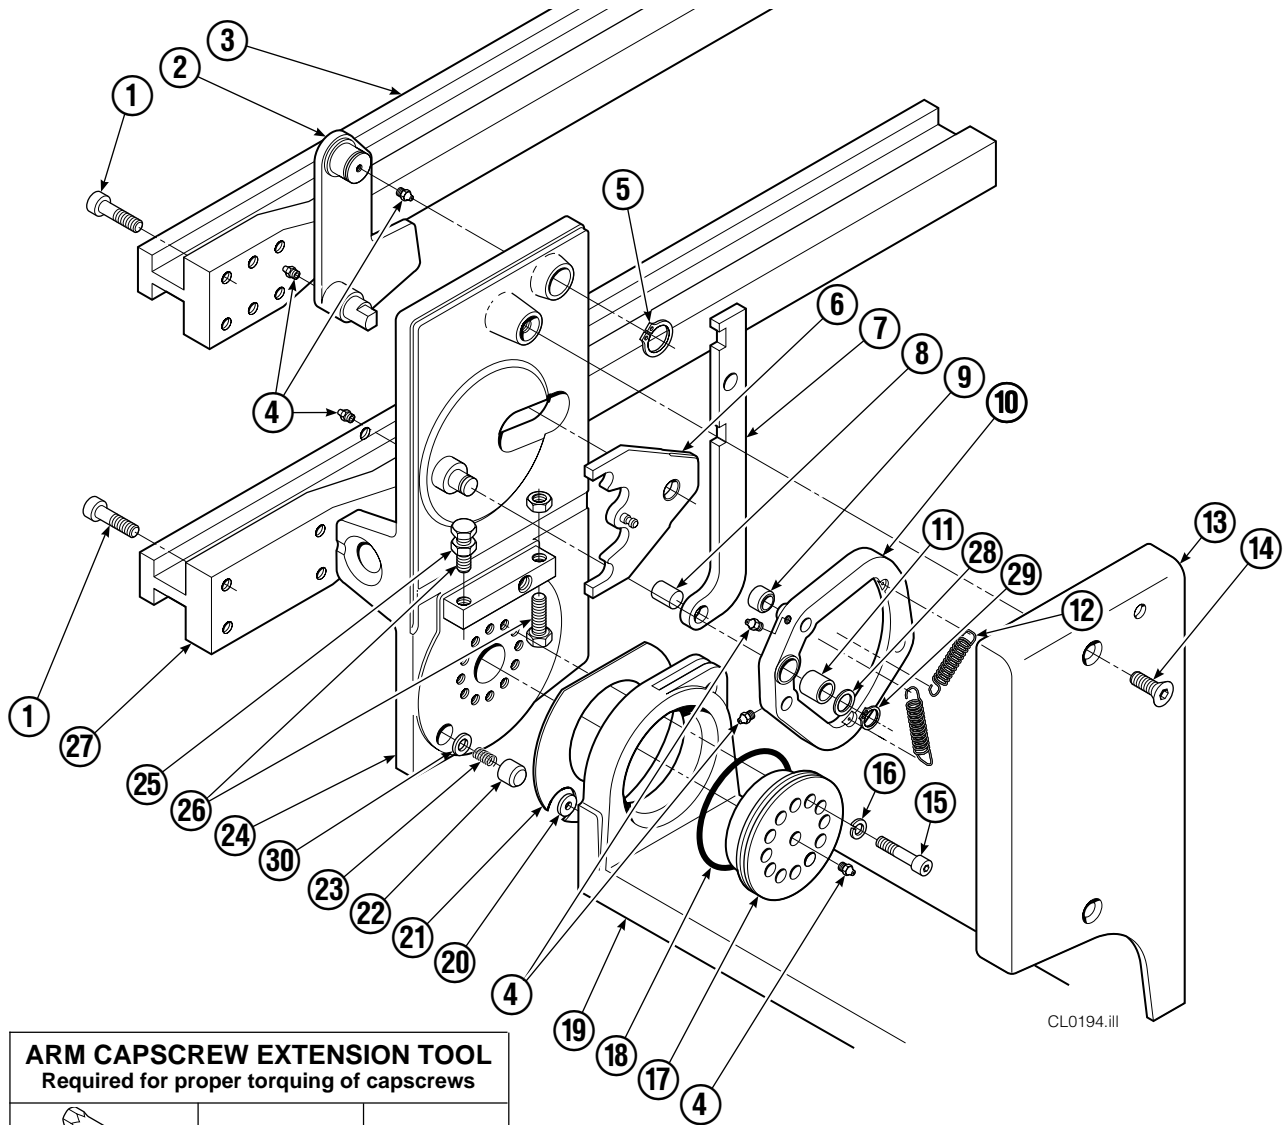

Arm Group

ARM CAPSCREW EXTENSION TOOL Required for proper torquing of capscrews		
	40D	667699

40D

REF	QTY	PART NO.	DESCRIPTION	REF	QTY	PART NO.	DESCRIPTION
		387501	Arm Group – RH	15	12	4309	Capscrew, 1/2 NF x 2.25
		387502	Arm Group – LH	16	12	6374	Lockwasher
1	10	607105	Capscrew, 3/4 NC x 2.00 GR8	17	1	669205	Bearing
2	1	672041	Actuator – RH	18	1	2815	O-Ring
	1	672040	Actuator – LH	19	1	387503	Arm – RH
3	1	669197	Arm Bar – Upper		1	387506	Arm – LH
4	6	7401	Grease Fitting	20	1	621248	Bushing
5	1	7192	Snap Ring	21	1	602025	Wear Plate
6	1	600305	Selector	22	1	600318	Detent Pin
7	1	600315	Crank	23	1	600319	Detent Spring
8	1	600316	Pin		1	672037	Arm Carrier – RH
9	1	600313	Bushing	24	1	672034	Arm Carrier – LH
10	1	672043	Bell Crank Assembly	25	2	5721	Nut
11	1	600312	Bushing	26	2	3385	Capscrew, 3/4 NF x 1.75
12	2	672047	Spring	27	1	669200	Arm Bar – Lower
13	1	672051	Cover – RH	28	1	672045	Washer
	1	672050	Cover – LH	29	1	3128	Snap Ring
14	2	4780	Capscrew, 5/8 NC x 1.25 GR8	30	2	201816	Washer