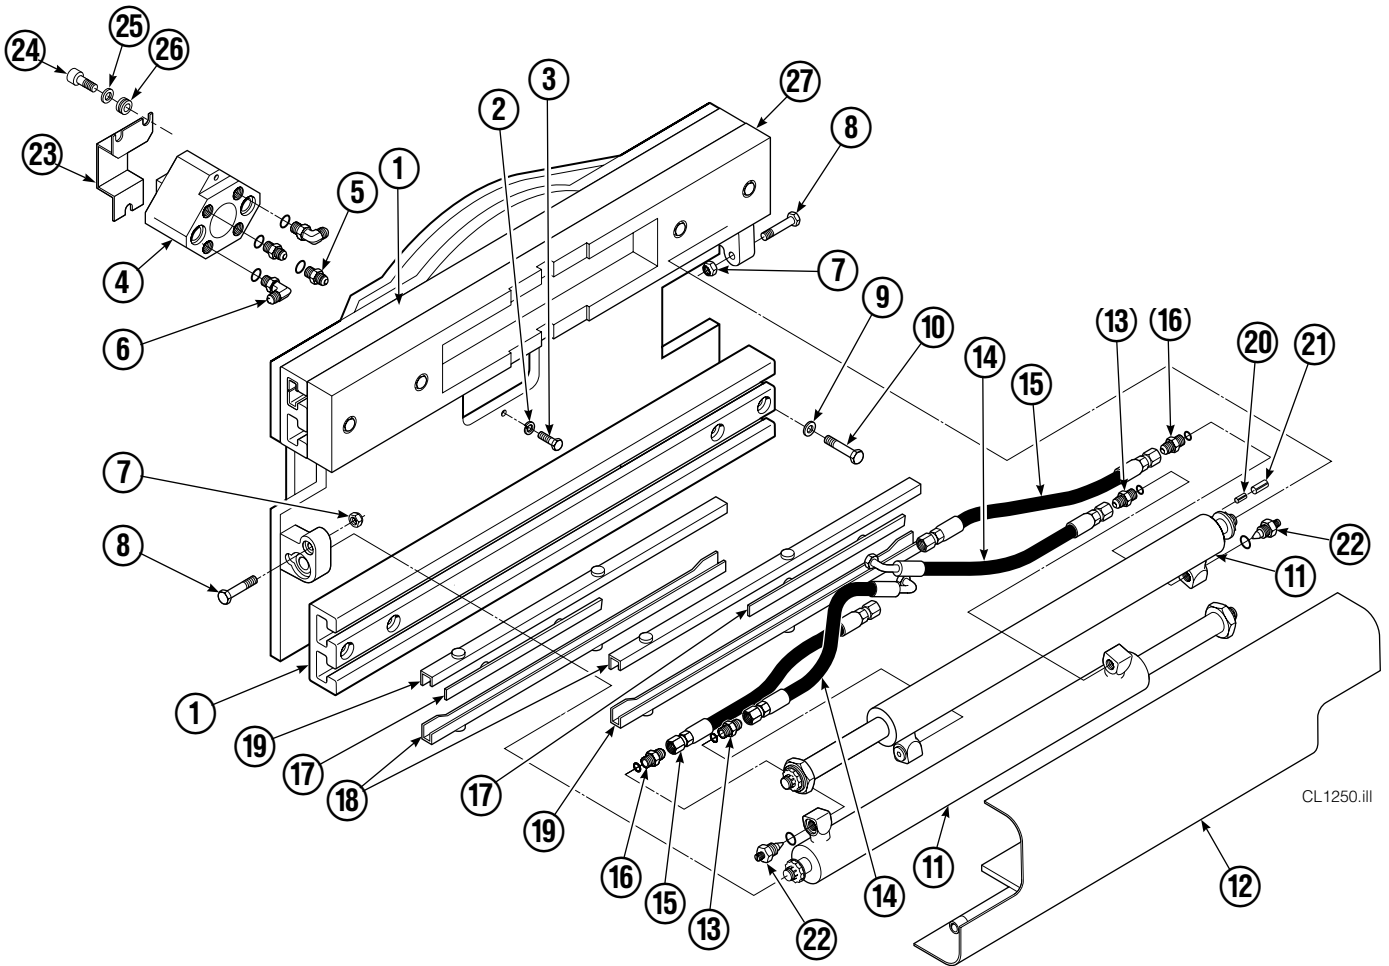

● Quantity as required.

▲ See Check Valve page for parts breakdown.

▼ See Drive Motor page for parts breakdown.

Drive Motor

REF	QTY	PART NO.	DESCRIPTION
		206392	Drive Motor
1	1	675478	Shaft
2	1	675477	Drive
3	1	675479	Spacer Plate
4	1	675480	■ Gerotor Set (101-1768-007)
4	1	685075	■ Gerotor Set (101-1768-009)
5	1	675482	End Cap
6	1	206405	● Service Kit
7	1	685089	■ Flange (101-1768-007)
7	1	685090	■ Flange (101-1768-009)

Frame Group

40D							
REF	QTY	PART NO.	DESCRIPTION	REF	QTY	PART NO.	DESCRIPTION
		387513	Frame Group	14	2	390968	Hose
1	2	674167	Frame	15	2	678027	Hose
2	2	686119	Lockwasher, M8	16	2	686369	Fitting
3	2	765352	Capscrew, M8 x 30	17	4	667663	Bearing
4	1	686420	Revolving Connection ■	18	4	668904	Bearing
5	2	604511	Fitting, 6-6	19	4	668905	Bearing
6	2	601676	Fitting, 6-6	20	2	7882	Roll Pin - Inner
7	2	665707	Nut, 1/2 in. ID	21	2	7961	Roll Pin - Outer
8	2	3660	Capscrew, 1/2 NC x 2.50	22	2	667609	Restrictor Cartridge ●
9	8	667225	Washer, 5/8 in. ID	23	1	209067	End Block Bracket
10	8	387512	Capscrew	24	3	665992	Shoulder Bolt
11	2	555435	Cylinder ▲	25	3	209021	Washer, M10
12	1	678679	Bumper	26	3	208765	Grommet
13	2	611288	Fitting, 6-8	27	2	387514	Spacer

■ See Revolving Connection page for parts breakdown.

▲ See Cylinder page for parts breakdown.

● See Restrictor Cartridge page for parts breakdown.

Reference: SK-5659.

Cylinder

40D			
REF	QTY	PART NO.	DESCRIPTION
		555435	Cylinder Assembly
1	2	6511	■ Cotter Pin
2	2	667667	■ Nut Retainer
3	2	667668	■ Nut
4	1	555436	Shell
5	1	602580	Fitting
6	1	558400	Piston
7	1	2716	▲ O-Ring
8	1	662454	▲ Seal
9	1	2787	▲ O-Ring
10	1	615130	▲ Back-Up Ring
11	1	667917	Retainer
12	1	662448	▲ Seal
13	1	638243	▲ Nylon Ring
14	1	636853	▲ Wiper
15	1	667623	Nut
16	1	555437	Rod
17	1	555439	Washer
18	1	667609	Restrictor Cartridge ●
19	1	555440	Retaining Ring
20	1	671048	▲ Seal Loader, Piston
21	1	671051	▲ Seal Loader, Retainer
		667995	Service Kit