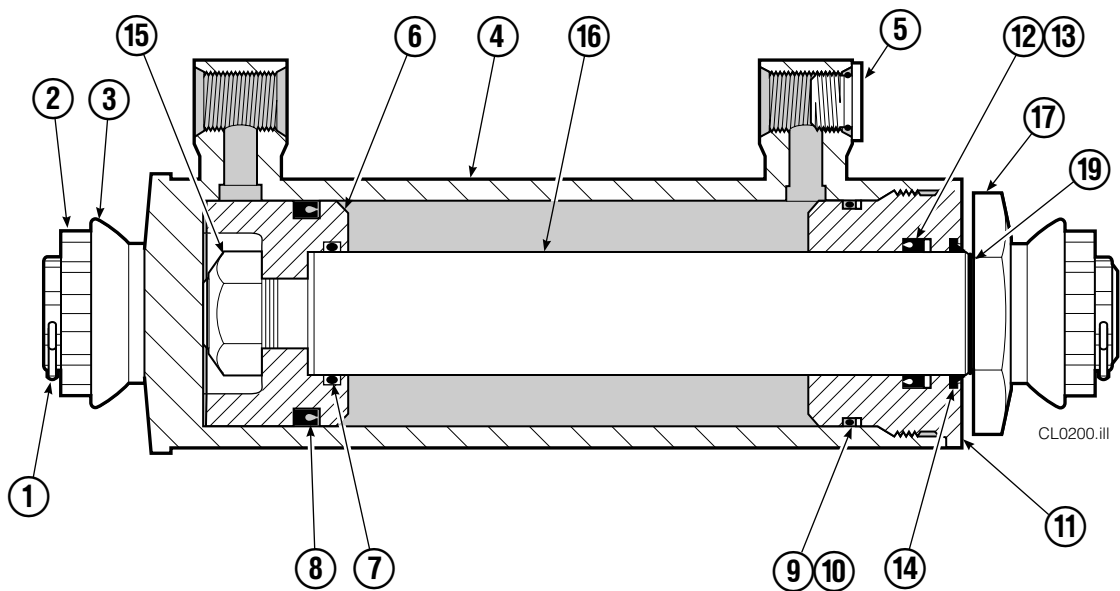

Frame Group

40D							
REF	QTY	PART NO.	DESCRIPTION	REF	QTY	PART NO.	DESCRIPTION
		387513	Frame Group	14	2	390968	Hose
1	2	674167	Frame	15	2	678027	Hose
2	2	686119	Lockwasher, M8	16	2	686369	Fitting
3	2	765352	Capscrew, M8 x 30	17	4	667663	Bearing
4	1	686420	Revolving Connection ■	18	4	668904	Bearing
5	2	604511	Fitting, 6-6	19	4	668905	Bearing
6	2	601676	Fitting, 6-6	20	2	7882	Roll Pin - Inner
7	2	665707	Nut, 1/2 in. ID	21	2	7961	Roll Pin - Outer
8	2	3660	Capscrew, 1/2 NC x 2.50	22	2	667609	Restrictor Cartridge ●
9	8	667225	Washer, 5/8 in. ID	23	1	209067	End Block Bracket
10	8	387512	Capscrew	24	3	665992	Shoulder Bolt
11	2	555435	Cylinder ▲	25	3	209021	Washer, M10
12	1	678679	Bumper	26	3	208765	Grommet
13	2	611288	Fitting, 6-8	27	2	387514	Spacer

■ See Revolving Connection page for parts breakdown.

▲ See Cylinder page for parts breakdown.

● See Restrictor Cartridge page for parts breakdown.

Reference: SK-5659.

Cylinder

40D			
REF	QTY	PART NO.	DESCRIPTION
		555435	Cylinder Assembly
1	2	6511	■ Cotter Pin
2	2	667667	■ Nut Retainer
3	2	667668	■ Nut
4	1	555436	Shell
5	1	602580	Fitting
6	1	558400	Piston
7	1	2716	▲ O-Ring
8	1	662454	▲ Seal
9	1	2787	▲ O-Ring
10	1	615130	▲ Back-Up Ring
11	1	667917	Retainer
12	1	662448	▲ Seal
13	1	638243	▲ Nylon Ring
14	1	636853	▲ Wiper
15	1	667623	Nut
16	1	555437	Rod
17	1	555439	Washer
18	1	667609	Restrictor Cartridge ●
19	1	555440	Retaining Ring
20	1	671048	▲ Seal Loader, Piston
21	1	671051	▲ Seal Loader, Retainer
		667995	Service Kit

- ▲ Included in Service Kit 667995.
 - Included in Nut Service Kit 668925.
 - Not included in Cylinder Assembly.
- Ref: S-6055, S-6056.

Revolving Connection

35D/50D			
REF	QTY	PART NO.	DESCRIPTION
		686420	Revolving Connection
1	2	768795	Capscrew, M8 x 1,25 x 30 x 8.8
2	1	686421	End Block
3	2	604511	Fitting, 6-6
4	1	687237	Service Kit
5	1	686422	Shaft
6	5	663694	Fitting, 3
7	1	686423	Body
8	2	667516	Check Valve Service Kit
9	2	678376	Check Valve
10	2	604510	Fitting, 6