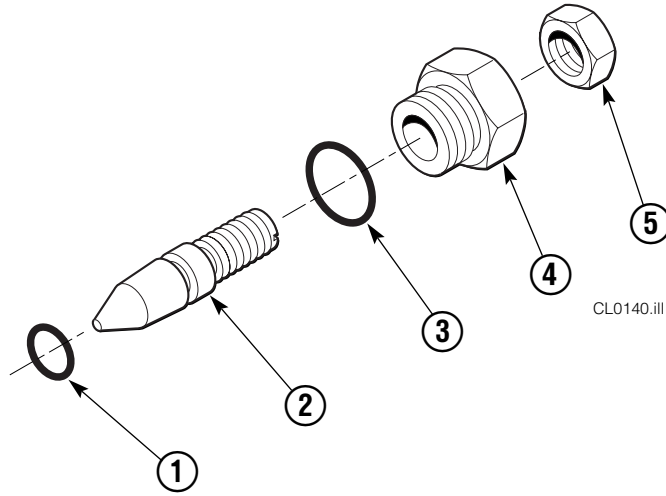

Restrictor Cartridge

REF	QTY	PART NO.	DESCRIPTION
		667609	Restrictor Cartridge
1	1	2701	O-Ring
2	1	667611	Plunger
3	1	2841	O-Ring
4	1	667610	Plug - Special
5	1	5716	Jam Nut