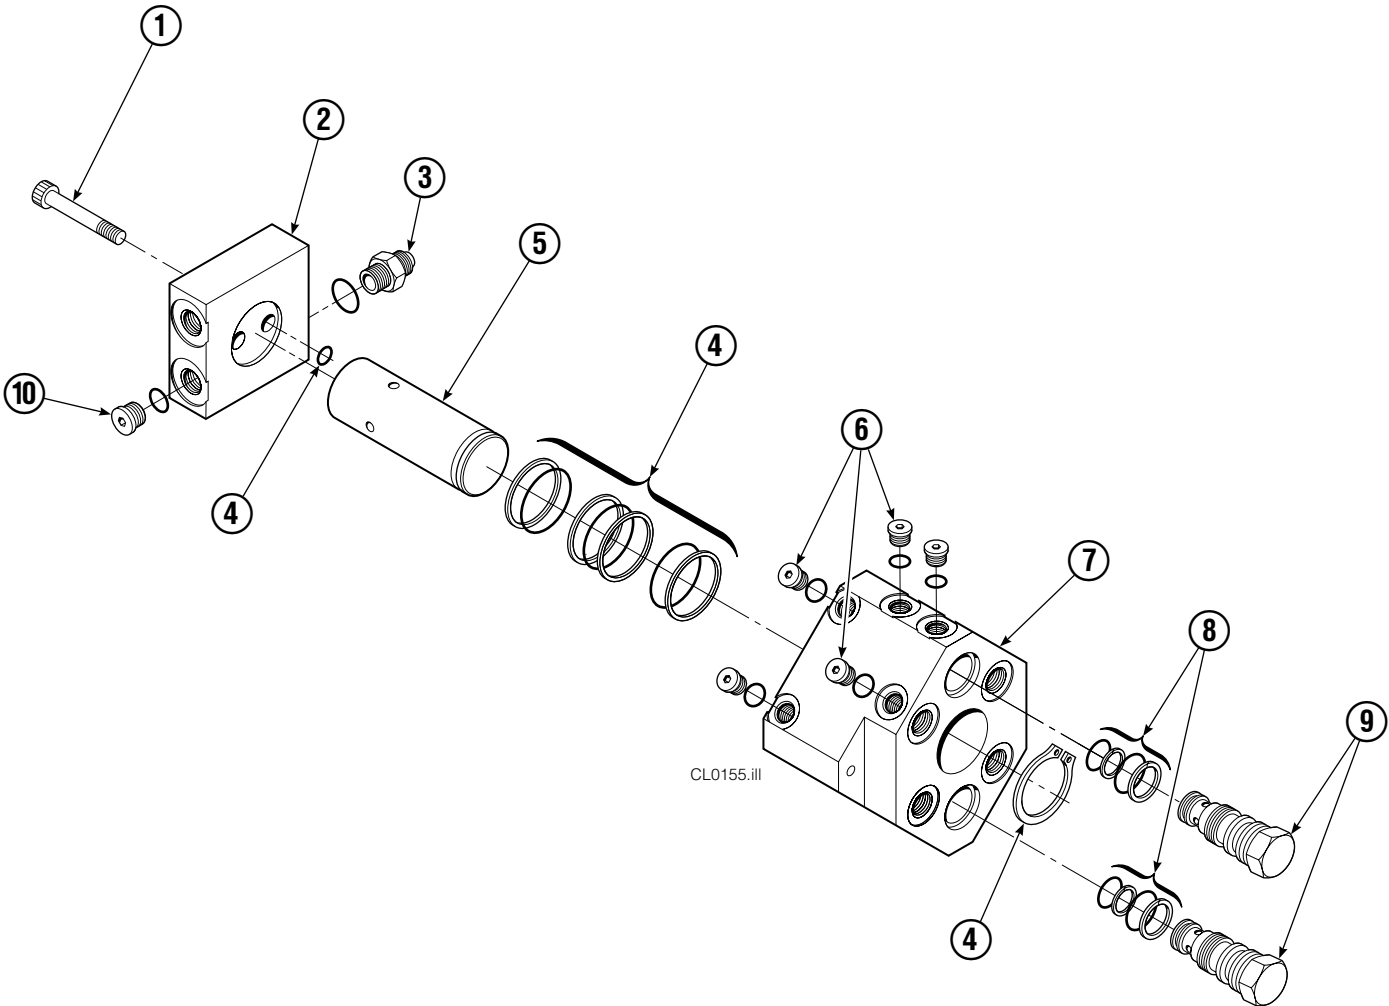

Frame Group

40D							
REF	QTY	PART NO.	DESCRIPTION	REF	QTY	PART NO.	DESCRIPTION
		387513	Frame Group	14	2	390968	Hose
1	2	674167	Frame	15	2	678027	Hose
2	2	686119	Lockwasher, M8	16	2	686369	Fitting
3	2	765352	Capscrew, M8 x 30	17	4	667663	Bearing
4	1	686420	Revolving Connection ■	18	4	668904	Bearing
5	2	604511	Fitting, 6-6	19	4	668905	Bearing
6	2	601676	Fitting, 6-6	20	2	7882	Roll Pin - Inner
7	2	665707	Nut, 1/2 in. ID	21	2	7961	Roll Pin - Outer
8	2	3660	Capscrew, 1/2 NC x 2.50	22	2	667609	Restrictor Cartridge ●
9	8	667225	Washer, 5/8 in. ID	23	1	209067	End Block Bracket
10	8	387512	Capscrew	24	3	665992	Shoulder Bolt
11	2	555435	Cylinder ▲	25	3	209021	Washer, M10
12	1	678679	Bumper	26	3	208765	Grommet
13	2	611288	Fitting, 6-8	27	2	387514	Spacer

■ See Revolving Connection page for parts breakdown.

▲ See Cylinder page for parts breakdown.

● See Restrictor Cartridge page for parts breakdown.

Reference: SK-5659.

Cylinder

40D			
REF	QTY	PART NO.	DESCRIPTION
		555435	Cylinder Assembly
1	2	6511	■ Cotter Pin
2	2	667667	■ Nut Retainer
3	2	667668	■ Nut
4	1	555436	Shell
5	1	602580	Fitting
6	1	558400	Piston
7	1	2716	▲ O-Ring
8	1	662454	▲ Seal
9	1	2787	▲ O-Ring
10	1	615130	▲ Back-Up Ring
11	1	667917	Retainer
12	1	662448	▲ Seal
13	1	638243	▲ Nylon Ring
14	1	636853	▲ Wiper
15	1	667623	Nut
16	1	555437	Rod
17	1	555439	Washer
18	1	667609	Restrictor Cartridge ●
19	1	555440	Retaining Ring
20	1	671048	▲ Seal Loader, Piston
21	1	671051	▲ Seal Loader, Retainer
		667995	Service Kit

- ▲ Included in Service Kit 667995.
 - Included in Nut Service Kit 668925.
 - Not included in Cylinder Assembly.
- Ref: S-6055, S-6056.

Revolving Connection

35D/50D			
REF	QTY	PART NO.	DESCRIPTION
		686420	Revolving Connection
1	2	768795	Capscrew, M8 x 1,25 x 30 x 8.8
2	1	686421	End Block
3	2	604511	Fitting, 6-6
4	1	687237	Service Kit
5	1	686422	Shaft
6	5	663694	Fitting, 3
7	1	686423	Body
8	2	667516	Check Valve Service Kit
9	2	678376	Check Valve
10	2	604510	Fitting, 6