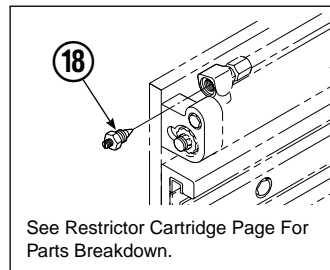

Frame Group

40D							
REF	QTY	PART NO.	DESCRIPTION	REF	QTY	PART NO.	DESCRIPTION
		387513	Frame Group	14	2	390968	Hose
1	2	674167	Frame	15	2	678027	Hose
2	2	686119	Lockwasher, M8	16	2	686369	Fitting
3	2	765352	Capscrew, M8 x 30	17	4	667663	Bearing
4	1	686420	Revolving Connection ■	18	4	668904	Bearing
5	2	604511	Fitting, 6-6	19	4	668905	Bearing
6	2	601676	Fitting, 6-6	20	2	7882	Roll Pin - Inner
7	2	665707	Nut, 1/2 in. ID	21	2	7961	Roll Pin - Outer
8	2	3660	Capscrew, 1/2 NC x 2.50	22	2	667609	Restrictor Cartridge ●
9	8	667225	Washer, 5/8 in. ID	23	1	209067	End Block Bracket
10	8	387512	Capscrew	24	3	665992	Shoulder Bolt
11	2	555435	Cylinder ▲	25	3	209021	Washer, M10
12	1	678679	Bumper	26	3	208765	Grommet
13	2	611288	Fitting, 6-8	27	2	387514	Spacer

■ See Revolving Connection page for parts breakdown.

▲ See Cylinder page for parts breakdown.

● See Restrictor Cartridge page for parts breakdown.

Reference: SK-5659.

Cylinder

40D			
REF	QTY	PART NO.	DESCRIPTION
		555435	Cylinder Assembly
1	2	6511	■ Cotter Pin
2	2	667667	■ Nut Retainer
3	2	667668	■ Nut
4	1	555436	Shell
5	1	602580	Fitting
6	1	558400	Piston
7	1	2716	▲ O-Ring
8	1	662454	▲ Seal
9	1	2787	▲ O-Ring
10	1	615130	▲ Back-Up Ring
11	1	667917	Retainer
12	1	662448	▲ Seal
13	1	638243	▲ Nylon Ring
14	1	636853	▲ Wiper
15	1	667623	Nut
16	1	555437	Rod
17	1	555439	Washer
18	1	667609	Restrictor Cartridge ●
19	1	555440	Retaining Ring
20	1	671048	▲ Seal Loader, Piston
21	1	671051	▲ Seal Loader, Retainer
		667995	Service Kit