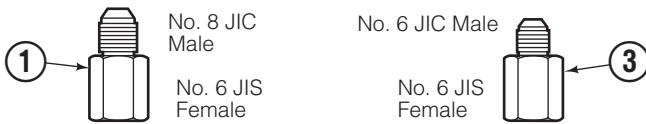

No. 6 JIS → JIC

REF	QTY	PART NO.	DESCRIPTION
		6807058	Adapter Fitting Group
1	4	6807067	Fitting, 6 JIS → 8 JIC
2	4	6807066	Fitting, 6 JIS → 6 JIC