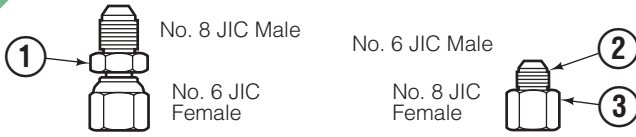

Fitting Adaption Kits

JIC → JIC

REF	QTY	PART NO.	DESCRIPTION
		6807057	Adapter Fitting Group
1	4	6807061	Fitting, 6 JIC → 8 JIC
2	4	2671	Reducer, 6 JIC
3	4	2618	Nut, 8 JIC