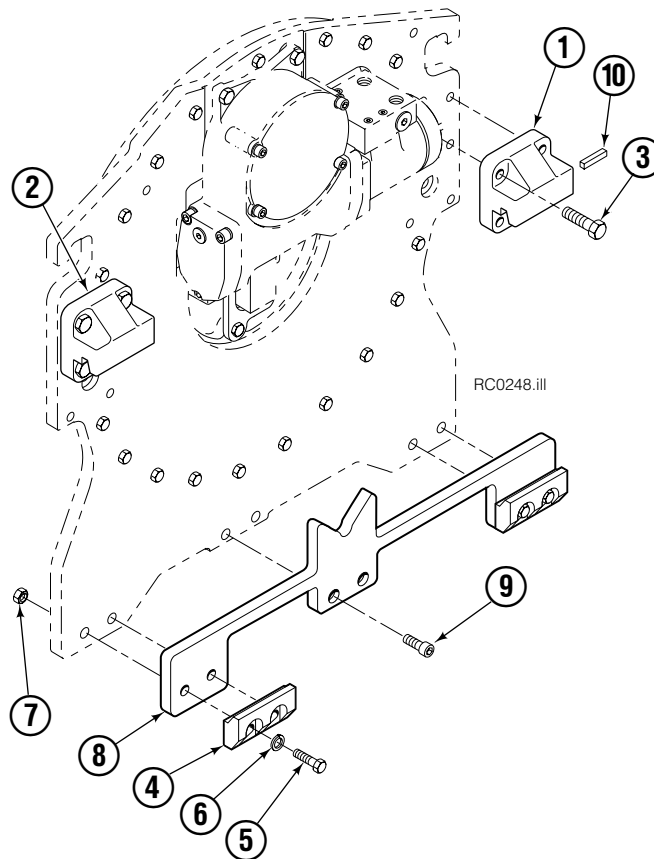

Mounting Group

Class III, 2°

REF	QTY	PART NO.	DESCRIPTION
		209926	Mounting Group
1	1	209932	Upper Hook – RH
2	1	209933	Upper Hook – LH
3	4	779010	Capscrew, M16 x 35
4	2	675969	Lower Hook
5	4	678997	Capscrew, M16 x 70
6	4	667225	Washer, .625 in. I.D.
7	4	781534	Nut, M16
8	1	209936	Spacer
9	2	213771	Capscrew, M12 x 25
10	1	669344	Stop Kit