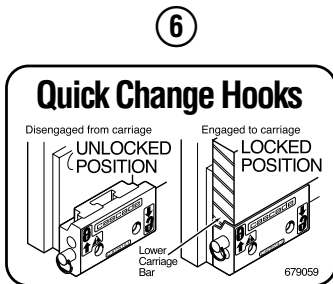

Decals

60G			
REF	QTY	PART NO.	DESCRIPTION
1	6	665595	No Hand Hold Decal
2	1	660269	Short Arm Rotation Position Decal
3	4	656038	Caution Decal
4	4	679150	No Step Decal
5	4	665677	Trapped Pressure Decal
6	1	679059	Quick-Change Hook Decal