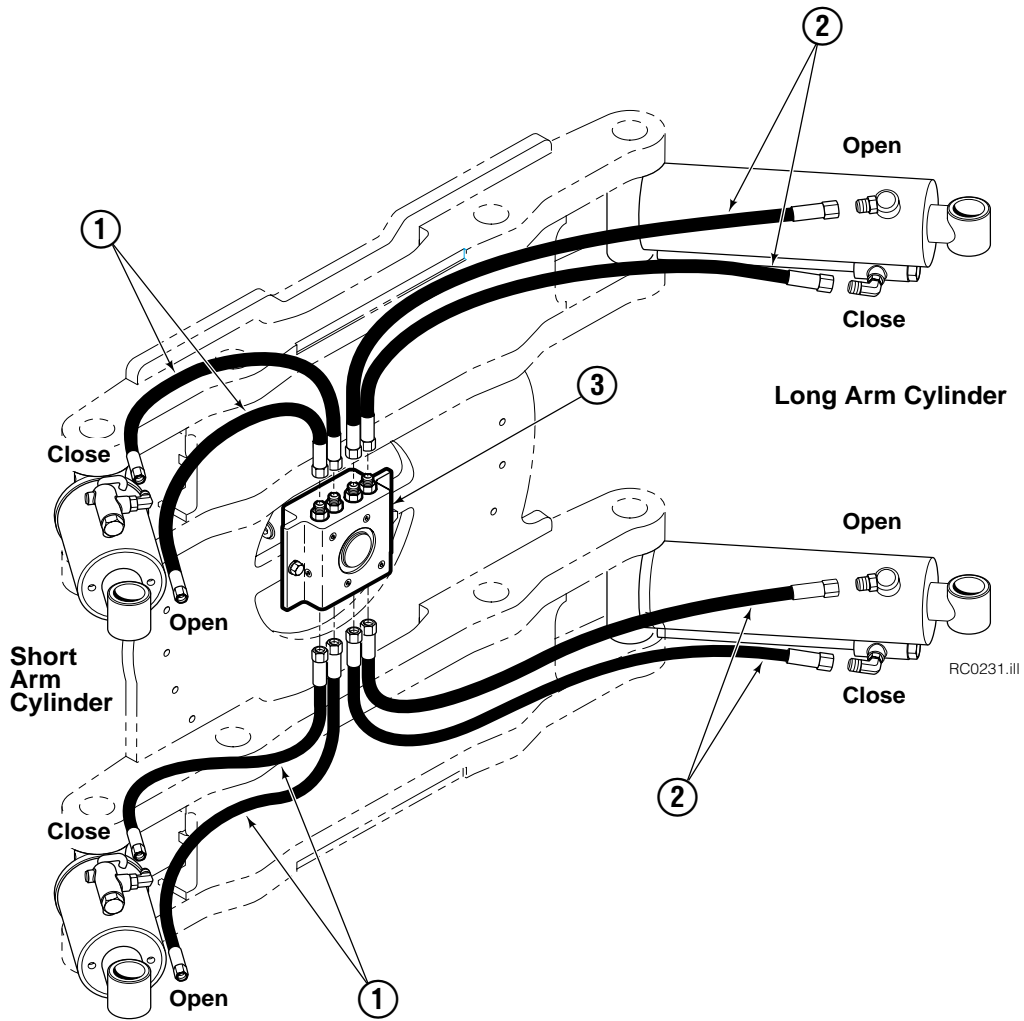

Hosing Group Positioned Short Arm

60G			
REF	QTY	60 in. ■ PART NO.	DESCRIPTION
		210014	Hose Group
1	4	210022	Hose
2	4	210023	Hose
3	1	▲	Revolving Connection

■ Maximum roll handling capacity.

▲ See Revolving Connection page for part number.

Reference: S-4192, S-4193.