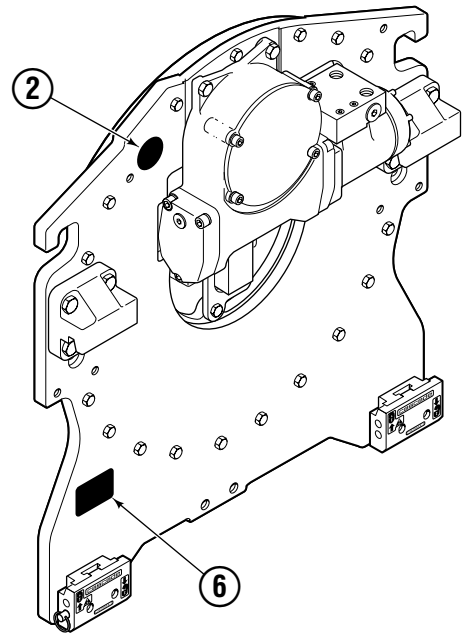

Decals

60G			
REF	QTY	PART NO.	DESCRIPTION
1	6	665595	No Hand Hold Decal
2	1	660269	Short Arm Rotation Position Decal
3	4	656038	Caution Decal
4	4	679150	No Step Decal
5	4	665677	Trapped Pressure Decal
6	1	679059	Quick-Change Hook Decal