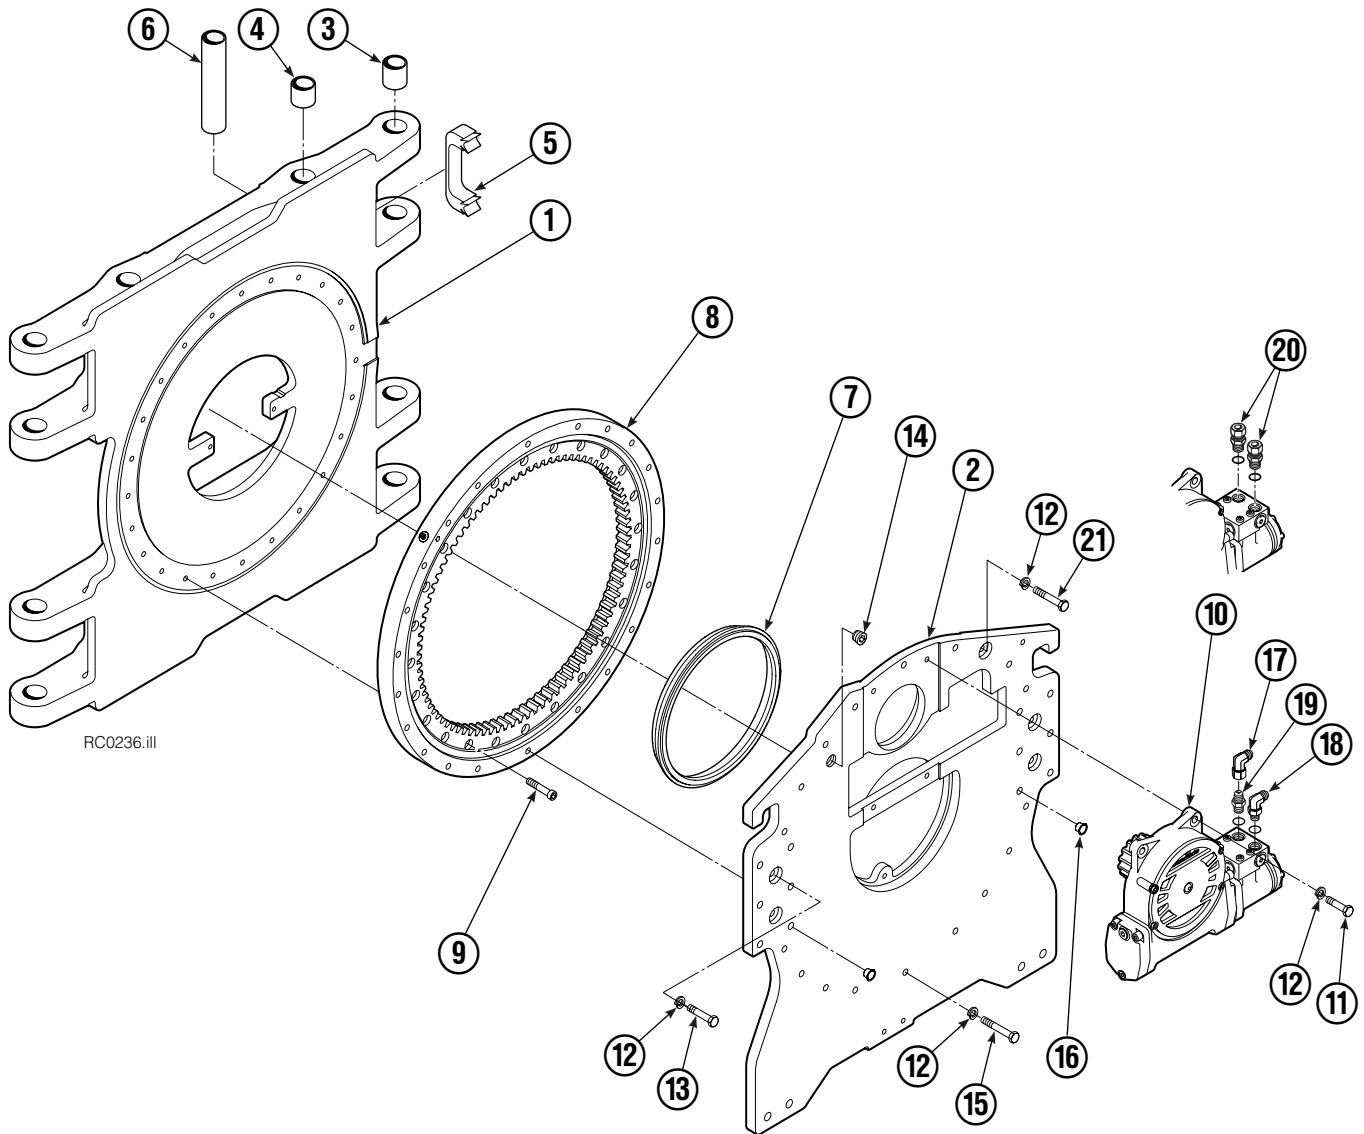

OR

Write: Cascade Corporation, P.O. Box 20187, Portland, OR 97220

Internet: www.cascorp.com

Decals

60G			
REF	QTY	PART NO.	DESCRIPTION
1	6	665595	No Hand Hold Decal
2	1	660269	Short Arm Rotation Position Decal
3	4	656038	Caution Decal
4	4	679150	No Step Decal
5	4	665677	Trapped Pressure Decal
6	1	679059	Quick-Change Hook Decal

Frame Group

RC0236.iii

60G							
REF	QTY	PART NO.	DESCRIPTION	REF	QTY	PART NO.	DESCRIPTION
		213805	Frame Group w/o Stop – 60 in. ▲	11	4	211689	Capscrew, M12 x 30
1	1	213806	Frame w/o Stop – 60 in.	12	26	683822	Lockwasher, M12
2	1	209940	Baseplate w/o Stop	13	4	206174	Capscrew, M12 x 45
3	8	211718	Bearing	14	1	6605	Fitting, 3/4 in.
4	8	211717	Bearing	15	18	213633	Capscrew, M12 x 55
5	4	211712	Hose Guard	16	2	631428	Plug
6	4	209987	Spacer	17	1	605761	Fitting, 8-8 SAE
7	1	209944	Seal	18	1	601250	Fitting, 8-8 SAE
8	1	213761	Bearing Assembly	19	1	601377	Fitting, 8-8 SAE
9	24	767596	Capscrew, M12 x 40	20	2	765492	Fitting, 8 SAE – M10 L-Series
10	1	212308	Drive Group – 2.2 c.i. Motor ●		2	765493	Fitting, 8 SAE – M12 L-Series
10	1	795491	Drive Group – 2.8 c.i. Motor ●		2	756920	Fitting, 8 SAE – M12 S-Series

Reference: S-4192, S-4193.

Revolving Connection

REF	QTY	PART NO.	DESCRIPTION
		222188	Revolving Connection
1	1	222192	Valve Body
2	3	214649	◆ Seal
3	1	222191	Shaft
4	1	7341	◆ Retaining Ring
5	1	222190	End Block
6	2	227962	Eye Pin
7	2	564448	◆ O-Ring
8	2	766123	◆ Capscrew, M8 x 50
9	4	604511	Fitting, 6-6
10	4	611302	Fitting, 6-6
11	2	768697	Capscrew, M10 x 25
12	1	211909	End Block Retainer
13	1	215480	Capscrew, M10 x 25
14	1	209021	Washer, M10
15	1	212725	Spacer
16	1	3138	◆ Retaining Ring
17	2	601377	● Fitting, 8-8
18	2	602580	Fitting, 8