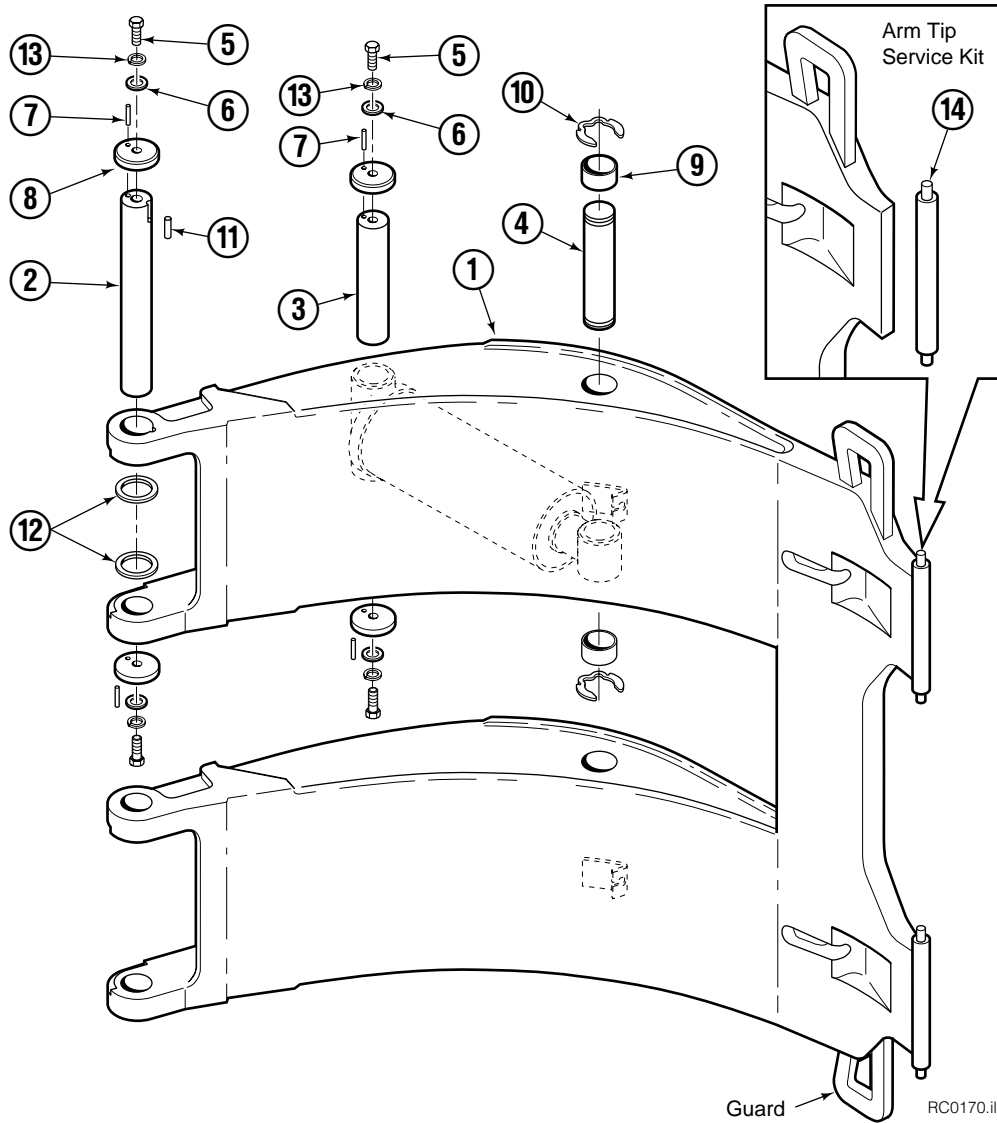

Long Arm

60G			
REF	QTY	60 in. ■	DESCRIPTION
		PART NO.	
		212413	Arm Group w/o Guard
1	1	213348	Arm w/o Guard

■ Maximum roll handling capacity.

Common Parts

REF	QTY	PART NO.	DESCRIPTION	REF	QTY	PART NO.	DESCRIPTION
		212933	Common Parts Group	8	8	209985	Cap
2	2	209982	Arm Pivot Pin	9	4	210080	Bearing
3	2	209983	Cylinder Pivot Pin	10	4	209986	Retaining Ring
4	2	4175-150	Cylinder Rod Pivot Pin	11	2	212382	Dowel Pin, 8x16 mm
5	8	212632	Capscrew, M10x1.5x20	12	16	209941	Shim - .062 in.
6	8	209021	Washer, M10	13	1	212903	Arm Tip Service Kit
7	8	769009	Roll Pin				

Reference: S-4171.