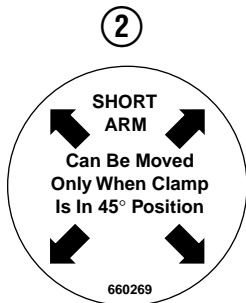

Decals

60G			
REF	QTY	PART NO.	DESCRIPTION
1	6	665595	No Hand Hold Decal
2	1	660269	Short Arm Rotation Position Decal
3	4	656038	Caution Decal
4	4	679150	No Step Decal
5	4	665677	Trapped Pressure Decal
6	1	679059	Quick-Change Hook Decal