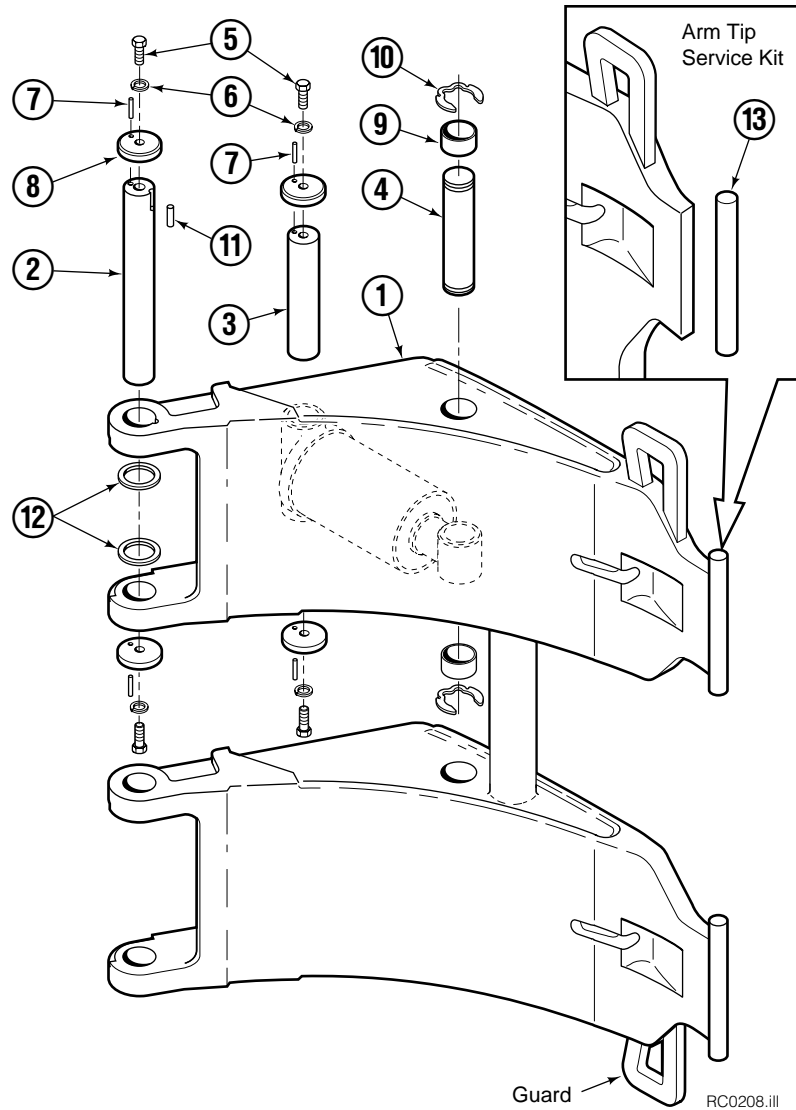

Short Arm

60G			
REF	QTY	60 in. ■	DESCRIPTION
		PART NO.	
		212036	Arm Group w/o Guard
1	1	213320	Arm w/o Guard

■ Maximum roll handling capacity.

Common Parts

REF	QTY	PART NO.	DESCRIPTION	REF	QTY	PART NO.	DESCRIPTION
		212933	Common Parts Group	8	8	209985	Cap
2	2	209982	Arm Pivot Pin	9	4	210080	Bearing
3	2	209983	Cylinder Pivot Pin	10	4	209986	Retaining Ring
4	2	4175-150	Cylinder Rod Pivot Pin	11	2	212382	Dowel Pin, 8x16 mm
5	8	212632	Capscrew, M10x1.5x20	12	16	209941	Shim - .062 in.
6	8	209021	Washer, M10	13	1	212902	Arm Tip Service Kit
7	8	769009	Roll Pin				

Reference: S-4173.