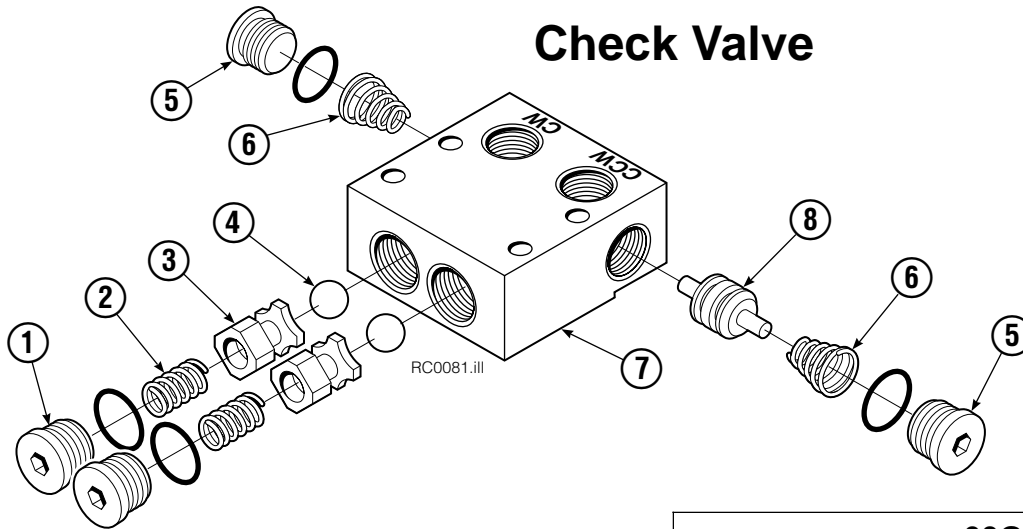

Cascade provides service replacement parts for the listed parts only. Due to cost, if others parts need replacement, the complete Drive Motor should be replaced.

Check Valve

60G			
REF	QTY	PART NO.	DESCRIPTION
		670549	Check Valve Assembly
1	2	609453	Fitting, 10
2	2	670552	Spring
3	2	670551	Guide
4	2	7020	Ball
5	2	602580	Fitting, 8
6	2	673989	Spring
7	1	670550	Body
8	1	670553	Spool

Reference: S-4192, S-4193.

Revolving Connection

REF	QTY	PART NO.	DESCRIPTION
		222188	Revolving Connection
1	1	222192	Valve Body
2	3	214649	◆ Seal
3	1	222191	Shaft
4	1	7341	◆ Retaining Ring
5	1	222190	End Block
6	2	227962	Eye Pin
7	2	564448	◆ O-Ring
8	2	766123	◆ Capscrew, M8 x 50
9	4	604511	Fitting, 6-6
10	4	611302	Fitting, 6-6
11	2	768697	Capscrew, M10 x 25
12	1	211909	End Block Retainer
13	1	215480	Capscrew, M10 x 25
14	1	209021	Washer, M10
15	1	212725	Spacer
16	1	3138	◆ Retaining Ring
17	2	601377	● Fitting, 8-8
18	2	602580	Fitting, 8