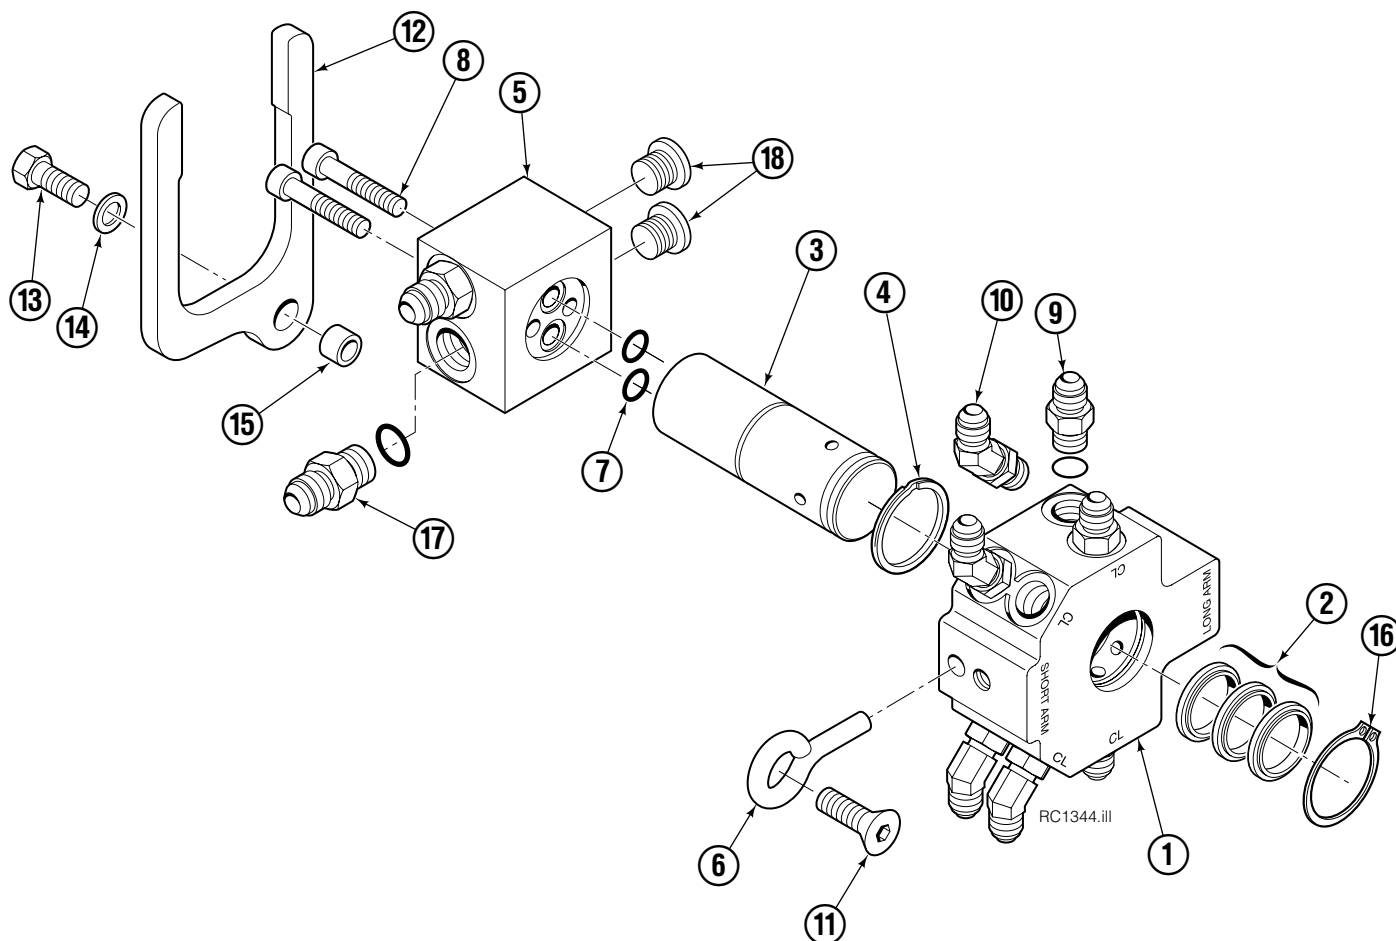

Hosing Group Positioned Short Arm

60G			
REF	QTY	60 in. ■ PART NO.	DESCRIPTION
		210014	Hose Group
1	4	210022	Hose
2	4	210023	Hose
3	1	▲	Revolving Connection

■ Maximum roll handling capacity.

▲ See Revolving Connection page for part number.

Reference: S-4192, S-4193.

Revolving Connection

REF	QTY	PART NO.	DESCRIPTION
		222188	Revolving Connection
1	1	222192	Valve Body
2	3	214649	◆ Seal
3	1	222191	Shaft
4	1	7341	◆ Retaining Ring
5	1	222190	End Block
6	2	227962	Eye Pin
7	2	564448	◆ O-Ring
8	2	766123	◆ Capscrew, M8 x 50
9	4	604511	Fitting, 6-6
10	4	611302	Fitting, 6-6
11	2	768697	Capscrew, M10 x 25
12	1	211909	End Block Retainer
13	1	215480	Capscrew, M10 x 25
14	1	209021	Washer, M10
15	1	212725	Spacer
16	1	3138	◆ Retaining Ring
17	2	601377	● Fitting, 8-8
18	2	602580	Fitting, 8