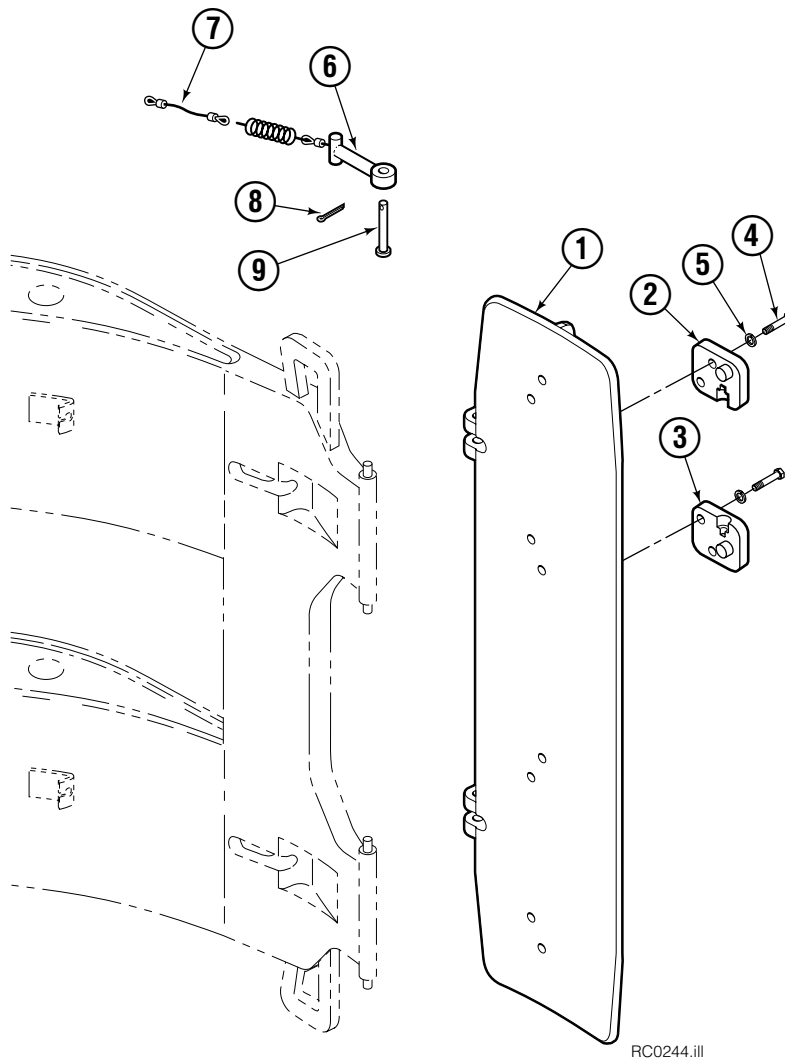

Pad Group – Long Arm

RC0244.ill

60G			
REF	QTY	60 in. ■	DESCRIPTION
		PART NO.	
		209882	Standard Pad Group
1	1	209895	Pad, Standard

■ Maximum roll handling capacity.

Common Parts

REF	QTY	PART NO.	DESCRIPTION	REF	QTY	PART NO.	DESCRIPTION
		212931	Common Parts Group – Long Arm	6	2	209916	Link
2	2	211997	Retainer – RH ▲	7	2	4182-110	Cable
3	2	211998	Retainer – LH ▲	8	2	674265	Clevis Pin
4	8	763021	Cap screw, M12 x 30	9	2	6525	Cotter Pin
5	8	681473	Lockwasher, M12				

▲ Driver's view, clamp in horizontal position, Short Arm up.

Reference: S-4176, S-4177.