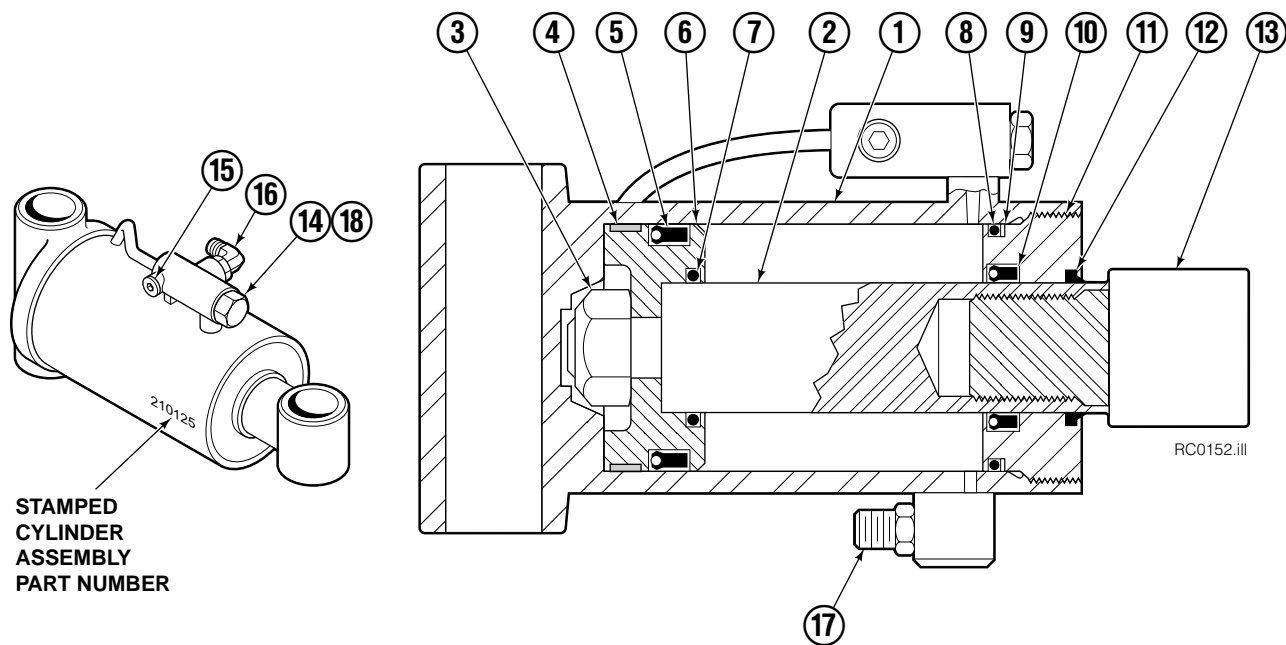

Cylinders

60G				
REF	QTY	Short Arm	Long Arm	DESCRIPTION
		60 in. ■	60 in. ■	
		PART NO.	PART NO.	
		210127	210131	Cylinder Assembly
1	1	4195-189	4195-385	Shell
2	1	4130-195	4130-380	Rod

■ Maximum roll handling capacity.

Common Parts

REF	QTY	PART NO.	DESCRIPTION	REF	QTY	PART NO.	DESCRIPTION
3	1	560997	Nut	12	1	564443	▲ Wiper
4	1	211295	▲ Wear Ring	13	1	209764	Rod Eye
5	1	564902	▲ Seal	14	1	659058	Check Valve
6	1	211292	Piston	15	1	609234	Fitting, 4
7	1	210087	▲ O-Ring	16	1	601676	Fitting, 6-6
8	1	564445	▲ O-Ring	17	1	604511	Fitting, 6-6
9	1	564446	▲ Back-Up Ring	18	1	667516	Check Valve Service Kit
10	1	564442	▲ Seal			210133	Cylinder Service Kit
11	1	209763	Retainer				

▲ Included In Service Kit 210133.

Reference: S-4454, S-4460.