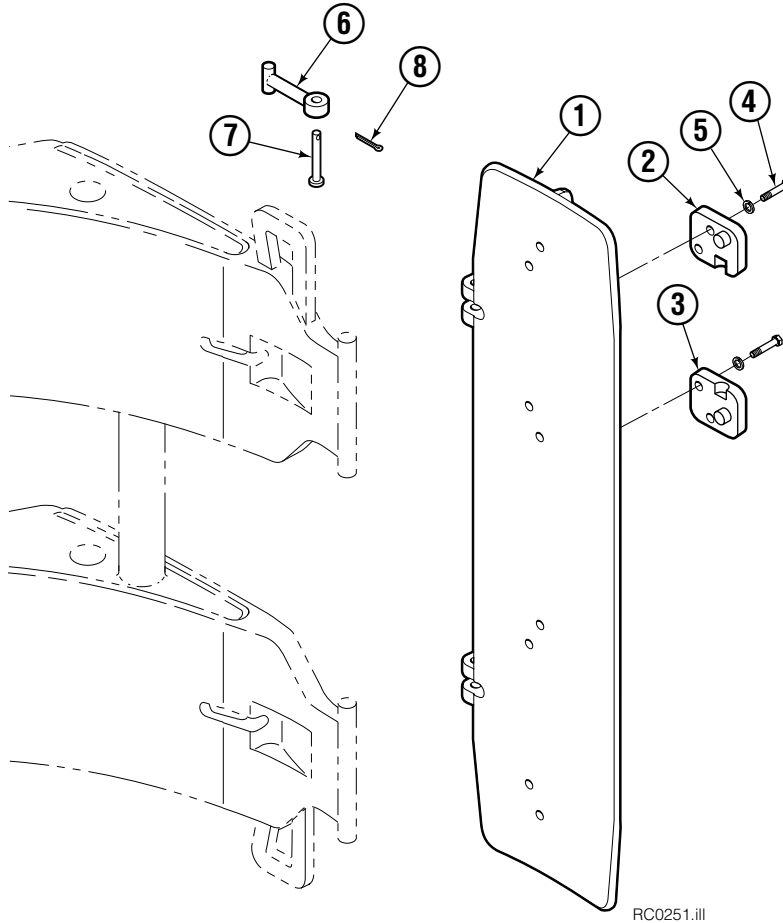

Reference: S-4173.

Long Arm

60G			
REF	QTY	60 in. ■	DESCRIPTION
		PART NO.	
		212413	Arm Group w/o Guard
1	1	213348	Arm w/o Guard

■ Maximum roll handling capacity.

Common Parts

REF	QTY	PART NO.	DESCRIPTION	REF	QTY	PART NO.	DESCRIPTION
		212933	Common Parts Group	8	8	209985	Cap
2	2	209982	Arm Pivot Pin	9	4	210080	Bearing
3	2	209983	Cylinder Pivot Pin	10	4	209986	Retaining Ring
4	2	4175-150	Cylinder Rod Pivot Pin	11	2	212382	Dowel Pin, 8x16 mm
5	8	212632	Capscrew, M10x1.5x20	12	16	209941	Shim - .062 in.
6	8	209021	Washer, M10	13	1	212903	Arm Tip Service Kit
7	8	769009	Roll Pin				

Reference: S-4171.

Pad Group – Short Arm

RC0251.iii

60G			
REF	QTY	60 in. ■	DESCRIPTION
		PART NO.	
		209883	Standard Pad Group
1	1	209895	Pad, Standard

■ Maximum roll handling capacity.

Common Parts

REF	QTY	PART NO.	DESCRIPTION	REF	QTY	PART NO.	DESCRIPTION
		212935	Common Parts Group – Short Arm	5	8	681473	Lockwasher, M12
2	2	209904	Retainer – RH ▲	6	2	209909	Link
3	2	209905	Retainer – LH ▲	7	2	674265	Clevis Pin
4	8	763021	Cap screw, M12 x 30	8	2	6525	Cotter Pin