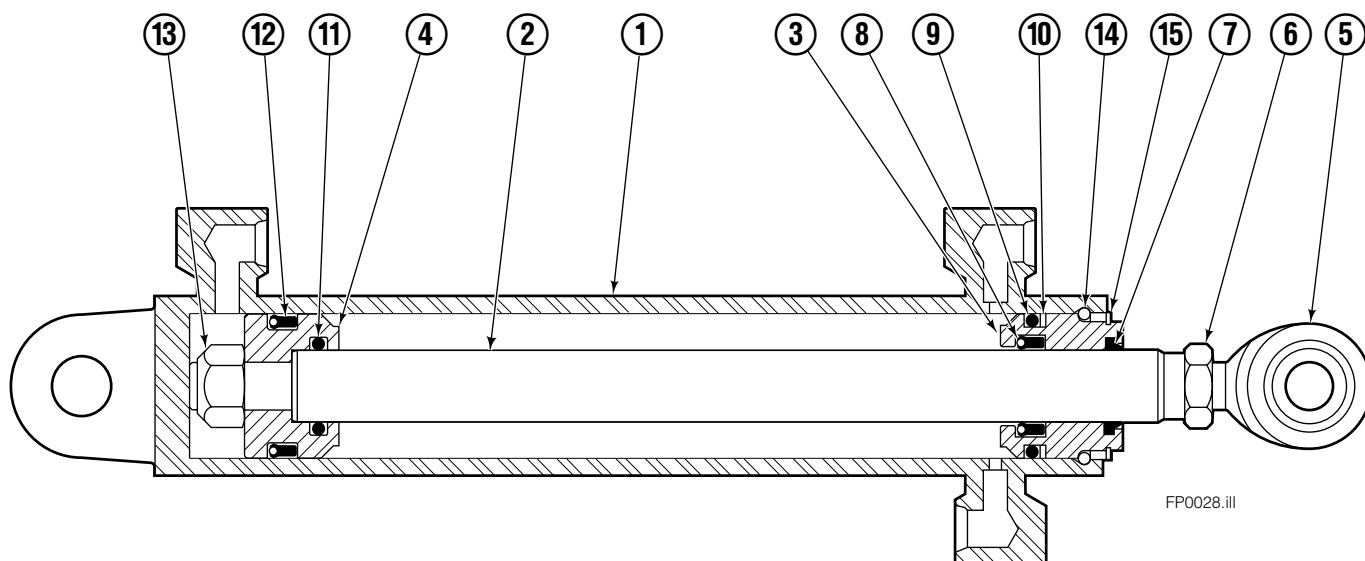

- Carriage width.
- Includes items 2 through 9.

Hydraulic/Fork Group

Reference:
BC-101
SK-5981

55F

REF	QTY	PART NO.	DESCRIPTION	REF	QTY	PART NO.	DESCRIPTION
		●207222	Hydraulic Group-49" ■	13	2	763169	Capscrew
		□206912	Fork Group	14	2	680217	Lockwasher
◆1	1	583945	Cylinder Assembly L. H. 49" ■	15	8	206924	Capscrew
▼2	1	583953	Cylinder Assembly R. H. 49" ■	16	2	206925	Pin
3	1	207298	Hose-49" ■	17	4	207552	Block
4	1	207570	Hose-49" ■	18	2	206916	Grommet
5	1	207565	Hose	19	2	206926	Clevis Pin
6	1	207571	Hose-49" ■	20	2	207210	Hairpin Cotter
7	2	207208	Fork Carrier	21	2	768551	Capscrew
8	2	206914	Lug	22	2	7403	Grease Fitting
9	4	206915	Bearing	23	1	768753	Setscrew
10	4	206922	Capscrew	24	1	207211	Jam Nut
11	4	678991	Lockwasher	25	1	200008	Cable Tie
12	2	206923	Eyebolt	26	6	617915	Fitting, 4-4

- Carriage width.
- ◆ See L.H. Cylinder page for parts breakdown.
- ▼ See R.H. Cylinder page for parts breakdown.

- Includes items 1 through 6.
- Includes items 7 through 26.

Left Hand Cylinder

55F			
REF	QTY	PART NO.	DESCRIPTION
		583945	Cylinder Assembly
1	1	564170	Shell
2	1	564186	Rod
3	1	685664	Retainer
4	1	685665	Piston
5	1	564193	● Rod End
6	1	5718	● Nut
7	1	636850	● Rod Wiper
8	1	646540	● Rod Seal
9	1	2718	● O-Ring
10	1	615122	● Back-up Ring
11	1	2710	● O-Ring
12	1	663728	● Piston Seal
13	1	563462	Piston Nut
14	1	563916	Retaining Ring
15	1	3137	Snap Ring
		684827	Service Kit

● Included in Service Kit 684827.

Reference: S-6140, S-6141.

Right Hand Cylinder

55F			
REF	QTY	PART NO.	DESCRIPTION
		583953	Cylinder Assembly
1	1	564178	Shell
2	1	564186	Rod
3	1	685664	Retainer
4	1	685665	Piston
5	1	564193	● Rod End
6	1	5718	● Nut
7	1	636850	● Rod Wiper
8	1	646540	● Rod Seal
9	1	2718	● O-Ring
10	1	615122	● Back-up Ring
11	1	2710	● O-Ring
12	1	663728	● Piston Seal
13	1	563462	Piston Nut
14	1	563916	Retaining Ring
15	1	3137	Snap Ring
		684827	Service Kit