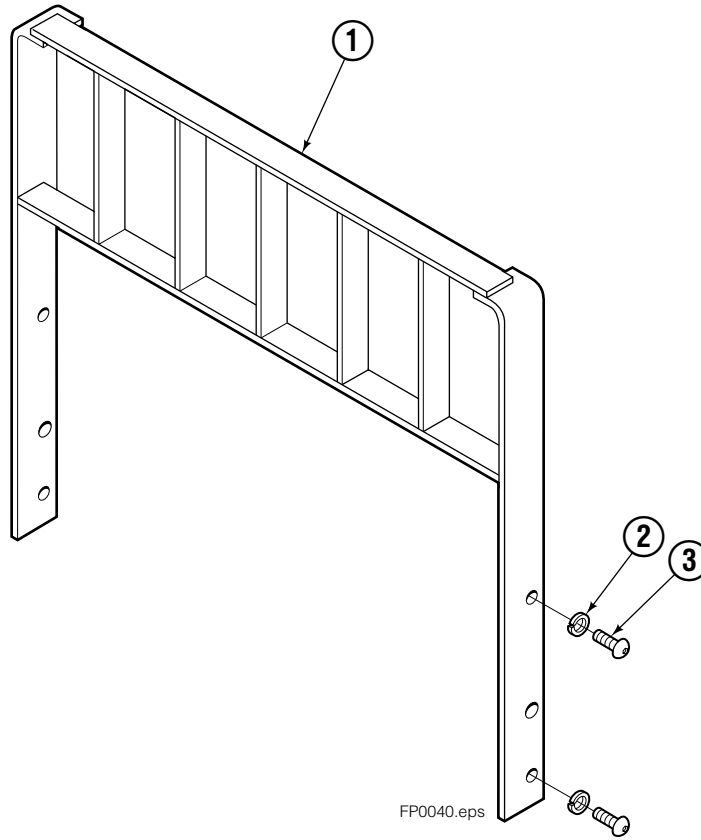

● Included in Service Kit 684827.

Reference: S-6140, S-6141.

Right Hand Cylinder

55F			
REF	QTY	PART NO.	DESCRIPTION
		583953	Cylinder Assembly
1	1	564178	Shell
2	1	564186	Rod
3	1	685664	Retainer
4	1	685665	Piston
5	1	564193	● Rod End
6	1	5718	● Nut
7	1	636850	● Rod Wiper
8	1	646540	● Rod Seal
9	1	2718	● O-Ring
10	1	615122	● Back-up Ring
11	1	2710	● O-Ring
12	1	663728	● Piston Seal
13	1	563462	Piston Nut
14	1	563916	Retaining Ring
15	1	3137	Snap Ring
		684827	Service Kit

● Included in Service Kit 684827.

Reference: S-6138, S-6139.

Backrests

55F			
REF	QTY	PART NO.	DESCRIPTION
1	1	207133	Backrest-49"x36"■
2	4	684586	Lockwasher
3	4	200173	Capscrew

■ Width by Height.
Ref: 3S-3979.