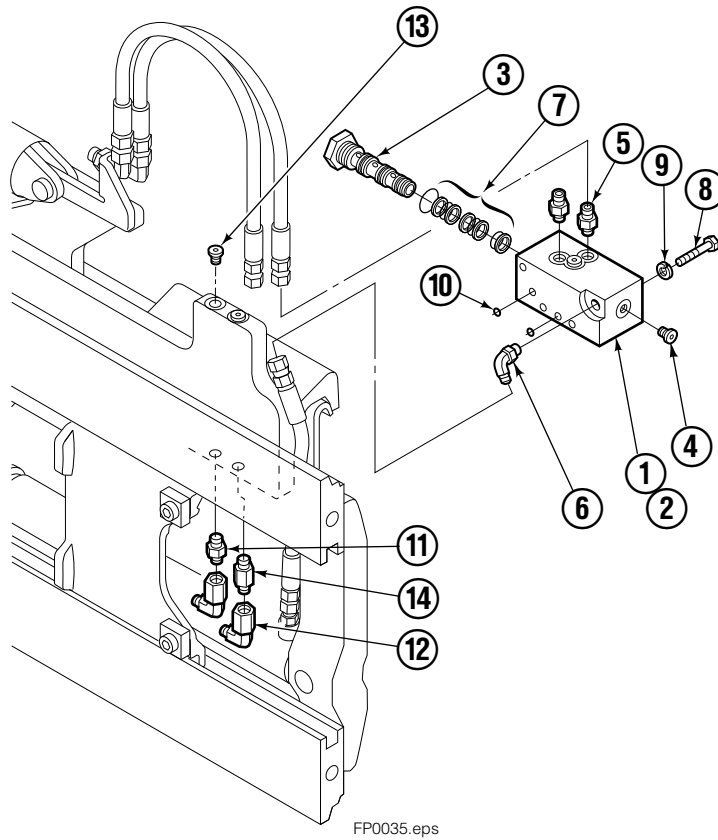

Flow Divider Group

FP0035.eps

55F			
REF	QTY	PART NO.	DESCRIPTION
		206921	Flow Divider Group
1	1	■ 206919	Valve
2	1	206918	Valve Body
3	1	207301	Cartridge-Combiner
4	2	663694	Fitting, 3
5	2	617915	Fitting, 4-4
6	1	617917	Fitting, 4-4
7	1	679992	Service Kit
8	3	685105	Capscrew
9	3	678993	Lockwasher
10	2	207300	O-Ring
11	6	617915	Fitting, 4-4
12	2	617641	Fitting, 4-4
13	2	609234	Fitting, 4-4
14	1	617916	Fitting, 4-4

■ Includes items 1 through 7.