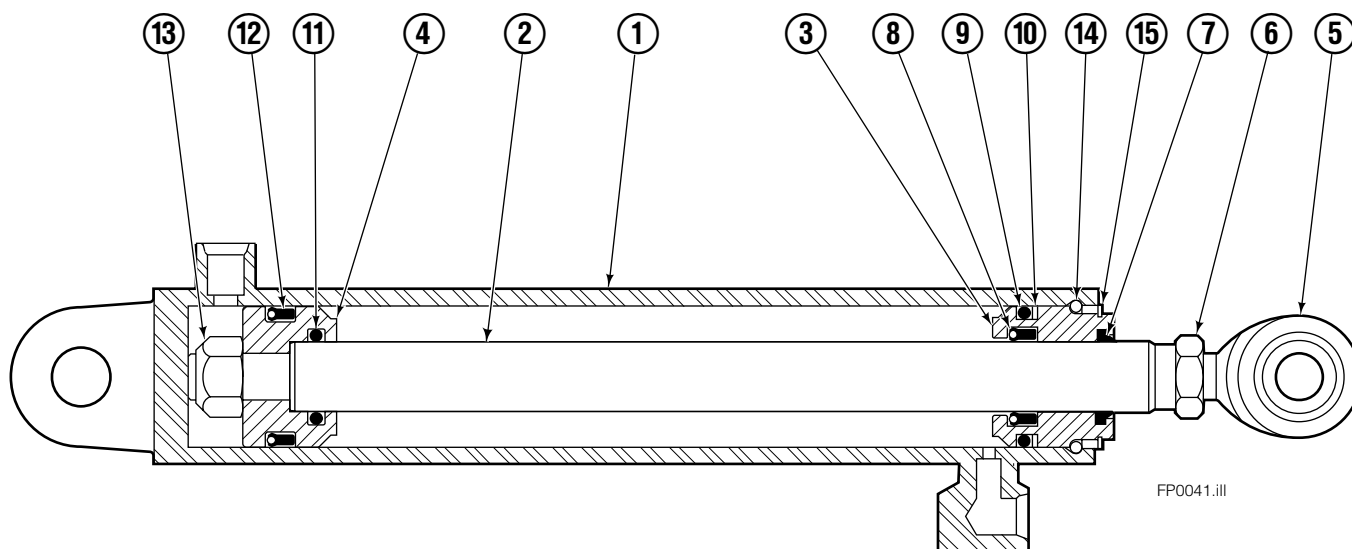

- Carriage width.
- Includes items 2 through 9.

Hydraulic/Fork Group

Reference:
BC-101
SK-5981

55F

REF	QTY	PART NO.	DESCRIPTION	REF	QTY	PART NO.	DESCRIPTION
		●207222	Hydraulic Group-49" ■	13	2	763169	Capscrew
		□206912	Fork Group	14	2	680217	Lockwasher
◆1	1	583945	Cylinder Assembly L. H. 49" ■	15	8	206924	Capscrew
▼2	1	583953	Cylinder Assembly R. H. 49" ■	16	2	206925	Pin
3	1	207298	Hose-49" ■	17	4	207552	Block
4	1	207570	Hose-49" ■	18	2	206916	Grommet
5	1	207565	Hose	19	2	206926	Clevis Pin
6	1	207571	Hose-49" ■	20	2	207210	Hairpin Cotter
7	2	207208	Fork Carrier	21	2	768551	Capscrew
8	2	206914	Lug	22	2	7403	Grease Fitting
9	4	206915	Bearing	23	1	768753	Setscrew
10	4	206922	Capscrew	24	1	207211	Jam Nut
11	4	678991	Lockwasher	25	1	200008	Cable Tie
12	2	206923	Eyebolt	26	6	617915	Fitting, 4-4

- Carriage width.
- ◆ See L.H. Cylinder page for parts breakdown.
- ▼ See R.H. Cylinder page for parts breakdown.

- Includes items 1 through 6.
- Includes items 7 through 26.

Left Hand Cylinder

55F			
REF	QTY	PART NO.	DESCRIPTION
		583945	Cylinder Assembly
1	1	564170	Shell
2	1	564186	Rod
3	1	685664	Retainer
4	1	685665	Piston
5	1	564193	● Rod End
6	1	5718	● Nut
7	1	636850	● Rod Wiper
8	1	646540	● Rod Seal
9	1	2718	● O-Ring
10	1	615122	● Back-up Ring
11	1	2710	● O-Ring
12	1	663728	● Piston Seal
13	1	563462	Piston Nut
14	1	563916	Retaining Ring
15	1	3137	Snap Ring
		684827	Service Kit