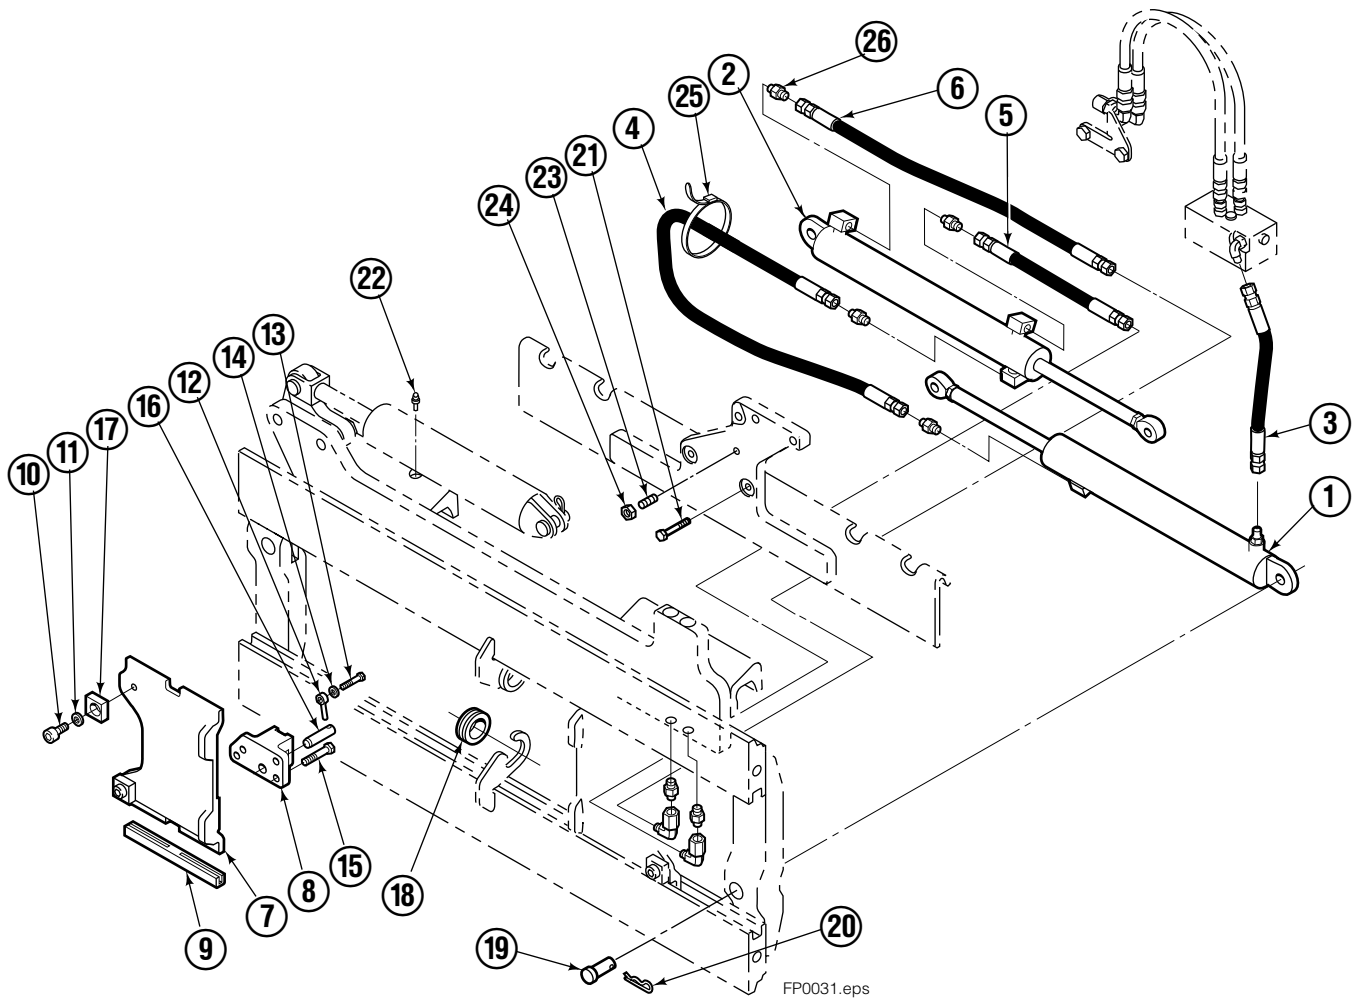

Safety Decals

Part No. 665595
(5) Places

GA0002.ill

FP0033.eps

Mounting Group Non-Sideshifting

55F							
REF	QTY	PART NO.	DESCRIPTION	REF	QTY	PART NO.	DESCRIPTION
		207336●	Non-Sideshifting Mounting	5	4	766154	Capscrew, M16x2,0x40-8.8
1	1	395317	Frame	6	4	667225	Washer
2	1	207194	Anchor Bracket	7	4	678990	Nut
3	1	206917	Center Bearing-49° only	8	2	207209	Lower Bearing
4	2	204186	Lower Hook	9	2	204187	Upper Bearing

- Carriage width.
- Includes items 2 through 9.

Hydraulic/Fork Group

Reference:
BC-101
SK-5981

55F

REF	QTY	PART NO.	DESCRIPTION	REF	QTY	PART NO.	DESCRIPTION
		●207222	Hydraulic Group-49" ■	13	2	763169	Capscrew
		□206912	Fork Group	14	2	680217	Lockwasher
◆1	1	583945	Cylinder Assembly L. H. 49" ■	15	8	206924	Capscrew
▼2	1	583953	Cylinder Assembly R. H. 49" ■	16	2	206925	Pin
3	1	207298	Hose-49" ■	17	4	207552	Block
4	1	207570	Hose-49" ■	18	2	206916	Grommet
5	1	207565	Hose	19	2	206926	Clevis Pin
6	1	207571	Hose-49" ■	20	2	207210	Hairpin Cotter
7	2	207208	Fork Carrier	21	2	768551	Capscrew
8	2	206914	Lug	22	2	7403	Grease Fitting
9	4	206915	Bearing	23	1	768753	Setscrew
10	4	206922	Capscrew	24	1	207211	Jam Nut
11	4	678991	Lockwasher	25	1	200008	Cable Tie
12	2	206923	Eyebolt	26	6	617915	Fitting, 4-4

- Carriage width.
- ◆ See L.H. Cylinder page for parts breakdown.
- ▼ See R.H. Cylinder page for parts breakdown.

- Includes items 1 through 6.
- Includes items 7 through 26.

Left Hand Cylinder

55F			
REF	QTY	PART NO.	DESCRIPTION
		583945	Cylinder Assembly
1	1	564170	Shell
2	1	564186	Rod
3	1	685664	Retainer
4	1	685665	Piston
5	1	564193	● Rod End
6	1	5718	● Nut
7	1	636850	● Rod Wiper
8	1	646540	● Rod Seal
9	1	2718	● O-Ring
10	1	615122	● Back-up Ring
11	1	2710	● O-Ring
12	1	663728	● Piston Seal
13	1	563462	Piston Nut
14	1	563916	Retaining Ring
15	1	3137	Snap Ring
		684827	Service Kit