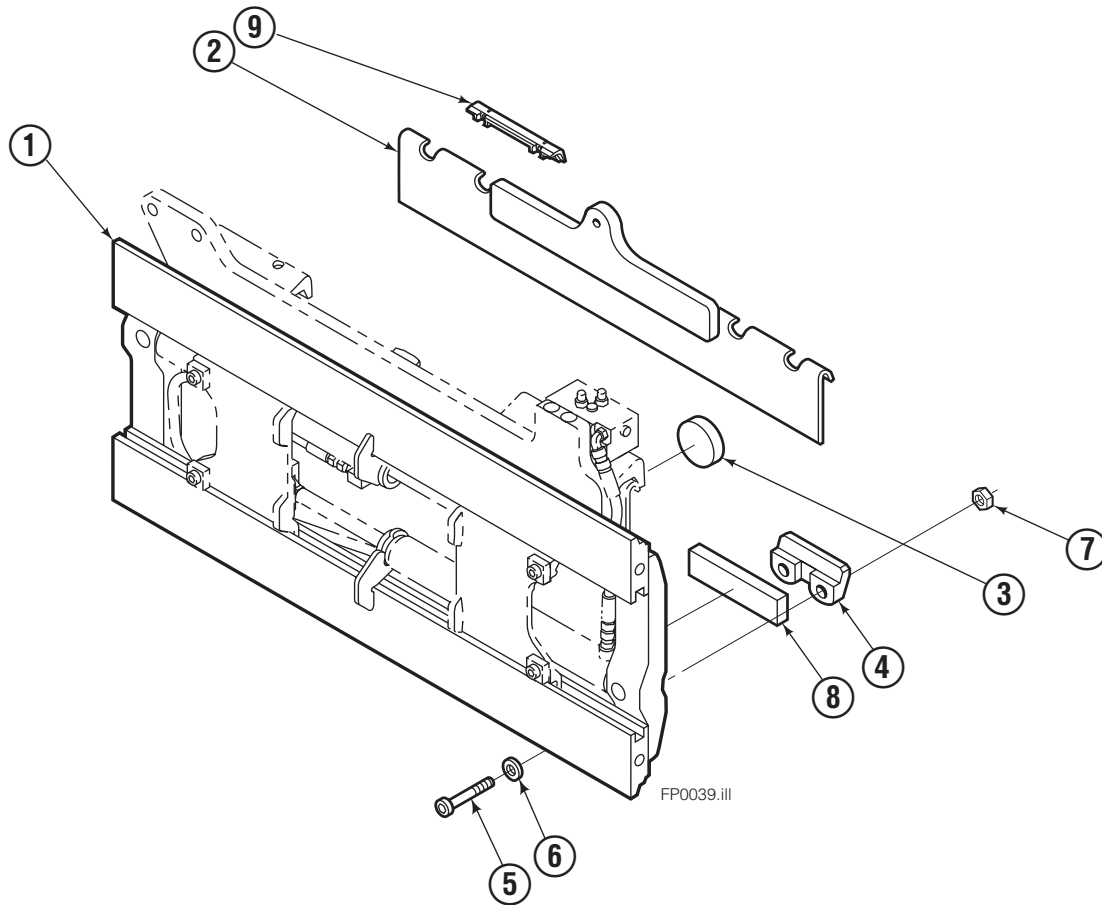

Safety Decals

Part No. 665595
(5) Places

GA0002.ill

FP0033.eps

Mounting Group Non-Sideshifting

55F							
REF	QTY	PART NO.	DESCRIPTION	REF	QTY	PART NO.	DESCRIPTION
		207336●	Non-Sideshifting Mounting	5	4	766154	Capscrew, M16x2,0x40-8.8
1	1	395317	Frame	6	4	667225	Washer
2	1	207194	Anchor Bracket	7	4	678990	Nut
3	1	206917	Center Bearing-49° only	8	2	207209	Lower Bearing
4	2	204186	Lower Hook	9	2	204187	Upper Bearing

- Carriage width.
- Includes items 2 through 9.

Hydraulic/Fork Group

Reference:
BC-101
SK-5981

55F

REF	QTY	PART NO.	DESCRIPTION	REF	QTY	PART NO.	DESCRIPTION
		●207222	Hydraulic Group-49" ■	13	2	763169	Capscrew
		□206912	Fork Group	14	2	680217	Lockwasher
◆1	1	583945	Cylinder Assembly L. H. 49" ■	15	8	206924	Capscrew
▼2	1	583953	Cylinder Assembly R. H. 49" ■	16	2	206925	Pin
3	1	207298	Hose-49" ■	17	4	207552	Block
4	1	207570	Hose-49" ■	18	2	206916	Grommet
5	1	207565	Hose	19	2	206926	Clevis Pin
6	1	207571	Hose-49" ■	20	2	207210	Hairpin Cotter
7	2	207208	Fork Carrier	21	2	768551	Capscrew
8	2	206914	Lug	22	2	7403	Grease Fitting
9	4	206915	Bearing	23	1	768753	Setscrew
10	4	206922	Capscrew	24	1	207211	Jam Nut
11	4	678991	Lockwasher	25	1	200008	Cable Tie
12	2	206923	Eyebolt	26	6	617915	Fitting, 4-4