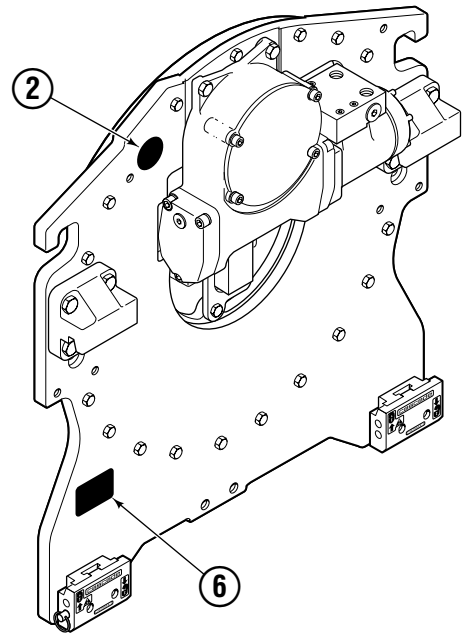

Parts Manual

Model _____ Paper Roll Clamp

Serial Number _____ 60G-RCF-B004R0

cascade[®]
corporation

For Technical Assistance call: 800-227-2233, Fax: 888-329-8207

To Order Parts call: 888-227-2233, Fax: 888-329-0234

OR

Write: Cascade Corporation, P.O. Box 20187, Portland, OR 97220

Internet: www.cascorp.com

Decals

RC0242.ill

60G			
REF	QTY	PART NO.	DESCRIPTION
1	6	665595	No Hand Hold Decal
2	1	660269	Short Arm Rotation Position Decal
3	4	656038	Caution Decal
4	4	679150	No Step Decal
5	4	665677	Trapped Pressure Decal
6	1	679059	Quick-Change Hook Decal

Frame Group

60G							
REF	QTY	PART NO.	DESCRIPTION	REF	QTY	PART NO.	DESCRIPTION
		213805	Frame Group w/o Stop – 60 in. ▲	11	4	211689	Capscrew, M12 x 30
1	1	213806	Frame w/o Stop – 60 in.	12	26	683822	Lockwasher, M12
2	1	209940	Baseplate w/o Stop	13	4	206174	Capscrew, M12 x 45
3	8	211718	Bearing	14	1	6605	Fitting, 3/4 in.
4	8	211717	Bearing	15	18	213633	Capscrew, M12 x 55
5	4	211712	Hose Guard	16	2	631428	Plug
6	4	209987	Spacer	17	1	605761	Fitting, 8-8 SAE
7	1	209944	Seal	18	1	601250	Fitting, 8-8 SAE
8	1	213761	Bearing Assembly	19	1	601377	Fitting, 8-8 SAE
9	24	767596	Capscrew, M12 x 40	20	2	765492	Fitting, 8 SAE – M10 L-Series
10	1	212308	Drive Group – 2.2 c.i. Motor ●		2	765493	Fitting, 8 SAE – M12 L-Series
10	1	795491	Drive Group – 2.8 c.i. Motor ●		2	756920	Fitting, 8 SAE – M12 S-Series

Reference: S-4192, S-4193.

Revolving Connection

60G			
REF	QTY	PART NO.	DESCRIPTION
		222298	Revolving Connection
1	1	222192	Valve Body
2	3	214649	◆ Seal
3	1	222191	Shaft
4	1	7341	◆ Retaining Ring
5	1	222190	End Block
6	2	222189	Bracket
7	2	564448	◆ O-Ring
8	2	766123	◆ Capscrew, M8 x 50
9	4	604511	Fitting, 6-6
10	4	604510	Fitting, 6
11	4	681238	Lockwasher, M10
12	1	211909	End Block Retainer
13	3	215480	Capscrew, M10 x 25
14	1	209021	Washer, M10
15	1	212725	Spacer
16	2	602580	Fitting, 8
17	2	212632	Capscrew, M10 x 20
18	1	3138	◆ Retaining Ring
19	2	601377	● Fitting, 8-8