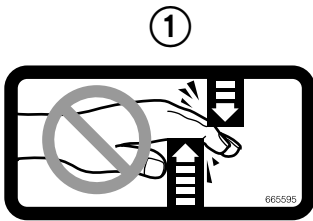

OR

Write: Cascade Corporation, P.O. Box 20187, Portland, OR 97220

Internet: www.cascorp.com

Decals

RC0242.ill

60G			
REF	QTY	PART NO.	DESCRIPTION
1	6	665595	No Hand Hold Decal
2	1	660269	Short Arm Rotation Position Decal
3	4	656038	Caution Decal
4	4	679150	No Step Decal
5	4	665677	Trapped Pressure Decal
6	1	679059	Quick-Change Hook Decal