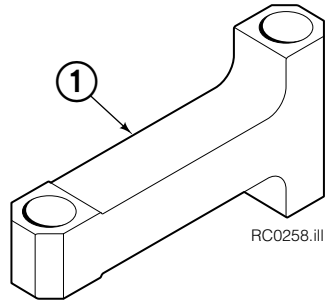

Reference: S-4192, S-4193.

Revolving Connection

60G			
REF	QTY	PART NO.	DESCRIPTION
		222298	Revolving Connection
1	1	222192	Valve Body
2	3	214649	◆ Seal
3	1	222191	Shaft
4	1	7341	◆ Retaining Ring
5	1	222190	End Block
6	2	222189	Bracket
7	2	564448	◆ O-Ring
8	2	766123	◆ Capscrew, M8 x 50
9	4	604511	Fitting, 6-6
10	4	604510	Fitting, 6
11	4	681238	Lockwasher, M10
12	1	211909	End Block Retainer
13	3	215480	Capscrew, M10 x 25
14	1	209021	Washer, M10
15	1	212725	Spacer
16	2	602580	Fitting, 8
17	2	212632	Capscrew, M10 x 20
18	1	3138	◆ Retaining Ring
19	2	601377	● Fitting, 8-8

◆ Included in Service Kit 222223.

● Included in Fitting Group 212367.

Reference: SK-6113.

Cylinders

60G			
REF	QTY	Long Arm	DESCRIPTION
		60 in. ■	
REF	QTY	PART NO.	DESCRIPTION
		210131	Cylinder Assembly
1	1	4195-385	Shell
2	1	4130-380	Rod

■ Maximum roll handling capacity.

Common Parts

REF	QTY	PART NO.	DESCRIPTION	REF	QTY	PART NO.	DESCRIPTION
3	1	560997	Nut	12	1	564443	▲ Wiper
4	1	211295	▲ Wear Ring	13	1	209764	Rod Eye
5	1	564902	▲ Seal	14	1	659058	Check Valve
6	1	211292	Piston	15	1	609234	Fitting, 4
7	1	210087	▲ O-Ring	16	1	601676	Fitting, 6-6
8	1	564445	▲ O-Ring	17	1	604511	Fitting, 6-6
9	1	564446	▲ Back-Up Ring	18	1	667516	Check Valve Service Kit
10	1	564442	▲ Seal			210133	Cylinder Service Kit
11	1	209763	Retainer				

▲ Included In Service Kit 210133.

Reference: S-4454, S-4460.

Short Arm Link

60G			
REF	QTY	PART NO.	DESCRIPTION
1	2	210142	Link – 51 in. ■
	2	210144	Link – 60 in. ■
	2	210145	Link – 72 in. ■

■ Maximum roll handling capacity.
Reference: S-4196, S-4203.