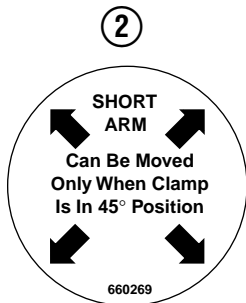

OR

Write: Cascade Corporation, P.O. Box 20187, Portland, OR 97220

Internet: www.cascorp.com

Decals

RC0242.ill

60G			
REF	QTY	PART NO.	DESCRIPTION
1	6	665595	No Hand Hold Decal
2	1	660269	Short Arm Rotation Position Decal
3	4	656038	Caution Decal
4	4	679150	No Step Decal
5	4	665677	Trapped Pressure Decal
6	1	679059	Quick-Change Hook Decal