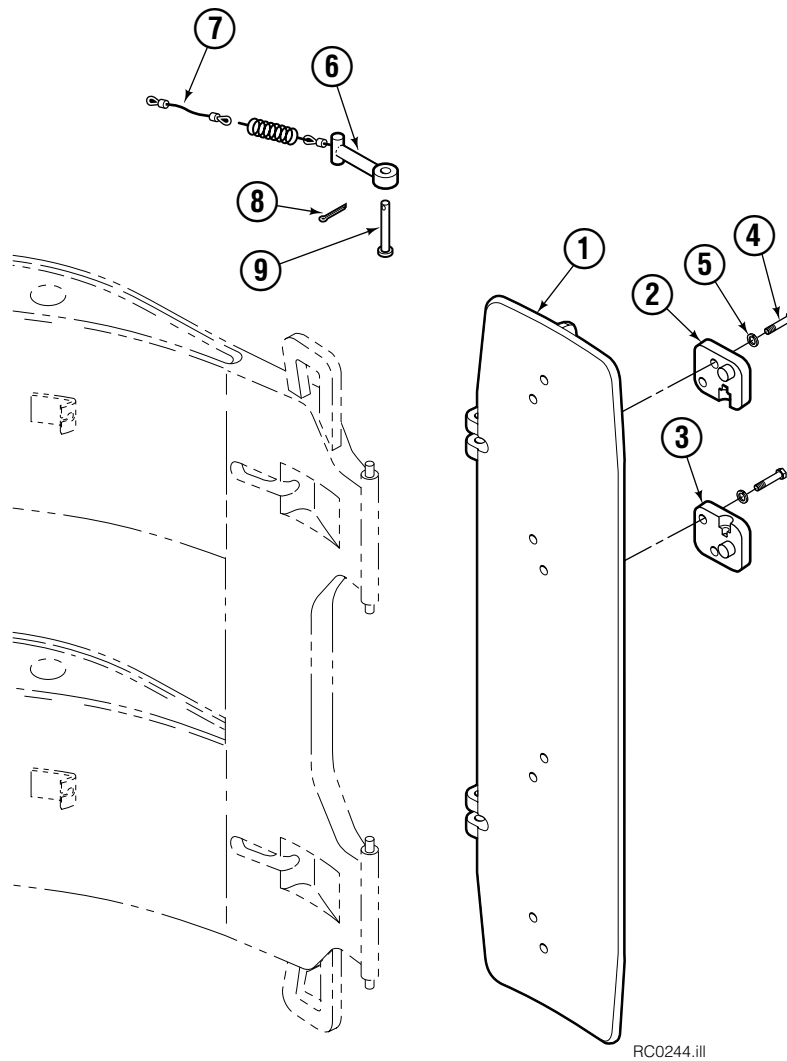

Pad Group – Long Arm

RC0244.ill

60G			
REF	QTY	60 in. ■	DESCRIPTION
		PART NO.	
		209882	Standard Pad Group
1	1	209895	Pad, Standard

■ Maximum roll handling capacity.

Common Parts

REF	QTY	PART NO.	DESCRIPTION	REF	QTY	PART NO.	DESCRIPTION
		212931	Common Parts Group – Long Arm	6	2	209916	Link
2	2	211997	Retainer – RH ▲	7	2	4182-110	Cable
3	2	211998	Retainer – LH ▲	8	2	674265	Clevis Pin
4	8	763021	Capscrew, M12 x 30	9	2	6525	Cotter Pin
5	8	681473	Lockwasher, M12				

▲ Driver's view, clamp in horizontal position, Short Arm up.

Reference: S-4176, S-4177.