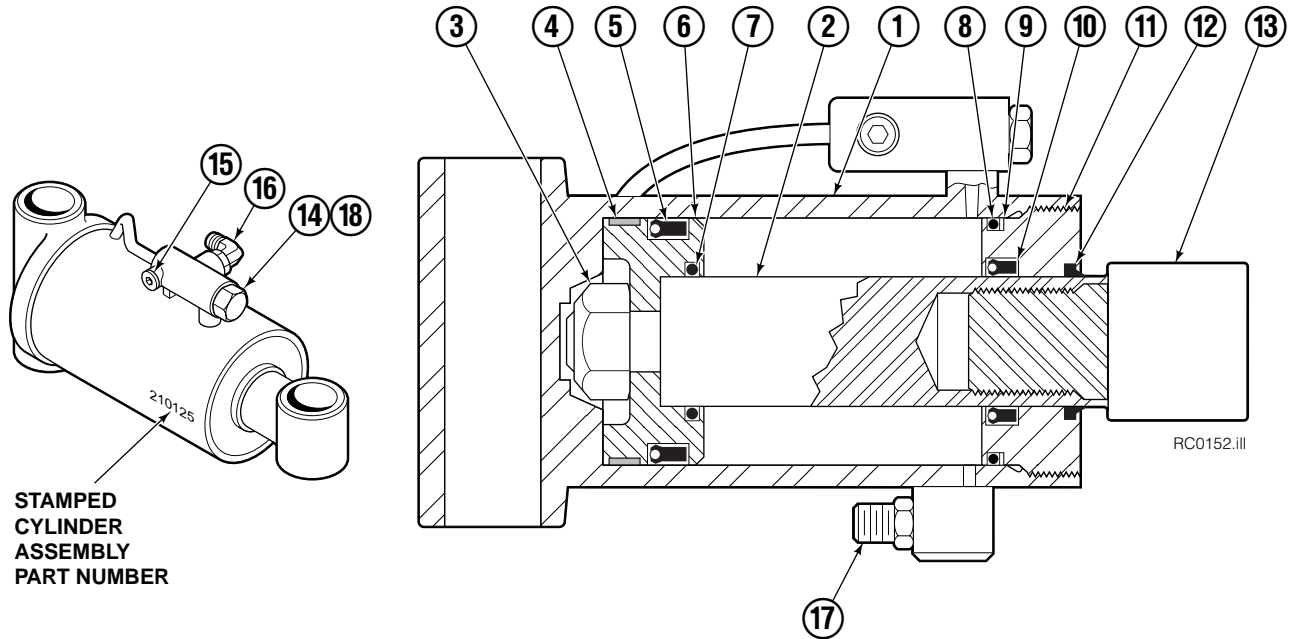

Cylinders

60G			
REF	QTY	Long Arm	DESCRIPTION
		60 in. ■	
REF	QTY	PART NO.	DESCRIPTION
		210131	Cylinder Assembly
1	1	4195-385	Shell
2	1	4130-380	Rod

■ Maximum roll handling capacity.

Common Parts

REF	QTY	PART NO.	DESCRIPTION	REF	QTY	PART NO.	DESCRIPTION
3	1	560997	Nut	12	1	564443	▲ Wiper
4	1	211295	▲ Wear Ring	13	1	209764	Rod Eye
5	1	564902	▲ Seal	14	1	659058	Check Valve
6	1	211292	Piston	15	1	609234	Fitting, 4
7	1	210087	▲ O-Ring	16	1	601676	Fitting, 6-6
8	1	564445	▲ O-Ring	17	1	604511	Fitting, 6-6
9	1	564446	▲ Back-Up Ring	18	1	667516	Check Valve Service Kit
10	1	564442	▲ Seal			210133	Cylinder Service Kit
11	1	209763	Retainer				

▲ Included In Service Kit 210133.

Reference: S-4454, S-4460.