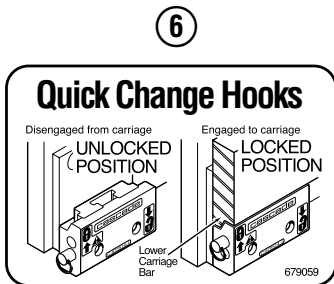

OR

Write: Cascade Corporation, P.O. Box 20187, Portland, OR 97220

Internet: www.cascorp.com

Decals

RC0242.ill

60G			
REF	QTY	PART NO.	DESCRIPTION
1	6	665595	No Hand Hold Decal
2	1	660269	Short Arm Rotation Position Decal
3	4	656038	Caution Decal
4	4	679150	No Step Decal
5	4	665677	Trapped Pressure Decal
6	1	679059	Quick-Change Hook Decal