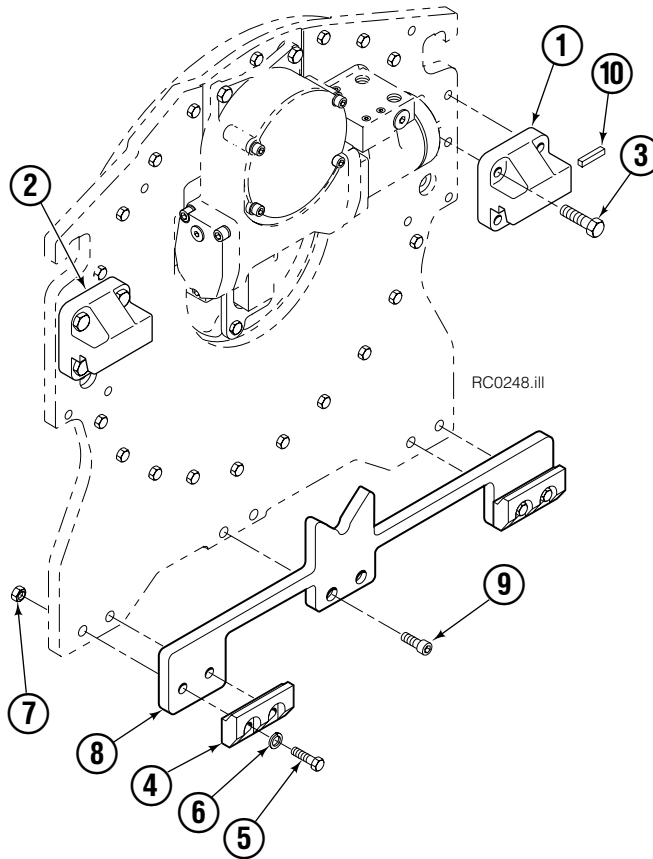

Mounting Group

Class III, 2°			
REF	QTY	PART NO.	DESCRIPTION
		209926	Mounting Group
1	1	209932	Upper Hook – RH
2	1	209933	Upper Hook – LH
3	4	779010	Capscrew, M16 x 35
4	2	675969	Lower Hook
5	4	678997	Capscrew, M16 x 70
6	4	667225	Washer, .625 in. I.D.
7	4	781534	Nut, M16
8	1	209936	Spacer
9	2	213771	Capscrew, M12 x 25
10	1	669344	Stop Kit