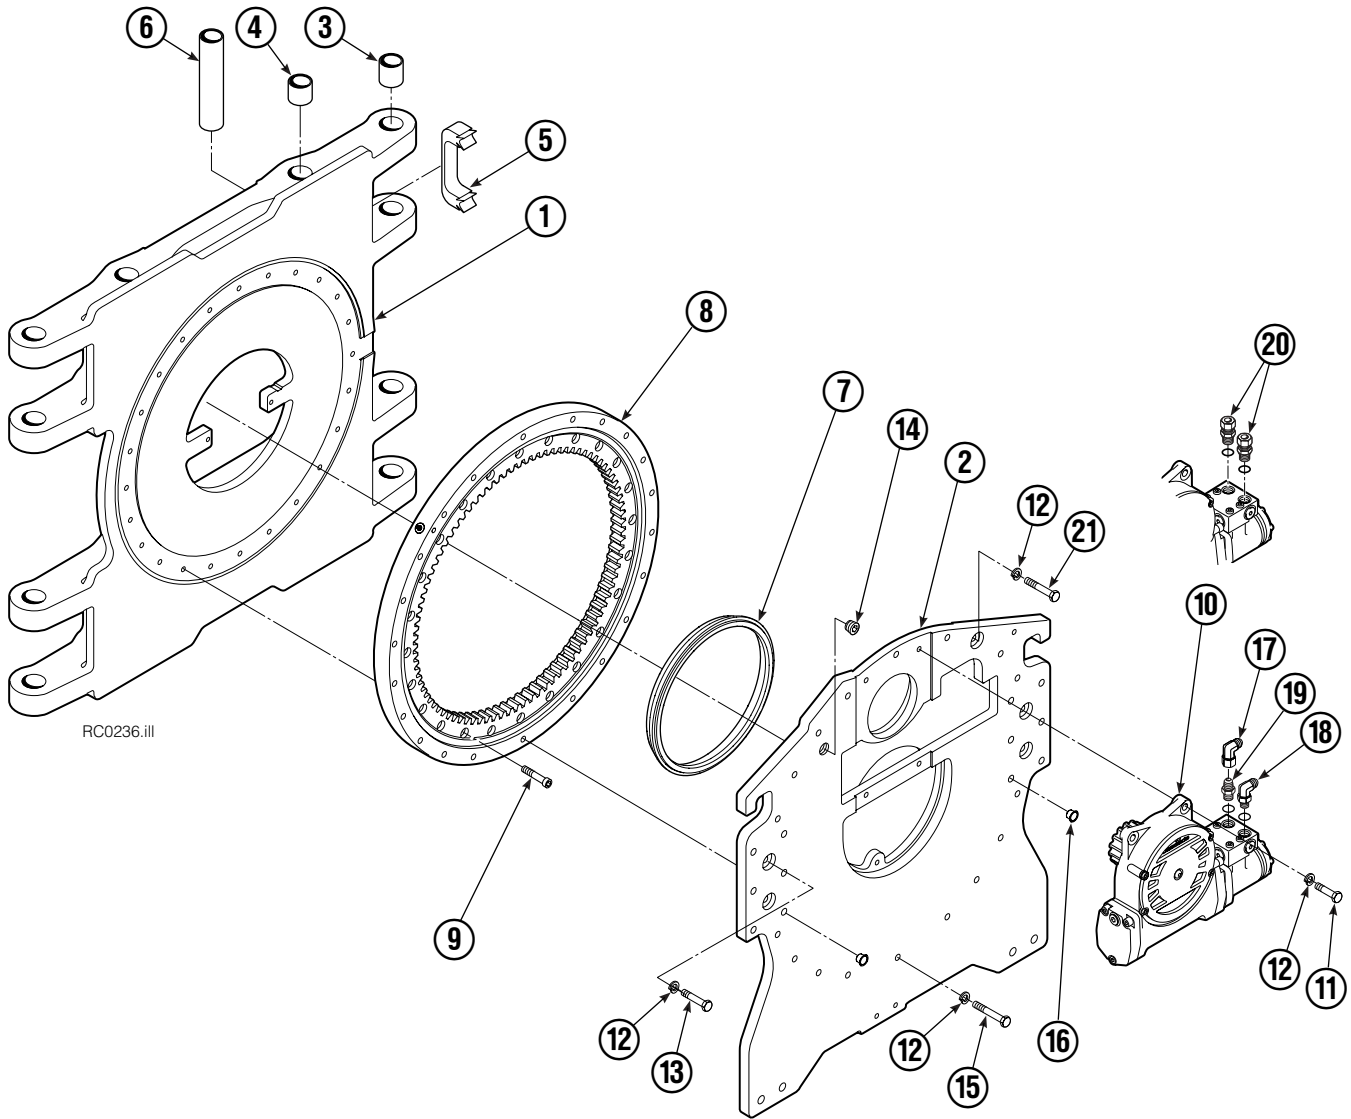

OR

Write: Cascade Corporation, P.O. Box 20187, Portland, OR 97220

Internet: www.cascorp.com

Decals

RC0242.ill

60G			
REF	QTY	PART NO.	DESCRIPTION
1	6	665595	No Hand Hold Decal
2	1	660269	Short Arm Rotation Position Decal
3	4	656038	Caution Decal
4	4	679150	No Step Decal
5	4	665677	Trapped Pressure Decal
6	1	679059	Quick-Change Hook Decal

Frame Group

60G							
REF	QTY	PART NO.	DESCRIPTION	REF	QTY	PART NO.	DESCRIPTION
		213805	Frame Group w/o Stop – 60 in. ▲	11	4	211689	Capscrew, M12 x 30
1	1	213806	Frame w/o Stop – 60 in.	12	26	683822	Lockwasher, M12
2	1	209940	Baseplate w/o Stop	13	4	206174	Capscrew, M12 x 45
3	8	211718	Bearing	14	1	6605	Fitting, 3/4 in.
4	8	211717	Bearing	15	18	213633	Capscrew, M12 x 55
5	4	211712	Hose Guard	16	2	631428	Plug
6	4	209987	Spacer	17	1	605761	Fitting, 8-8 SAE
7	1	209944	Seal	18	1	601250	Fitting, 8-8 SAE
8	1	213761	Bearing Assembly	19	1	601377	Fitting, 8-8 SAE
9	24	767596	Capscrew, M12 x 40	20	2	765492	Fitting, 8 SAE – M10 L-Series
10	1	212308	Drive Group – 2.2 c.i. Motor ●		2	765493	Fitting, 8 SAE – M12 L-Series
10	1	795491	Drive Group – 2.8 c.i. Motor ●		2	756920	Fitting, 8 SAE – M12 S-Series

● Quantity as required.

▲ See Drive Motor page for parts breakdown.

Drive Motor

60G				
REF	QTY	2.2 c.i. PART NO.	2.8 c.i. PART NO.	DESCRIPTION
		210139	206392	Drive Motor
1	1	675478	675478	Shaft
2	1	675477	675477	Drive Link
3	1	211528	675479	Spacer Plate
4	1	210137	675480	Geroler/Gerotor Set
5	1	211527	675482	End Cap
6	1	206405	206405	Service Kit ●
7	1	685090	685090	Flange