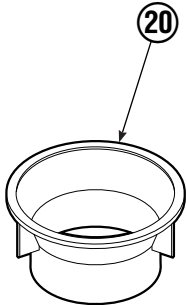

▲ See Revolving Connection page for parts breakdown.

Revolving Connection Positioned Short Arm

RC0667.iii

77F			
REF	QTY	PART NO.	DESCRIPTION
		681281	Revolving Connection
1	2	768798	Capscrew, M8 x 45
2	1	681285	End Block
3	1	681593	Shim
4	1	7341	Snap Ring
5	1	681284	Shaft
6	1	681585	Service Kit
7	6	663694	Plug
8	1	681282	Body
9	1	3138	Snap Ring
10	10	604511	Fitting, 6-6

Short Arm Cylinder

REF	QTY	PART NO.	DESCRIPTION
		557363	Cylinder Assembly
1	3	674843	Bearing
2	1	560997	Nut
3	1	674843	Bearing ♦
4	1	662462	Seal ♦
5	2	638295	Back-Up Ring ♦
6	2	604511	Fitting, 6-6
7	1	556852	Fitting, 4
8	1	557212	Check Valve
9	1	2801	O-Ring ♦
10	1	562731	Back-Up Ring ♦
11	1	554598	Seal ♦
12	1	628047	Wiper ♦
13	1	555393	Rod
14	1	555724	Retainer
15	1	557389	Piston
16	1	2722	O-Ring ♦
17	1	555741	Shell
18	1	667516	Check Valve Service Kit
19	1	-	Spacer
20	1	669243	Seal Loader
		555725	Service Kit