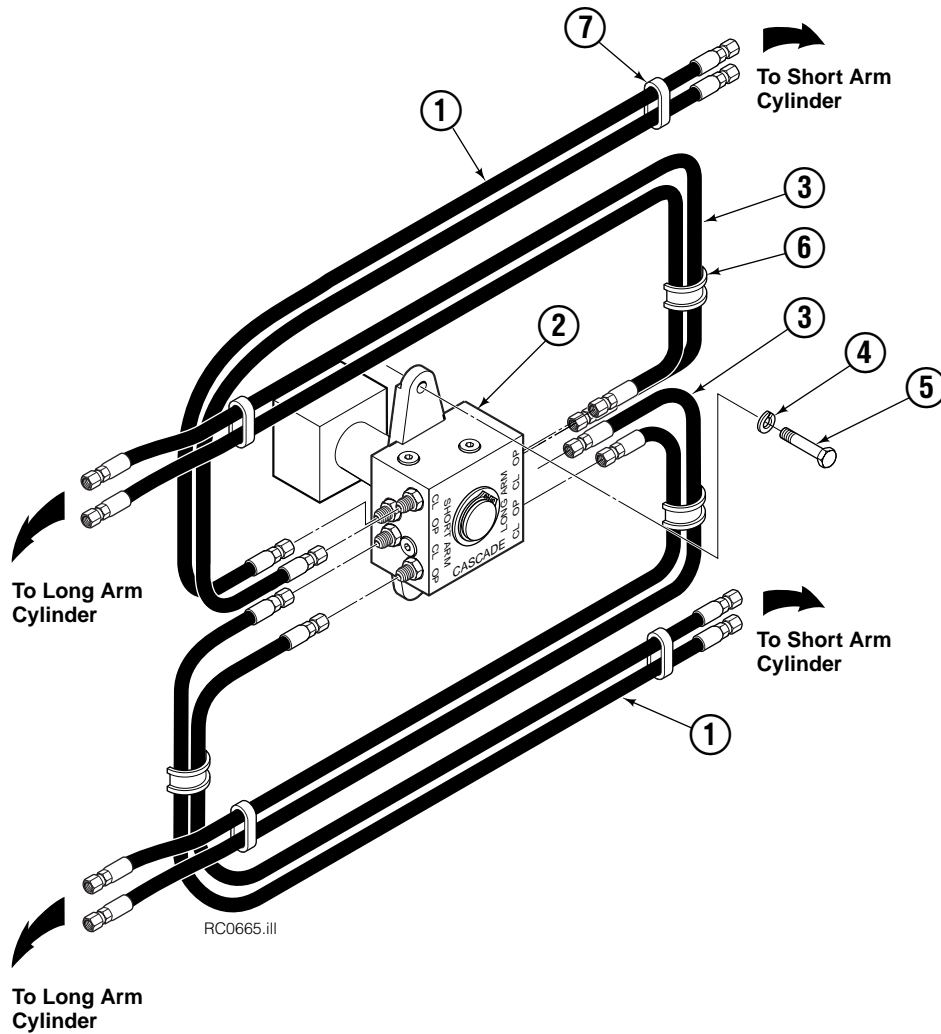

Hosing Group Positioned Short Arm

77F			
REF	QTY	PART NO.	DESCRIPTION
		682203	Hosing Group
1	4	680238	Hose
2	1	681281	Revolving Connection ▲
3	4	680239	Hose
4	2	6288	Lockwasher
5	2	3603	Shoulder Bolt
6	4	680114	Insert
7	4	673417	Segment

▲ See Revolving Connection page for parts breakdown.