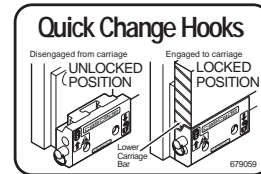

Safety Decals

RC0636.ill

4

6

5

Roll Clamp Safety Decals			
REF	QTY	PART NO.	DESCRIPTION
1	6	665595	No Hand Hold Decal
2	3	660269	Short Arm Rotation Position Decal
3	4	656038	Caution Decal
4	4	679150	No Step Decal
5	4	665677	Trapped Pressure Decal
6	1	679059	Quick-Change Hook Decal