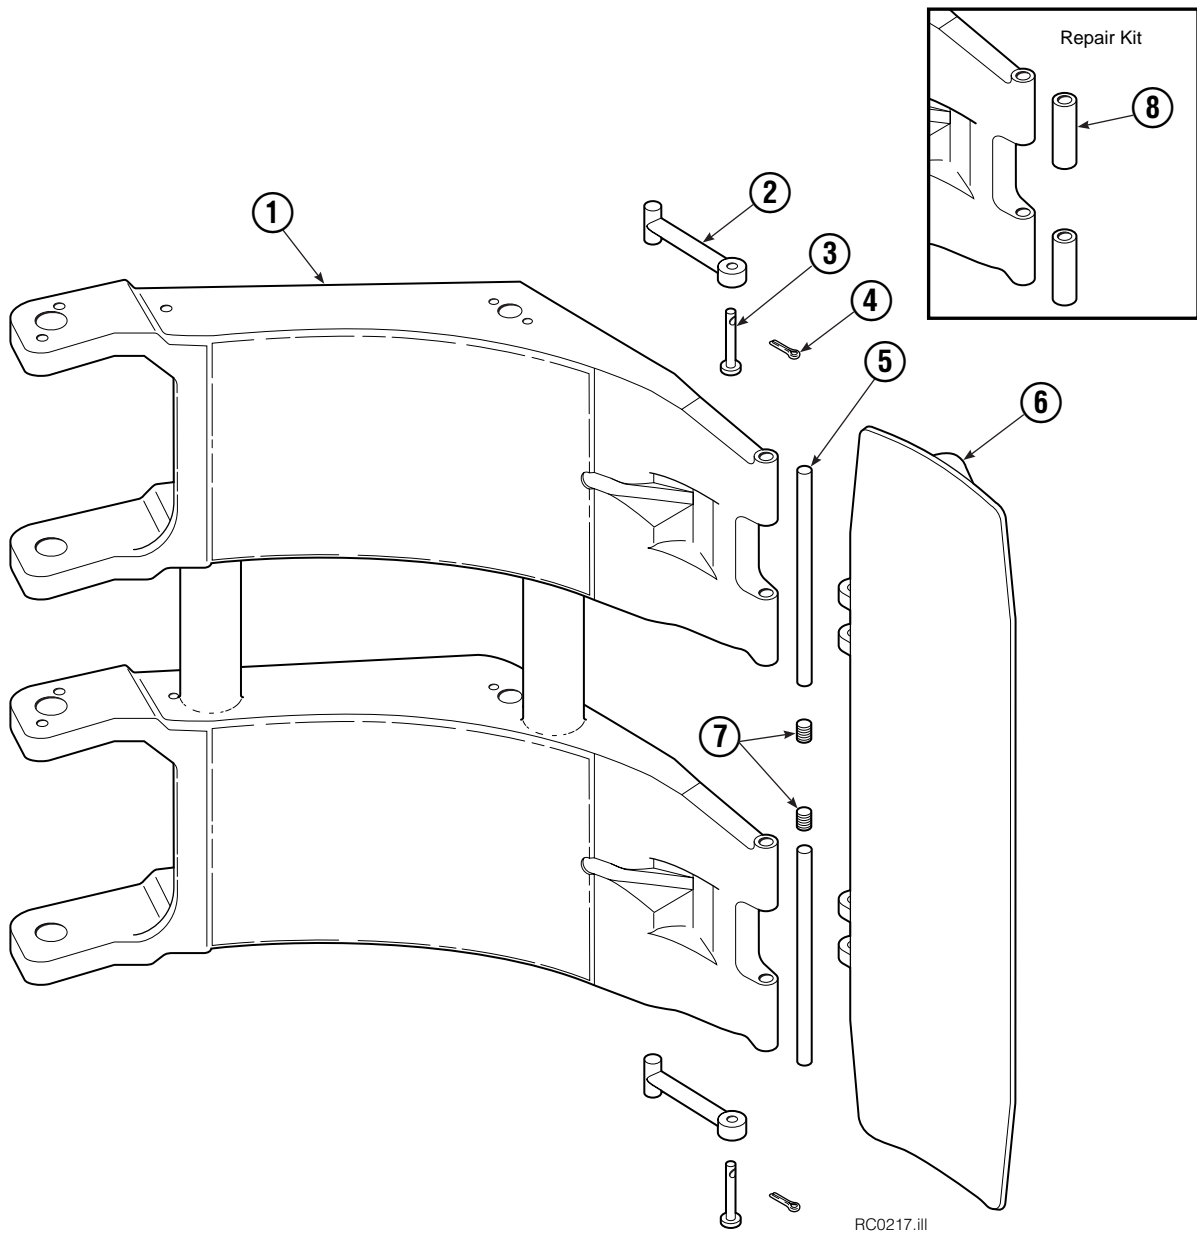

▲ See Revolving Connection page for parts breakdown.

Revolving Connection Positioned Short Arm

RC0667.iii

77F			
REF	QTY	PART NO.	DESCRIPTION
		681281	Revolving Connection
1	2	768798	Capscrew, M8 x 45
2	1	681285	End Block
3	1	681593	Shim
4	1	7341	Snap Ring
5	1	681284	Shaft
6	1	681585	Service Kit
7	6	663694	Plug
8	1	681282	Body
9	1	3138	Snap Ring
10	10	604511	Fitting, 6-6

♦ Included in Service Kit 555725.

Reference: S-5313, S-5314.

Long Arm Cylinder

REF	QTY	PART NO.	DESCRIPTION
		557380	Cylinder Assembly
1	1	674843	Bearing
2	1	560997	Nut
◆3	1	660769	Bearing
◆4	1	662462	Seal
◆5	2	638295	Back-Up Ring
6	2	604511	Fitting, 6-6
7	1	556852	Fitting, 4
8	1	557212	Check Valve
◆9	1	2801	O-Ring
◆10	1	563977	Back-Up Ring
◆11	1	554598	Seal
◆12	1	564930	Wiper
13	1	557399	Rod
14	1	555724	Retainer
15	1	557389	Piston
◆16	1	2722	O-Ring
17	1	555718	Shell
18	1	667516	Check Valve Service Kit
19	1	—	Spacer
20	1	—	Spacer
21	2	675006	Bearing
22	1	669243	Seal Loader
		555725	Service Kit

◆ Included in Service Kit 555725.

Ref: S-5320, S-5321

Short Arm

77F			
REF	QTY	PART NO.	DESCRIPTION
		678536	Arm Assembly ▲
1	1	678537	Arm
2	2	674994	Link
3	2	682978	Clevis Pin
4	2	6525	Cotter Pin
5	2	674993	Pin
6	1	674962	Contact Pad
7	2	689900	Plug
8	1	676810	Arm Tip Repair Kit