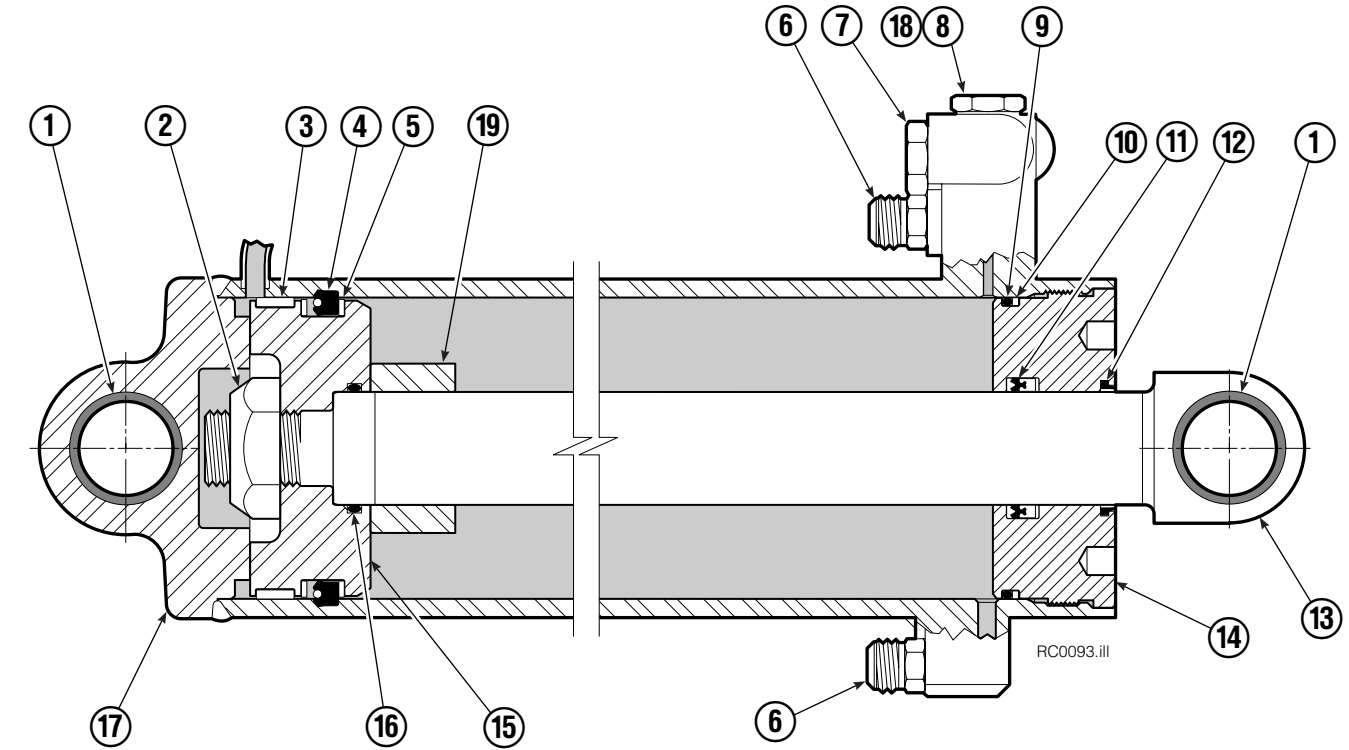

Short Arm Cylinder

REF	QTY	PART NO.	DESCRIPTION
		557363	Cylinder Assembly
1	3	674843	Bearing
2	1	560997	Nut
3	1	674843	Bearing ♦
4	1	662462	Seal ♦
5	2	638295	Back-Up Ring ♦
6	2	604511	Fitting, 6-6
7	1	556852	Fitting, 4
8	1	557212	Check Valve
9	1	2801	O-Ring ♦
10	1	562731	Back-Up Ring ♦
11	1	554598	Seal ♦
12	1	628047	Wiper ♦
13	1	555393	Rod
14	1	555724	Retainer
15	1	557389	Piston
16	1	2722	O-Ring ♦
17	1	555741	Shell
18	1	667516	Check Valve Service Kit
19	1	-	Spacer
20	1	669243	Seal Loader
		555725	Service Kit

♦ Included in Service Kit 555725.

Reference: S-5313, S-5314.