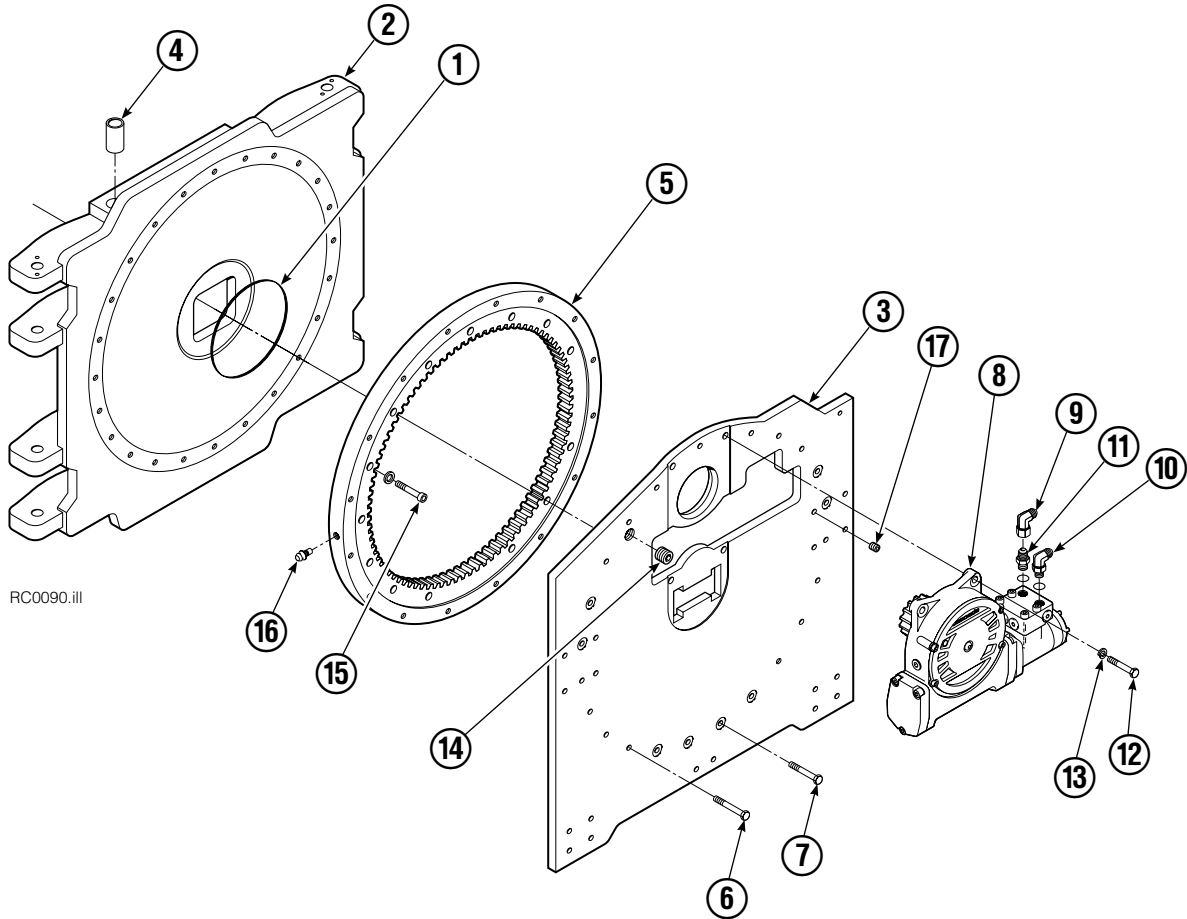

Safety Decals

RC0636.ill

4

6

5

Roll Clamp Safety Decals			
REF	QTY	PART NO.	DESCRIPTION
1	6	665595	No Hand Hold Decal
2	3	660269	Short Arm Rotation Position Decal
3	4	656038	Caution Decal
4	4	679150	No Step Decal
5	4	665677	Trapped Pressure Decal
6	1	679059	Quick-Change Hook Decal

Frame Group

RC0090.ill

77F			
REF	QTY	PART NO.	DESCRIPTION
		682202	Frame Group
1	1	670931	Seal
2	1	682437	Faceplate
3	1	678381	Baseplate
4	8	675007	Bushing
5	1	672830	Bearing Assembly
6	13	643539	Capscrew
7	11	643538	Capscrew
● 8	1	675639	Drive Group
9	1	605761	Fitting, 8-8
10	1	601250	Fitting, 8-8
11	1	601377	Fitting, 8-8
12	4	661742	Capscrew
13	17	6290	Lockwasher
14	1	6605	Plug
15	24	4507	Capscrew
16	1	7401	Grease Fitting
17	4	631385	Plug
	1	672842	Bearing Service Kit (items 5 and 15)