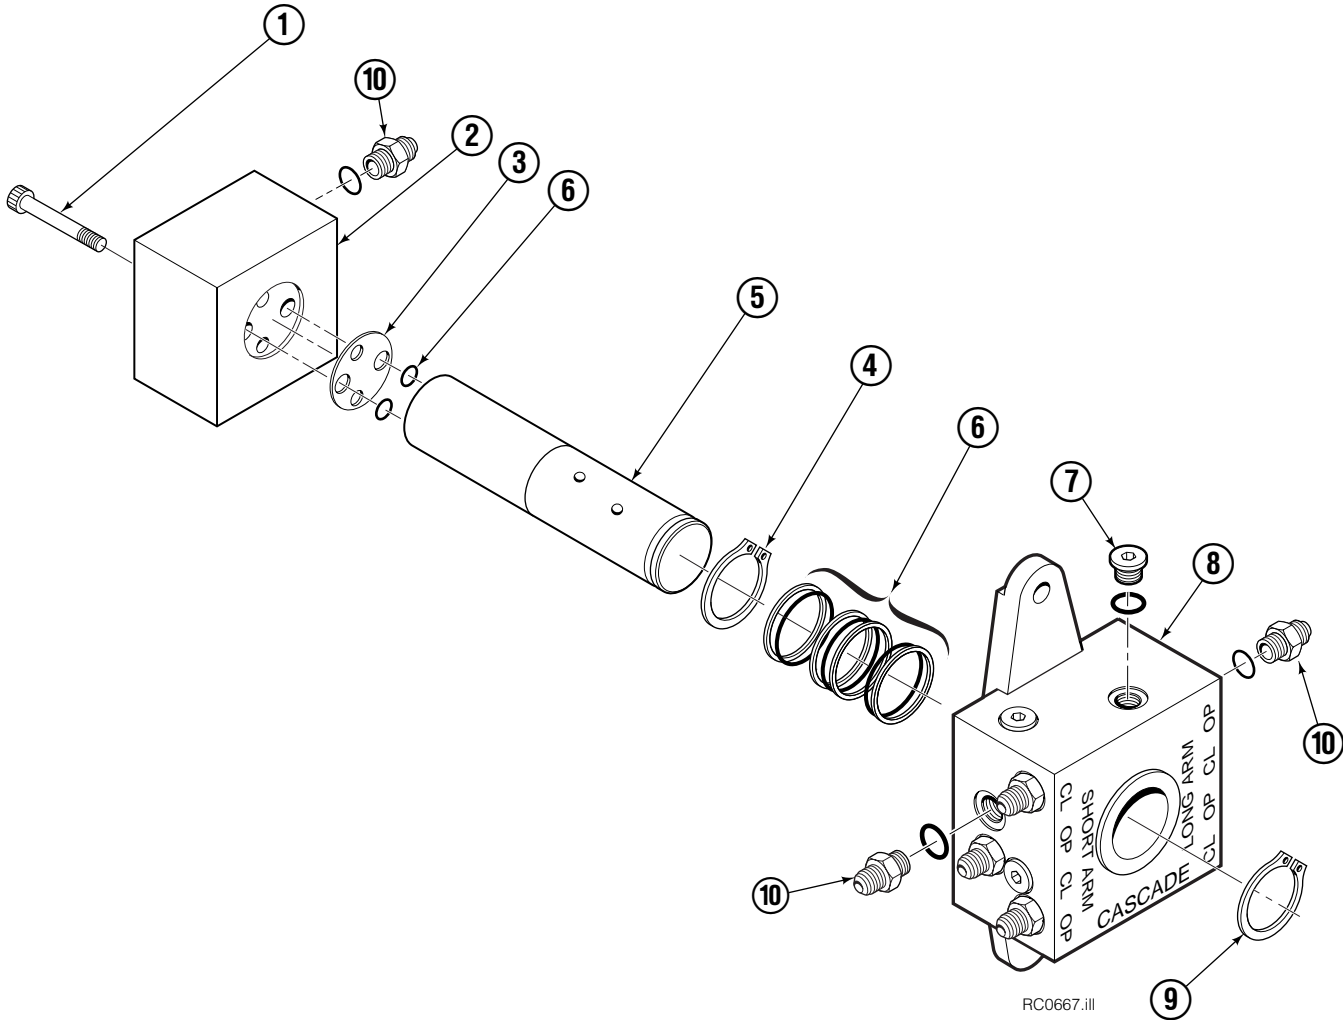

Check Valve

REF	QTY	PART NO.	DESCRIPTION
		670549	Check Valve Assembly
1	2	609453	Fitting, 10
2	2	670552	Spring
3	2	670551	Guide
4	2	7020	Ball
5	2	602580	Fitting, 8
6	2	673989	Spring
7	1	670550	Body
8	1	670553	Spool

Common Components Group

RC0126.ill

77F			
REF	QTY	PART NO.	DESCRIPTION
		680637	Components Group
1	8	660200	Shim
2	24	4466	Capscrew, 3/8 NC x .50 GR8
3	8	674828	Retainer
4	8	680651	Pin
5	8	673385	Drive Pin
6	4	674830	Retainer
7	4	675022	Pin
8	4	681673	Spacer
9	16	673379	Shim
10	4	675086	Drive Pin

▲ See Revolving Connection page for parts breakdown.

Revolving Connection Positioned Short Arm

RC0667.iii

77F			
REF	QTY	PART NO.	DESCRIPTION
		681281	Revolving Connection
1	2	768798	Capscrew, M8 x 45
2	1	681285	End Block
3	1	681593	Shim
4	1	7341	Snap Ring
5	1	681284	Shaft
6	1	681585	Service Kit
7	6	663694	Plug
8	1	681282	Body
9	1	3138	Snap Ring
10	10	604511	Fitting, 6-6