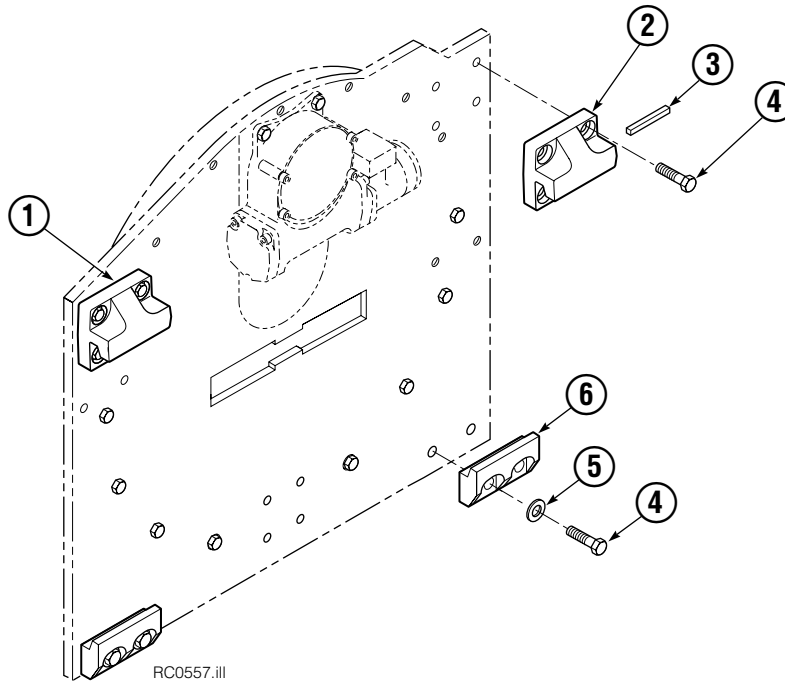

Bolt-On Mounting Group

Class III, 4°			
REF	QTY	PART NO.	DESCRIPTION
		678501	Mounting Group
1	1	670684	Upper Hook – LH
2	1	670685	Upper Hook – RH
3	1	670704	Stop Kit
4	8	667765	Capscrew, 5/8 NC x 1.50
5	4	667225	Washer
6	2	675969	Lower Hook