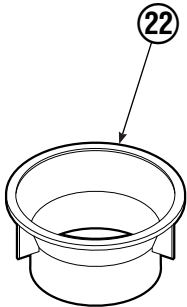

▲ See Revolving Connection page for parts breakdown.

Revolving Connection Positioned Short Arm

RC0667.iii

77F			
REF	QTY	PART NO.	DESCRIPTION
		681281	Revolving Connection
1	2	768798	Capscrew, M8 x 45
2	1	681285	End Block
3	1	681593	Shim
4	1	7341	Snap Ring
5	1	681284	Shaft
6	1	681585	Service Kit
7	6	663694	Plug
8	1	681282	Body
9	1	3138	Snap Ring
10	10	604511	Fitting, 6-6

Short Arm Cylinder

REF	QTY	PART NO.	DESCRIPTION
		557363	Cylinder Assembly
1	3	674843	Bearing
2	1	560997	Nut
3	1	674843	Bearing ♦
4	1	662462	Seal ♦
5	2	638295	Back-Up Ring ♦
6	2	604511	Fitting, 6-6
7	1	556852	Fitting, 4
8	1	557212	Check Valve
9	1	2801	O-Ring ♦
10	1	562731	Back-Up Ring ♦
11	1	554598	Seal ♦
12	1	628047	Wiper ♦
13	1	555393	Rod
14	1	555724	Retainer
15	1	557389	Piston
16	1	2722	O-Ring ♦
17	1	555741	Shell
18	1	667516	Check Valve Service Kit
19	1	-	Spacer
20	1	669243	Seal Loader
		555725	Service Kit

♦ Included in Service Kit 555725.

Reference: S-5313, S-5314.

Long Arm Cylinder

REF	QTY	PART NO.	DESCRIPTION
		557380	Cylinder Assembly
1	1	674843	Bearing
2	1	560997	Nut
◆3	1	660769	Bearing
◆4	1	662462	Seal
◆5	2	638295	Back-Up Ring
6	2	604511	Fitting, 6-6
7	1	556852	Fitting, 4
8	1	557212	Check Valve
◆9	1	2801	O-Ring
◆10	1	563977	Back-Up Ring
◆11	1	554598	Seal
◆12	1	564930	Wiper
13	1	557399	Rod
14	1	555724	Retainer
15	1	557389	Piston
◆16	1	2722	O-Ring
17	1	555718	Shell
18	1	667516	Check Valve Service Kit
19	1	—	Spacer
20	1	—	Spacer
21	2	675006	Bearing
22	1	669243	Seal Loader
		555725	Service Kit