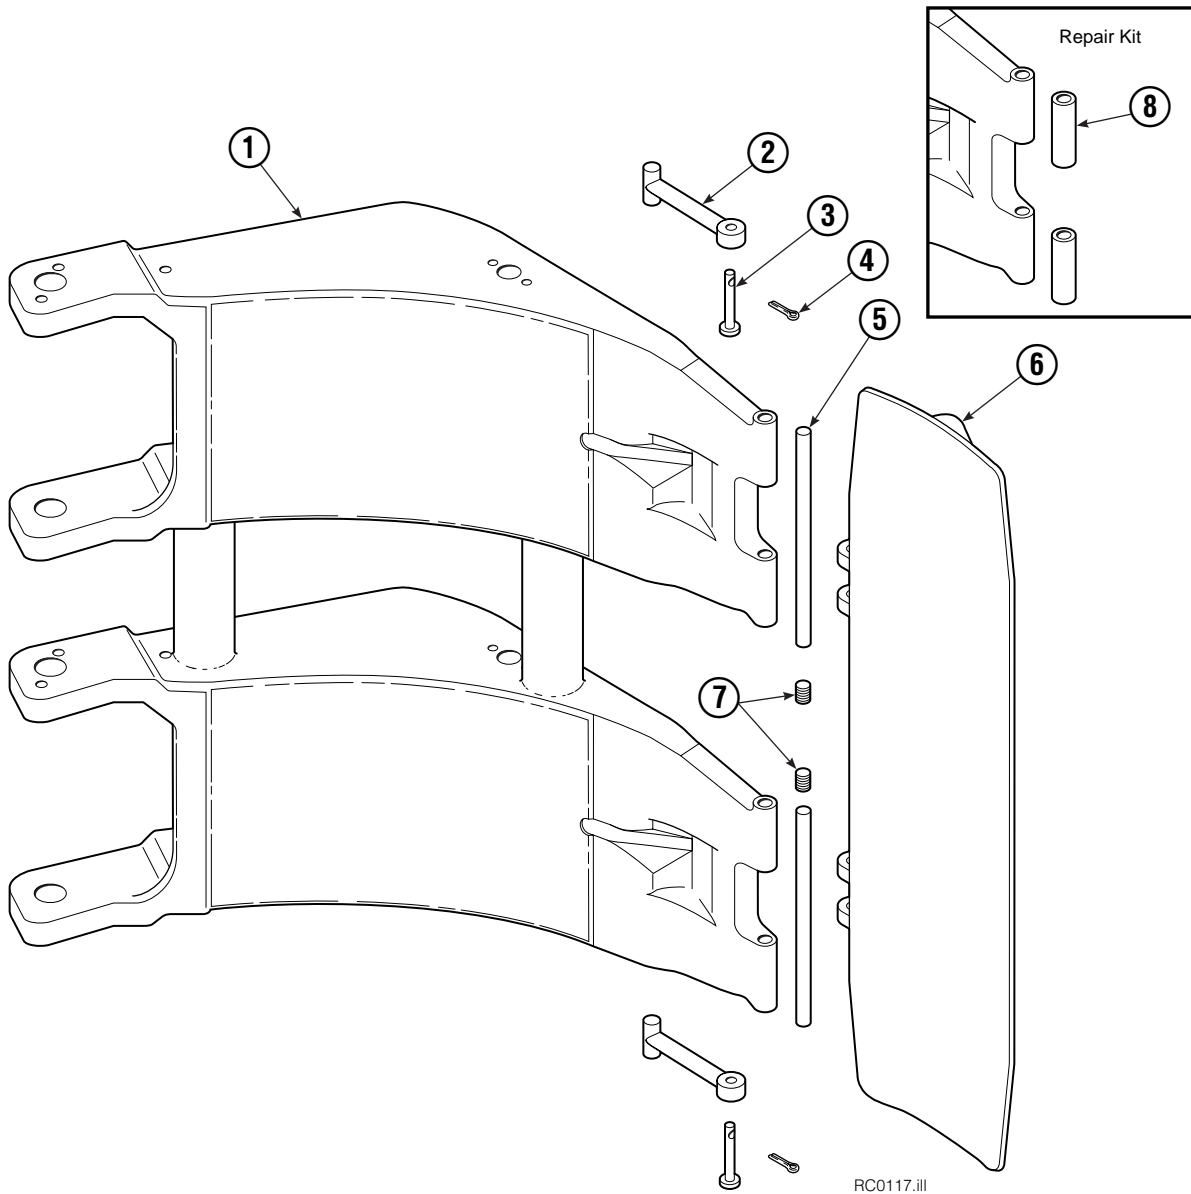

◆ Included in Service Kit 555725.

Ref: S-5320, S-5321

Short Arm

77F			
REF	QTY	PART NO.	DESCRIPTION
		678536	Arm Assembly ▲
1	1	678537	Arm
2	2	674994	Link
3	2	682978	Clevis Pin
4	2	6525	Cotter Pin
5	2	674993	Pin
6	1	674962	Contact Pad
7	2	689900	Plug
8	1	676810	Arm Tip Repair Kit

▲ Arm Assembly includes Contact Pad Group 674948, items 2-7.

Long Arm

77F			
REF	QTY	PART NO.	DESCRIPTION
		680475	Arm Assembly ▲
1	1	680479	Arm
2	2	674994	Link
3	2	682978	Clevis Pin
4	2	6525	Cotter Pin
5	2	674993	Pin
6	1	206601	Contact Pad
7	2	689900	Plug
8	1	676810	Arm Tip Repair Kit