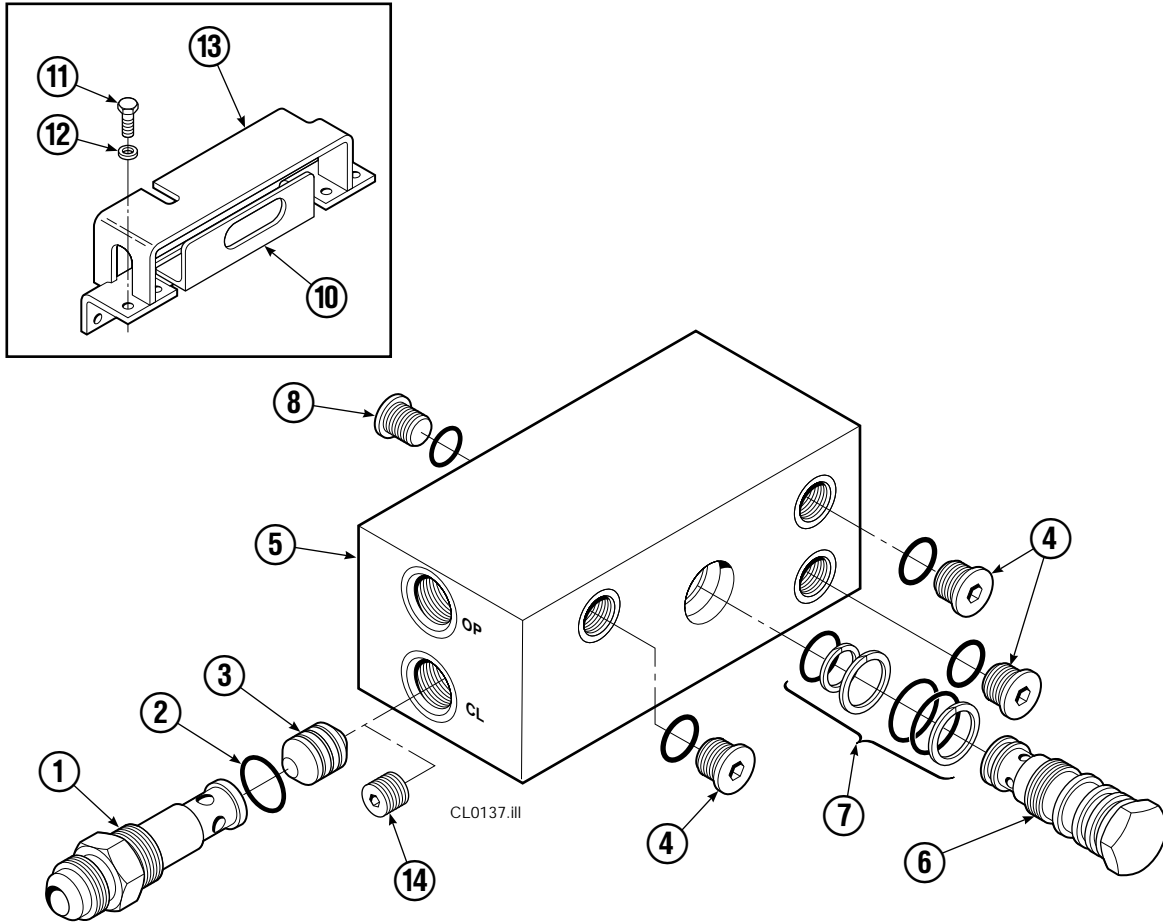

Internet: www.cascorp.com

Frame Group

FP0230.III

120C

REF	QTY	PART NO.	DESCRIPTION	REF	QTY	PART NO.	DESCRIPTION
		214477	Frame Group - 54"	9	1	675067	Hose - 34 in.
		384624	Hose Group	10	1	668861	Valve ▲
		381520	Hydraulic Group	11	1	844137	Bracket
1	1	842804	Frame - 54"	12	1	643524	Capscrew, 3/8NCx.75 GR8
2	2	830820	Shaft	13	3	4750	Capscrew, 3/8NCx.75 GR8
3	2	384134	Cylinder ▲	14	1	601377	Fitting, 8-8
4	2	7961	Roll Pin	15	4	611288	Fitting, 6-8
5	2	7882	Roll Pin	16	2	601676	Fitting, 6-6
6	1	675067	Hose - 34 in.	17	2	617487	Restrictor ▲
7	1	685673	Hose - 60.75 in.	18	-	-	Cover
8	1	685673	Hose - 60.75 in.	19	-	-	Capscrew

▲ See specific page for parts breakdown.

Reference: S-8704.

Restrictor Fitting

REF	QTY	PART NO.	DESCRIPTION
		617487	Restrictor Assembly
1	1	617486	Tee
2	1	2698	O-Ring
3	1	11100	Setscrew
4	1	11099	Cap
5	1	5715	Jam Nut
6	1	2840	O-Ring

Check Valve Non-Sideshift

REF	QTY	PART NO.	DESCRIPTION
★		668861	Check Valve - Non-Sideshift
1	1	667490	Special Fitting
●	2	2841	O-Ring
3	1	667471	Spool
4	3	609455	Fitting
5	1	668862	Valve Body
6	1	678270	Check Valve - V.P.O.
●	1	661347	Service Kit
8	1	604510	Fitting, 6
10	1	▲	Bracket
11	4	670004	Capscrew, 1/2 NC x 1.25
12	4	6232	Washer
13	1	670000	Guard
■	1	676343	Regeneration Elimination Plug
		668864	Service Kit

- Included in Service Kit 668864.
- ★ Includes items 1 thru 8 only.
- ▲ See Frame and Weldment Assembly page.
- For eliminating regeneration circuit only.
(See Technical Bulletin Number 121)

Cylinder

120C			
REF	QTY	PART NO.	DESCRIPTION
		384134	Cylinder Assembly
1	2	■ 6511	Cotter Pin
2	2	■ 667667	Retainer
3	2	■ 667668	Nut
4	1	564906	Shell
5	1	558402	Piston
6	1	✕ 2722	O-Ring
7	1	✕ 557376	Seal
8	1	✕ 2791	O-Ring
9	1	✕ 615134	Back-Up Ring
10	1	667675	Retainer
11	1	✕ 662451	Seal
12	1	✕ 638246	Nylon Ring
13	1	✕ 628047	Wiper
14	1	561012	Nut
15	1	564940	Rod
16	1	667676	Washer
17	1	—	Spacer
18	1	✕ 671049	Seal Loader, Piston
19	1	✕ 671052	Seal Loader, Retainer
		667723	Service Kit