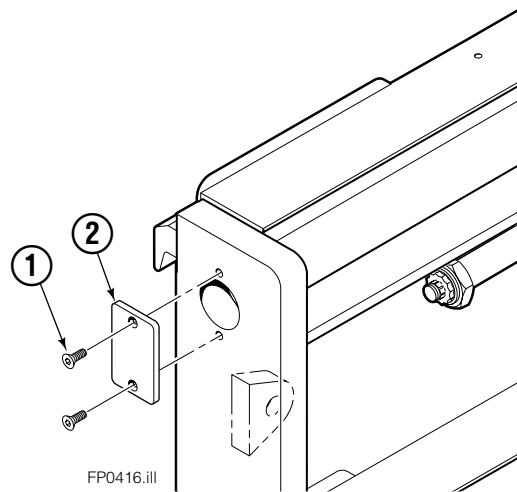

Mounting Group

120C/150C Class IV			
REF	QTY	PART NO.	DESCRIPTION
		381517	Mounting Group
1	4	553857	Nut
2	2	678034	Lower Hook
3	4	667225	Washer
4	4	638601	Capscrew

Backrest Group

REF	QTY	PART NO.	DESCRIPTION
		214444	Backrest Group
1	8	4771	Capscrew
2	4	830774	End Plate