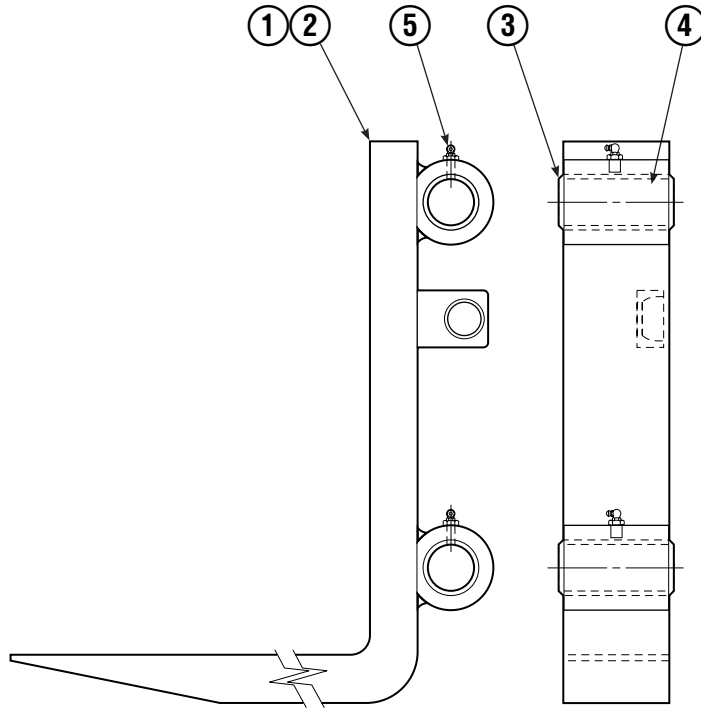

Fork Group

FP0191.III

REF	QTY	PART NO.	DESCRIPTION
		214464	Fork Group
1	1	840212	Fork, L.H.
2	1	840207	Fork, R.H.
3	8	7223	Retaining Ring
4	4	828468	Bushing
5	4	828471	Lube Fitting