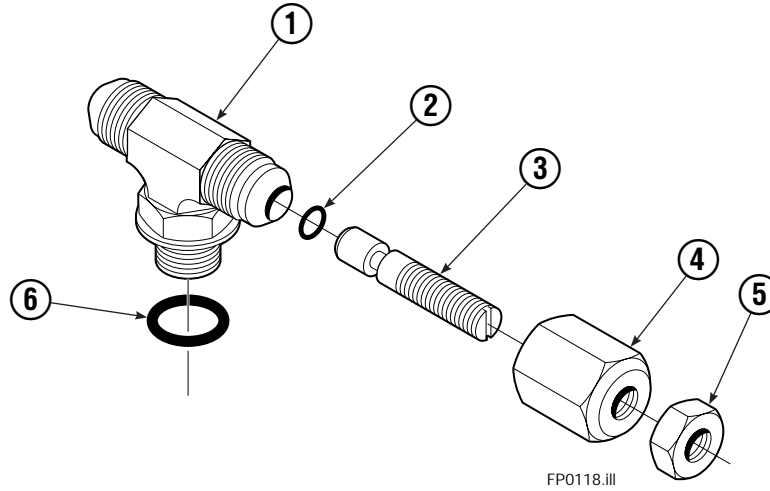

Internet: www.cascorp.com

Frame Group

FP0230.III

120C

REF	QTY	PART NO.	DESCRIPTION	REF	QTY	PART NO.	DESCRIPTION
		214477	Frame Group - 54"	9	1	675067	Hose - 34 in.
		384624	Hose Group	10	1	668861	Valve ▲
		381520	Hydraulic Group	11	1	844137	Bracket
1	1	842804	Frame - 54"	12	1	643524	Capscrew, 3/8NCx.75 GR8
2	2	830820	Shaft	13	3	4750	Capscrew, 3/8NCx.75 GR8
3	2	384134	Cylinder ▲	14	1	601377	Fitting, 8-8
4	2	7961	Roll Pin	15	4	611288	Fitting, 6-8
5	2	7882	Roll Pin	16	2	601676	Fitting, 6-6
6	1	675067	Hose - 34 in.	17	2	617487	Restrictor ▲
7	1	685673	Hose - 60.75 in.	18	-	-	Cover
8	1	685673	Hose - 60.75 in.	19	-	-	Capscrew

▲ See specific page for parts breakdown.

Reference: S-8704.

Restrictor Fitting

REF	QTY	PART NO.	DESCRIPTION
		617487	Restrictor Assembly
1	1	617486	Tee
2	1	2698	O-Ring
3	1	11100	Setscrew
4	1	11099	Cap
5	1	5715	Jam Nut
6	1	2840	O-Ring

Check Valve Non-Sideshift

REF	QTY	PART NO.	DESCRIPTION
★		668861	Check Valve - Non-Sideshift
1	1	667490	Special Fitting
●	2	2841	O-Ring
3	1	667471	Spool
4	3	609455	Fitting
5	1	668862	Valve Body
6	1	678270	Check Valve - V.P.O.
●	1	661347	Service Kit
8	1	604510	Fitting, 6
10	1	▲	Bracket
11	4	670004	Capscrew, 1/2 NC x 1.25
12	4	6232	Washer
13	1	670000	Guard
■	1	676343	Regeneration Elimination Plug
		668864	Service Kit

- Included in Service Kit 668864.
- ★ Includes items 1 thru 8 only.
- ▲ See Frame and Weldment Assembly page.
- For eliminating regeneration circuit only.
(See Technical Bulletin Number 121)

Cylinder

120C			
REF	QTY	PART NO.	DESCRIPTION
		384134	Cylinder Assembly
1	2	■ 6511	Cotter Pin
2	2	■ 667667	Retainer
3	2	■ 667668	Nut
4	1	564906	Shell
5	1	558402	Piston
6	1	✕ 2722	O-Ring
7	1	✕ 557376	Seal
8	1	✕ 2791	O-Ring
9	1	✕ 615134	Back-Up Ring
10	1	667675	Retainer
11	1	✕ 662451	Seal
12	1	✕ 638246	Nylon Ring
13	1	✕ 628047	Wiper
14	1	561012	Nut
15	1	564940	Rod
16	1	667676	Washer
17	1	—	Spacer
18	1	✕ 671049	Seal Loader, Piston
19	1	✕ 671052	Seal Loader, Retainer
		667723	Service Kit