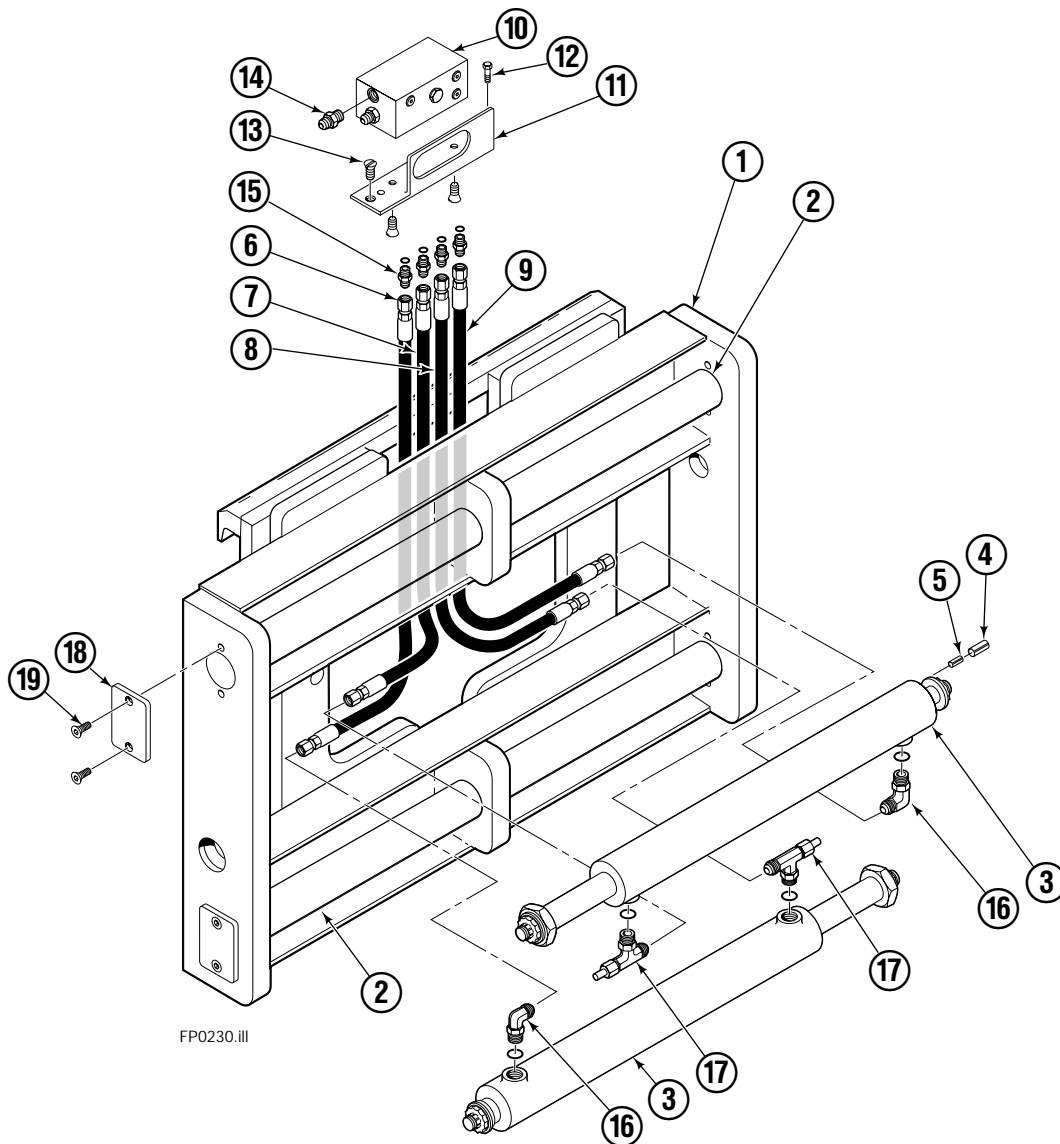

Internet: www.cascorp.com

Frame Group

FP0230.III

120C

REF	QTY	PART NO.	DESCRIPTION	REF	QTY	PART NO.	DESCRIPTION
		214477	Frame Group - 54"	9	1	675067	Hose - 34 in.
		384624	Hose Group	10	1	668861	Valve ▲
		381520	Hydraulic Group	11	1	844137	Bracket
1	1	842804	Frame - 54"	12	1	643524	Capscrew, 3/8NCx.75 GR8
2	2	830820	Shaft	13	3	4750	Capscrew, 3/8NCx.75 GR8
3	2	384134	Cylinder ▲	14	1	601377	Fitting, 8-8
4	2	7961	Roll Pin	15	4	611288	Fitting, 6-8
5	2	7882	Roll Pin	16	2	601676	Fitting, 6-6
6	1	675067	Hose - 34 in.	17	2	617487	Restrictor ▲
7	1	685673	Hose - 60.75 in.	18	-	-	Cover
8	1	685673	Hose - 60.75 in.	19	-	-	Capscrew

▲ See specific page for parts breakdown.

Reference: S-8704.

Restrictor Fitting

REF	QTY	PART NO.	DESCRIPTION
		617487	Restrictor Assembly
1	1	617486	Tee
2	1	2698	O-Ring
3	1	11100	Setscrew
4	1	11099	Cap
5	1	5715	Jam Nut
6	1	2840	O-Ring

Check Valve Non-Sideshift

REF	QTY	PART NO.	DESCRIPTION
★		668861	Check Valve - Non-Sideshift
1	1	667490	Special Fitting
●	2	2841	O-Ring
3	1	667471	Spool
4	3	609455	Fitting
5	1	668862	Valve Body
6	1	678270	Check Valve - V.P.O.
●	1	661347	Service Kit
8	1	604510	Fitting, 6
10	1	▲	Bracket
11	4	670004	Capscrew, 1/2 NC x 1.25
12	4	6232	Washer
13	1	670000	Guard
■	1	676343	Regeneration Elimination Plug
		668864	Service Kit

- Included in Service Kit 668864.
- ★ Includes items 1 thru 8 only.
- ▲ See Frame and Weldment Assembly page.
- For eliminating regeneration circuit only.
(See Technical Bulletin Number 121)

Cylinder

120C			
REF	QTY	PART NO.	DESCRIPTION
		384134	Cylinder Assembly
1	2	■ 6511	Cotter Pin
2	2	■ 667667	Retainer
3	2	■ 667668	Nut
4	1	564906	Shell
5	1	558402	Piston
6	1	✕ 2722	O-Ring
7	1	✕ 557376	Seal
8	1	✕ 2791	O-Ring
9	1	✕ 615134	Back-Up Ring
10	1	667675	Retainer
11	1	✕ 662451	Seal
12	1	✕ 638246	Nylon Ring
13	1	✕ 628047	Wiper
14	1	561012	Nut
15	1	564940	Rod
16	1	667676	Washer
17	1	—	Spacer
18	1	✕ 671049	Seal Loader, Piston
19	1	✕ 671052	Seal Loader, Retainer
		667723	Service Kit