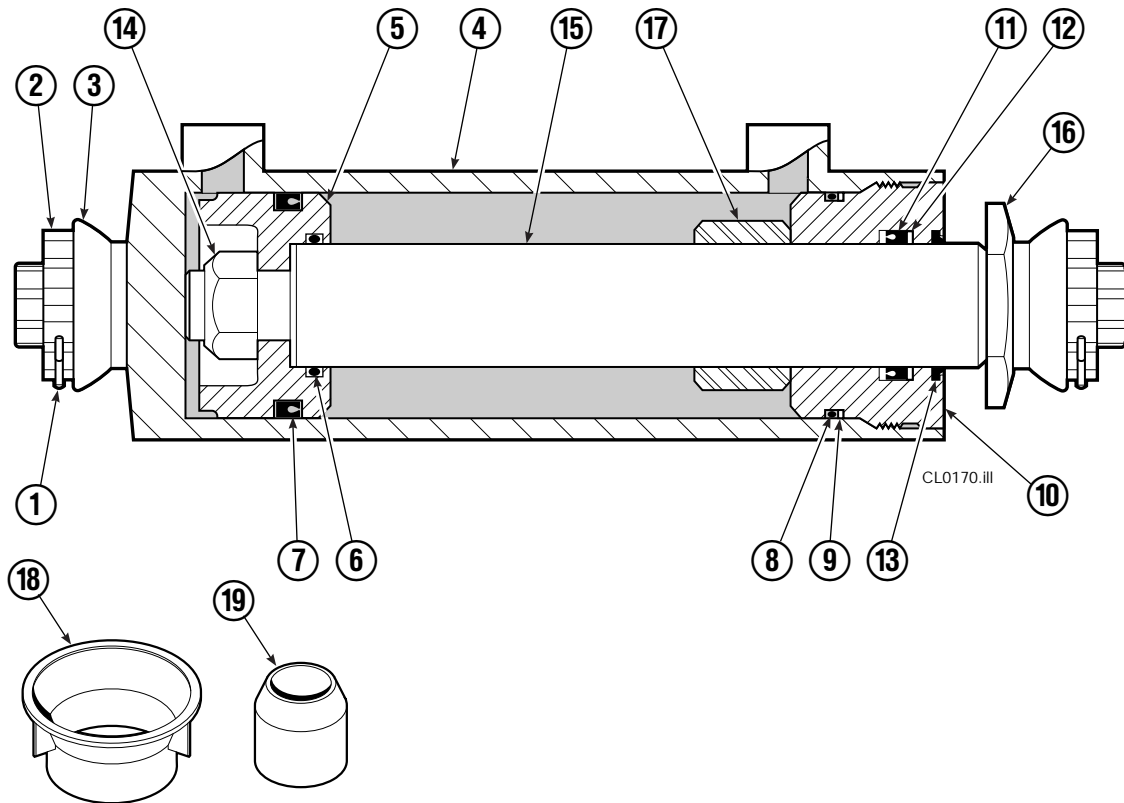

Internet: www.cascorp.com

Frame Group

FP0230.III

120C

REF	QTY	PART NO.	DESCRIPTION	REF	QTY	PART NO.	DESCRIPTION
		214477	Frame Group - 54"	9	1	675067	Hose - 34 in.
		384624	Hose Group	10	1	668861	Valve ▲
		381520	Hydraulic Group	11	1	844137	Bracket
1	1	842804	Frame - 54"	12	1	643524	Capscrew, 3/8NCx.75 GR8
2	2	830820	Shaft	13	3	4750	Capscrew, 3/8NCx.75 GR8
3	2	384134	Cylinder ▲	14	1	601377	Fitting, 8-8
4	2	7961	Roll Pin	15	4	611288	Fitting, 6-8
5	2	7882	Roll Pin	16	2	601676	Fitting, 6-6
6	1	675067	Hose - 34 in.	17	2	617487	Restrictor ▲
7	1	685673	Hose - 60.75 in.	18	-	-	Cover
8	1	685673	Hose - 60.75 in.	19	-	-	Capscrew

▲ See specific page for parts breakdown.

Reference: S-8704.

Restrictor Fitting

REF	QTY	PART NO.	DESCRIPTION
		617487	Restrictor Assembly
1	1	617486	Tee
2	1	2698	O-Ring
3	1	11100	Setscrew
4	1	11099	Cap
5	1	5715	Jam Nut
6	1	2840	O-Ring

Check Valve Non-Sideshift

REF	QTY	PART NO.	DESCRIPTION
★		668861	Check Valve - Non-Sideshift
1	1	667490	Special Fitting
●	2	2841	O-Ring
3	1	667471	Spool
4	3	609455	Fitting
5	1	668862	Valve Body
6	1	678270	Check Valve - V.P.O.
●	1	661347	Service Kit
8	1	604510	Fitting, 6
10	1	▲	Bracket
11	4	670004	Capscrew, 1/2 NC x 1.25
12	4	6232	Washer
13	1	670000	Guard
■	1	676343	Regeneration Elimination Plug
		668864	Service Kit

- Included in Service Kit 668864.
- ★ Includes items 1 thru 8 only.
- ▲ See Frame and Weldment Assembly page.
- For eliminating regeneration circuit only.
(See Technical Bulletin Number 121)

Cylinder

120C			
REF	QTY	PART NO.	DESCRIPTION
		384134	Cylinder Assembly
1	2	■ 6511	Cotter Pin
2	2	■ 667667	Retainer
3	2	■ 667668	Nut
4	1	564906	Shell
5	1	558402	Piston
6	1	✕ 2722	O-Ring
7	1	✕ 557376	Seal
8	1	✕ 2791	O-Ring
9	1	✕ 615134	Back-Up Ring
10	1	667675	Retainer
11	1	✕ 662451	Seal
12	1	✕ 638246	Nylon Ring
13	1	✕ 628047	Wiper
14	1	561012	Nut
15	1	564940	Rod
16	1	667676	Washer
17	1	—	Spacer
18	1	✕ 671049	Seal Loader, Piston
19	1	✕ 671052	Seal Loader, Retainer
		667723	Service Kit