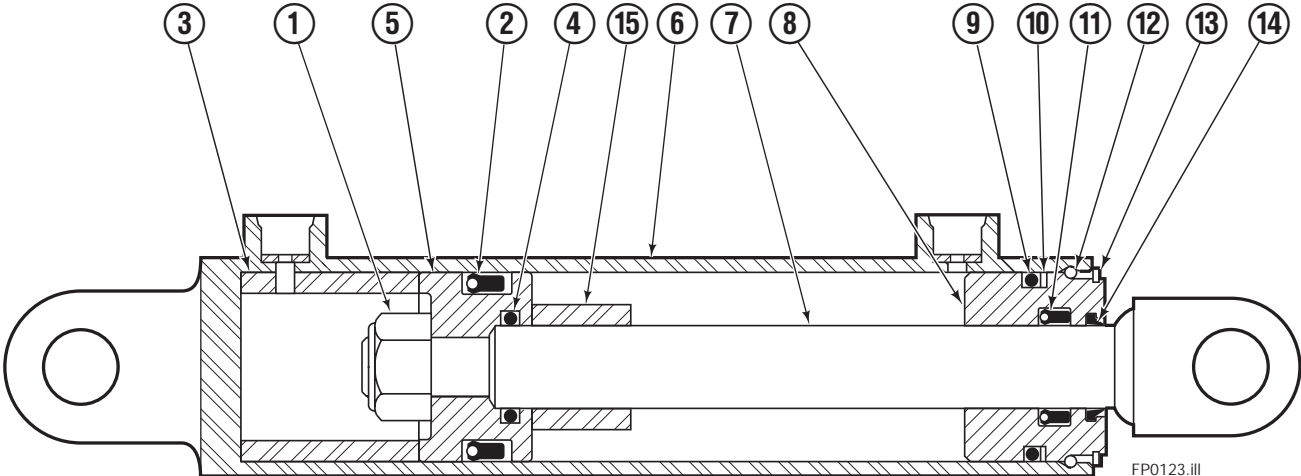

- Included in Service Kit 668864.
- ★ Includes items 1 thru 8 only.
- ▲ See Frame and Weldment Assembly page.
- For eliminating regeneration circuit only.
(See Technical Bulletin Number 121)

Cylinder

120C			
REF	QTY	PART NO.	DESCRIPTION
		384134	Cylinder Assembly
1	2	■ 6511	Cotter Pin
2	2	■ 667667	Retainer
3	2	■ 667668	Nut
4	1	564906	Shell
5	1	558402	Piston
6	1	✕ 2722	O-Ring
7	1	✕ 557376	Seal
8	1	✕ 2791	O-Ring
9	1	✕ 615134	Back-Up Ring
10	1	667675	Retainer
11	1	✕ 662451	Seal
12	1	✕ 638246	Nylon Ring
13	1	✕ 628047	Wiper
14	1	561012	Nut
15	1	564940	Rod
16	1	667676	Washer
17	1	—	Spacer
18	1	✕ 671049	Seal Loader, Piston
19	1	✕ 671052	Seal Loader, Retainer
		667723	Service Kit

✕ Included in Service Kit.
 ■ Included in Nut Service Kit 668925.
 Reference: S-5564, S-5565

Common Parts Group

120C			
REF	QTY	PART NO.	DESCRIPTION
		381515	Common Parts Group
1	2	676650	Bearing - Lower
2	1	686243	Cylinder Assembly ▲
3	1	841031	Anchor Bracket Weldment
4	2	672018	Bearing Segment - Upper
5	2	686217	Cotter Pin
6	1	686214	Pin - Clevis
7	1	686215	Pin - Clevis

▲ See Sideshift Cylinder page for parts breakdown.

Sideshift Cylinder

FP0123.iii

REF	QTY	PART NO.	DESCRIPTION
		686243	Cylinder Assembly
1	1	561012	Nut
■ 2	1	662457	Seal
3	1	564562	Spacer - Head
■ 4	1	2718	O-Ring
5	1	561427	Piston
6	1	561422	Shell
7	1	561422	Rod
8	1	561428	Retainer
■ 9	1	2791	O-Ring
■ 10	1	615134	Back-up Ring
■ 11	1	662449	Seal
12	1	561429	Retaining Ring
13	1	7215	Snap Ring
■ 14	1	626468	Wiper
15	1	---	Spacer - Rod
		561430	Service Kit