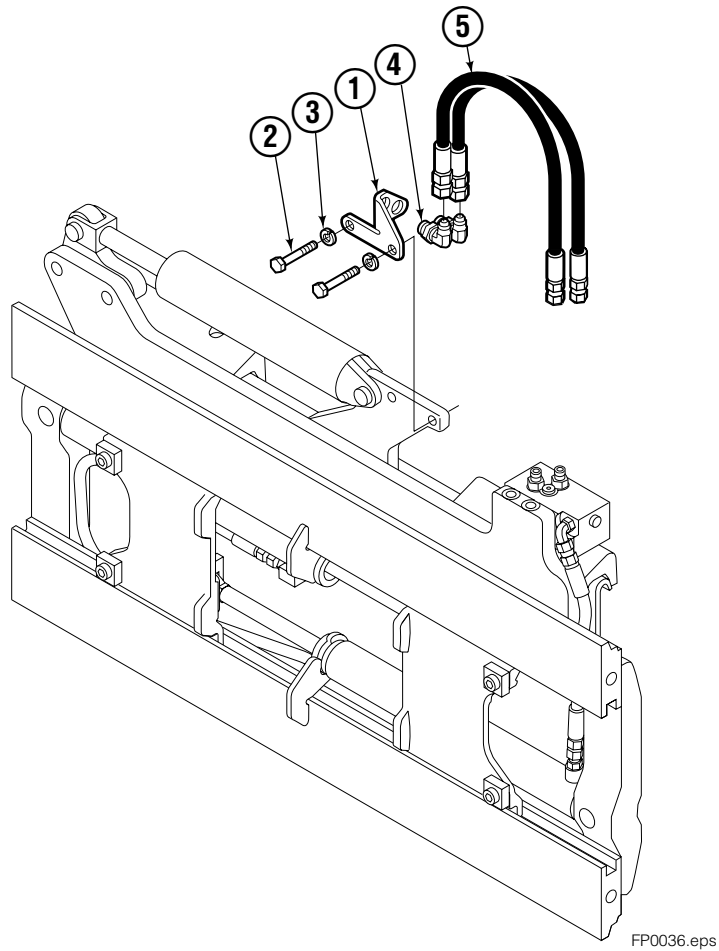

♦ See Cylinder pages for parts breakdown.
Reference: S-4099, S-28520, SK-12017.

● Includes items 1 – 6.

□ Includes items 7 – 24.

▲ Included in Flow Divider Group 209504.

Left Hand Cylinder

120F

REF	QTY	PART NO.	DESCRIPTION
		209486	Cylinder Assembly – 41 in. ■
1	1	564486	Shell – 41 in. ■
2	1	564493	Rod – 41 in. ■
3	1	564451	Retainer
4	1	562056	Piston
5	1	564452	Rod End
6	1	5721	Nut
7	1	564408	● Rod Wiper
8	1	564406	● Rod Seal
9	1	562127	● O-Ring
10	1	563388	● Back-up Ring
11	1	563278	● O-Ring
12	1	564141	● Piston Seal
13	1	678019	Piston Nut
14	1	562942	Retaining Ring
15	1	562951	Snap Ring
		564453	Service Kit

■ Carriage width.

● Included in Service Kit 564453.

Right Hand Cylinder

120F

REF	QTY	PART NO.	DESCRIPTION
		209493	Cylinder Assembly – 41 in. ■
1	1	564500	Shell – 41 in. ■
2	1	564493	Rod – 41 in. ■
3	1	564451	Retainer
4	1	562056	Piston
5	1	564452	Rod End
6	1	5721	Nut
7	1	564408	● Rod Wiper
8	1	564406	● Rod Seal
9	1	562127	● O-Ring
10	1	563388	● Back-up Ring
11	1	563278	● O-Ring
12	1	564141	● Piston Seal
13	1	678019	Piston Nut
14	1	562942	Retaining Ring
15	1	562951	Snap Ring
		564453	Service Kit

■ Carriage width.

● Included in Service Kit 564453.

Flow Divider Group

FP0035.iii

120F			
REF	QTY	PART NO.	DESCRIPTION
		209504	Flow Divider Group
1	1	209310	Valve ■
2	1	209311	Valve Body
3	1	201527	Cartridge-Combiner
4	2	663694	Fitting, 3
5	2	604511	Fitting, 6-6
6	1	601676	Fitting, 6-6
7	1	679992	Service Kit
8	3	685105	Capscrew
9	3	678993	Lockwasher
10	2	207300	O-Ring
11	1	604511	Fitting, 6-6
12	2	2680	Fitting, 6-6
13	2	604510	Fitting, 6
14	1	605743	Fitting, 6-6

■ Includes items 1 through 7.

Standard Installation Group

120F			
REF	QTY	PART NO.	DESCRIPTION
		209506	Installation Group
1	1	207314	Bracket
2	2	762899	Capscrew, M10X20-8.8
3	2	681238	Lockwasher
4	2	2453	Fitting, 8-8
5	2	207425	Hose