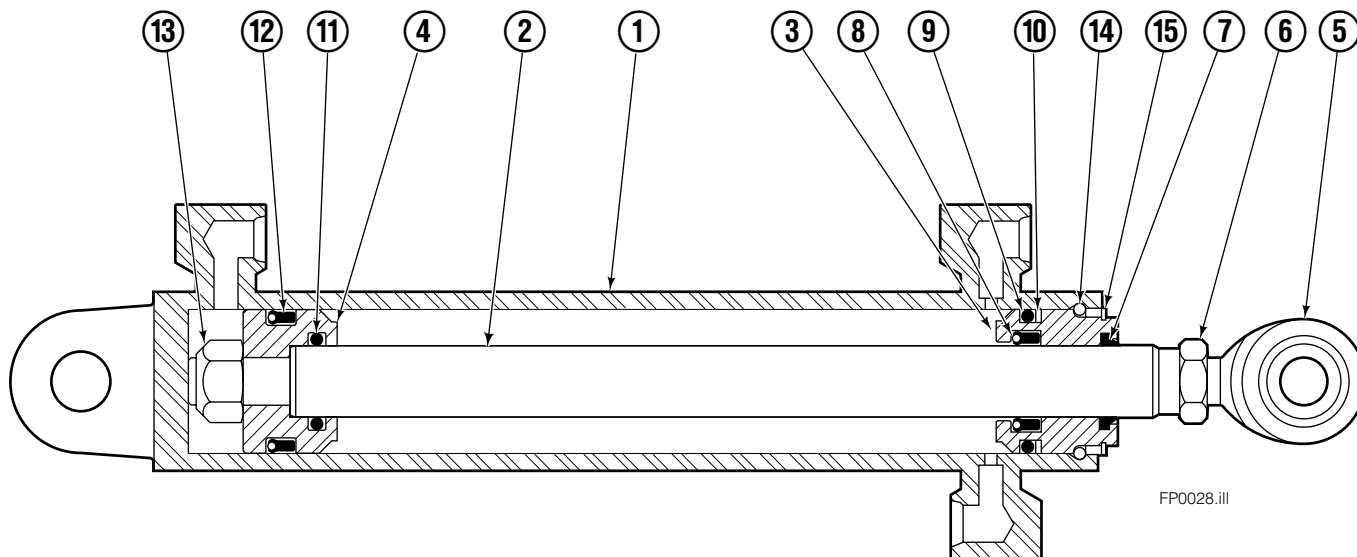

♦ See Cylinder pages for parts breakdown.
Reference: S-4099, S-28520, SK-12017.

● Includes items 1 – 6.

□ Includes items 7 – 24.

▲ Included in Flow Divider Group 209504.

Left Hand Cylinder

120F

REF	QTY	PART NO.	DESCRIPTION
		209486	Cylinder Assembly – 41 in. ■
1	1	564486	Shell – 41 in. ■
2	1	564493	Rod – 41 in. ■
3	1	564451	Retainer
4	1	562056	Piston
5	1	564452	Rod End
6	1	5721	Nut
7	1	564408	● Rod Wiper
8	1	564406	● Rod Seal
9	1	562127	● O-Ring
10	1	563388	● Back-up Ring
11	1	563278	● O-Ring
12	1	564141	● Piston Seal
13	1	678019	Piston Nut
14	1	562942	Retaining Ring
15	1	562951	Snap Ring
		564453	Service Kit

■ Carriage width.

● Included in Service Kit 564453.

Right Hand Cylinder

120F

REF	QTY	PART NO.	DESCRIPTION
		209493	Cylinder Assembly – 41 in. ■
1	1	564500	Shell – 41 in. ■
2	1	564493	Rod – 41 in. ■
3	1	564451	Retainer
4	1	562056	Piston
5	1	564452	Rod End
6	1	5721	Nut
7	1	564408	● Rod Wiper
8	1	564406	● Rod Seal
9	1	562127	● O-Ring
10	1	563388	● Back-up Ring
11	1	563278	● O-Ring
12	1	564141	● Piston Seal
13	1	678019	Piston Nut
14	1	562942	Retaining Ring
15	1	562951	Snap Ring
		564453	Service Kit