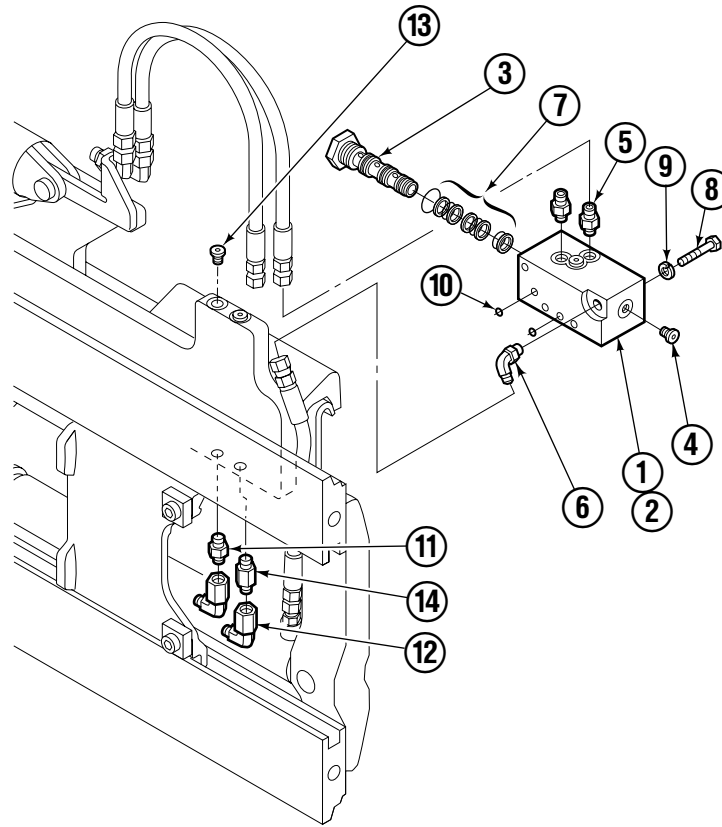

♦ See Cylinder pages for parts breakdown.
Reference: S-4099, S-28520, SK-12017.

● Includes items 1 – 6.

□ Includes items 7 – 24.

▲ Included in Flow Divider Group 209504.

Left Hand Cylinder

120F

REF	QTY	PART NO.	DESCRIPTION
		209486	Cylinder Assembly – 41 in. ■
1	1	564486	Shell – 41 in. ■
2	1	564493	Rod – 41 in. ■
3	1	564451	Retainer
4	1	562056	Piston
5	1	564452	Rod End
6	1	5721	Nut
7	1	564408	● Rod Wiper
8	1	564406	● Rod Seal
9	1	562127	● O-Ring
10	1	563388	● Back-up Ring
11	1	563278	● O-Ring
12	1	564141	● Piston Seal
13	1	678019	Piston Nut
14	1	562942	Retaining Ring
15	1	562951	Snap Ring
		564453	Service Kit

■ Carriage width.

● Included in Service Kit 564453.

Right Hand Cylinder

120F

REF	QTY	PART NO.	DESCRIPTION
		209493	Cylinder Assembly – 41 in. ■
1	1	564500	Shell – 41 in. ■
2	1	564493	Rod – 41 in. ■
3	1	564451	Retainer
4	1	562056	Piston
5	1	564452	Rod End
6	1	5721	Nut
7	1	564408	● Rod Wiper
8	1	564406	● Rod Seal
9	1	562127	● O-Ring
10	1	563388	● Back-up Ring
11	1	563278	● O-Ring
12	1	564141	● Piston Seal
13	1	678019	Piston Nut
14	1	562942	Retaining Ring
15	1	562951	Snap Ring
		564453	Service Kit

■ Carriage width.

● Included in Service Kit 564453.

Flow Divider Group

FP0035.iii

120F			
REF	QTY	PART NO.	DESCRIPTION
		209504	Flow Divider Group
1	1	209310	Valve ■
2	1	209311	Valve Body
3	1	201527	Cartridge-Combiner
4	2	663694	Fitting, 3
5	2	604511	Fitting, 6-6
6	1	601676	Fitting, 6-6
7	1	679992	Service Kit
8	3	685105	Capscrew
9	3	678993	Lockwasher
10	2	207300	O-Ring
11	1	604511	Fitting, 6-6
12	2	2680	Fitting, 6-6
13	2	604510	Fitting, 6
14	1	605743	Fitting, 6-6