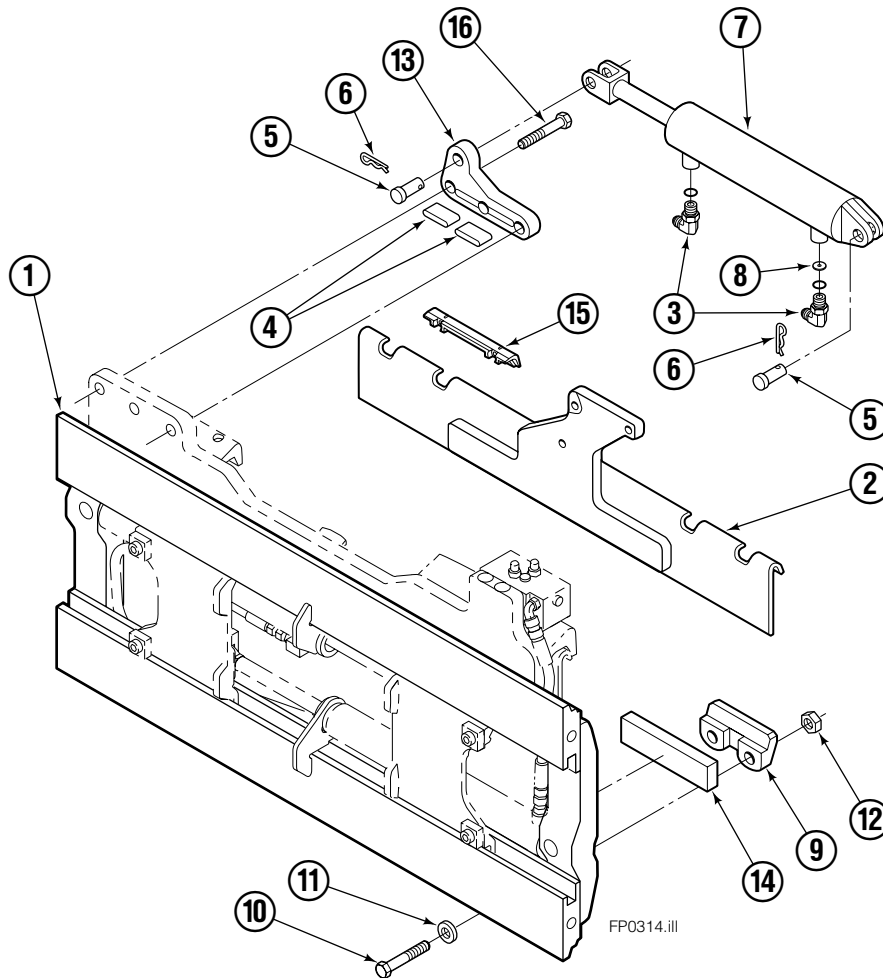

Safety Decals

Part No. 665595
(5) Places

Mounting Group Sideshifting

120F							
REF	QTY	PART NO.	DESCRIPTION	REF	QTY	PART NO.	DESCRIPTION
	●	8485-16	Sideshifting Mounting-41" ■	9	2	6004779	Lower Hook
1	1	6107623	Frame-41" ■	10	4	752903	Cap screw, M16x45
2	1	8484-4	Anchor Bracket-41" ■	11	4	667225	Washer
3	2	601676	Fitting, 6-6	12	4	678990	Nut, M16
4	2	209542	Key	13	1	209309	Lug
5	2	678528	Clevis Pin	14	2	208350	Lower Bearing
6	2	672726	Hairpin Cotter	15	2	672018	Upper Bearing
7	1	381839	Cylinder Assembly ◆	16	3	752907	Cap screw, M20x50 Lg-8.8
8	1	675550	Washer (orifice .085)				

■ Carriage width.

● Includes items 2 through 16.

◆ See Cylinder page for parts breakdown.

Reference: S-28100, S-8485, SK-6042.

Sideshift Cylinder

FP0029.iii

120F			
REF	QTY	PART NO.	DESCRIPTION
		381839	Cylinder Assembly
1	1	678019	Nut
2	1	662456	▲ Seal
3	1	553527	Piston
4	1	636852	▲ Wiper
5	1	649817	▲ Back-up Ring
6	1	-	Washer (orifice .085)
7	1	6119823	Shell
8	1	6119827	Rod
9	1	2789	▲ O-Ring
10	1	615132	▲ Back-up Ring
11	1	553528	Retainer
12	1	553688	Retaining Ring
13	1	7211	Snap Ring
14	1	662447	▲ Seal
		553866	Service Kit

♦ See Cylinder pages for parts breakdown.
Reference: S-4099, S-28520, SK-12017.

● Includes items 1 – 6.

□ Includes items 7 – 24.

▲ Included in Flow Divider Group 209504.

Left Hand Cylinder

120F

REF	QTY	PART NO.	DESCRIPTION
		209486	Cylinder Assembly – 41 in. ■
1	1	564486	Shell – 41 in. ■
2	1	564493	Rod – 41 in. ■
3	1	564451	Retainer
4	1	562056	Piston
5	1	564452	Rod End
6	1	5721	Nut
7	1	564408	● Rod Wiper
8	1	564406	● Rod Seal
9	1	562127	● O-Ring
10	1	563388	● Back-up Ring
11	1	563278	● O-Ring
12	1	564141	● Piston Seal
13	1	678019	Piston Nut
14	1	562942	Retaining Ring
15	1	562951	Snap Ring
		564453	Service Kit