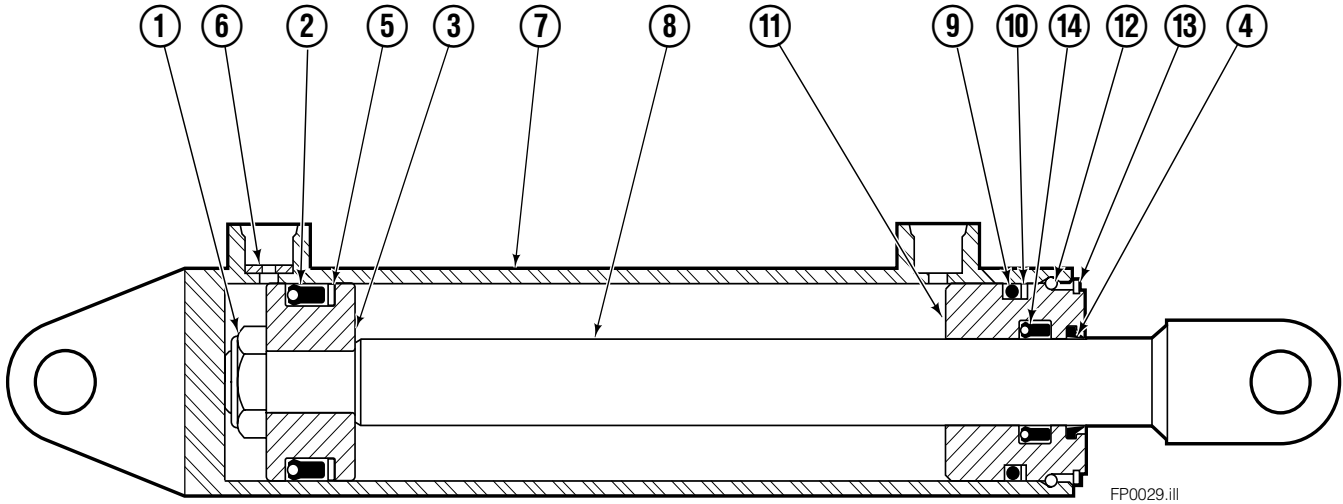

Safety Decals

Part No. 665595
(5) Places

Mounting Group Sideshifting

120F							
REF	QTY	PART NO.	DESCRIPTION	REF	QTY	PART NO.	DESCRIPTION
	●	8485-16	Sideshifting Mounting-41" ■	9	2	6004779	Lower Hook
1	1	6107623	Frame-41" ■	10	4	752903	Cap screw, M16x45
2	1	8484-4	Anchor Bracket-41" ■	11	4	667225	Washer
3	2	601676	Fitting, 6-6	12	4	678990	Nut, M16
4	2	209542	Key	13	1	209309	Lug
5	2	678528	Clevis Pin	14	2	208350	Lower Bearing
6	2	672726	Hairpin Cotter	15	2	672018	Upper Bearing
7	1	381839	Cylinder Assembly ◆	16	3	752907	Cap screw, M20x50 Lg-8.8
8	1	675550	Washer (orifice .085)				

■ Carriage width.

● Includes items 2 through 16.

◆ See Cylinder page for parts breakdown.

Reference: S-28100, S-8485, SK-6042.

Sideshift Cylinder

FP0029.iii

120F			
REF	QTY	PART NO.	DESCRIPTION
		381839	Cylinder Assembly
1	1	678019	Nut
2	1	662456	▲ Seal
3	1	553527	Piston
4	1	636852	▲ Wiper
5	1	649817	▲ Back-up Ring
6	1	-	Washer (orifice .085)
7	1	6119823	Shell
8	1	6119827	Rod
9	1	2789	▲ O-Ring
10	1	615132	▲ Back-up Ring
11	1	553528	Retainer
12	1	553688	Retaining Ring
13	1	7211	Snap Ring
14	1	662447	▲ Seal
		553866	Service Kit