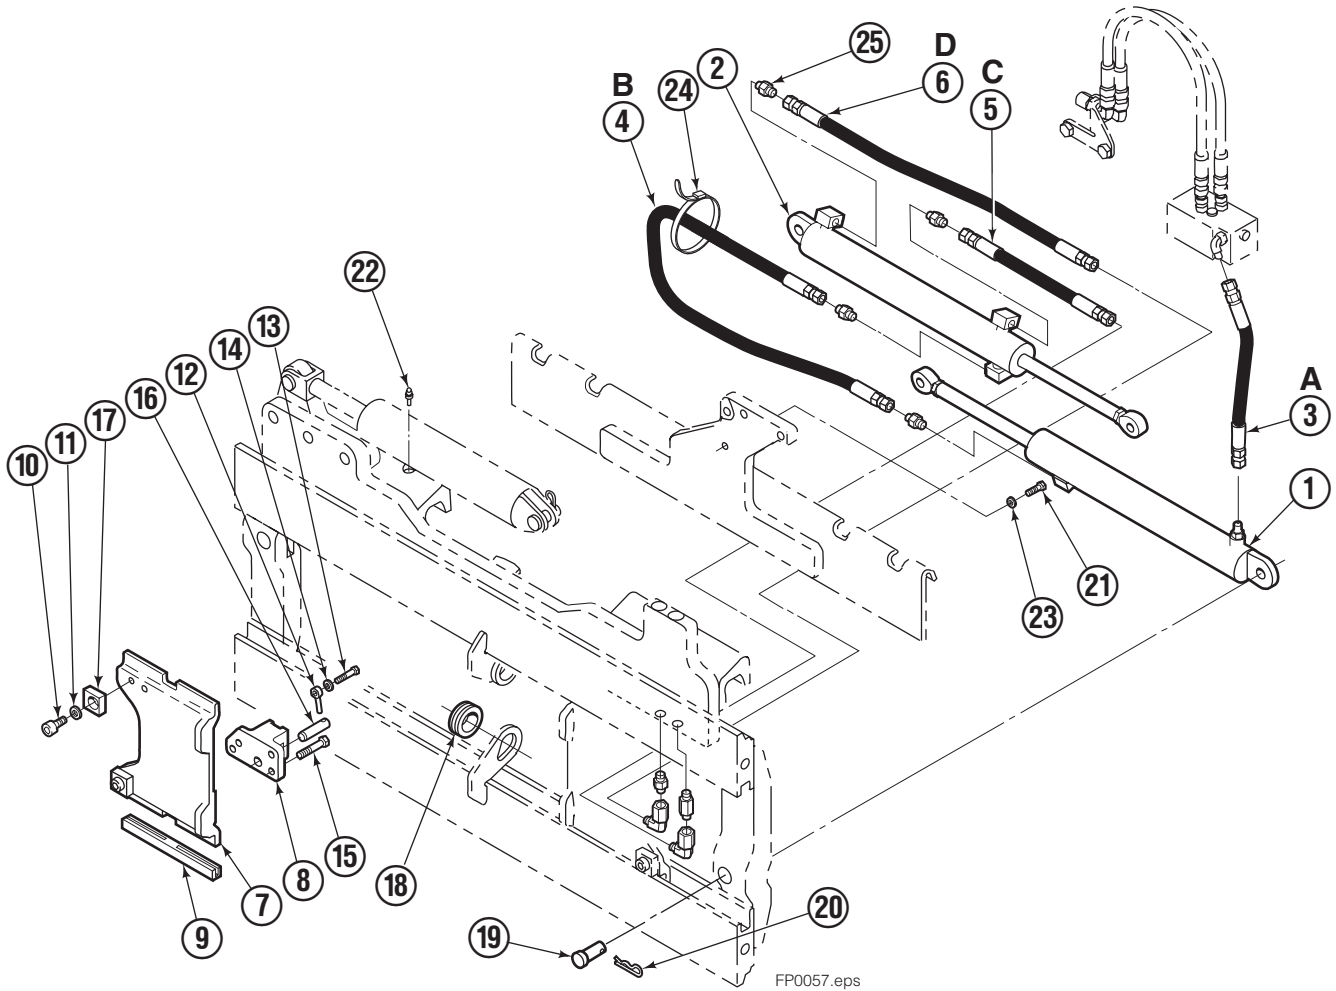

Hydraulic/Fork Group

120F							
REF	QTY	PART NO.	DESCRIPTION	REF	QTY	PART NO.	DESCRIPTION
	●	379310	Hydraulic Group	13	2	763169	Capscrew, M6 x 20
	□	6103938	Fork Group	14	2	680217	Lockwasher, M6
1	1	209486	Cylinder Assembly - LH ♦	15	8	684594	Capscrew, M10 x 20
2	1	209493	Cylinder Assembly - RH ♦	16	2	209308	Pin
3	1	359124	Hose, 19.25 in.	17	4	209306	Block
4	1	209521	Hose, 37.32 in.	18	2	209305	Grommet
5	1	209528	Hose, 15.67 in.	19	2	661675	Clevis Pin
6	1	209529	Hose, 27.80 in.	20	2	672726	Cotter Pin
7	2	6103658	Fork Carrier	21	1	200788	Capscrew, M10 x 35
8	2	209280	Lug	22	2	7403	Grease Fitting
9	4	209303	Bearing	23	1	681238	Lockwasher, M10
10	4	768838	Capscrew, M16 x 30	24	1	200008	Cable Tie
11	4	678992	Lockwasher, M16	25	6	604511	Fitting, 6-6 ▲
12	2	206923	Eyebolt				

♦ See Cylinder pages for parts breakdown.
Reference: S-4099, S-28520, SK-12017.

● Includes items 1 – 6.

□ Includes items 7 – 24.

▲ Included in Flow Divider Group 209504.