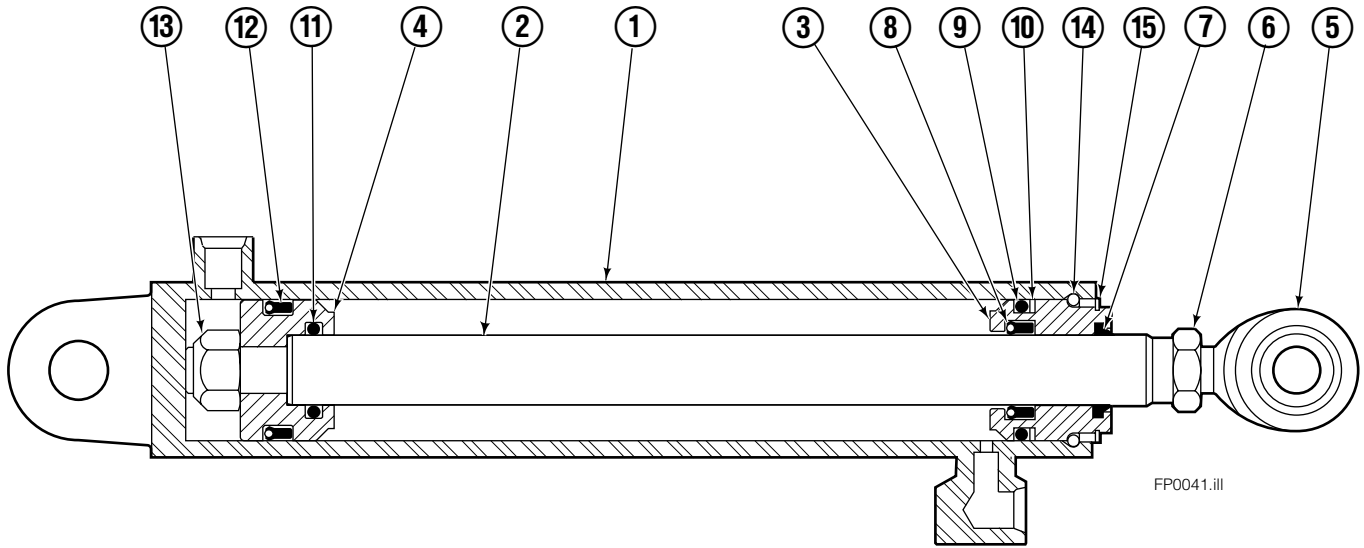

■ Carriage width.

● Includes items 2 through 16.

◆ See Cylinder page for parts breakdown.

Reference: S-28100, S-8485, SK-6042.

Sideshift Cylinder

FP0029.iii

120F			
REF	QTY	PART NO.	DESCRIPTION
		381839	Cylinder Assembly
1	1	678019	Nut
2	1	662456	▲ Seal
3	1	553527	Piston
4	1	636852	▲ Wiper
5	1	649817	▲ Back-up Ring
6	1	-	Washer (orifice .085)
7	1	6119823	Shell
8	1	6119827	Rod
9	1	2789	▲ O-Ring
10	1	615132	▲ Back-up Ring
11	1	553528	Retainer
12	1	553688	Retaining Ring
13	1	7211	Snap Ring
14	1	662447	▲ Seal
		553866	Service Kit

▲ Included in Service Kit 553866.

Hydraulic/Fork Group

120F							
REF	QTY	PART NO.	DESCRIPTION	REF	QTY	PART NO.	DESCRIPTION
	●	379310	Hydraulic Group	13	2	763169	Capscrew, M6 x 20
	□	6103938	Fork Group	14	2	680217	Lockwasher, M6
1	1	209486	Cylinder Assembly - LH ♦	15	8	684594	Capscrew, M10 x 20
2	1	209493	Cylinder Assembly - RH ♦	16	2	209308	Pin
3	1	359124	Hose, 19.25 in.	17	4	209306	Block
4	1	209521	Hose, 37.32 in.	18	2	209305	Grommet
5	1	209528	Hose, 15.67 in.	19	2	661675	Clevis Pin
6	1	209529	Hose, 27.80 in.	20	2	672726	Cotter Pin
7	2	6103658	Fork Carrier	21	1	200788	Capscrew, M10 x 35
8	2	209280	Lug	22	2	7403	Grease Fitting
9	4	209303	Bearing	23	1	681238	Lockwasher, M10
10	4	768838	Capscrew, M16 x 30	24	1	200008	Cable Tie
11	4	678992	Lockwasher, M16	25	6	604511	Fitting, 6-6 ▲
12	2	206923	Eyebolt				

♦ See Cylinder pages for parts breakdown.
Reference: S-4099, S-28520, SK-12017.

● Includes items 1 – 6.

□ Includes items 7 – 24.

▲ Included in Flow Divider Group 209504.

Left Hand Cylinder

120F

REF	QTY	PART NO.	DESCRIPTION
		209486	Cylinder Assembly – 41 in. ■
1	1	564486	Shell – 41 in. ■
2	1	564493	Rod – 41 in. ■
3	1	564451	Retainer
4	1	562056	Piston
5	1	564452	Rod End
6	1	5721	Nut
7	1	564408	● Rod Wiper
8	1	564406	● Rod Seal
9	1	562127	● O-Ring
10	1	563388	● Back-up Ring
11	1	563278	● O-Ring
12	1	564141	● Piston Seal
13	1	678019	Piston Nut
14	1	562942	Retaining Ring
15	1	562951	Snap Ring
		564453	Service Kit