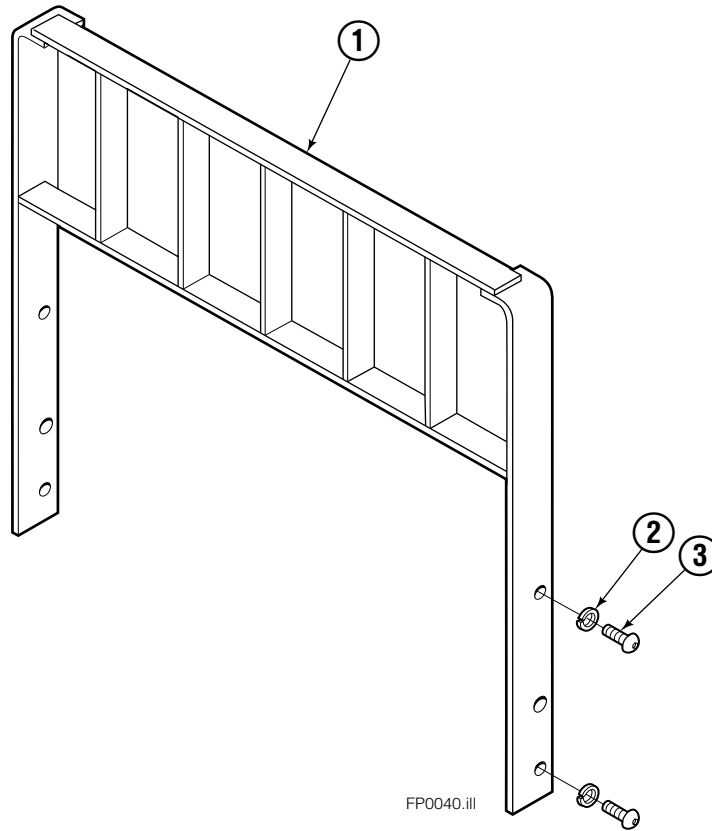

Backrest

100F			
REF	QTY	PART NO.	DESCRIPTION
1	1	209472	Backrest-41x48 in. (1041x1219 mm) ■
2	4	684586	Lockwasher
3	4	200173	Capscrew

■ Width by Height.

Reference: S-4098