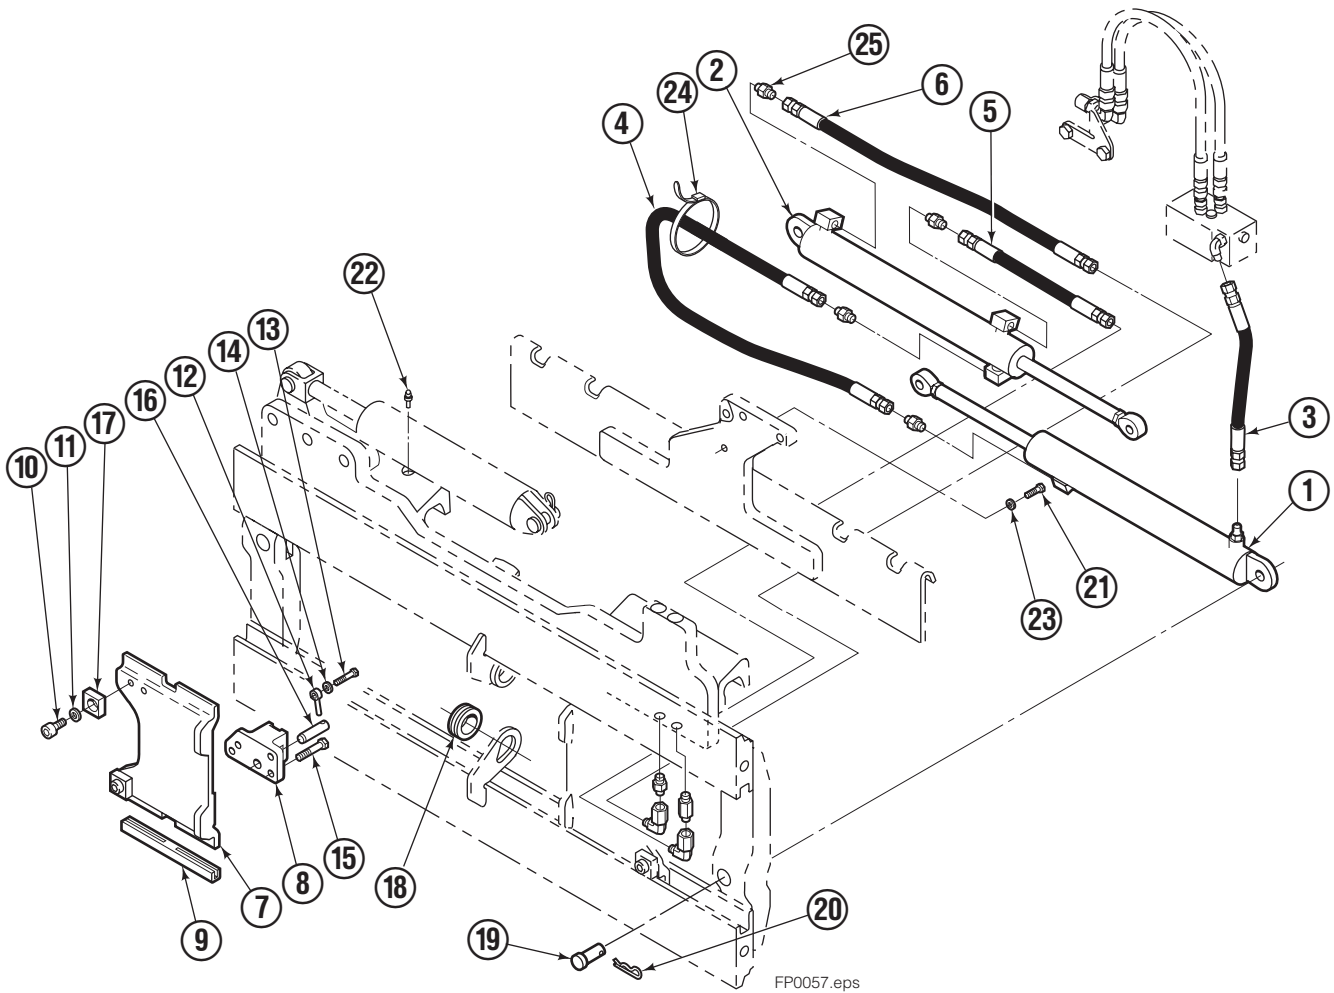

Safety Decals

Mounting Group Sideshifting

100F							
REF	QTY	PART NO.	DESCRIPTION	REF	QTY	PART NO.	DESCRIPTION
		3018761	Sideshifting Mounting Group ●	9	2	678034	Lower Hook
1	1	8476-3	Frame	10	4	638601	Capscrew, M16x2,0x40-8.8
2	1	8484-4	Anchor Bracket	11	4	667225	Washer
3	2	601676	Fitting, 6-6	12	4	553857	Nut
4	2	209542	Key, M10x8x63	13	1	209309	Lug
5	2	678528	Clevis Pin	14	2	676650	Lower Bearing
6	2	672726	Hairpin Cotter	15	2	672018	Upper Bearing
7	1	676649	Cylinder Assembly ◆	16	3	752907	Capscrew, M20x50 Lg-8.8
8	1	675550	Washer (orifice .085)				

● Includes items 2 through 16.

◆ See Cylinder page for parts breakdown.

Reference: S-8485

Sideshift Cylinder

FP0029.ill

REF	QTY	PART NO.	DESCRIPTION
		676649	Cylinder Assembly
1	1	553717	Nut
■ 2	1	662456	Seal
3	1	553527	Piston
■ 4	1	636852	Wiper
■ 5	1	649817	Back-up Ring
6	1	675550	Washer (orifice .085)
7	1	676776	Shell
8	1	553530	Rod
■ 9	1	2789	O-Ring
■ 10	1	615132	Back-up Ring
11	1	553528	Retainer
12	1	553688	Retaining Ring
13	1	7211	Snap Ring
■ 14	1	662447	Seal
		553866	Service Kit

■ Included in Service Kit 553866.

Hydraulic/Fork Group

Reference:
BC-106
SK-6042

100F							
REF	QTY	PART NO.	DESCRIPTION	REF	QTY	PART NO.	DESCRIPTION
		●379310	Hydraulic Group	13	2	763169	Capscrew
		□209502	Fork Group	14	2	680217	Lockwasher
◆1	1	209486	Cylinder Assembly, LH	15	8	681370	Capscrew
▼2	1	209493	Cylinder Assembly, RH	16	2	209308	Pin
3	1	359124	Hose, 19.25 in.	17	4	209306	Block
4	1	209521	Hose, 37.32 in.	18	2	209305	Grommet
5	1	209528	Hose, 15.67 in.	19	2	661675	Clevis Pin
6	1	209529	Hose, 27.80 in.	20	2	672726	Hairpin Cotter
7	2	209391	Fork Carrier	21	1	763022	Capscrew
8	2	209280	Lug	22	2	7403	Grease Fitting
9	4	209303	Bearing	23	1	681238	Lockwasher
10	4	768838	Capscrew	24	1	200008	Cable Tie
11	4	678992	Lockwasher	25	5	604511	Fitting, 6-6
12	2	206923	Eyebolt				