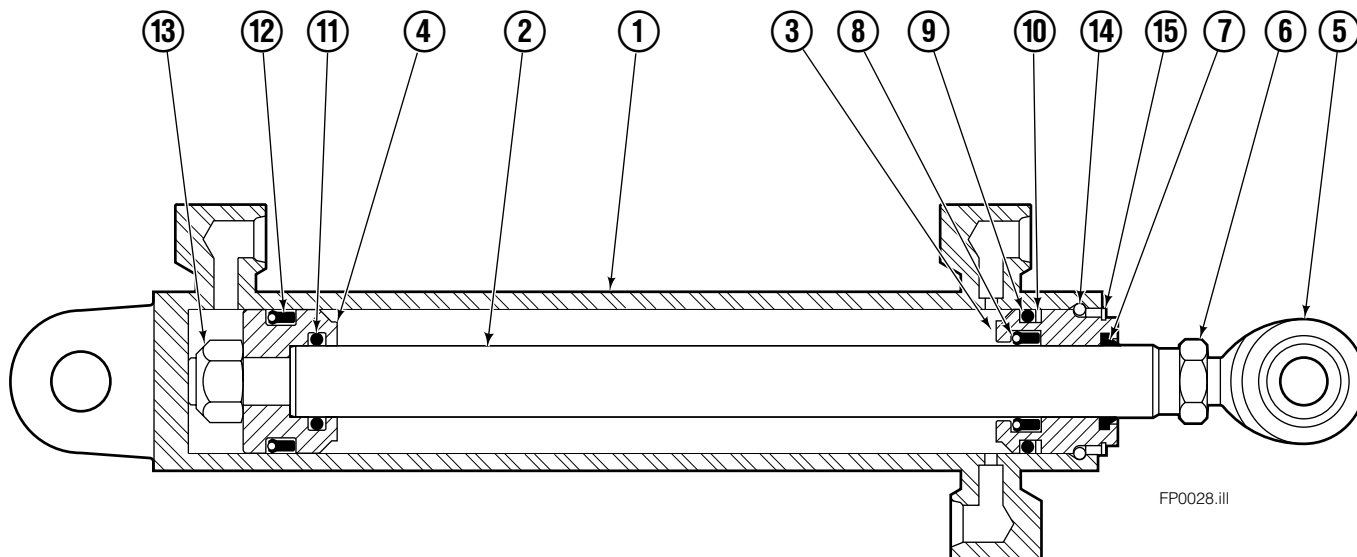

■ Included in Service Kit 553866.

Hydraulic/Fork Group

Reference:
BC-106
SK-6042

100F							
REF	QTY	PART NO.	DESCRIPTION	REF	QTY	PART NO.	DESCRIPTION
		●379310	Hydraulic Group	13	2	763169	Capscrew
		□209502	Fork Group	14	2	680217	Lockwasher
◆1	1	209486	Cylinder Assembly, LH	15	8	681370	Capscrew
▼2	1	209493	Cylinder Assembly, RH	16	2	209308	Pin
3	1	359124	Hose, 19.25 in.	17	4	209306	Block
4	1	209521	Hose, 37.32 in.	18	2	209305	Grommet
5	1	209528	Hose, 15.67 in.	19	2	661675	Clevis Pin
6	1	209529	Hose, 27.80 in.	20	2	672726	Hairpin Cotter
7	2	209391	Fork Carrier	21	1	763022	Capscrew
8	2	209280	Lug	22	2	7403	Grease Fitting
9	4	209303	Bearing	23	1	681238	Lockwasher
10	4	768838	Capscrew	24	1	200008	Cable Tie
11	4	678992	Lockwasher	25	5	604511	Fitting, 6-6
12	2	206923	Eyebolt				

- ◆ See L.H. Cylinder page for parts breakdown.
- ▼ See R.H. Cylinder page for parts breakdown.

- Includes items 1 through 6.
- Includes items 7 through 25.

Left Hand Cylinder

FP0041.iii

100F			
REF	QTY	PART NO.	DESCRIPTION
		209486	Cylinder Assembly – 41 in. ■
1	1	564486	Shell – 41 in. ■
2	1	564493	Rod – 41 in. ■
3	1	564451	Retainer
4	1	562056	Piston
5	1	564452	Rod End
6	1	5721	Nut
7	1	564408	● Rod Wiper
8	1	564406	● Rod Seal
9	1	562127	● O-Ring
10	1	563388	● Back-up Ring
11	1	563278	● O-Ring
12	1	564141	● Piston Seal
13	1	678019	Piston Nut
14	1	562942	Retaining Ring
15	1	562951	Snap Ring
		564453	Service Kit

■ Carriage width.

● Included in Service Kit 564453.

Right Hand Cylinder

100F

REF	QTY	PART NO.	DESCRIPTION
		209493	Cylinder Assembly – 41 in. ■
1	1	564500	Shell – 41 in. ■
2	1	564493	Rod – 41 in. ■
3	1	564451	Retainer
4	1	562056	Piston
5	1	564452	Rod End
6	1	5721	Nut
7	1	564408	● Rod Wiper
8	1	564406	● Rod Seal
9	1	562127	● O-Ring
10	1	563388	● Back-up Ring
11	1	563278	● O-Ring
12	1	564141	● Piston Seal
13	1	678019	Piston Nut
14	1	562942	Retaining Ring
15	1	562951	Snap Ring
		564453	Service Kit