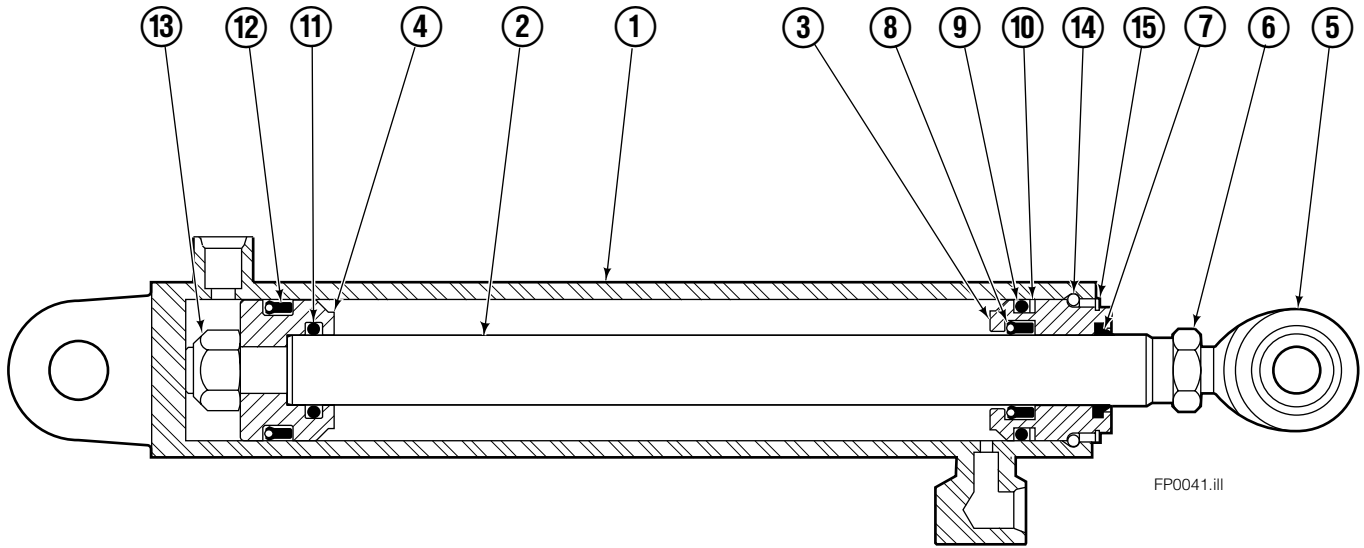

Left Hand Cylinder

FP0041.iii

100F			
REF	QTY	PART NO.	DESCRIPTION
		209486	Cylinder Assembly – 41 in. ■
1	1	564486	Shell – 41 in. ■
2	1	564493	Rod – 41 in. ■
3	1	564451	Retainer
4	1	562056	Piston
5	1	564452	Rod End
6	1	5721	Nut
7	1	564408	● Rod Wiper
8	1	564406	● Rod Seal
9	1	562127	● O-Ring
10	1	563388	● Back-up Ring
11	1	563278	● O-Ring
12	1	564141	● Piston Seal
13	1	678019	Piston Nut
14	1	562942	Retaining Ring
15	1	562951	Snap Ring
		564453	Service Kit

■ Carriage width.

● Included in Service Kit 564453.