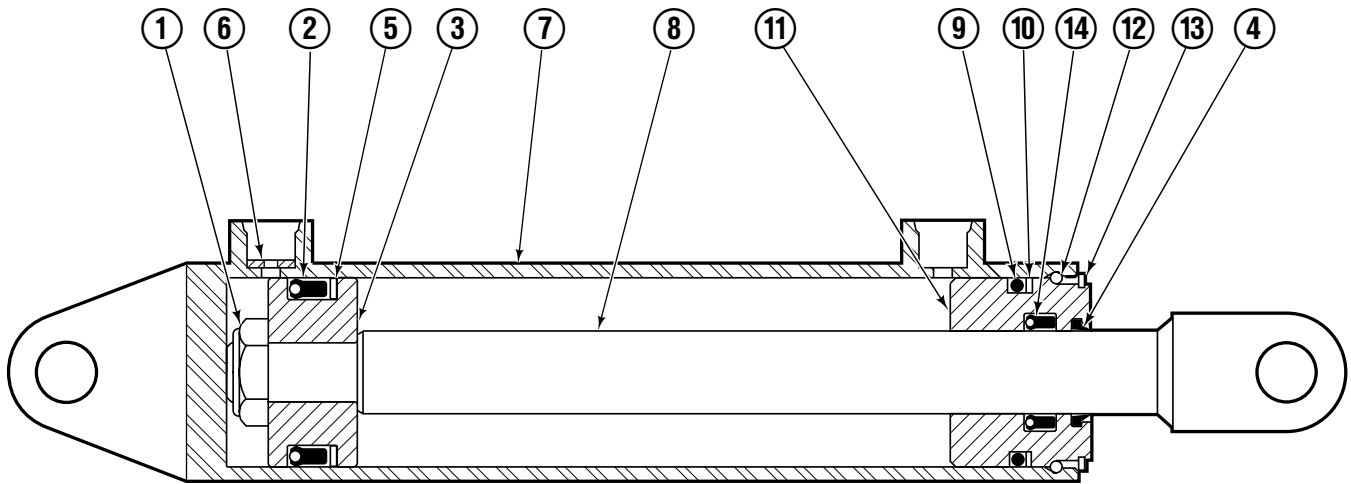

Safety Decals

Mounting Group Sideshifting

100F							
REF	QTY	PART NO.	DESCRIPTION	REF	QTY	PART NO.	DESCRIPTION
		3018761	Sideshifting Mounting Group ●	9	2	678034	Lower Hook
1	1	8476-3	Frame	10	4	638601	Capscrew, M16x2,0x40-8.8
2	1	8484-4	Anchor Bracket	11	4	667225	Washer
3	2	601676	Fitting, 6-6	12	4	553857	Nut
4	2	209542	Key, M10x8x63	13	1	209309	Lug
5	2	678528	Clevis Pin	14	2	676650	Lower Bearing
6	2	672726	Hairpin Cotter	15	2	672018	Upper Bearing
7	1	676649	Cylinder Assembly ◆	16	3	752907	Capscrew, M20x50 Lg-8.8
8	1	675550	Washer (orifice .085)				

● Includes items 2 through 16.

◆ See Cylinder page for parts breakdown.

Reference: S-8485

Sideshift Cylinder

FP0029.ill

REF	QTY	PART NO.	DESCRIPTION
		676649	Cylinder Assembly
1	1	553717	Nut
■ 2	1	662456	Seal
3	1	553527	Piston
■ 4	1	636852	Wiper
■ 5	1	649817	Back-up Ring
6	1	675550	Washer (orifice .085)
7	1	676776	Shell
8	1	553530	Rod
■ 9	1	2789	O-Ring
■ 10	1	615132	Back-up Ring
11	1	553528	Retainer
12	1	553688	Retaining Ring
13	1	7211	Snap Ring
■ 14	1	662447	Seal
		553866	Service Kit