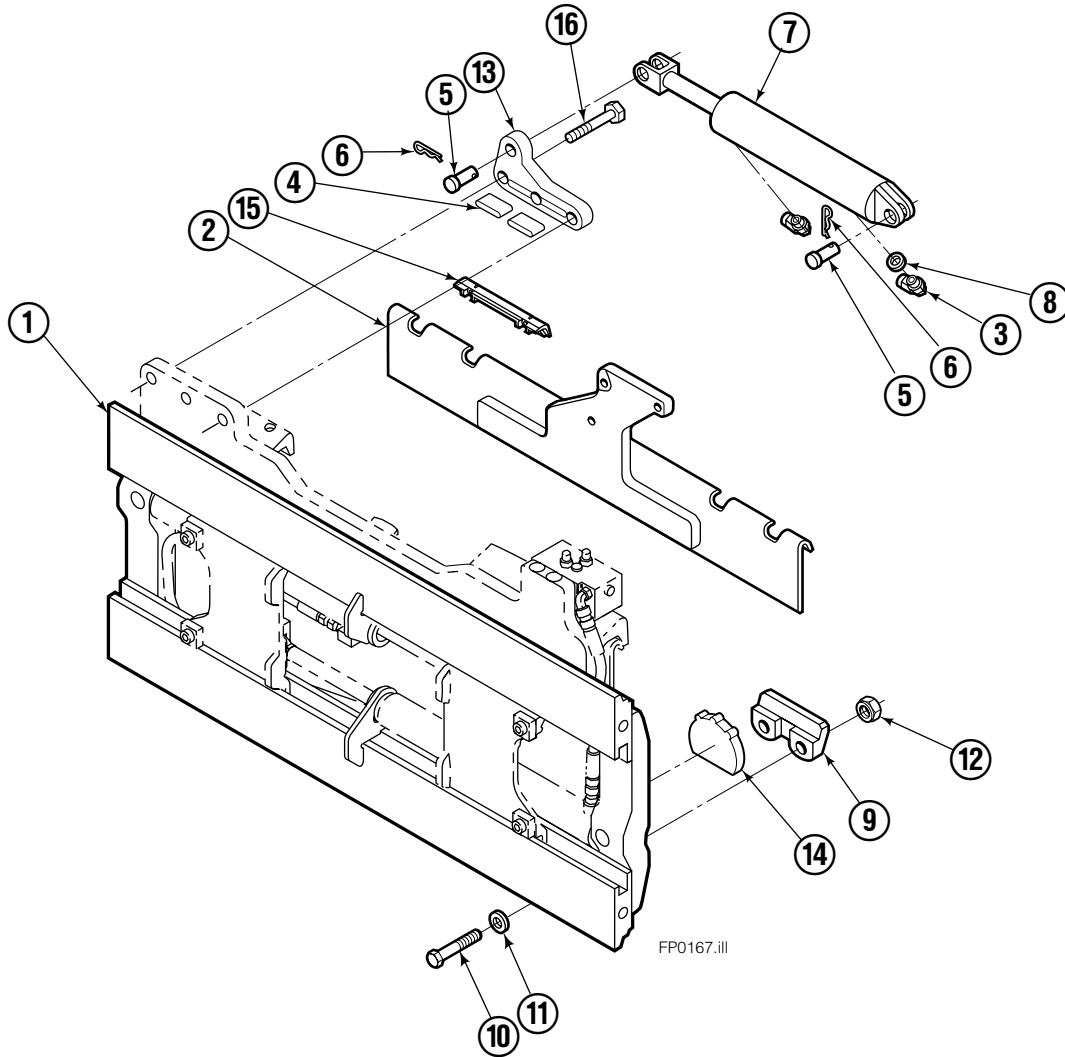

Safety Decals

Mounting Group Sideshifting

100F							
REF	QTY	PART NO.	DESCRIPTION	REF	QTY	PART NO.	DESCRIPTION
		3018761	Sideshifting Mounting Group ●	9	2	678034	Lower Hook
1	1	8476-3	Frame	10	4	638601	Capscrew, M16x2,0x40-8.8
2	1	8484-4	Anchor Bracket	11	4	667225	Washer
3	2	601676	Fitting, 6-6	12	4	553857	Nut
4	2	209542	Key, M10x8x63	13	1	209309	Lug
5	2	678528	Clevis Pin	14	2	676650	Lower Bearing
6	2	672726	Hairpin Cotter	15	2	672018	Upper Bearing
7	1	676649	Cylinder Assembly ◆	16	3	752907	Capscrew, M20x50 Lg-8.8
8	1	675550	Washer (orifice .085)				

● Includes items 2 through 16.

◆ See Cylinder page for parts breakdown.

Reference: S-8485

Sideshift Cylinder

FP0029.ill

REF	QTY	PART NO.	DESCRIPTION
		676649	Cylinder Assembly
1	1	553717	Nut
■ 2	1	662456	Seal
3	1	553527	Piston
■ 4	1	636852	Wiper
■ 5	1	649817	Back-up Ring
6	1	675550	Washer (orifice .085)
7	1	676776	Shell
8	1	553530	Rod
■ 9	1	2789	O-Ring
■ 10	1	615132	Back-up Ring
11	1	553528	Retainer
12	1	553688	Retaining Ring
13	1	7211	Snap Ring
■ 14	1	662447	Seal
		553866	Service Kit

■ Included in Service Kit 553866.

Hydraulic/Fork Group

Reference:
BC-106
SK-6042

100F							
REF	QTY	PART NO.	DESCRIPTION	REF	QTY	PART NO.	DESCRIPTION
		●379310	Hydraulic Group	13	2	763169	Capscrew
		□209502	Fork Group	14	2	680217	Lockwasher
◆1	1	209486	Cylinder Assembly, LH	15	8	681370	Capscrew
▼2	1	209493	Cylinder Assembly, RH	16	2	209308	Pin
3	1	359124	Hose, 19.25 in.	17	4	209306	Block
4	1	209521	Hose, 37.32 in.	18	2	209305	Grommet
5	1	209528	Hose, 15.67 in.	19	2	661675	Clevis Pin
6	1	209529	Hose, 27.80 in.	20	2	672726	Hairpin Cotter
7	2	209391	Fork Carrier	21	1	763022	Capscrew
8	2	209280	Lug	22	2	7403	Grease Fitting
9	4	209303	Bearing	23	1	681238	Lockwasher
10	4	768838	Capscrew	24	1	200008	Cable Tie
11	4	678992	Lockwasher	25	5	604511	Fitting, 6-6
12	2	206923	Eyebolt				