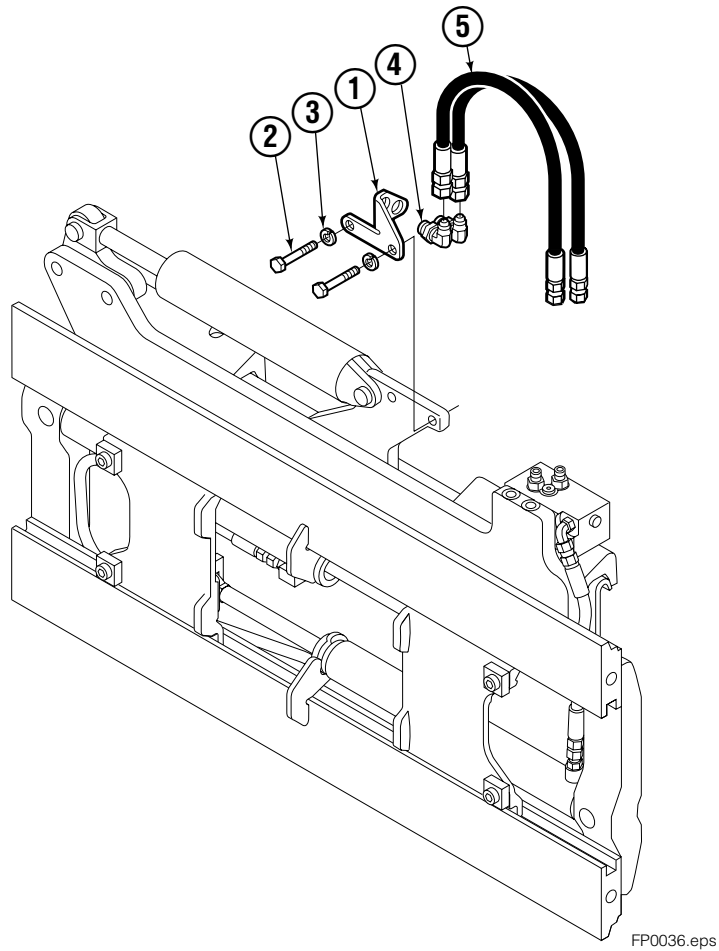

■ Carriage width.

● Included in Service Kit 564453.

Right Hand Cylinder

100F

REF	QTY	PART NO.	DESCRIPTION
		209493	Cylinder Assembly – 41 in. ■
1	1	564500	Shell – 41 in. ■
2	1	564493	Rod – 41 in. ■
3	1	564451	Retainer
4	1	562056	Piston
5	1	564452	Rod End
6	1	5721	Nut
7	1	564408	● Rod Wiper
8	1	564406	● Rod Seal
9	1	562127	● O-Ring
10	1	563388	● Back-up Ring
11	1	563278	● O-Ring
12	1	564141	● Piston Seal
13	1	678019	Piston Nut
14	1	562942	Retaining Ring
15	1	562951	Snap Ring
		564453	Service Kit

■ Carriage width.

● Included in Service Kit 564453.

Flow Divider Group

FP0035.iii

100F			
REF	QTY	PART NO.	DESCRIPTION
		209504	Flow Divider Group
1	1	209310	Valve ■
2	1	209311	Valve Body
3	1	201527	Cartridge-Combiner
4	2	663694	Fitting, 3
5	2	604511	Fitting, 6-6
6	1	601676	Fitting, 6-6
7	1	679992	Service Kit
8	3	685105	Capscrew
9	3	678993	Lockwasher
10	2	207300	O-Ring
11	1	604511	Fitting, 6-6
12	2	2680	Fitting, 6-6
13	2	604510	Fitting, 6
14	1	605743	Fitting, 6-6

■ Includes items 1 through 7.

Standard Installation Group

100F			
REF	QTY	PART NO.	DESCRIPTION
		209506	Installation Group
1	1	207314	Bracket
2	2	762899	Capscrew, M10X20-8.8
3	2	681238	Lockwasher
4	2	2453	Fitting, 8-8
5	2	207425	Hose

Backrest

100F			
REF	QTY	PART NO.	DESCRIPTION
1	1	209472	Backrest-41x48 in. (1041x1219 mm) ■
2	4	684586	Lockwasher
3	4	200173	Capscrew

■ Width by Height.

Reference: S-4098

Do you have questions you need answered right now? Call your nearest Cascade Parts Department.