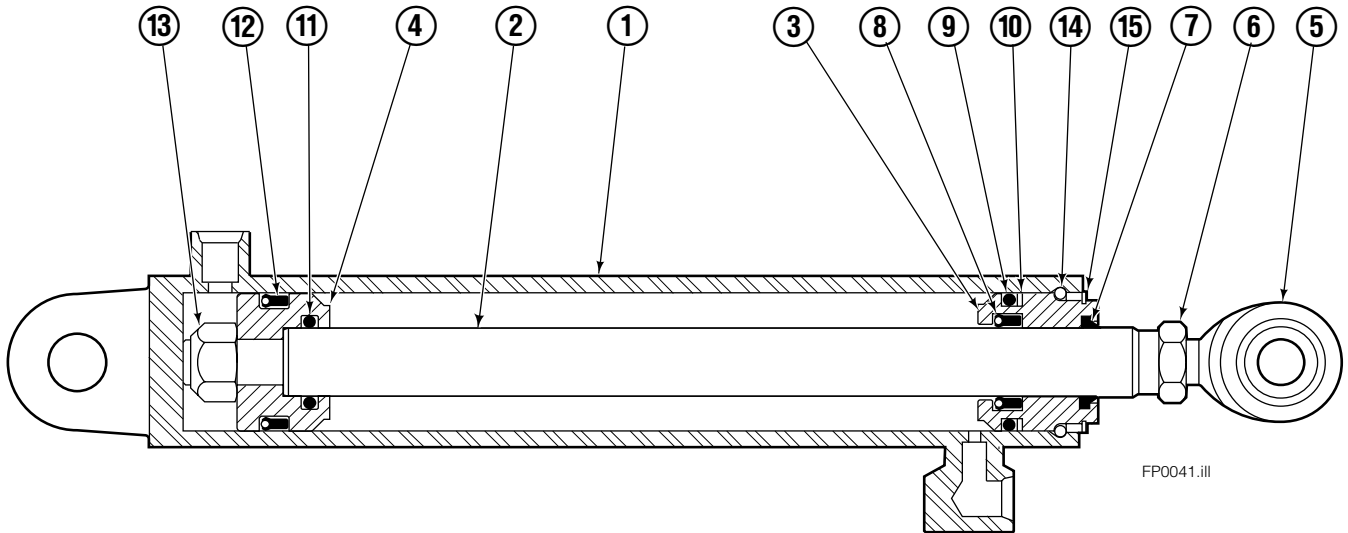

Left Hand Cylinder

FP0041.ill

100F

REF	QTY	PART NO.	DESCRIPTION
		209487	Cylinder Assembly - 49" ■
1	1	564487	Shell - 49" ■
2	1	564494	Rod - 49" ■
3	1	564451	Retainer
4	1	562056	Piston
5	1	564452	Rod End
6	1	5720	Nut
7	1	564408	● Rod Wiper
8	1	564406	● Rod Seal
9	1	562127	● O-Ring
10	1	563388	● Back-up Ring
11	1	563278	● O-Ring
12	1	564141	● Piston Seal
13	1	678019	Piston Nut
14	1	562942	Retaining Ring
15	1	562951	Snap Ring
16	1	---	Spacer
		564453	Service Kit

■ Carriage width.

● Included in Service Kit 564453.

Reference: S-6142.