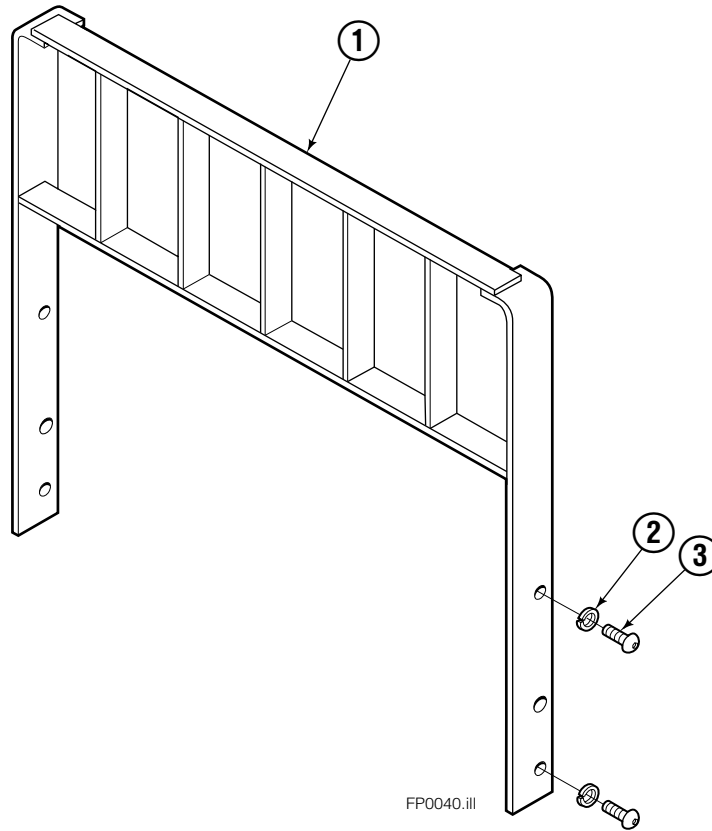

■ Carriage width.

● Included in Service Kit 564453.

Reference S-6143.

Flow Divider Group

FP0035.iii

100F			
REF	QTY	PART NO.	DESCRIPTION
		209504	Flow Divider Group
1	1	209310	Valve ■
2	1	209311	Valve Body
3	1	201527	Cartridge-Combiner
4	2	663694	Fitting, 3
5	2	604511	Fitting, 6-6
6	1	601676	Fitting, 6-6
7	1	679992	Service Kit
8	3	685105	Capscrew
9	3	678993	Lockwasher
10	2	207300	O-Ring
11	1	604511	Fitting, 6-6
12	2	2680	Fitting, 6-6
13	2	604510	Fitting, 6
14	1	605743	Fitting, 6-6

Backrests

100F			
REF	QTY	PART NO.	DESCRIPTION
1	1	209475	Backrest-49"x48" in.(1245x1219 mm)■
2	4	684586	Lockwasher
3	4	200173	Capscrew

■ Width by Height.
Reference: S-4098.

Do you have questions you need answered right now? Call your nearest Cascade Parts Department. Visit us online at www.cascorp.com