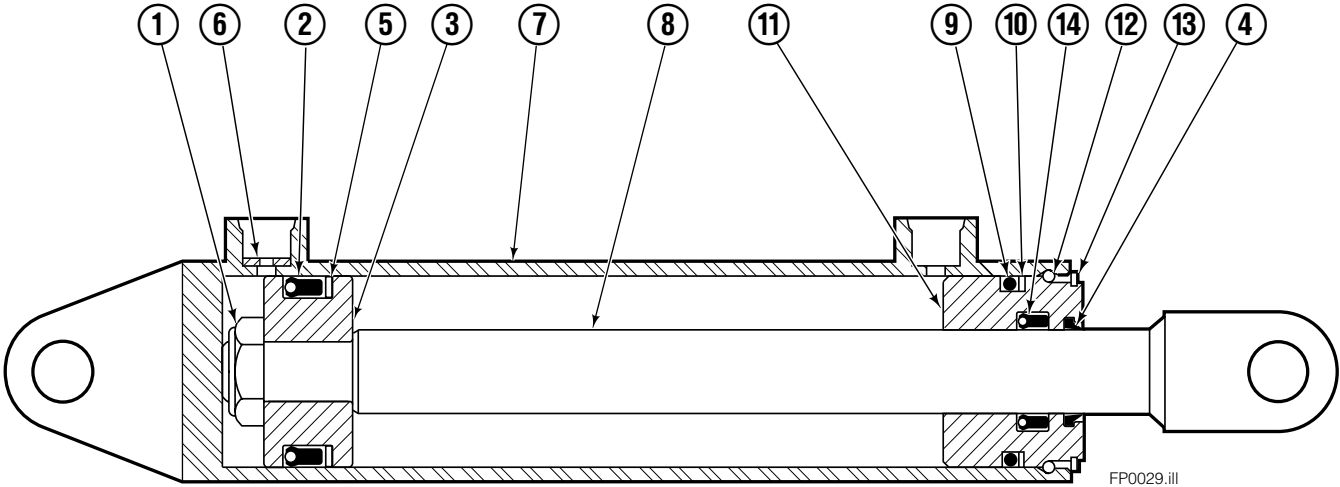

Safety Decals

Mounting Group Sideshifting

Reference:
BC-106
SK-6042
2S-4096

100F

REF	QTY	PART NO.	DESCRIPTION	REF	QTY	PART NO.	DESCRIPTION
	●	209451	Sideshifting Mounting - 49" ■	9	2	204186	Lower Hook
1	1	209385	Frame - 49" ■	10	4	766154	Cap screw, M16x40-8.8
2	1	209394	Anchor Bracket - 49" ■	11	4	667225	Washer
3	2	601676	Fitting, 6-6	12	4	678990	Nut
4	2	209542	Key, M10x8x63	13	1	209309	Lug
5	2	678528	Clevis Pin	14	2	208350	Lower Bearing
6	2	672726	Hairpin Cotter	15	2	672018	Upper Bearing
7	1	676649	Cylinder Assembly ◆	16	3	752907	Cap screw, M20x50 Lg-8.8
8	1	675550	Washer (orifice .085)				

- Carriage width.
- Includes items 2 through 16.
- ◆ See Cylinder page for parts breakdown.

Sideshift Cylinder

FP0029.ill

REF	QTY	PART NO.	DESCRIPTION
		676649	Cylinder Assembly
1	1	553717	Nut
2	1	662456	■ Seal
3	1	553527	Piston
4	1	636852	■ Wiper
5	1	649817	■ Back-up Ring
6	1	675550	Washer (orifice .085)
7	1	676776	Shell
8	1	553530	Rod
9	1	2789	■ O-Ring
10	1	615132	■ Back-up Ring
11	1	553528	Retainer
12	1	553688	Retaining Ring
13	1	7211	Snap Ring
14	1	662447	■ Seal
		553866	Service Kit