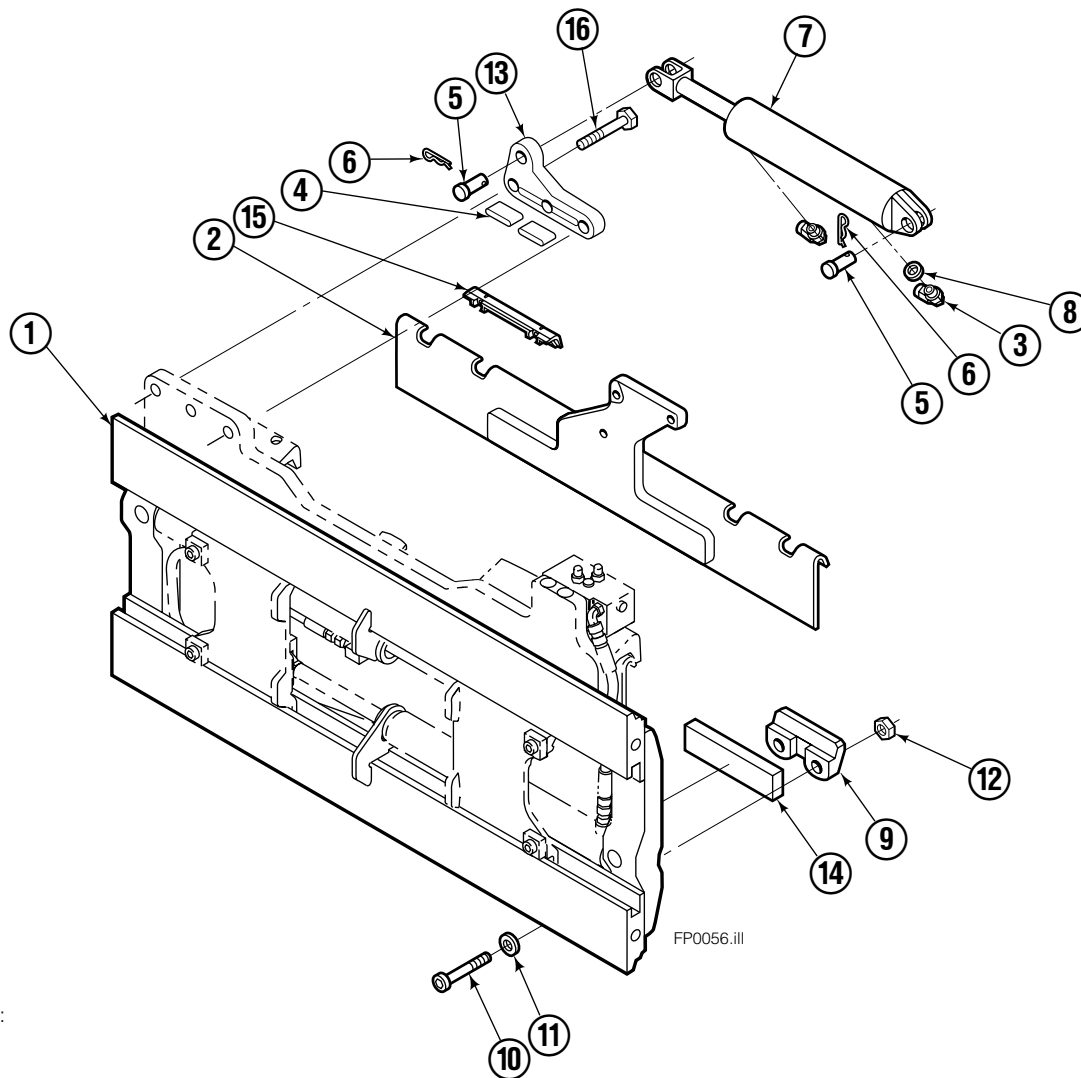

Safety Decals

Mounting Group Sideshifting

Reference:
BC-106
SK-6042
2S-4096

100F

REF	QTY	PART NO.	DESCRIPTION	REF	QTY	PART NO.	DESCRIPTION
	●	209451	Sideshifting Mounting - 49" ■	9	2	204186	Lower Hook
1	1	209385	Frame - 49" ■	10	4	766154	Cap screw, M16x40-8.8
2	1	209394	Anchor Bracket - 49" ■	11	4	667225	Washer
3	2	601676	Fitting, 6-6	12	4	678990	Nut
4	2	209542	Key, M10x8x63	13	1	209309	Lug
5	2	678528	Clevis Pin	14	2	208350	Lower Bearing
6	2	672726	Hairpin Cotter	15	2	672018	Upper Bearing
7	1	676649	Cylinder Assembly ◆	16	3	752907	Cap screw, M20x50 Lg-8.8
8	1	675550	Washer (orifice .085)				

- Carriage width.
- Includes items 2 through 16.
- ◆ See Cylinder page for parts breakdown.

Sideshift Cylinder

FP0029.ill

REF	QTY	PART NO.	DESCRIPTION
		676649	Cylinder Assembly
1	1	553717	Nut
2	1	662456	■ Seal
3	1	553527	Piston
4	1	636852	■ Wiper
5	1	649817	■ Back-up Ring
6	1	675550	Washer (orifice .085)
7	1	676776	Shell
8	1	553530	Rod
9	1	2789	■ O-Ring
10	1	615132	■ Back-up Ring
11	1	553528	Retainer
12	1	553688	Retaining Ring
13	1	7211	Snap Ring
14	1	662447	■ Seal
		553866	Service Kit

■ Included in Service Kit 553866.

Hydraulic/Fork Group

Reference:
BC-106
SK-6042

100F

REF	QTY	PART NO.	DESCRIPTION	REF	QTY	PART NO.	DESCRIPTION
		209465	Hydraulic Group ●	13	2	763169	Capscrew
		209502	Fork Group ■	14	2	680217	Lockwasher
1	1	209487	Cylinder Assembly L. H. ◆	15	8	681370	Capscrew
2	1	209494	Cylinder Assembly R. H. ▼	16	2	209308	Pin
3	1	209515	Hose	17	4	209306	Block
4	1	209522	Hose	18	2	209305	Grommet
5	1	209528	Hose	19	2	661675	Clevis Pin
6	1	209530	Hose	20	2	672726	Hairpin Cotter
7	2	209391	Fork Carrier	21	1	763022	Capscrew
8	2	209280	Lug	22	2	7403	Grease Fitting
9	4	209303	Bearing	23	1	681238	Lockwasher
10	4	768838	Capscrew	24	1	200008	Cable Tie
11	4	678992	Lockwasher	25	5	604511	Fitting, 6-6
12	2	206923	Eyebolt				