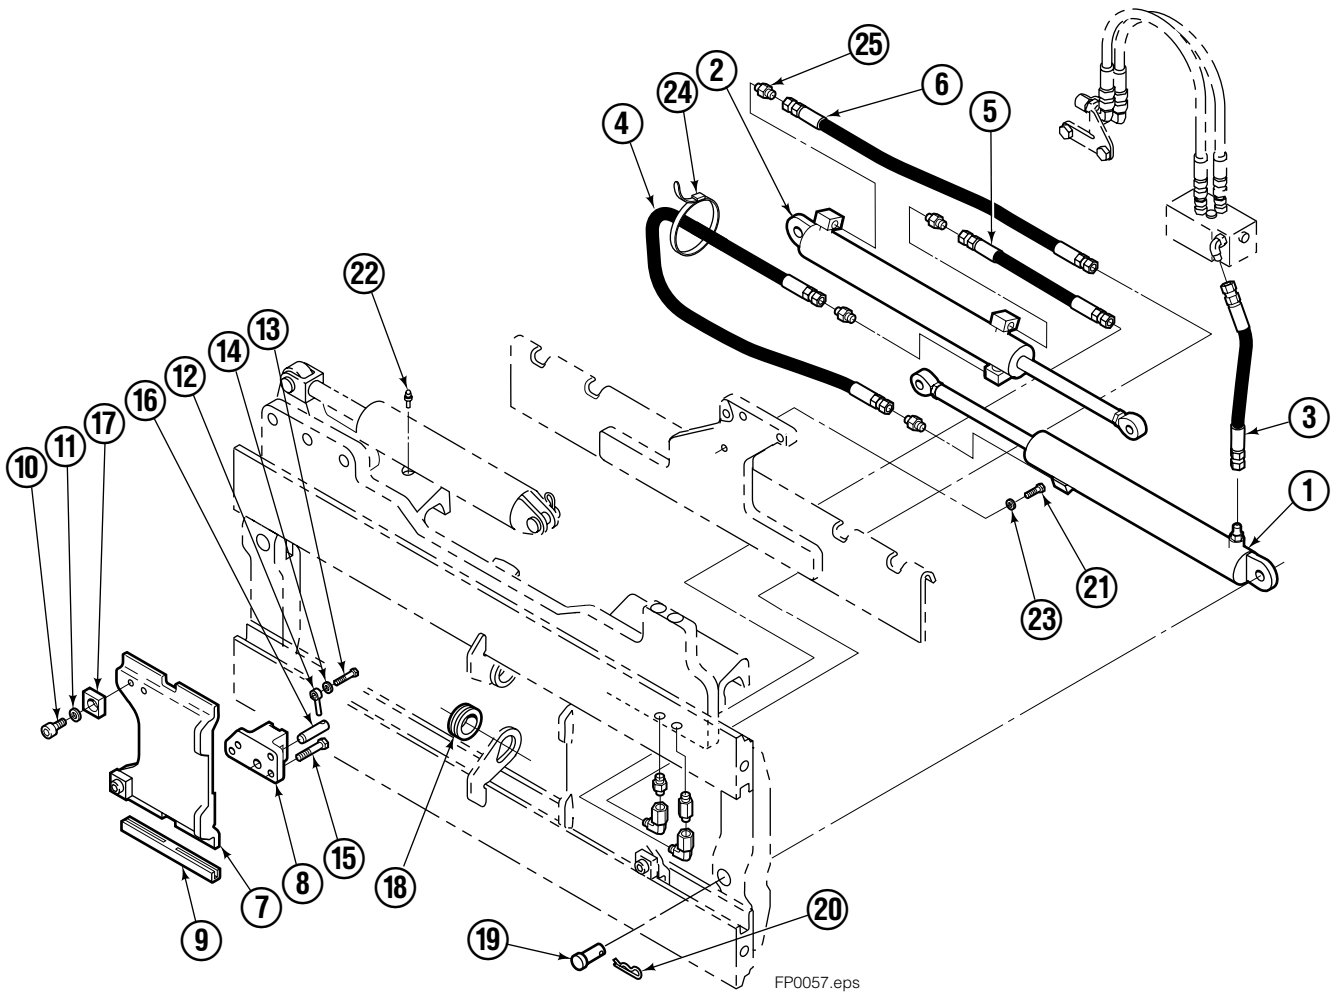

Safety Decals

Mounting Group Sideshifting

Reference:
BC-106
SK-6042
2S-4096

100F

REF	QTY	PART NO.	DESCRIPTION	REF	QTY	PART NO.	DESCRIPTION
	●	209451	Sideshifting Mounting - 49" ■	9	2	204186	Lower Hook
1	1	209385	Frame - 49" ■	10	4	766154	Cap screw, M16x40-8.8
2	1	209394	Anchor Bracket - 49" ■	11	4	667225	Washer
3	2	601676	Fitting, 6-6	12	4	678990	Nut
4	2	209542	Key, M10x8x63	13	1	209309	Lug
5	2	678528	Clevis Pin	14	2	208350	Lower Bearing
6	2	672726	Hairpin Cotter	15	2	672018	Upper Bearing
7	1	676649	Cylinder Assembly ◆	16	3	752907	Cap screw, M20x50 Lg-8.8
8	1	675550	Washer (orifice .085)				

- Carriage width.
- Includes items 2 through 16.
- ◆ See Cylinder page for parts breakdown.

Sideshift Cylinder

FP0029.ill

REF	QTY	PART NO.	DESCRIPTION
		676649	Cylinder Assembly
1	1	553717	Nut
2	1	662456	■ Seal
3	1	553527	Piston
4	1	636852	■ Wiper
5	1	649817	■ Back-up Ring
6	1	675550	Washer (orifice .085)
7	1	676776	Shell
8	1	553530	Rod
9	1	2789	■ O-Ring
10	1	615132	■ Back-up Ring
11	1	553528	Retainer
12	1	553688	Retaining Ring
13	1	7211	Snap Ring
14	1	662447	■ Seal
		553866	Service Kit

■ Included in Service Kit 553866.

Hydraulic/Fork Group

Reference:
BC-106
SK-6042

100F

REF	QTY	PART NO.	DESCRIPTION	REF	QTY	PART NO.	DESCRIPTION
		209465	Hydraulic Group ●	13	2	763169	Capscrew
		209502	Fork Group ■	14	2	680217	Lockwasher
1	1	209487	Cylinder Assembly L. H. ◆	15	8	681370	Capscrew
2	1	209494	Cylinder Assembly R. H. ▼	16	2	209308	Pin
3	1	209515	Hose	17	4	209306	Block
4	1	209522	Hose	18	2	209305	Grommet
5	1	209528	Hose	19	2	661675	Clevis Pin
6	1	209530	Hose	20	2	672726	Hairpin Cotter
7	2	209391	Fork Carrier	21	1	763022	Capscrew
8	2	209280	Lug	22	2	7403	Grease Fitting
9	4	209303	Bearing	23	1	681238	Lockwasher
10	4	768838	Capscrew	24	1	200008	Cable Tie
11	4	678992	Lockwasher	25	5	604511	Fitting, 6-6
12	2	206923	Eyebolt				