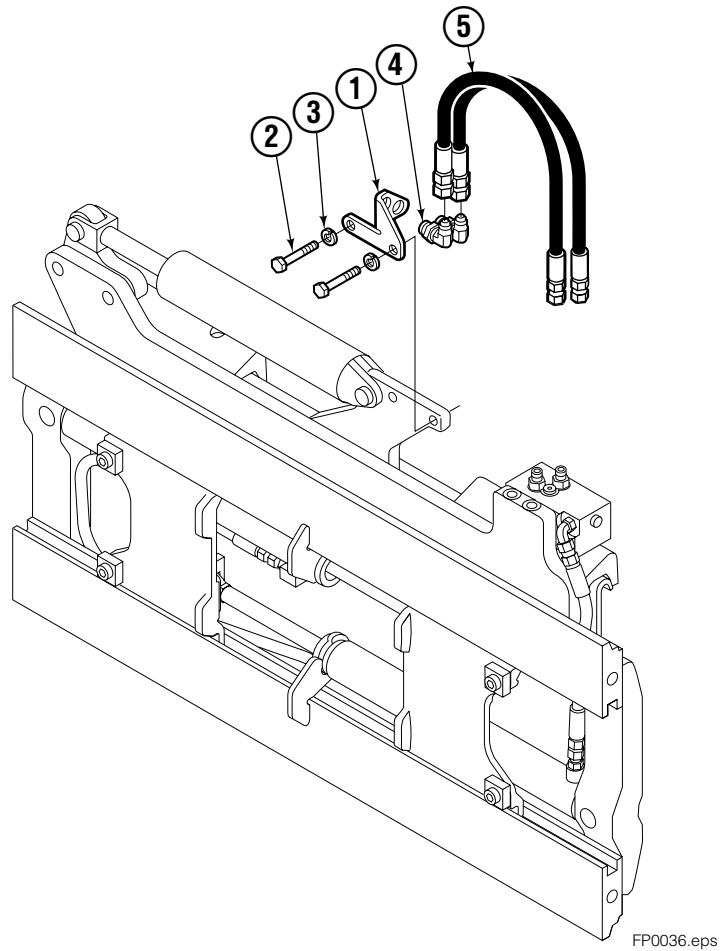

Safety Decals

Mounting Group Sideshifting

Reference:
BC-106
SK-6042
2S-4096

100F

REF	QTY	PART NO.	DESCRIPTION	REF	QTY	PART NO.	DESCRIPTION
	●	209451	Sideshifting Mounting - 49" ■	9	2	204186	Lower Hook
1	1	209385	Frame - 49" ■	10	4	766154	Cap screw, M16x40-8.8
2	1	209394	Anchor Bracket - 49" ■	11	4	667225	Washer
3	2	601676	Fitting, 6-6	12	4	678990	Nut
4	2	209542	Key, M10x8x63	13	1	209309	Lug
5	2	678528	Clevis Pin	14	2	208350	Lower Bearing
6	2	672726	Hairpin Cotter	15	2	672018	Upper Bearing
7	1	676649	Cylinder Assembly ◆	16	3	752907	Cap screw, M20x50 Lg-8.8
8	1	675550	Washer (orifice .085)				

■ Carriage width.

● Included in Service Kit 564453.

Reference S-6143.

Flow Divider Group

FP0035.iii

100F			
REF	QTY	PART NO.	DESCRIPTION
		209504	Flow Divider Group
1	1	209310	Valve ■
2	1	209311	Valve Body
3	1	201527	Cartridge-Combiner
4	2	663694	Fitting, 3
5	2	604511	Fitting, 6-6
6	1	601676	Fitting, 6-6
7	1	679992	Service Kit
8	3	685105	Capscrew
9	3	678993	Lockwasher
10	2	207300	O-Ring
11	1	604511	Fitting, 6-6
12	2	2680	Fitting, 6-6
13	2	604510	Fitting, 6
14	1	605743	Fitting, 6-6

■ Includes items 1 through 7.

Standard Installation Group

100F			
REF	QTY	PART NO.	DESCRIPTION
		209506	Installation Group
1	1	207314	Bracket
2	2	762899	Capscrew, M10X20-8.8
3	2	681238	Lockwasher
4	2	2453	Fitting, 8-8
5	2	207425	Hose

Backrests

100F			
REF	QTY	PART NO.	DESCRIPTION
1	1	209475	Backrest-49"x48" in.(1245x1219 mm)■
2	4	684586	Lockwasher
3	4	200173	Capscrew

■ Width by Height.
Reference: S-4098.

Do you have questions you need answered right now? Call your nearest Cascade Parts Department. Visit us online at www.cascorp.com