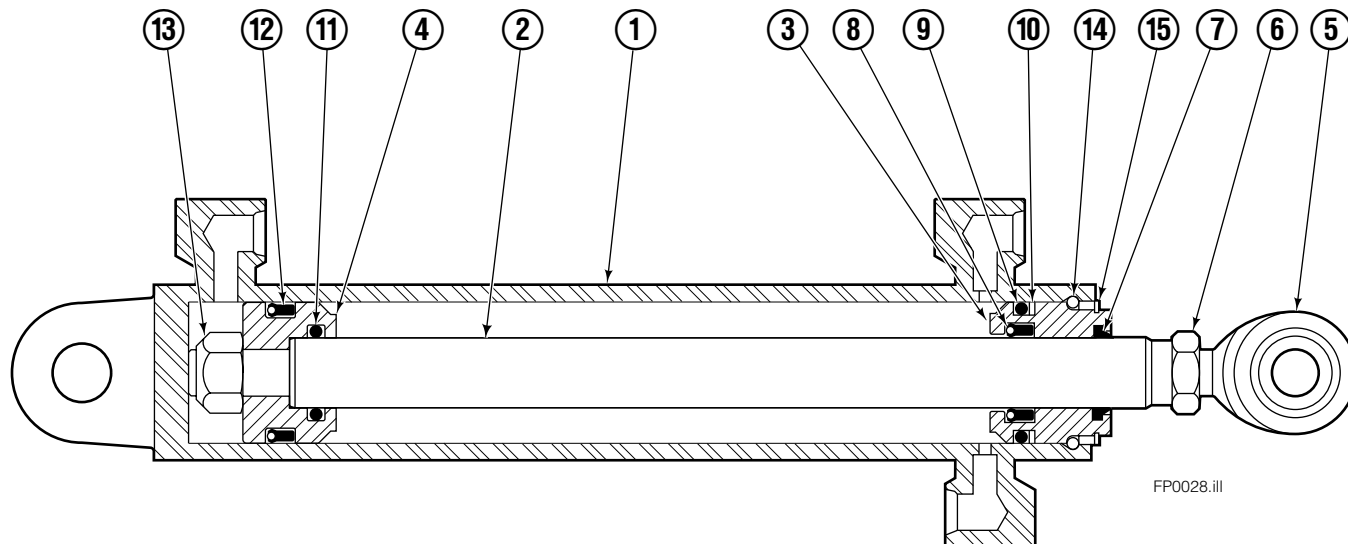

Safety Decals

Mounting Group Sideshifting

Reference:
BC-106
SK-6042
2S-4096

100F

REF	QTY	PART NO.	DESCRIPTION	REF	QTY	PART NO.	DESCRIPTION
	●	209451	Sideshifting Mounting - 49" ■	9	2	204186	Lower Hook
1	1	209385	Frame - 49" ■	10	4	766154	Cap screw, M16x40-8.8
2	1	209394	Anchor Bracket - 49" ■	11	4	667225	Washer
3	2	601676	Fitting, 6-6	12	4	678990	Nut
4	2	209542	Key, M10x8x63	13	1	209309	Lug
5	2	678528	Clevis Pin	14	2	208350	Lower Bearing
6	2	672726	Hairpin Cotter	15	2	672018	Upper Bearing
7	1	676649	Cylinder Assembly ◆	16	3	752907	Cap screw, M20x50 Lg-8.8
8	1	675550	Washer (orifice .085)				

◆ See L.H. Cylinder page for parts breakdown.
▼ See R.H. Cylinder page for parts breakdown.

● Includes items 1 through 6.
■ Includes items 7 through 25.

Left Hand Cylinder

FP0041.ill

100F

REF	QTY	PART NO.	DESCRIPTION
		209487	Cylinder Assembly - 49" ■
1	1	564487	Shell - 49" ■
2	1	564494	Rod - 49" ■
3	1	564451	Retainer
4	1	562056	Piston
5	1	564452	Rod End
6	1	5720	Nut
7	1	564408	● Rod Wiper
8	1	564406	● Rod Seal
9	1	562127	● O-Ring
10	1	563388	● Back-up Ring
11	1	563278	● O-Ring
12	1	564141	● Piston Seal
13	1	678019	Piston Nut
14	1	562942	Retaining Ring
15	1	562951	Snap Ring
16	1	---	Spacer
		564453	Service Kit

■ Carriage width.

● Included in Service Kit 564453.

Reference: S-6142.

Right Hand Cylinder

100F			
REF	QTY	PART NO.	DESCRIPTION
		209494	Cylinder Assembly-49" ■
1	1	564501	Shell-49" ■
2	1	564494	Rod-49" ■
3	1	564451	Retainer
4	1	562056	Piston
5	1	564452	Rod End
6	1	5720	Nut
7	1	564408	● Rod Wiper
8	1	564406	● Rod Seal
9	1	562127	● O-Ring
10	1	563388	● Back-up Ring
11	1	563278	● O-Ring
12	1	564141	● Piston Seal
13	1	678019	Piston Nut
14	1	562942	Retaining Ring
15	1	562951	Snap Ring
16	1	---	Spacer
		564453	Service Kit