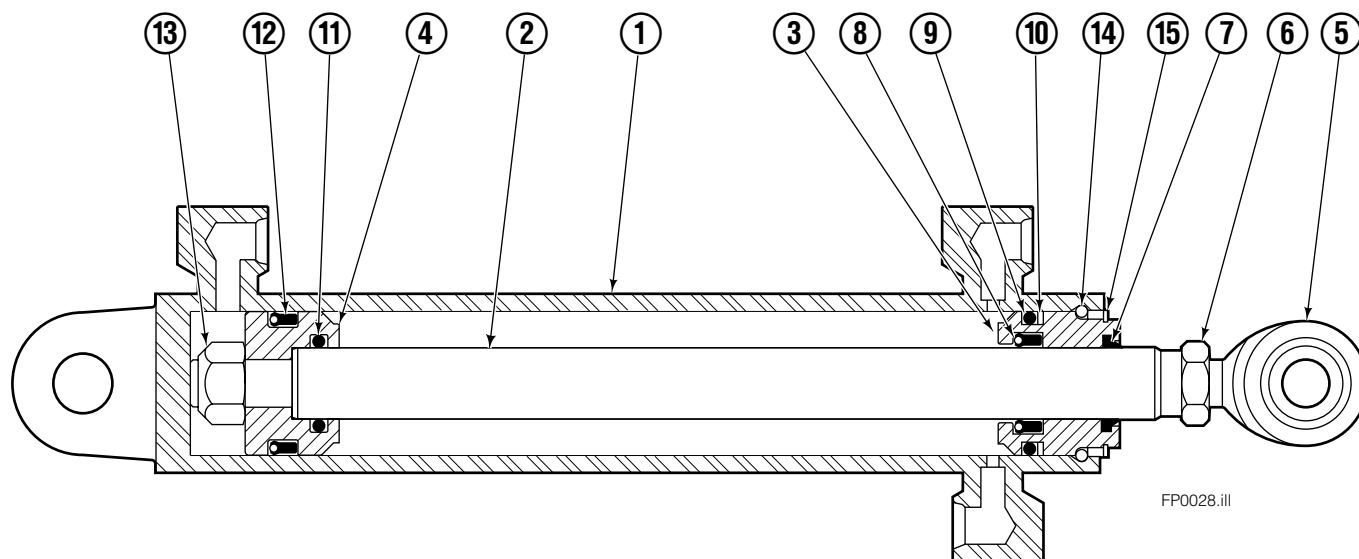

Right Hand Cylinder

100F

REF	QTY	PART NO.	DESCRIPTION
		209493	Cylinder Assembly – 41 in. ■
1	1	564500	Shell – 41 in. ■
2	1	564493	Rod – 41 in. ■
3	1	564451	Retainer
4	1	562056	Piston
5	1	564452	Rod End
6	1	5721	Nut
7	1	564408	● Rod Wiper
8	1	564406	● Rod Seal
9	1	562127	● O-Ring
10	1	563388	● Back-up Ring
11	1	563278	● O-Ring
12	1	564141	● Piston Seal
13	1	678019	Piston Nut
14	1	562942	Retaining Ring
15	1	562951	Snap Ring
		564453	Service Kit

■ Carriage width.

● Included in Service Kit 564453.