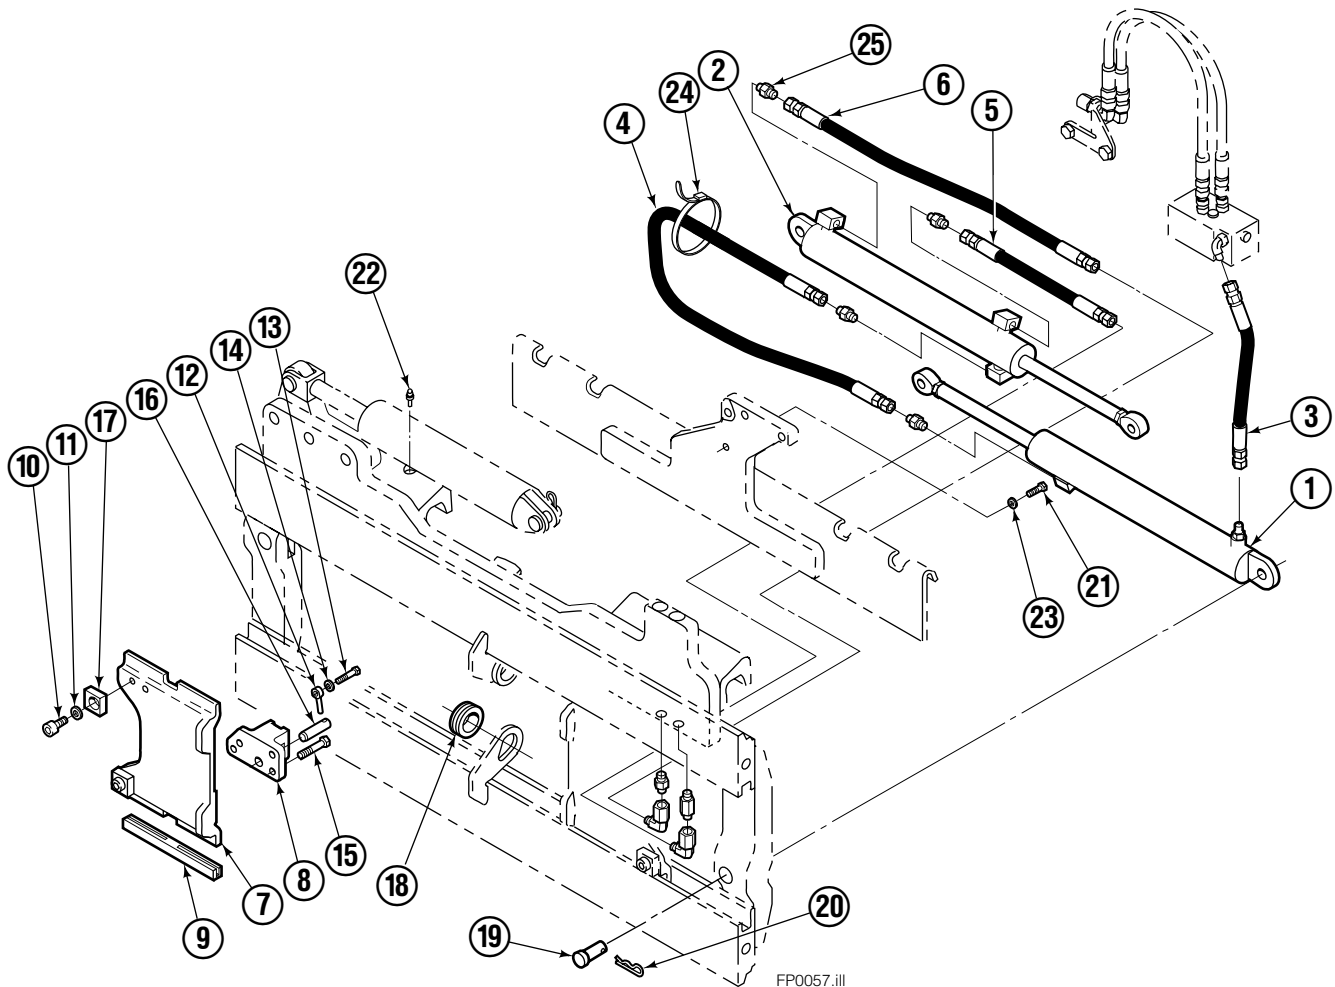

Safety Decals

Mounting Group Sideshifting

Reference:
BC-106
SK-6042
2S-4096

100F							
REF	QTY	PART NO.	DESCRIPTION	REF	QTY	PART NO.	DESCRIPTION
		209450●	Sideshifting Mounting-41" ■	9	2	204186	Lower Hook
1	1	209384	Frame-41" ■	10	4	766154	Capscrew, M16x2,0x40-8.8
2	1	209393	Anchor Bracket-41" ■	11	4	667225	Washer
3	2	601676	Fitting, 6-6	12	4	678990	Nut
4	2	209542	Key, M10x8x63	13	1	209309	Lug
5	2	678528	Clevis Pin	14	2	208350	Lower Bearing
6	2	672726	Hairpin Cotter	15	2	672018	Upper Bearing
◆7	1	676649	Cylinder Assembly	16	3	752907	Capscrew, M20x50 Lg-8.8
8	1	675550	Washer (orifice .085)				

- Carriage width.
- Includes items 2 through 16.
- ◆ See Cylinder page for parts breakdown.

Sideshift Cylinder

FP0029.ill

REF	QTY	PART NO.	DESCRIPTION
		676649	Cylinder Assembly
1	1	553717	Nut
■ 2	1	662456	Seal
3	1	553527	Piston
■ 4	1	636852	Wiper
■ 5	1	649817	Back-up Ring
6	1	675550	Washer (orifice .085)
7	1	676776	Shell
8	1	553530	Rod
■ 9	1	2789	O-Ring
■ 10	1	615132	Back-up Ring
11	1	553528	Retainer
12	1	553688	Retaining Ring
13	1	7211	Snap Ring
■ 14	1	662447	Seal
		553866	Service Kit

■ Included in Service Kit 553866.

Hydraulic/Fork Group

Reference:
BC-106
SK-6042

100F

REF	QTY	PART NO.	DESCRIPTION	REF	QTY	PART NO.	DESCRIPTION
		●209464	Hydraulic Group – 41 in. ■	13	2	763169	Capscrew
		□209502	Fork Group	14	2	680217	Lockwasher
◆1	1	209486	Cylinder Assembly L.H. – 41 in. ■	15	8	681370	Capscrew
▼2	1	209493	Cylinder Assembly R.H. – 41 in. ■	16	2	209308	Pin
3	1	209514	Hose – 41 in. ■	17	4	209306	Block
4	1	209521	Hose – 41 in. ■	18	2	209305	Grommet
5	1	209528	Hose	19	2	661675	Clevis Pin
6	1	209529	Hose – 41 in. ■	20	2	672726	Hairpin Cotter
7	2	209391	Fork Carrier	21	1	763022	Capscrew
8	2	209280	Lug	22	2	7403	Grease Fitting
9	4	209303	Bearing	23	1	681238	Lockwasher
10	4	768838	Capscrew	24	1	200008	Cable Tie
11	4	678992	Lockwasher	25	5	604511	Fitting, 6-6
12	2	206923	Eyebolt				