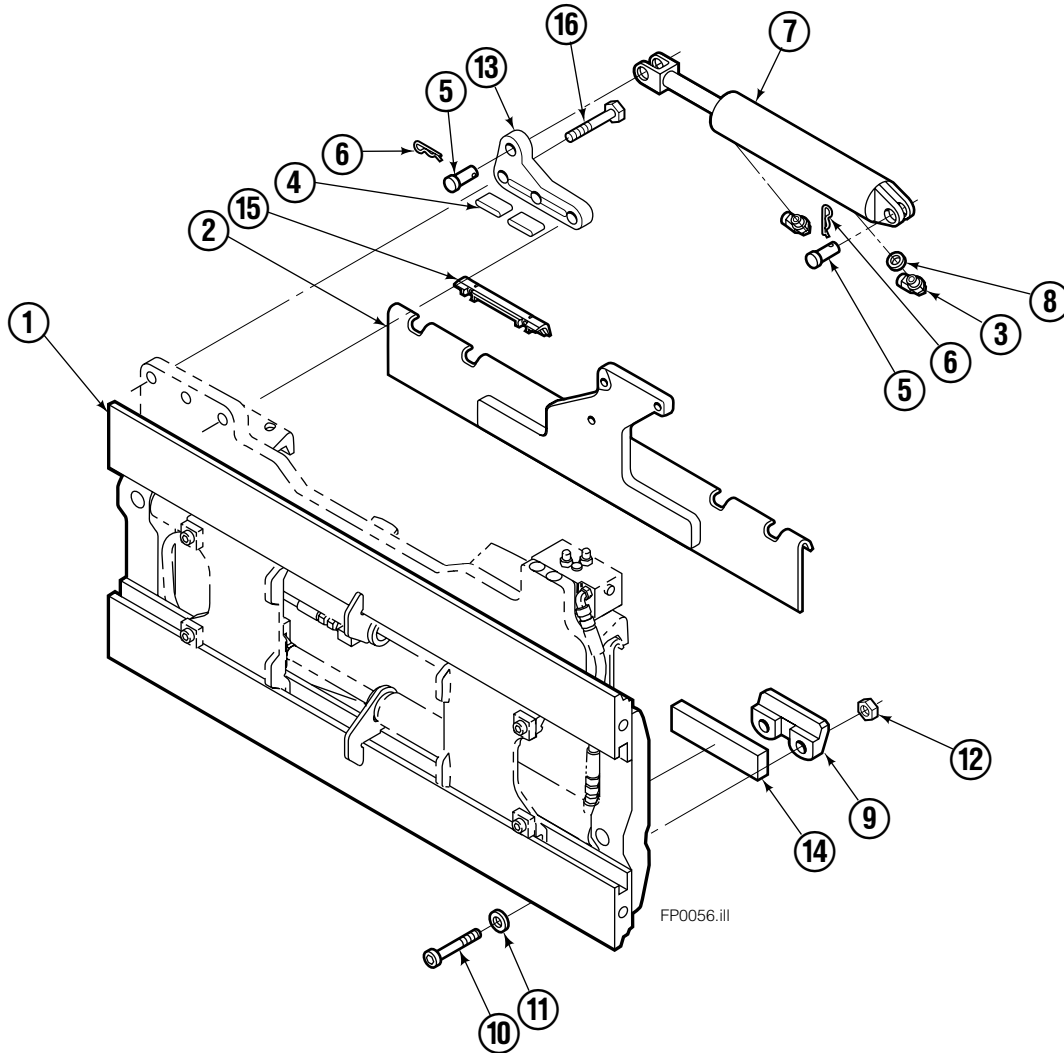

Safety Decals

Mounting Group Sideshifting

Reference:
BC-106
SK-6042
2S-4096

100F							
REF	QTY	PART NO.	DESCRIPTION	REF	QTY	PART NO.	DESCRIPTION
		209450●	Sideshifting Mounting-41" ■	9	2	204186	Lower Hook
1	1	209384	Frame-41" ■	10	4	766154	Capscrew, M16x2,0x40-8.8
2	1	209393	Anchor Bracket-41" ■	11	4	667225	Washer
3	2	601676	Fitting, 6-6	12	4	678990	Nut
4	2	209542	Key, M10x8x63	13	1	209309	Lug
5	2	678528	Clevis Pin	14	2	208350	Lower Bearing
6	2	672726	Hairpin Cotter	15	2	672018	Upper Bearing
◆7	1	676649	Cylinder Assembly	16	3	752907	Capscrew, M20x50 Lg-8.8
8	1	675550	Washer (orifice .085)				

- Carriage width.
- Includes items 2 through 16.
- ◆ See Cylinder page for parts breakdown.

Sideshift Cylinder

FP0029.ill

REF	QTY	PART NO.	DESCRIPTION
		676649	Cylinder Assembly
1	1	553717	Nut
■ 2	1	662456	Seal
3	1	553527	Piston
■ 4	1	636852	Wiper
■ 5	1	649817	Back-up Ring
6	1	675550	Washer (orifice .085)
7	1	676776	Shell
8	1	553530	Rod
■ 9	1	2789	O-Ring
■ 10	1	615132	Back-up Ring
11	1	553528	Retainer
12	1	553688	Retaining Ring
13	1	7211	Snap Ring
■ 14	1	662447	Seal
		553866	Service Kit

■ Included in Service Kit 553866.

Hydraulic/Fork Group

Reference:
BC-106
SK-6042

100F

REF	QTY	PART NO.	DESCRIPTION	REF	QTY	PART NO.	DESCRIPTION
		●209464	Hydraulic Group – 41 in. ■	13	2	763169	Capscrew
		□209502	Fork Group	14	2	680217	Lockwasher
◆1	1	209486	Cylinder Assembly L.H. – 41 in. ■	15	8	681370	Capscrew
▼2	1	209493	Cylinder Assembly R.H. – 41 in. ■	16	2	209308	Pin
3	1	209514	Hose – 41 in. ■	17	4	209306	Block
4	1	209521	Hose – 41 in. ■	18	2	209305	Grommet
5	1	209528	Hose	19	2	661675	Clevis Pin
6	1	209529	Hose – 41 in. ■	20	2	672726	Hairpin Cotter
7	2	209391	Fork Carrier	21	1	763022	Capscrew
8	2	209280	Lug	22	2	7403	Grease Fitting
9	4	209303	Bearing	23	1	681238	Lockwasher
10	4	768838	Capscrew	24	1	200008	Cable Tie
11	4	678992	Lockwasher	25	5	604511	Fitting, 6-6
12	2	206923	Eyebolt				