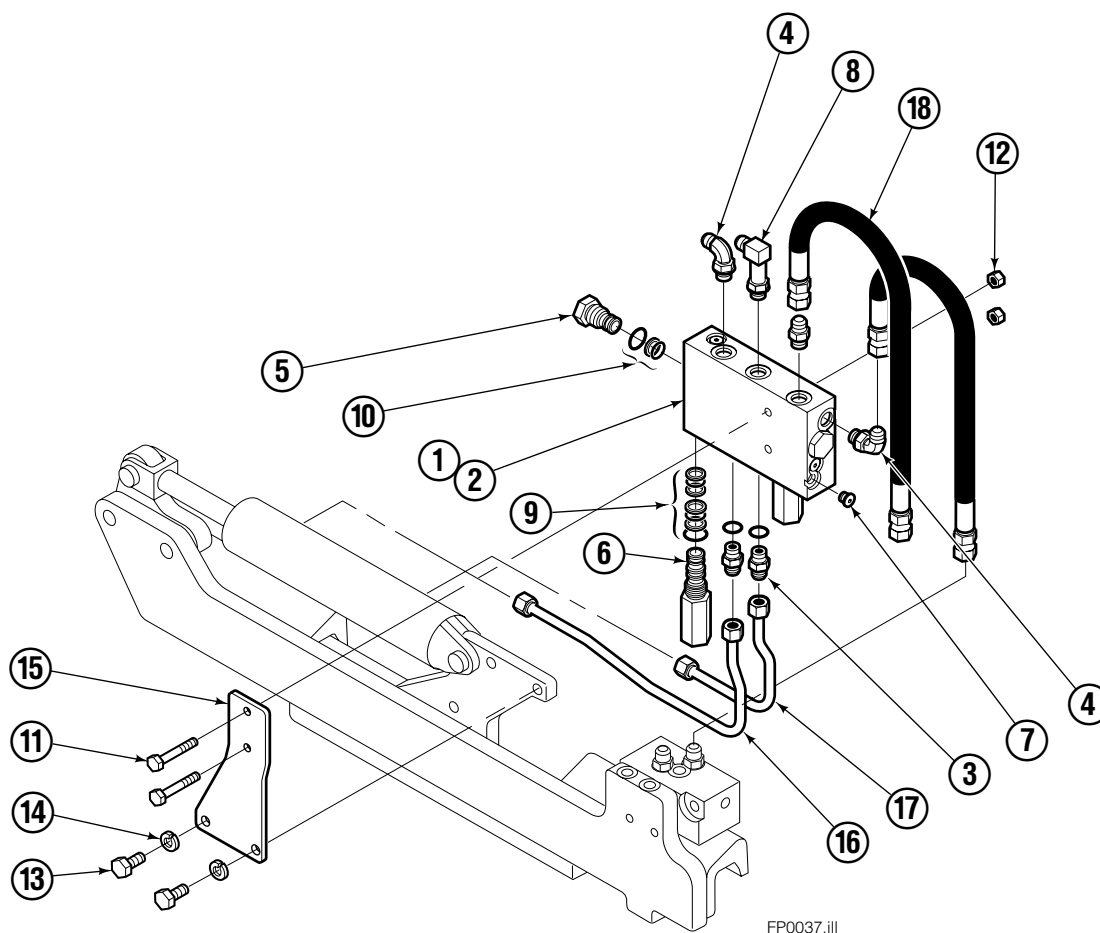

REF	QTY	PART NO.	DESCRIPTION
		209486	Cylinder Assembly – 41 in. ■
1	1	564486	Shell – 41 in. ■
2	1	564493	Rod – 41 in. ■
3	1	564451	Retainer
4	1	562056	Piston
5	1	564452	Rod End
6	1	572Nut	
7	1	564408	● Rod Wiper
8	1	564406	● Rod Seal
9	1	562127	● O-Ring
10	1	563388	● Back-up Ring
11	1	563278	● O-Ring
12	1	564141	● Piston Seal
13	1	678019	Piston Nut
14	1	562942	Retaining Ring
15	1	562951	Snap Ring
		564453	Service Kit

■ Carriage width.

● Included in Service Kit 564453.

Right Hand Cylinder

100F

REF	QTY	PART NO.	DESCRIPTION
		209493	Cylinder Assembly – 41 in. ■
1	1	564500	Shell – 41 in. ■
2	1	564493	Rod – 41 in. ■
3	1	564451	Retainer
4	1	562056	Piston
5	1	564452	Rod End
6	1	5721	Nut
7	1	564408	● Rod Wiper
8	1	564406	● Rod Seal
9	1	562127	● O-Ring
10	1	563388	● Back-up Ring
11	1	563278	● O-Ring
12	1	564141	● Piston Seal
13	1	678019	Piston Nut
14	1	562942	Retaining Ring
15	1	562951	Snap Ring
		564453	Service Kit

■ Carriage width.

● Included in Service Kit 564453.

Flow Divider Group

FP0035.iii

100F			
REF	QTY	PART NO.	DESCRIPTION
		209504	Flow Divider Group
1	1	209310	Valve ■
2	1	209311	Valve Body
3	1	201527	Cartridge-Combiner
4	2	663694	Fitting, 3
5	2	604511	Fitting, 6-6
6	1	601676	Fitting, 6-6
7	1	679992	Service Kit
8	3	685105	Capscrew
9	3	678993	Lockwasher
10	2	207300	O-Ring
11	1	604511	Fitting, 6-6
12	2	2680	Fitting, 6-6
13	2	604510	Fitting, 6
14	1	605743	Fitting, 6-6

■ Includes items 1 through 7.

Sequence Valve Group

FP0037.iii

100F			
REF	QTY	PART NO.	DESCRIPTION
		209539	Sequence Valve Group
1	1	207305	Sequence Valve ■
2	1	207306	Valve Body
3	3	604511	Fitting, 6-6
4	2	601676	Fitting, 6-6
5	2	205134	Cartridge-Check Valve
6	2	686503	Cartridge-Sequence Valve
7	5	663694	Fitting, 3
8	1	207304	Fitting, 6-6
9	2	679991	Service Kit
10	2	682170	Service Kit
11	2	768528	Capscrew, M8x1,25x55-8.8
12	2	786881	Lock Nut
13	2	681370	Capscrew, M10x1,5x20-8.8
14	2	681238	Lockwasher, M10
15	1	207308	Bracket
16	1	209540	Tube
17	1	209541	Tube
18	2	686472	Hose