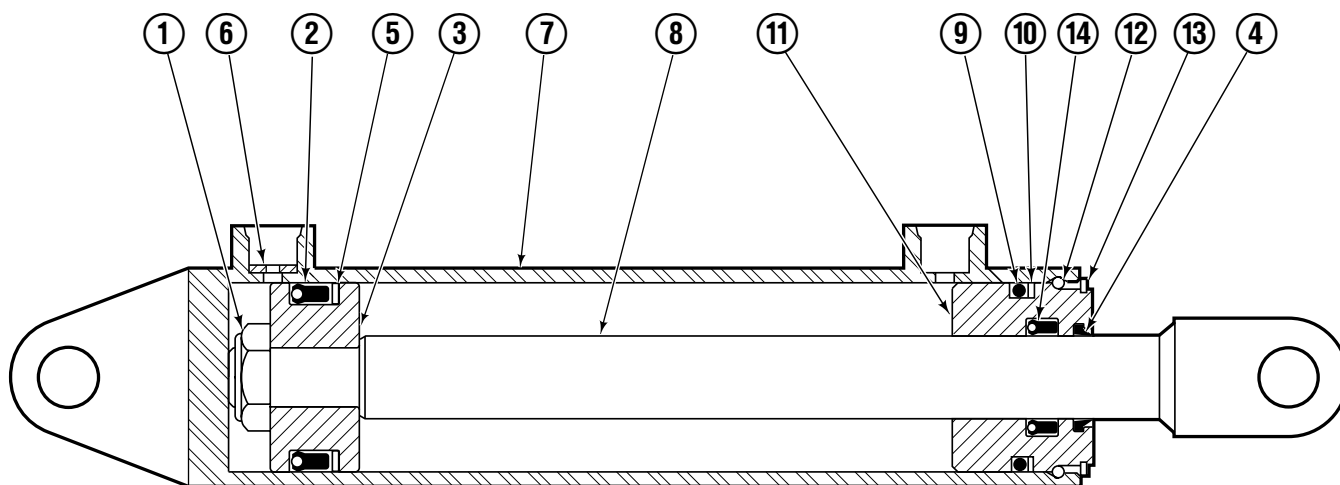

Safety Decals

Mounting Group Sideshifting

Reference:
BC-106
SK-6042
2S-4096

100F							
REF	QTY	PART NO.	DESCRIPTION	REF	QTY	PART NO.	DESCRIPTION
		209450●	Sideshifting Mounting-41" ■	9	2	204186	Lower Hook
1	1	209384	Frame-41" ■	10	4	766154	Capscrew, M16x2,0x40-8.8
2	1	209393	Anchor Bracket-41" ■	11	4	667225	Washer
3	2	601676	Fitting, 6-6	12	4	678990	Nut
4	2	209542	Key, M10x8x63	13	1	209309	Lug
5	2	678528	Clevis Pin	14	2	208350	Lower Bearing
6	2	672726	Hairpin Cotter	15	2	672018	Upper Bearing
◆7	1	676649	Cylinder Assembly	16	3	752907	Capscrew, M20x50 Lg-8.8
8	1	675550	Washer (orifice .085)				

- Carriage width.
- Includes items 2 through 16.
- ◆ See Cylinder page for parts breakdown.

Sideshift Cylinder

FP0029.ill

REF	QTY	PART NO.	DESCRIPTION
		676649	Cylinder Assembly
1	1	553717	Nut
■ 2	1	662456	Seal
3	1	553527	Piston
■ 4	1	636852	Wiper
■ 5	1	649817	Back-up Ring
6	1	675550	Washer (orifice .085)
7	1	676776	Shell
8	1	553530	Rod
■ 9	1	2789	O-Ring
■ 10	1	615132	Back-up Ring
11	1	553528	Retainer
12	1	553688	Retaining Ring
13	1	7211	Snap Ring
■ 14	1	662447	Seal
		553866	Service Kit