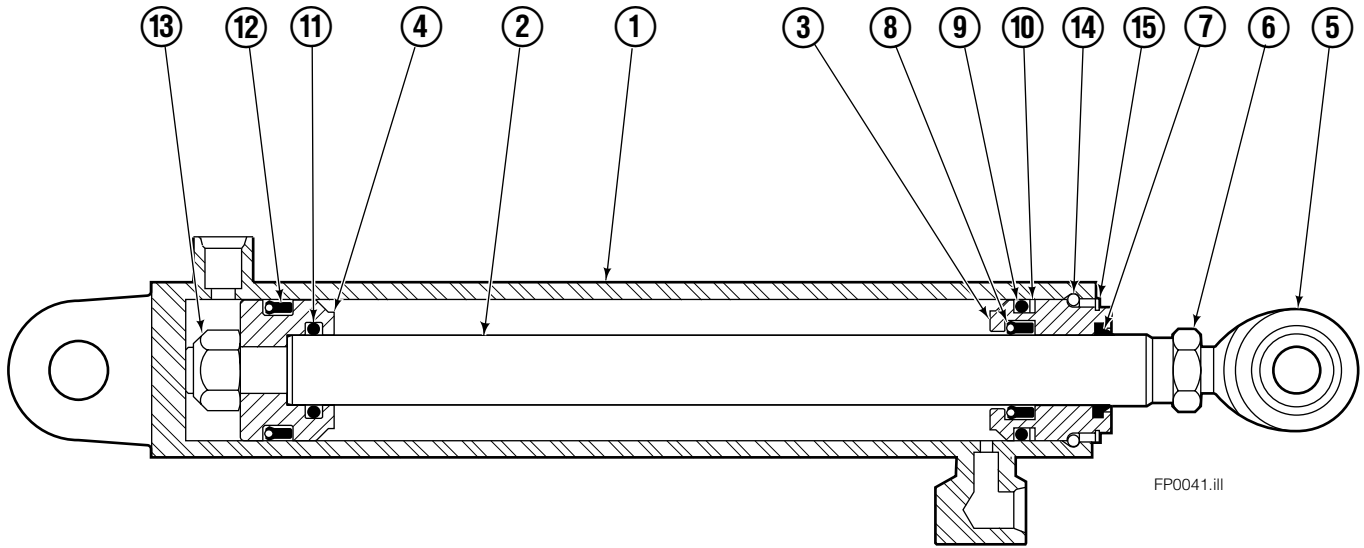

Safety Decals

Mounting Group Sideshifting

Reference:
BC-106
SK-6042
2S-4096

100F							
REF	QTY	PART NO.	DESCRIPTION	REF	QTY	PART NO.	DESCRIPTION
		209450●	Sideshifting Mounting-41" ■	9	2	204186	Lower Hook
1	1	209384	Frame-41" ■	10	4	766154	Capscrew, M16x2,0x40-8.8
2	1	209393	Anchor Bracket-41" ■	11	4	667225	Washer
3	2	601676	Fitting, 6-6	12	4	678990	Nut
4	2	209542	Key, M10x8x63	13	1	209309	Lug
5	2	678528	Clevis Pin	14	2	208350	Lower Bearing
6	2	672726	Hairpin Cotter	15	2	672018	Upper Bearing
◆7	1	676649	Cylinder Assembly	16	3	752907	Capscrew, M20x50 Lg-8.8
8	1	675550	Washer (orifice .085)				

■ Included in Service Kit 553866.

Hydraulic/Fork Group

Reference:
BC-106
SK-6042

100F

REF	QTY	PART NO.	DESCRIPTION	REF	QTY	PART NO.	DESCRIPTION
		●209464	Hydraulic Group – 41 in. ■	13	2	763169	Capscrew
		□209502	Fork Group	14	2	680217	Lockwasher
◆1	1	209486	Cylinder Assembly L.H. – 41 in. ■	15	8	681370	Capscrew
▼2	1	209493	Cylinder Assembly R.H. – 41 in. ■	16	2	209308	Pin
3	1	209514	Hose – 41 in. ■	17	4	209306	Block
4	1	209521	Hose – 41 in. ■	18	2	209305	Grommet
5	1	209528	Hose	19	2	661675	Clevis Pin
6	1	209529	Hose – 41 in. ■	20	2	672726	Hairpin Cotter
7	2	209391	Fork Carrier	21	1	763022	Capscrew
8	2	209280	Lug	22	2	7403	Grease Fitting
9	4	209303	Bearing	23	1	681238	Lockwasher
10	4	768838	Capscrew	24	1	200008	Cable Tie
11	4	678992	Lockwasher	25	5	604511	Fitting, 6-6
12	2	206923	Eyebolt				

■ Carriage width.

◆ See L.H. Cylinder page for parts breakdown.

▼ See R.H. Cylinder for parts breakdown.

● Includes items 1 through 6.

□ Includes items 7 through 25.

Left Hand Cylinder

FP0041.iii

100F