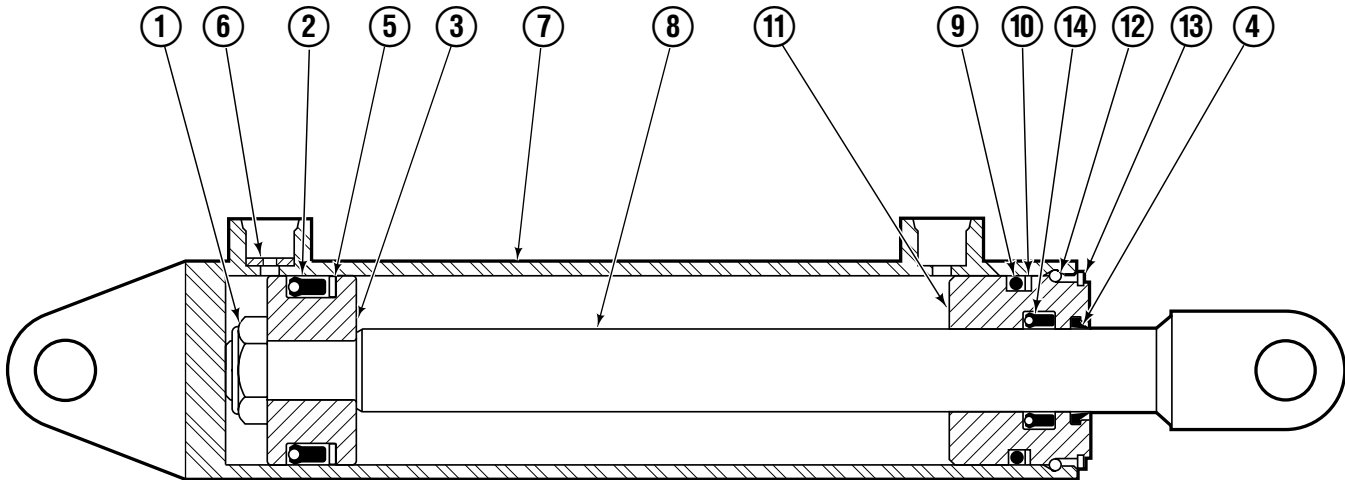

Safety Decals

Mounting Group Sideshifting

100F

REF	QTY	PART NO.	DESCRIPTION	REF	QTY	PART NO.	DESCRIPTION
	●	209452	Sideshifting Mounting-61" ■	9	2	204186	Lower Hook
1	1	209386	Frame-61" ■	10	4	766154	Cap screw, M16x2,0x40-8.8
2	1	209395	Anchor Bracket-61" ■	11	4	667225	Washer
3	2	601676	Fitting, 6-6	12	4	678990	Nut
4	2	209542	Key, M10x8x63	13	1	209309	Lug
5	2	678528	Clevis Pin	14	2	208350	Lower Bearing
6	2	672726	Hairpin Cotter	15	2	672018	Upper Bearing
7	1	676649	Cylinder Assembly ◆	16	3	752907	Cap screw, M20x50 Lg-8.8
8	1	675550	Washer (orifice .085)				

■ Carriage width.

● Includes items 2 through 16.

◆ See Cylinder page for parts breakdown.

Sideshift Cylinder

FP0029.ill

REF	QTY	PART NO.	DESCRIPTION
		676649	Cylinder Assembly
1	1	553717	Nut
■ 2	1	662456	Seal
3	1	553527	Piston
■ 4	1	636852	Wiper
■ 5	1	649817	Back-up Ring
6	1	675550	Washer (orifice .085)
7	1	676776	Shell
8	1	553530	Rod
■ 9	1	2789	O-Ring
■ 10	1	615132	Back-up Ring
11	1	553528	Retainer
12	1	553688	Retaining Ring
13	1	7211	Snap Ring
■ 14	1	662447	Seal
		553866	Service Kit