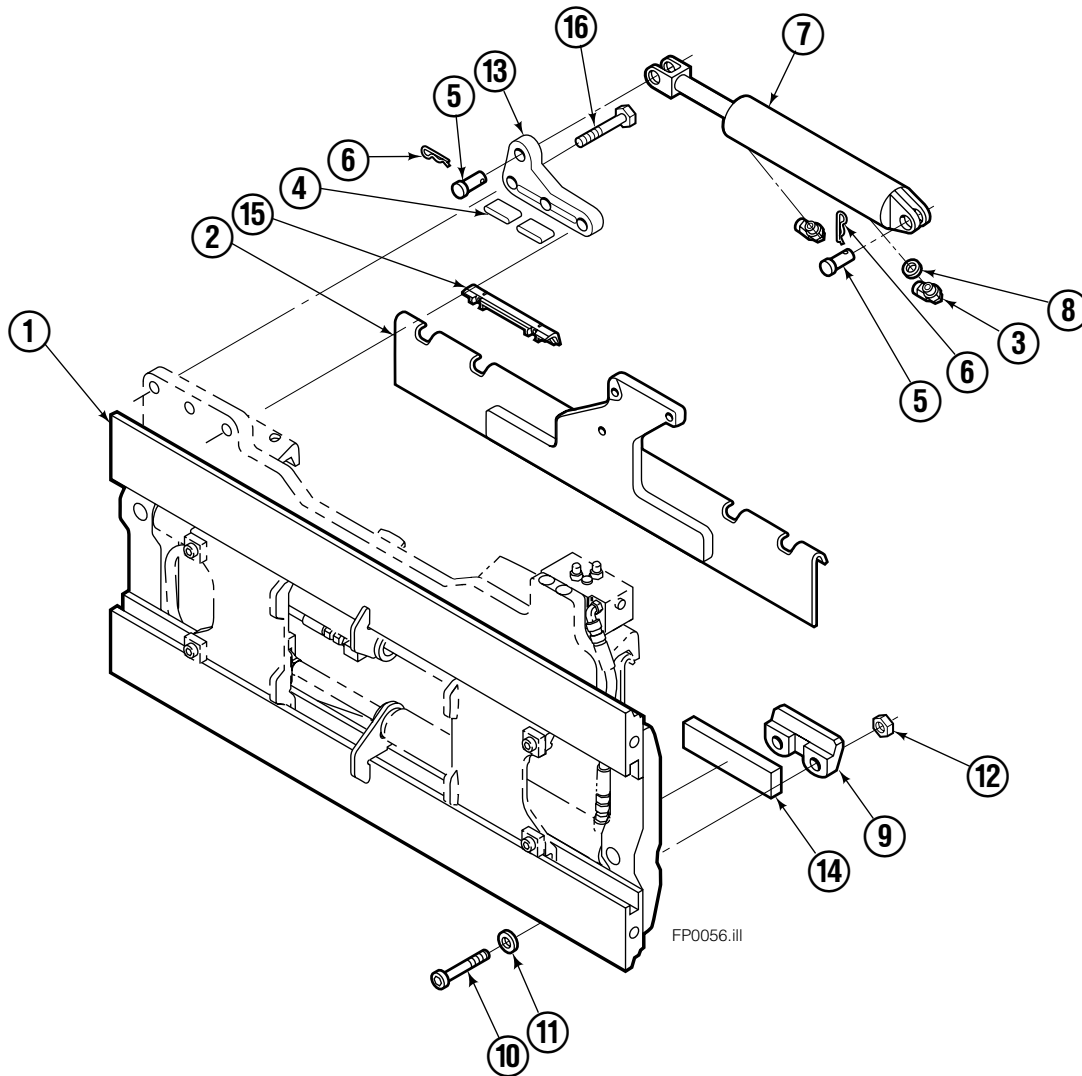

Safety Decals

Mounting Group Sideshifting

100F

REF	QTY	PART NO.	DESCRIPTION	REF	QTY	PART NO.	DESCRIPTION
	●	209452	Sideshifting Mounting-61" ■	9	2	204186	Lower Hook
1	1	209386	Frame-61" ■	10	4	766154	Cap screw, M16x2,0x40-8.8
2	1	209395	Anchor Bracket-61" ■	11	4	667225	Washer
3	2	601676	Fitting, 6-6	12	4	678990	Nut
4	2	209542	Key, M10x8x63	13	1	209309	Lug
5	2	678528	Clevis Pin	14	2	208350	Lower Bearing
6	2	672726	Hairpin Cotter	15	2	672018	Upper Bearing
7	1	676649	Cylinder Assembly ◆	16	3	752907	Cap screw, M20x50 Lg-8.8
8	1	675550	Washer (orifice .085)				

■ Carriage width.

● Includes items 2 through 16.

◆ See Cylinder page for parts breakdown.

Sideshift Cylinder

FP0029.ill

REF	QTY	PART NO.	DESCRIPTION
		676649	Cylinder Assembly
1	1	553717	Nut
■ 2	1	662456	Seal
3	1	553527	Piston
■ 4	1	636852	Wiper
■ 5	1	649817	Back-up Ring
6	1	675550	Washer (orifice .085)
7	1	676776	Shell
8	1	553530	Rod
■ 9	1	2789	O-Ring
■ 10	1	615132	Back-up Ring
11	1	553528	Retainer
12	1	553688	Retaining Ring
13	1	7211	Snap Ring
■ 14	1	662447	Seal
		553866	Service Kit

■ Included in Service Kit 553866.

Hydraulic/Fork Group

Reference:
BC-106
SK-6042

100F

REF	QTY	PART NO.	DESCRIPTION	REF	QTY	PART NO.	DESCRIPTION
		209466	Hydraulic Group ●	13	2	763169	Capscrew, M6 x 20
		209502	Fork Group □	14	2	680217	Lockwasher, M6
1	1	209488	Cylinder Assembly L. H. ◆	15	8	681370	Capscrew, M10 x 20
2	1	209495	Cylinder Assembly R. H. ▼	16	2	209308	Pin
3	1	209516	Hose, 24.00"	17	4	209306	Block
4	1	209523	Hose, 57.28"	18	2	209305	Grommet
5	1	209528	Hose, 15.67"	19	2	661675	Clevis Pin
6	1	209531	Hose, 37.32"	20	2	672726	Hairpin Cotter
7	2	209391	Fork Carrier	21	1	763022	Capscrew, M10 x 35
8	2	209280	Lug	22	2	7403	Grease Fitting
9	4	209303	Bearing	23	1	681238	Lockwasher, M10
10	4	768838	Capscrew, M16 x 30	24	1	200008	Cable Tie
11	4	678992	Lockwasher, M16	25	5	604511	Fitting, 6-6
12	2	206923	Eyebolt				