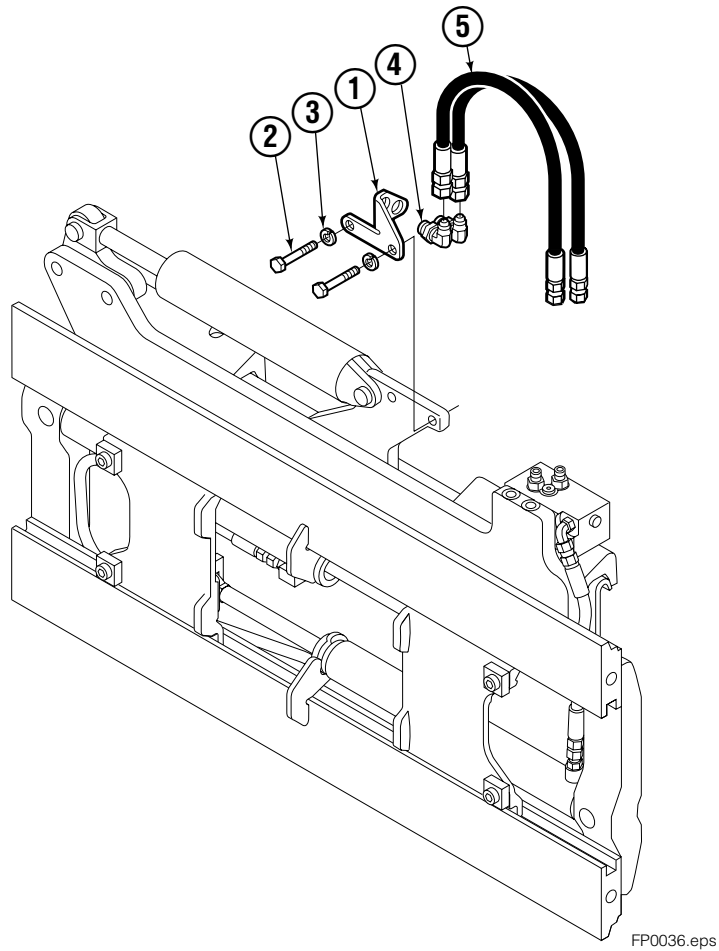

■ Included in Service Kit 564453.

Reference: S-6148, S-6142.

Flow Divider Group

FP0035.iii

100F			
REF	QTY	PART NO.	DESCRIPTION
		209504	Flow Divider Group
1	1	209310	Valve ■
2	1	209311	Valve Body
3	1	201527	Cartridge-Combiner
4	2	663694	Fitting, 3
5	2	604511	Fitting, 6-6
6	1	601676	Fitting, 6-6
7	1	679992	Service Kit
8	3	685105	Capscrew
9	3	678993	Lockwasher
10	2	207300	O-Ring
11	1	604511	Fitting, 6-6
12	2	2680	Fitting, 6-6
13	2	604510	Fitting, 6
14	1	605743	Fitting, 6-6

■ Includes items 1 through 7.

Standard Installation Group

100F			
REF	QTY	PART NO.	DESCRIPTION
		209506	Installation Group
1	1	207314	Bracket
2	2	762899	Capscrew, M10X20-8.8
3	2	681238	Lockwasher
4	2	2453	Fitting, 8-8
5	2	207425	Hose

Backrest

100F			
REF	QTY	PART NO.	DESCRIPTION
1	1	209478	Backrest – 61"x48" (1550x1219mm) ■
2	4	684586	Lockwasher
3	4	200173	Capscrew

■ Width by Height.
Reference: S-4098.

Do you have questions you need answered right now? Call your nearest Cascade Parts Department.