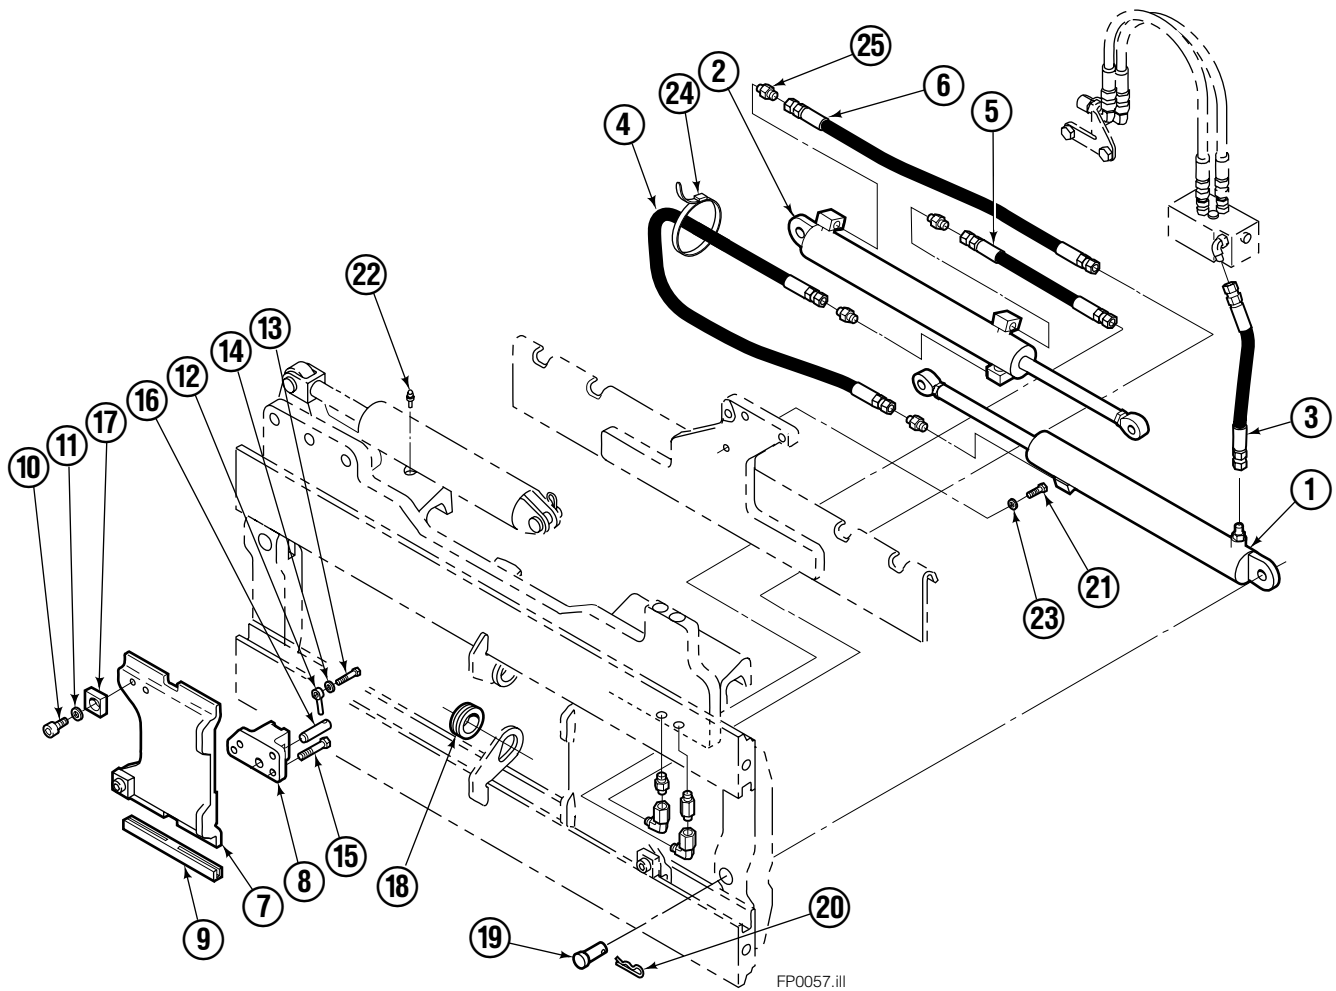

Safety Decals

Mounting Group Sideshifting

100F

REF	QTY	PART NO.	DESCRIPTION	REF	QTY	PART NO.	DESCRIPTION
	●	209452	Sideshifting Mounting-61" ■	9	2	204186	Lower Hook
1	1	209386	Frame-61" ■	10	4	766154	Cap screw, M16x2,0x40-8.8
2	1	209395	Anchor Bracket-61" ■	11	4	667225	Washer
3	2	601676	Fitting, 6-6	12	4	678990	Nut
4	2	209542	Key, M10x8x63	13	1	209309	Lug
5	2	678528	Clevis Pin	14	2	208350	Lower Bearing
6	2	672726	Hairpin Cotter	15	2	672018	Upper Bearing
7	1	676649	Cylinder Assembly ◆	16	3	752907	Cap screw, M20x50 Lg-8.8
8	1	675550	Washer (orifice .085)				

■ Carriage width.

● Includes items 2 through 16.

◆ See Cylinder page for parts breakdown.

Sideshift Cylinder

FP0029.ill

REF	QTY	PART NO.	DESCRIPTION
		676649	Cylinder Assembly
1	1	553717	Nut
■ 2	1	662456	Seal
3	1	553527	Piston
■ 4	1	636852	Wiper
■ 5	1	649817	Back-up Ring
6	1	675550	Washer (orifice .085)
7	1	676776	Shell
8	1	553530	Rod
■ 9	1	2789	O-Ring
■ 10	1	615132	Back-up Ring
11	1	553528	Retainer
12	1	553688	Retaining Ring
13	1	7211	Snap Ring
■ 14	1	662447	Seal
		553866	Service Kit

■ Included in Service Kit 553866.

Hydraulic/Fork Group

Reference:
BC-106
SK-6042

100F

REF	QTY	PART NO.	DESCRIPTION	REF	QTY	PART NO.	DESCRIPTION
		209466	Hydraulic Group ●	13	2	763169	Capscrew, M6 x 20
		209502	Fork Group □	14	2	680217	Lockwasher, M6
1	1	209488	Cylinder Assembly L. H. ◆	15	8	681370	Capscrew, M10 x 20
2	1	209495	Cylinder Assembly R. H. ▼	16	2	209308	Pin
3	1	209516	Hose, 24.00"	17	4	209306	Block
4	1	209523	Hose, 57.28"	18	2	209305	Grommet
5	1	209528	Hose, 15.67"	19	2	661675	Clevis Pin
6	1	209531	Hose, 37.32"	20	2	672726	Hairpin Cotter
7	2	209391	Fork Carrier	21	1	763022	Capscrew, M10 x 35
8	2	209280	Lug	22	2	7403	Grease Fitting
9	4	209303	Bearing	23	1	681238	Lockwasher, M10
10	4	768838	Capscrew, M16 x 30	24	1	200008	Cable Tie
11	4	678992	Lockwasher, M16	25	5	604511	Fitting, 6-6
12	2	206923	Eyebolt				