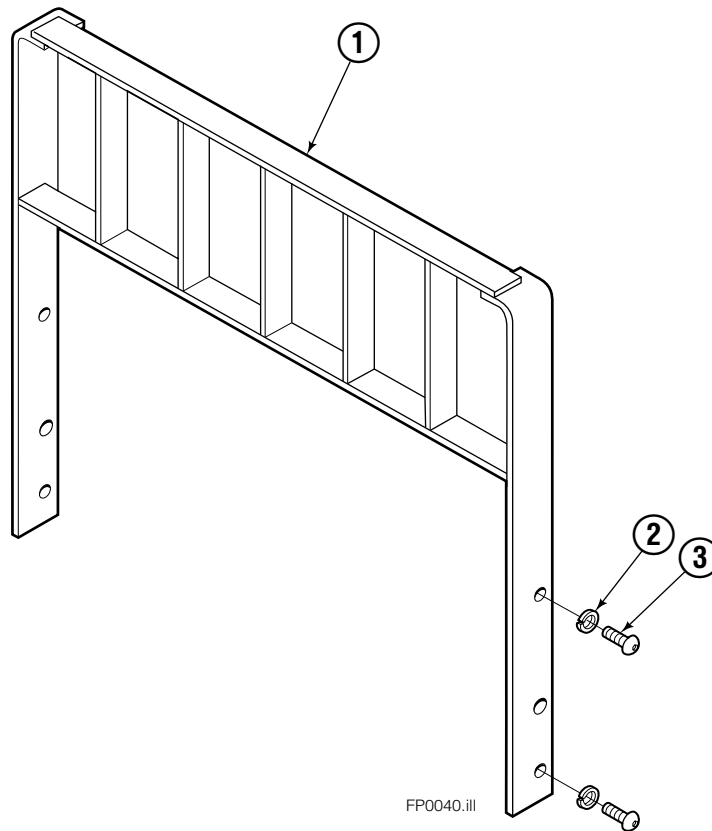

Backrests

100F			
REF	QTY	PART NO.	DESCRIPTION
1	1	209474	Backrest-49"x36" in.(1245x915 mm)■
2	4	684586	Lockwasher
3	4	200173	Capscrew

■ Width by Height.
Reference: S-4098.