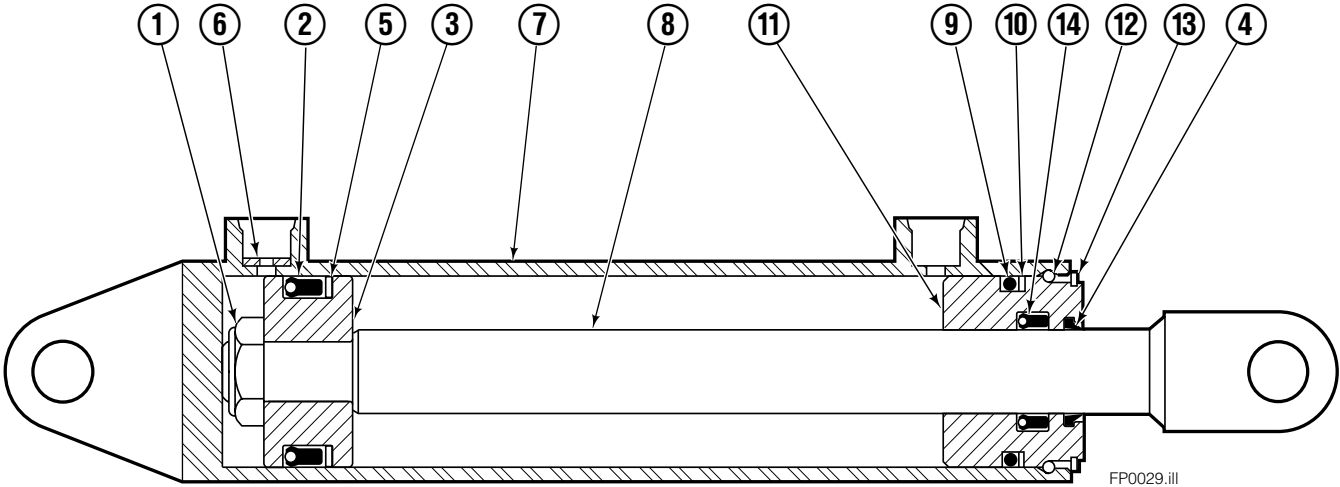

Safety Decals

Part No. 665595
(5) Places

Mounting Group Sideshifting

Reference:
BC-106
SK-6042
2S-4096

100F

REF	QTY	PART NO.	DESCRIPTION	REF	QTY	PART NO.	DESCRIPTION
	●	209451	Sideshifting Mounting - 49" ■	9	2	204186	Lower Hook
1	1	209385	Frame - 49" ■	10	4	766154	Capscrew, M16x40-8.8
2	1	209394	Anchor Bracket - 49" ■	11	4	667225	Washer
3	2	601676	Fitting, 6-6	12	4	678990	Nut
4	2	209542	Key, M10x8x63	13	1	209309	Lug
5	2	678528	Clevis Pin	14	2	208350	Lower Bearing
6	2	672726	Hairpin Cotter	15	2	672018	Upper Bearing
7	1	676649	Cylinder Assembly ◆	16	3	752907	Capscrew, M20x50 Lg-8.8
8	1	675550	Washer (orifice .085)				

- Carriage width.
- Includes items 2 through 16.
- ◆ See Cylinder page for parts breakdown.

Sideshift Cylinder

FP0029.ill

REF	QTY	PART NO.	DESCRIPTION
		676649	Cylinder Assembly
1	1	553717	Nut
2	1	662456	■ Seal
3	1	553527	Piston
4	1	636852	■ Wiper
5	1	649817	■ Back-up Ring
6	1	675550	Washer (orifice .085)
7	1	676776	Shell
8	1	553530	Rod
9	1	2789	■ O-Ring
10	1	615132	■ Back-up Ring
11	1	553528	Retainer
12	1	553688	Retaining Ring
13	1	7211	Snap Ring
14	1	662447	■ Seal
		553866	Service Kit