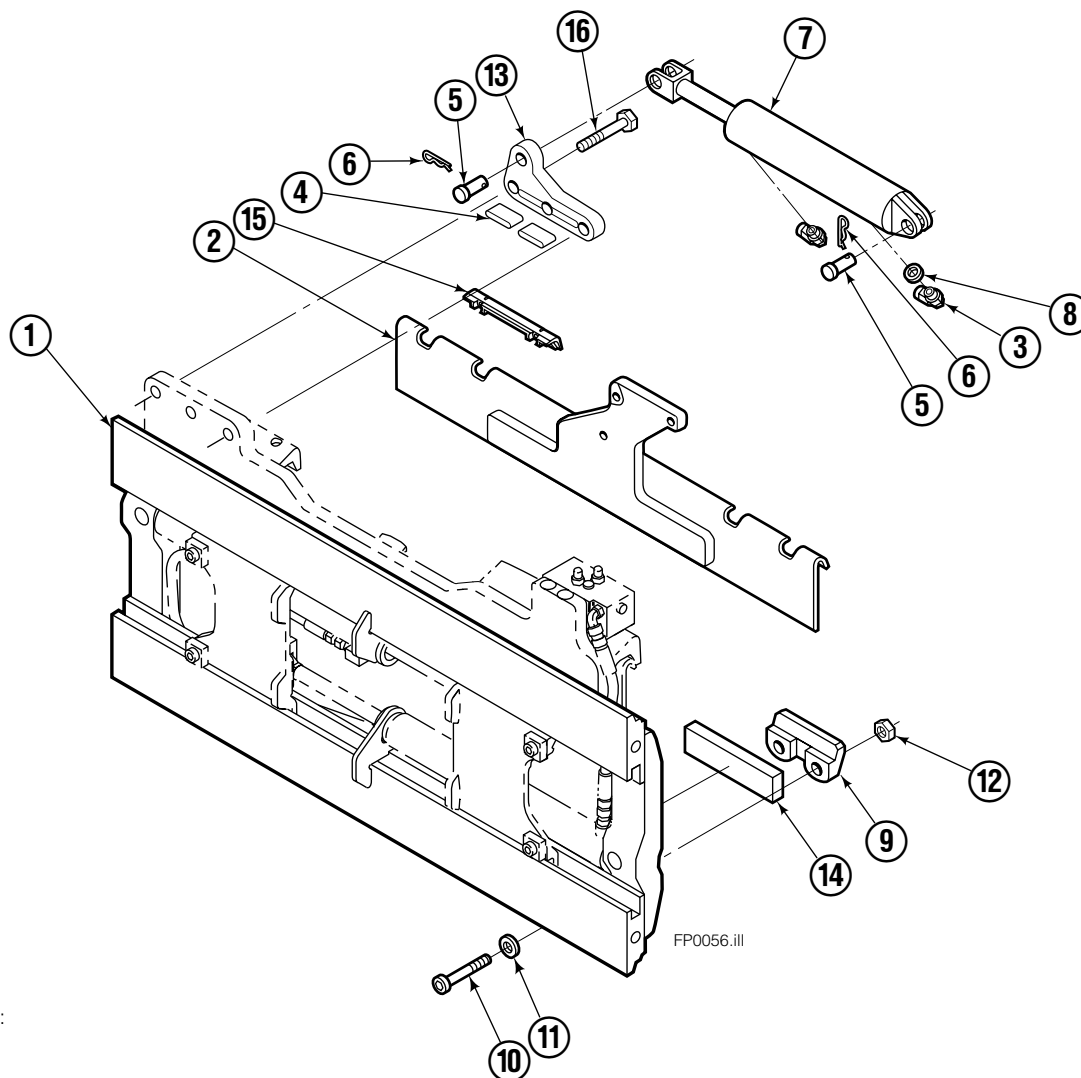

Safety Decals

Part No. 665595
(5) Places

Mounting Group Sideshifting

Reference:
BC-106
SK-6042
2S-4096

100F

REF	QTY	PART NO.	DESCRIPTION	REF	QTY	PART NO.	DESCRIPTION
	●	209451	Sideshifting Mounting - 49" ■	9	2	204186	Lower Hook
1	1	209385	Frame - 49" ■	10	4	766154	Capscrew, M16x40-8.8
2	1	209394	Anchor Bracket - 49" ■	11	4	667225	Washer
3	2	601676	Fitting, 6-6	12	4	678990	Nut
4	2	209542	Key, M10x8x63	13	1	209309	Lug
5	2	678528	Clevis Pin	14	2	208350	Lower Bearing
6	2	672726	Hairpin Cotter	15	2	672018	Upper Bearing
7	1	676649	Cylinder Assembly ◆	16	3	752907	Capscrew, M20x50 Lg-8.8
8	1	675550	Washer (orifice .085)				

- Carriage width.
- Includes items 2 through 16.
- ◆ See Cylinder page for parts breakdown.

Sideshift Cylinder

FP0029.ill

REF	QTY	PART NO.	DESCRIPTION
		676649	Cylinder Assembly
1	1	553717	Nut
2	1	662456	■ Seal
3	1	553527	Piston
4	1	636852	■ Wiper
5	1	649817	■ Back-up Ring
6	1	675550	Washer (orifice .085)
7	1	676776	Shell
8	1	553530	Rod
9	1	2789	■ O-Ring
10	1	615132	■ Back-up Ring
11	1	553528	Retainer
12	1	553688	Retaining Ring
13	1	7211	Snap Ring
14	1	662447	■ Seal
		553866	Service Kit

■ Included in Service Kit 553866.

Hydraulic/Fork Group

Reference:
BC-106
SK-6042

100F							
REF	QTY	PART NO.	DESCRIPTION	REF	QTY	PART NO.	DESCRIPTION
		209465	Hydraulic Group ●	13	2	763169	Capscrew
		209502	Fork Group ■	14	2	680217	Lockwasher
1	1	209487	Cylinder Assembly L. H. ◆	15	8	681370	Capscrew
2	1	209494	Cylinder Assembly R. H. ▼	16	2	209308	Pin
3	1	209515	Hose	17	4	209306	Block
4	1	209522	Hose	18	2	209305	Grommet
5	1	209528	Hose	19	2	661675	Clevis Pin
6	1	209530	Hose	20	2	672726	Hairpin Cotter
7	2	209391	Fork Carrier	21	1	763022	Capscrew
8	2	209280	Lug	22	2	7403	Grease Fitting
9	4	209303	Bearing	23	1	681238	Lockwasher
10	4	768838	Capscrew	24	1	200008	Cable Tie
11	4	678992	Lockwasher	25	5	604511	Fitting, 6-6
12	2	206923	Eyebolt				