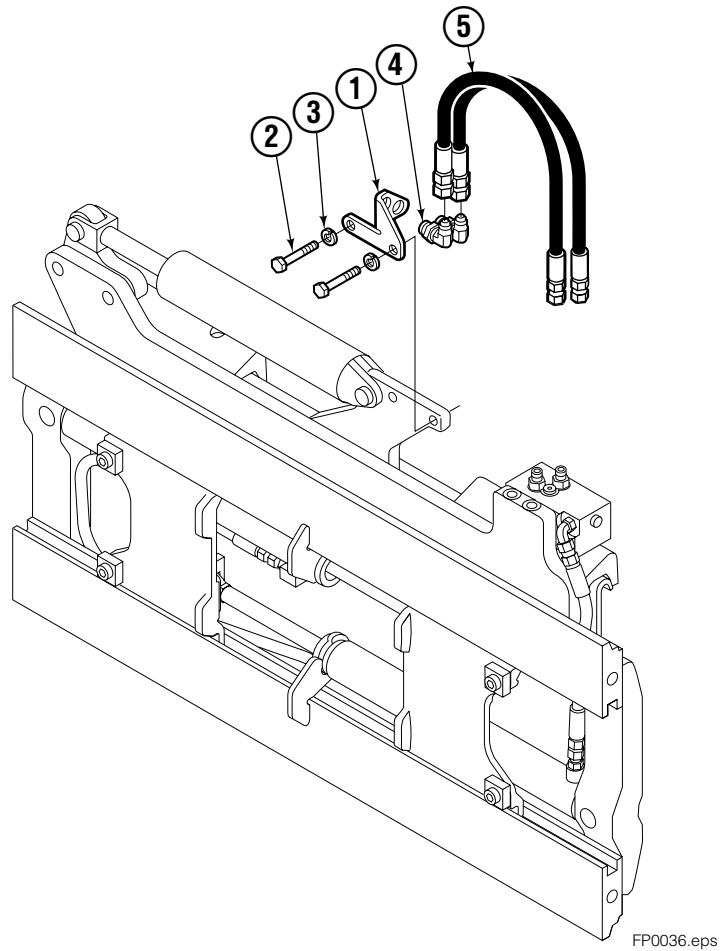

■ Carriage width.

● Included in Service Kit 564453.

Reference: S-6142.

Right Hand Cylinder

100F

REF	QTY	PART NO.	DESCRIPTION
		209494	Cylinder Assembly-49"■
1	1	564501	Shell-49"■
2	1	564494	Rod-49"■
3	1	564451	Retainer
4	1	562056	Piston
5	1	564452	Rod End
6	1	5720	Nut
7	1	564408	● Rod Wiper
8	1	564406	● Rod Seal
9	1	562127	● O-Ring
10	1	563388	● Back-up Ring
11	1	563278	● O-Ring
12	1	564141	● Piston Seal
13	1	678019	Piston Nut
14	1	562942	Retaining Ring
15	1	562951	Snap Ring
16	1	---	Spacer
		564453	Service Kit

■ Carriage width.

● Included in Service Kit 564453.

Reference S-6143.

Flow Divider Group

FP0035.iii

100F			
REF	QTY	PART NO.	DESCRIPTION
		209504	Flow Divider Group
1	1	209310	Valve ■
2	1	209311	Valve Body
3	1	201527	Cartridge-Combiner
4	2	663694	Fitting, 3
5	2	604511	Fitting, 6-6
6	1	601676	Fitting, 6-6
7	1	679992	Service Kit
8	3	685105	Capscrew
9	3	678993	Lockwasher
10	2	207300	O-Ring
11	1	604511	Fitting, 6-6
12	2	2680	Fitting, 6-6
13	2	604510	Fitting, 6
14	1	605743	Fitting, 6-6

■ Includes items 1 through 7.

Standard Installation Group

100F			
REF	QTY	PART NO.	DESCRIPTION
		209506	Installation Group
1	1	207314	Bracket
2	2	762899	Capscrew, M10X20-8.8
3	2	681238	Lockwasher
4	2	2453	Fitting, 8-8
5	2	207425	Hose

Backrests

100F			
REF	QTY	PART NO.	DESCRIPTION
1	1	209474	Backrest-49"x36" in.(1245x915 mm)■
2	4	684586	Lockwasher
3	4	200173	Capscrew

■ Width by Height.
Reference: S-4098.

Do you have questions you need answered right now? Call your nearest Cascade Parts Department. Visit us online at www.cascorp.com