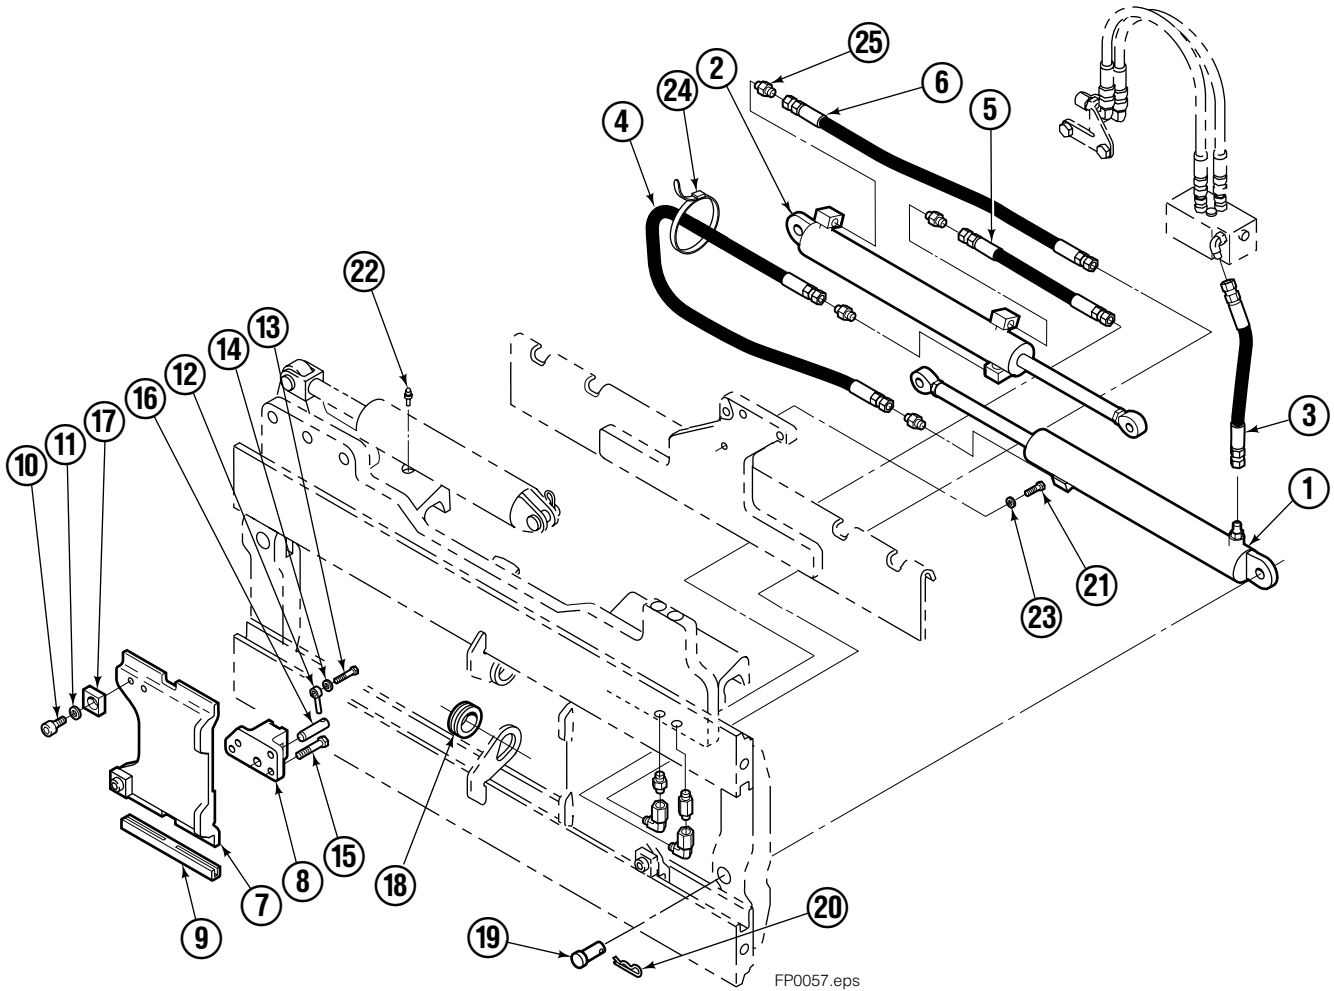

Safety Decals

Part No. 665595
(5) Places

Mounting Group Sideshifting

Reference:
BC-106
SK-6042
2S-4096

100F

REF	QTY	PART NO.	DESCRIPTION	REF	QTY	PART NO.	DESCRIPTION
	●	209451	Sideshifting Mounting - 49" ■	9	2	204186	Lower Hook
1	1	209385	Frame - 49" ■	10	4	766154	Capscrew, M16x40-8.8
2	1	209394	Anchor Bracket - 49" ■	11	4	667225	Washer
3	2	601676	Fitting, 6-6	12	4	678990	Nut
4	2	209542	Key, M10x8x63	13	1	209309	Lug
5	2	678528	Clevis Pin	14	2	208350	Lower Bearing
6	2	672726	Hairpin Cotter	15	2	672018	Upper Bearing
7	1	676649	Cylinder Assembly ◆	16	3	752907	Capscrew, M20x50 Lg-8.8
8	1	675550	Washer (orifice .085)				

- Carriage width.
- Includes items 2 through 16.
- ◆ See Cylinder page for parts breakdown.

Sideshift Cylinder

FP0029.ill

REF	QTY	PART NO.	DESCRIPTION
		676649	Cylinder Assembly
1	1	553717	Nut
2	1	662456	■ Seal
3	1	553527	Piston
4	1	636852	■ Wiper
5	1	649817	■ Back-up Ring
6	1	675550	Washer (orifice .085)
7	1	676776	Shell
8	1	553530	Rod
9	1	2789	■ O-Ring
10	1	615132	■ Back-up Ring
11	1	553528	Retainer
12	1	553688	Retaining Ring
13	1	7211	Snap Ring
14	1	662447	■ Seal
		553866	Service Kit

■ Included in Service Kit 553866.

Hydraulic/Fork Group

Reference:
BC-106
SK-6042

100F							
REF	QTY	PART NO.	DESCRIPTION	REF	QTY	PART NO.	DESCRIPTION
		209465	Hydraulic Group ●	13	2	763169	Capscrew
		209502	Fork Group ■	14	2	680217	Lockwasher
1	1	209487	Cylinder Assembly L. H. ◆	15	8	681370	Capscrew
2	1	209494	Cylinder Assembly R. H. ▼	16	2	209308	Pin
3	1	209515	Hose	17	4	209306	Block
4	1	209522	Hose	18	2	209305	Grommet
5	1	209528	Hose	19	2	661675	Clevis Pin
6	1	209530	Hose	20	2	672726	Hairpin Cotter
7	2	209391	Fork Carrier	21	1	763022	Capscrew
8	2	209280	Lug	22	2	7403	Grease Fitting
9	4	209303	Bearing	23	1	681238	Lockwasher
10	4	768838	Capscrew	24	1	200008	Cable Tie
11	4	678992	Lockwasher	25	5	604511	Fitting, 6-6
12	2	206923	Eyebolt				