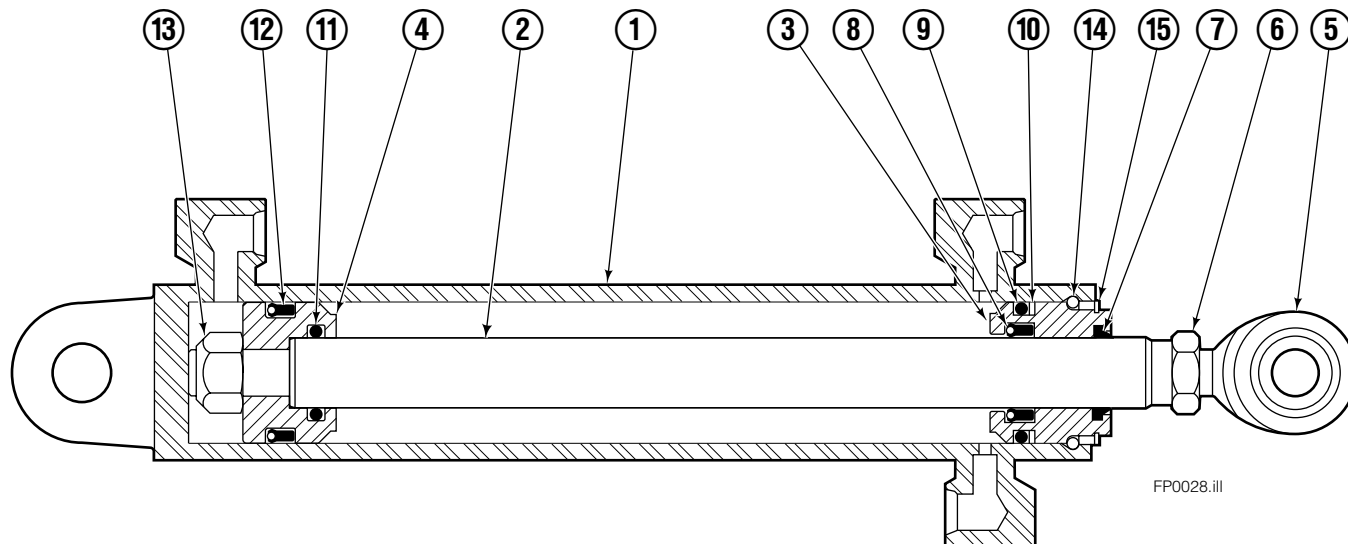

Safety Decals

Part No. 665595
(5) Places

Mounting Group Sideshifting

Reference:
BC-106
SK-6042
2S-4096

100F

REF	QTY	PART NO.	DESCRIPTION	REF	QTY	PART NO.	DESCRIPTION
	●	209451	Sideshifting Mounting - 49" ■	9	2	204186	Lower Hook
1	1	209385	Frame - 49" ■	10	4	766154	Capscrew, M16x40-8.8
2	1	209394	Anchor Bracket - 49" ■	11	4	667225	Washer
3	2	601676	Fitting, 6-6	12	4	678990	Nut
4	2	209542	Key, M10x8x63	13	1	209309	Lug
5	2	678528	Clevis Pin	14	2	208350	Lower Bearing
6	2	672726	Hairpin Cotter	15	2	672018	Upper Bearing
7	1	676649	Cylinder Assembly ◆	16	3	752907	Capscrew, M20x50 Lg-8.8
8	1	675550	Washer (orifice .085)				

◆ See L.H. Cylinder page for parts breakdown.
▼ See R.H. Cylinder page for parts breakdown.

● Includes items 1 through 6.
■ Includes items 7 through 25.

Left Hand Cylinder

FP0041.ill

100F

REF	QTY	PART NO.	DESCRIPTION
		209487	Cylinder Assembly - 49" ■
1	1	564487	Shell - 49" ■
2	1	564494	Rod - 49" ■
3	1	564451	Retainer
4	1	562056	Piston
5	1	564452	Rod End
6	1	5720	Nut
7	1	564408	● Rod Wiper
8	1	564406	● Rod Seal
9	1	562127	● O-Ring
10	1	563388	● Back-up Ring
11	1	563278	● O-Ring
12	1	564141	● Piston Seal
13	1	678019	Piston Nut
14	1	562942	Retaining Ring
15	1	562951	Snap Ring
16	1	---	Spacer
		564453	Service Kit

■ Carriage width.

● Included in Service Kit 564453.

Reference: S-6142.

Right Hand Cylinder

100F

REF	QTY	PART NO.	DESCRIPTION
		209494	Cylinder Assembly-49"■
1	1	564501	Shell-49"■
2	1	564494	Rod-49"■
3	1	564451	Retainer
4	1	562056	Piston
5	1	564452	Rod End
6	1	5720	Nut
7	1	564408	● Rod Wiper
8	1	564406	● Rod Seal
9	1	562127	● O-Ring
10	1	563388	● Back-up Ring
11	1	563278	● O-Ring
12	1	564141	● Piston Seal
13	1	678019	Piston Nut
14	1	562942	Retaining Ring
15	1	562951	Snap Ring
16	1	---	Spacer
		564453	Service Kit