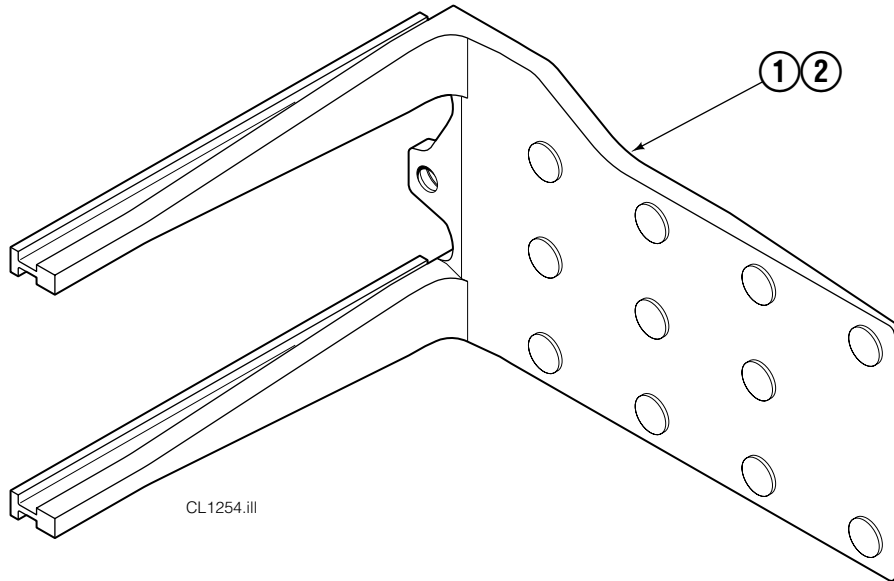

Bale Arms – Integral

40D			
REF	QTY	PART NO.	DESCRIPTION
		3013095	Bale Arm Assembly
1	1	3013093	Arm Weldment – LH
2	1	3013094	Arm Weldment – RH