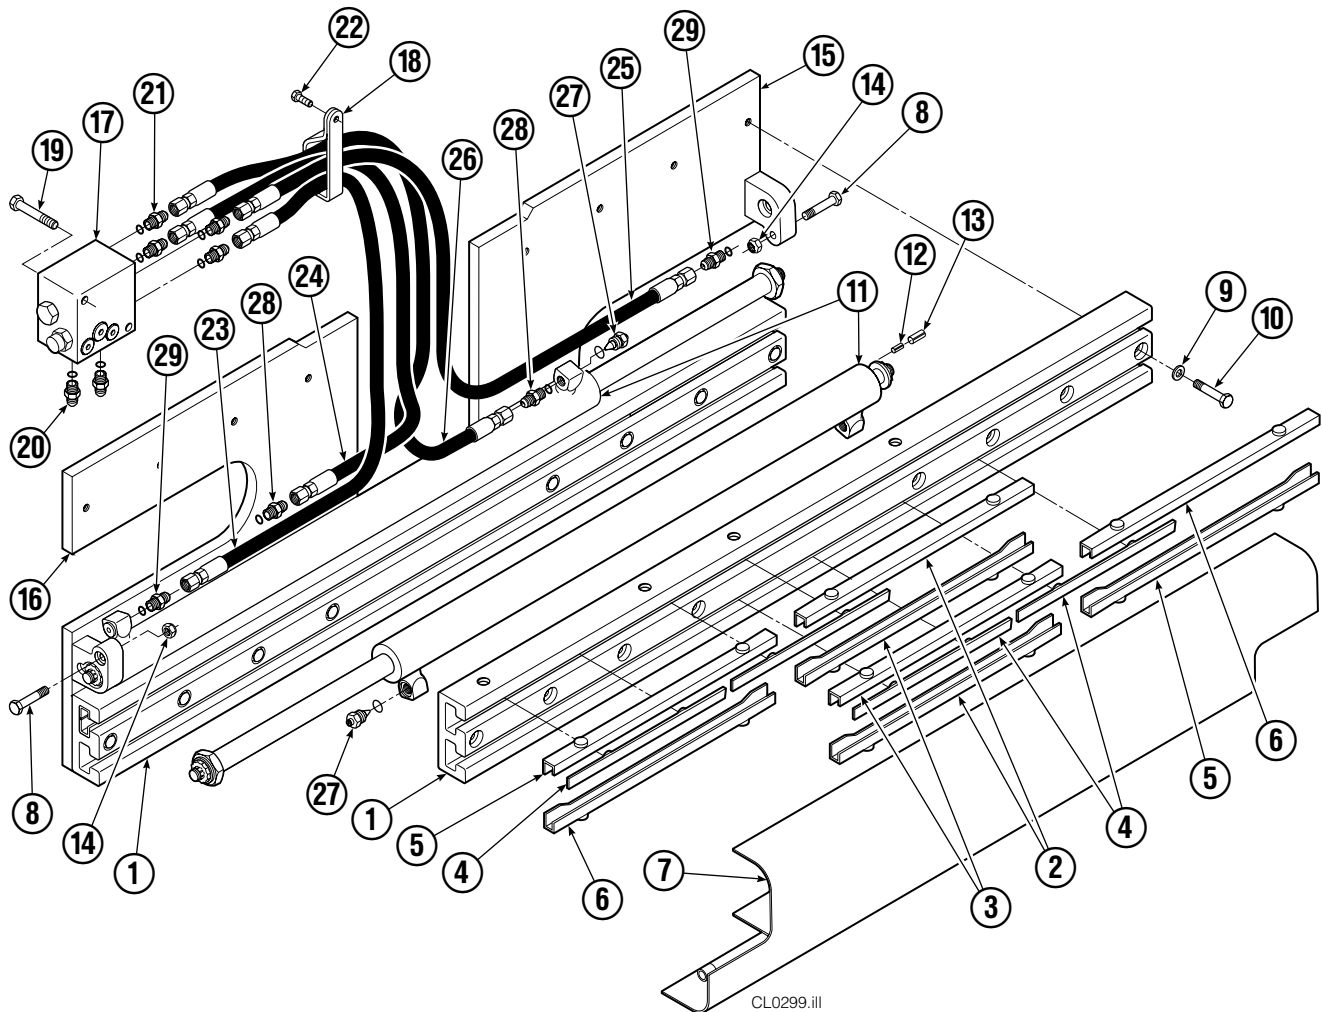

Internet: www.cascorp.com

Safety Decals

REF	QTY	PART NO.	DESCRIPTION
1	1	679150	No Step Decal
2	2	665595	No Hand Hold Decal
3	1	679059	Quick Change Hook Decal

Publications

PART NO.	DESCRIPTION
669224	Service Manual
672944	Operators Guide
668987	Installation Instructions
680664	Servicing Cascade Cylinders-VHS
679929	Tool Catalog
673964	Literature Index Order Form

Base Unit Group

40D							
REF	QTY	PART NO.	DESCRIPTION	REF	QTY	PART NO.	DESCRIPTION
		207392	Base Unit Group – Items 1-16	15	1	207395	Mounting Plate – LH
1	2	207325	Frame	16	1	207396	Mounting Plate – RH
2	4	672610	Bearing	17	1	204405	Valve ●
3	4	672609	Bearing	18	1	204404	Valve Bracket
4	4	667663	Bearing	19	2	8601	Capscrew, .375 NC x 3.5 GR5
5	4	671852	Bearing	20	2	601377	Fitting, 8-8
6	4	671851	Bearing	21	4	604511	Fitting, 6-6
7	1	207318	Bumper	22	1	3651	Capscrew, .5 NC x .75 GR5
8	2	640699	Capscrew, 1/2 NC x 2.75 GR8	23	1	206742	Hose – 52.75 in.
9	16	667225	Washer	24	1	680053	Hose – 37 in.
10	16	667644	Capscrew	25	1	350637	Hose – 56.75 in.
11	2	207317	Cylinder ▲	26	1	675067	Hose – 34 in.
12	2	7961	Roll Pin – Outer	27	2	667609	Restrictor Cartridge ■
13	2	7882	Roll Pin – Inner	28	2	686369	Fitting
14	2	665707	Nut	30	2	611288	Fitting, 6-8

Cylinder

40D			
REF	QTY	PART NO.	DESCRIPTION
		207317	Cylinder Assembly
1	2	6511	Cotter Pin ■
2	2	667667	Nut Retainer ■
3	2	667668	Nut ■
4	1	564194	Shell
5	1	602580	Fitting
6	1	558402	Piston
7	1	2722	O-Ring ▲
8	1	557376	Seal ▲
9	1	2791	O-Ring ▲
10	1	615134	Back-Up Ring ▲
11	1	667675	Retainer
12	1	662451	Seal ▲
13	1	638246	Nylon Ring ▲
14	1	628047	Wiper ▲
15	1	561012	Nut
16	1	564195	Rod
17	1	667676	Washer
18	1	—	Spacer
19	1	667609	Restrictor Cartridge ●
20	1	671049	Seal Loader, Piston ▲
21	1	671052	Seal Loader, Retainer ▲
		667723	Service Kit