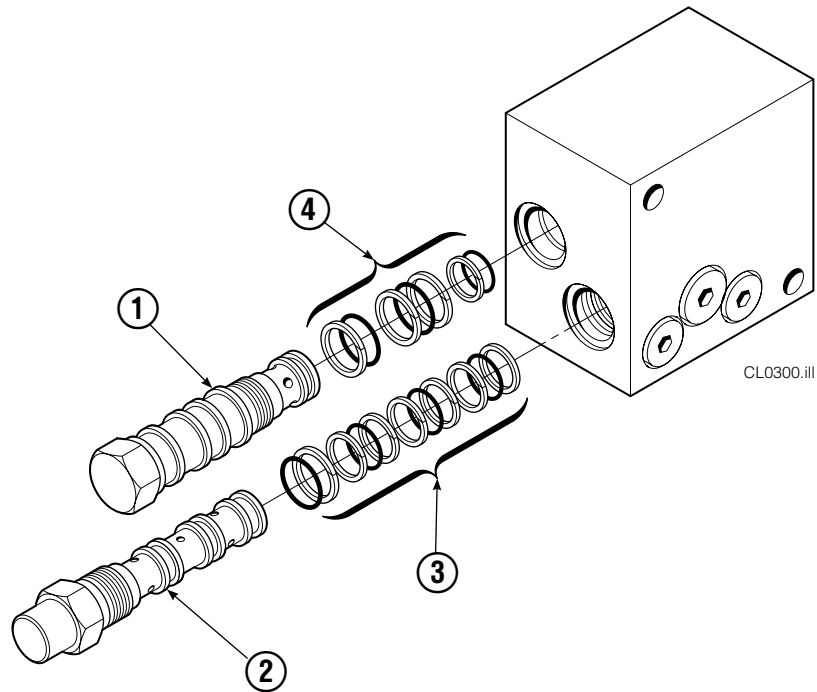

Valve

40D			
REF	QTY	PART NO.	DESCRIPTION
		204405	Valve Assembly
1	1	204922	Check Valve – VPO
2	1	204923	Cartridge
3	1	206425	Service Kit
4	1	206426	Service Kit