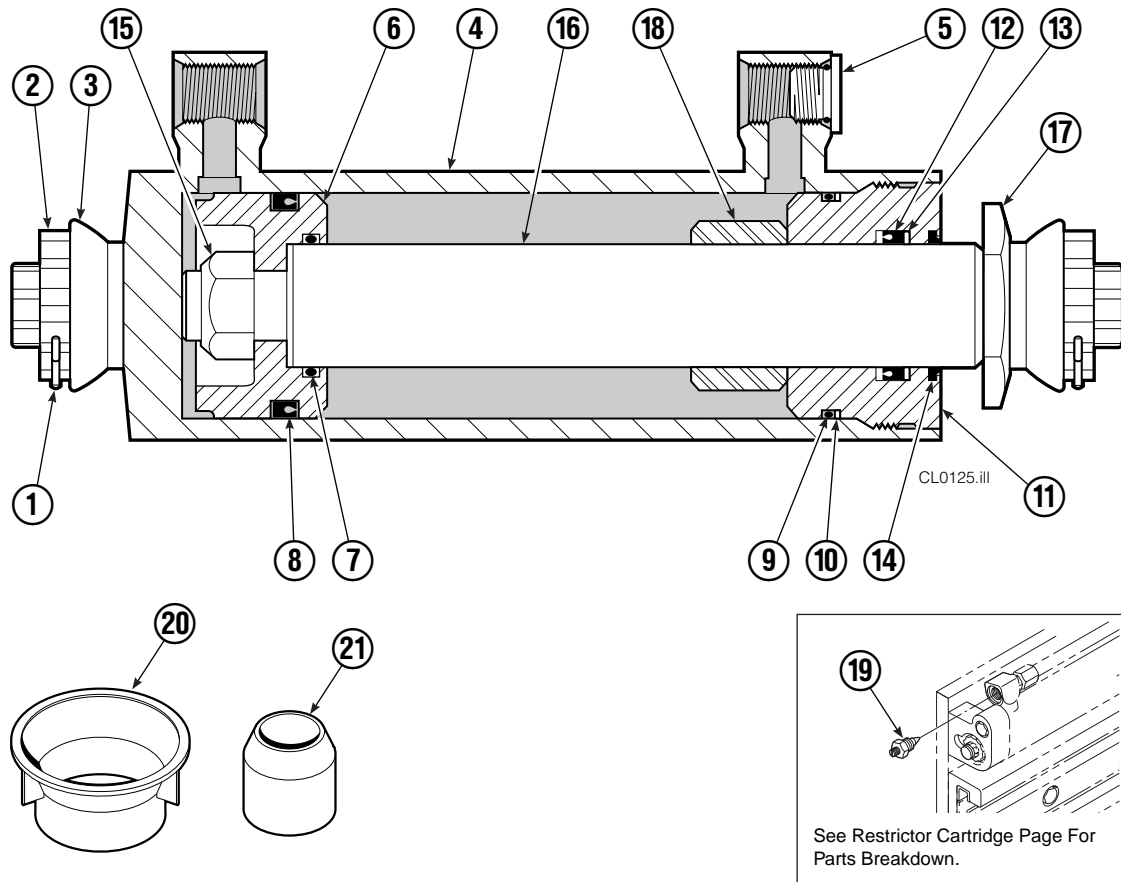

Base Unit Group

40D							
REF	QTY	PART NO.	DESCRIPTION	REF	QTY	PART NO.	DESCRIPTION
		207392	Base Unit Group – Items 1-16	15	1	207395	Mounting Plate – LH
1	2	207325	Frame	16	1	207396	Mounting Plate – RH
2	4	672610	Bearing	17	1	204405	Valve ●
3	4	672609	Bearing	18	1	204404	Valve Bracket
4	4	667663	Bearing	19	2	8601	Capscrew, .375 NC x 3.5 GR5
5	4	671852	Bearing	20	2	601377	Fitting, 8-8
6	4	671851	Bearing	21	4	604511	Fitting, 6-6
7	1	207318	Bumper	22	1	3651	Capscrew, .5 NC x .75 GR5
8	2	640699	Capscrew, 1/2 NC x 2.75 GR8	23	1	206742	Hose – 52.75 in.
9	16	667225	Washer	24	1	680053	Hose – 37 in.
10	16	667644	Capscrew	25	1	350637	Hose – 56.75 in.
11	2	207317	Cylinder ▲	26	1	675067	Hose – 34 in.
12	2	7961	Roll Pin – Outer	27	2	667609	Restrictor Cartridge ■
13	2	7882	Roll Pin – Inner	28	2	686369	Fitting
14	2	665707	Nut	30	2	611288	Fitting, 6-8

▲ See Cylinder page for parts breakdown.

● See Valve page for parts breakdown.

■ See Restrictor Cartridge page for parts breakdown.

Note: Items 17 thru 30 Included in Valve Group 207397.

Reference: Common Parts Group 207393, SK-5860.

Cylinder

40D			
REF	QTY	PART NO.	DESCRIPTION
		207317	Cylinder Assembly
1	2	6511	Cotter Pin ■
2	2	667667	Nut Retainer ■
3	2	667668	Nut ■
4	1	564194	Shell
5	1	602580	Fitting
6	1	558402	Piston
7	1	2722	O-Ring ▲
8	1	557376	Seal ▲
9	1	2791	O-Ring ▲
10	1	615134	Back-Up Ring ▲
11	1	667675	Retainer
12	1	662451	Seal ▲
13	1	638246	Nylon Ring ▲
14	1	628047	Wiper ▲
15	1	561012	Nut
16	1	564195	Rod
17	1	667676	Washer
18	1	—	Spacer
19	1	667609	Restrictor Cartridge ●
20	1	671049	Seal Loader, Piston ▲
21	1	671052	Seal Loader, Retainer ▲
		667723	Service Kit