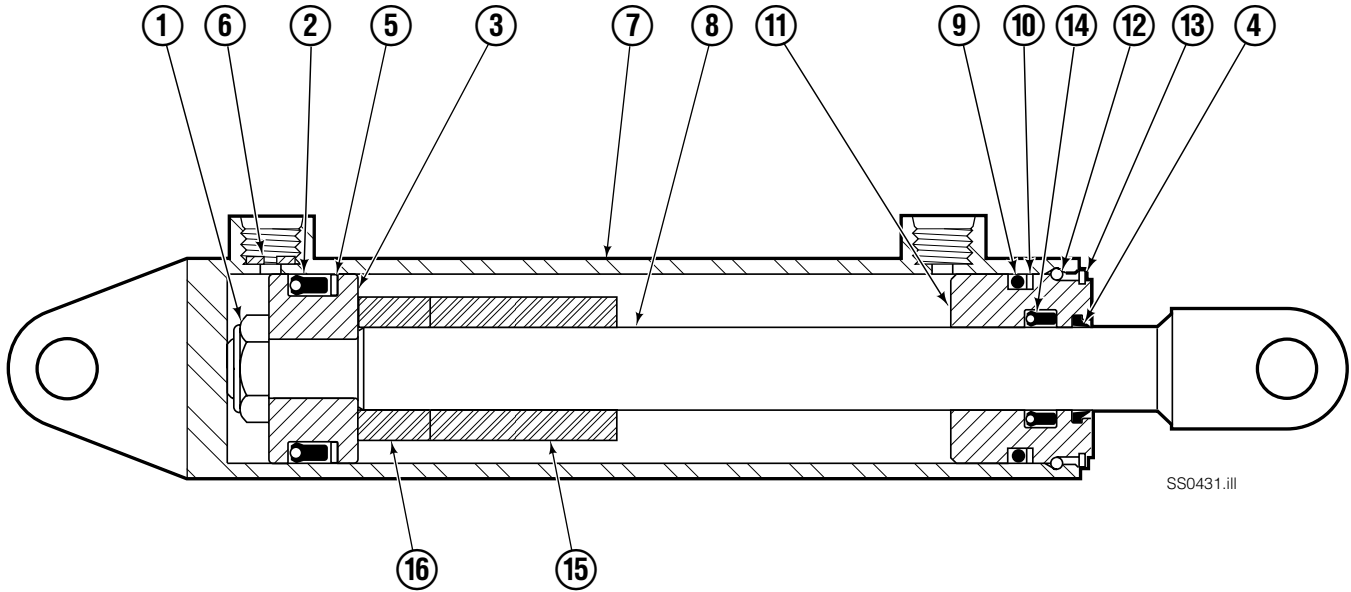

Sideshift Cylinder – RH

65D			
REF	QTY	PART NO.	DESCRIPTION
		381637	Cylinder Assembly
1	1	553857	Nut
■2	1	662452	Seal
3	1	553501	Piston
■4	1	636851	Wiper
■5	1	638247	Nylon Ring
6	1	675550	Washer (Orifice .085 in.)
7	1	335481	Shell
8	1	335482	Rod
■9	1	2785	O-Ring
■10	1	615128	Back-up Ring
11	1	553500	Retainer
12	1	553856	Retaining Ring
13	1	7202	Snap Ring
■14	1	641835	Seal
15	1	584394	Spacer
16	1	584395	Spacer
		553861	Service Kit

Reference: 335480 Cylinder Assembly.

■ Included in Service Kit 553861.