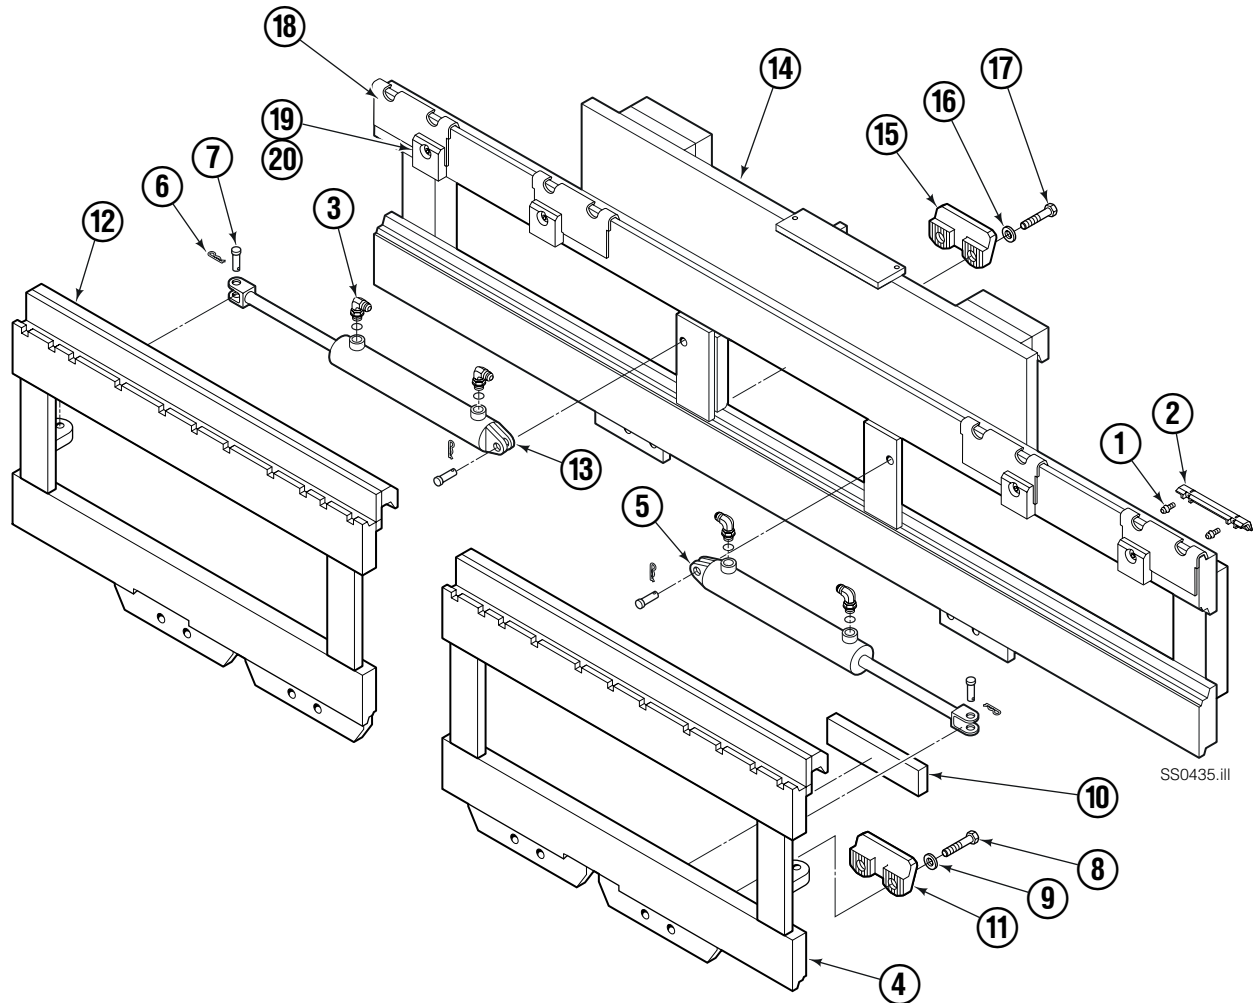

# Sideshifter Group

65D							
REF	QTY	PART NO.	DESCRIPTION	REF	QTY	PART NO.	DESCRIPTION
		381635	Sideshifter Group	11	4	679360	Lower Hook ▲
1	8	7403	Grease Fitting	12	1	358749	R.H. Faceplate ■
2	4	671165	Bearing Segment	13	1	381637	R.H. Cylinder Assembly ●
3	4	601676	Fitting, 6-6	14	1	381631	False Carriage ★
4	1	358748	L.H. Faceplate ■	15	2	675969	Lower Hook ◆ ★
5	1	381636	L.H. Cylinder Assembly ●	16	4	667225	Washer ◆ ★
6	4	672726	Cotter Pin	17	4	667369	Capscrew ◆ ★
7	4	206926	Clevis Pin	18	4	358814	Plate
8	8	779010	Capscrew, M16x35 ▲	19	4	399079	Bearing
9	8	667225	Washer ▲	20	4	4880	Capscrew, .50 NCx1.00
10	4	682814	Lower Bearing				

- If the faceplate needs replacing, your best value is to order the complete sideshifter assembly.
- See Cylinder page for parts Breakdown.
- ▲ Lower Hook Group 683178.

- ◆ Lower Hook Group 678935.
  - ★ Not included in Sideshifter Group.
- Reference: S-28053.