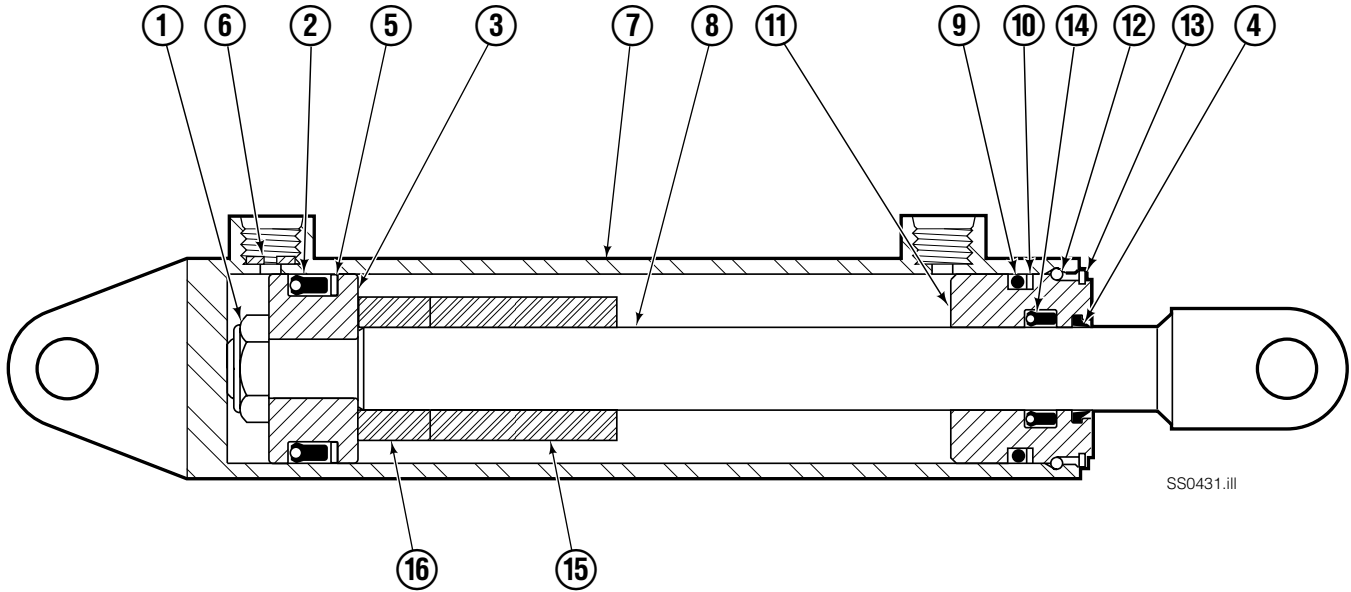

Sideshift Cylinder – LH

SS0431.ill

65D			
REF	QTY	PART NO.	DESCRIPTION
		381636	Cylinder Assembly
1	1	553857	Nut
■2	1	662452	Seal
3	1	553501	Piston
■4	1	636851	Wiper
■5	1	638247	Nylon Ring
6	1	675550	Washer (Orifice .085 in.)
7	1	557697	Shell
8	1	335482	Rod
■9	1	2785	O-Ring
■10	1	615128	Back-up Ring
11	1	553500	Retainer
12	1	553856	Retaining Ring
13	1	7202	Snap Ring
■14	1	641835	Seal
15	1	584394	Spacer
16	1	584395	Spacer
		553861	Service Kit

Reference: 580029 Cylinder Assembly.

■ Included in Service Kit 553861.