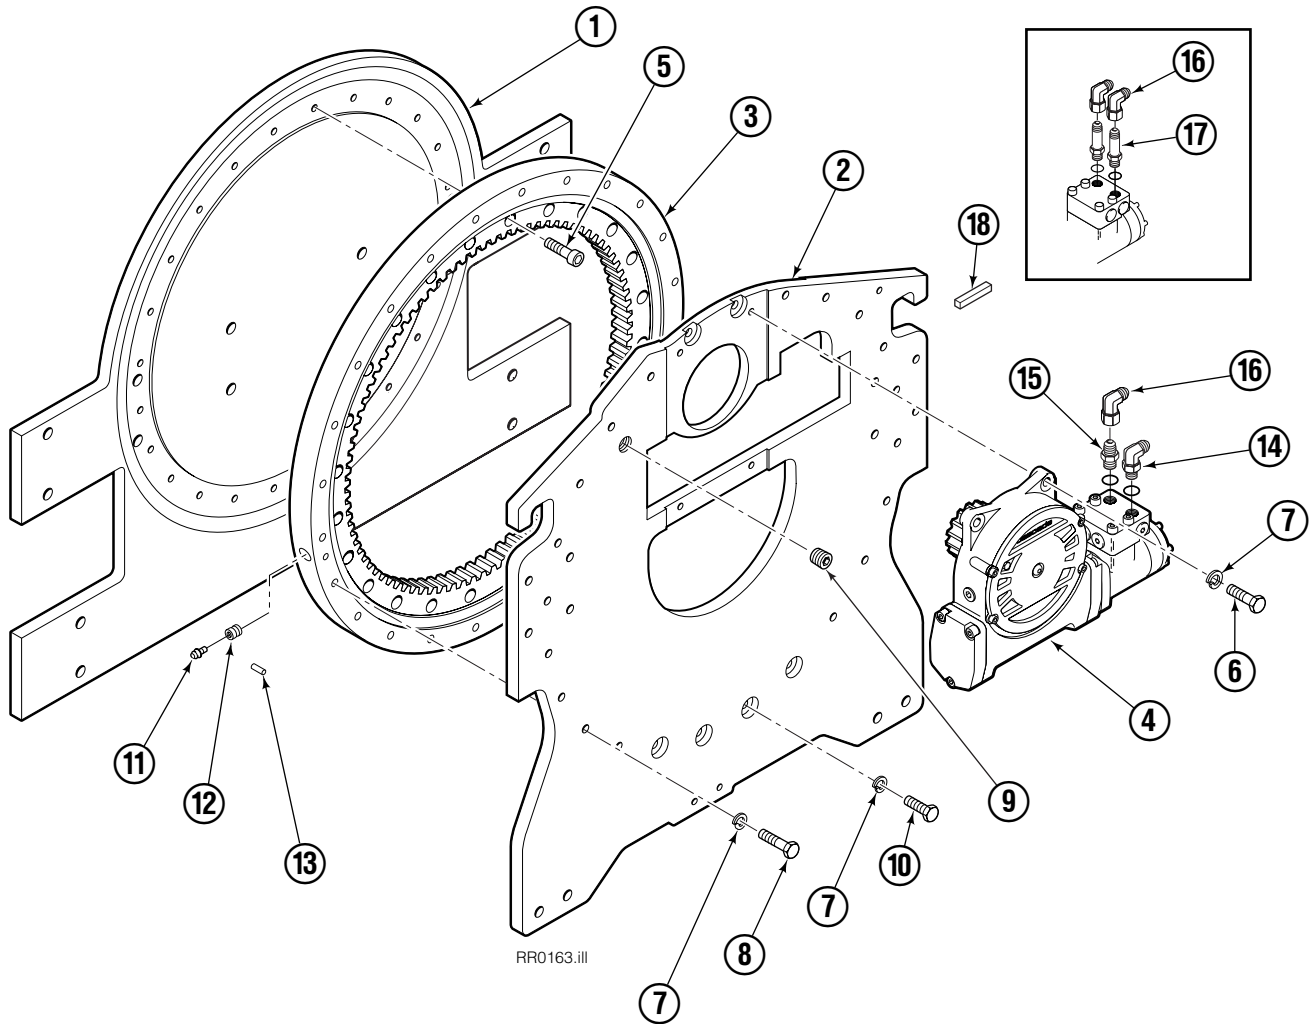

Internet: www.cascorp.com

Safety Decals

REF	QTY	PART NO.	DESCRIPTION
1	1	679150	No Step Decal

Publications

GA0006.eps

PART NO.	DESCRIPTION
672946	Service Manual
672714	Operators Guide
668987	Installation Instructions
679929	Tool Catalog
673964	Literature Index Order Form

Rotator Group

80D							
REF	QTY	PART NO.	DESCRIPTION	REF	QTY	PART NO.	DESCRIPTION
		6003188	Rotator Group	11	1	7401	Grease Fitting
1	1	6002414	Faceplate	12	1	204167	Plug
2	1	6001818	Baseplate	13	1	670681	Drive Pin
3	1	213983	Bearing Assembly	14	1	605761	Fitting, 8-8 SAE
4	1	212308	Drive Group - 2.2 c.i. Motor ●	15	1	601250	Fitting, 8-8 SAE
5	24	213902	Capscrew, M12 x 45	16	1	601377	Fitting, 8-8 SAE
6	4	211689	Capscrew, M12 x 30		2	765492	Fitting, 8 SAE - M10 L-Series
7	28	683822	Lockwasher, M12	17	2	765493	Fitting, 8 SAE - M12 L-Series
8	18	213900	Capscrew, M12 x 60		2	756920	Fitting, 8 SAE - M12 S-Series
9	1	6605	Fitting, 3/4 in.	18	1	669344	Stop Block Kit
10	6	209684	Capscrew, M12 x 50				

● Quantity as required.

▲ See Drive Motor page for parts breakdown.

▼ See Check Valve page for parts breakdown.

Drive Motor

80D			
REF	QTY	2.2 c.i. PART NO.	DESCRIPTION
		210139	Drive Motor
1	1	675478	Shaft
2	1	675477	Drive Link
3	1	211528	Spacer Plate
4	1	210137	Geroler/Gerotor Set
5	1	211527	End Cap
6	1	206405	Service Kit ●
7	1	685090	Flange