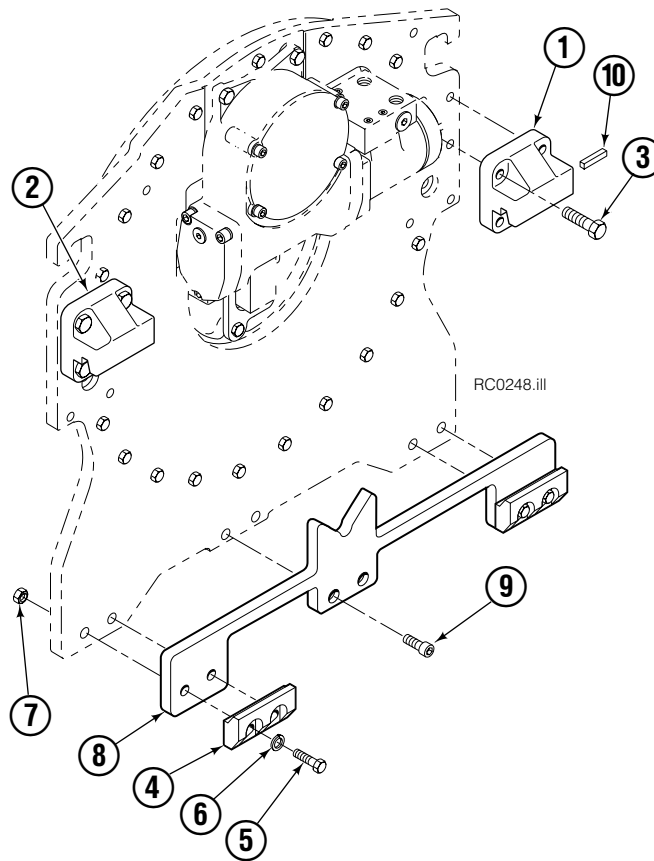

Mounting Group

Class III, 0°			
REF	QTY	PART NO.	DESCRIPTION
		209927	Mounting Group
1	1	209932	Upper Hook – RH
2	1	209933	Upper Hook – LH
3	8	779010	Capscrew, M16 x 35
4	2	675969	Lower Hook
5	4	210005	Capscrew, M16 x 90
6	4	667225	Washer, .625
7	4	781534	Nut, M16
8	1	209937	Spacer
9	2	788377	Capscrew, M12 x 45
10	1	669344	Stop Kit