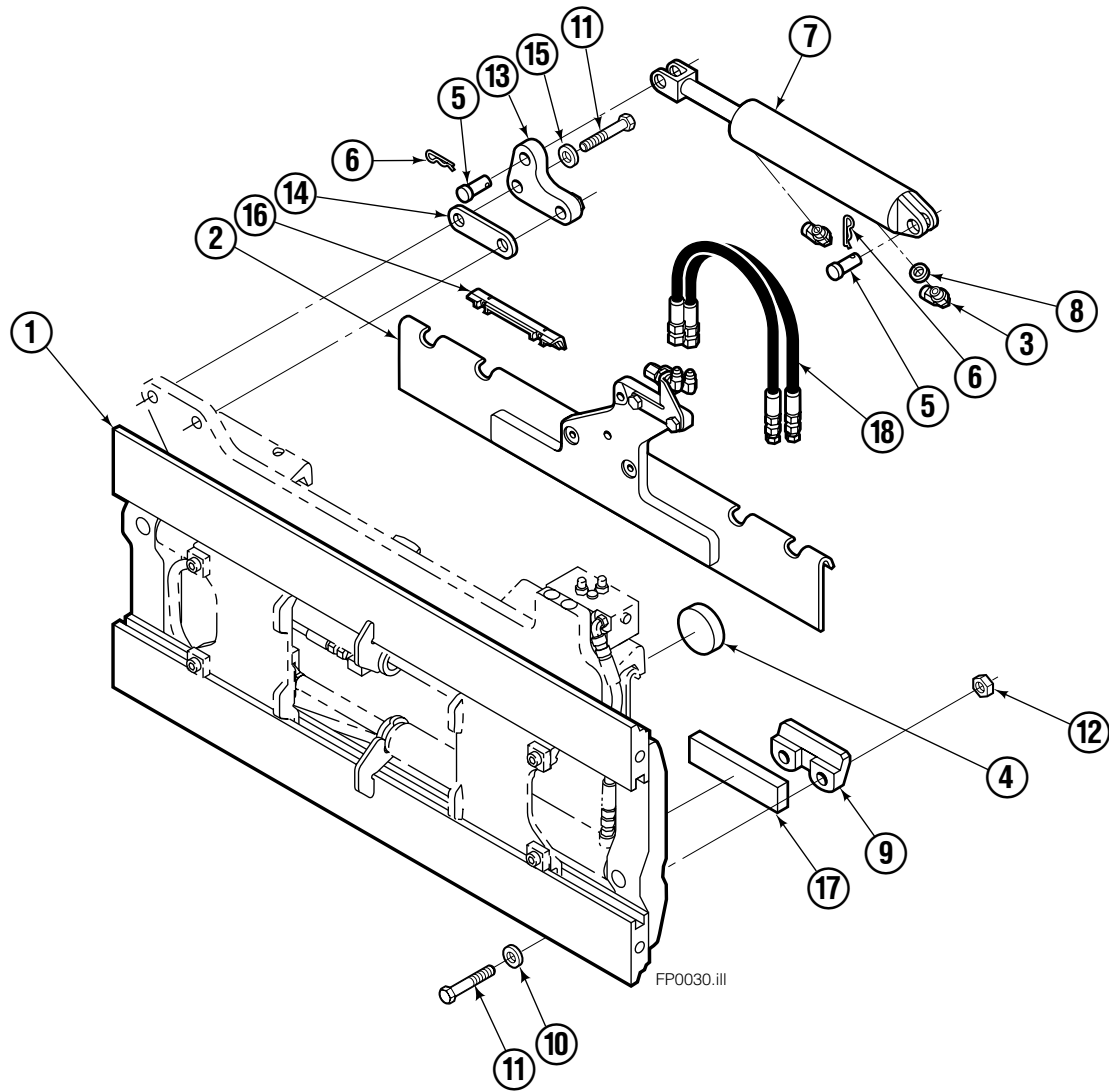

Safety Decals

Mounting Group Sideshifting

Reference:
BC-101
SK-5981
2S-3988

55F							
REF	QTY	PART NO.	DESCRIPTION	REF	QTY	PART NO.	DESCRIPTION
		377245●	Sideshifting Mounting-41" ■	10	4	667225	Washer
1	1	397075	Frame-41" ■	11	6	766154	Capscrew, M16x2,0x40-8.8
2	1	377025	Anchor Bracket-41" ■	12	4	678990	Nut
3	2	601676	Fitting, 6-6	13	1	206909	Lug
4	1	—	Center Bearing-49" only	14	1	206910	Spacer
5	2	678525	Clevis Pin	15	2	684355	Lockwasher
6	2	672726	Hairpin Cotter	16	2	204187	Upper Bearing
◆7	1	675548	Cylinder Assembly	17	2	207209	Lower Bearing
8	1	675550	Washer (orifice .085)	18	2	207578	Hose
9	2	204186	Lower Hook				

- Carriage width.
- Includes items 2 through 17.
- ◆ See Cylinder page for parts breakdown.

Sideshift Cylinder ITA Class III

FP0126.ill

55E			
REF	QTY	PART NO.	DESCRIPTION
		675548	Cylinder Assembly
1	1	553857	Nut
2	1	662452	■ Seal
3	1	553501	Piston
4	1	636851	■ Wiper
5	1	638247	■ Back-up Ring
6	1	675550	Washer (orifice .085 in.)
7	1	675549	Shell
8	1	553449	Rod
9	1	2785	■ O-Ring
10	1	615128	■ Back-up Ring
11	1	553500	Retainer
12	1	553856	Retaining Ring
13	1	7202	Snap Ring
14	1	641835	■ Seal
		553861	Service Kit

55F			
REF	QTY	PART NO.	DESCRIPTION
		583944	Cylinder Assembly – 41" ■
1	1	564169	Shell – 41" ■
2	1	564185	Rod – 41" ■
3	1	685664	Retainer
4	1	685665	Piston
5	1	564193	● Rod End
6	1	5718	● Nut
7	1	636850	● Rod Wiper
8	1	646540	● Rod Seal
9	1	2718	● O-Ring
10	1	615122	● Back-up Ring
11	1	2710	● O-Ring
12	1	663728	● Piston Seal
13	1	563462	Piston Nut
14	1	563916	Retaining Ring
15	1	3137	Snap Ring
		684827	Service Kit