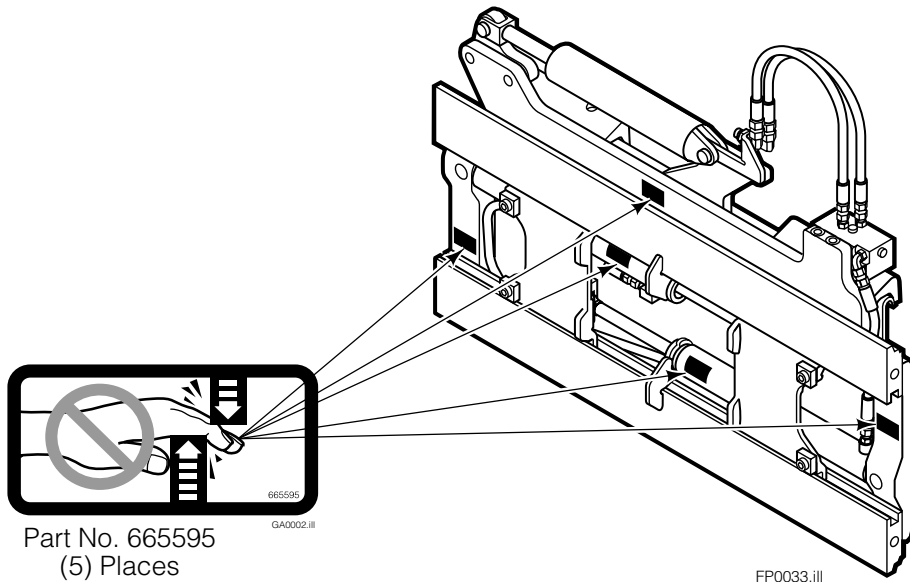

Safety Decals

Mounting Group Sideshifting

Reference:
BC-101
SK-5981
2S-3988

55F							
REF	QTY	PART NO.	DESCRIPTION	REF	QTY	PART NO.	DESCRIPTION
		377245●	Sideshifting Mounting-41" ■	10	4	667225	Washer
1	1	397075	Frame-41" ■	11	6	766154	Capscrew, M16x2,0x40-8.8
2	1	377025	Anchor Bracket-41" ■	12	4	678990	Nut
3	2	601676	Fitting, 6-6	13	1	206909	Lug
4	1	—	Center Bearing-49" only	14	1	206910	Spacer
5	2	678525	Clevis Pin	15	2	684355	Lockwasher
6	2	672726	Hairpin Cotter	16	2	204187	Upper Bearing
◆7	1	675548	Cylinder Assembly	17	2	207209	Lower Bearing
8	1	675550	Washer (orifice .085)	18	2	207578	Hose
9	2	204186	Lower Hook				