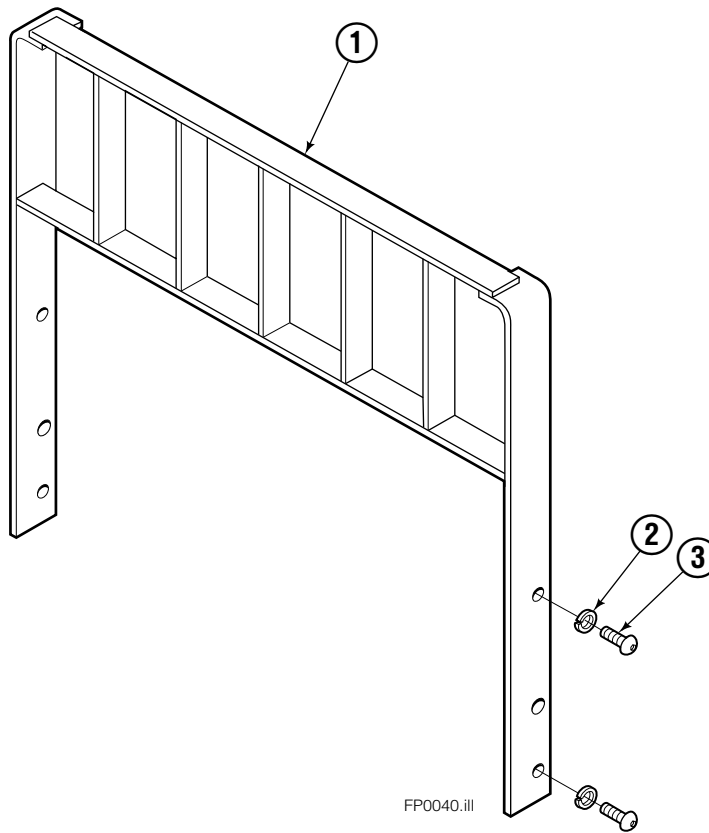

Backrest

55F			
REF	QTY	PART NO.	DESCRIPTION
1	1	207131	Backrest – 41"x48" ■
2	4	684586	Lockwasher
3	4	200173	Capscrew

■ Width x Height.

Reference: S-3979.