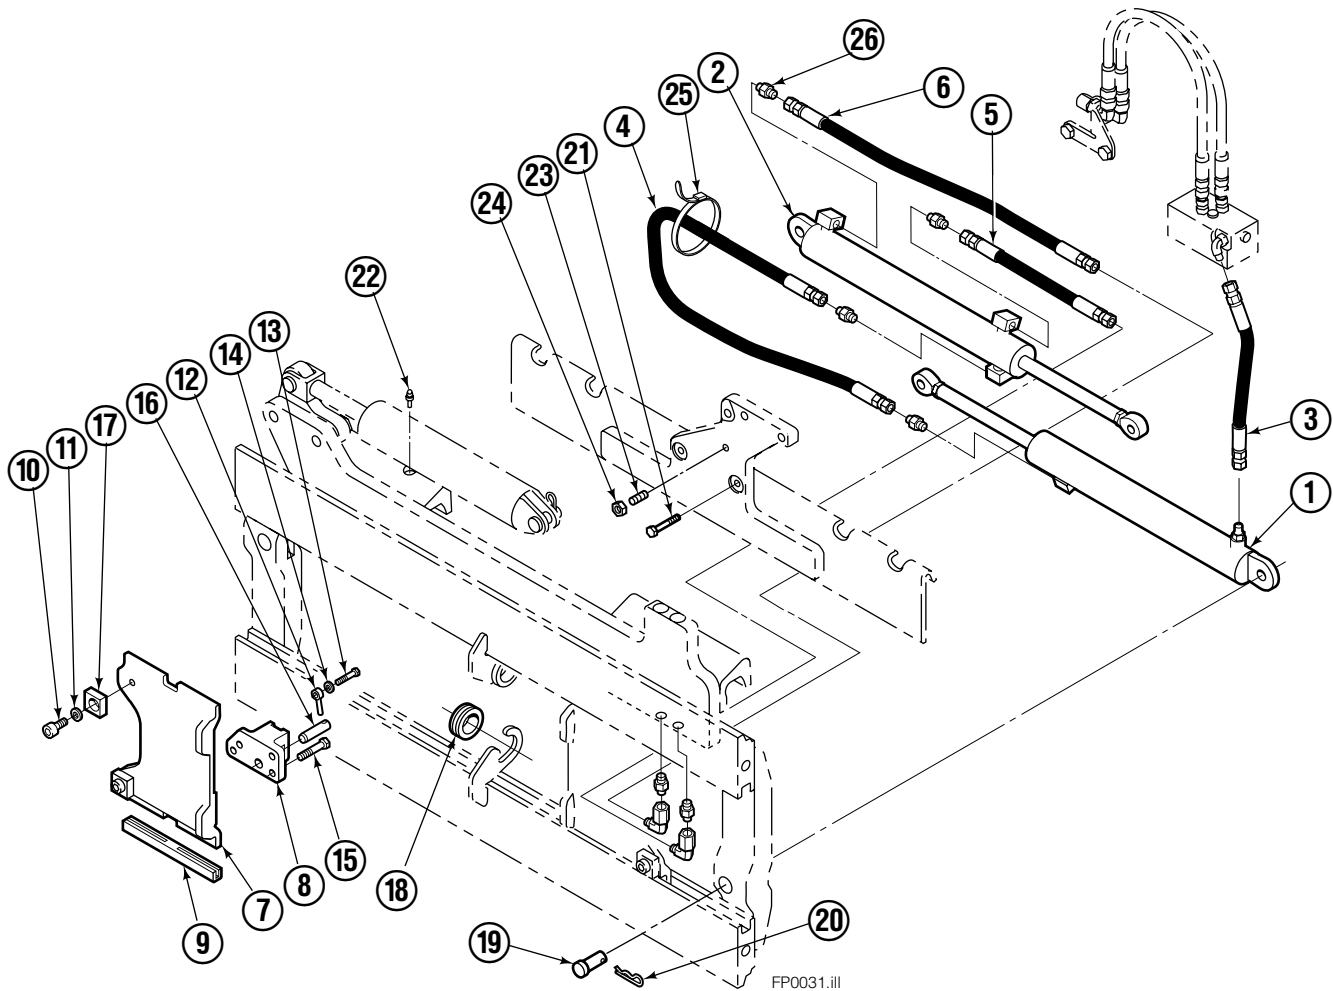

Safety Decals

Mounting Group Sideshifting

Reference:
BC-101
SK-5981
2S-3988

55F							
REF	QTY	PART NO.	DESCRIPTION	REF	QTY	PART NO.	DESCRIPTION
		377245●	Sideshifting Mounting-41" ■	10	4	667225	Washer
1	1	397075	Frame-41" ■	11	6	766154	Capscrew, M16x2,0x40-8.8
2	1	377025	Anchor Bracket-41" ■	12	4	678990	Nut
3	2	601676	Fitting, 6-6	13	1	206909	Lug
4	1	—	Center Bearing-49" only	14	1	206910	Spacer
5	2	678525	Clevis Pin	15	2	684355	Lockwasher
6	2	672726	Hairpin Cotter	16	2	204187	Upper Bearing
◆7	1	675548	Cylinder Assembly	17	2	207209	Lower Bearing
8	1	675550	Washer (orifice .085)	18	2	207578	Hose
9	2	204186	Lower Hook				

- Carriage width.
- Includes items 2 through 17.
- ◆ See Cylinder page for parts breakdown.

Sideshift Cylinder ITA Class III

FP0126.ill

55E			
REF	QTY	PART NO.	DESCRIPTION
		675548	Cylinder Assembly
1	1	553857	Nut
2	1	662452	■ Seal
3	1	553501	Piston
4	1	636851	■ Wiper
5	1	638247	■ Back-up Ring
6	1	675550	Washer (orifice .085 in.)
7	1	675549	Shell
8	1	553449	Rod
9	1	2785	■ O-Ring
10	1	615128	■ Back-up Ring
11	1	553500	Retainer
12	1	553856	Retaining Ring
13	1	7202	Snap Ring
14	1	641835	■ Seal
		553861	Service Kit

■ Included in Service Kit 553861.

Hydraulic/Fork Group

FP0031.ill

55F

REF	QTY	PART NO.	DESCRIPTION	REF	QTY	PART NO.	DESCRIPTION
		●375335	Hydraulic Group-41" ■	13	2	763169	Capscrew
		□206912	Fork Group	14	2	680217	Lockwasher
◆1	1	583944	Cylinder Assembly L. H. 41" ■	15	8	206924	Capscrew
▼2	1	583952	Cylinder Assembly R. H. 41" ■	16	2	206925	Pin
3	1	375369	Hose-41" ■	17	4	207552	Block
4	1	207568	Hose-41" ■	18	2	206916	Grommet
5	1	207565	Hose	19	2	206926	Clevis Pin
6	1	207569	Hose-41" ■	20	2	207210	Hairpin Cotter
7	2	207208	Fork Carrier	21	2	768551	Capscrew
8	2	206914	Lug	22	2	7403	Grease Fitting
9	4	206915	Bearing	23	1	768753	Setscrew
10	4	206922	Capscrew	24	1	207211	Jam Nut
11	4	678991	Lockwasher	25	1	200008	Cable Tie
12	2	206923	Eyebolt	26	6	617915	Fitting, 4-4