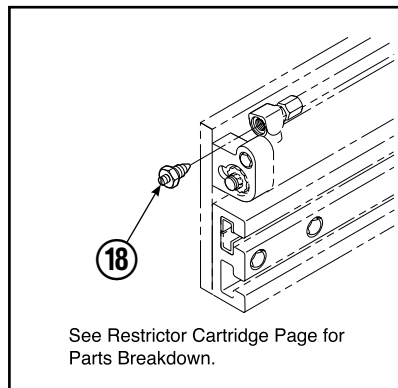

Check Valve Sideshift

35D/50D							
REF	QTY	PART NO.	DESCRIPTION	REF	QTY	PART NO.	DESCRIPTION
		325316	Valve Group – Sideshift	10	1	678270	Check Valve – V.P.O.
		667479	Check Valve – Sideshift ★	11	1	604510	Fitting, 6
1	1	667470	Special Fitting	12	1	667510	Seal Kit
2	1	2841	● O-Ring	13	1	669999	Bracket
3	1	667471	Spool	14	1	670000	Guard
4	3	609455	Fitting	15	4	670004	Capscrew, .5 NC x 1.25
5	1	667476	Valve Body	16	4	6232	Washer
6	1	667480	Relief Valve – 2000 PSI	17	1	676343	Regeneration Plug ■
7	2	667516	● Service Kit	18	2	667609	Restrictor Cartridge
8	1	661347	● Service Kit	19	2	604511	Fitting
9	2	659058	Check Valve – P.O.				

● Included in Service Kit 668868.

★ Contains items 1-12 only.

■ For eliminating regeneration circuit only.