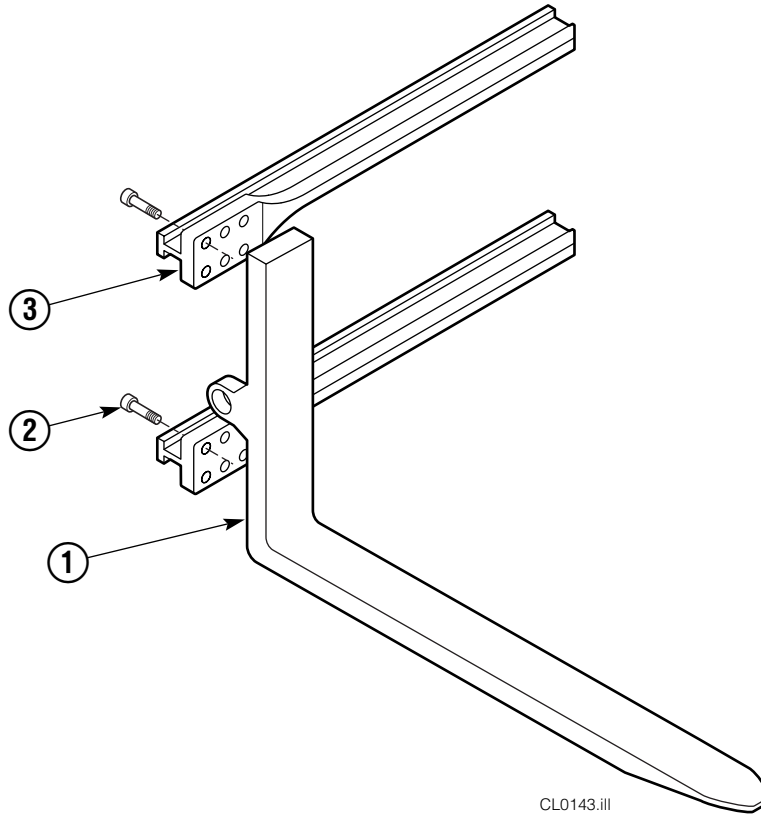

Base Unit Group

CL0210.ill

70D							
REF	QTY	PART NO.	DESCRIPTION	REF	QTY	PART NO.	DESCRIPTION
		681233	Base Unit Group	13	8	667644	Capscrew
1	2	210436	Hose, 24.75 in.	14	1	667664	Bumper
2	2	210441	Hose, 21.25 in.	15	2	665707	Nut, 1/2 in. ID
3	1	601377	Fitting, 8-8	16	2	640699	Capscrew, 1/2 NC x 2.75
4	2	686369	Fitting	17	4	668904	Bearing
5	2	611288	Fitting, 6-8	18	4	667663	Bearing
6	2	671222	Capscrew, 3/8 NC x .75	19	4	668905	Bearing
7	2	4750	Capscrew, 3/8 NC x .75	20	1	680628	Mounting Plate - RH
8	2	667666	Cylinder ▲	21	1	680627	Mounting Plate - LH
9	2	7882	Roll Pin - Inner	22	1	674167	Frame - Lower
10	2	7961	Roll Pin - Outer	23	2	667609	Restrictor Cartridge ●
11	1	667659	Frame - Upper	24	2	6230	Washer
12	8	667225	Washer				

Check Valve Sideshift

35D/50D							
REF	QTY	PART NO.	DESCRIPTION	REF	QTY	PART NO.	DESCRIPTION
		325316	Valve Group – Sideshift	10	1	678270	Check Valve – V.P.O.
		667479	Check Valve – Sideshift ★	11	1	604510	Fitting, 6
1	1	667470	Special Fitting	12	1	667510	Seal Kit
2	1	2841	● O-Ring	13	1	669999	Bracket
3	1	667471	Spool	14	1	670000	Guard
4	3	609455	Fitting	15	4	670004	Capscrew, .5 NC x 1.25
5	1	667476	Valve Body	16	4	6232	Washer
6	1	667480	Relief Valve – 2000 PSI	17	1	676343	Regeneration Plug ■
7	2	667516	● Service Kit	18	2	667609	Restrictor Cartridge
8	1	661347	● Service Kit	19	2	604511	Fitting
9	2	659058	Check Valve – P.O.				

● Included in Service Kit 668868.

★ Contains items 1-12 only.

■ For eliminating regeneration circuit only.

Bolt-On Pallet Forks

ARM CAPSCREW EXTENSION TOOL

Required for proper torquing of capscrews

70D

676218