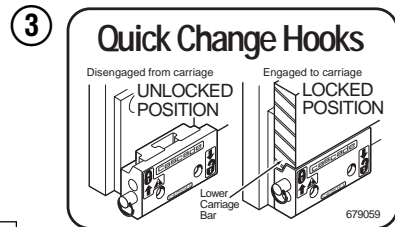

Safety Decals

REF	QTY	PART NO.	DESCRIPTION
1	1	679150	No Step Decal
2	2	665595	No Hand Hold Decal
3	1	679059	Quick Change Hook Decal