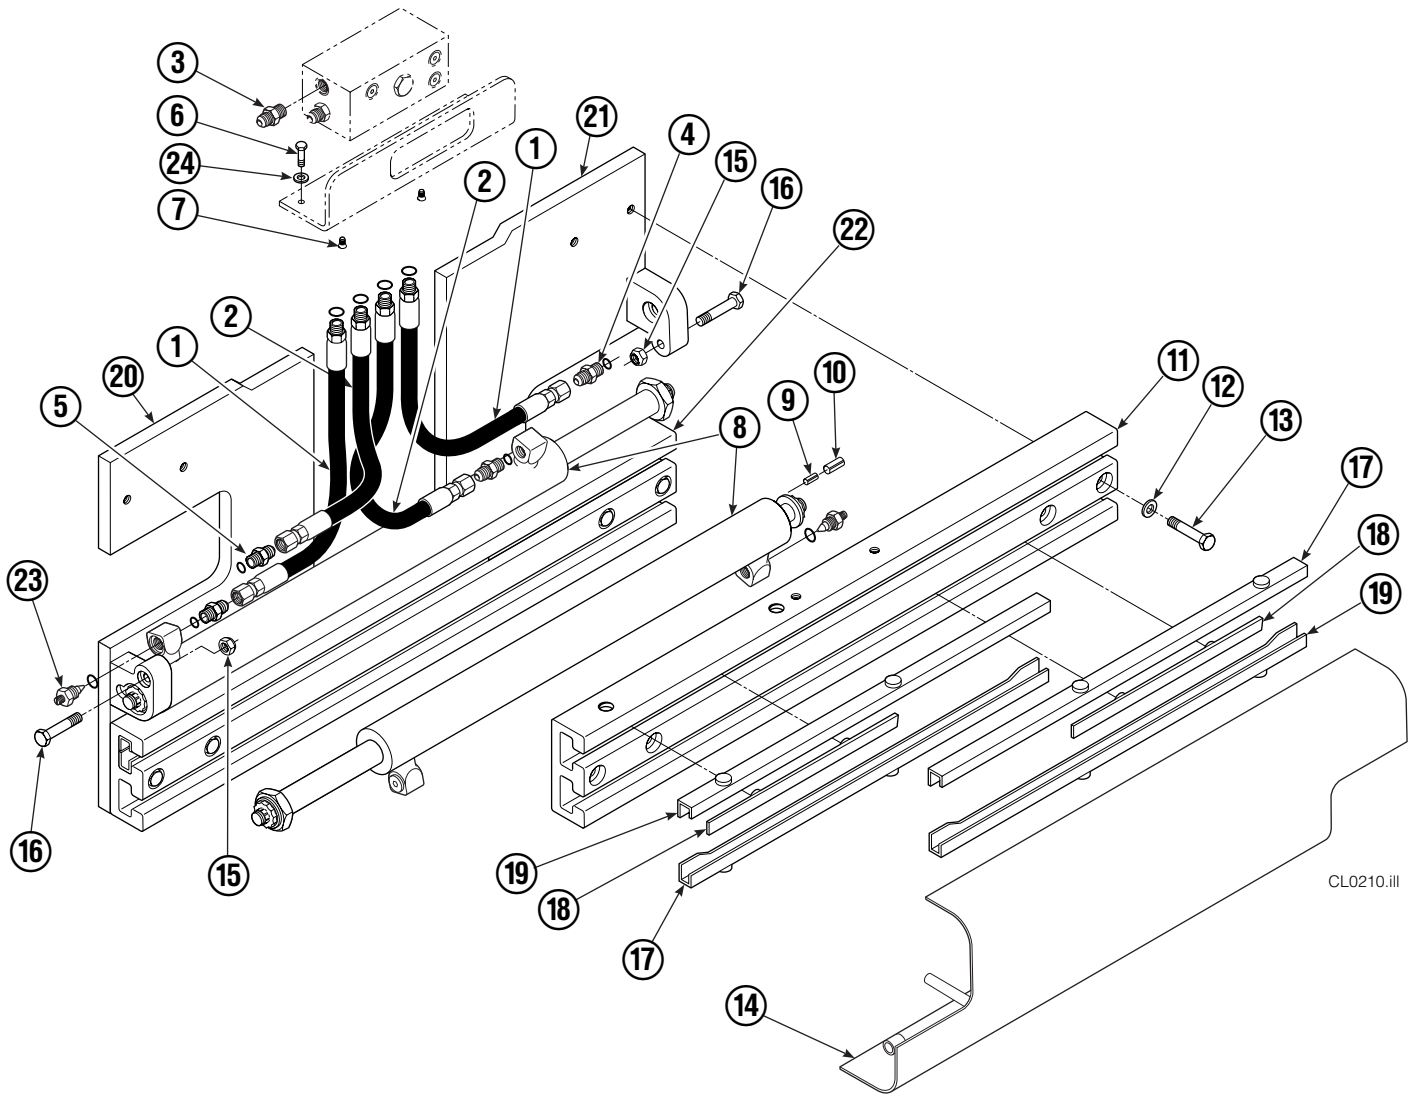

Base Unit Group

CL0210.ill

70D							
REF	QTY	PART NO.	DESCRIPTION	REF	QTY	PART NO.	DESCRIPTION
		681233	Base Unit Group	13	8	667644	Capscrew
1	2	210436	Hose, 24.75 in.	14	1	667664	Bumper
2	2	210441	Hose, 21.25 in.	15	2	665707	Nut, 1/2 in. ID
3	1	601377	Fitting, 8-8	16	2	640699	Capscrew, 1/2 NC x 2.75
4	2	686369	Fitting	17	4	668904	Bearing
5	2	611288	Fitting, 6-8	18	4	667663	Bearing
6	2	671222	Capscrew, 3/8 NC x .75	19	4	668905	Bearing
7	2	4750	Capscrew, 3/8 NC x .75	20	1	680628	Mounting Plate - RH
8	2	667666	Cylinder ▲	21	1	680627	Mounting Plate - LH
9	2	7882	Roll Pin - Inner	22	1	674167	Frame - Lower
10	2	7961	Roll Pin - Outer	23	2	667609	Restrictor Cartridge ●
11	1	667659	Frame - Upper	24	2	6230	Washer
12	8	667225	Washer				

▲ See Cylinder page for parts breakdown.

● Not included in Base Unit Group.

See Restrictor Cartridge page for parts breakdown.

Reference: SK-5302, Common Parts Group 680839.

Cylinder

50D			
REF	QTY	PART NO.	DESCRIPTION
		667666	Cylinder Assembly
1	2	6511	■ Cotter Pin
2	2	667667	■ Nut Retainer
3	2	667668	■ Nut
4	1	553760	Shell
5	1	602580	Fitting
6	1	558402	Piston
7	1	2722	▲ O-Ring
8	1	557376	▲ Seal
9	1	2791	▲ O-Ring
10	1	615134	▲ Back-Up Ring
11	1	667675	Retainer
12	1	662451	▲ Seal
13	1	638246	▲ Nylon Ring
14	1	564930	▲ Wiper
15	1	561012	Nut
16	1	667670	Rod
17	1	667676	Washer
18	1	—	Spacer
19	1	667609	Restrictor Cartridge ●
20	1	671049	▲ Seal Loader, Piston
21	1	671052	▲ Seal Loader, Retainer
		667723	Service Kit