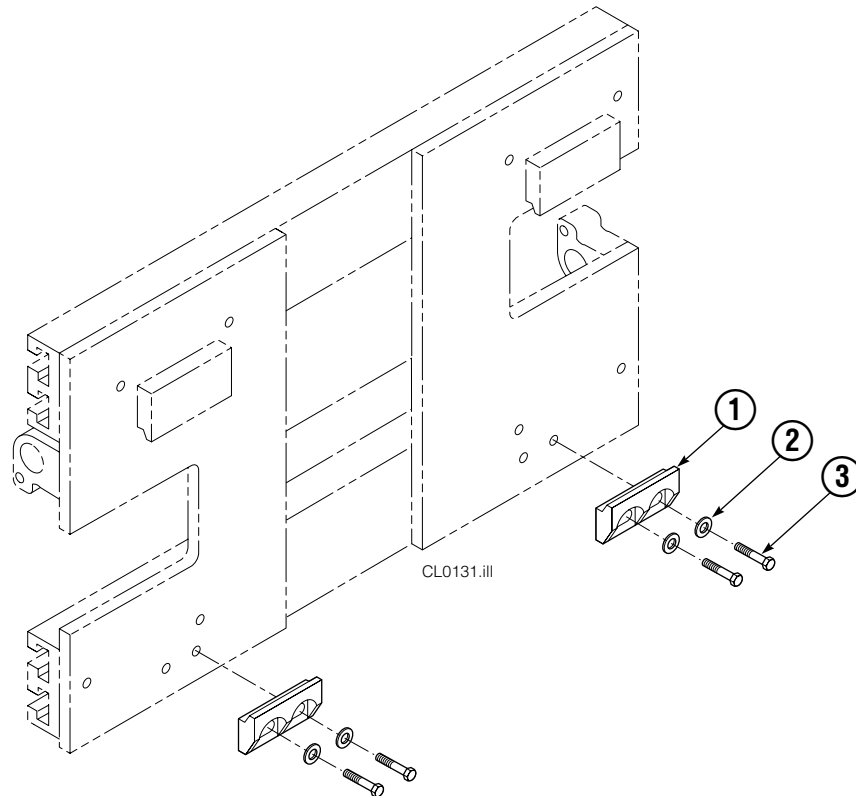

Bolt-On Mounting Group

Class III			
REF	QTY	PART NO.	DESCRIPTION
		678935	Lower Hook Group
1	2	675969	Lower Hook
2	4	667225	Washer, 5/8 in. ID
3	4	667369	Capscrew, 5/8 NC x 1.25 GR 5

Reference: S-3197.