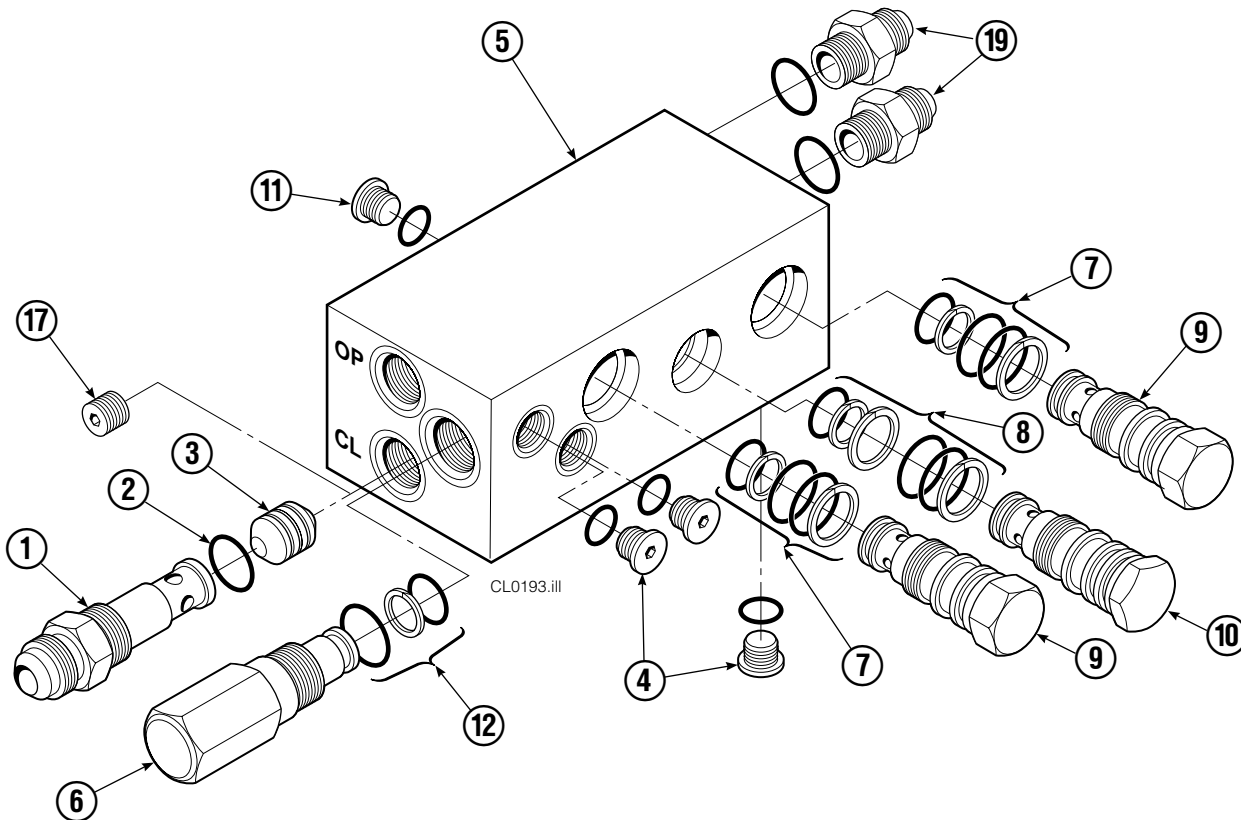

Check Valve Sideshift

35D/50D							
REF	QTY	PART NO.	DESCRIPTION	REF	QTY	PART NO.	DESCRIPTION
		325316	Valve Group – Sideshift	10	1	678270	Check Valve – V.P.O.
		667479	Check Valve – Sideshift ★	11	1	604510	Fitting, 6
1	1	667470	Special Fitting	12	1	667510	Seal Kit
2	1	2841	● O-Ring	13	1	669999	Bracket
3	1	667471	Spool	14	1	670000	Guard
4	3	609455	Fitting	15	4	670004	Capscrew, .5 NC x 1.25
5	1	667476	Valve Body	16	4	6232	Washer
6	1	667480	Relief Valve – 2000 PSI	17	1	676343	Regeneration Plug ■
7	2	667516	● Service Kit	18	2	667609	Restrictor Cartridge
8	1	661347	● Service Kit	19	2	604511	Fitting
9	2	659058	Check Valve – P.O.				

● Included in Service Kit 668868.

★ Contains items 1-12 only.

■ For eliminating regeneration circuit only.