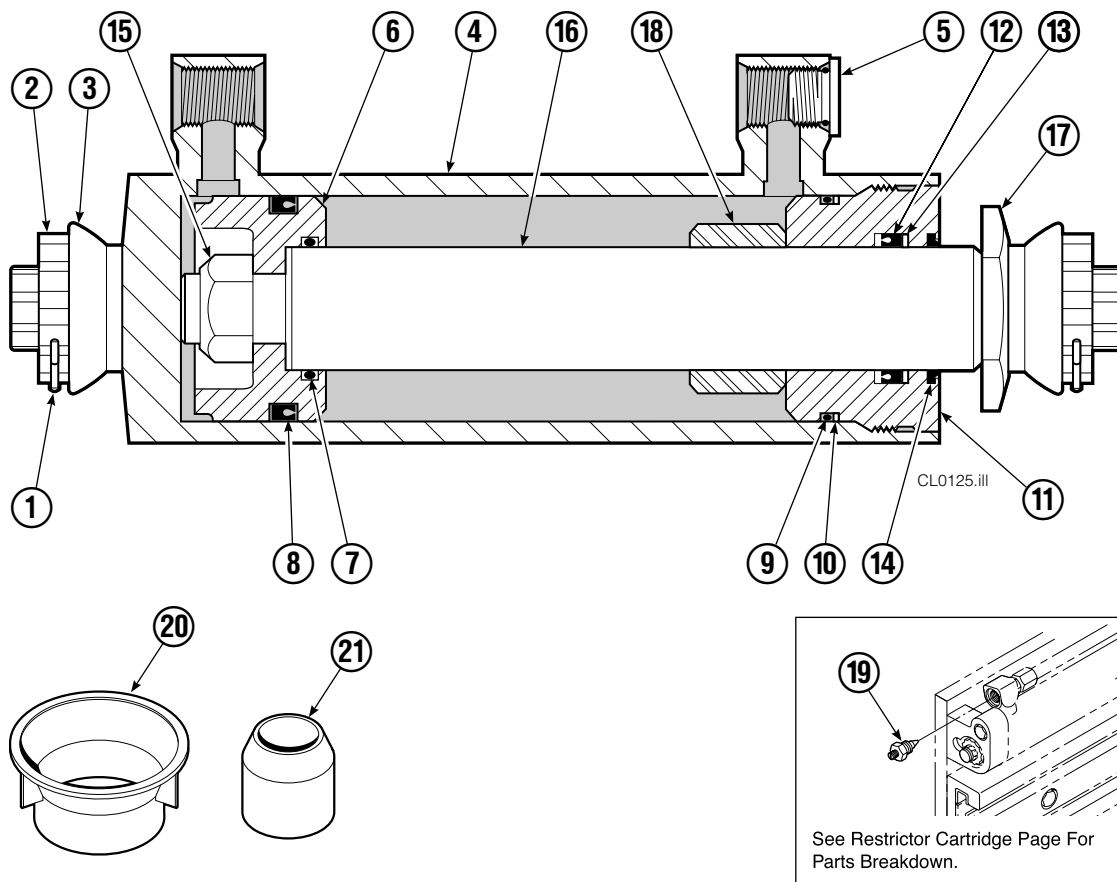

Base Unit Group

CL0210.ill

70D							
REF	QTY	PART NO.	DESCRIPTION	REF	QTY	PART NO.	DESCRIPTION
		681233	Base Unit Group	13	8	667644	Capscrew
1	2	210436	Hose, 24.75 in.	14	1	667664	Bumper
2	2	210441	Hose, 21.25 in.	15	2	665707	Nut, 1/2 in. ID
3	1	601377	Fitting, 8-8	16	2	640699	Capscrew, 1/2 NC x 2.75
4	2	686369	Fitting	17	4	668904	Bearing
5	2	611288	Fitting, 6-8	18	4	667663	Bearing
6	2	671222	Capscrew, 3/8 NC x .75	19	4	668905	Bearing
7	2	4750	Capscrew, 3/8 NC x .75	20	1	680628	Mounting Plate - RH
8	2	667666	Cylinder ▲	21	1	680627	Mounting Plate - LH
9	2	7882	Roll Pin - Inner	22	1	674167	Frame - Lower
10	2	7961	Roll Pin - Outer	23	2	667609	Restrictor Cartridge ●
11	1	667659	Frame - Upper	24	2	6230	Washer
12	8	667225	Washer				

▲ See Cylinder page for parts breakdown.

● Not included in Base Unit Group.

See Restrictor Cartridge page for parts breakdown.

Reference: SK-5302, Common Parts Group 680839.

Cylinder

50D			
REF	QTY	PART NO.	DESCRIPTION
		667666	Cylinder Assembly
1	2	6511	■ Cotter Pin
2	2	667667	■ Nut Retainer
3	2	667668	■ Nut
4	1	553760	Shell
5	1	602580	Fitting
6	1	558402	Piston
7	1	2722	▲ O-Ring
8	1	557376	▲ Seal
9	1	2791	▲ O-Ring
10	1	615134	▲ Back-Up Ring
11	1	667675	Retainer
12	1	662451	▲ Seal
13	1	638246	▲ Nylon Ring
14	1	564930	▲ Wiper
15	1	561012	Nut
16	1	667670	Rod
17	1	667676	Washer
18	1	—	Spacer
19	1	667609	Restrictor Cartridge ●
20	1	671049	▲ Seal Loader, Piston
21	1	671052	▲ Seal Loader, Retainer
		667723	Service Kit