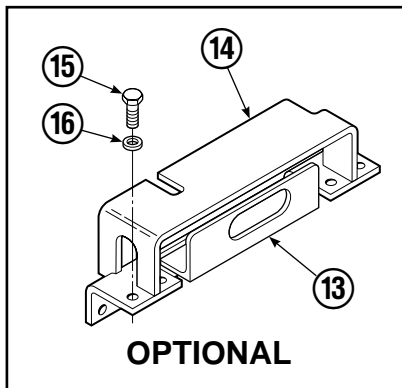

Check Valve Sideshift

35D/50D							
REF	QTY	PART NO.	DESCRIPTION	REF	QTY	PART NO.	DESCRIPTION
		325316	Valve Group – Sideshift	10	1	678270	Check Valve – V.P.O.
		667479	Check Valve – Sideshift ★	11	1	604510	Fitting, 6
1	1	667470	Special Fitting	12	1	667510	Seal Kit
2	1	2841	● O-Ring	13	1	669999	Bracket
3	1	667471	Spool	14	1	670000	Guard
4	3	609455	Fitting	15	4	670004	Capscrew, .5 NC x 1.25
5	1	667476	Valve Body	16	4	6232	Washer
6	1	667480	Relief Valve – 2000 PSI	17	1	676343	Regeneration Plug ■
7	2	667516	● Service Kit	18	2	667609	Restrictor Cartridge
8	1	661347	● Service Kit	19	2	604511	Fitting
9	2	659058	Check Valve – P.O.				

● Included in Service Kit 668868.

★ Contains items 1-12 only.

■ For eliminating regeneration circuit only.