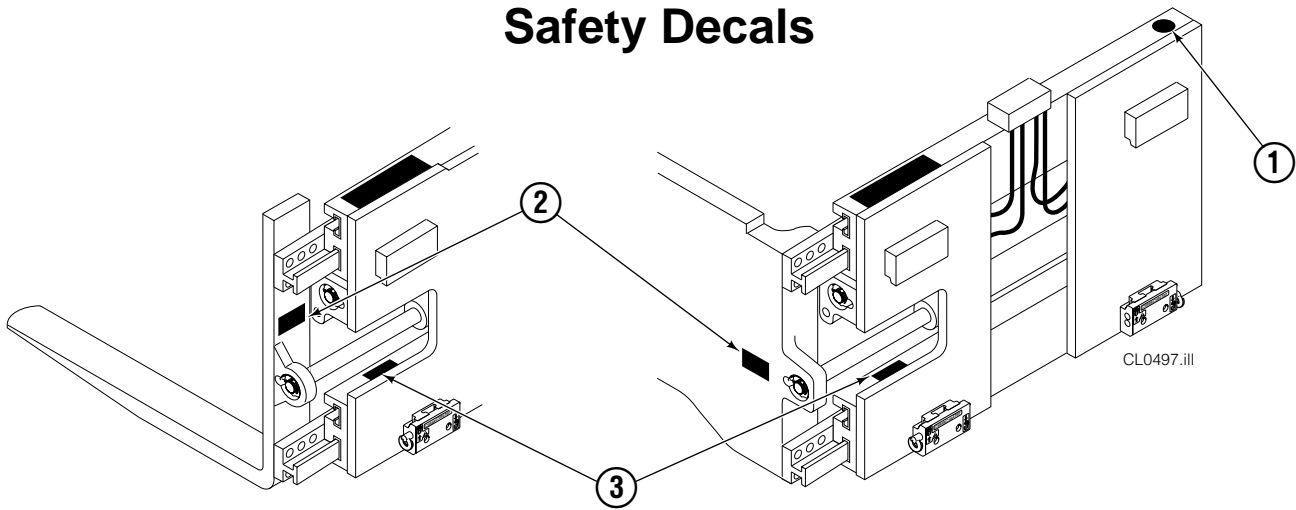

Safety Decals

REF	QTY	PART NO.	DESCRIPTION
1	1	679150	No Step Decal
2	2	665595	No Hand Hold Decal
3	1	679059	Quick Change Hook Decal