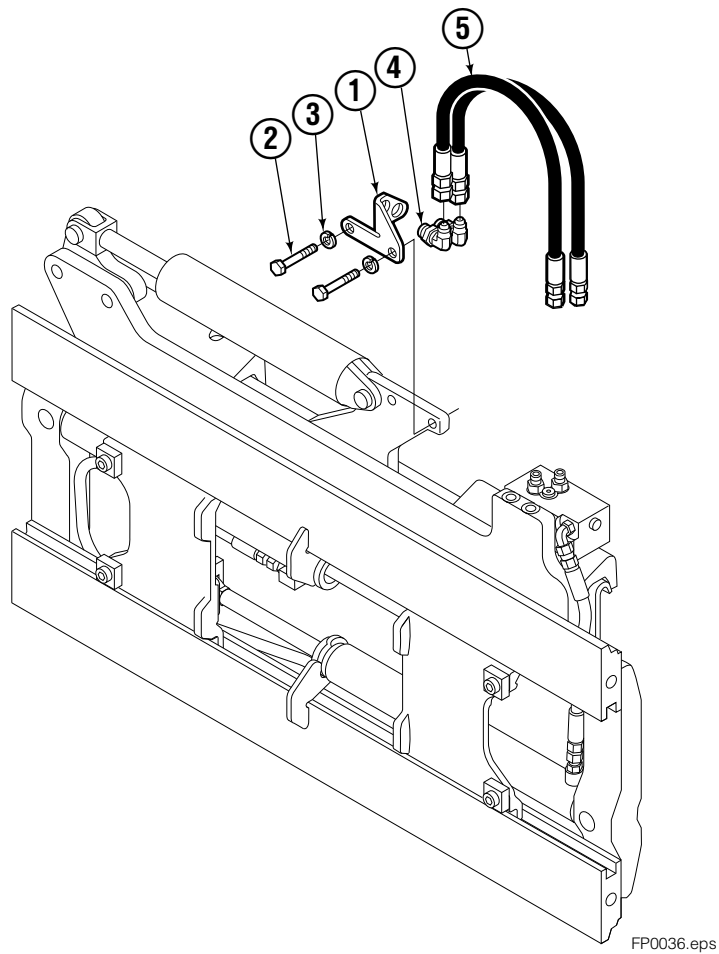

- Carriage width.
- Included in Service Kit 564453.

Right Hand Cylinder

FP0028.eps

100F			
REF	QTY	PART NO.	DESCRIPTION
		209494	Cylinder Assembly-49" ■
1	1	564501	Shell-49" ■
2	1	564494	Rod-49" ■
3	1	564451	Retainer
4	1	562056	Piston
5	1	564452	Rod End
6	1	5721	Nut
● 7	1	564408	Rod Wiper
● 8	1	564406	Rod Seal
● 9	1	562127	O-Ring
● 10	1	563388	Back-up Ring
● 11	1	563278	O-Ring
● 12	1	564141	Piston Seal
13	1	678019	Piston Nut
14	1	562942	Retaining Ring
15	1	562951	Snap Ring
16	1	---	Spacer
		564453	Service Kit

■ Carriage width.

● Included in Service Kit 564453.

Flow Divider Group

FP0035.eps

100F			
REF	QTY	PART NO.	DESCRIPTION
		209504	Flow Divider Group
1	1	■ 209310	Valve
2	1	209311	Valve Body
3	1	201527	Cartridge-Combiner
4	2	663694	Fitting, 3
5	2	604511	Fitting, 6-6
6	1	601676	Fitting, 6-6
7	1	679992	Service Kit
8	3	685105	Capscrew
9	3	678993	Lockwasher
10	2	207300	O-Ring
11	1	604511	Fitting, 6-6
12	2	2680	Fitting, 6-6
13	2	604510	Fitting, 6
14	1	605743	Fitting, 6-6

■ Includes items 1 through 7.

Standard Installation Group

100F			
REF	QTY	PART NO.	DESCRIPTION
		209506	Installation Group
1	1	207314	Bracket
2	2	762899	Cap screw, M10X20-8.8
3	2	681238	Lockwasher
4	2	2453	Fitting, 8-8
5	2	207425	Hose