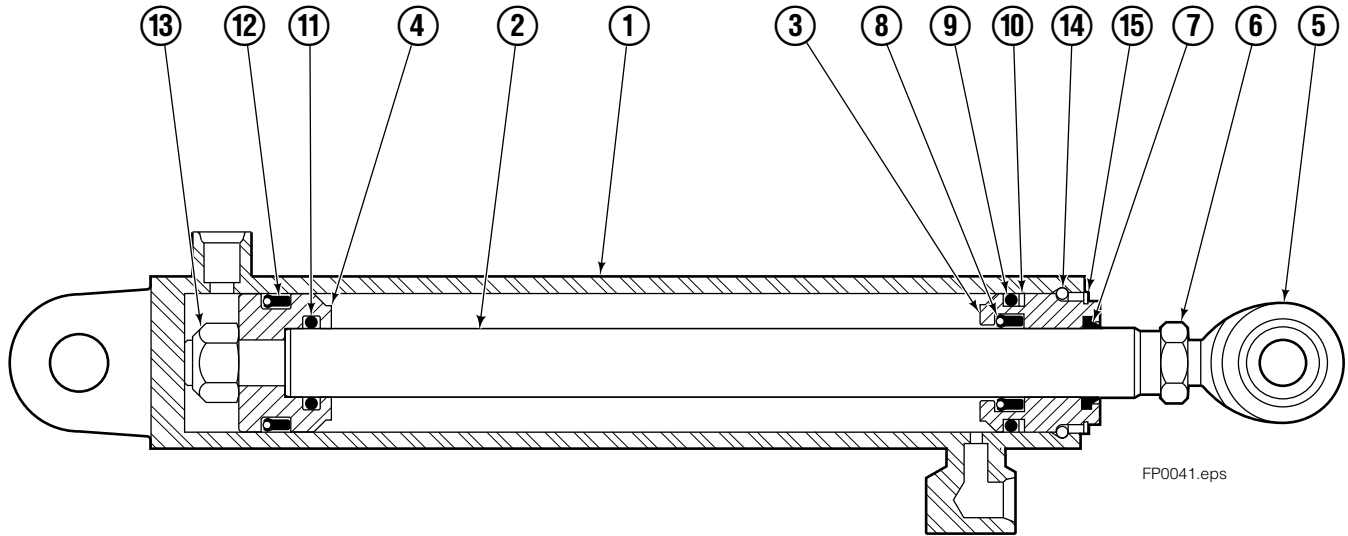

■ Included in Service Kit 553866.

Hydraulic/Fork Group

FP0057.ill

100F

REF	QTY	PART NO.	DESCRIPTION	REF	QTY	PART NO.	DESCRIPTION
		●379209	Hydraulic Group-49" ■	13	2	763169	Capscrew
		□209502	Fork Group	14	2	680217	Lockwasher
◆1	1	209487	Cylinder Assembly L. H. 49" ■	15	8	681370	Capscrew
▼2	1	209494	Cylinder Assembly R. H. 49" ■	16	2	209308	Pin
3	1	204224	Hose-49" ■	17	4	209306	Block
4	1	209522	Hose-49" ■	18	2	209305	Grommet
5	1	209528	Hose-49" ■	19	2	661675	Clevis Pin
6	1	209530	Hose-49" ■	20	2	672726	Hairpin Cotter
7	2	209391	Fork Carrier	21	1	763022	Capscrew
8	2	209280	Lug	22	2	7403	Grease Fitting
9	4	209303	Bearing	23	1	681238	Lockwasher
10	4	768838	Capscrew	24	1	200008	Cable Tie
11	4	678992	Lockwasher	25	5	604511	Fitting, 6-6
12	2	206923	Eyebolt				

- Carriage width.
- ◆ See L.H. Cylinder page for parts breakdown.
- ▼ See R.H. Cylinder for parts breakdown.

- Includes items 1 through 6.
- Includes items 7 through 25.

Left Hand Cylinder

100F			
REF	QTY	PART NO.	DESCRIPTION
		209487	Cylinder Assembly - 49" ■
1	1	564487	Shell - 49" ■
2	1	564494	Rod - 49" ■
3	1	564451	Retainer
4	1	562056	Piston
5	1	564452	Rod End
6	1	5721	Nut
● 7	1	564408	Rod Wiper
● 8	1	564406	Rod Seal
● 9	1	562127	O-Ring
● 10	1	563388	Back-up Ring
● 11	1	563278	O-Ring
● 12	1	564141	Piston Seal
13	1	678019	Piston Nut
14	1	562942	Retaining Ring
15	1	562951	Snap Ring
16	1	---	Spacer
		564453	Service Kit