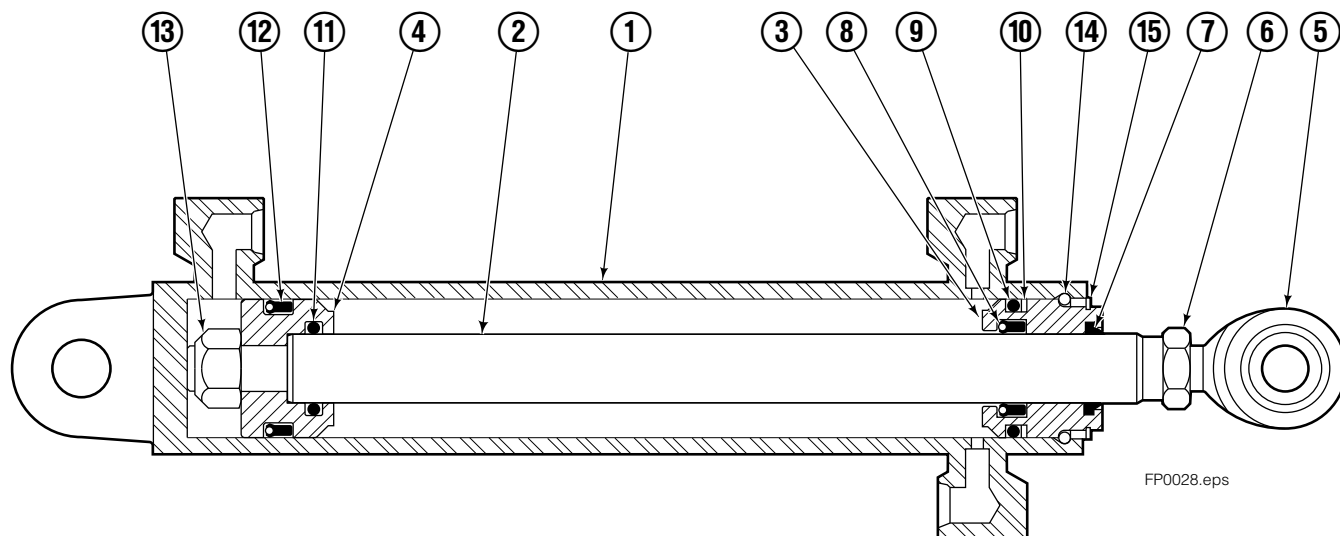

- Carriage width.
- ◆ See L.H. Cylinder page for parts breakdown.
- ▼ See R.H. Cylinder for parts breakdown.

- Includes items 1 through 6.
- Includes items 7 through 25.

Left Hand Cylinder

100F			
REF	QTY	PART NO.	DESCRIPTION
		209487	Cylinder Assembly - 49" ■
1	1	564487	Shell - 49" ■
2	1	564494	Rod - 49" ■
3	1	564451	Retainer
4	1	562056	Piston
5	1	564452	Rod End
6	1	5721	Nut
● 7	1	564408	Rod Wiper
● 8	1	564406	Rod Seal
● 9	1	562127	O-Ring
● 10	1	563388	Back-up Ring
● 11	1	563278	O-Ring
● 12	1	564141	Piston Seal
13	1	678019	Piston Nut
14	1	562942	Retaining Ring
15	1	562951	Snap Ring
16	1	---	Spacer
		564453	Service Kit

- Carriage width.
- Included in Service Kit 564453.

Right Hand Cylinder

FP0028.eps

100F			
REF	QTY	PART NO.	DESCRIPTION
		209494	Cylinder Assembly-49" ■
1	1	564501	Shell-49" ■
2	1	564494	Rod-49" ■
3	1	564451	Retainer
4	1	562056	Piston
5	1	564452	Rod End
6	1	5721	Nut
● 7	1	564408	Rod Wiper
● 8	1	564406	Rod Seal
● 9	1	562127	O-Ring
● 10	1	563388	Back-up Ring
● 11	1	563278	O-Ring
● 12	1	564141	Piston Seal
13	1	678019	Piston Nut
14	1	562942	Retaining Ring
15	1	562951	Snap Ring
16	1	---	Spacer
		564453	Service Kit