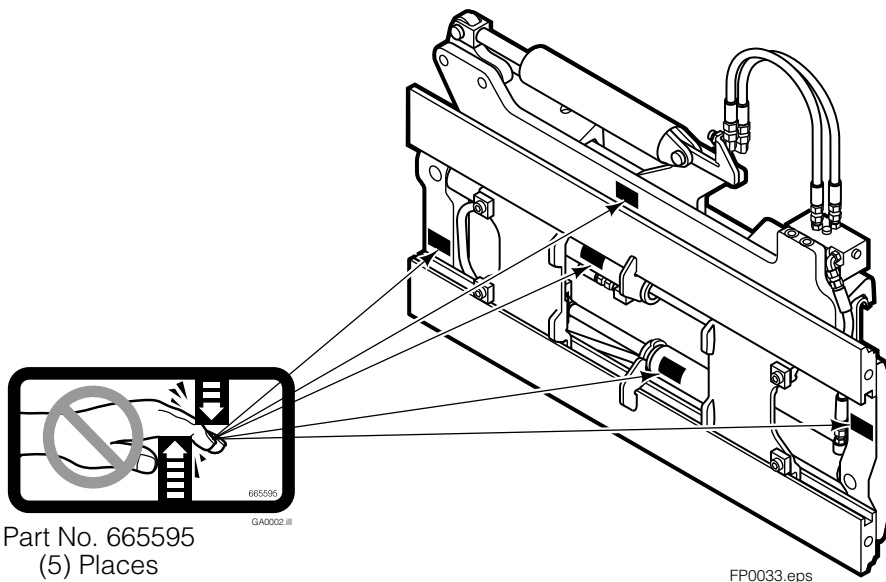

Safety Decals

FP0033.eps

Mounting Group Sideshifting

Reference:
BC-106
SK-6042
2S-4096

100F							
REF	QTY	PART NO.	DESCRIPTION	REF	QTY	PART NO.	DESCRIPTION
		8485-1●	Sideshifting Mounting-49" ■	9	2	678034	Lower Hook
1	1	8476-2	Frame-49" ■	10	4	638601	Capscrew
2	1	8484-1	Anchor Bracket-49" ■	11	4	667225	Washer
3	2	601676	Fitting, 6-6	12	4	553857	Nut
4	2	209542	Key	13	1	209309	Lug
5	2	678528	Clevis Pin	14	2	676650	Lower Bearing
6	2	672726	Hairpin Cotter	15	2	672018	Upper Bearing
◆7	1	676649	Cylinder Assembly	16	3	752907	Capscrew, M20x50 Lg-8.8
8	1	675550	Washer (orifice .085)				