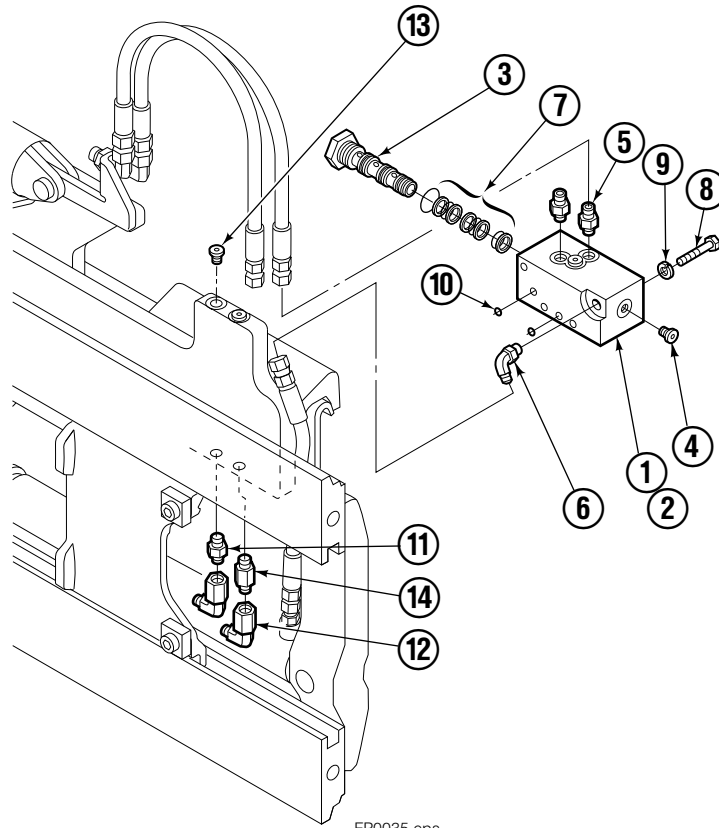

- Carriage width.
- ◆ See L.H. Cylinder page for parts breakdown.
- ▼ See R.H. Cylinder for parts breakdown.

- Includes items 1 through 6.
- Includes items 7 through 25.

Left Hand Cylinder

100F			
REF	QTY	PART NO.	DESCRIPTION
		209487	Cylinder Assembly - 49" ■
1	1	564487	Shell - 49" ■
2	1	564494	Rod - 49" ■
3	1	564451	Retainer
4	1	562056	Piston
5	1	564452	Rod End
6	1	5721	Nut
● 7	1	564408	Rod Wiper
● 8	1	564406	Rod Seal
● 9	1	562127	O-Ring
● 10	1	563388	Back-up Ring
● 11	1	563278	O-Ring
● 12	1	564141	Piston Seal
13	1	678019	Piston Nut
14	1	562942	Retaining Ring
15	1	562951	Snap Ring
16	1	---	Spacer
		564453	Service Kit

- Carriage width.
- Included in Service Kit 564453.

Right Hand Cylinder

FP0028.eps

100F			
REF	QTY	PART NO.	DESCRIPTION
		209494	Cylinder Assembly-49" ■
1	1	564501	Shell-49" ■
2	1	564494	Rod-49" ■
3	1	564451	Retainer
4	1	562056	Piston
5	1	564452	Rod End
6	1	5721	Nut
● 7	1	564408	Rod Wiper
● 8	1	564406	Rod Seal
● 9	1	562127	O-Ring
● 10	1	563388	Back-up Ring
● 11	1	563278	O-Ring
● 12	1	564141	Piston Seal
13	1	678019	Piston Nut
14	1	562942	Retaining Ring
15	1	562951	Snap Ring
16	1	---	Spacer
		564453	Service Kit

■ Carriage width.

● Included in Service Kit 564453.

Flow Divider Group

FP0035.eps

100F			
REF	QTY	PART NO.	DESCRIPTION
		209504	Flow Divider Group
1	1	■ 209310	Valve
2	1	209311	Valve Body
3	1	201527	Cartridge-Combiner
4	2	663694	Fitting, 3
5	2	604511	Fitting, 6-6
6	1	601676	Fitting, 6-6
7	1	679992	Service Kit
8	3	685105	Capscrew
9	3	678993	Lockwasher
10	2	207300	O-Ring
11	1	604511	Fitting, 6-6
12	2	2680	Fitting, 6-6
13	2	604510	Fitting, 6
14	1	605743	Fitting, 6-6

■ Includes items 1 through 7.

Standard Installation Group

100F			
REF	QTY	PART NO.	DESCRIPTION
		209506	Installation Group
1	1	207314	Bracket
2	2	762899	Cap screw, M10X20-8.8
3	2	681238	Lockwasher
4	2	2453	Fitting, 8-8
5	2	207425	Hose