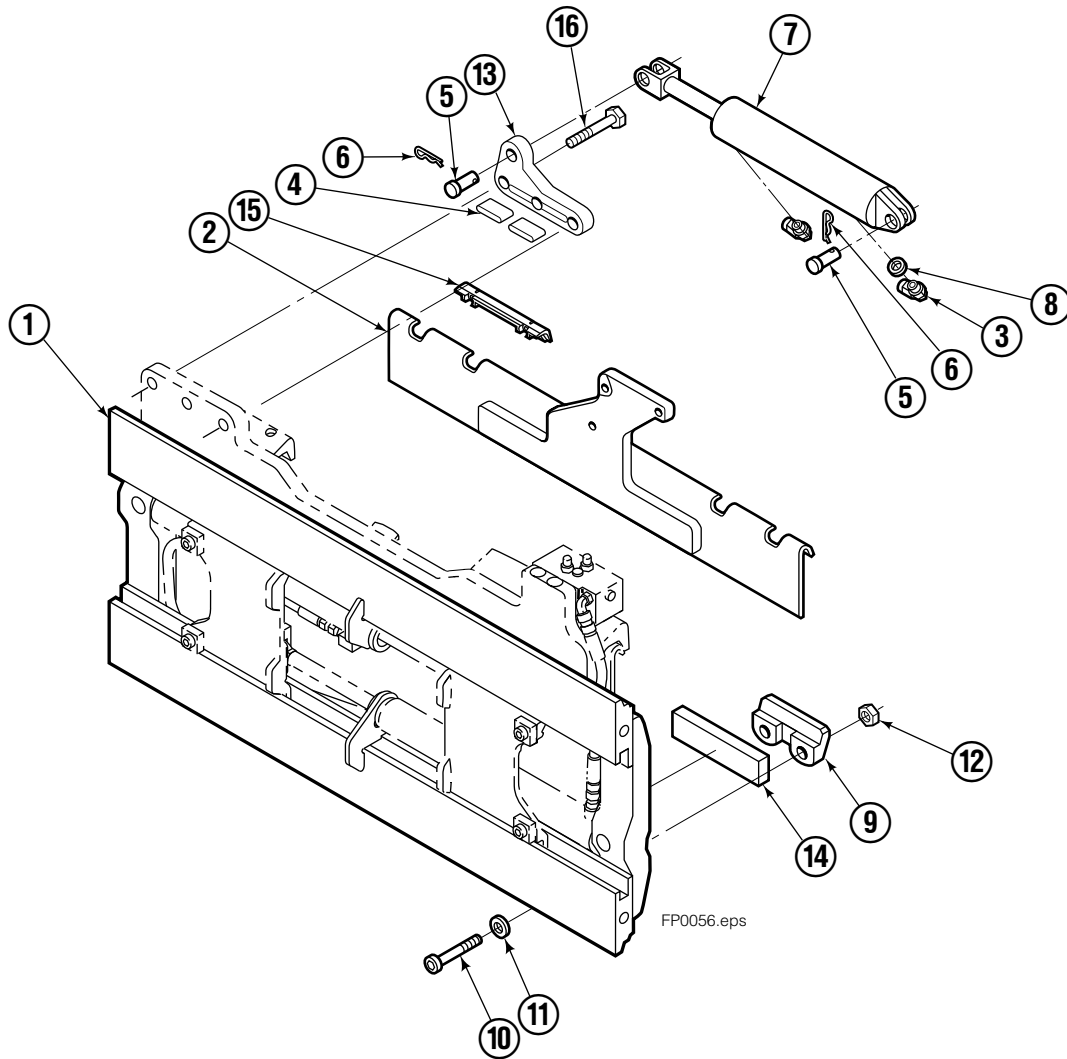

Publications

GA0006.eps

100F	
PART NO.	DESCRIPTION
	Parts Manual
208743	Service Manual
688261	Operators Guide
207363	Installation Instructions
680664	Servicing Cascade Cylinders-VHS
679929	Tool Catalog
673964	Literature Index Order Form

Safety Decals

FP0033.eps

Mounting Group Sideshifting

Reference:
BC-106
SK-6042
2S-4096

100F							
REF	QTY	PART NO.	DESCRIPTION	REF	QTY	PART NO.	DESCRIPTION
		8485-1●	Sideshifting Mounting-49" ■	9	2	678034	Lower Hook
1	1	8476-2	Frame-49" ■	10	4	638601	Capscrew
2	1	8484-1	Anchor Bracket-49" ■	11	4	667225	Washer
3	2	601676	Fitting, 6-6	12	4	553857	Nut
4	2	209542	Key	13	1	209309	Lug
5	2	678528	Clevis Pin	14	2	676650	Lower Bearing
6	2	672726	Hairpin Cotter	15	2	672018	Upper Bearing
◆7	1	676649	Cylinder Assembly	16	3	752907	Capscrew, M20x50 Lg-8.8
8	1	675550	Washer (orifice .085)				

- Carriage width.
- Includes items 2 through 17.
- ◆ See Cylinder page for parts breakdown.

Sideshift Cylinder

FP0029.ill

100F			
REF	QTY	PART NO.	DESCRIPTION
		676649	Cylinder Assembly
1	1	553717	Nut
■ 2	1	662456	Seal
3	1	553527	Piston
■ 4	1	636852	Wiper
■ 5	1	649817	Back-up Ring
6	1	675550	Washer (orifice .085)
7	1	676776	Shell
8	1	553530	Rod
■ 9	1	2789	O-Ring
■ 10	1	615132	Back-up Ring
11	1	553528	Retainer
12	1	553688	Retaining Ring
13	1	7211	Snap Ring
■ 14	1	662447	Seal
		553866	Service Kit