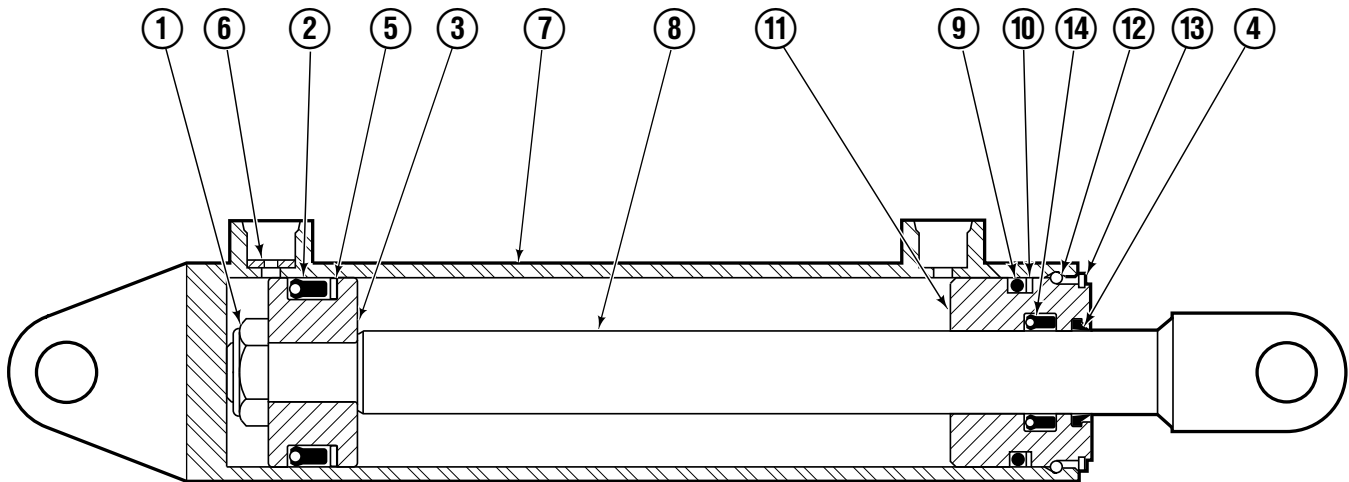

Safety Decals

FP0033.eps

Mounting Group Sideshifting

Reference:
BC-106
SK-6042
2S-4096

100F							
REF	QTY	PART NO.	DESCRIPTION	REF	QTY	PART NO.	DESCRIPTION
		8485-1●	Sideshifting Mounting-49" ■	9	2	678034	Lower Hook
1	1	8476-2	Frame-49" ■	10	4	638601	Capscrew
2	1	8484-1	Anchor Bracket-49" ■	11	4	667225	Washer
3	2	601676	Fitting, 6-6	12	4	553857	Nut
4	2	209542	Key	13	1	209309	Lug
5	2	678528	Clevis Pin	14	2	676650	Lower Bearing
6	2	672726	Hairpin Cotter	15	2	672018	Upper Bearing
◆7	1	676649	Cylinder Assembly	16	3	752907	Capscrew, M20x50 Lg-8.8
8	1	675550	Washer (orifice .085)				

- Carriage width.
- Includes items 2 through 17.
- ◆ See Cylinder page for parts breakdown.

Sideshift Cylinder

FP0029.ill

100F			
REF	QTY	PART NO.	DESCRIPTION
		676649	Cylinder Assembly
1	1	553717	Nut
■ 2	1	662456	Seal
3	1	553527	Piston
■ 4	1	636852	Wiper
■ 5	1	649817	Back-up Ring
6	1	675550	Washer (orifice .085)
7	1	676776	Shell
8	1	553530	Rod
■ 9	1	2789	O-Ring
■ 10	1	615132	Back-up Ring
11	1	553528	Retainer
12	1	553688	Retaining Ring
13	1	7211	Snap Ring
■ 14	1	662447	Seal
		553866	Service Kit