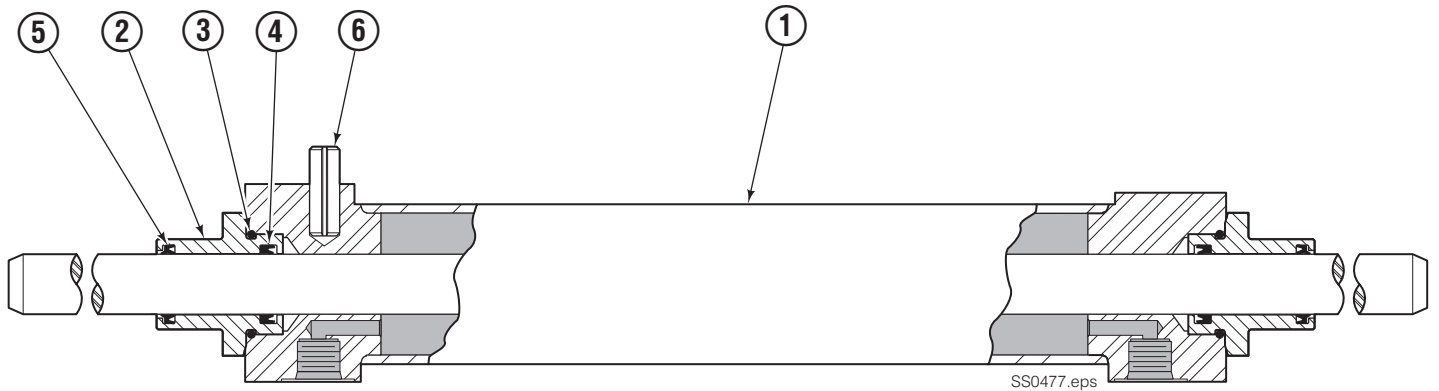

Cylinder Assembly

SS0477.eps

REF	QTY	PART NO.	DESCRIPTION
		6020048	Cylinder Assembly
1	1	S-21144	Cylinder Weldment ◆
2	2	6016571	● Threaded Retainer
3	2	415866	● O-Ring
4	2	562131	● Seal Wiper
5	2	562132	● Seal
6	1	769050	Roll Pin

- Not serviceable.
  Order complete cylinder if replacement needed.
- Included in Retainer Assembly 6017490.
  Reference: S-21145.