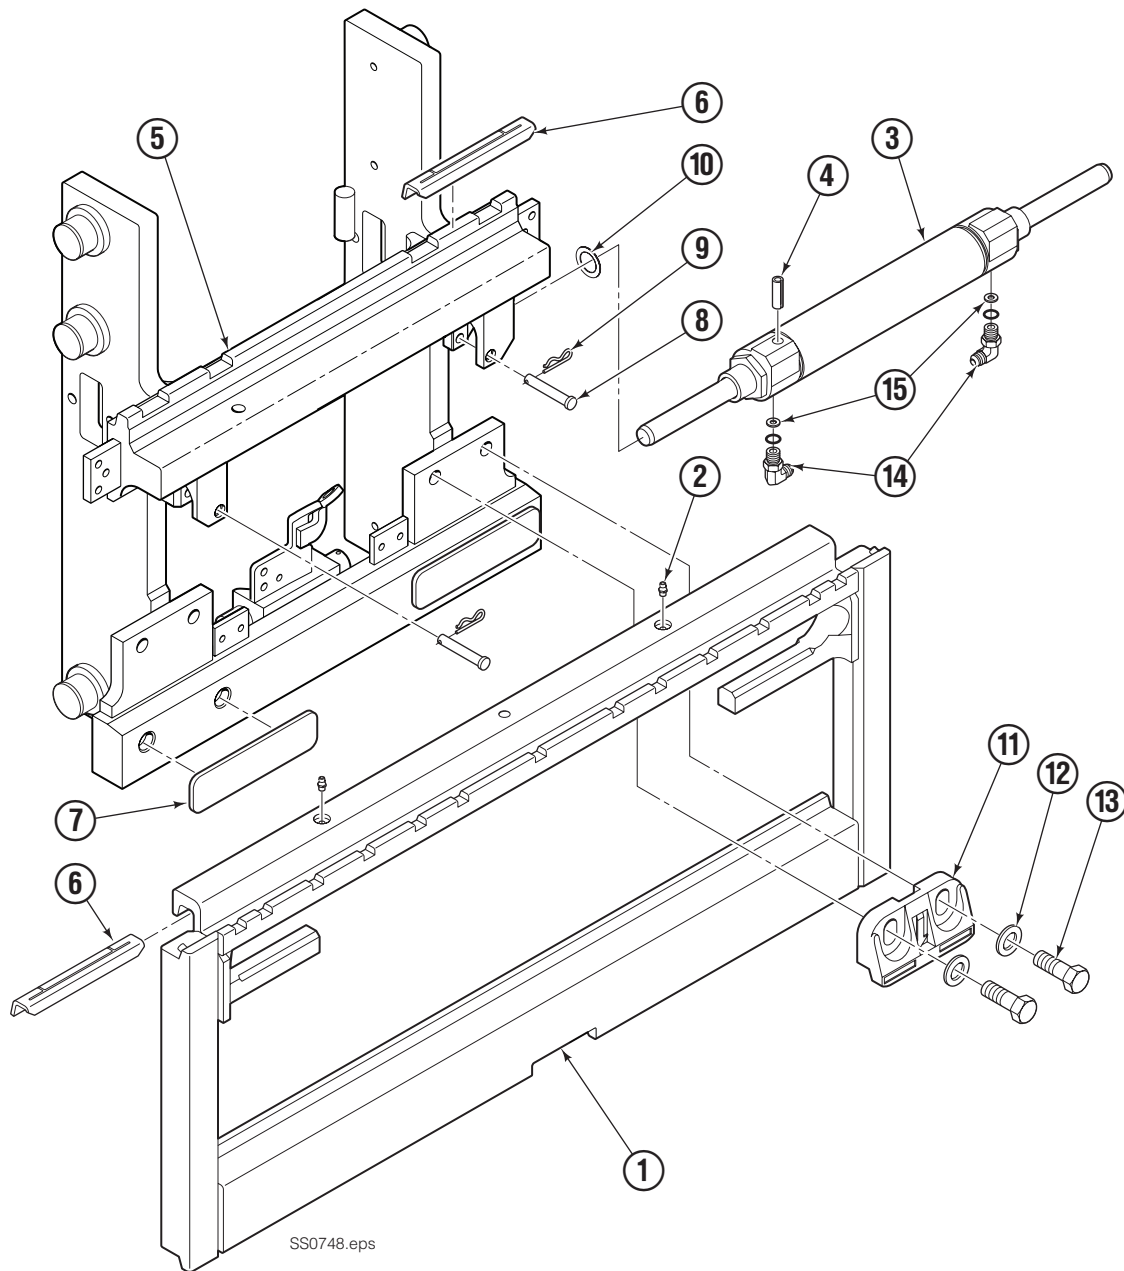

Sticker showing operating pressure,
phone numbers for service & parts.

Fork Positioner Assembly

Items that vary by width

55K			
ASSEMBLY PART NO.	REF. NO. 1 ★ CYLINDER SHELL QTY 2	REF. NO. 2 ★ CYLINDER ROD QTY 2	REF. NO. 3 TUBE QTY 2
6056263	6054522	6054523	6047381

★ If cylinder shell or rod needs replacing due to bending damage, order complete Fork Positioner Assembly.

◆ Included in Fork Carrier Assembly 6052316.

✘ Included in Cylinder Service Kit 6055389.

✓ Included in Composite Bearing Service Kit 6055390.

● Included in Fitting Group 6045440.

■ Included in Mounting Kit 6045442.

Reference: SK-8117, SK-8277.

Integral Sideshifter

SS0748.eps

55K							
REF	QTY	PART NO.	DESCRIPTION	REF	QTY	PART NO.	DESCRIPTION
1	1	6047259	Outer Frame	9	2	6022929	Cotter Pin
2	2	651853	Grease Fitting	10	3	6016591	Shim
3	1	6020048	Cylinder ▲	11	2	8508373	● Lower Hook
4	1	769050	Roll Pin	12	4	667225	● Washer
5	1	6057010	Inner Carriage	13	4	684295	● Capscrew, M16 x 35
6	2	8508374	Upper Bearing	14	2	666984	Fitting, 4-6 ■
7	2	8508376	Lower Bearing	15	2	221733	Restrictor Washer ◆
8	2	6016592	Clevis Pin				