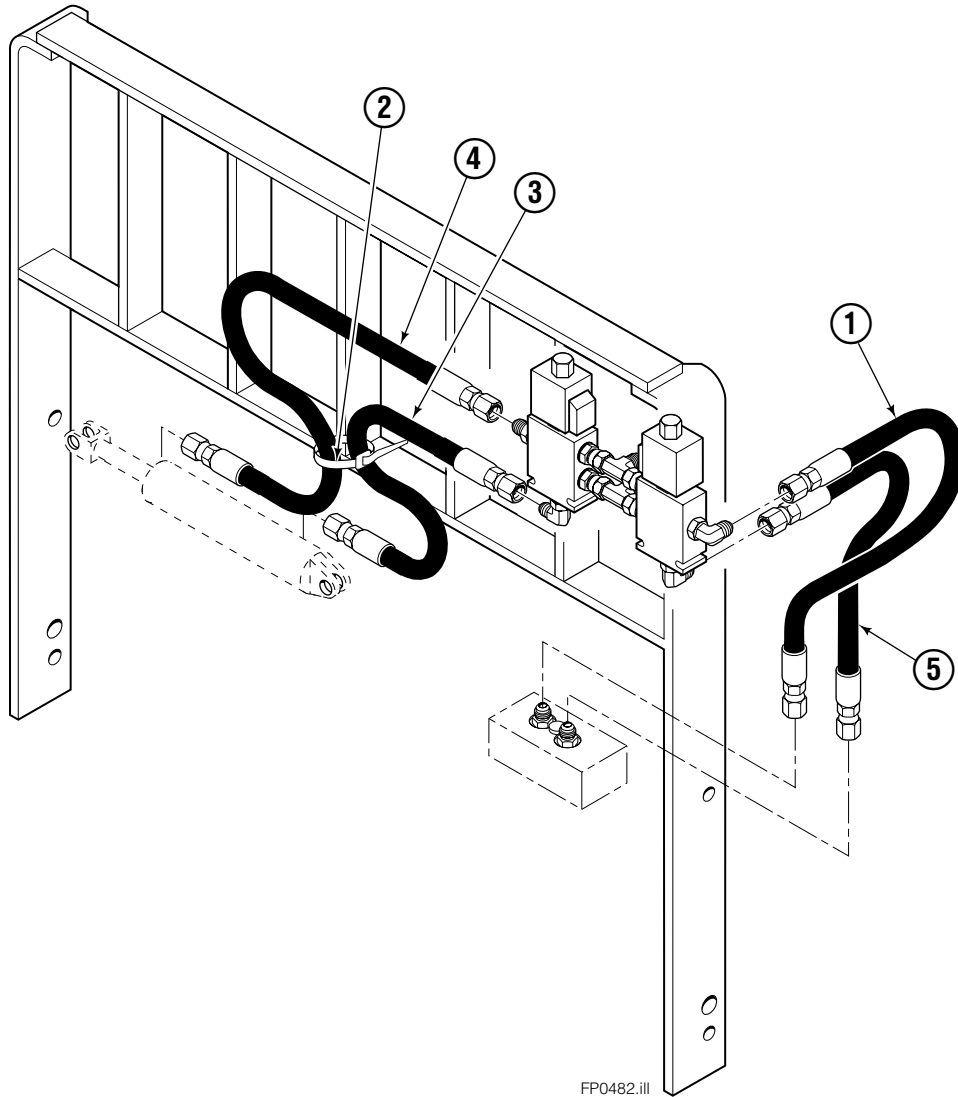

■ Width by Height.

▲ See Solenoid Valve page for parts breakdown.

Solenoid Valve Assembly

55F			
REF	QTY	PART NO.	DESCRIPTION
		6102467	Solenoid Valve Assembly
1	2	6102464	Upper Hook
2	4	213094	Fitting
3	2	2576	Fitting, 6-6
4	3	601676	Fitting, 6-6
5	1	604511	Fitting, 6-6
6	4	202346	Washer, M6
7	4	795396	Capscrew, M6 x 40

Adaption Group

55F			
REF	QTY	PART NO.	DESCRIPTION
		6104737	Adaption Group
1	1	6010448	Hose, 16.00"
2	2	200008	Cable Tie
3	1	209521	Hose, 37.32"
4	1	209522	Hose, 45.31"
5	1	6104735	Hose, 9.75"

Do you have questions you need answered right now? Call your nearest Cascade Parts Department. Visit us online at www.cascorp.com