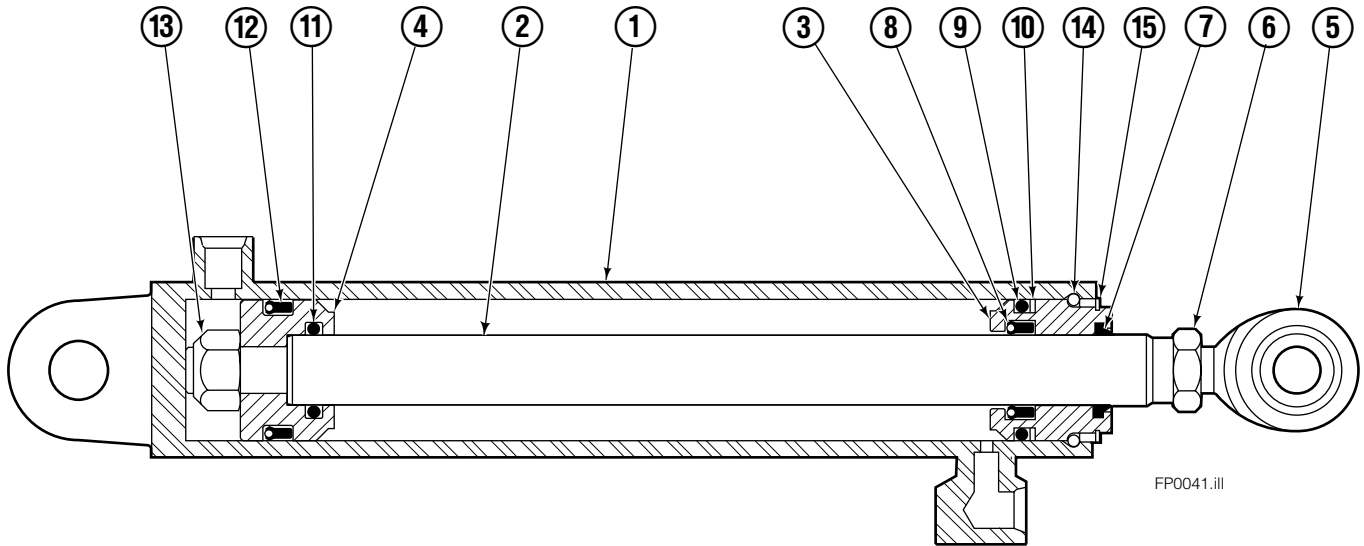

Left Hand Cylinder

55F			
REF	QTY	PART NO.	DESCRIPTION
		583944	Cylinder Assembly – 41" ■
1	1	564169	Shell – 41" ■
2	1	564185	Rod – 41" ■
3	1	684644	Retainer
4	1	685665	Piston
5	1	564193	● Rod End
6	1	5718	● Nut
7	1	636850	● Rod Wiper
8	1	646540	● Rod Seal
9	1	2718	● O-Ring
10	1	615122	● Back-up Ring
11	1	2710	● O-Ring
12	1	633728	● Piston Seal
13	1	563462	Piston Nut
14	1	563916	Retaining Ring
15	1	3137	Snap Ring
		684827	Service Kit

■ Carriage width.

● Included in Service Kit 684827.

Reference: 2S-6140, 2S-6141.