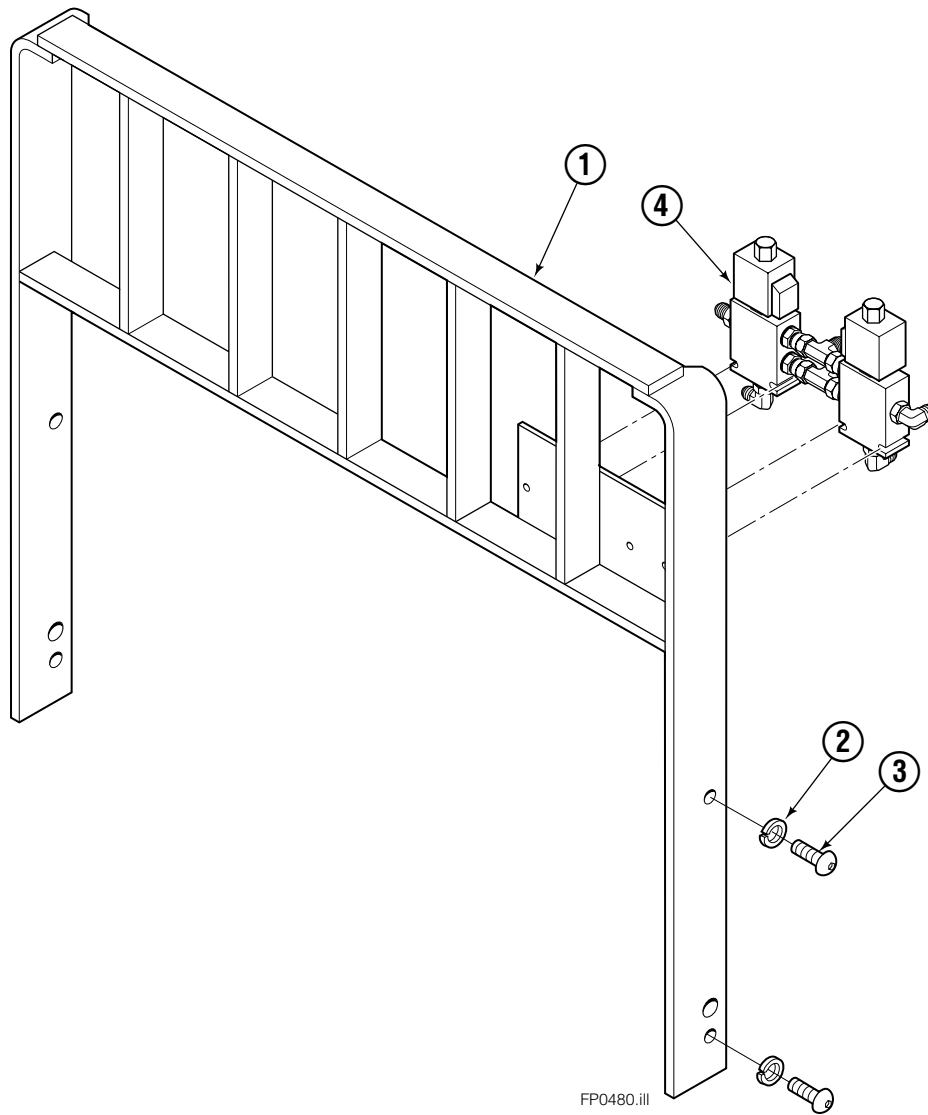

Backrest Assembly

55F			
REF	QTY	PART NO.	DESCRIPTION
		6104084	Backrest Assembly
1	1	6102450	Backrest – 37 x 36 in. ■
2	4	684586	Lockwasher, M16
3	4	200173	Capscrew, M16 x 35
4	1	6102467	Solenoid Valve Assembly ▲

■ Width by Height.

▲ See Solenoid Valve page for parts breakdown.