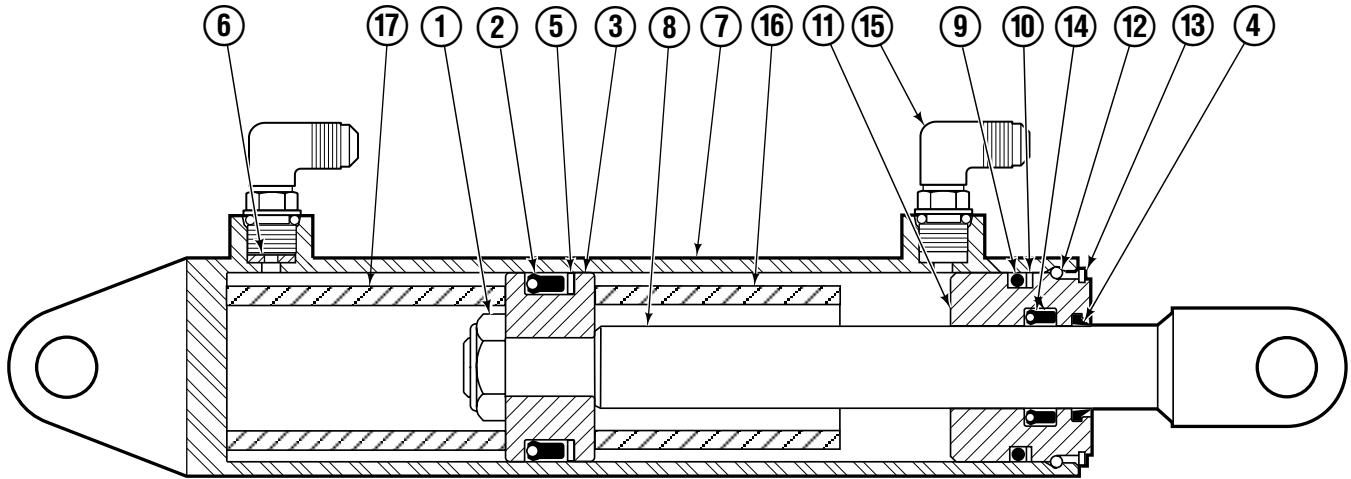

Safety Decals

Mounting Group Sideshifting

Reference:
BC-101
SK-5981
S-3977
S-3972

55F

REF	QTY	PART NO.	DESCRIPTION	REF	QTY	PART NO.	DESCRIPTION
		6102502	Sideshifting Mounting-37" ■●	9	2	204186	Lower Hook
1	1	395315	Frame-37" ■	10	4	667225	Washer
2	1	207184	Anchor Bracket-37" ■	11	4	752903	Cap screw, M16 x 45
3	2	601676	Fitting, 6-6	12	4	678990	Nut, M16
4	1	---	Center Bearing	13	1	206909	Lug
5	2	206926	Clevis Pin	14	2	763024	Cap screw, M16 x 30
6	2	672726	Hairpin Cotter	15	2	209740	Lockwasher, M16
7	1	6100511	Cylinder Assembly ◆	16	2	204187	Upper Bearing
8	1	675550	Washer (orifice .085)	17	2	207209	Lower Bearing

- Carriage width.
- Includes items 2 through 17.
- ◆ See Cylinder page for parts breakdown.

Sideshift Cylinder

SS0070.eps

55D			
REF	QTY	PART NO.	DESCRIPTION
		6100511	Cylinder Assembly
1	1	553857	Nut
2	1	662452	■ Seal
3	1	553501	Piston
4	1	636851	■ Wiper
5	1	638247	■ Back-up Ring
6	1	675550	Washer (Orifice .085 in.)
7	1	675549	Shell
8	1	553499	Rod
9	1	2785	■ O-Ring
10	1	615128	■ Back-up Ring
11	1	553500	Retainer
12	1	553856	Retaining Ring
13	1	7202	Snap Ring
14	1	641835	■ Seal
15	2	667222	Fitting, 5-6
16	1	6100513	Spacer
17	1	6100512	Spacer
		553861	Service Kit