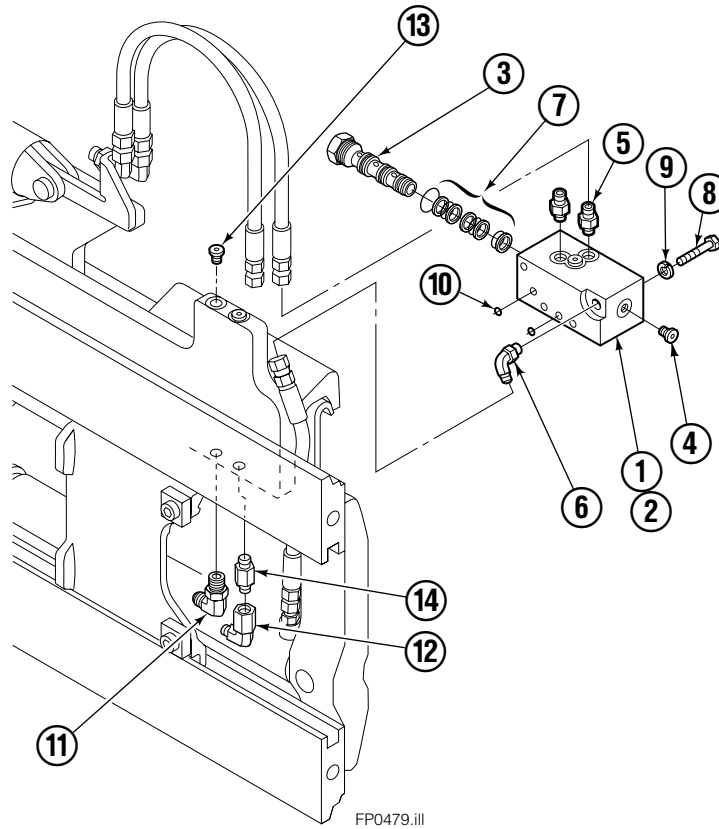

- Carriage width.
- ◆ See L.H. Cylinder page for parts breakdown.
- ▼ See R.H. Cylinder page for parts breakdown.

- Includes items 1 through 6.
- Includes items 7 through 26.

Left Hand Cylinder

55F			
REF	QTY	PART NO.	DESCRIPTION
		583944	Cylinder Assembly – 41" ■
1	1	564169	Shell – 41" ■
2	1	564185	Rod – 41" ■
3	1	684644	Retainer
4	1	685665	Piston
5	1	564193	● Rod End
6	1	5718	● Nut
7	1	636850	● Rod Wiper
8	1	646540	● Rod Seal
9	1	2718	● O-Ring
10	1	615122	● Back-up Ring
11	1	2710	● O-Ring
12	1	633728	● Piston Seal
13	1	563462	Piston Nut
14	1	563916	Retaining Ring
15	1	3137	Snap Ring
		684827	Service Kit

■ Carriage width.

● Included in Service Kit 684827.

Reference: 2S-6140, 2S-6141.

Right Hand Cylinder

55F			
REF	QTY	PART NO.	DESCRIPTION
		583952	Cylinder Assembly – 41" ■
1	1	564177	Shell – 41" ■
2	1	564185	Rod – 41" ■
3	1	684644	Retainer
4	1	685665	Piston
5	1	564193	● Rod End
6	1	5718	● Nut
7	1	636850	● Rod Wiper
8	1	646540	● Rod Seal
9	1	2718	● O-Ring
10	1	615122	● Back-up Ring
11	1	2710	● O-Ring
12	1	633728	● Piston Seal
13	1	563462	Piston Nut
14	1	563916	Retaining Ring
15	1	3137	Snap Ring
		684827	Service Kit

■ Carriage width.

● Included in Service Kit 684827.

Reference: 2S-3990.

Flow Divider Group

FP0479.iii

55F

REF	QTY	PART NO.	DESCRIPTION
		6012789	Flow Divider Group
1	1	6012787	Valve ■
2	1	206918	Valve Body
3	1	6012785	Cartridge
4	2	663694	Fitting, 3
5	2	617915	Fitting, 4-4
6	1	617917	Fitting, 4-4
7	1	679992	Service Kit
8	3	685105	Capscrew, M6 x 65
9	3	678993	Lockwasher
10	2	207300	O-Ring
11	6	617917	Fitting, 4-4
12	2	617641	Fitting, 4-4
13	2	609234	Fitting, 4-4
14	1	617916	Fitting, 4-4

■ Includes items 2 through 7.

Backrest Assembly

55F			
REF	QTY	PART NO.	DESCRIPTION
		6104084	Backrest Assembly
1	1	6102450	Backrest – 37 x 36 in. ■
2	4	684586	Lockwasher, M16
3	4	200173	Capscrew, M16 x 35
4	1	6102467	Solenoid Valve Assembly ▲