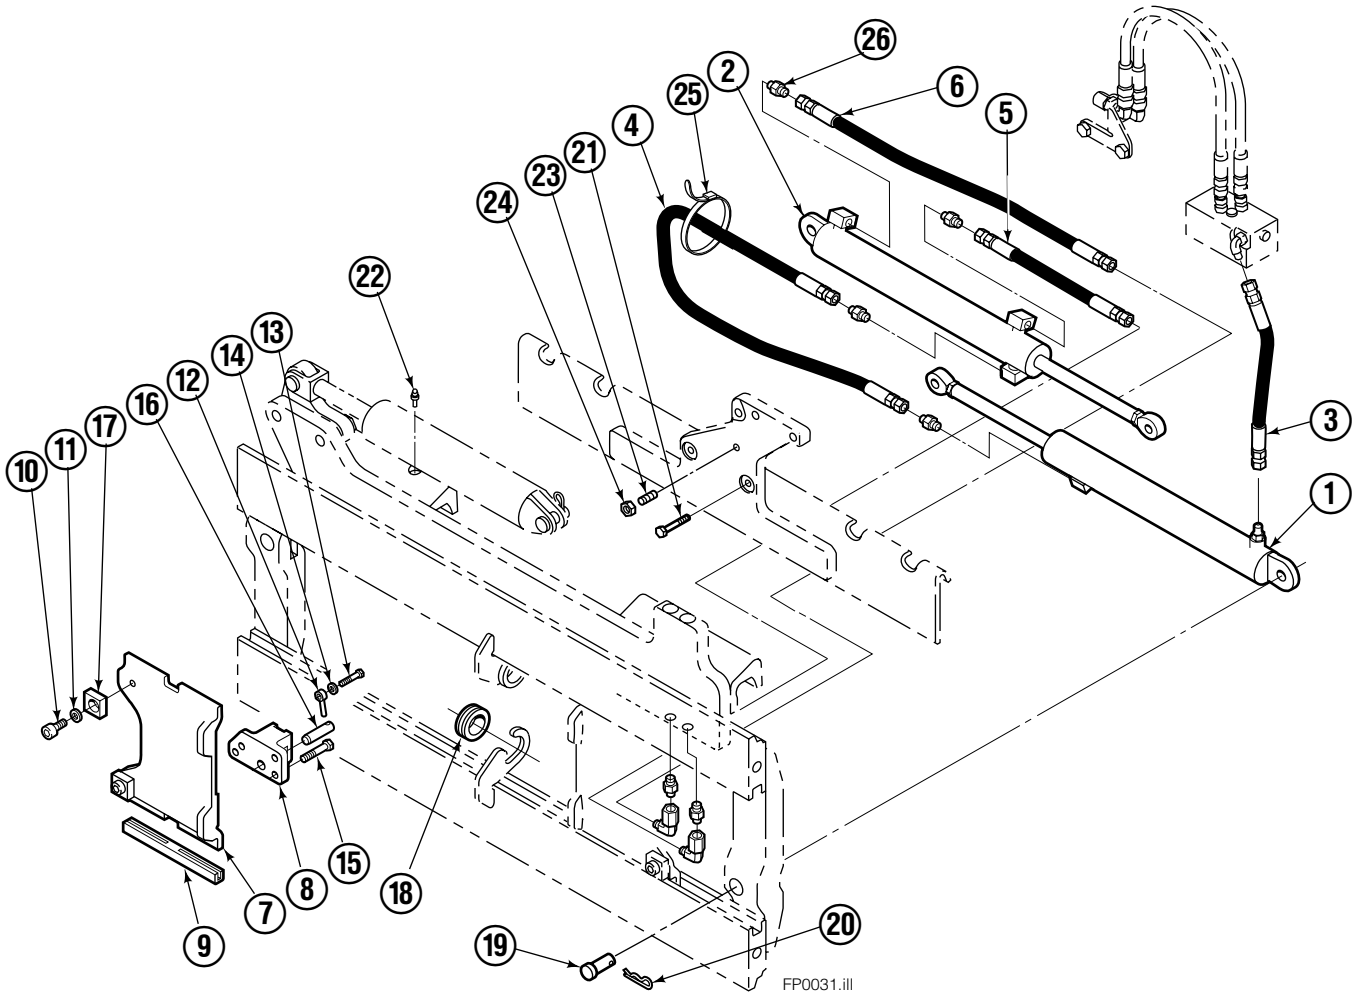

Safety Decals

Mounting Group Sideshifting

Reference:
BC-101
SK-5981
S-3977
S-3972

55F

REF	QTY	PART NO.	DESCRIPTION	REF	QTY	PART NO.	DESCRIPTION
		6102502	Sideshifting Mounting-37" ■●	9	2	204186	Lower Hook
1	1	395315	Frame-37" ■	10	4	667225	Washer
2	1	207184	Anchor Bracket-37" ■	11	4	752903	Cap screw, M16 x 45
3	2	601676	Fitting, 6-6	12	4	678990	Nut, M16
4	1	---	Center Bearing	13	1	206909	Lug
5	2	206926	Clevis Pin	14	2	763024	Cap screw, M16 x 30
6	2	672726	Hairpin Cotter	15	2	209740	Lockwasher, M16
7	1	6100511	Cylinder Assembly ◆	16	2	204187	Upper Bearing
8	1	675550	Washer (orifice .085)	17	2	207209	Lower Bearing

- Carriage width.
- Includes items 2 through 17.
- ◆ See Cylinder page for parts breakdown.

Sideshift Cylinder

SS0070.eps

55D			
REF	QTY	PART NO.	DESCRIPTION
		6100511	Cylinder Assembly
1	1	553857	Nut
2	1	662452	■ Seal
3	1	553501	Piston
4	1	636851	■ Wiper
5	1	638247	■ Back-up Ring
6	1	675550	Washer (Orifice .085 in.)
7	1	675549	Shell
8	1	553499	Rod
9	1	2785	■ O-Ring
10	1	615128	■ Back-up Ring
11	1	553500	Retainer
12	1	553856	Retaining Ring
13	1	7202	Snap Ring
14	1	641835	■ Seal
15	2	667222	Fitting, 5-6
16	1	6100513	Spacer
17	1	6100512	Spacer
		553861	Service Kit

■ Included in Service Kit 553861.

Hydraulic/Fork Group

Reference:
BC-101
SK-5981

55F

REF	QTY	PART NO.	DESCRIPTION	REF	QTY	PART NO.	DESCRIPTION
	●	207221	Hydraulic Group-41" ■	13	2	763169	Capscrew
	□	206912	Fork Group	14	2	680217	Lockwasher
1	1	583944	Cylinder Assembly L. H. ◆	15	8	206924	Capscrew
2	1	583952	Cylinder Assembly R. H. ▼	16	2	206925	Pin
3	1	207567	Hose	17	4	207552	Block
4	1	207568	Hose	18	2	206916	Grommet
5	1	207565	Hose	19	2	206926	Clevis Pin
6	1	207569	Hose	20	2	207210	Hairpin Cotter
7	2	207208	Fork Carrier	21	2	768551	Capscrew
8	2	206914	Lug	22	2	7403	Grease Fitting
9	4	206915	Bearing	23	1	768753	Setscrew
10	4	206922	Capscrew	24	1	207211	Jam Nut
11	4	678991	Lockwasher	25	1	200008	Cable Tie
12	2	206923	Eyebolt	26	6	617915	Fitting, 4-4