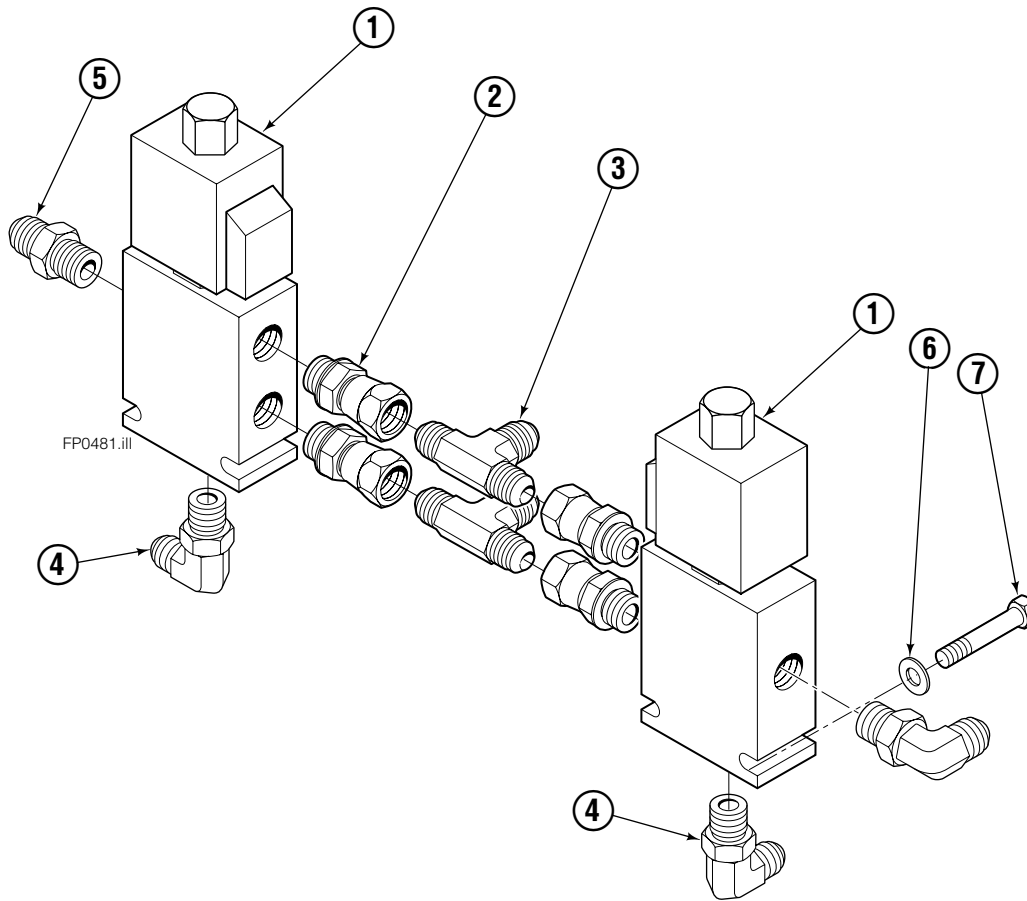

■ Includes items 2 through 7.

Backrest Assembly

55F			
REF	QTY	PART NO.	DESCRIPTION
		6104084	Backrest Assembly
1	1	6102450	Backrest – 37 x 36 in. ■
2	4	684586	Lockwasher, M16
3	4	200173	Capscrew, M16 x 35
4	1	6102467	Solenoid Valve Assembly ▲

■ Width by Height.

▲ See Solenoid Valve page for parts breakdown.

Solenoid Valve Assembly

55F			
REF	QTY	PART NO.	DESCRIPTION
		6102467	Solenoid Valve Assembly
1	2	6102464	Upper Hook
2	4	213094	Fitting
3	2	2576	Fitting, 6-6
4	3	601676	Fitting, 6-6
5	1	604511	Fitting, 6-6
6	4	202346	Washer, M6
7	4	795396	Capscrew, M6 x 40