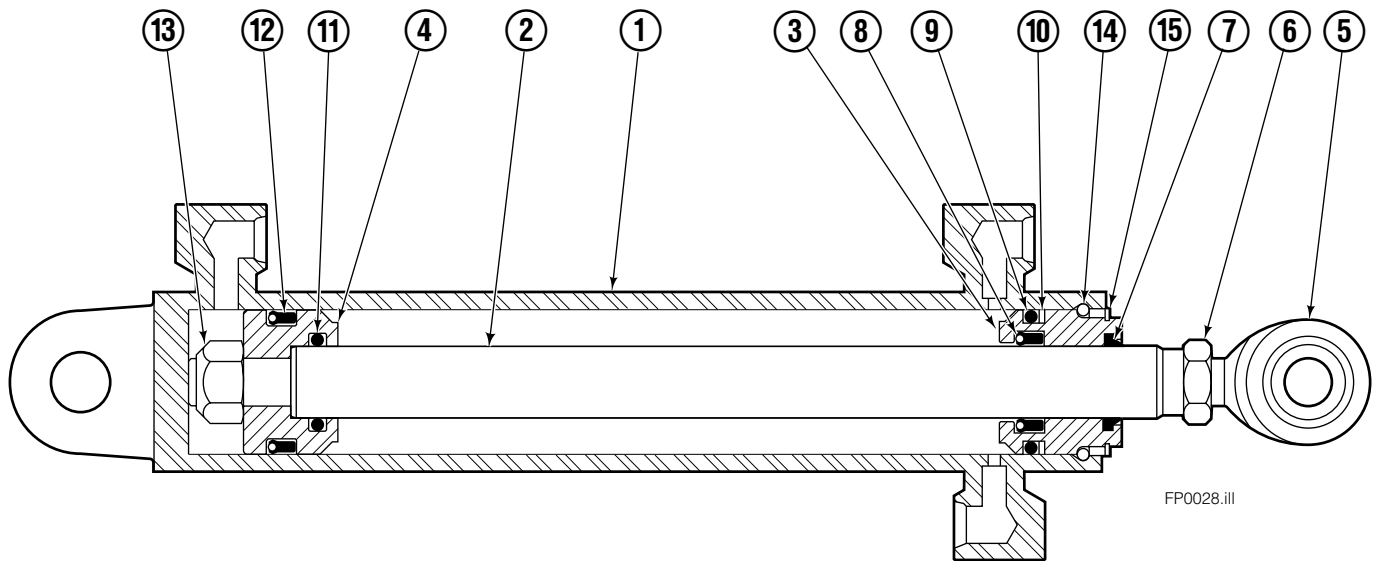

■ Included in Service Kit 553861.

Hydraulic/Fork Group

Reference:
BC-101
SK-5981

55F

REF	QTY	PART NO.	DESCRIPTION	REF	QTY	PART NO.	DESCRIPTION
	●	207221	Hydraulic Group-41" ■	13	2	763169	Capscrew
	□	206912	Fork Group	14	2	680217	Lockwasher
1	1	583944	Cylinder Assembly L. H. ◆	15	8	206924	Capscrew
2	1	583952	Cylinder Assembly R. H. ▼	16	2	206925	Pin
3	1	207567	Hose	17	4	207552	Block
4	1	207568	Hose	18	2	206916	Grommet
5	1	207565	Hose	19	2	206926	Clevis Pin
6	1	207569	Hose	20	2	207210	Hairpin Cotter
7	2	207208	Fork Carrier	21	2	768551	Capscrew
8	2	206914	Lug	22	2	7403	Grease Fitting
9	4	206915	Bearing	23	1	768753	Setscrew
10	4	206922	Capscrew	24	1	207211	Jam Nut
11	4	678991	Lockwasher	25	1	200008	Cable Tie
12	2	206923	Eyebolt	26	6	617915	Fitting, 4-4

- Carriage width.
- ◆ See L.H. Cylinder page for parts breakdown.
- ▼ See R.H. Cylinder page for parts breakdown.

- Includes items 1 through 6.
- Includes items 7 through 26.

Left Hand Cylinder

55F			
REF	QTY	PART NO.	DESCRIPTION
		583944	Cylinder Assembly – 41" ■
1	1	564169	Shell – 41" ■
2	1	564185	Rod – 41" ■
3	1	684644	Retainer
4	1	685665	Piston
5	1	564193	● Rod End
6	1	5718	● Nut
7	1	636850	● Rod Wiper
8	1	646540	● Rod Seal
9	1	2718	● O-Ring
10	1	615122	● Back-up Ring
11	1	2710	● O-Ring
12	1	633728	● Piston Seal
13	1	563462	Piston Nut
14	1	563916	Retaining Ring
15	1	3137	Snap Ring
		684827	Service Kit

■ Carriage width.

● Included in Service Kit 684827.

Reference: 2S-6140, 2S-6141.

Right Hand Cylinder

55F			
REF	QTY	PART NO.	DESCRIPTION
		583952	Cylinder Assembly – 41" ■
1	1	564177	Shell – 41" ■
2	1	564185	Rod – 41" ■
3	1	684644	Retainer
4	1	685665	Piston
5	1	564193	● Rod End
6	1	5718	● Nut
7	1	636850	● Rod Wiper
8	1	646540	● Rod Seal
9	1	2718	● O-Ring
10	1	615122	● Back-up Ring
11	1	2710	● O-Ring
12	1	633728	● Piston Seal
13	1	563462	Piston Nut
14	1	563916	Retaining Ring
15	1	3137	Snap Ring
		684827	Service Kit