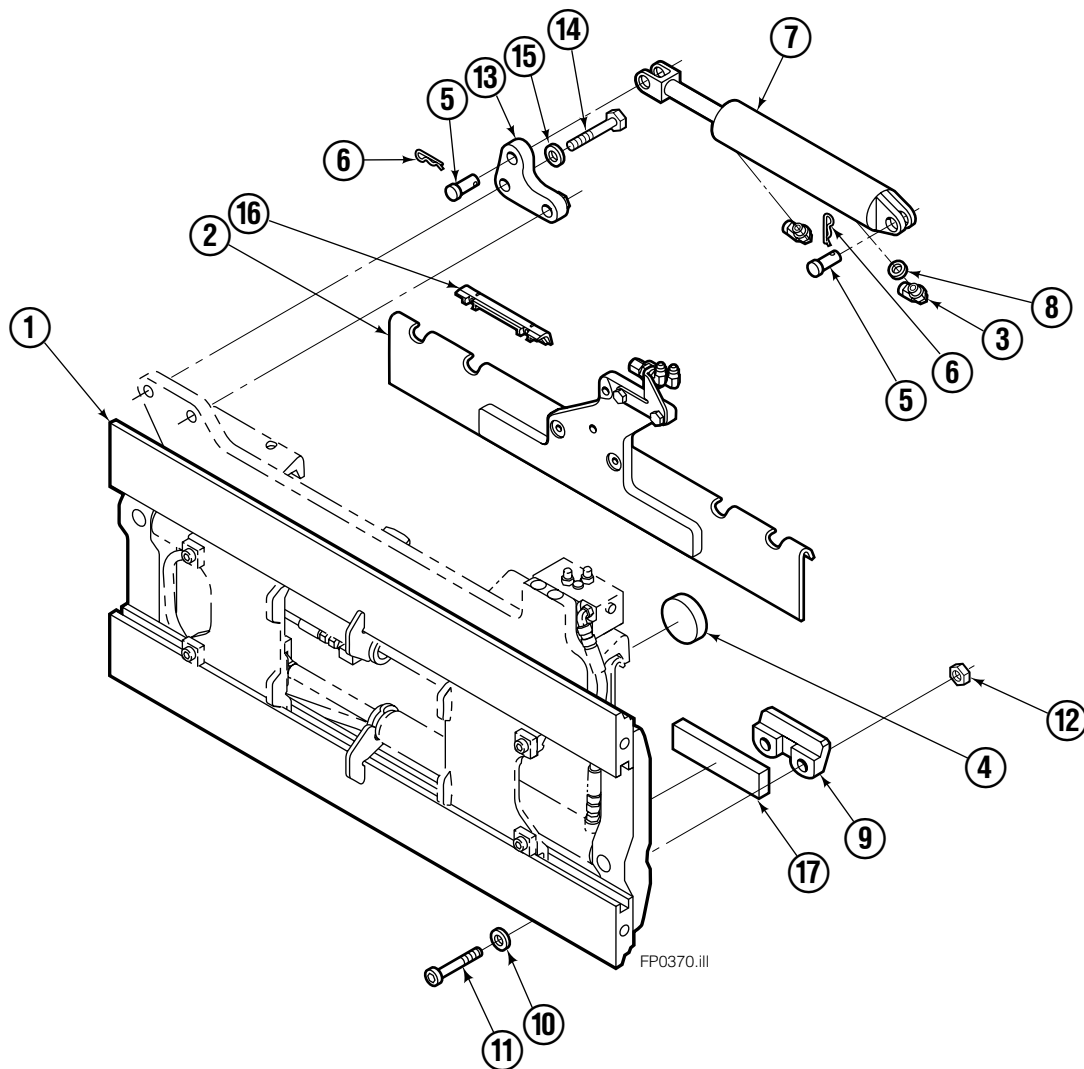

Safety Decals

Mounting Group Sideshifting

Reference:
BC-101
SK-5981
S-3977
S-3972

55F

REF	QTY	PART NO.	DESCRIPTION	REF	QTY	PART NO.	DESCRIPTION
		6102502	Sideshifting Mounting-37" ■●	9	2	204186	Lower Hook
1	1	395315	Frame-37" ■	10	4	667225	Washer
2	1	207184	Anchor Bracket-37" ■	11	4	752903	Cap screw, M16 x 45
3	2	601676	Fitting, 6-6	12	4	678990	Nut, M16
4	1	---	Center Bearing	13	1	206909	Lug
5	2	206926	Clevis Pin	14	2	763024	Cap screw, M16 x 30
6	2	672726	Hairpin Cotter	15	2	209740	Lockwasher, M16
7	1	6100511	Cylinder Assembly ◆	16	2	204187	Upper Bearing
8	1	675550	Washer (orifice .085)	17	2	207209	Lower Bearing

- Carriage width.
- Includes items 2 through 17.
- ◆ See Cylinder page for parts breakdown.

Sideshift Cylinder

SS0070.eps

55D			
REF	QTY	PART NO.	DESCRIPTION
		6100511	Cylinder Assembly
1	1	553857	Nut
2	1	662452	■ Seal
3	1	553501	Piston
4	1	636851	■ Wiper
5	1	638247	■ Back-up Ring
6	1	675550	Washer (Orifice .085 in.)
7	1	675549	Shell
8	1	553499	Rod
9	1	2785	■ O-Ring
10	1	615128	■ Back-up Ring
11	1	553500	Retainer
12	1	553856	Retaining Ring
13	1	7202	Snap Ring
14	1	641835	■ Seal
15	2	667222	Fitting, 5-6
16	1	6100513	Spacer
17	1	6100512	Spacer
		553861	Service Kit

■ Included in Service Kit 553861.

Hydraulic/Fork Group

Reference:
BC-101
SK-5981

55F

REF	QTY	PART NO.	DESCRIPTION	REF	QTY	PART NO.	DESCRIPTION
	●	207221	Hydraulic Group-41" ■	13	2	763169	Capscrew
	□	206912	Fork Group	14	2	680217	Lockwasher
1	1	583944	Cylinder Assembly L. H. ◆	15	8	206924	Capscrew
2	1	583952	Cylinder Assembly R. H. ▼	16	2	206925	Pin
3	1	207567	Hose	17	4	207552	Block
4	1	207568	Hose	18	2	206916	Grommet
5	1	207565	Hose	19	2	206926	Clevis Pin
6	1	207569	Hose	20	2	207210	Hairpin Cotter
7	2	207208	Fork Carrier	21	2	768551	Capscrew
8	2	206914	Lug	22	2	7403	Grease Fitting
9	4	206915	Bearing	23	1	768753	Setscrew
10	4	206922	Capscrew	24	1	207211	Jam Nut
11	4	678991	Lockwasher	25	1	200008	Cable Tie
12	2	206923	Eyebolt	26	6	617915	Fitting, 4-4