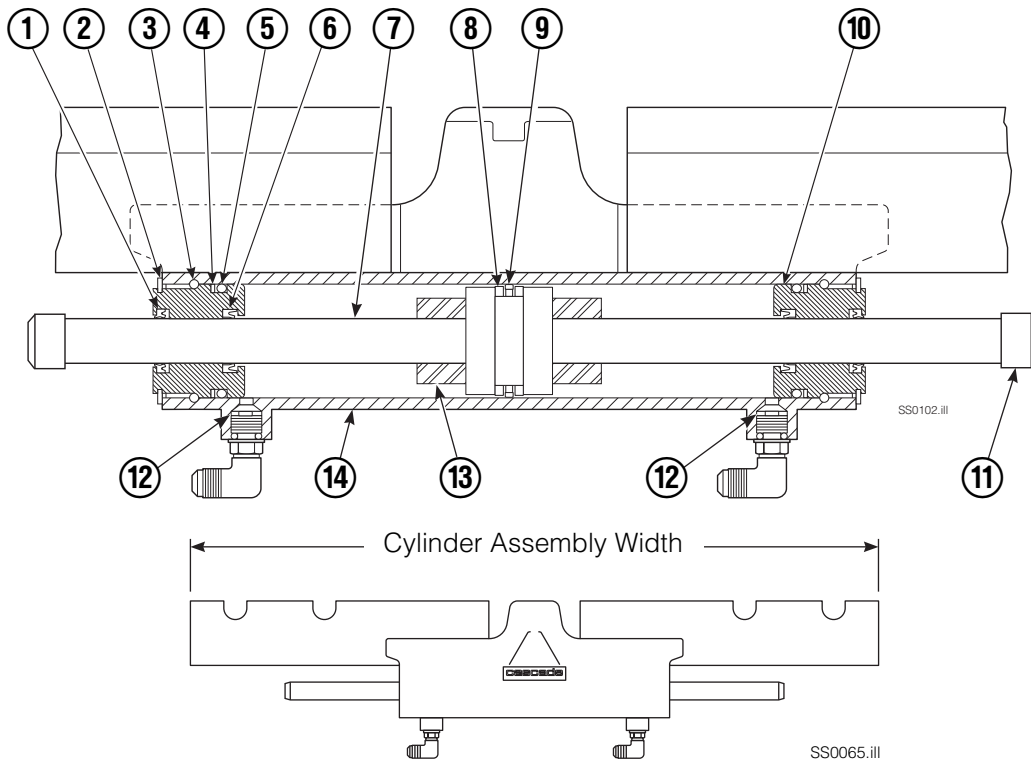

Sideshifter Assembly

60E			
REF	QTY	PART NO.	DESCRIPTION
1	2	672018	Upper Bearing
2	2	583973	Cylinder Assembly ●
3	2	208350	Lower Bearing
4	4	553857	Nut ▲
5	2	204186	Lower Hook ▲
6	4	667225	Washer ▲
7	4	639121	Capscrew, 5/8 NCx1.50 GR5 ▲
8	1	4017-130	Frame
9	2	7403	Grease Fitting
10	2	601676	Fitting, 6-6 ■

● See Cylinder page for parts breakdown.

▲ Included in Lower Hook Group 204182.

■ Included in Fitting Group 204179.

★ If frame needs replacing, order complete Sideshift Assembly.

Reference: Common Parts Group 373180, 365329.

Cylinder

REF	QTY	55E PART NO.	60E PART NO.	100E PART NO.	DESCRIPTION
		205848	—	—	Cylinder Assembly, 24.4 in. (620 mm)
		205840	—	—	Cylinder Assembly, 26.2 in. (665 mm)
		205841	—	—	Cylinder Assembly, 28.9 in. (735 mm)
		205842	—	—	Cylinder Assembly, 31.9 in. (810 mm)
		—	583970	—	Cylinder Assembly, 34.1 in. (865 mm)
		205845	—	—	Cylinder Assembly, 35.2 in. (895 mm)
		—	583971	584001	Cylinder Assembly, 36.0 in. (915 mm)
		205847	—	—	Cylinder Assembly, 38.3 in. (975 mm)
		205843	—	—	Cylinder Assembly, 40.1 in. (1040 mm)
		—	583972	584002	Cylinder Assembly, 40.2 in. (1020 mm)
		205846	—	—	Cylinder Assembly, 45.1 in. (1145 mm)
		—	583973	—	Cylinder Assembly, 48.0 in. (1220 mm)
		—	—	584003	Cylinder Assembly, 48.1 in. (1220 mm)
		206370	—	—	Cylinder Assembly, 48.8 in. (1240 mm)
		205844	—	—	Cylinder Assembly, 52.0 in. (1320 mm)
		—	—	584004	Cylinder Assembly, 55.2 in. (1400 mm)
● 1	2	562131	562131	564408	Wiper Seal
2	2	562951	562951	3154	Snap Ring
3	2	562942	562942	564403	Retaining Ring
● 4	2	563388	563388	615131	Back-Up Ring
● 5	2	562127	562127	2789	O-Ring
● 6	2	562132	562132	564406	Rod Seal
7	1	562055	562055	564401	Rod
● 8	2	563278	563278	564404	Bearing Ring
● 9	1	564141	564141	564407	Piston Seal
10	2	562792	562792	564402	Retainer
● 11	2	208378	208378	—	Rod End Cap
12	2	564226	564226	564226	Speed Control Washer
13	2	—	—	—	Spacer
14	—	■	■	■	Cylinder Shell
		563487	563487	564409	Service Kit