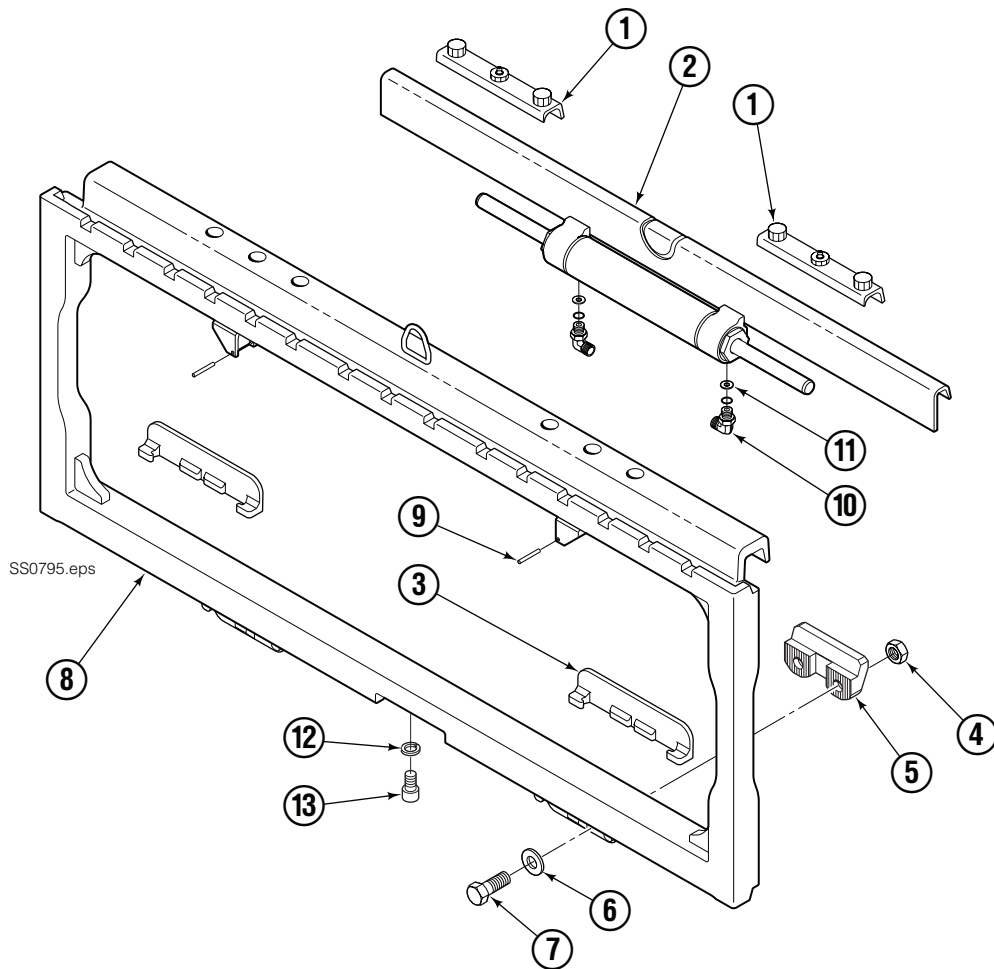

# Fork Positioner Assembly

70K			
REF	QTY	PART NO.	DESCRIPTION
		6056294	Fork Positioner Assembly
1	2	6056139	Cylinder Shell ▲
2	2	6056140	Cylinder Rod ▲
3	2	6056142	Tube
4	1	6043391	Manifold
5	2	6052301	Fork Carrier, Inner, 80/122 mm Fork
6	2	6042449	Fork Carrier, Outer
7	2	424115	Grease Fitting
8	2	6052709	Cylinder Head End
9	2	6042658	Restrictor Fitting
10	4	6039245	Shim
11	2	6039028	Cylinder Retainer
	2	6055787	Cylinder Retainer w/Seals ◆
12	8	666183	O-Ring, Retainer OD ✖
13	2	6039179	Rod Seal, Retainer ✖
14	2	6039180	Rod Wiper, Retainer ✖
15	4	6042830	Half-Ring Keeper
16	2	6039172	Piston Wear Ring ✖
17	2	6047577	Piston Seal ✖
18	4	6039171	Bearing, Composite ★
	12	6045405	Bearing, Bronze ✓
19	4	6043341	Shell Wiper ★ ✓
20	2	6043316	Rod Retainer Plug
21	4	768824	Capscrew, M10 x 120
22	4	6042689	Fitting, M10 to 6 mm EO-2
23	2	6043332	Fitting, M10 to No. 4 JIC ●
24	4	769572	Capscrew, M12 x 35 ■
25	4	684660	Lockwasher, M12 ■
26	2	6055038	Spacer

▲ If cylinder shell or rod needs replacing due to bending damage, order complete Fork Positioner Assembly.

◆ Includes items 12-14.

✖ Included in Cylinder Service Kit 6055389.

★ Included in Composite Bearing Service Kit 6055390.

# Sideshift Assembly

65F							
REF	QTY	PART NO.	DESCRIPTION	REF	QTY	PART NO.	DESCRIPTION
1	2	6051249	Upper Bearing	8	1	6068619	Frame ●
2	1	6061486	Cylinder ▲	9	2	7890	Roll Pin
3	2	6057162	Lower Bearing	10	2	601676	■ Fitting, 6-6
4	4	678990	◆ Nut, M16	11	2	221733	▼ Restrictor Washer
5	2	204186	◆ Lower Hook	12	1	678991	Lockwasher, M12 □
6	4	667225	◆ Washer	13	1	768825	Capscrew, M12 x 20 □
7	4	752903	◆ Capscrew, M16 x 45				