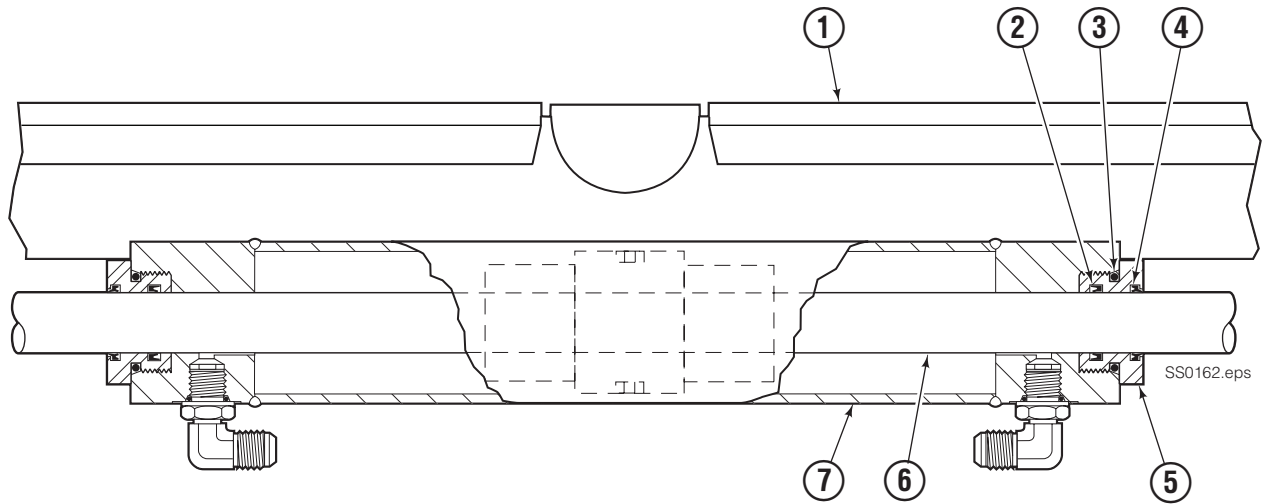

Cylinder Assembly

65F			
REF	QTY	PART NO.	DESCRIPTION
1	1	6061486	Cylinder Assembly
2	2	562132	● Rod Seal
3	2	415866	● O-Ring, 70 Duro
4	2	562131	● Rod Wiper Seal
5	2	218324	Retainer/Seal Carrier
6	-	■	Rod/Piston Assembly
7	-	■	Cylinder Shell
		219868	Rod Seal Service Kit

● Included in Service Kit 219868.

■ Not serviceable - order new Cylinder Assembly.

Reference: S-22490.