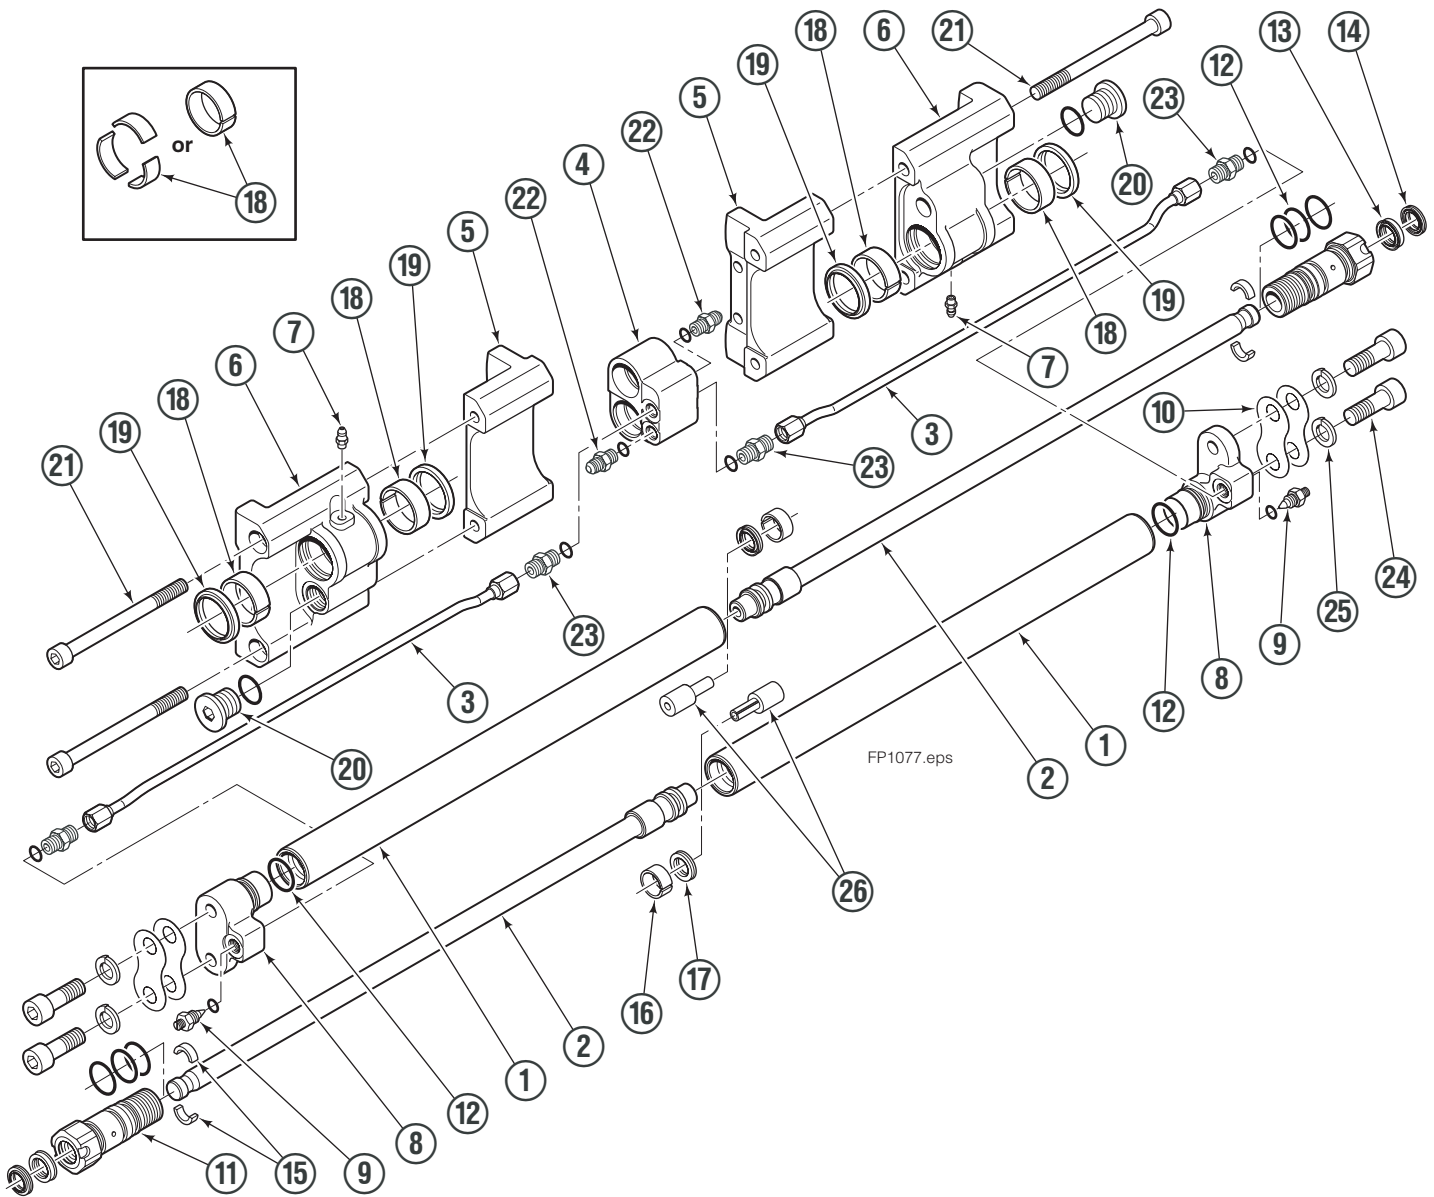

# Fork Positioner Assembly

Sticker showing operating pressure,  
phone numbers for service & parts.

Assembly part number (on LH fork carrier).

# Fork Positioner Assembly

70K			
REF	QTY	PART NO.	DESCRIPTION
		6056294	Fork Positioner Assembly
1	2	6056139	Cylinder Shell ▲
2	2	6056140	Cylinder Rod ▲
3	2	6056142	Tube
4	1	6043391	Manifold
5	2	6052301	Fork Carrier, Inner, 80/122 mm Fork
6	2	6042449	Fork Carrier, Outer
7	2	424115	Grease Fitting
8	2	6052709	Cylinder Head End
9	2	6042658	Restrictor Fitting
10	4	6039245	Shim
11	2	6039028	Cylinder Retainer
	2	6055787	Cylinder Retainer w/Seals ◆
12	8	666183	O-Ring, Retainer OD ✖
13	2	6039179	Rod Seal, Retainer ✖
14	2	6039180	Rod Wiper, Retainer ✖
15	4	6042830	Half-Ring Keeper
16	2	6039172	Piston Wear Ring ✖
17	2	6047577	Piston Seal ✖
18	4	6039171	Bearing, Composite ★
	12	6045405	Bearing, Bronze ✓
19	4	6043341	Shell Wiper ★ ✓
20	2	6043316	Rod Retainer Plug
21	4	768824	Capscrew, M10 x 120
22	4	6042689	Fitting, M10 to 6 mm EO-2
23	2	6043332	Fitting, M10 to No. 4 JIC ●
24	4	769572	Capscrew, M12 x 35 ■
25	4	684660	Lockwasher, M12 ■
26	2	6055038	Spacer

▲ If cylinder shell or rod needs replacing due to bending damage, order complete Fork Positioner Assembly.

◆ Includes items 12-14.

✖ Included in Cylinder Service Kit 6055389.

★ Included in Composite Bearing Service Kit 6055390.

# Sideshift Assembly

65F							
REF	QTY	PART NO.	DESCRIPTION	REF	QTY	PART NO.	DESCRIPTION
1	2	6051249	Upper Bearing	8	1	6068619	Frame ●
2	1	6061486	Cylinder ▲	9	2	7890	Roll Pin
3	2	6057162	Lower Bearing	10	2	601676	■ Fitting, 6-6
4	4	678990	◆ Nut, M16	11	2	221733	▼ Restrictor Washer
5	2	204186	◆ Lower Hook	12	1	678991	Lockwasher, M12 □
6	4	667225	◆ Washer	13	1	768825	Capscrew, M12 x 20 □
7	4	752903	◆ Capscrew, M16 x 45				